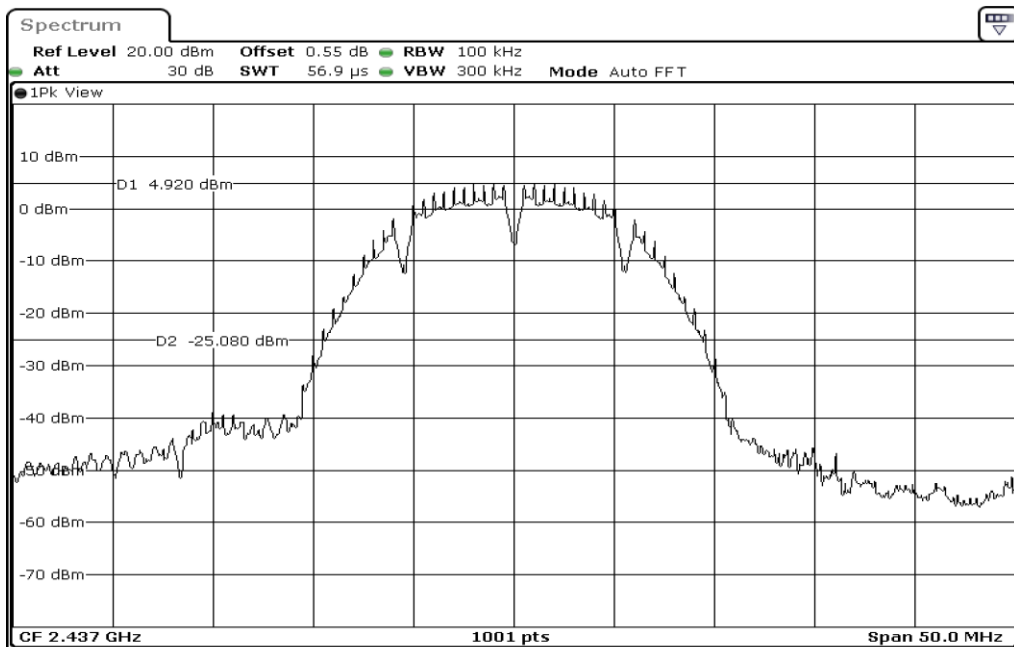

5	99% Occupied Bandwidth
---	------------------------

6	99% Occupied Bandwidth
---	------------------------

Test Band				WLAN_2.4GHz_SISO			
Antenna				Ant 0			
Test Parameters for Channel Bandwidths							
Test Item	No.	Mode	Channel	Bandwidth	RU Tone	RB index	Verdict
100 kHz Bandwidth	1	802.11 b	2412	20 MHz	-	-	Pass
	2	802.11 b	2437	20 MHz	-	-	Pass
	3	802.11 b	2462	20 MHz	-	-	Pass
	4	802.11 g	2412	20 MHz	-	-	Pass
	5	802.11 g	2437	20 MHz	-	-	Pass
	6	802.11 g	2462	20 MHz	-	-	Pass
	7	802.11 n20	2412	20 MHz	-	-	Pass
	8	802.11 n20	2437	20 MHz	-	-	Pass
	9	802.11 n20	2462	20 MHz	-	-	Pass
	10	802.11 n40	2422	40 MHz	-	-	Pass
	11	802.11 n40	2437	40 MHz	-	-	Pass
	12	802.11 n40	2452	40 MHz	-	-	Pass

1	100 kHz Bandwidth
---	-------------------

1.1	100 kHz Bandwidth
-----	-------------------

1.2	100 kHz Bandwidth
-----	-------------------

2	100 kHz Bandwidth
---	-------------------

2.1	100 kHz Bandwidth
-----	-------------------