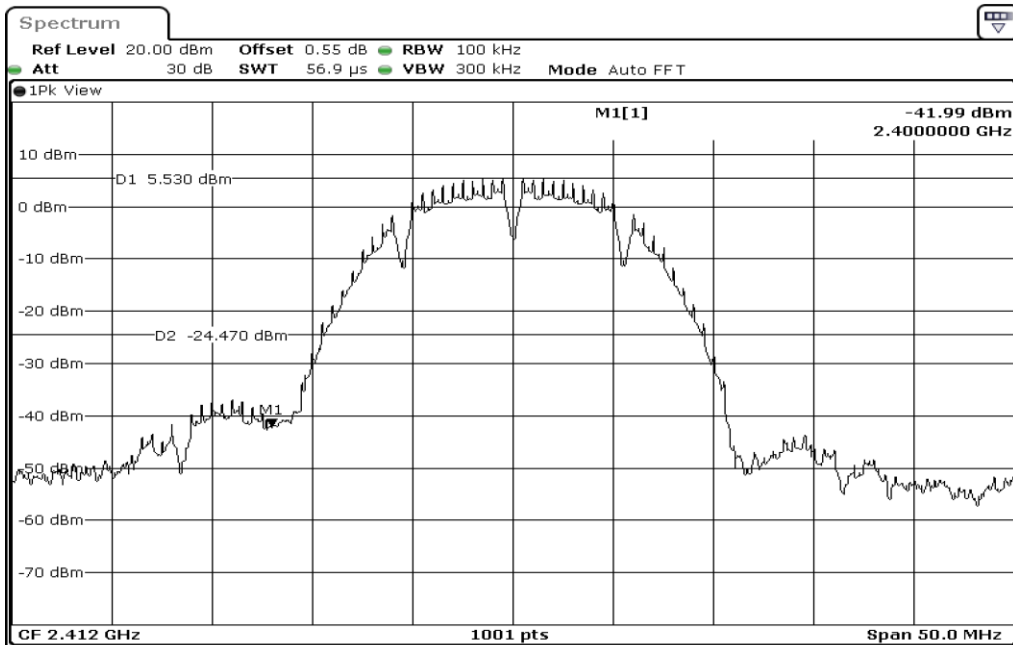

1	99% Occupied Bandwidth
---	------------------------

2	99% Occupied Bandwidth
---	------------------------

3	99% Occupied Bandwidth
---	------------------------

4	99% Occupied Bandwidth
---	------------------------

5	99% Occupied Bandwidth
---	------------------------

6	99% Occupied Bandwidth
---	------------------------

Test Band				WLAN_2.4GHz_SISO			
Antenna				Ant 0			
Test Parameters for Channel Bandwidths							
Test Item	No.	Mode	Channel	Bandwidth	RU Tone	RB index	Verdict
100 kHz Bandwidth	1	802.11 b	2412	20 MHz	-	-	Pass
	2	802.11 b	2437	20 MHz	-	-	Pass
	3	802.11 b	2462	20 MHz	-	-	Pass
	4	802.11 g	2412	20 MHz	-	-	Pass
	5	802.11 g	2437	20 MHz	-	-	Pass
	6	802.11 g	2462	20 MHz	-	-	Pass
	7	802.11 n20	2412	20 MHz	-	-	Pass
	8	802.11 n20	2437	20 MHz	-	-	Pass
	9	802.11 n20	2462	20 MHz	-	-	Pass
	10	802.11 n40	2422	40 MHz	-	-	Pass
	11	802.11 n40	2437	40 MHz	-	-	Pass
	12	802.11 n40	2452	40 MHz	-	-	Pass