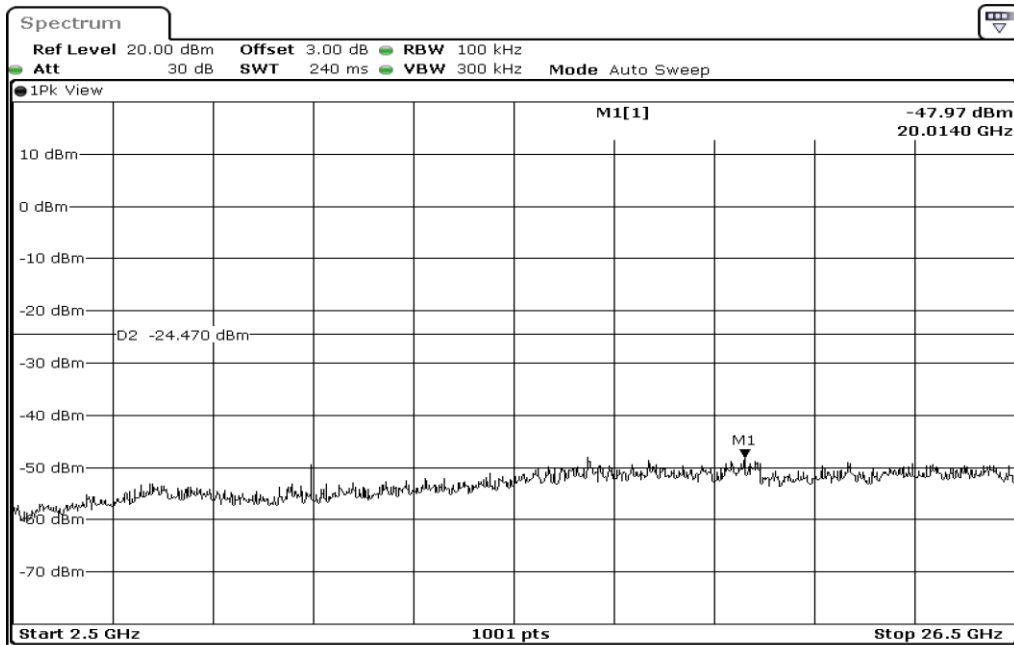

1.1	100 kHz Bandwidth

1.2	100 kHz Bandwidth