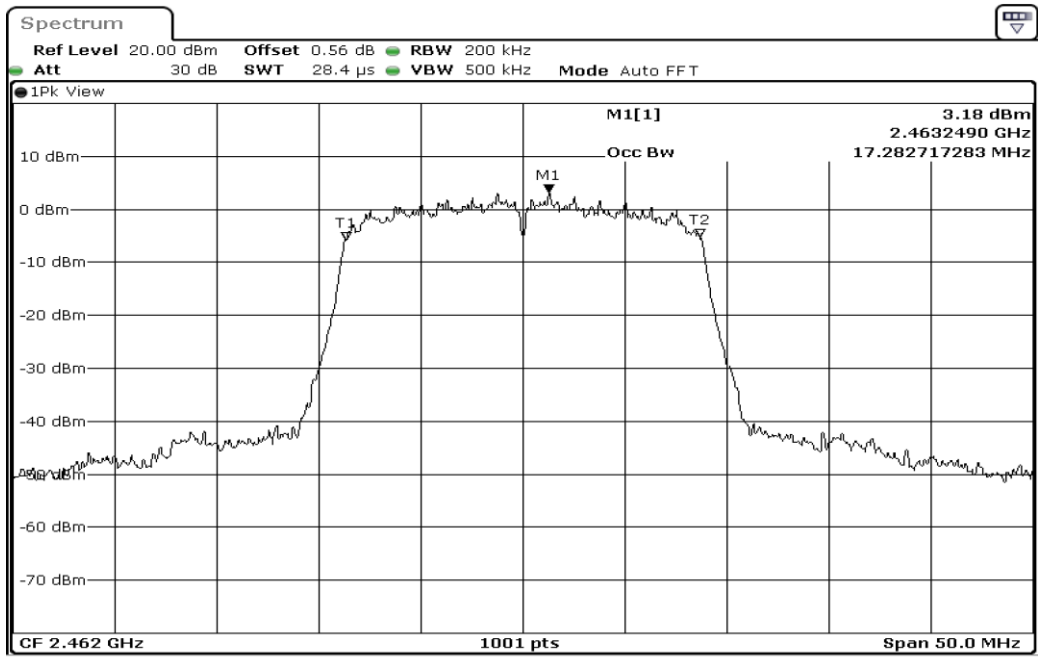

3	99% Occupied Bandwidth