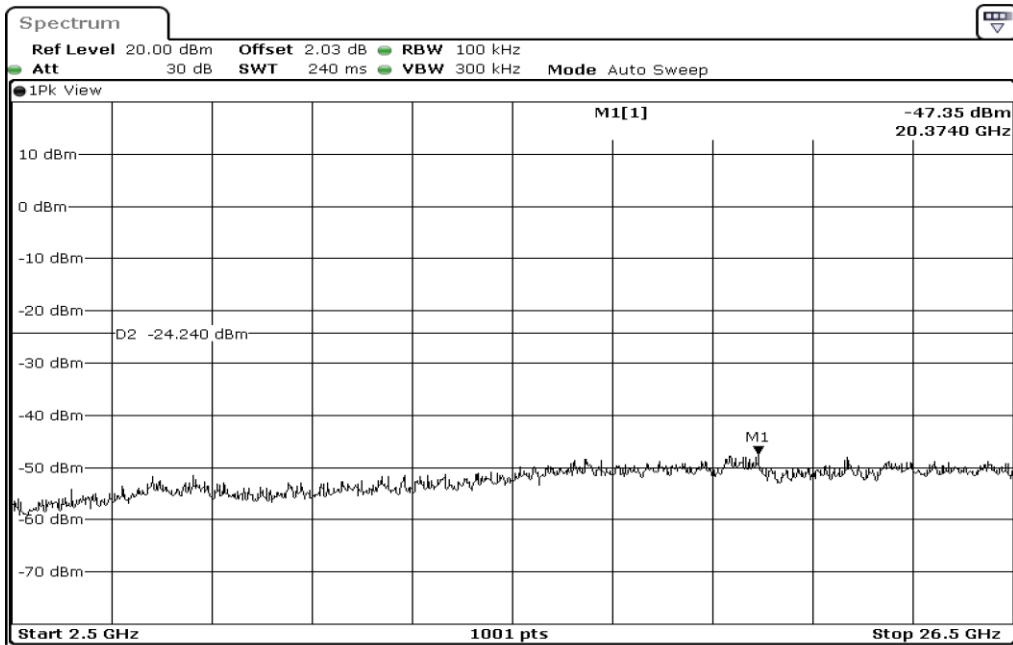

1.1	100 kHz Bandwidth

1.2	100 kHz Bandwidth