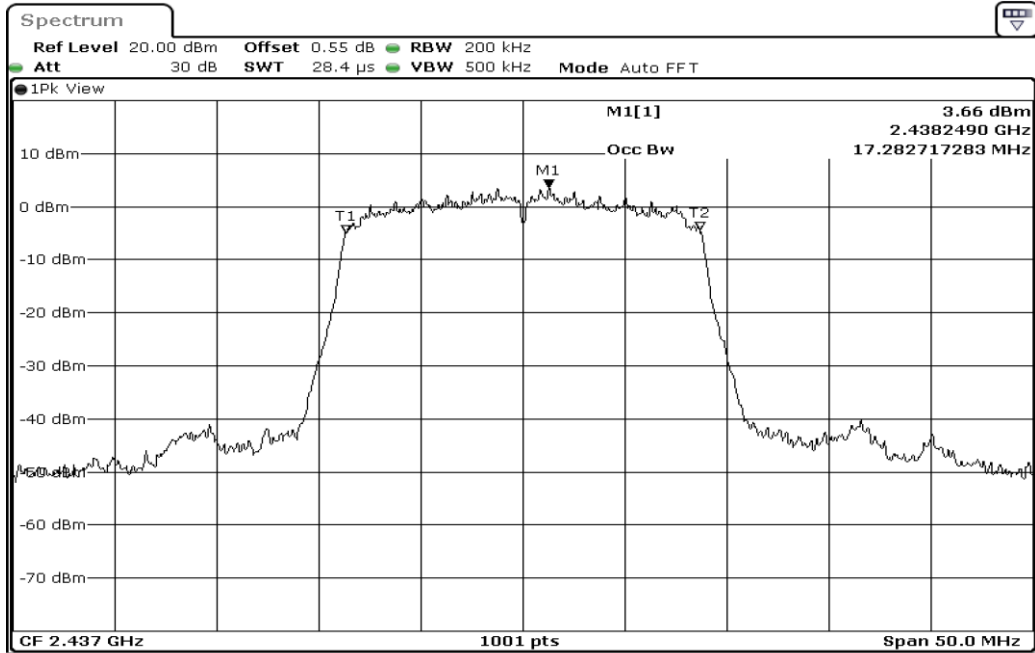

2	99% Occupied Bandwidth