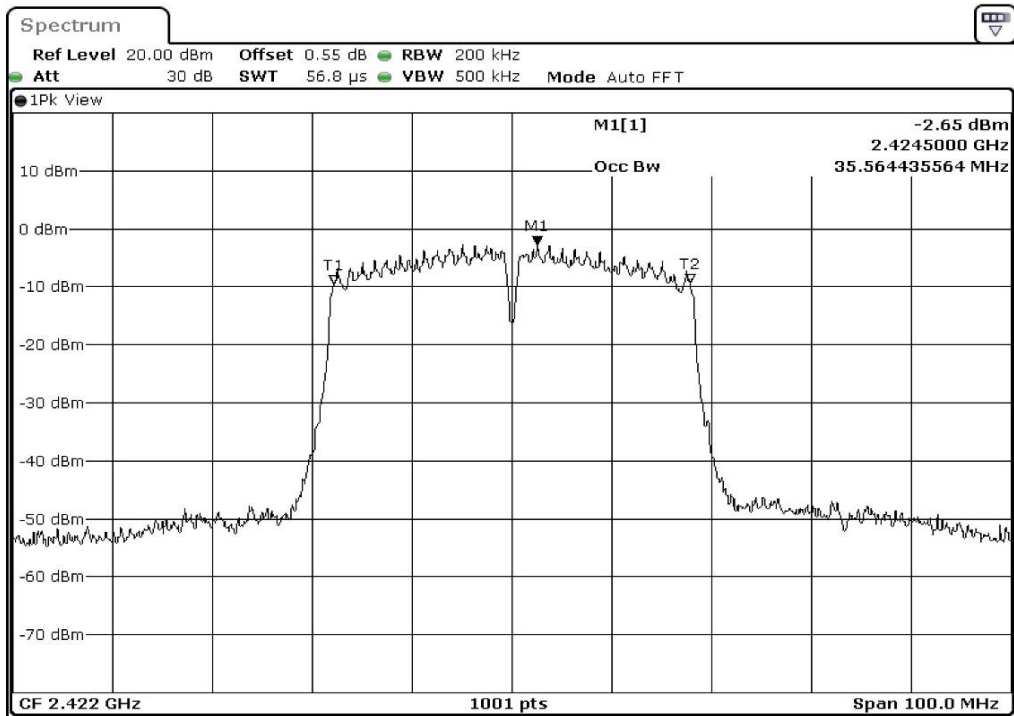

4	99% Occupied Bandwidth