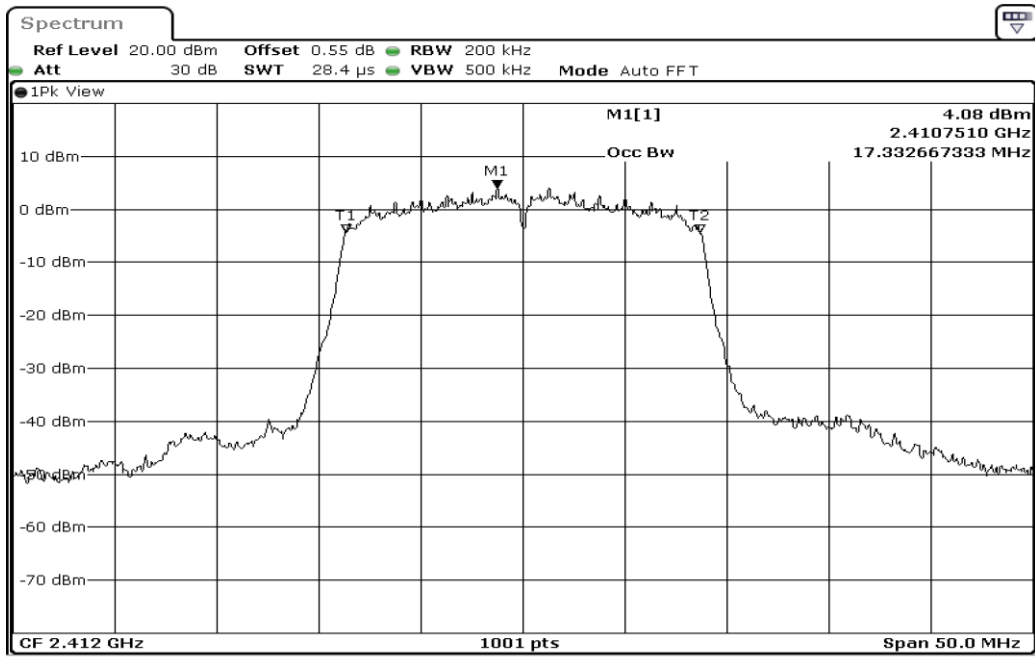

Test Band				WLAN_2.4GHz_MIMO			
Antenna				Ant 1			
Test Parameters for Channel Bandwidths							
Test Item	No.	Mode	Channel	Bandwidth	RU Tone	RB index	Verdict
99% Occupied Bandwidth	1	802.11 n20	2412	20 MHz	-	-	Pass
	2	802.11 n20	2437	20 MHz	-	-	Pass
	3	802.11 n20	2462	20 MHz	-	-	Pass
	4	802.11 n40	2422	40 MHz	-	-	Pass
	5	802.11 n40	2437	40 MHz	-	-	Pass
	6	802.11 n40	2452	40 MHz	-	-	Pass