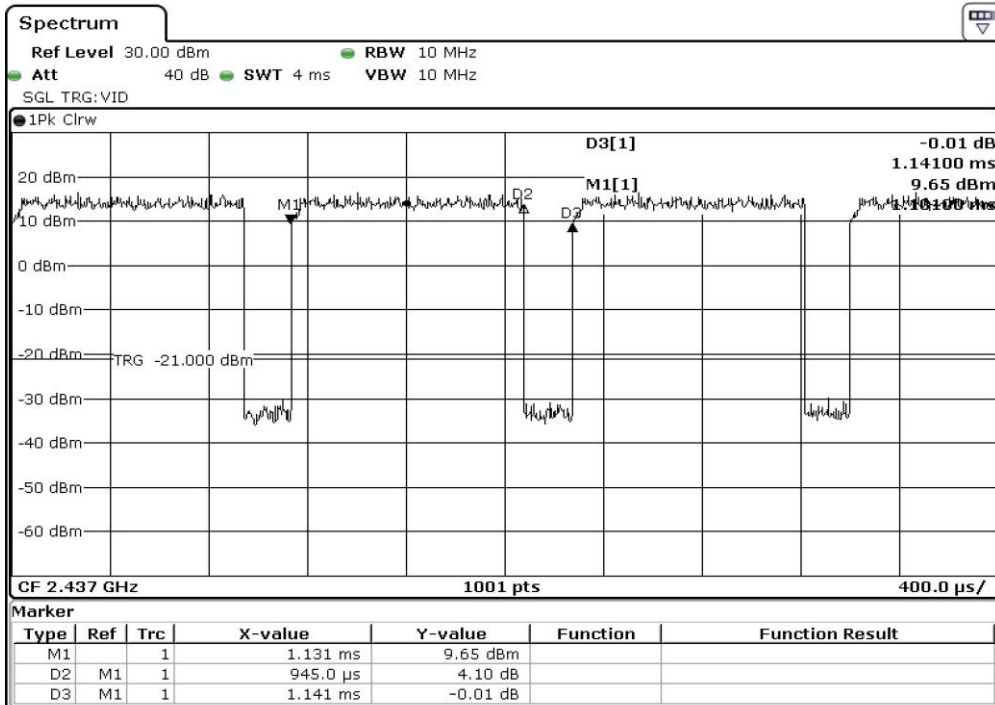

3 Duty Cycle