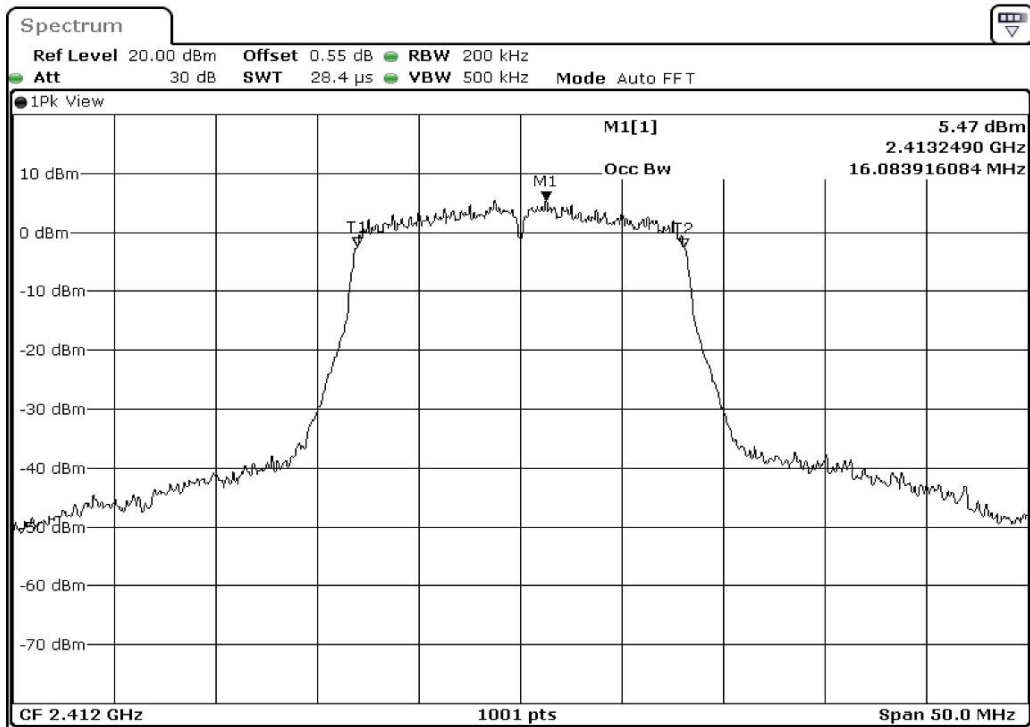

4	99% Occupied Bandwidth