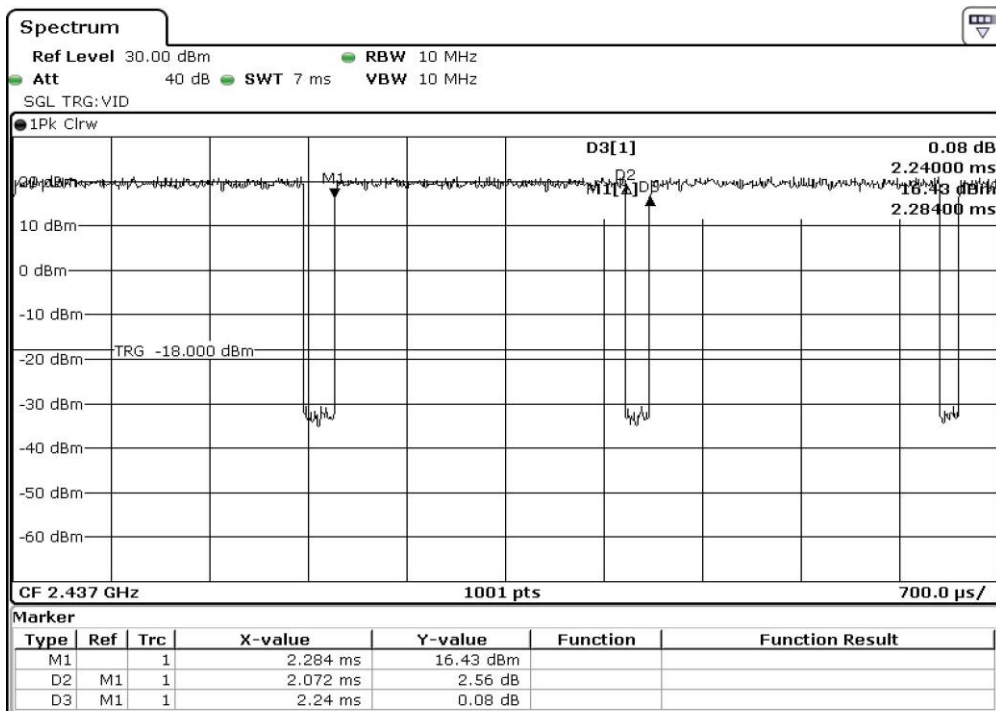

1	Duty Cycle