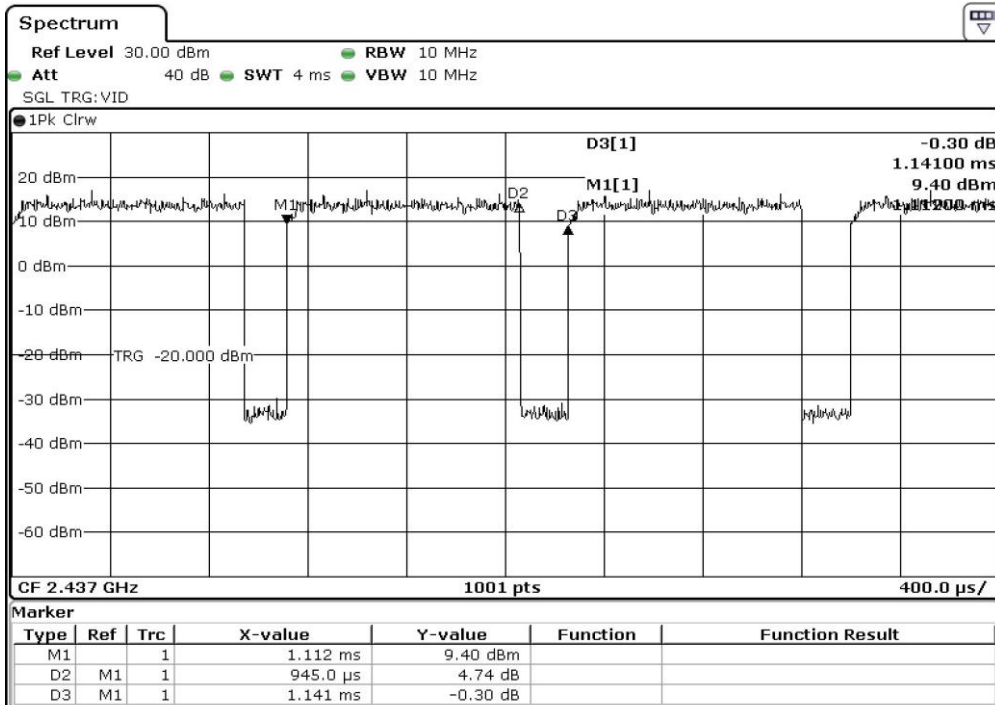

3 Duty Cycle