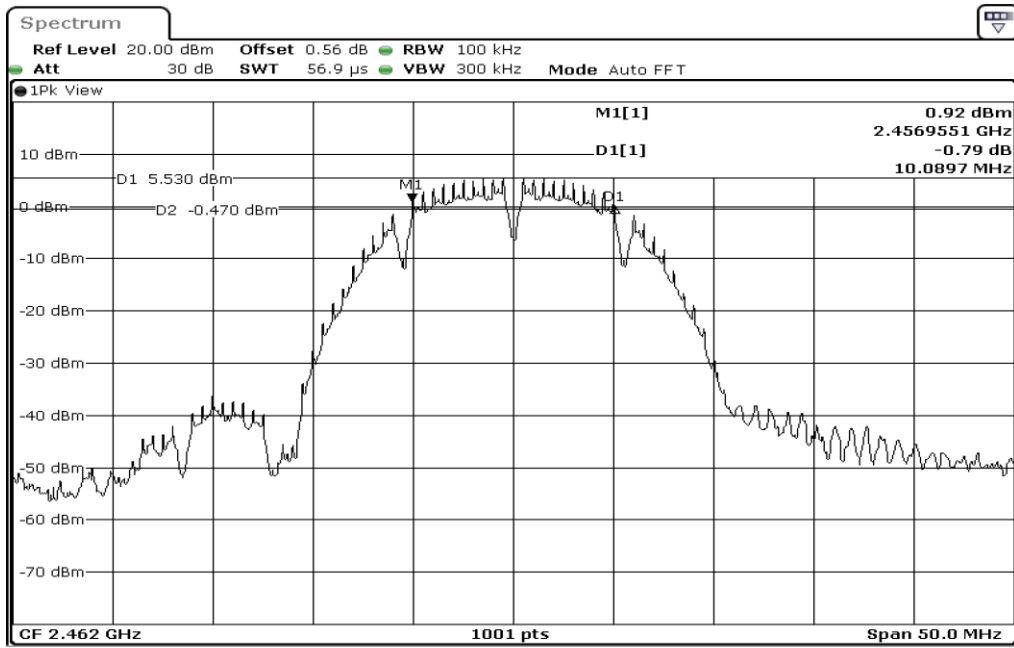

2 6dB Bandwidth

3	6dB Bandwidth