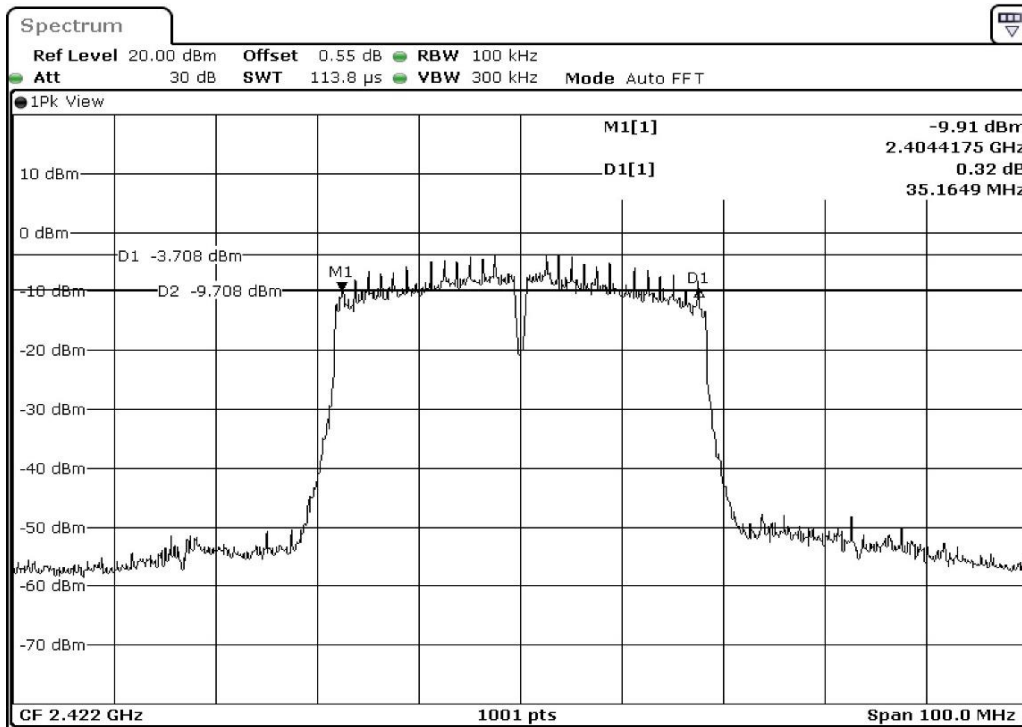

4	6dB Bandwidth

5	6dB Bandwidth