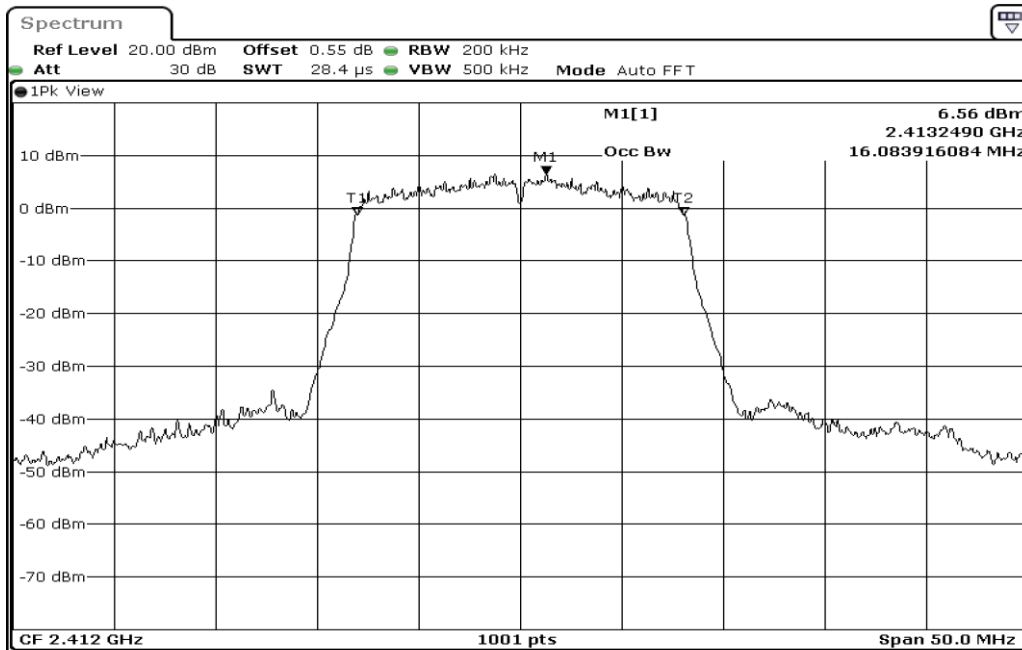

4	99% Occupied Bandwidth