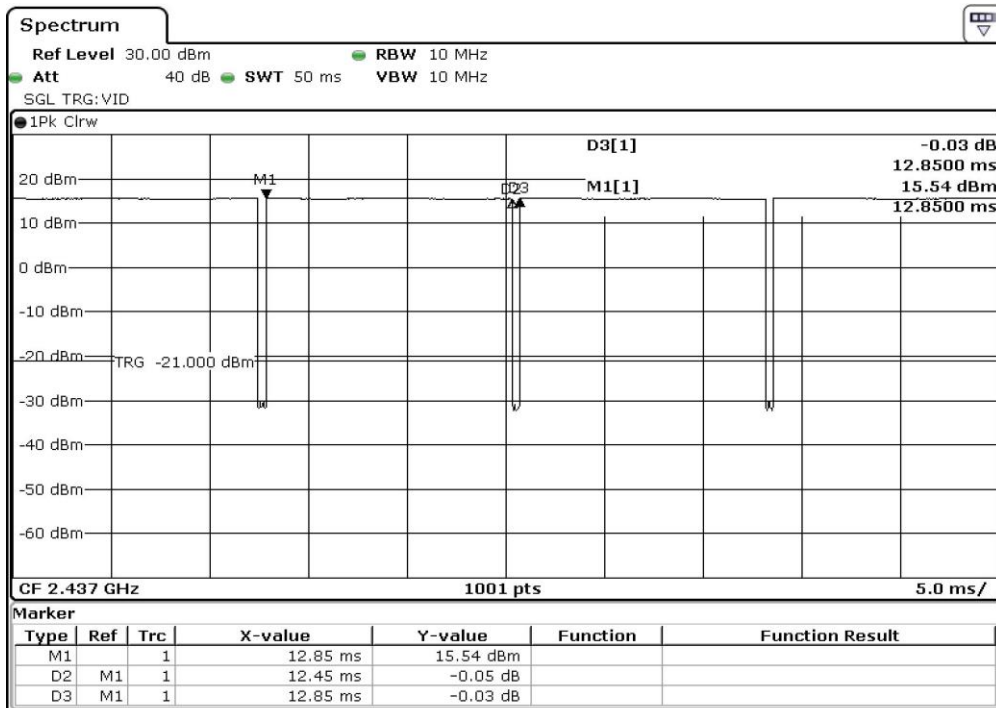

1	Duty Cycle

2	Duty Cycle