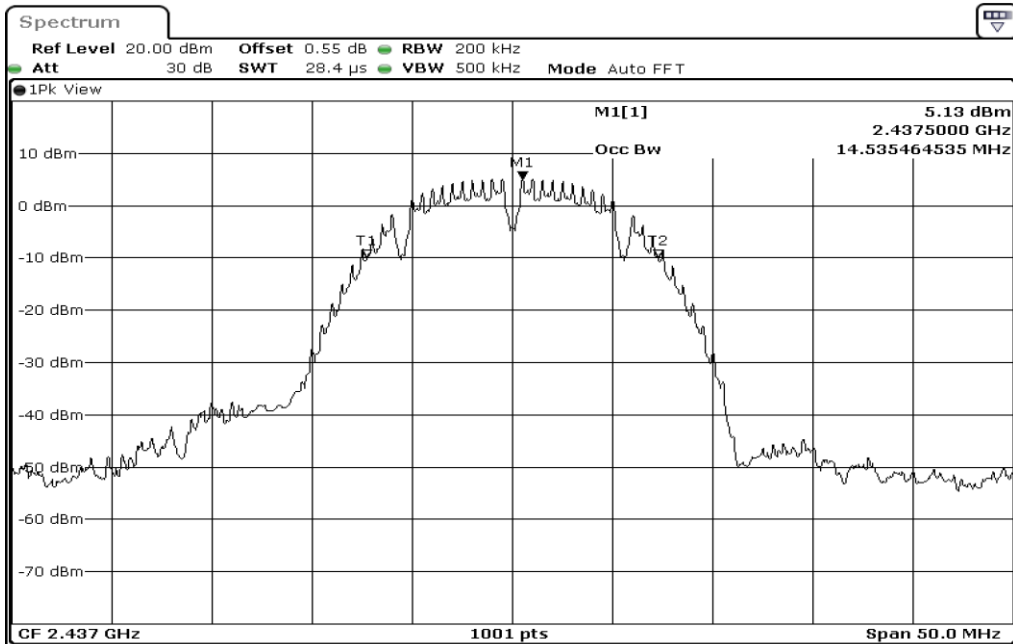

2	99% Occupied Bandwidth