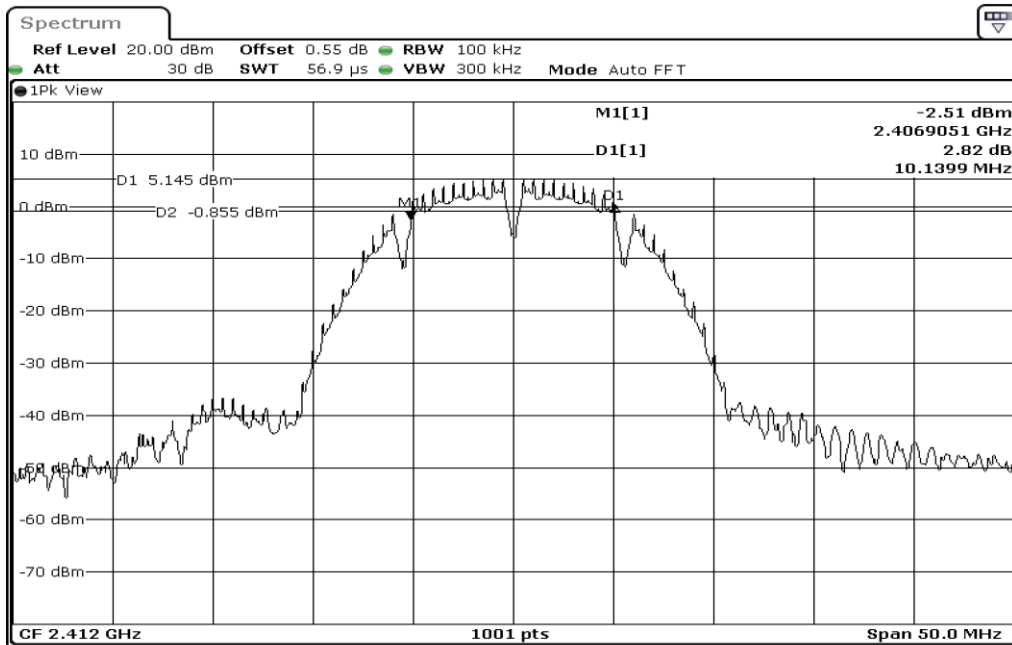

1 Duty Cycle

2 Duty Cycle

3 Duty Cycle

4 Duty Cycle

Test Band				WLAN_2.4GHz_SISO			
Antenna				Ant 0			
Test Parameters for Channel Bandwidths							
Test Item	No.	Mode	Channel	Bandwidth	RU Tone	RB index	Verdict
6dB Bandwidth	1	802.11 b	2412	20 MHz	-	-	Pass
	2	802.11 b	2437	20 MHz	-	-	Pass
	3	802.11 b	2462	20 MHz	-	-	Pass
	4	802.11 g	2412	20 MHz	-	-	Pass
	5	802.11 g	2437	20 MHz	-	-	Pass
	6	802.11 g	2462	20 MHz	-	-	Pass
	7	802.11 n20	2412	20 MHz	-	-	Pass
	8	802.11 n20	2437	20 MHz	-	-	Pass
	9	802.11 n20	2462	20 MHz	-	-	Pass
	10	802.11 n40	2422	40 MHz	-	-	Pass
	11	802.11 n40	2437	40 MHz	-	-	Pass
	12	802.11 n40	2452	40 MHz	-	-	Pass