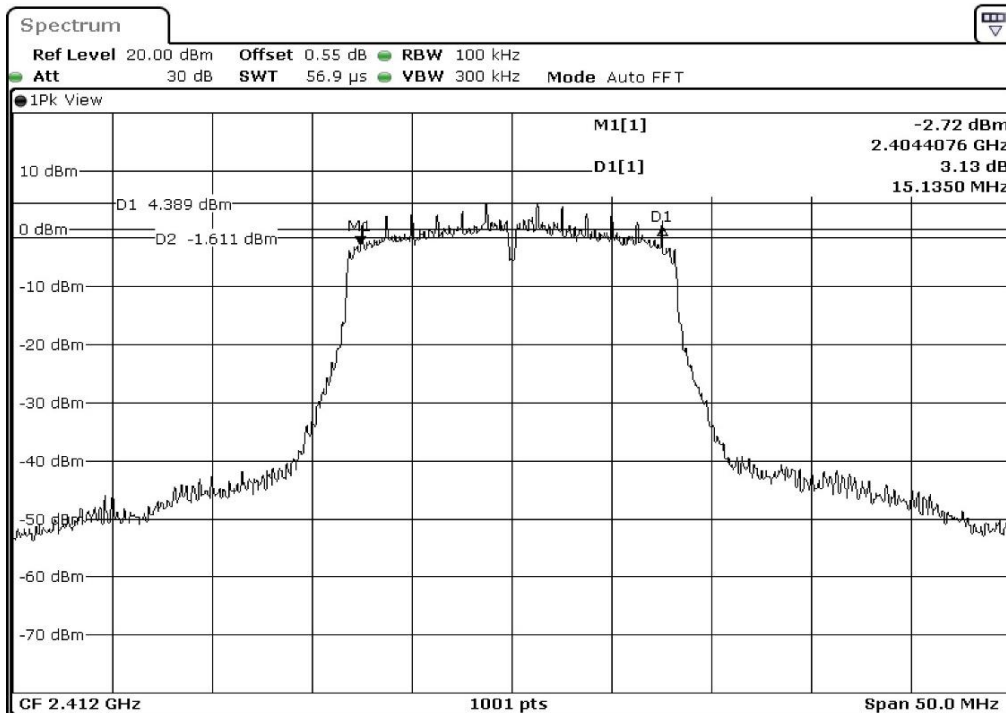

4	6dB Bandwidth