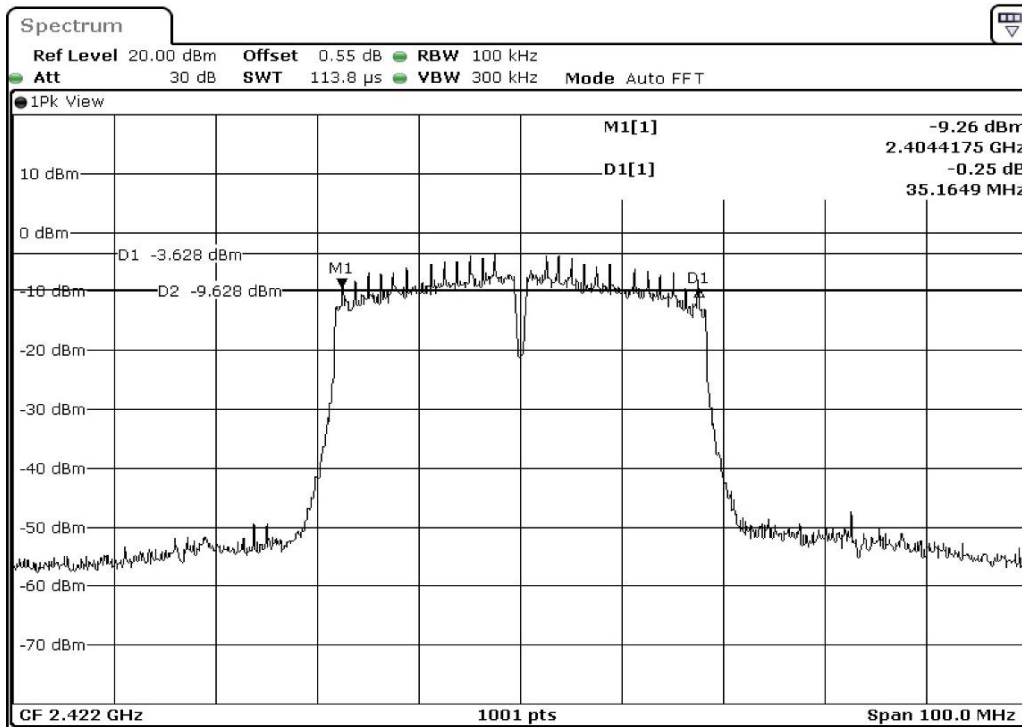

4	6dB Bandwidth

5	6dB Bandwidth