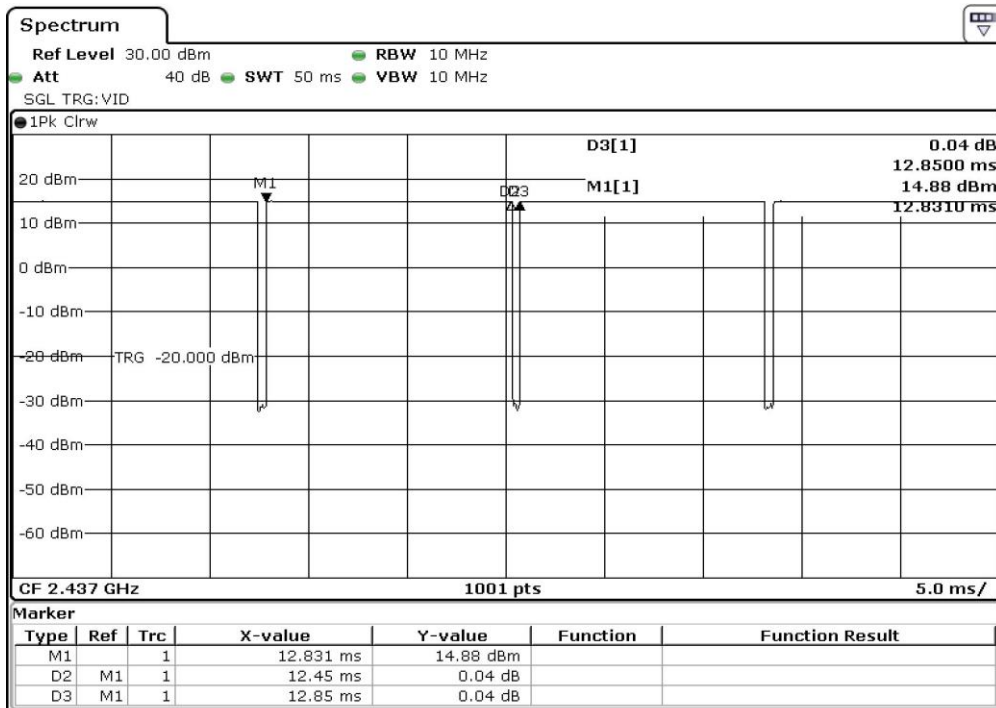

1	Duty Cycle
---	------------

2	Duty Cycle
---	------------

3 Duty Cycle

4 Duty Cycle

Test Band				WLAN_2.4GHz			
Antenna				Ant 1			
Test Parameters for Channel Bandwidths							
Test Item	No.	Mode	Channel	Bandwidth	RU Tone	RB index	Verdict
Duty Cycle	1	802.11 b	2437	20 MHz	-	-	Pass
	2	802.11 g	2437	20 MHz	-	-	Pass
	3	802.11 n20	2437	20 MHz	-	-	Pass
	4	802.11 n40	2437	40 MHz	-	-	Pass