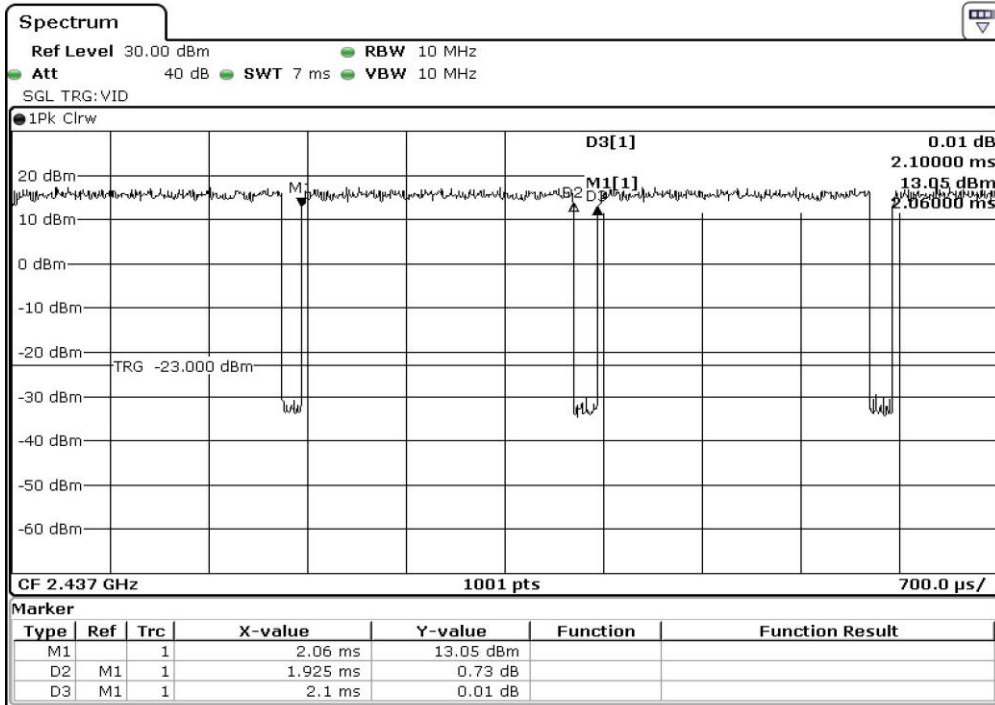

2 Duty Cycle