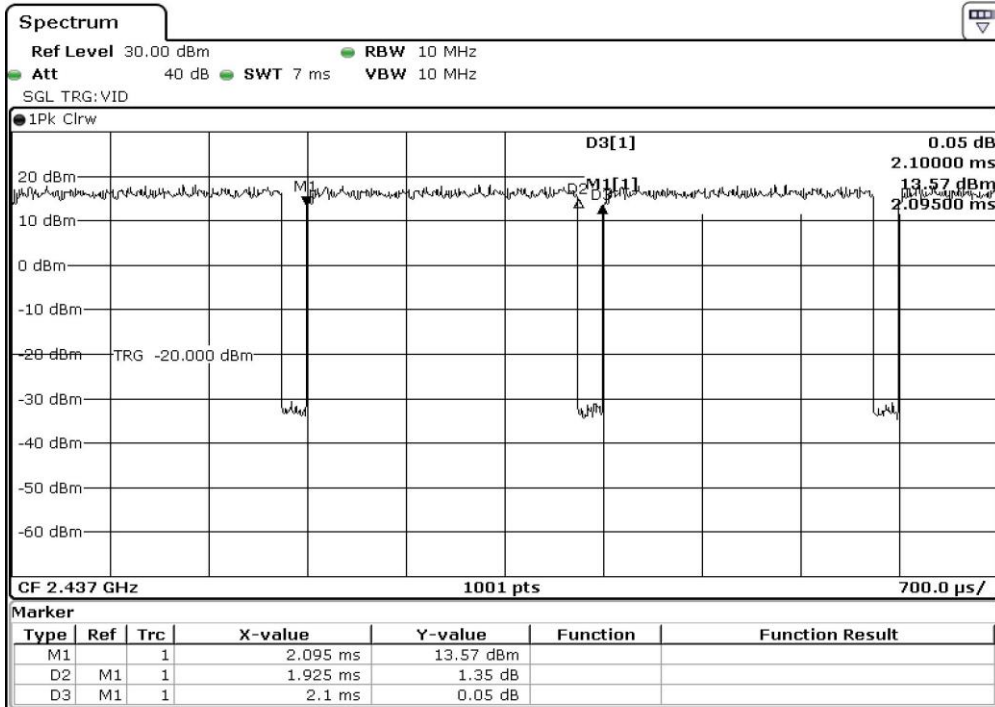

3 Duty Cycle

4 Duty Cycle