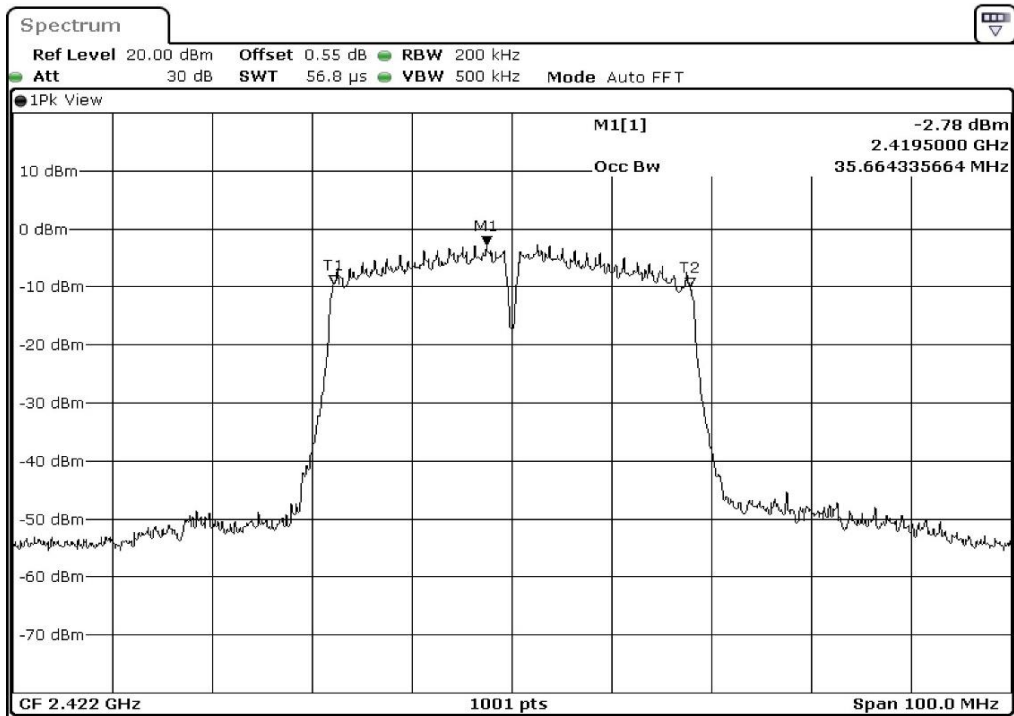

4	99% Occupied Bandwidth