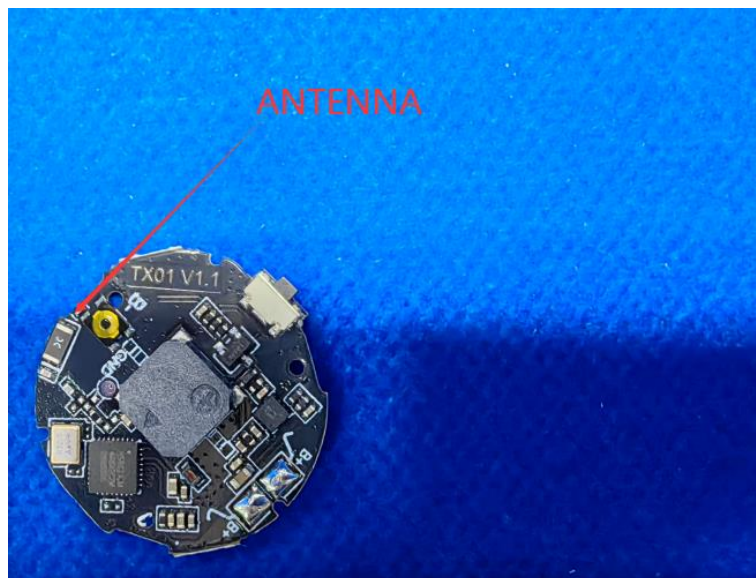

Product Name: locator

Model No.: E300

EUT Constructional Details

Internal Photo

-----End-----