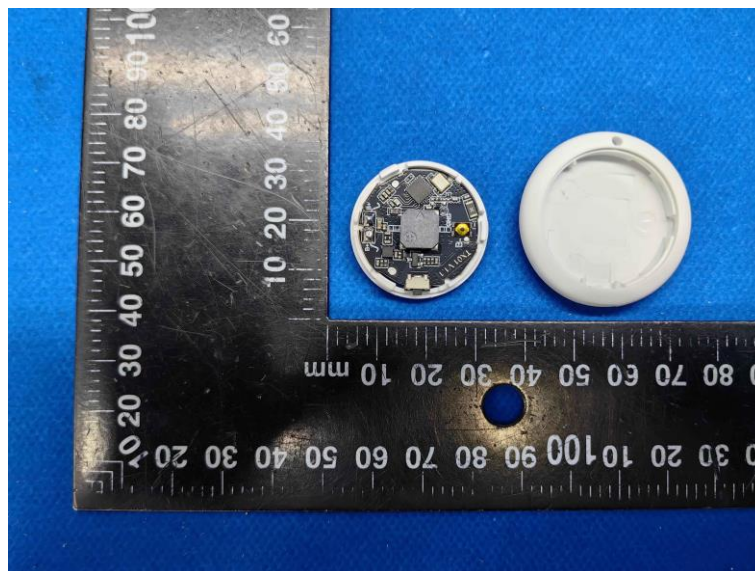

Product Name: locator

Model No.: E300

EUT Constructional Details

Internal Photo

-----End-----