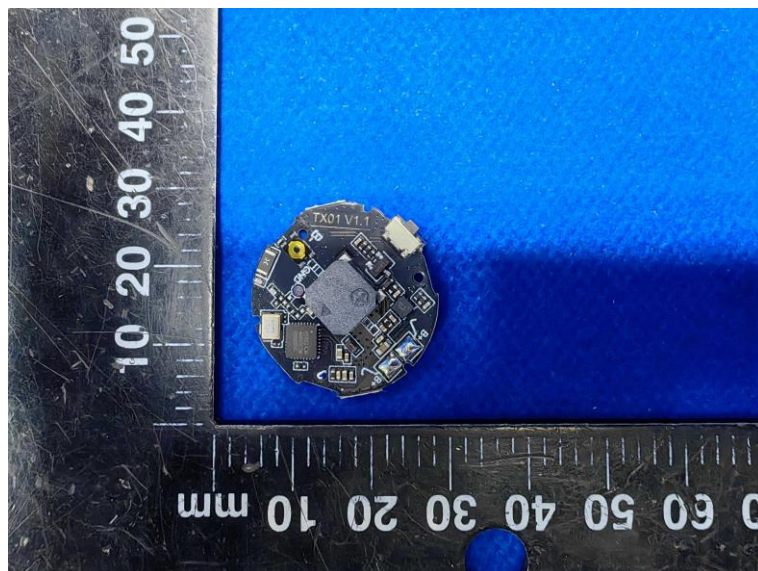

Product Name: locator

Model No.: E300

EUT Constructional Details

Internal Photo

-----End-----