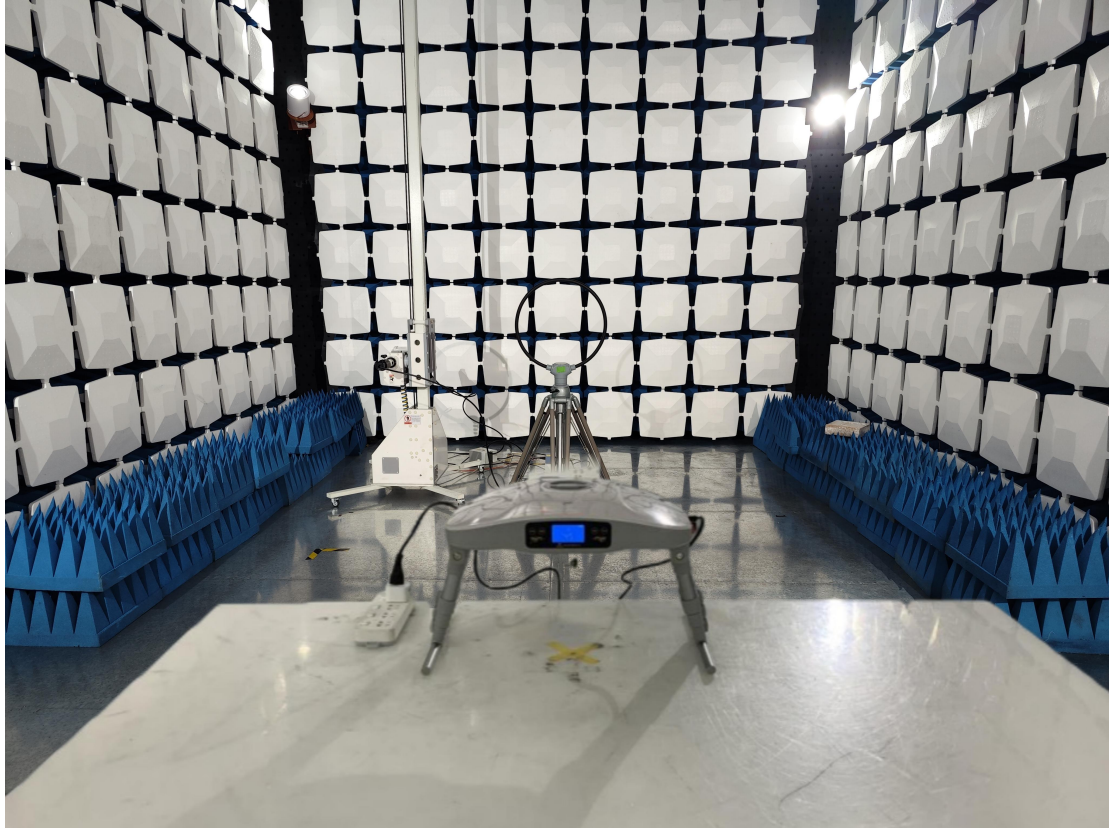

Blow 1GHz for radiated emission test setup

Conducted emission test setup