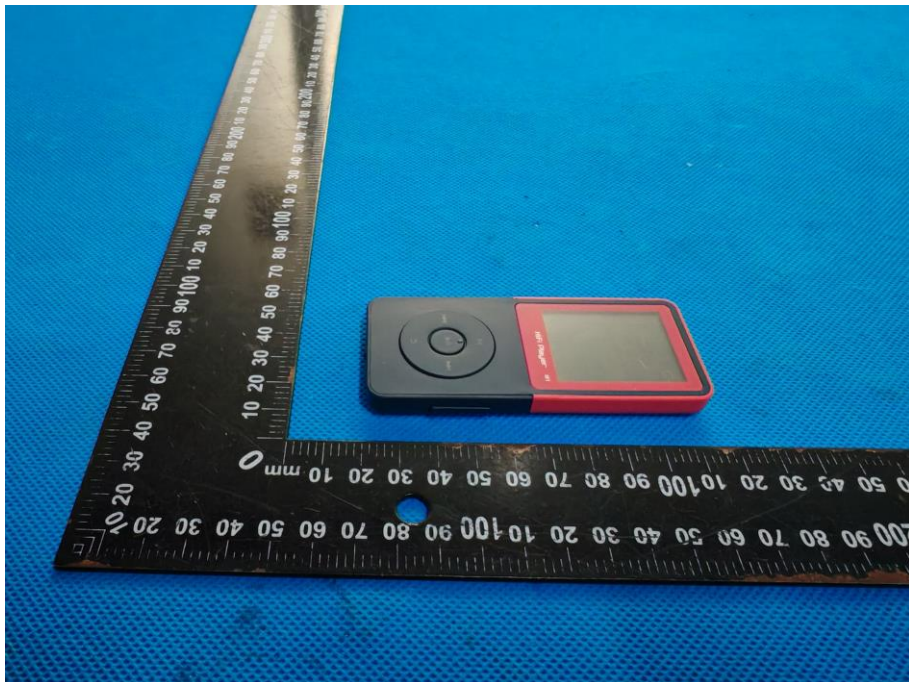

EUT PHOTO(External Photos)

Shenzhen DL Testing Technology Co., Ltd.

Shenzhen DL Testing Technology Co., Ltd.

***** END OF REPORT *****