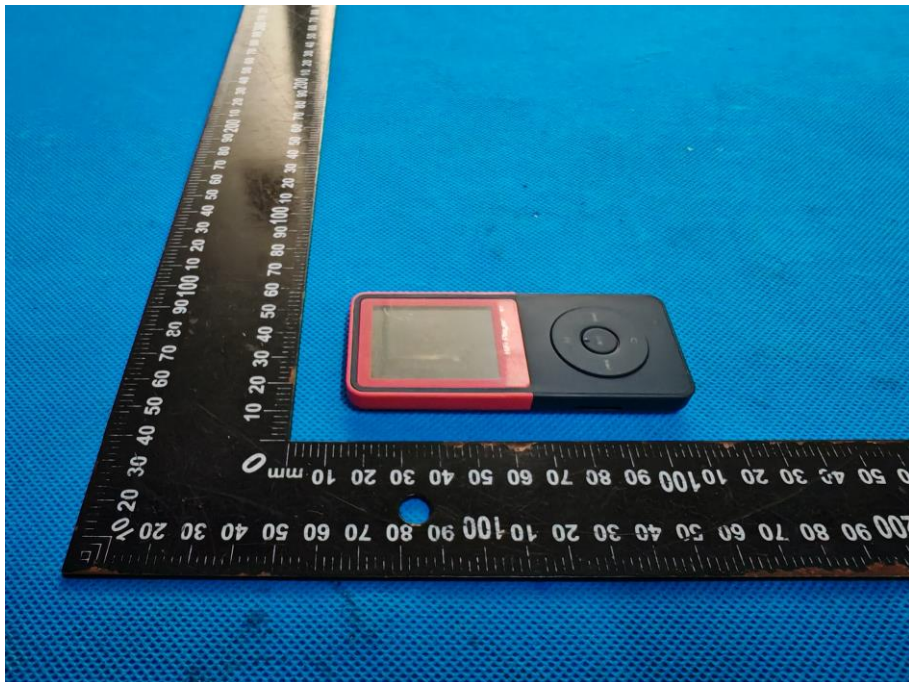

EUT PHOTO(External Photos)

Shenzhen DL Testing Technology Co., Ltd.

Shenzhen DL Testing Technology Co., Ltd.

***** END OF REPORT *****