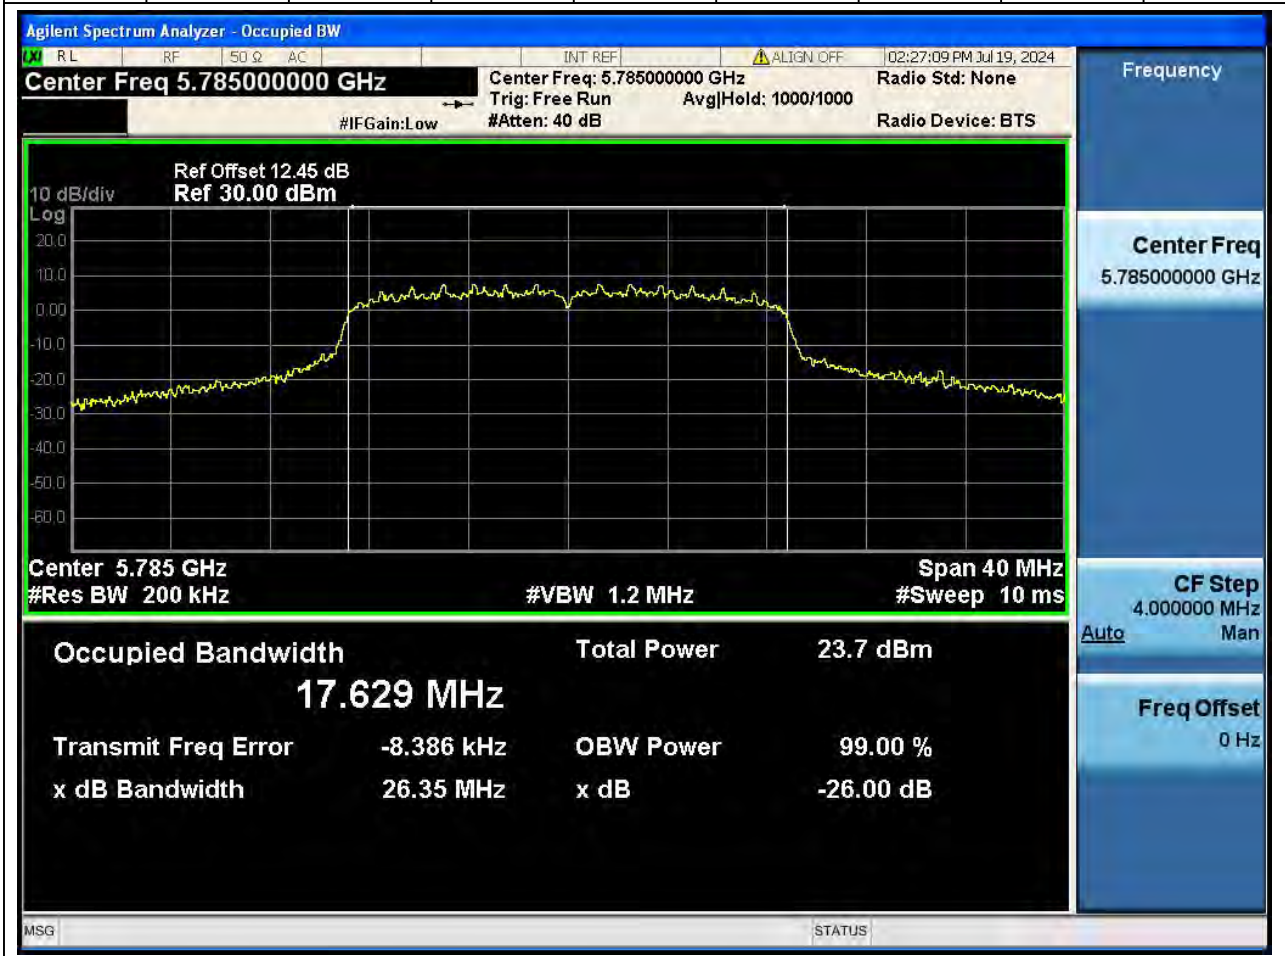

55. 802.11ac_20M_U-NII-3_M

55.1. A.2.2-99% Bandwidth(NTNV)

Center Frequency (MHz)	OBW Power (%)		RBW (MHz)	Detector	Limit (MHz)	OBW (MHz)		Verdict
5785	99		0.2	Peak	0	17.62865		N/A