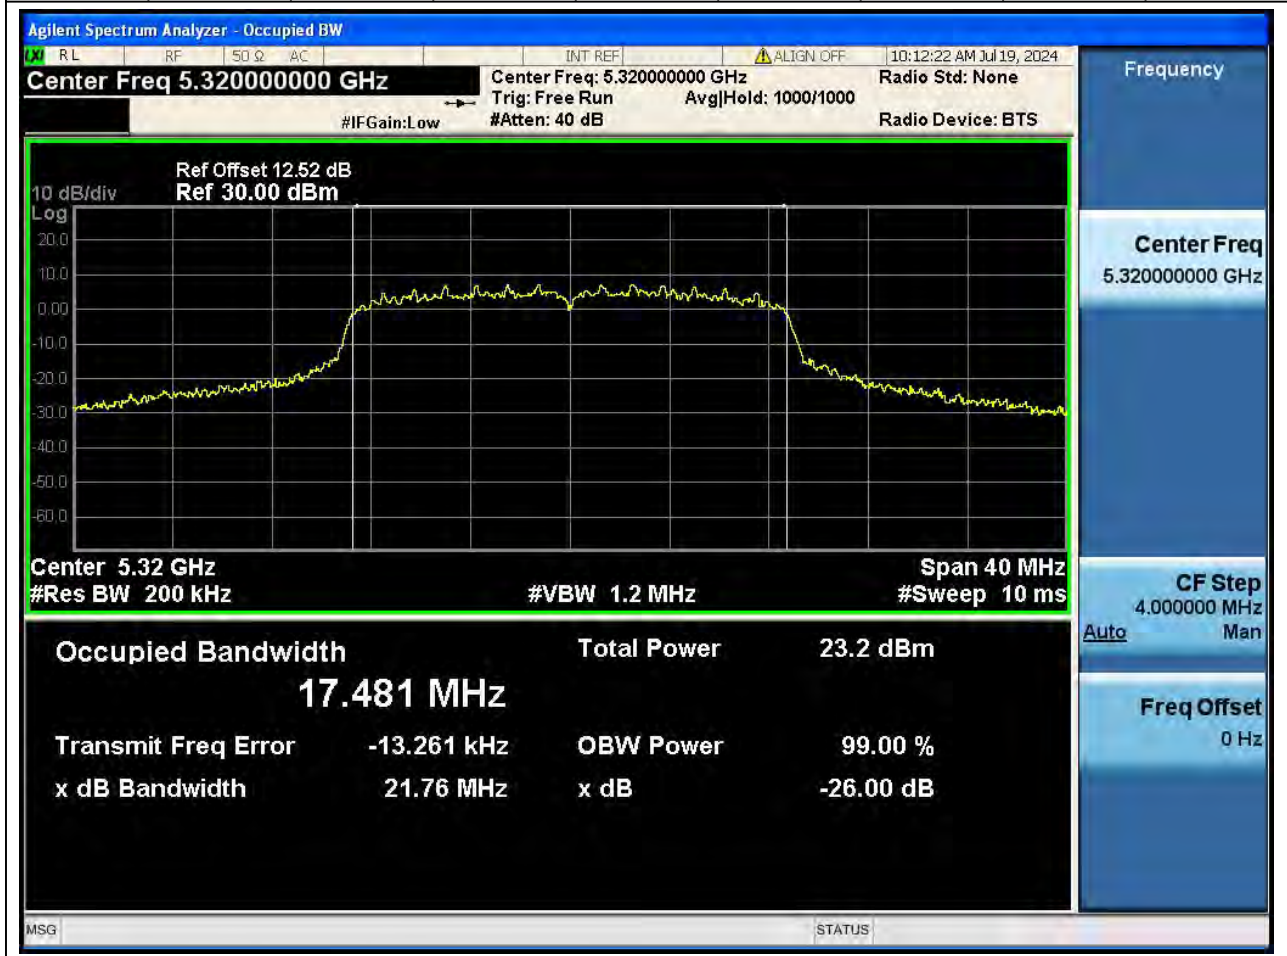

25. 802.11ac_20M_U-NII-2A_H

25.1. A.2.2-99% Bandwidth(NTNV)

Center Frequency (MHz)	OBW Power (%)	RBW (MHz)	Detector	Limit (MHz)	OBW (MHz)	Verdict
5320	99	0.2	Peak	0	17.480835	N/A