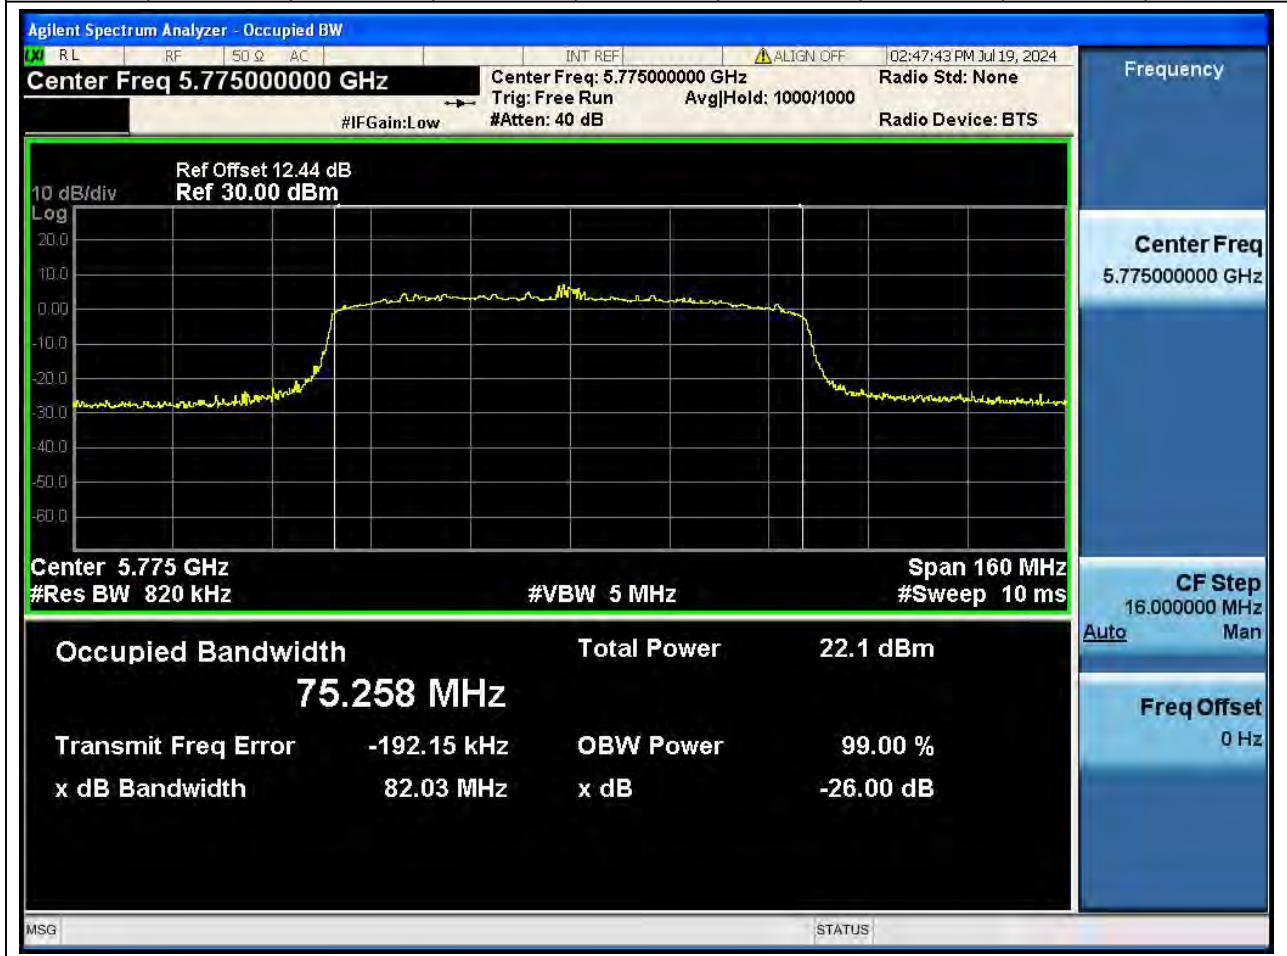

59. 802.11ac_80M_U-NII-3_M

59.1. A.2.2-99% Bandwidth(NTNV)

Center Frequency (MHz)	OBW Power (%)		RBW (MHz)	Detector	Limit (MHz)	OBW (MHz)		Verdict
5775	99		0.82	Peak	0	75.25794 3		N/A