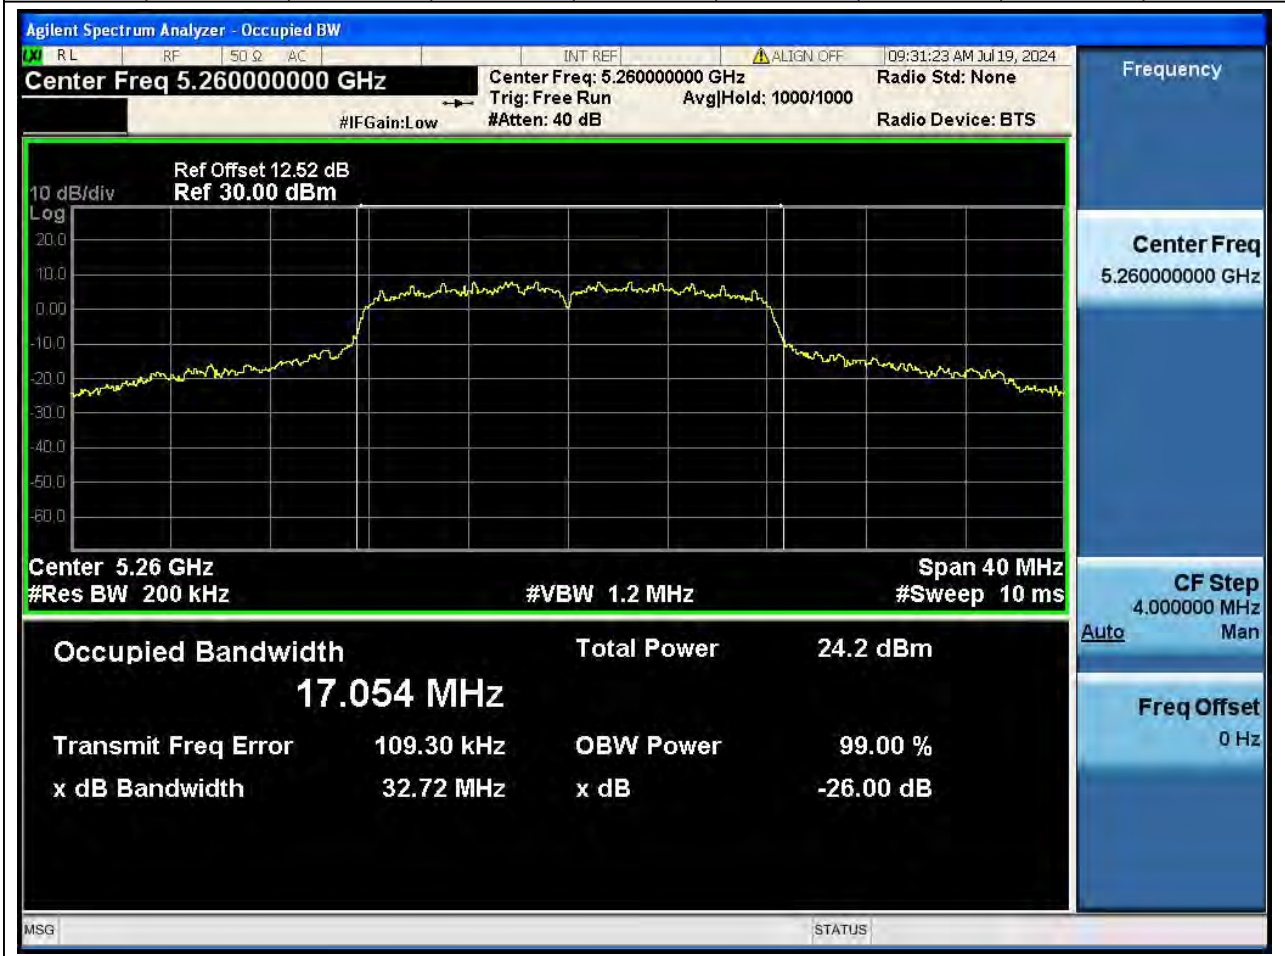

15. 802.11a_20M_U-NII-2A_L

15.1. A.2.2-99% Bandwidth(NTNV)

Center Frequency (MHz)	OBW Power (%)	RBW (MHz)	Detector	Limit (MHz)	OBW (MHz)	Verdict
5260	99	0.2	Peak	0	17.053917	N/A