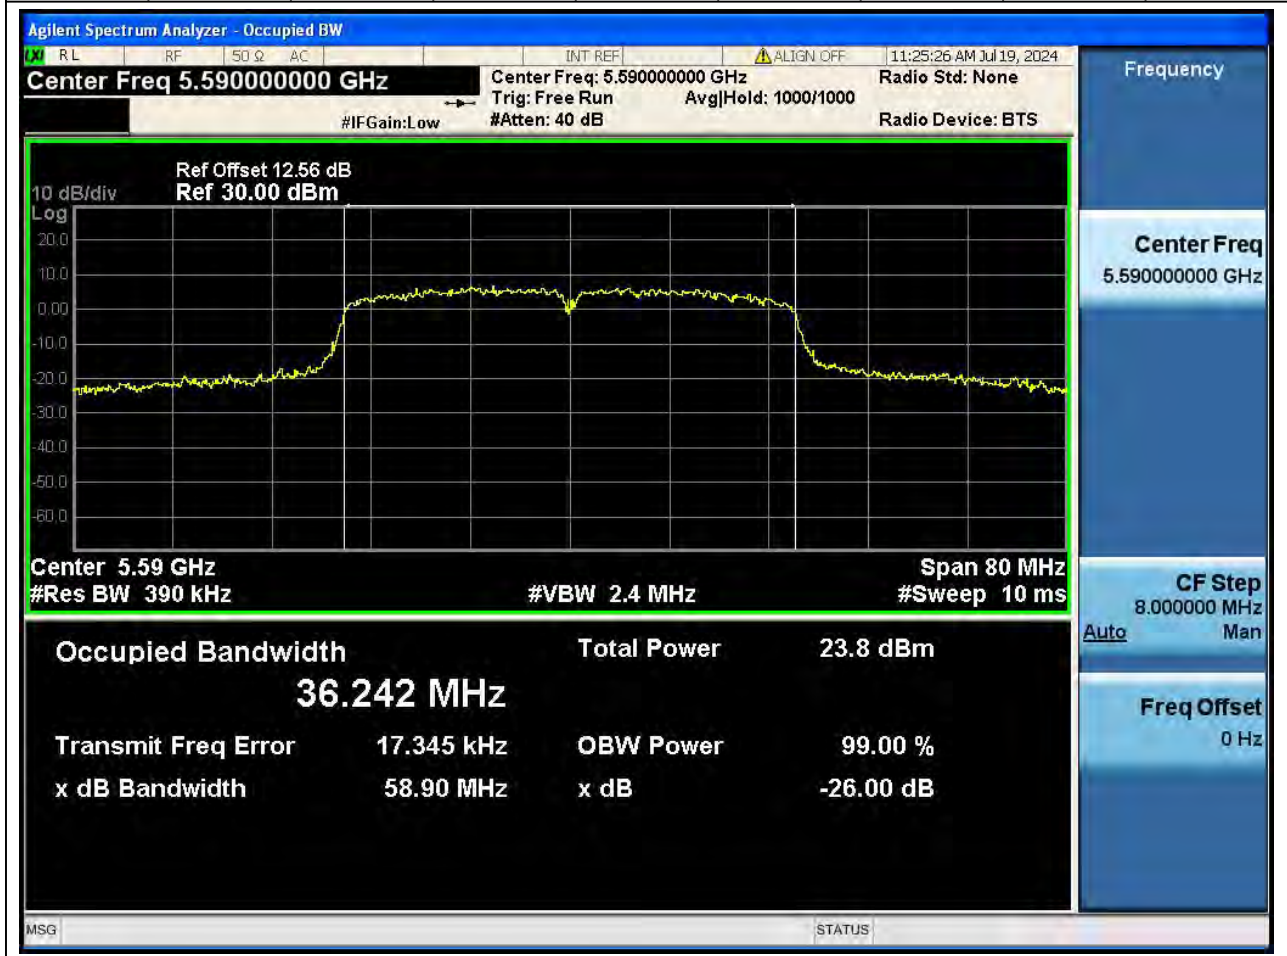

42. 802.11ac_40M_U-NII-2C_M

42.1. A.2.2-99% Bandwidth(NTNV)

Center Frequency (MHz)	OBW Power (%)		RBW (MHz)	Detector	Limit (MHz)	OBW (MHz)		Verdict
5590	99		0.39	Peak	0	36.242286		N/A