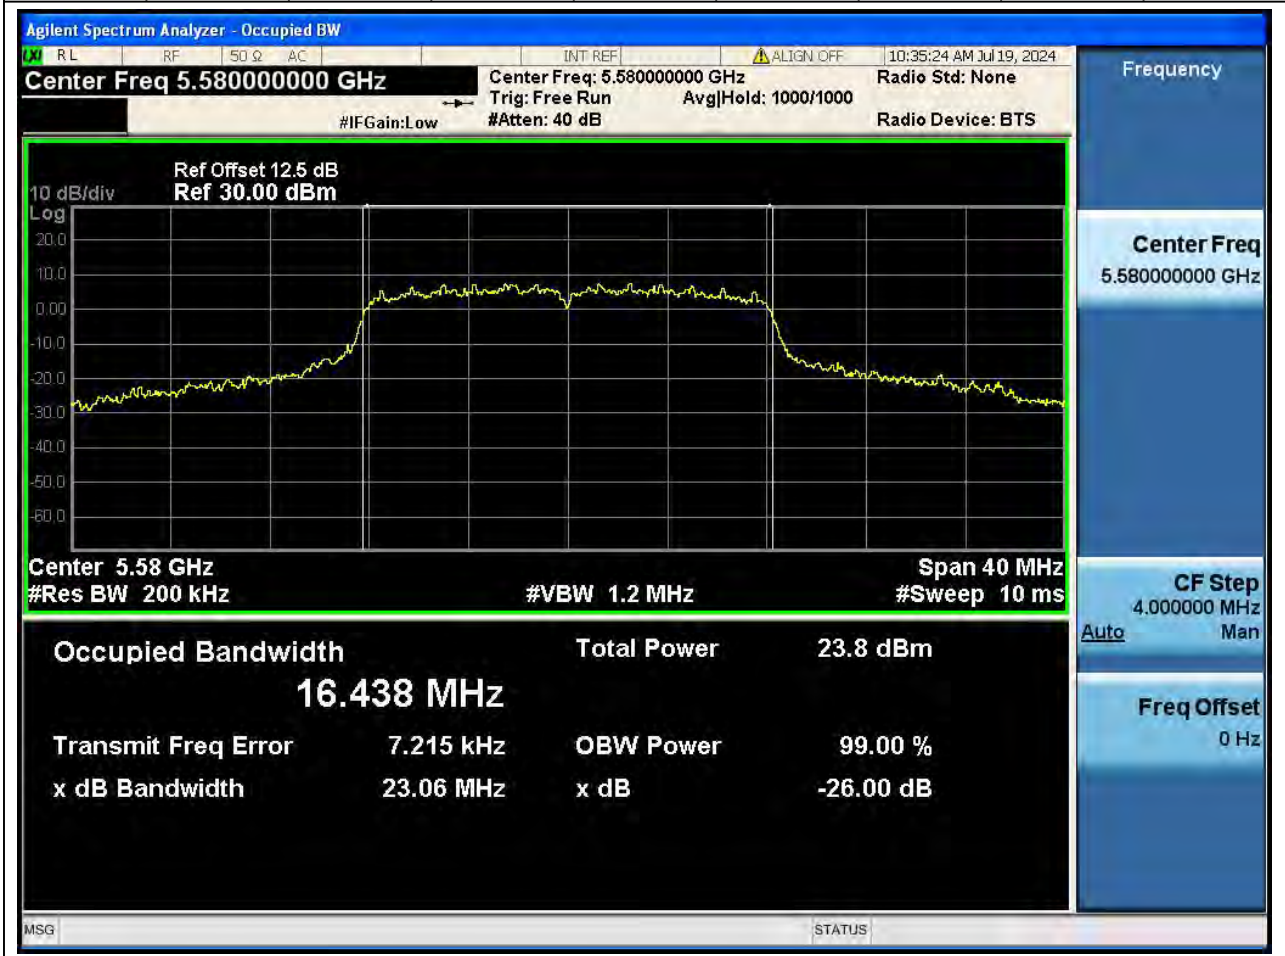

30. 802.11a_20M_U-NII-2C_M

30.1. A.2.2-99% Bandwidth(NTNV)

Center Frequency (MHz)	OBW Power (%)		RBW (MHz)	Detector	Limit (MHz)	OBW (MHz)		Verdict
5580	99		0.2	Peak	0	16.437946		N/A