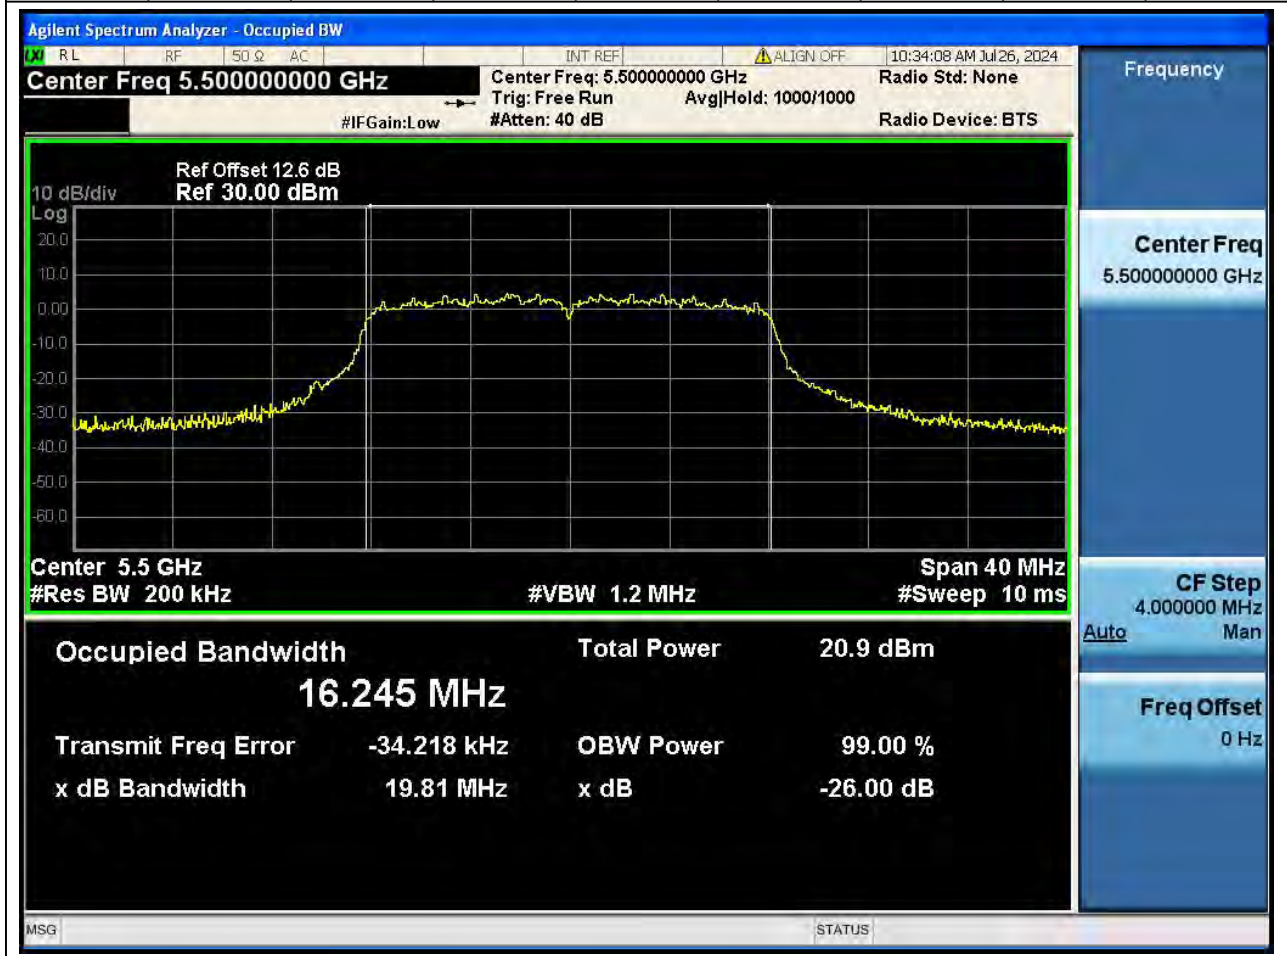

29. 802.11a_20M_U-NII-2C_L

29.1. A.2.2-99% Bandwidth(NTNV)

Center Frequency (MHz)	OBW Power (%)		RBW (MHz)	Detector	Limit (MHz)	OBW (MHz)		Verdict
5500	99		0.2	Peak	0	16.245293		N/A