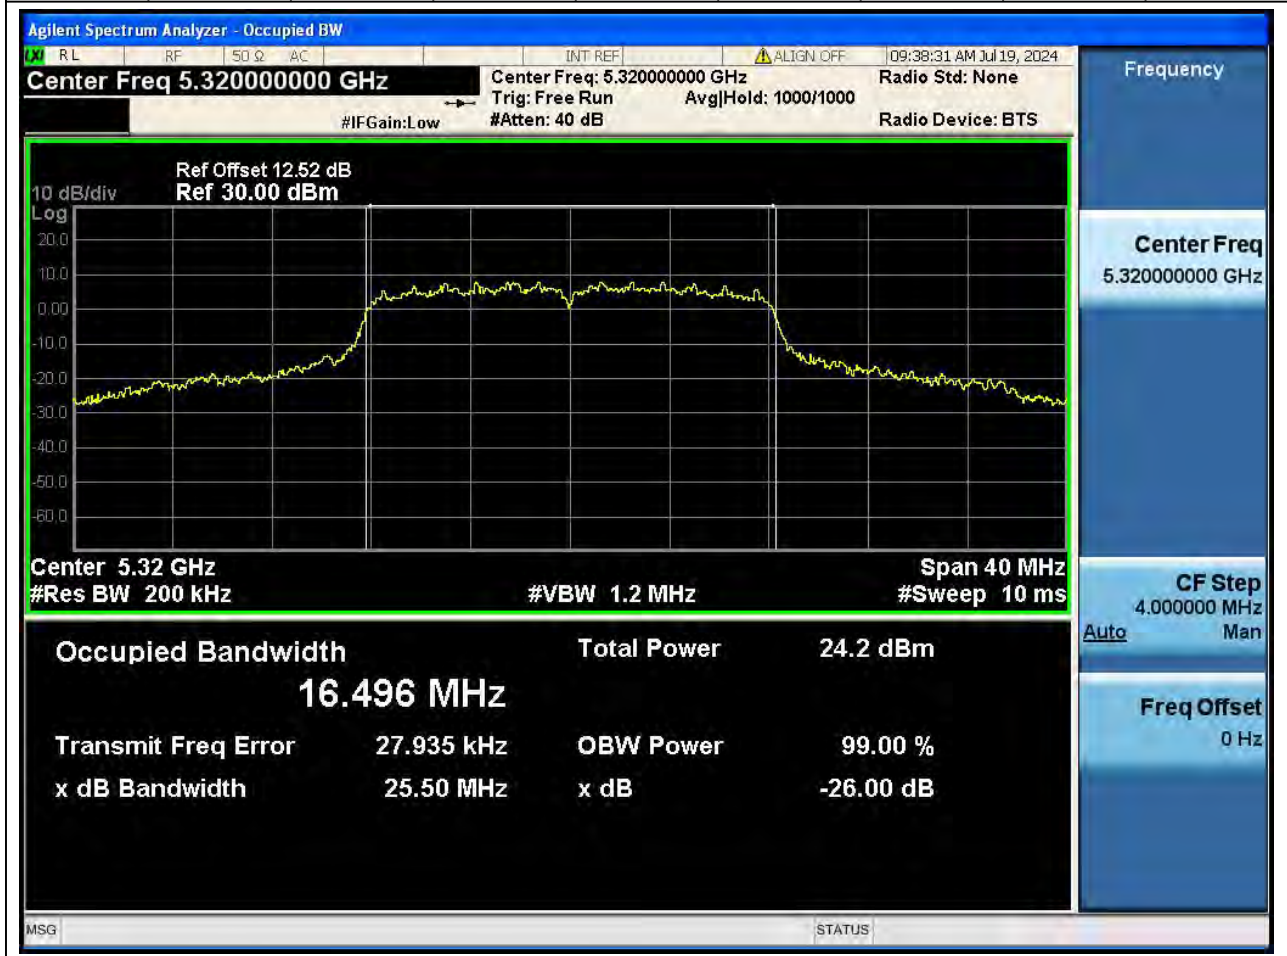

17. 802.11a_20M_U-NII-2A_H

17.1. A.2.2-99% Bandwidth(NTNV)

Center Frequency (MHz)	OBW Power (%)		RBW (MHz)	Detector	Limit (MHz)	OBW (MHz)		Verdict
5320	99		0.2	Peak	0	16.495869		N/A