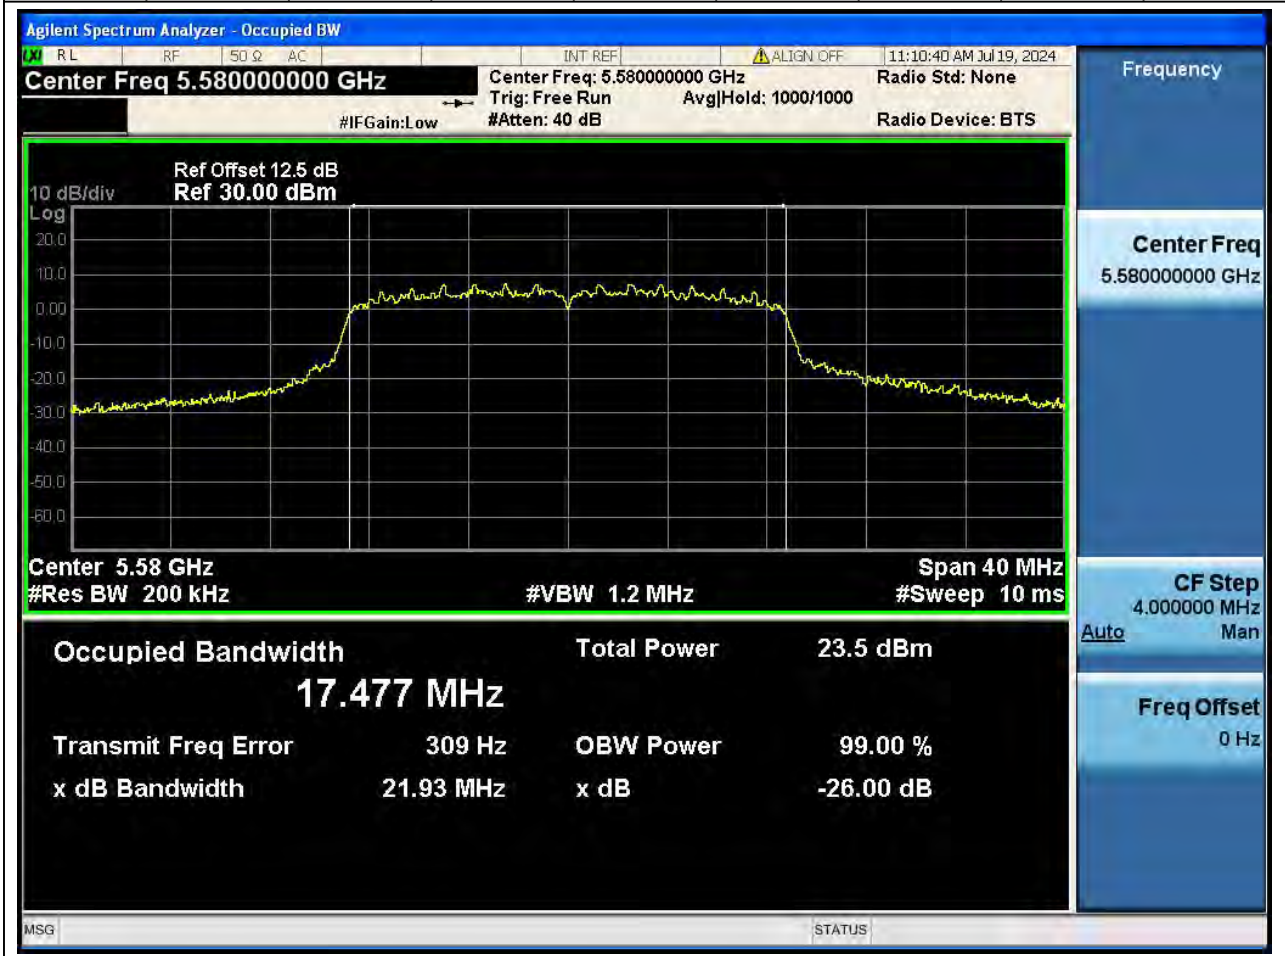

39. 802.11ac_20M_U-NII-2C_M

39.1. A.2.2-99% Bandwidth(NTNV)

Center Frequency (MHz)	OBW Power (%)		RBW (MHz)	Detector	Limit (MHz)	OBW (MHz)		Verdict
5580	99		0.2	Peak	0	17.476567		N/A