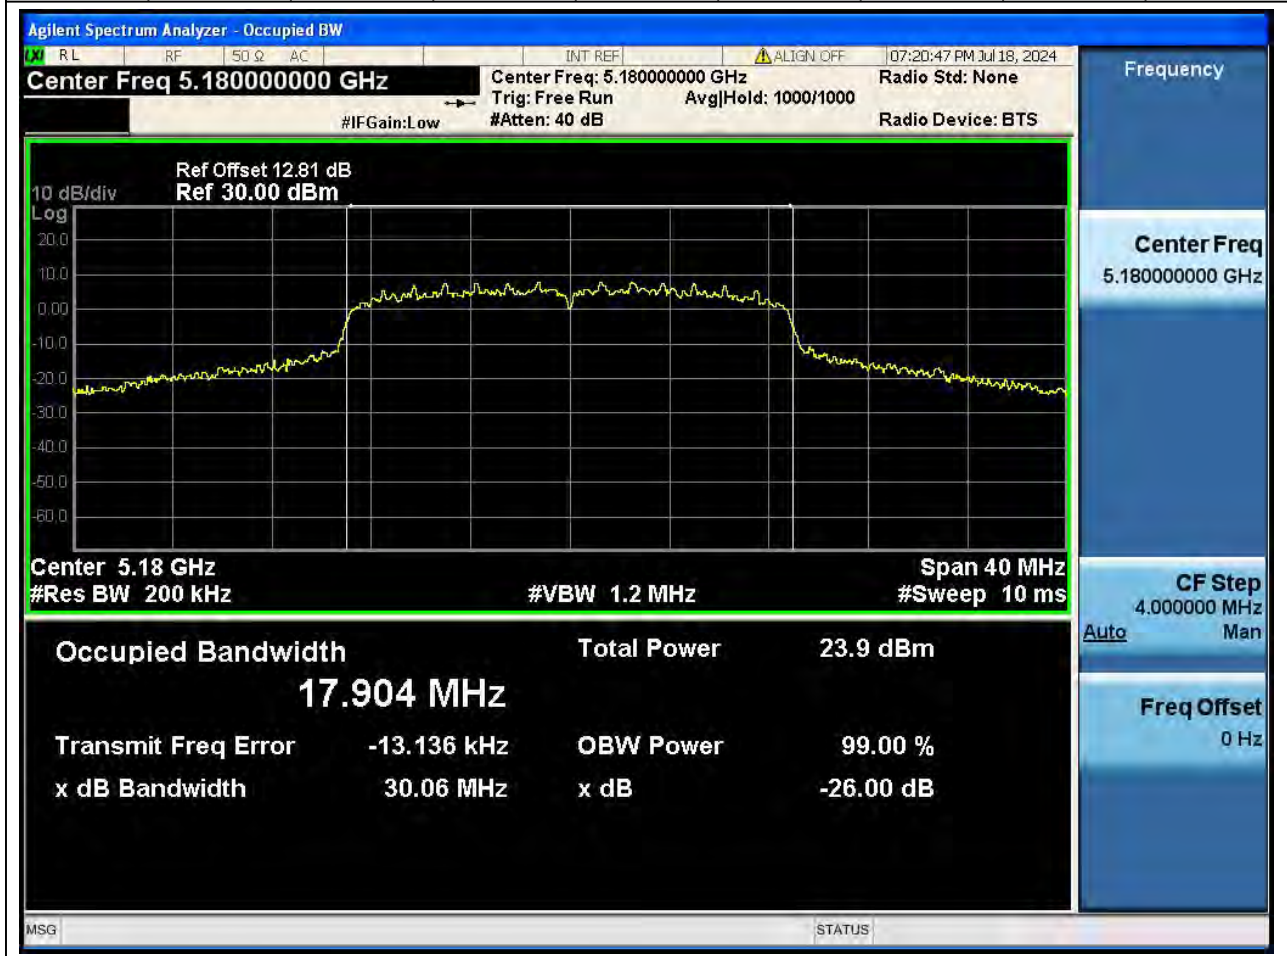

9. 802.11ac_20M_U-NII-1_L

9.1. A.2.2-99% Bandwidth(NTNV)

Center Frequency (MHz)	OBW Power (%)		RBW (MHz)	Detector	Limit (MHz)	OBW (MHz)		Verdict
5180	99		0.2	Peak	0	17.903637		N/A