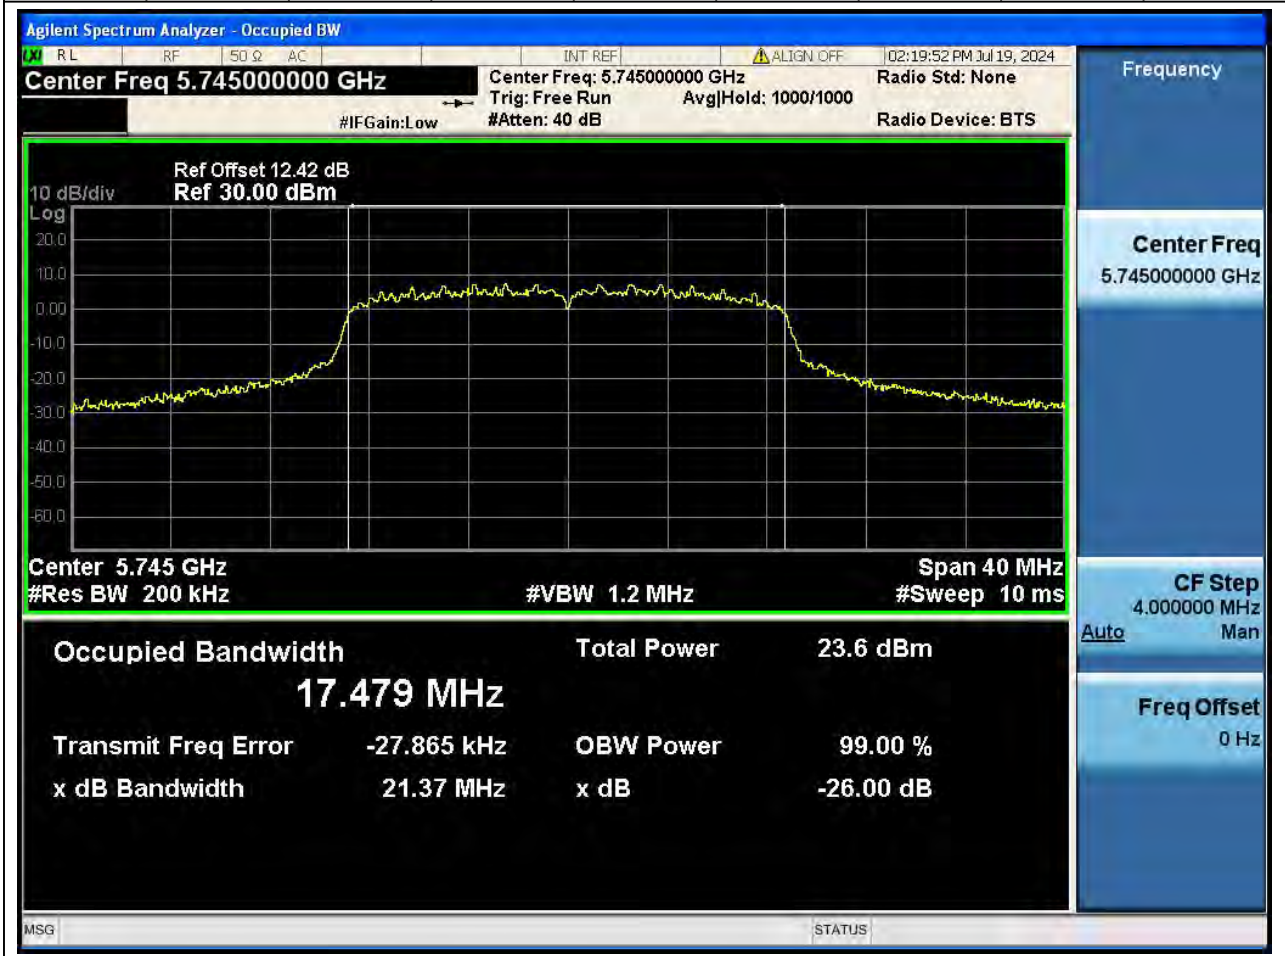

54. 802.11ac_20M_U-NII-3_L

54.1. A.2.2-99% Bandwidth(NTNV)

Center Frequency (MHz)	OBW Power (%)		RBW (MHz)	Detector	Limit (MHz)	OBW (MHz)		Verdict
5745	99		0.2	Peak	0	17.47855 5		N/A