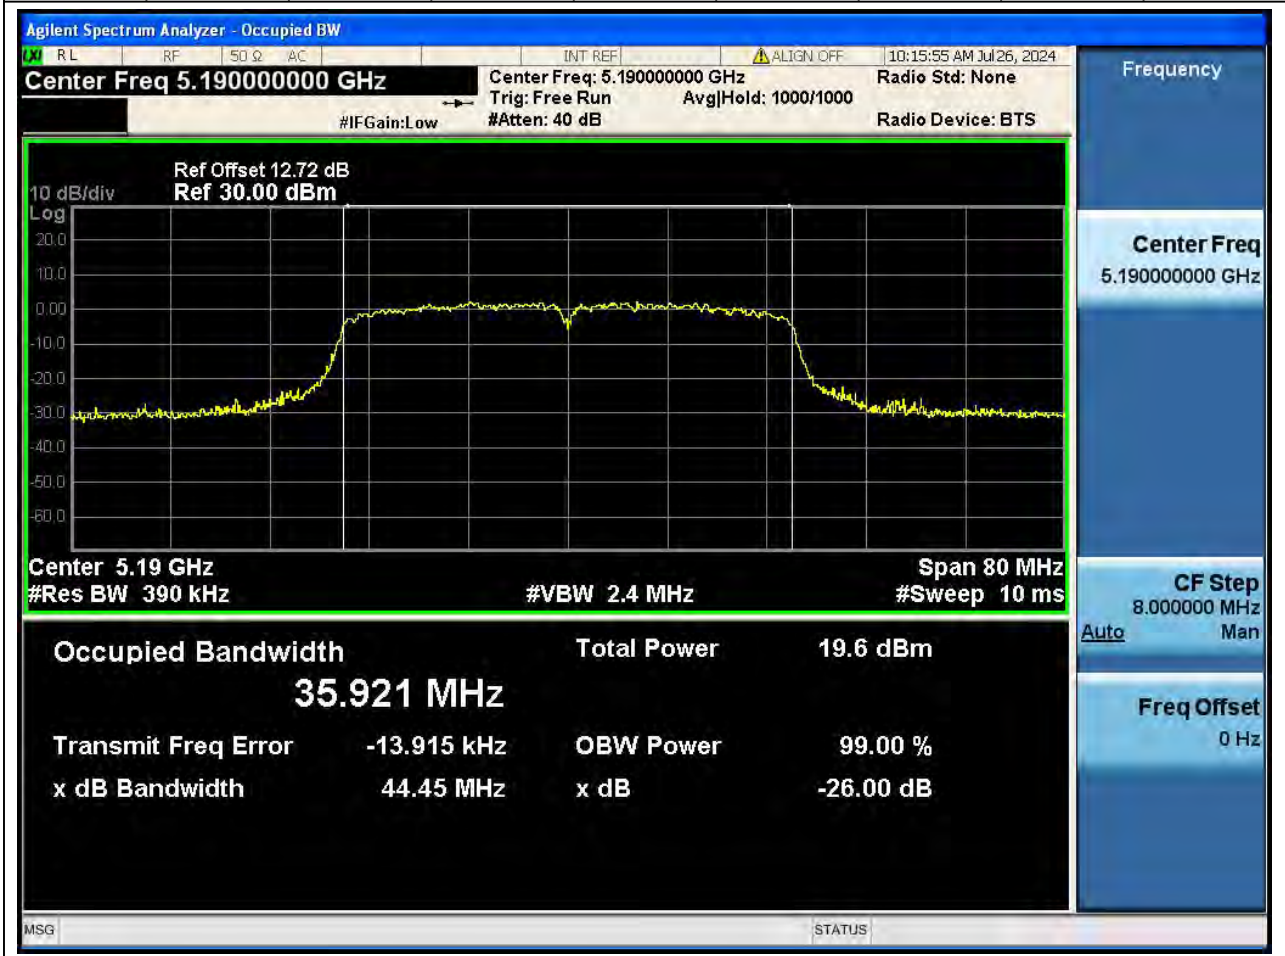

12. 802.11ac_40M_U-NII-1_L

12.1. A.2.2-99% Bandwidth(NTNV)

Center Frequency (MHz)	OBW Power (%)		RBW (MHz)	Detector	Limit (MHz)	OBW (MHz)		Verdict
5190	99		0.39	Peak	0	35.921226		N/A