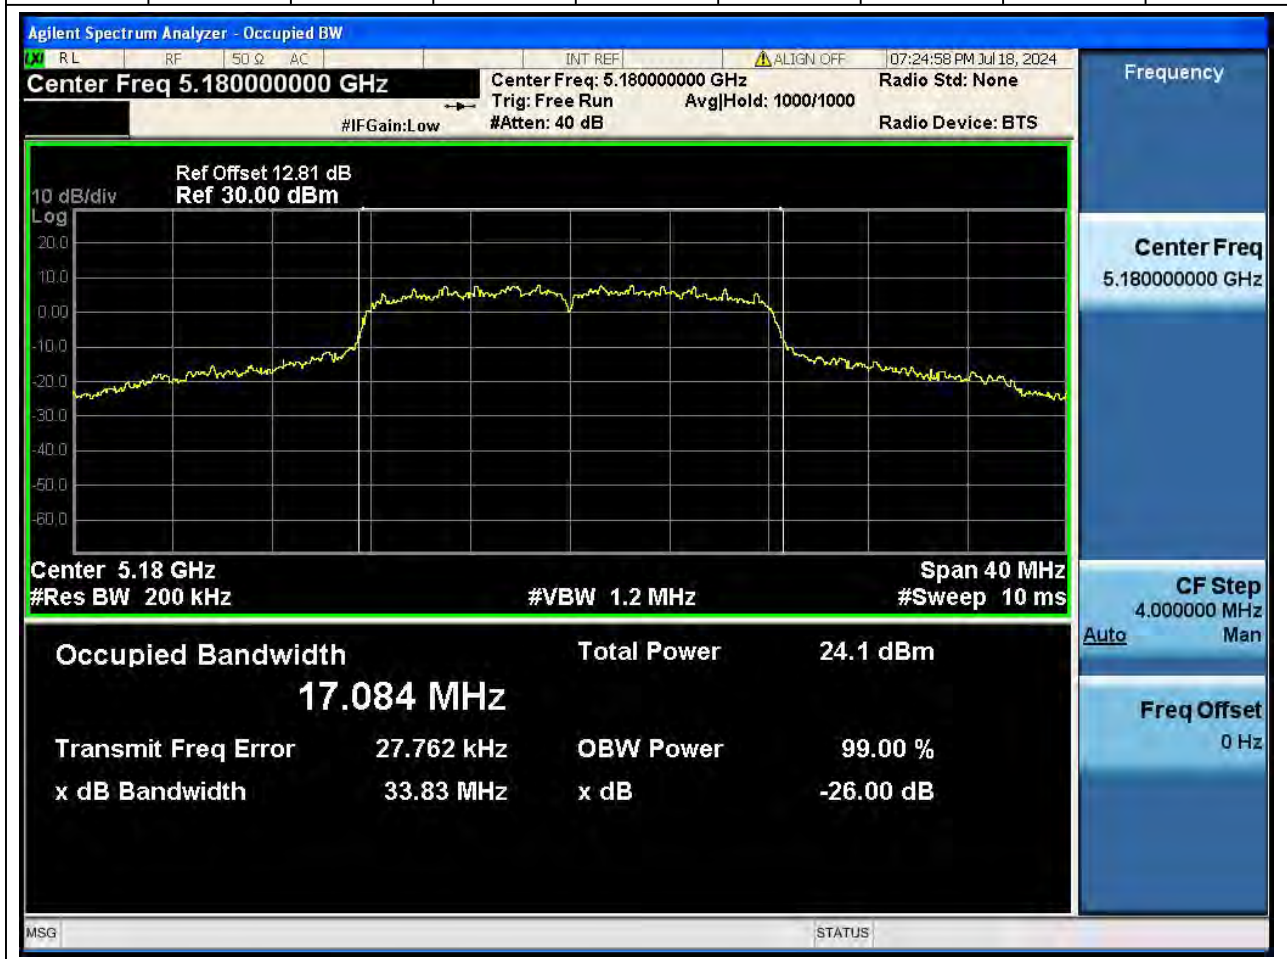

99% Bandwidth

1. 802.11a_20M_U-NII-1_L

1.1. A.2.2-99% Bandwidth(NTNV)

Center Frequency (MHz)	OBW Power (%)		RBW (MHz)	Detector	Limit (MHz)	OBW (MHz)	Verdict
5180	99		0.2	Peak	0	17.083557	N/A

2. 802.11a_20M_U-NII-1_M