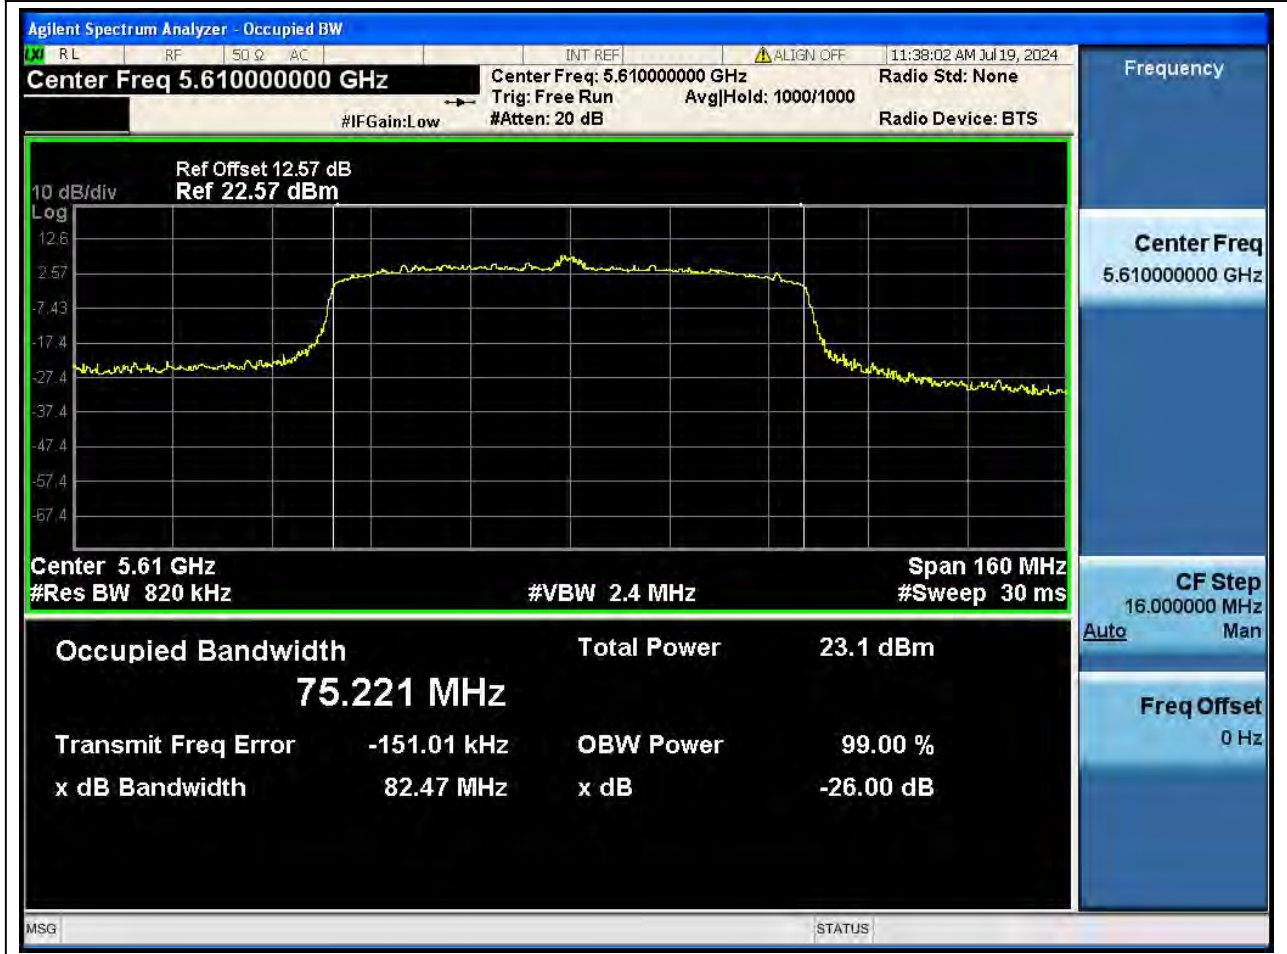

45. 802.11ac_80M_U-NII-2C_M

45.1. A.2-26dB Bandwidth(NTNV)

Center Frequency (MHz)	XdB Down	RBW (MHz)	Detector	Limit (MHz)	XdB BandWidth (MHz)	Verdict
5610	26	0.82	Peak	0	82.470816	N/A