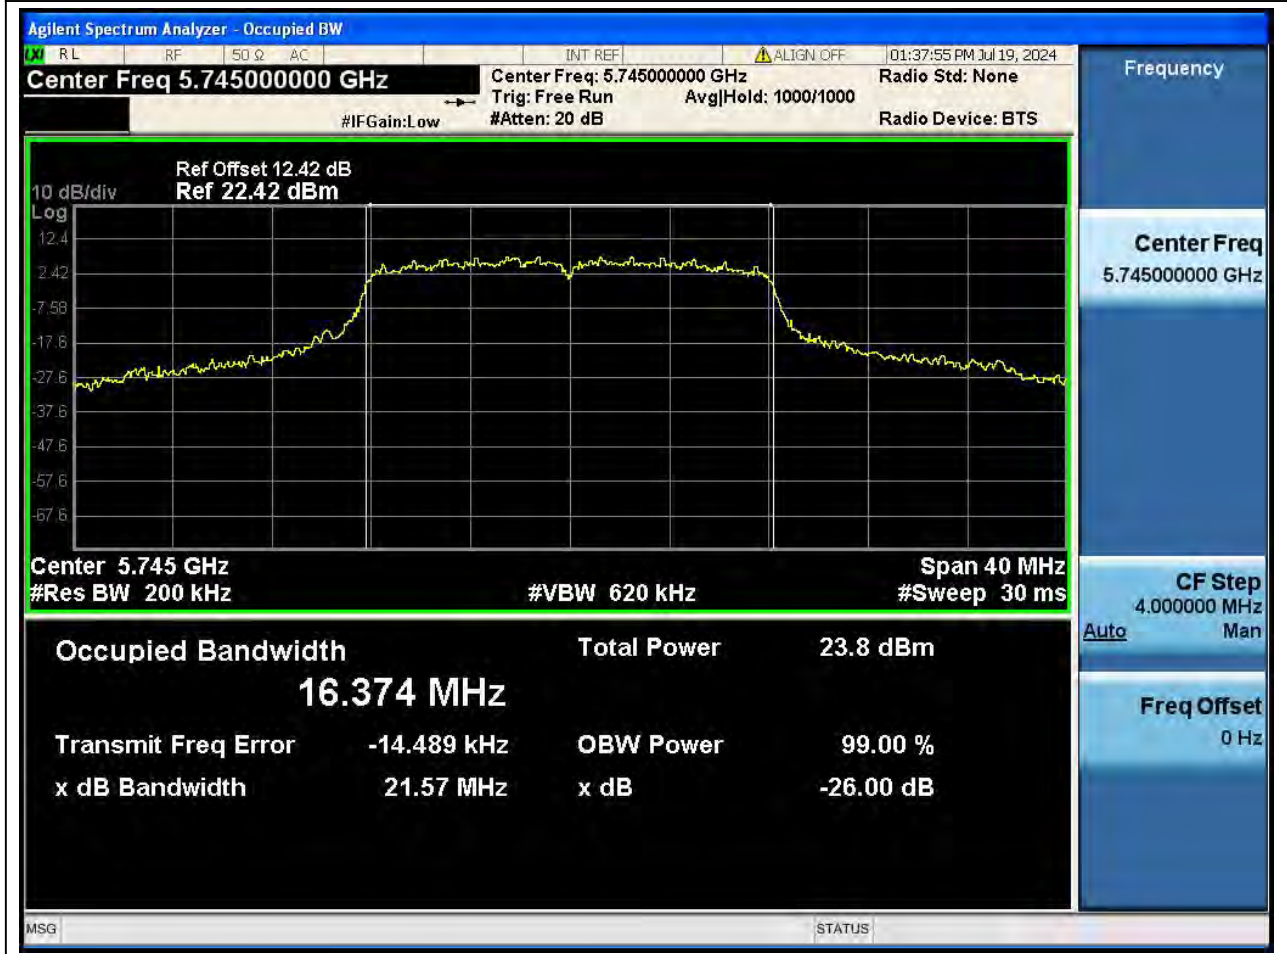

46. 802.11a_20M_U-NII-3_L

46.1. A.2-26dB Bandwidth(NTNV)

Center Frequency (MHz)	XdB Down	RBW (MHz)	Detector	Limit (MHz)	XdB BandWidth (MHz)	Verdict
5745	26	0.2	Peak	0	21.571592	N/A