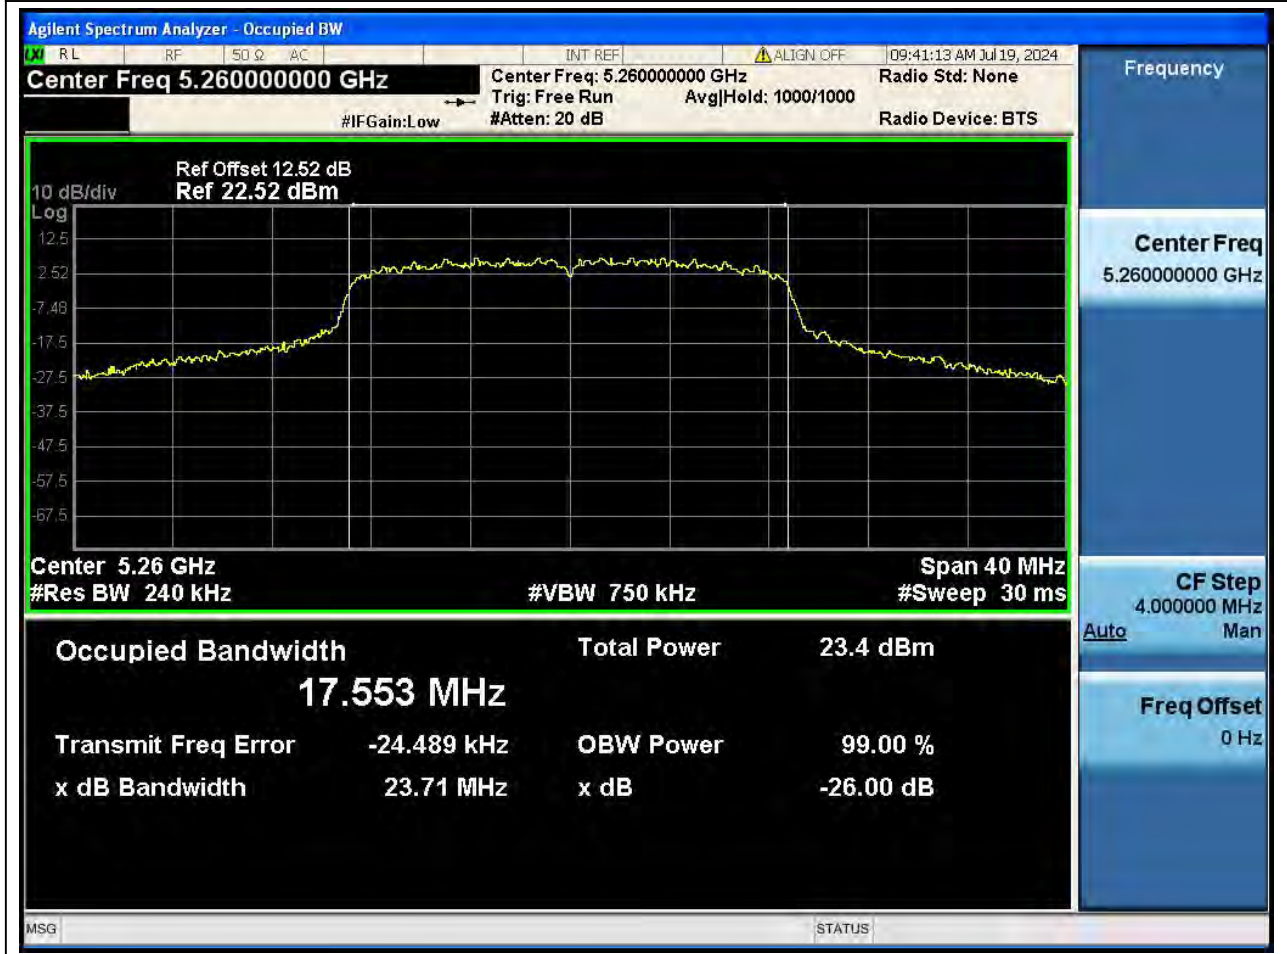

18. 802.11n_20M_U-NII-2A_L

18.1. A.2-26dB Bandwidth(NTNV)

Center Frequency (MHz)	XdB Down	RBW (MHz)	Detector	Limit (MHz)	XdB BandWidth (MHz)	Verdict
5260	26	0.2	Peak	0	23.709269	N/A