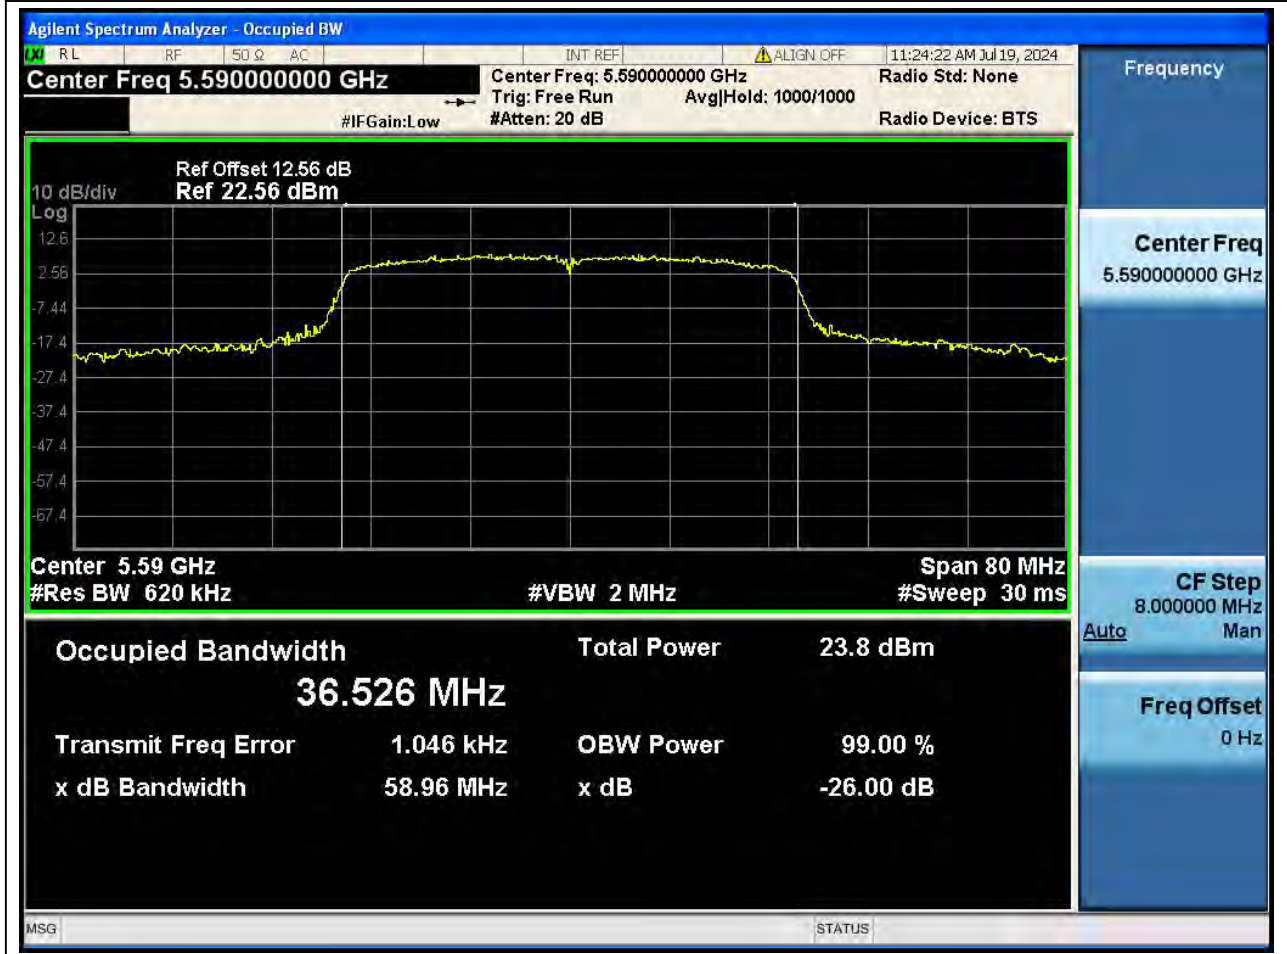

42. 802.11ac_40M_U-NII-2C_M

42.1. A.2-26dB Bandwidth(NTNV)

Center Frequency (MHz)	XdB Down	RBW (MHz)	Detector	Limit (MHz)	XdB BandWidth (MHz)	Verdict
5590	26	0.39	Peak	0	58.956317	N/A