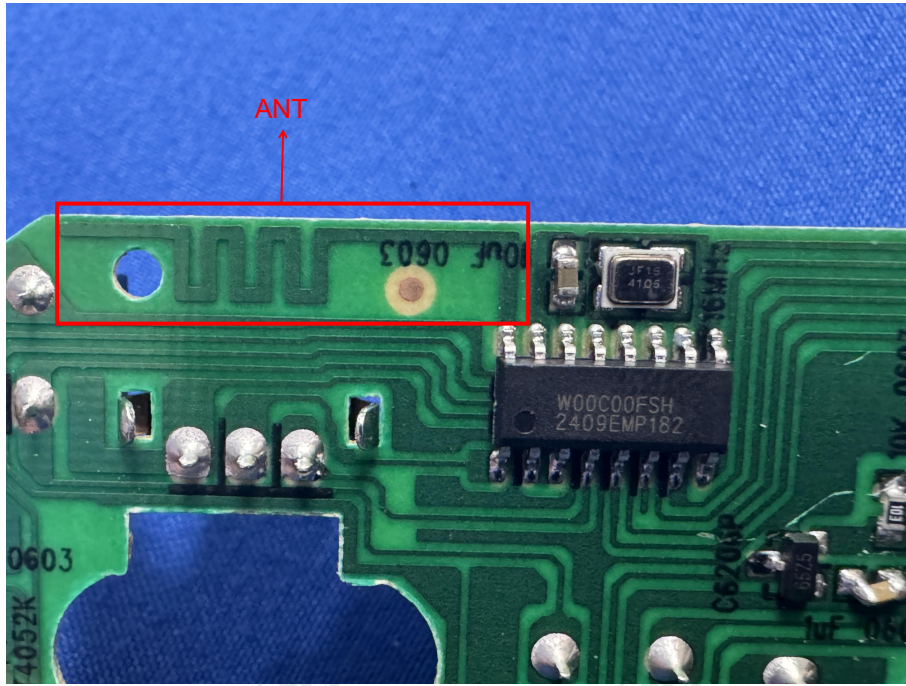

***** END OF REPORT *****