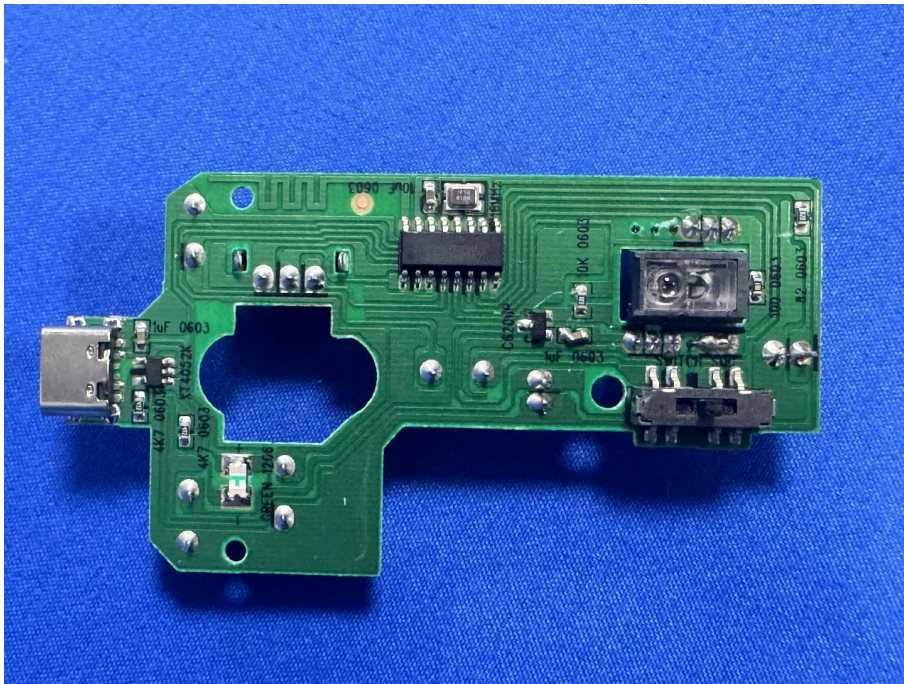

ZHONGHAN

FCC ID: 2BHFH-M01