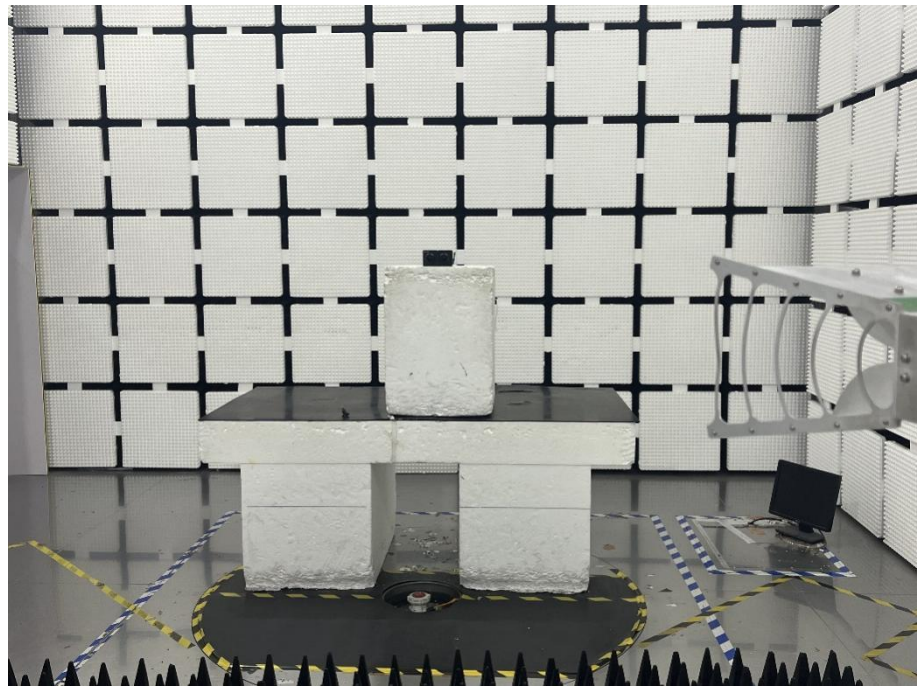

EXHIBIT 4 - TEST SETUP PHOTOGRAPHS

Conducted Emission Test Setup

Radiation Emission Test Setup (Below 30MHz)

Radiation Emission Test Setup (30MHz to 1GHz)

Radiation Emission Test Setup (1GHz to 18GHz)

**Radiation Emission Test
Setup (Above 18GHz)**