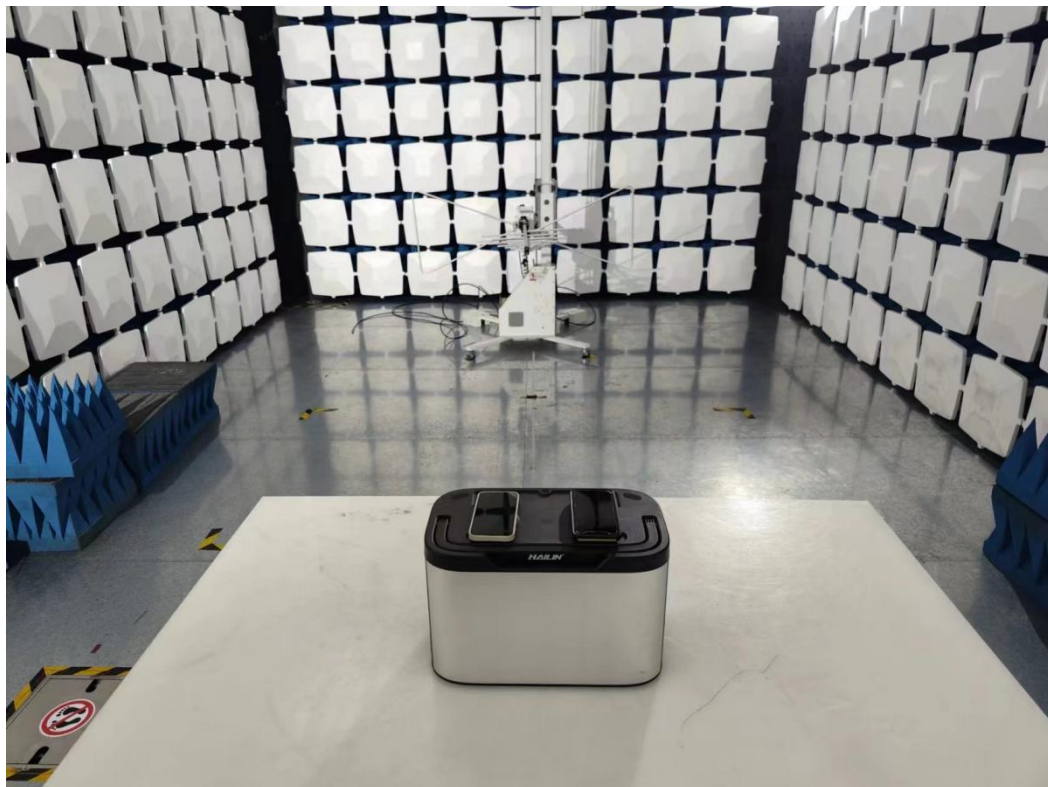

Blow 1GHz for radiated emission test setup

Conducted emission test setup