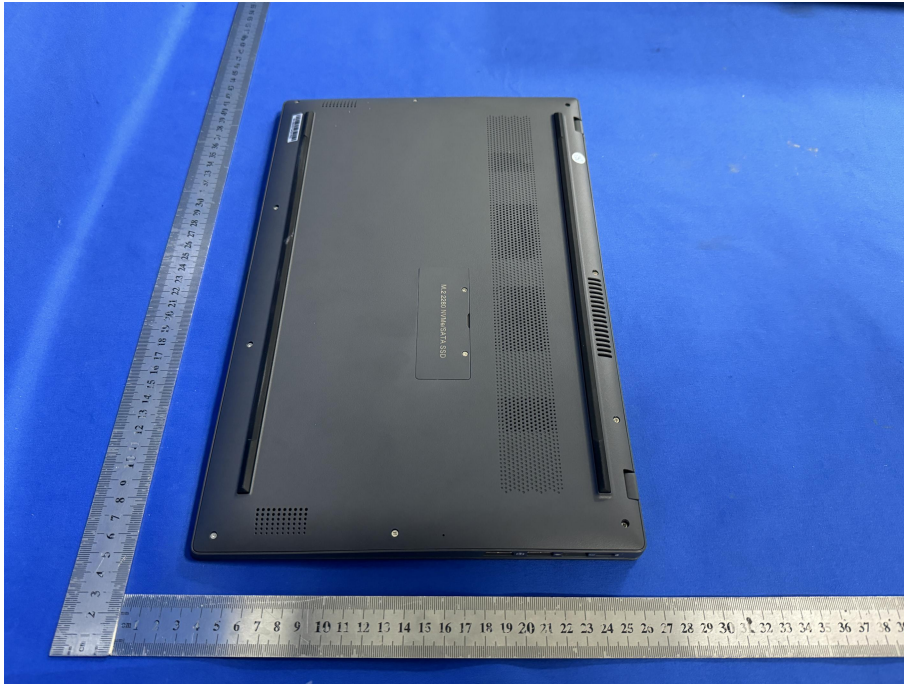

ZHONGHAN

FCC ID:2BHDA-BTC

EUT PHOTOS(External Photos)

ZHONGHAN

FCC ID:2BHDA-BTC

ZHONGHAN

FCC ID:2BHDA-BTC

ZHONGHAN