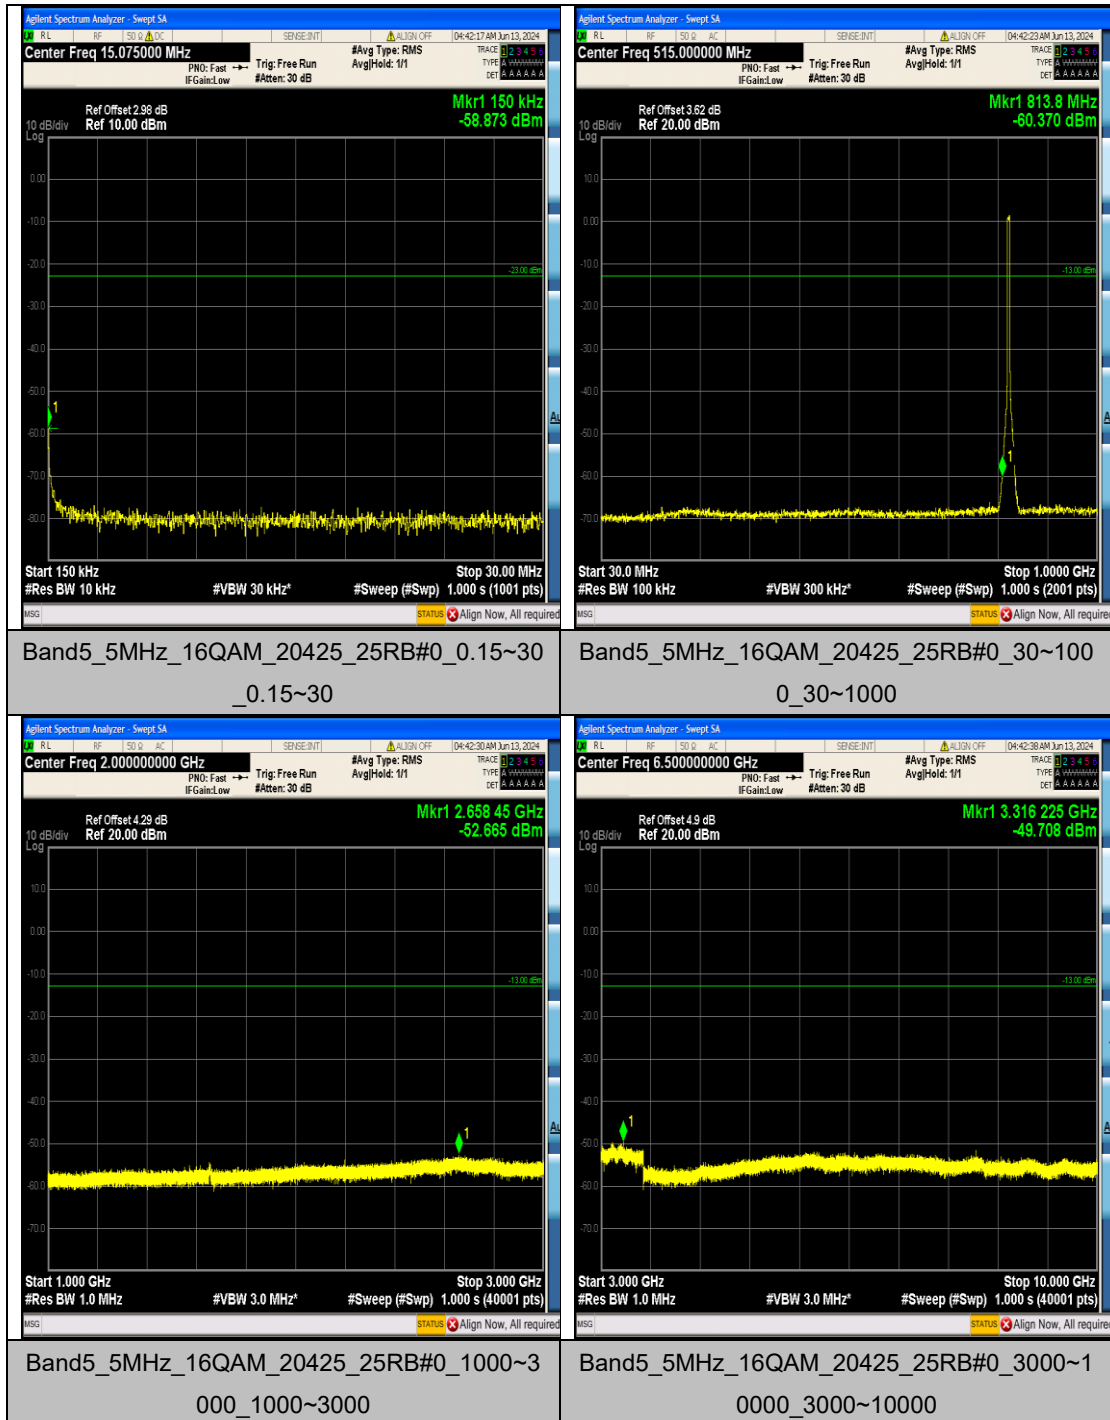

Band5_5MHz_QPSK_20525_25RB#0_1000~3000_00_1000~3000

Band5_5MHz_QPSK_20525_25RB#0_3000~10000_000_3000~10000

Band5_5MHz_QPSK_20625_25RB#0_0.009~0.15_15_0.009~0.15

Band5_5MHz_QPSK_20625_25RB#0_0.15~30_0.15~30

Band5_5MHz_16QAM_20525_25RB#0_3000~10000_3000~10000

Band5_5MHz_16QAM_20625_25RB#0_0.009~0.15_0.009~0.15

Band5_5MHz_16QAM_20625_25RB#0_0.15~30_0.15~30

Band5_5MHz_16QAM_20625_25RB#0_30~1000_30~1000