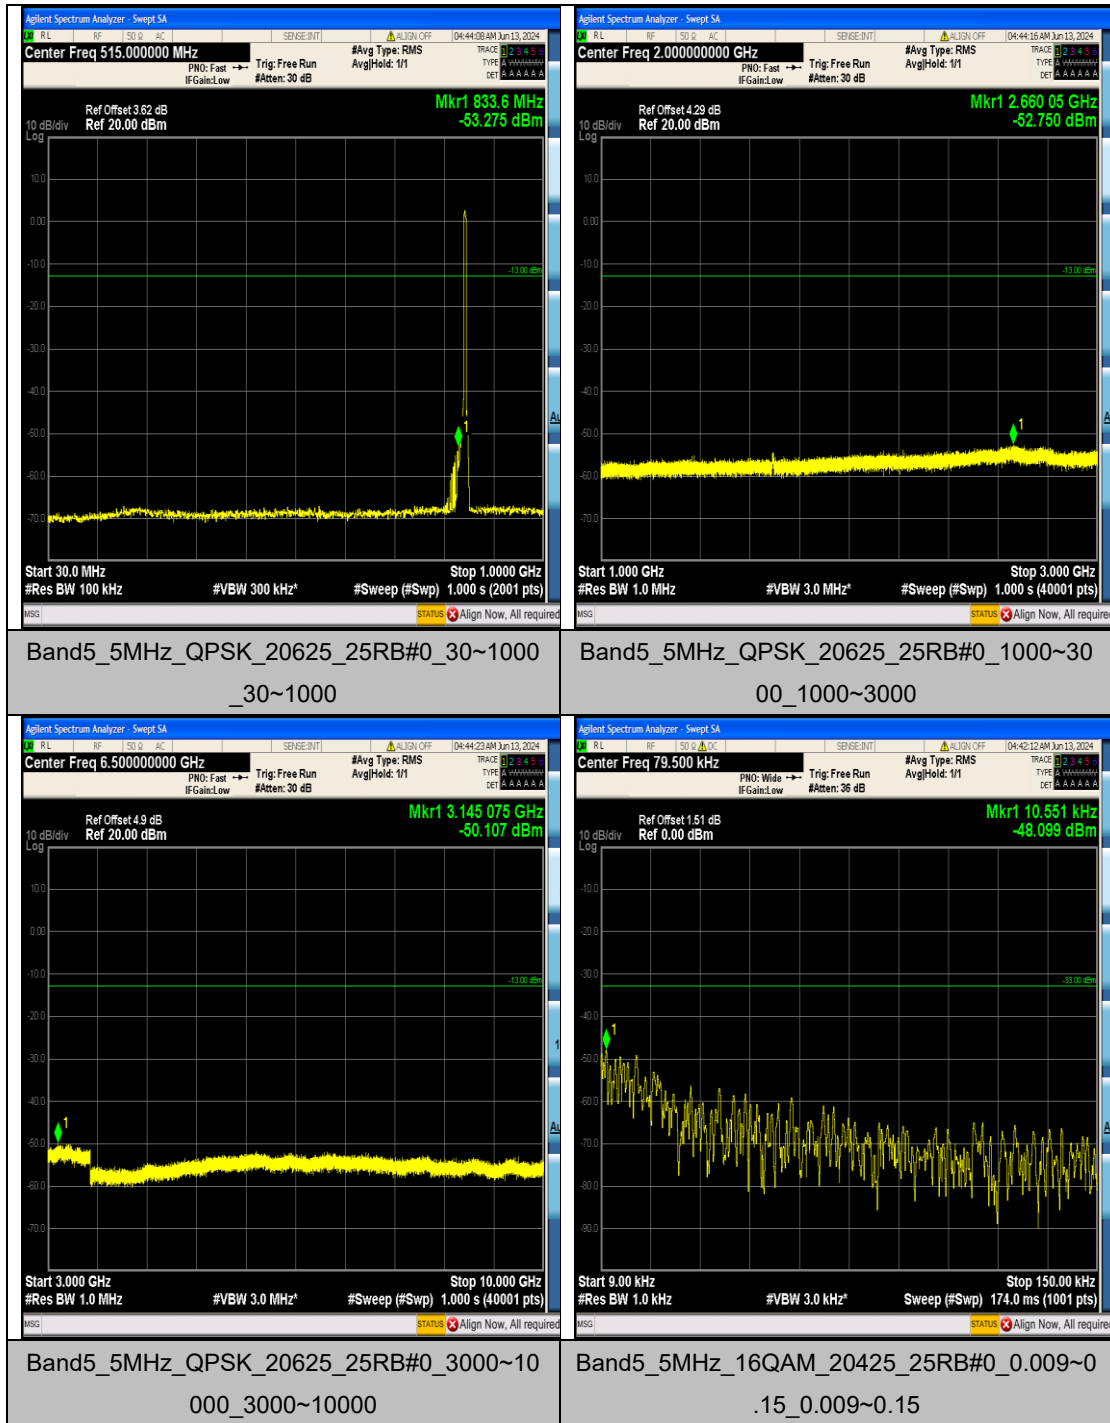

Band5_5MHz_QPSK_20525_25RB#0_1000~3000_00_1000~3000

Band5_5MHz_QPSK_20525_25RB#0_3000~10000_000_3000~10000

Band5_5MHz_QPSK_20625_25RB#0_0.009~0.15_15_0.009~0.15

Band5_5MHz_QPSK_20625_25RB#0_0.15~30_0.15~30

Band5_5MHz_16QAM_20525_25RB#0_3000~10000_3000~10000

Band5_5MHz_16QAM_20625_25RB#0_0.009~0.15_0.009~0.15

Band5_5MHz_16QAM_20625_25RB#0_0.15~30_0.15~30

Band5_5MHz_16QAM_20625_25RB#0_30~1000_30~1000