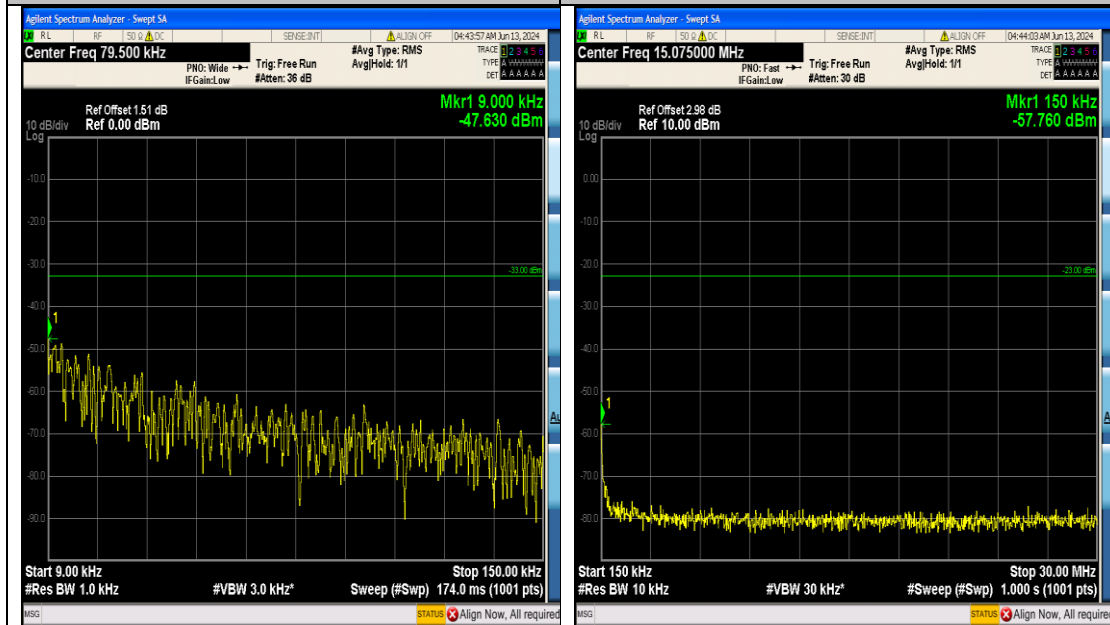

Band5_5MHz_QPSK_20525_25RB#0_1000~3000_00_1000~3000

Band5_5MHz_QPSK_20525_25RB#0_3000~10000_000_3000~10000

Band5_5MHz_QPSK_20625_25RB#0_0.009~0.15_15_0.009~0.15

Band5_5MHz_QPSK_20625_25RB#0_0.15~30_0.15~30