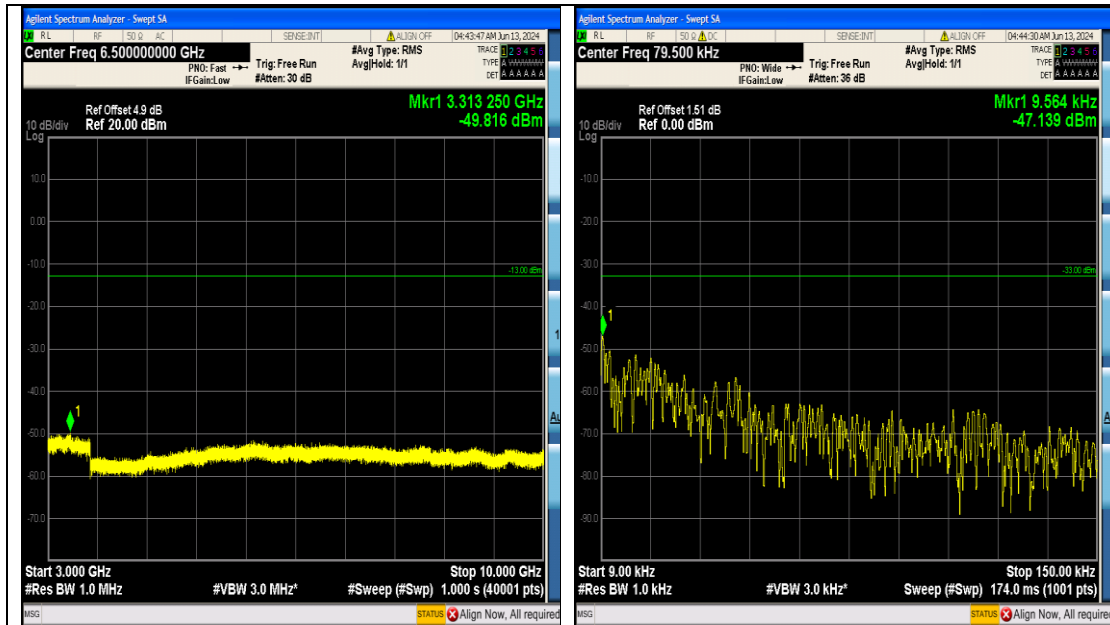

Band5_5MHz_QPSK_20525_25RB#0_1000~3000_00_1000~3000

Band5_5MHz_QPSK_20525_25RB#0_3000~10000_000_3000~10000

Band5_5MHz_QPSK_20625_25RB#0_0.009~0.15_15_0.009~0.15

Band5_5MHz_QPSK_20625_25RB#0_0.15~30_0.15~30