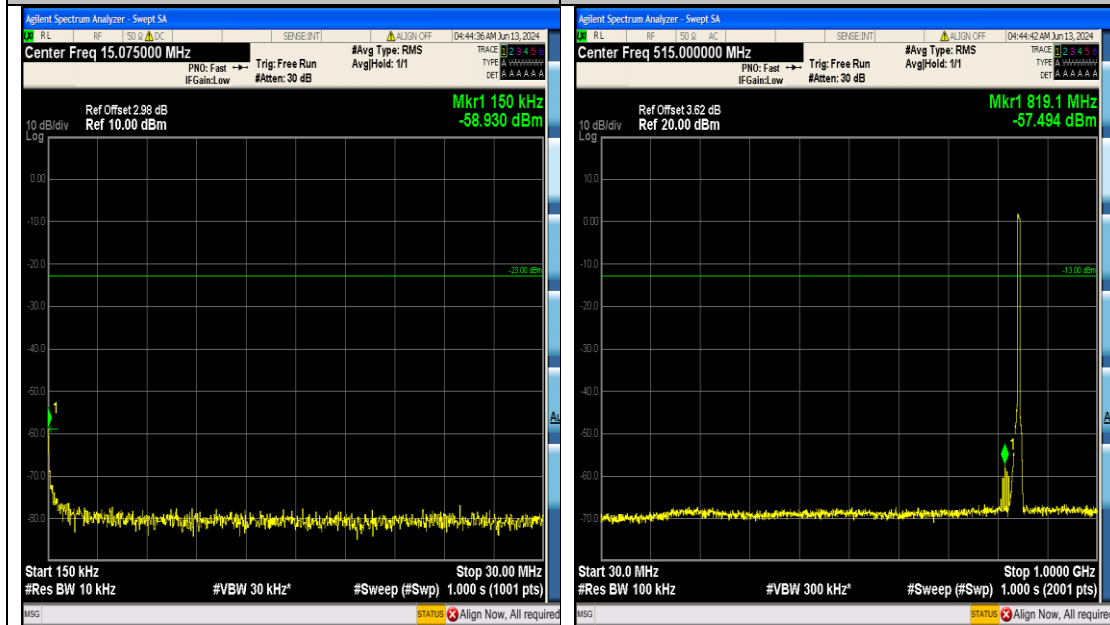

Band5_5MHz_16QAM_20625_25RB#0_0.15~30_0.15~30

Band5_5MHz_16QAM_20625_25RB#0_30~1000_30~1000