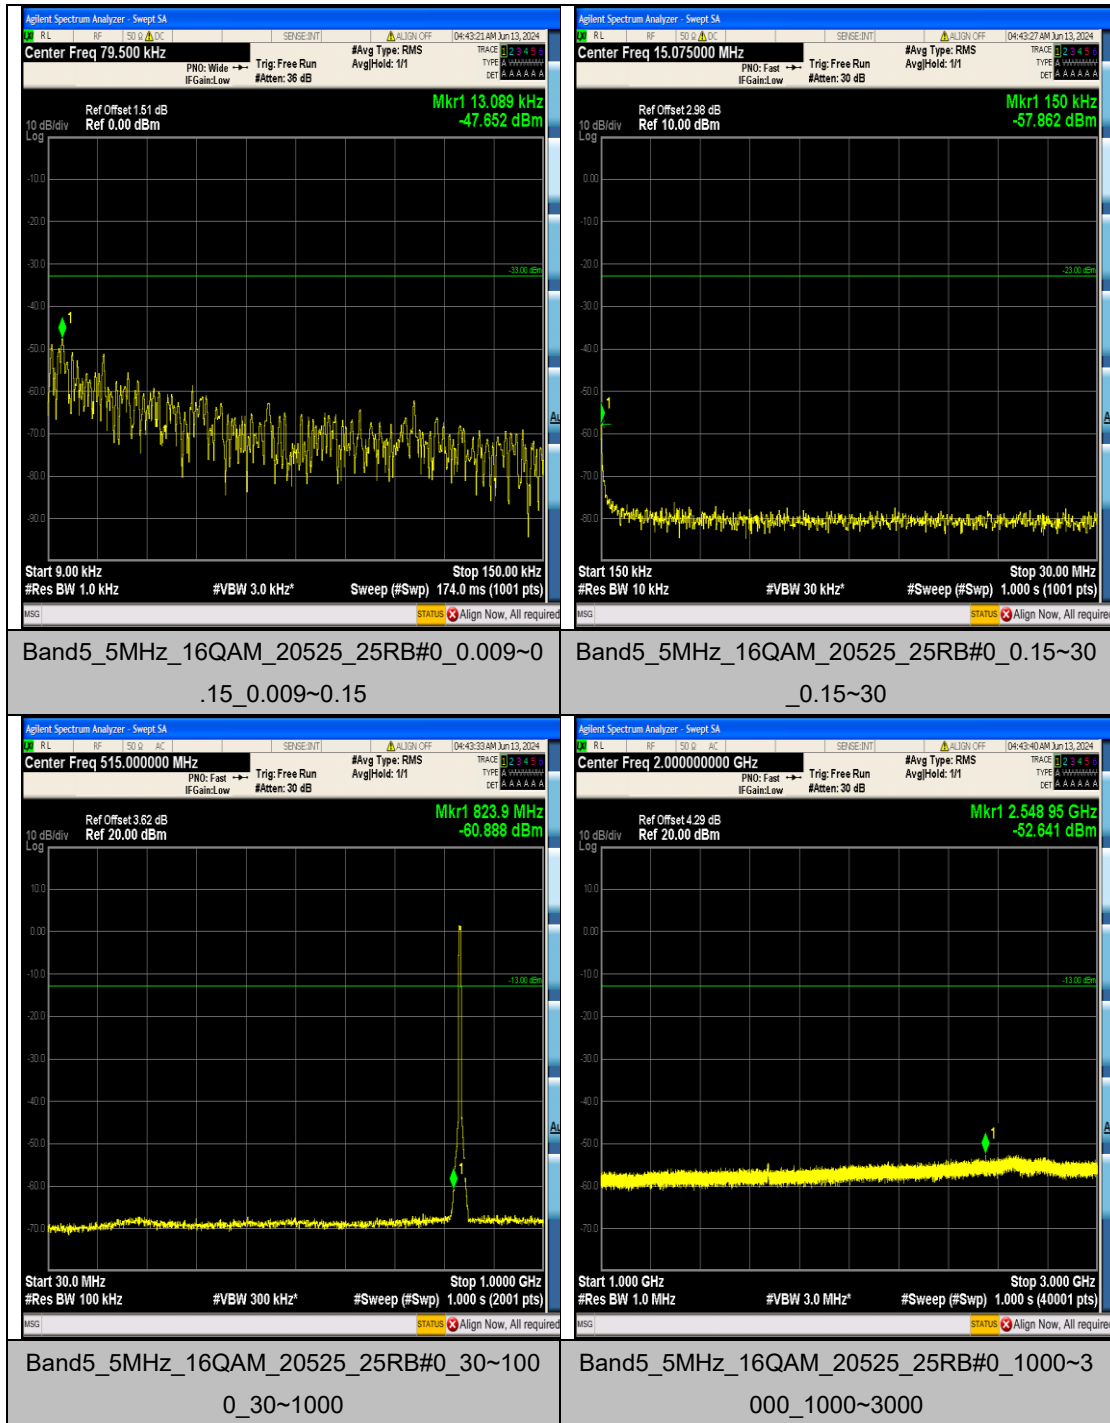

Band5_5MHz_QPSK_20525_25RB#0_1000~3000_00_1000~3000

Band5_5MHz_QPSK_20525_25RB#0_3000~10000_000_3000~10000

Band5_5MHz_QPSK_20625_25RB#0_0.009~0.15_15_0.009~0.15

Band5_5MHz_QPSK_20625_25RB#0_0.15~30_0.15~30

Band5_5MHz_16QAM_20525_25RB#0_3000~10000_3000~10000

Band5_5MHz_16QAM_20625_25RB#0_0.009~0.15_0.009~0.15

Band5_5MHz_16QAM_20625_25RB#0_0.15~30_0.15~30

Band5_5MHz_16QAM_20625_25RB#0_30~1000_30~1000