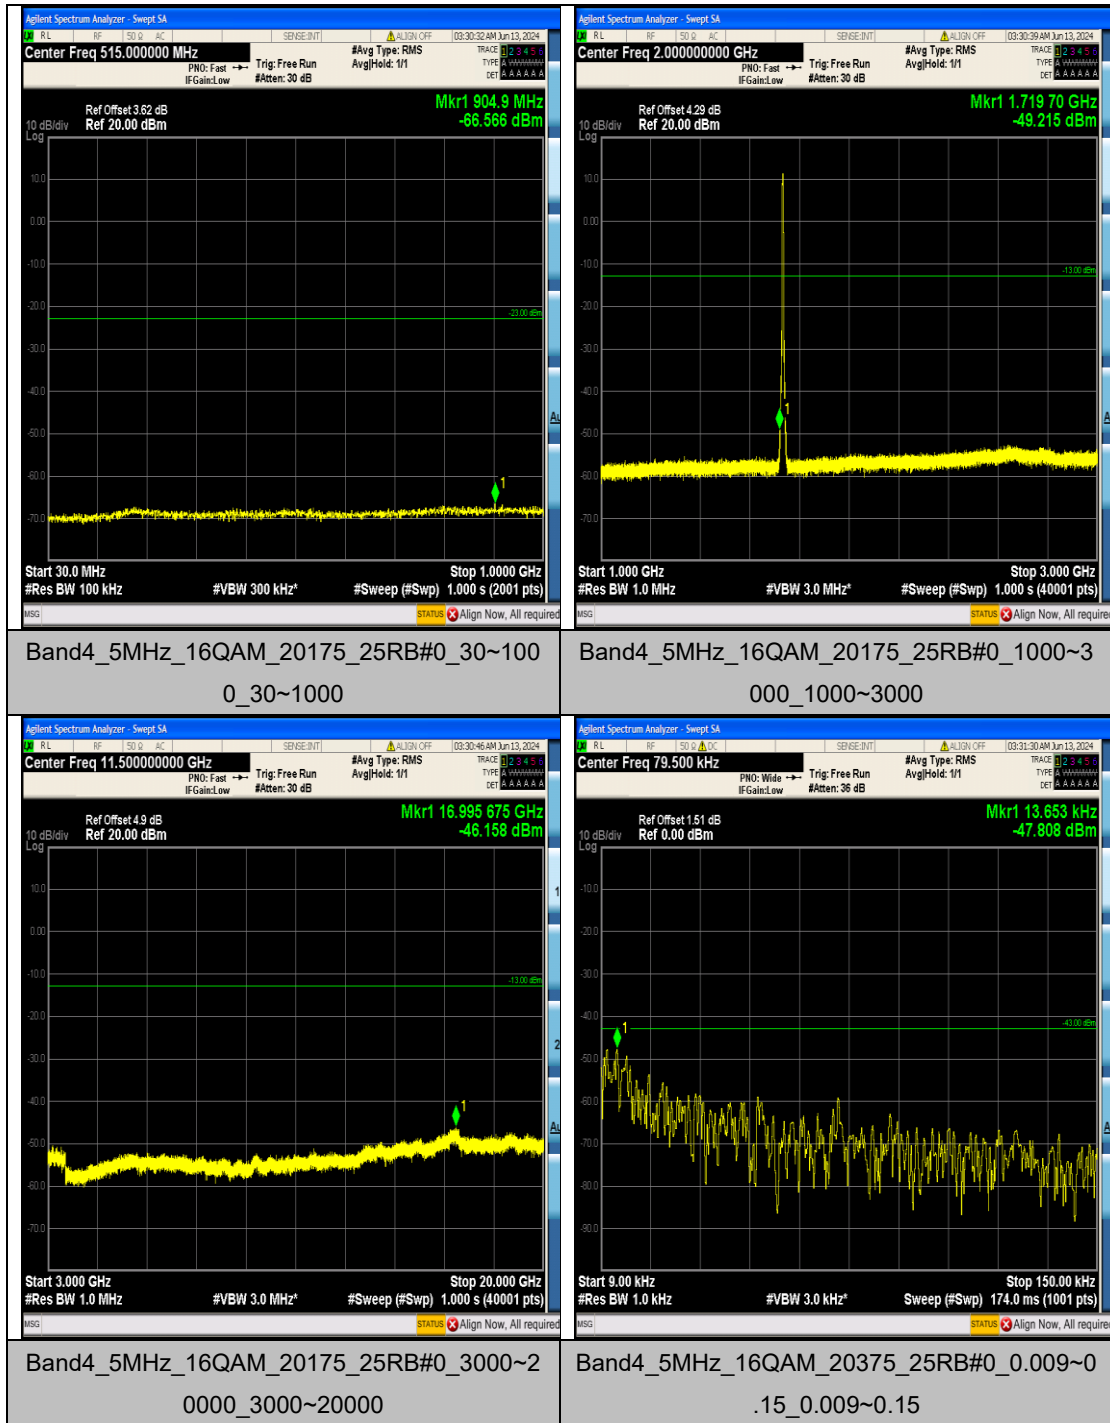

Band4_5MHz_QPSK_20375_25RB#0_3000~2000_3000~20000

Band4_5MHz_16QAM_19975_25RB#0_0.009~0.15_0.009~0.15

Band4_5MHz_16QAM_19975_25RB#0_0.15~30_0.15~30

Band4_5MHz_16QAM_19975_25RB#0_30~1000_30~1000

Band4_10MHz_16QAM_20175_50RB#0_3000~
20000_3000~20000

Band4_10MHz_16QAM_20350_50RB#0_0.009~
0.15_0.009~0.15

Band4_10MHz_16QAM_20350_50RB#0_0.15~3
0_0.15~30

Band4_10MHz_16QAM_20350_50RB#0_30~10
00_30~1000