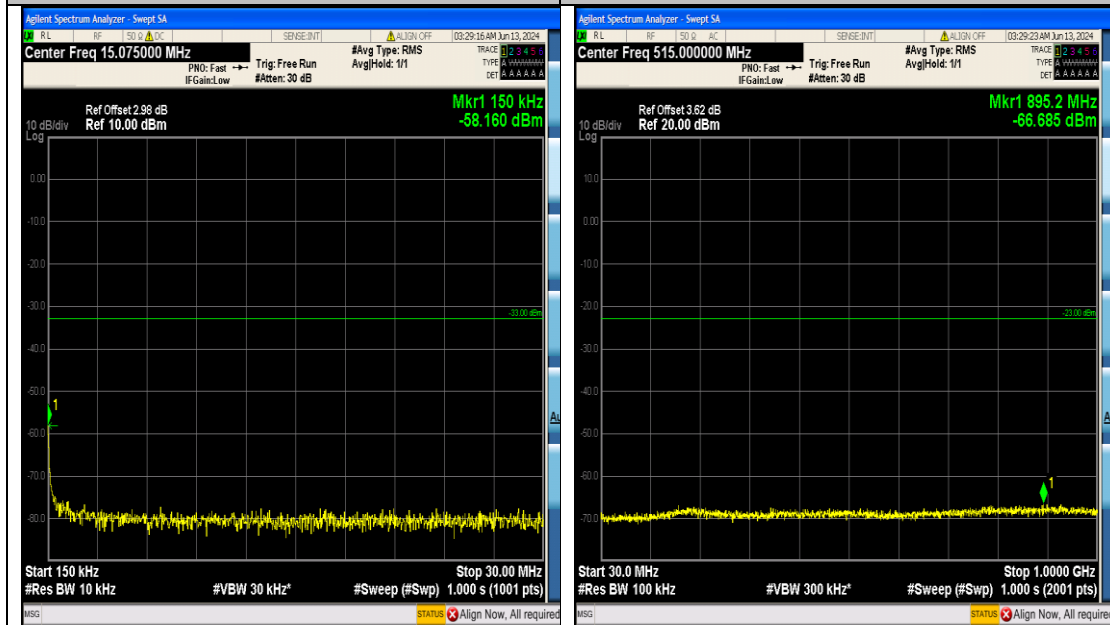

Band4_5MHz_QPSK_20375_25RB#0_3000~2000_3000~20000

Band4_5MHz_16QAM_19975_25RB#0_0.009~0.15_0.009~0.15

Band4_5MHz_16QAM_19975_25RB#0_0.15~30_0.15~30

Band4_5MHz_16QAM_19975_25RB#0_30~1000_30~1000

Band4_10MHz_16QAM_20175_50RB#0_3000~
20000_3000~20000

Band4_10MHz_16QAM_20350_50RB#0_0.009~
0.15_0.009~0.15

Band4_10MHz_16QAM_20350_50RB#0_0.15~3
0_0.15~30

Band4_10MHz_16QAM_20350_50RB#0_30~10
00_30~1000