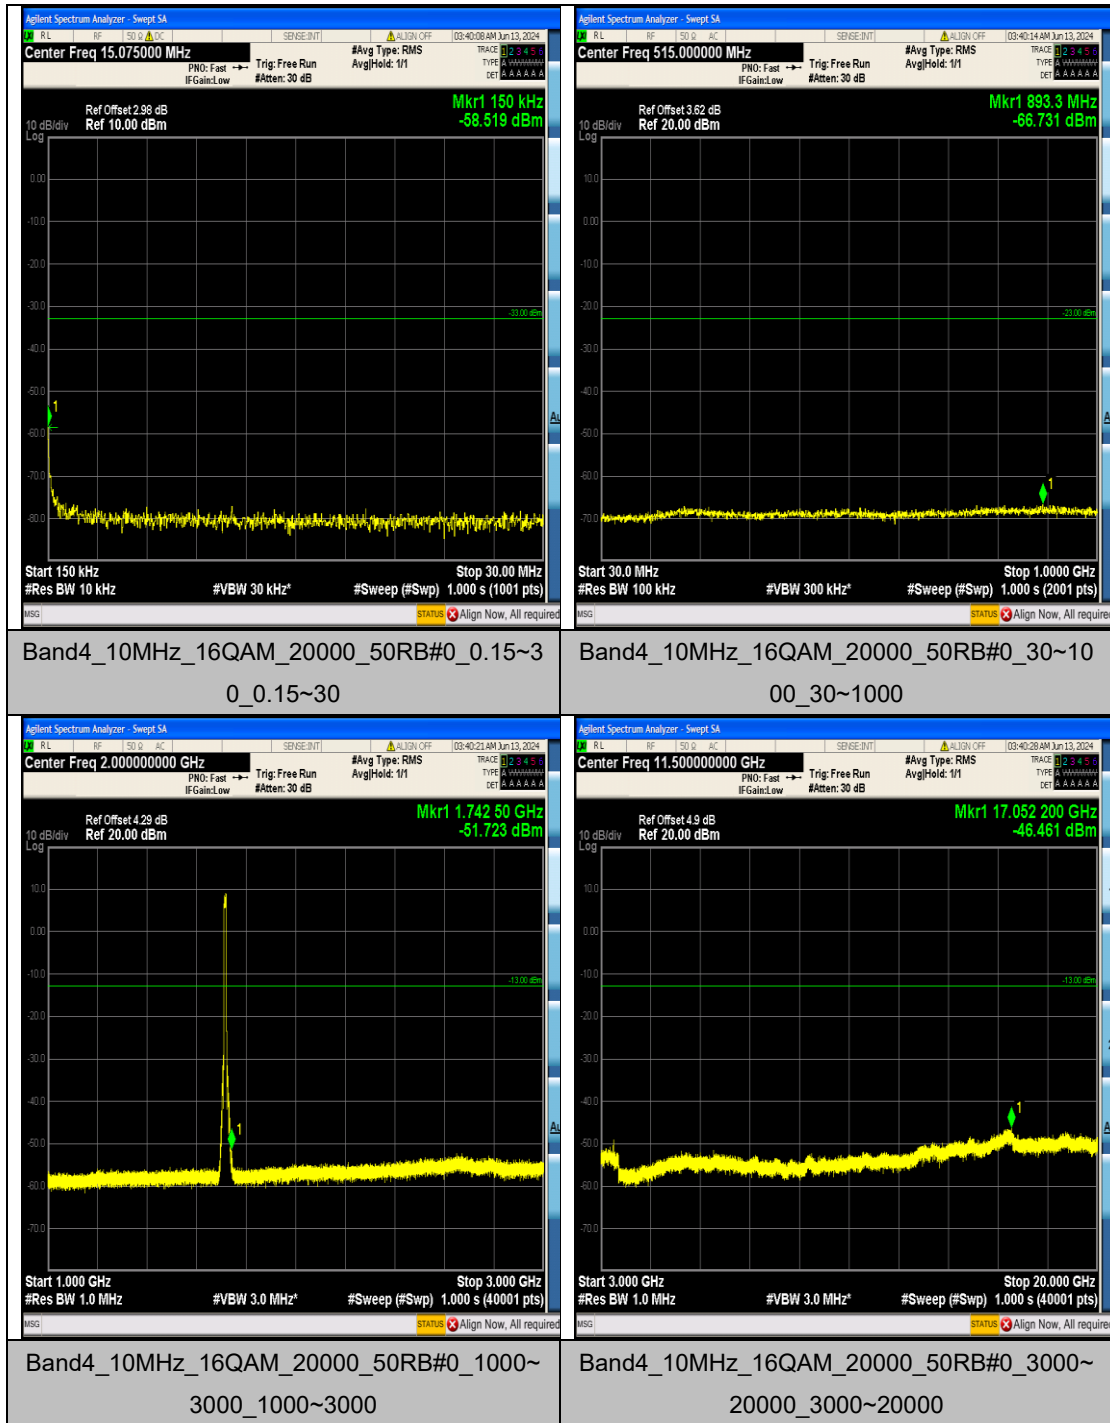

Band4_5MHz_QPSK_20375_25RB#0_3000~2000_3000~20000

Band4_5MHz_16QAM_19975_25RB#0_0.009~0.15_0.009~0.15

Band4_5MHz_16QAM_19975_25RB#0_0.15~30_0.15~30

Band4_5MHz_16QAM_19975_25RB#0_30~1000_30~1000

Band4_10MHz_16QAM_20175_50RB#0_3000~
20000_3000~20000

Band4_10MHz_16QAM_20350_50RB#0_0.009~
0.15_0.009~0.15

Band4_10MHz_16QAM_20350_50RB#0_0.15~3
0_0.15~30

Band4_10MHz_16QAM_20350_50RB#0_30~10
00_30~1000