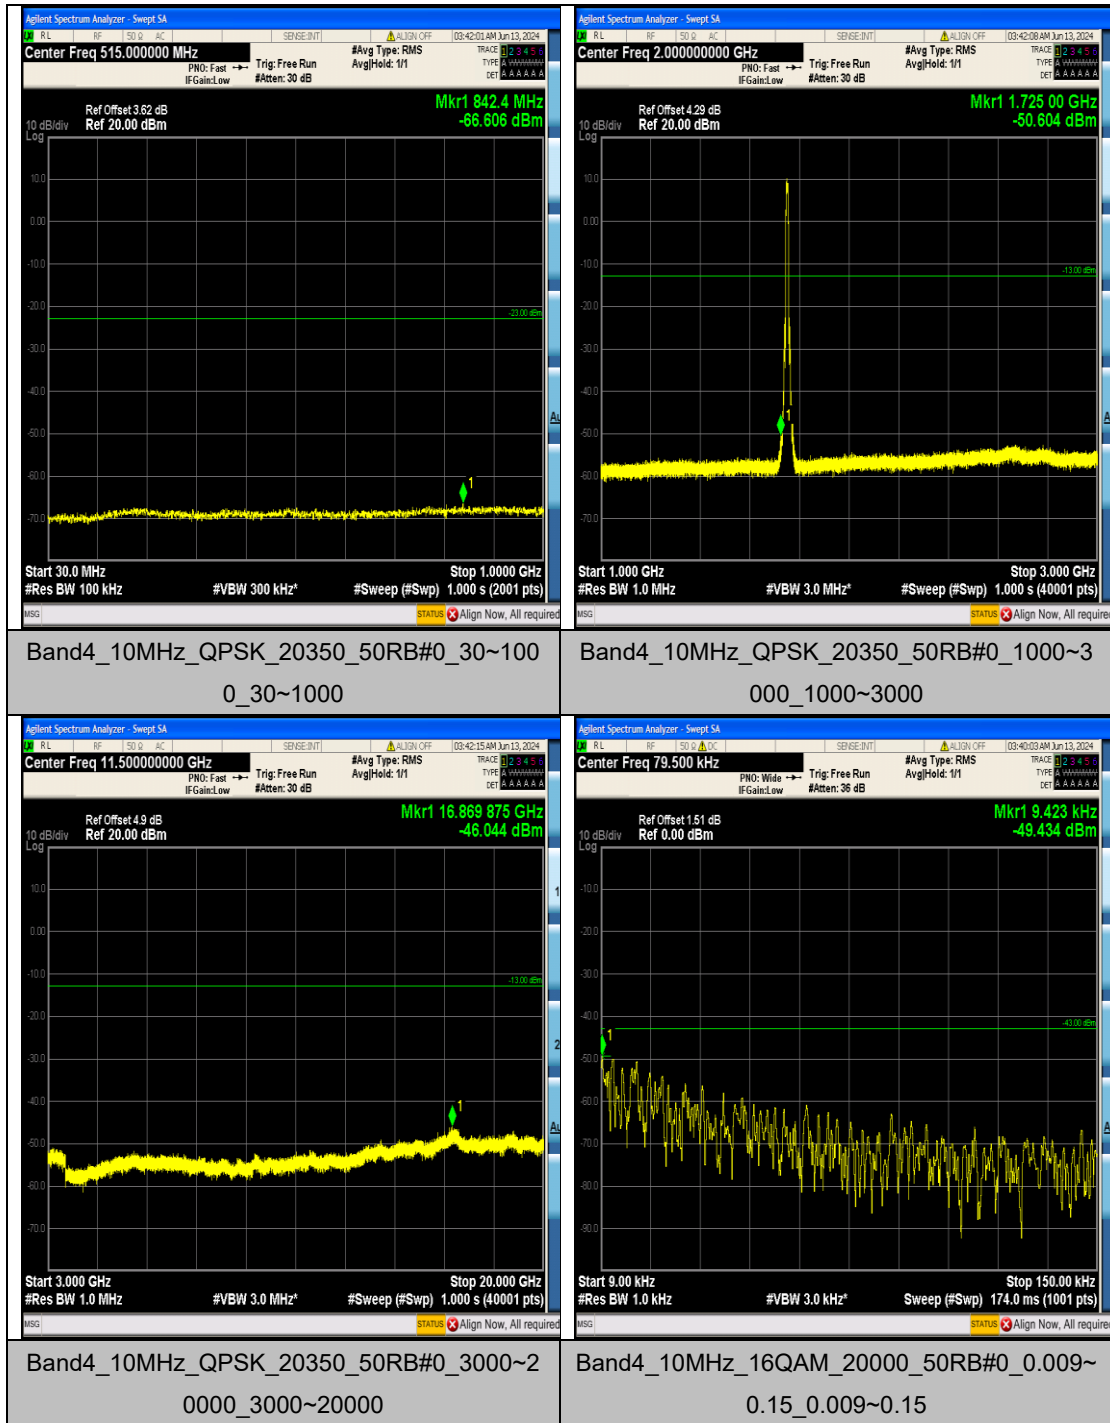

Band4_5MHz_QPSK_20375_25RB#0_3000~2000_3000~20000

Band4_5MHz_16QAM_19975_25RB#0_0.009~0.15_0.009~0.15

Band4_5MHz_16QAM_19975_25RB#0_0.15~30_0.15~30

Band4_5MHz_16QAM_19975_25RB#0_30~1000_30~1000

Band4_10MHz_16QAM_20175_50RB#0_3000~
20000_3000~20000

Band4_10MHz_16QAM_20350_50RB#0_0.009~
0.15_0.009~0.15

Band4_10MHz_16QAM_20350_50RB#0_0.15~3
0_0.15~30

Band4_10MHz_16QAM_20350_50RB#0_30~10
00_30~1000