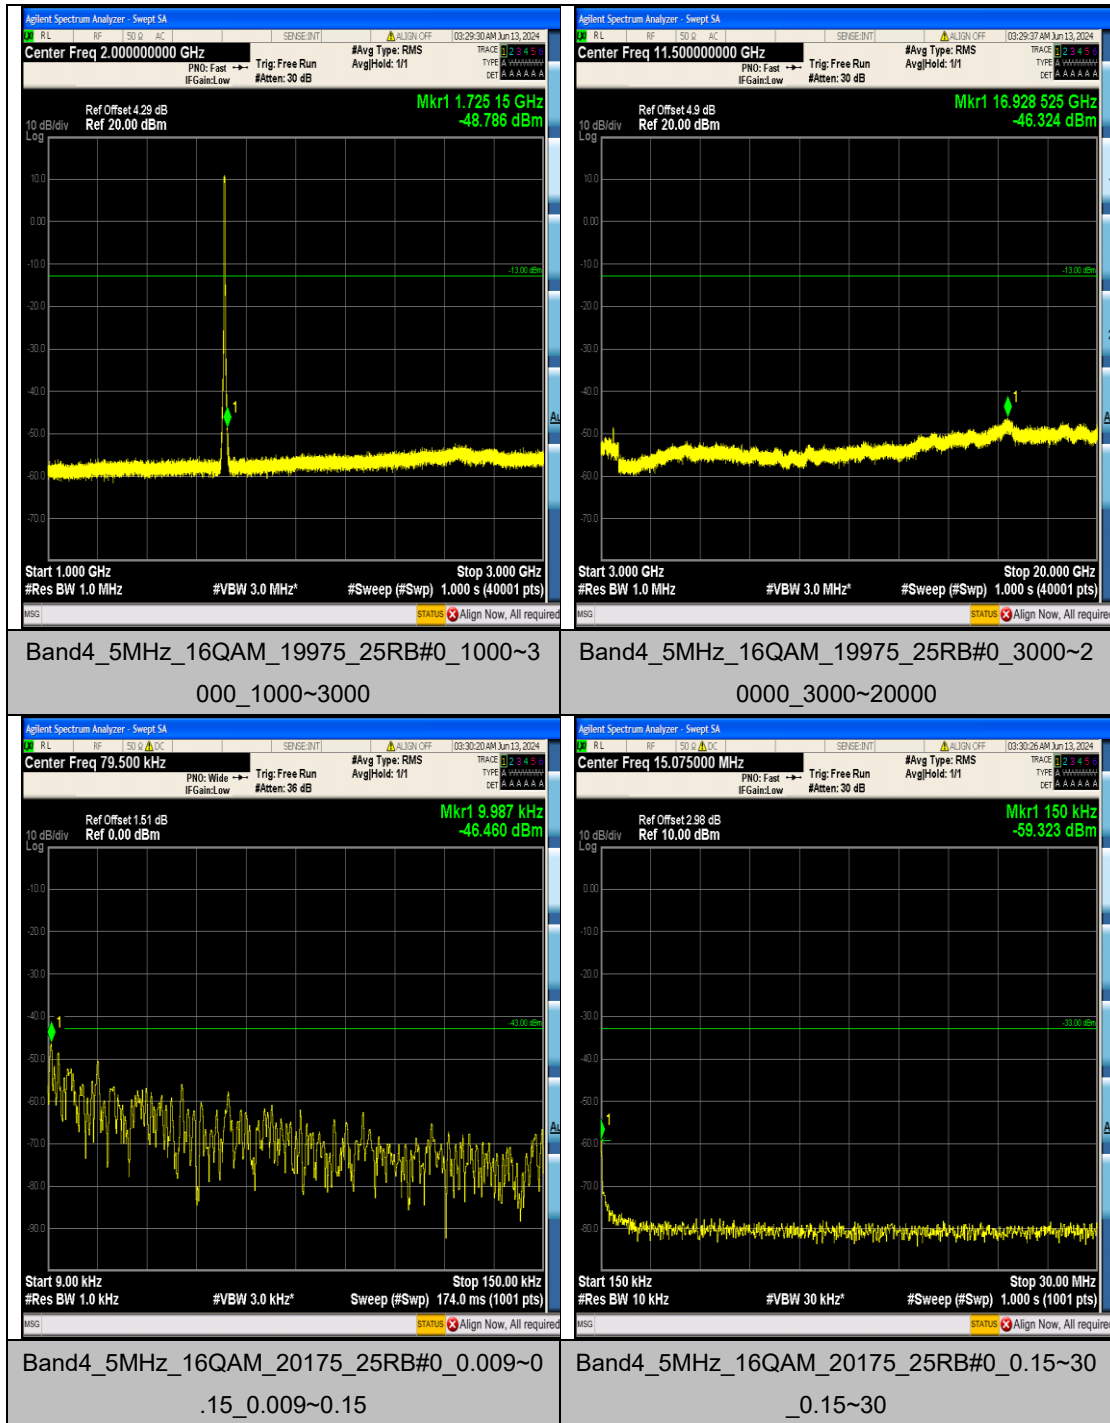

Band4_5MHz_QPSK_20375_25RB#0_3000~2000_3000~20000

Band4_5MHz_16QAM_19975_25RB#0_0.009~0.15_0.009~0.15

Band4_5MHz_16QAM_19975_25RB#0_0.15~30_0.15~30

Band4_5MHz_16QAM_19975_25RB#0_30~1000_30~1000

Band4_10MHz_16QAM_20175_50RB#0_3000~
20000_3000~20000

Band4_10MHz_16QAM_20350_50RB#0_0.009~
0.15_0.009~0.15

Band4_10MHz_16QAM_20350_50RB#0_0.15~3
0_0.15~30

Band4_10MHz_16QAM_20350_50RB#0_30~10
00_30~1000