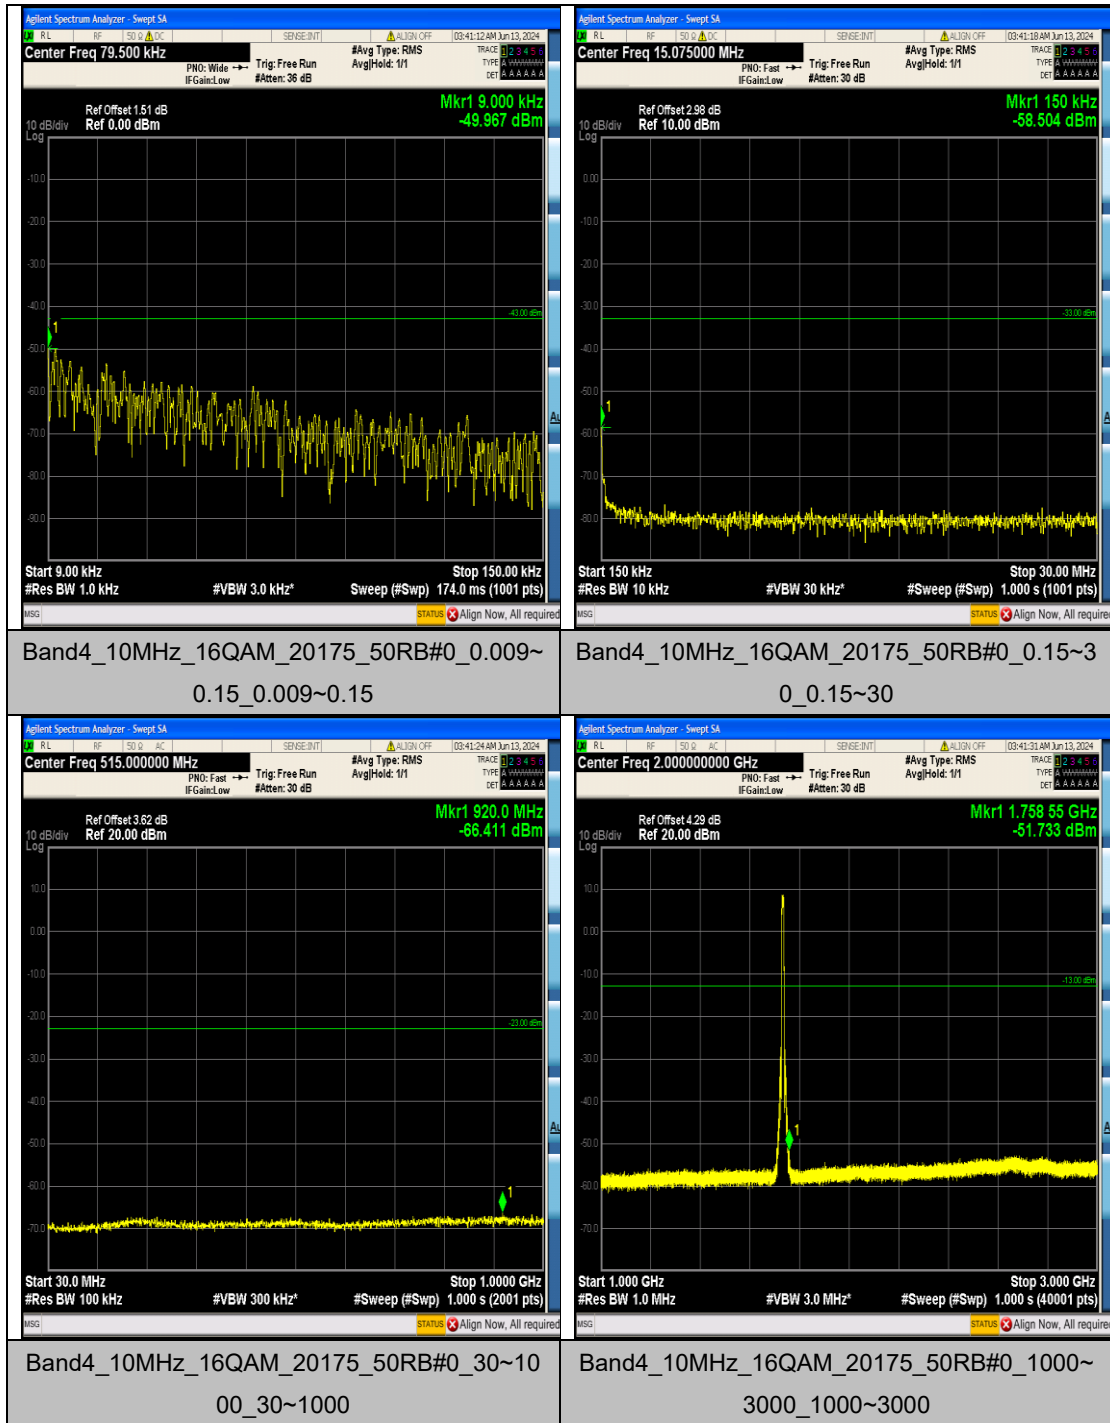

Band4_5MHz_QPSK_20375_25RB#0_3000~2000_3000~20000

Band4_5MHz_16QAM_19975_25RB#0_0.009~0.15_0.009~0.15

Band4_5MHz_16QAM_19975_25RB#0_0.15~30_0.15~30

Band4_5MHz_16QAM_19975_25RB#0_30~1000_30~1000

Band4_10MHz_16QAM_20175_50RB#0_3000~
20000_3000~20000

Band4_10MHz_16QAM_20350_50RB#0_0.009~
0.15_0.009~0.15

Band4_10MHz_16QAM_20350_50RB#0_0.15~3
0_0.15~30

Band4_10MHz_16QAM_20350_50RB#0_30~10
00_30~1000