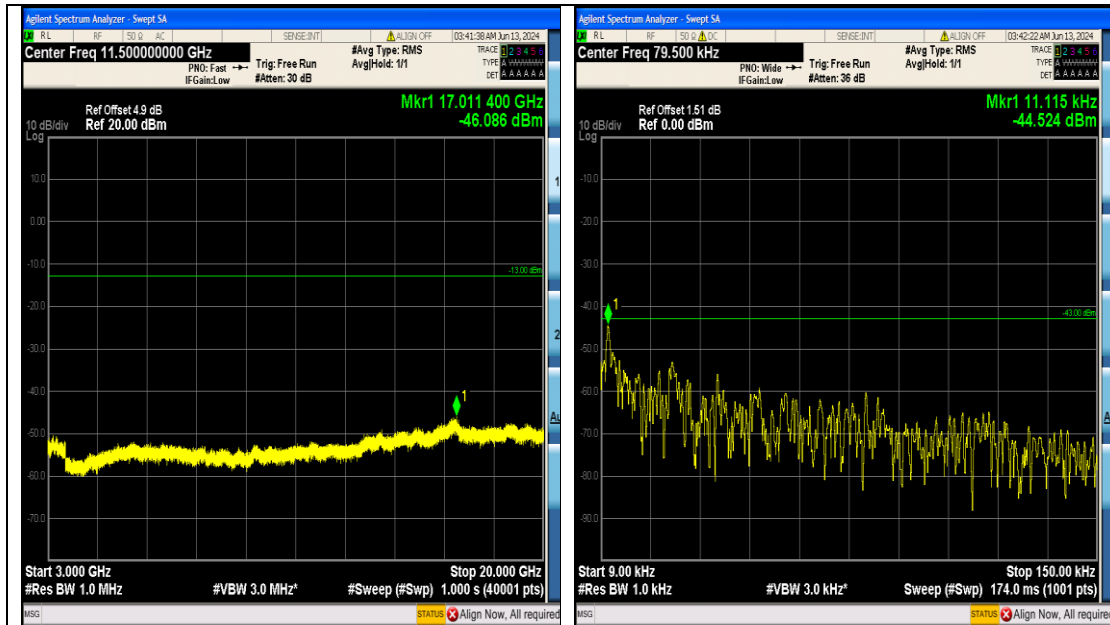

Band4_5MHz_QPSK_20375_25RB#0_3000~2000_3000~20000

Band4_5MHz_16QAM_19975_25RB#0_0.009~0.15_0.009~0.15

Band4_5MHz_16QAM_19975_25RB#0_0.15~30_0.15~30

Band4_5MHz_16QAM_19975_25RB#0_30~1000_30~1000

Band4_10MHz_16QAM_20175_50RB#0_3000~
20000_3000~20000

Band4_10MHz_16QAM_20350_50RB#0_0.009~
0.15_0.009~0.15

Band4_10MHz_16QAM_20350_50RB#0_0.15~3
0_0.15~30

Band4_10MHz_16QAM_20350_50RB#0_30~10
00_30~1000