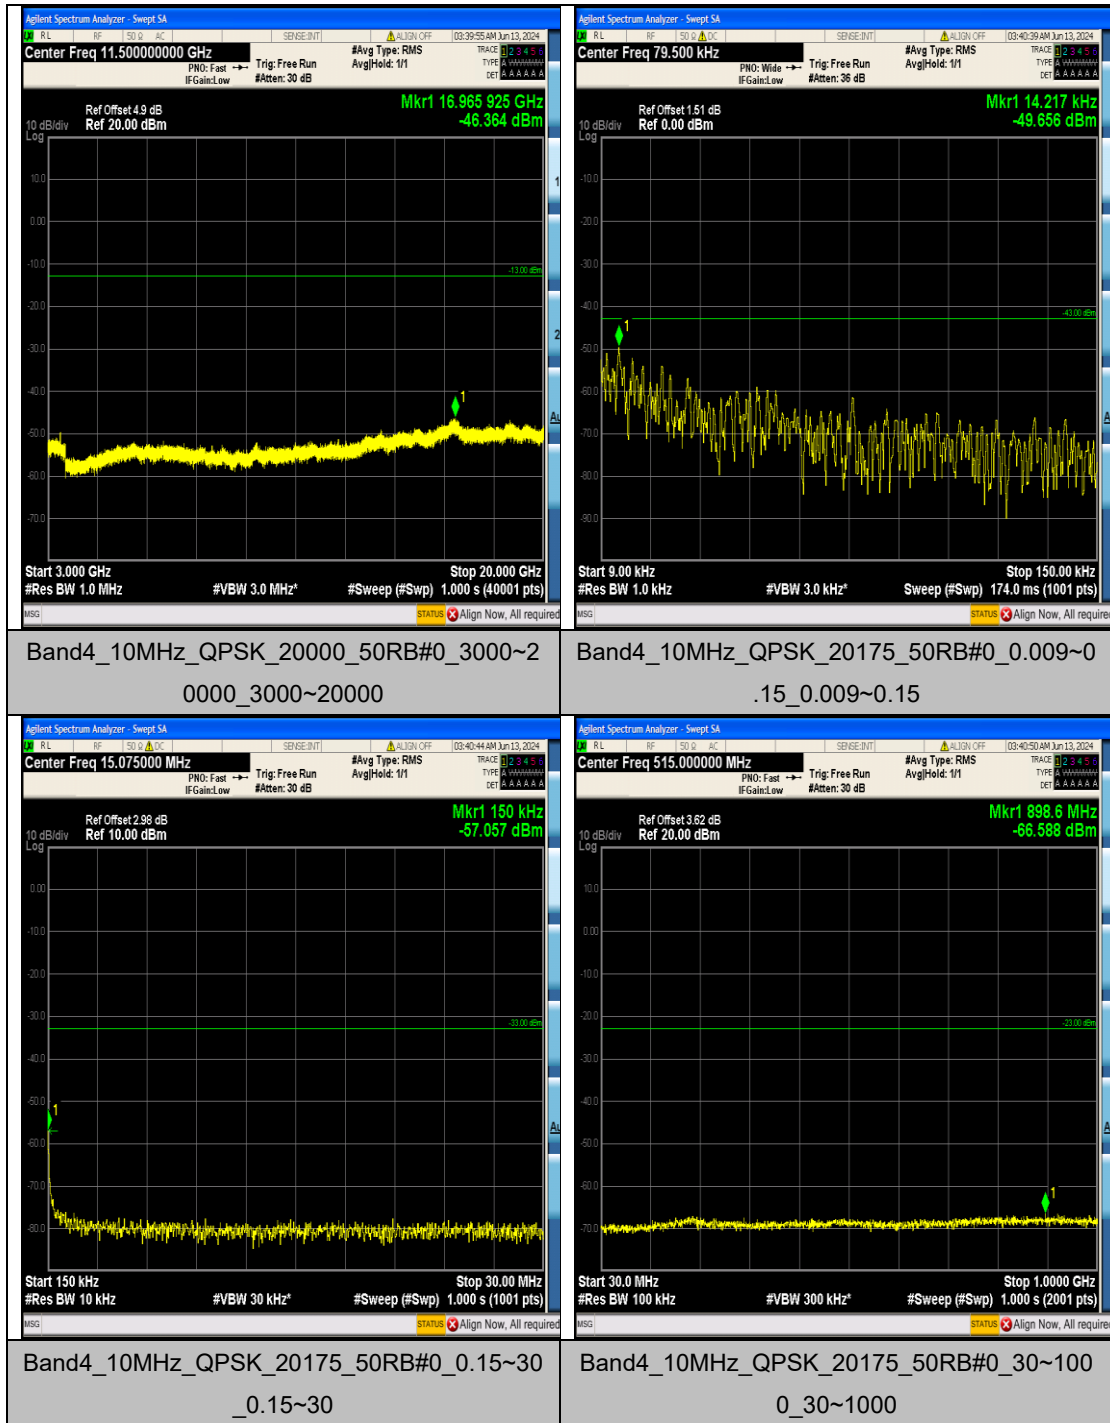

Band4_5MHz_QPSK_20375_25RB#0_3000~2000_3000~20000

Band4_5MHz_16QAM_19975_25RB#0_0.009~0.15_0.009~0.15

Band4_5MHz_16QAM_19975_25RB#0_0.15~30_0.15~30

Band4_5MHz_16QAM_19975_25RB#0_30~1000_30~1000

Band4_10MHz_16QAM_20175_50RB#0_3000~
20000_3000~20000

Band4_10MHz_16QAM_20350_50RB#0_0.009~
0.15_0.009~0.15

Band4_10MHz_16QAM_20350_50RB#0_0.15~3
0_0.15~30

Band4_10MHz_16QAM_20350_50RB#0_30~10
00_30~1000