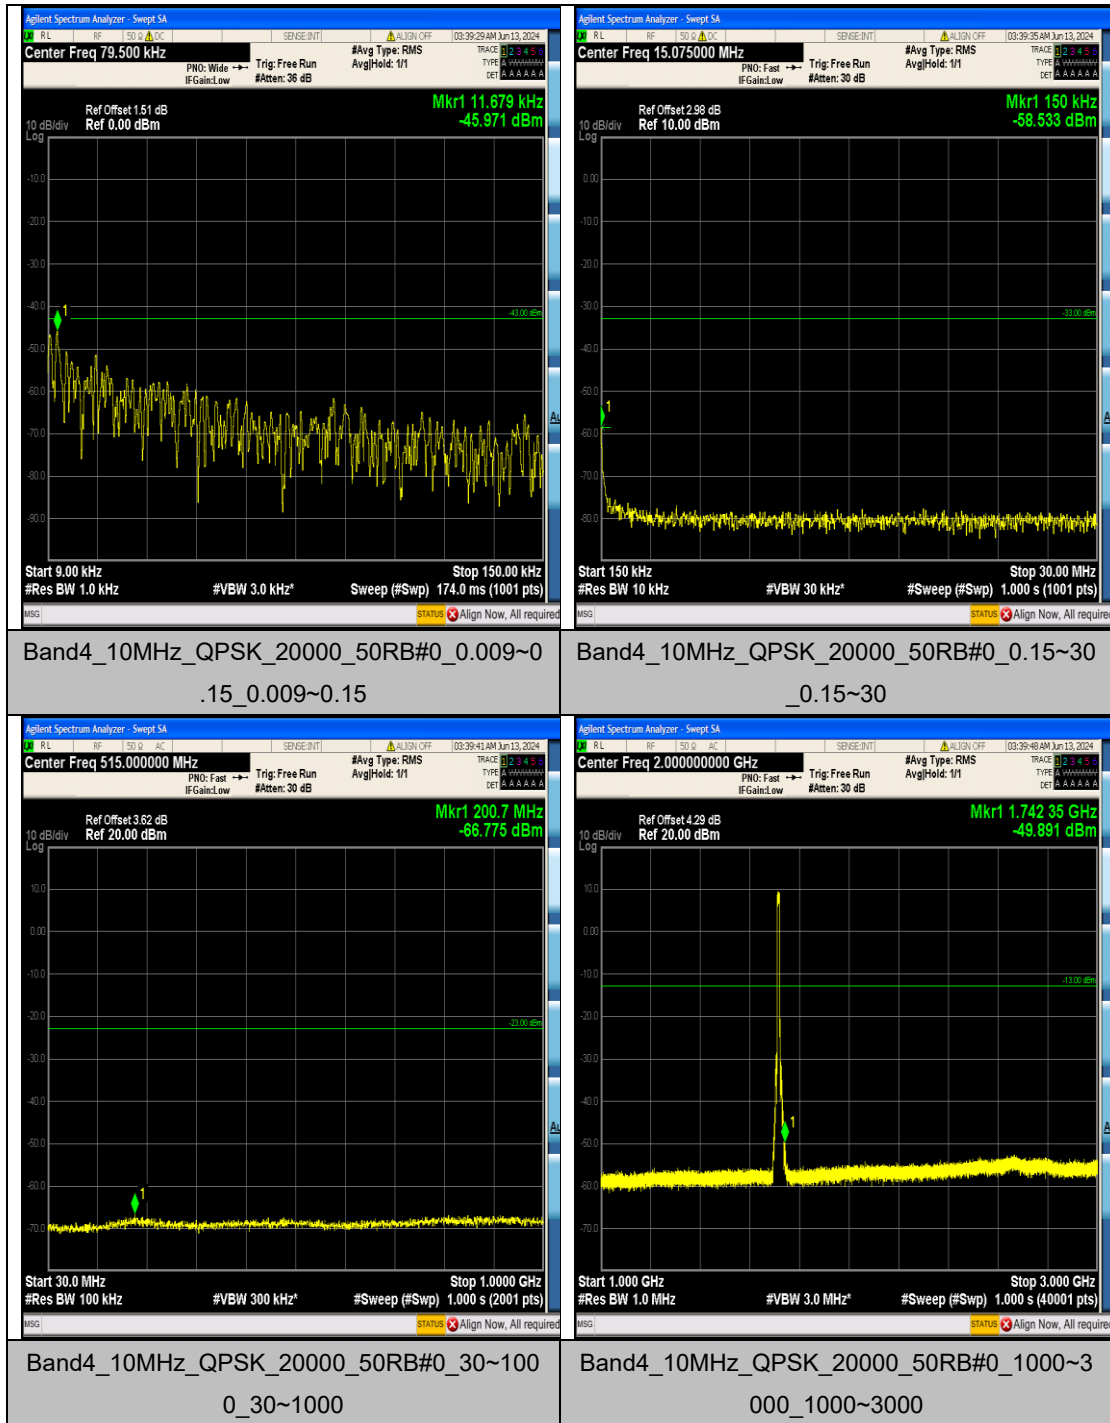

Band4_5MHz_QPSK_20375_25RB#0_3000~2000_3000~20000

Band4_5MHz_16QAM_19975_25RB#0_0.009~0.15_0.009~0.15

Band4_5MHz_16QAM_19975_25RB#0_0.15~30_0.15~30

Band4_5MHz_16QAM_19975_25RB#0_30~1000_30~1000

Band4_10MHz_16QAM_20175_50RB#0_3000~
20000_3000~20000

Band4_10MHz_16QAM_20350_50RB#0_0.009~
0.15_0.009~0.15

Band4_10MHz_16QAM_20350_50RB#0_0.15~3
0_0.15~30

Band4_10MHz_16QAM_20350_50RB#0_30~10
00_30~1000