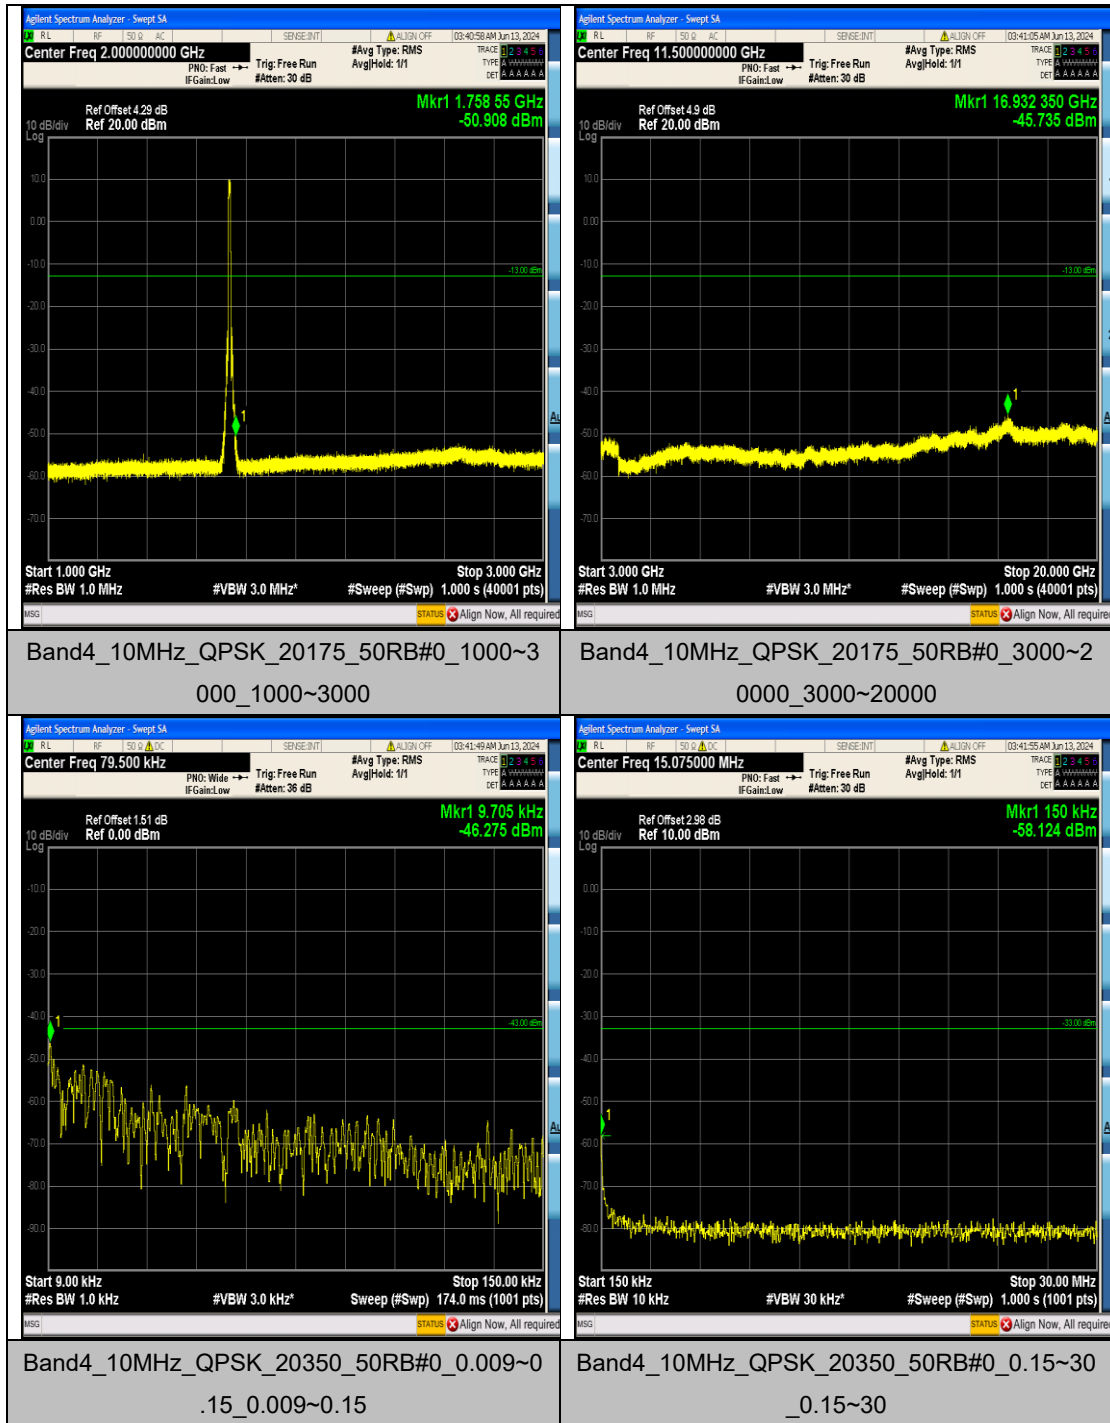

Band4_5MHz_QPSK_20375_25RB#0_3000~2000_3000~20000

Band4_5MHz_16QAM_19975_25RB#0_0.009~0.15_0.009~0.15

Band4_5MHz_16QAM_19975_25RB#0_0.15~30_0.15~30

Band4_5MHz_16QAM_19975_25RB#0_30~1000_30~1000

Band4_10MHz_16QAM_20175_50RB#0_3000~
20000_3000~20000

Band4_10MHz_16QAM_20350_50RB#0_0.009~
0.15_0.009~0.15

Band4_10MHz_16QAM_20350_50RB#0_0.15~3
0_0.15~30

Band4_10MHz_16QAM_20350_50RB#0_30~10
00_30~1000