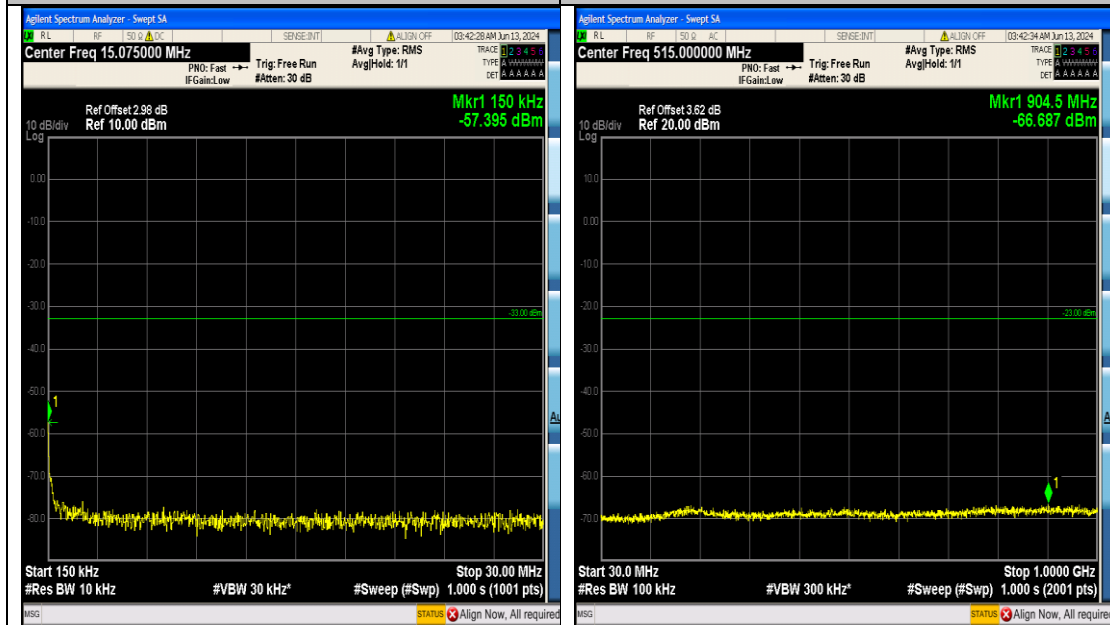

Band4_5MHz_QPSK_20375_25RB#0_3000~2000_3000~20000

Band4_5MHz_16QAM_19975_25RB#0_0.009~0.15_0.009~0.15

Band4_5MHz_16QAM_19975_25RB#0_0.15~30_0.15~30

Band4_5MHz_16QAM_19975_25RB#0_30~1000_30~1000

Band4_10MHz_16QAM_20175_50RB#0_3000~
20000_3000~20000

Band4_10MHz_16QAM_20350_50RB#0_0.009~
0.15_0.009~0.15

Band4_10MHz_16QAM_20350_50RB#0_0.15~3
0_0.15~30

Band4_10MHz_16QAM_20350_50RB#0_30~10
00_30~1000