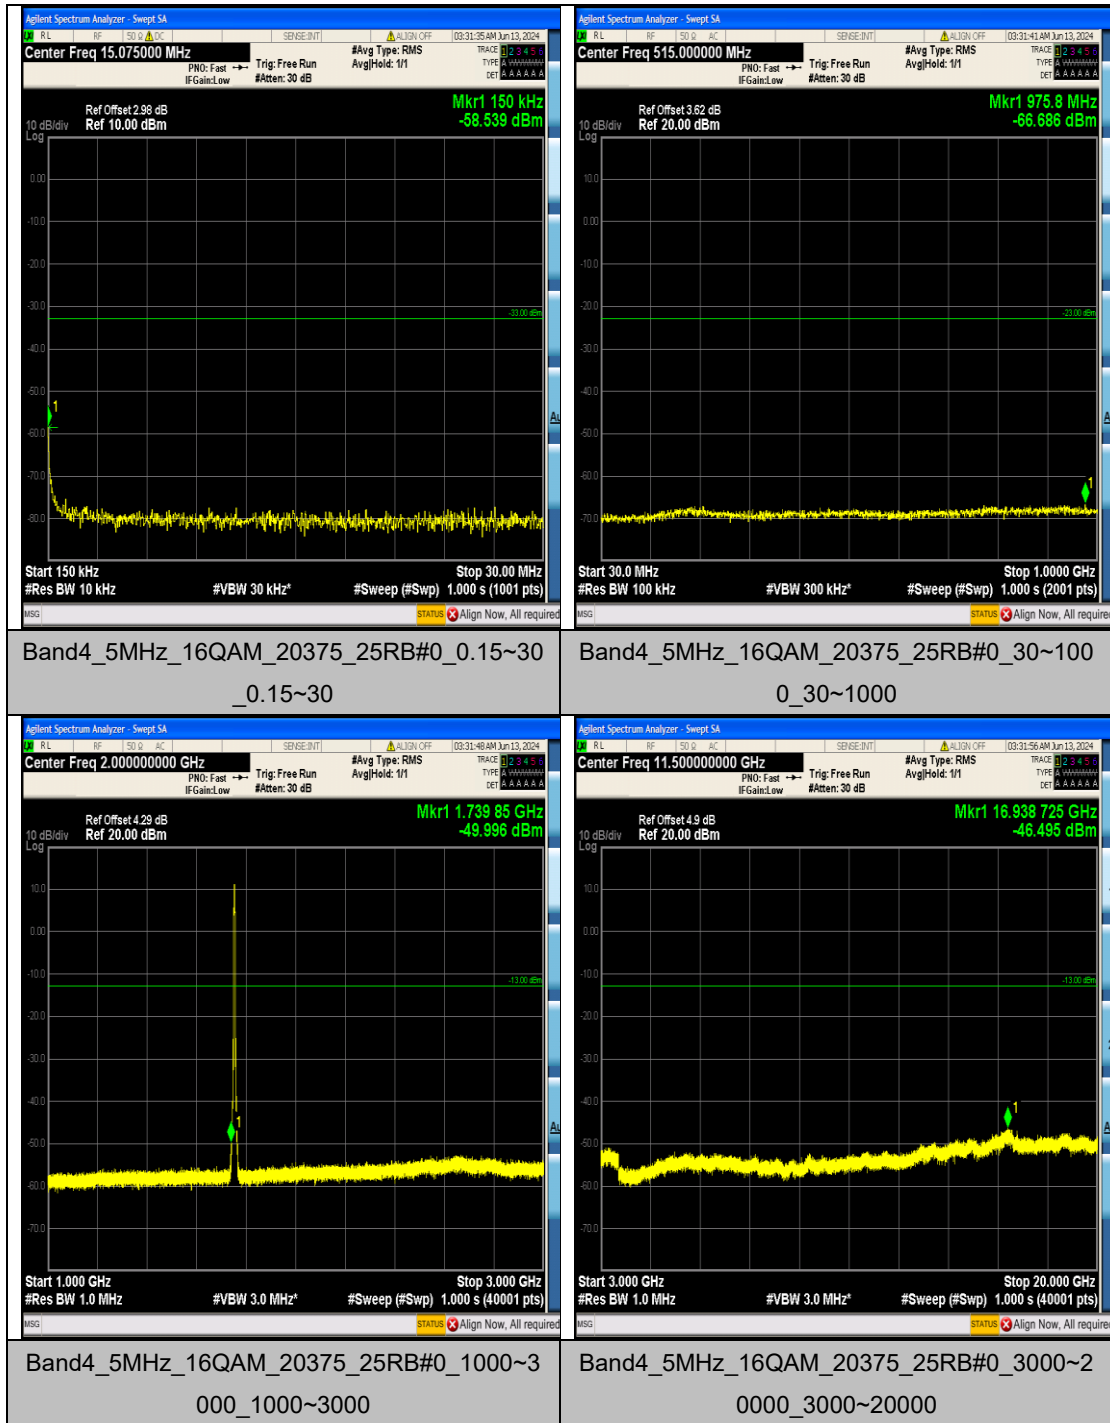

Band4_5MHz_QPSK_20375_25RB#0_3000~2000_3000~20000

Band4_5MHz_16QAM_19975_25RB#0_0.009~0.15_0.009~0.15

Band4_5MHz_16QAM_19975_25RB#0_0.15~30_0.15~30

Band4_5MHz_16QAM_19975_25RB#0_30~1000_30~1000

Band4_10MHz_16QAM_20175_50RB#0_3000~
20000_3000~20000

Band4_10MHz_16QAM_20350_50RB#0_0.009~
0.15_0.009~0.15

Band4_10MHz_16QAM_20350_50RB#0_0.15~3
0_0.15~30

Band4_10MHz_16QAM_20350_50RB#0_30~10
00_30~1000