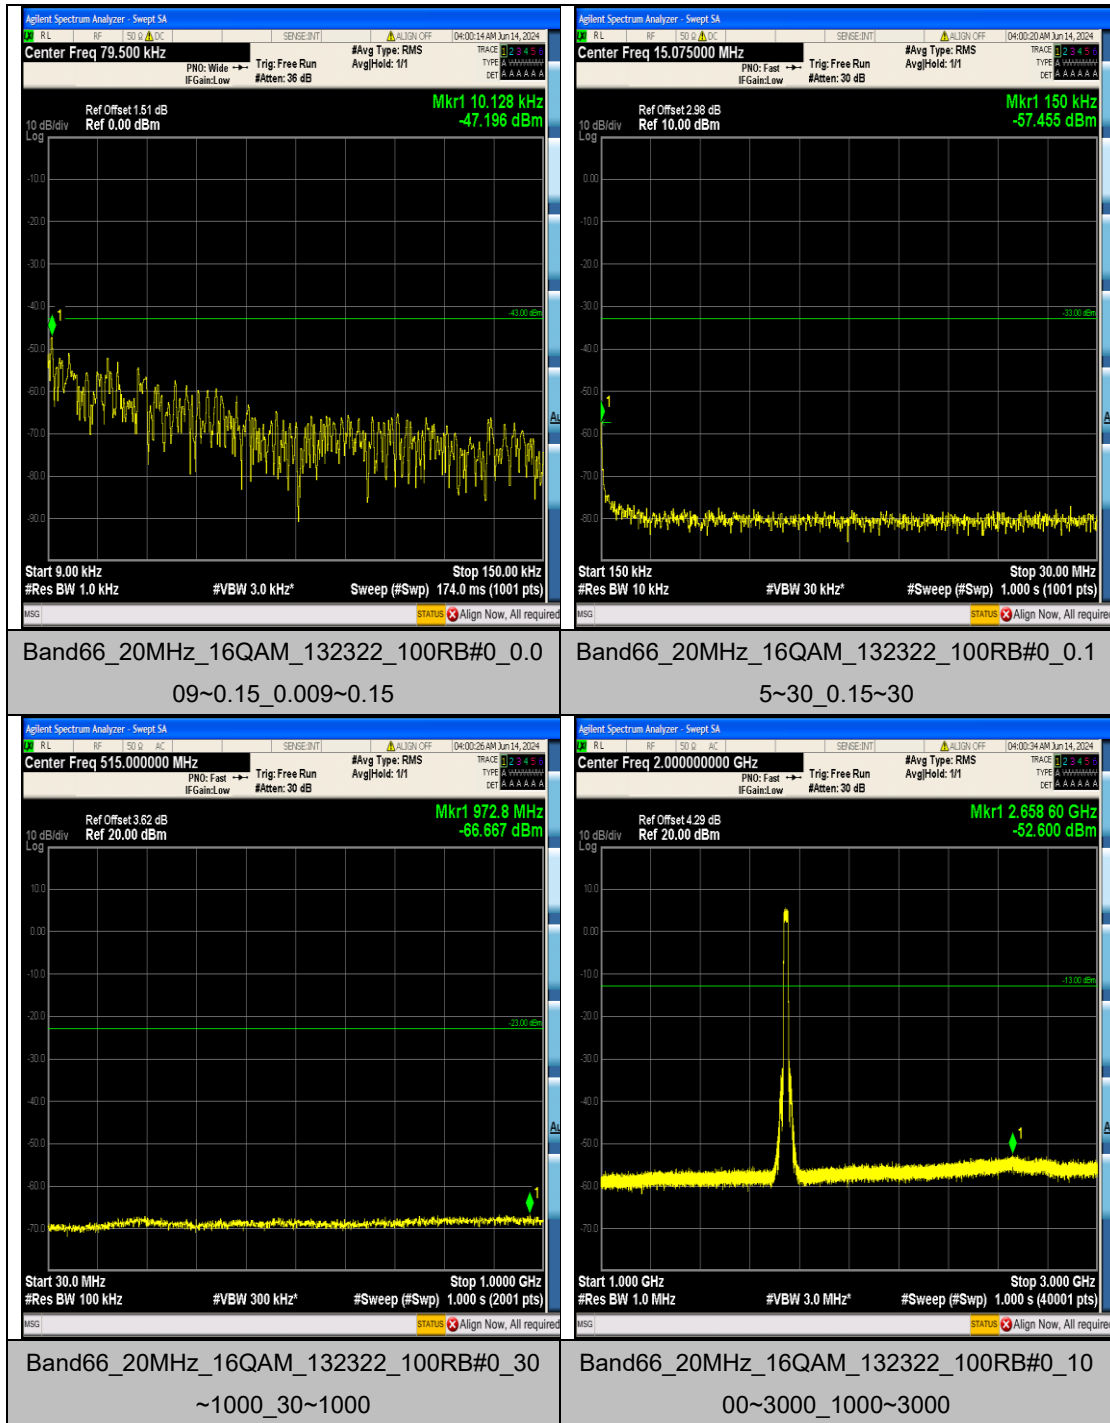

Band66\_20MHz\_16QAM\_132072\_100RB#0\_0.1  
5~30\_0.15~30

Band66\_20MHz\_16QAM\_132072\_100RB#0\_30  
~1000\_30~1000

Band66\_20MHz\_16QAM\_132072\_100RB#0\_10  
00~3000\_1000~3000

Band66\_20MHz\_16QAM\_132072\_100RB#0\_30  
00~20000\_3000~20000

## Appendix F: Frequency Stability