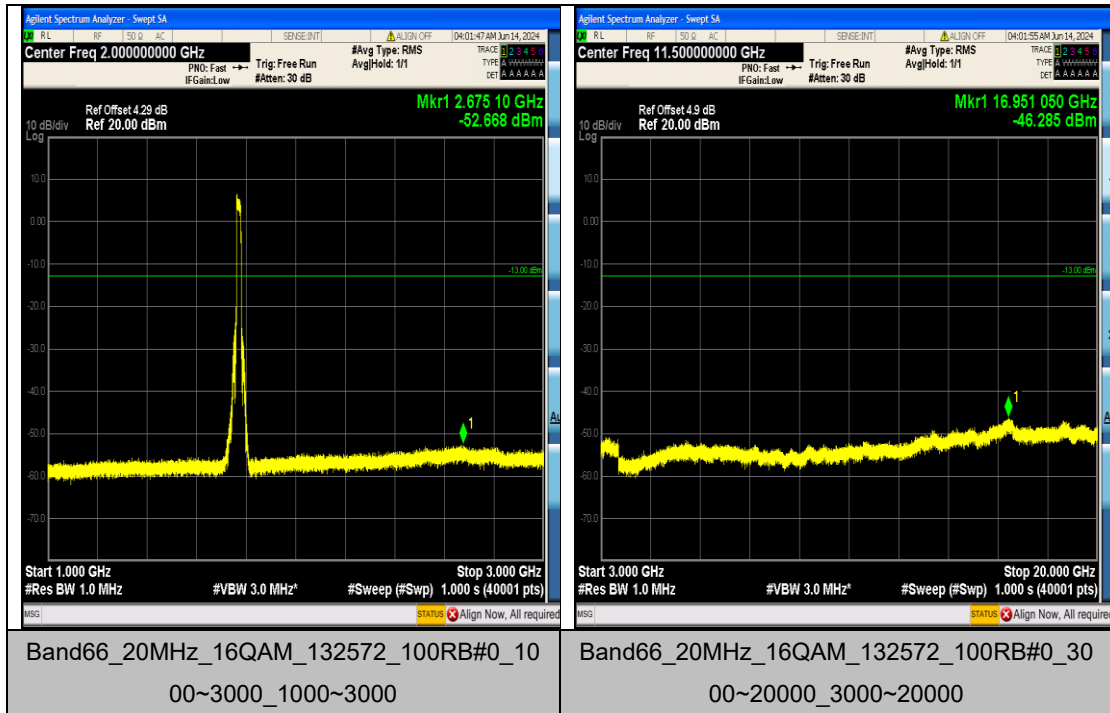

Band66\_20MHz\_16QAM\_132072\_100RB#0\_0.1  
5~30\_0.15~30

Band66\_20MHz\_16QAM\_132072\_100RB#0\_30  
~1000\_30~1000

Band66\_20MHz\_16QAM\_132072\_100RB#0\_10  
00~3000\_1000~3000

Band66\_20MHz\_16QAM\_132072\_100RB#0\_30  
00~20000\_3000~20000

## Appendix F: Frequency Stability

### Test Result

Temperature										
Band	Bandwidth	Modulation	Channel	RB Configure	Voltage [Vdc]	Temperature (°C)	Deviation (Hz)	Deviation (ppm)	Limit (ppm)	Verdict
Band66	1.4MHz	QPSK	131979	6RB#0	NV	-30	-10.74	-0.006278	±2.5	PASS
Band66	1.4MHz	QPSK	131979	6RB#0	NV	-20	-11.89	-0.006950	±2.5	PASS
Band66	1.4MHz	QPSK	131979	6RB#0	NV	-10	-14.25	-0.008330	±2.5	PASS
Band66	1.4MHz	QPSK	131979	6RB#0	NV	0	-14.26	-0.008336	±2.5	PASS
Band66	1.4MHz	QPSK	131979	6RB#0	NV	10	-13.30	-0.007775	±2.5	PASS
Band66	1.4MHz	QPSK	131979	6RB#0	NV	20	-17.64	-0.010312	±2.5	PASS
Band66	1.4MHz	QPSK	131979	6RB#0	NV	30	-8.25	-0.004823	±2.5	PASS
Band66	1.4MHz	QPSK	131979	6RB#0	NV	40	8.13	0.004752	±2.5	PASS
Band66	1.4MHz	QPSK	131979	6RB#0	NV	50	-11.09	-0.006483	±2.5	PASS
Band66	1.4MHz	QPSK	132322	6RB#0	NV	-30	-15.31	-0.008774	±2.5	PASS
Band66	1.4MHz	QPSK	132322	6RB#0	NV	-20	-13.20	-0.007564	±2.5	PASS
Band66	1.4MHz	QPSK	132322	6RB#0	NV	-10	-16.52	-0.009467	±2.5	PASS
Band66	1.4MHz	QPSK	132322	6RB#0	NV	0	-13.26	-0.007599	±2.5	PASS
Band66	1.4MHz	QPSK	132322	6RB#0	NV	10	-15.29	-0.008762	±2.5	PASS
Band66	1.4MHz	QPSK	132322	6RB#0	NV	20	-15.79	-0.009049	±2.5	PASS
Band66	1.4MHz	QPSK	132322	6RB#0	NV	30	-6.39	-0.003662	±2.5	PASS
Band66	1.4MHz	QPSK	132322	6RB#0	NV	40	-11.12	-0.006372	±2.5	PASS
Band66	1.4MHz	QPSK	132322	6RB#0	NV	50	4.01	0.002298	±2.5	PASS
Band66	1.4MHz	QPSK	13266	6RB#0	NV	-30	-16.72	-0.009397	±2.5	PASS