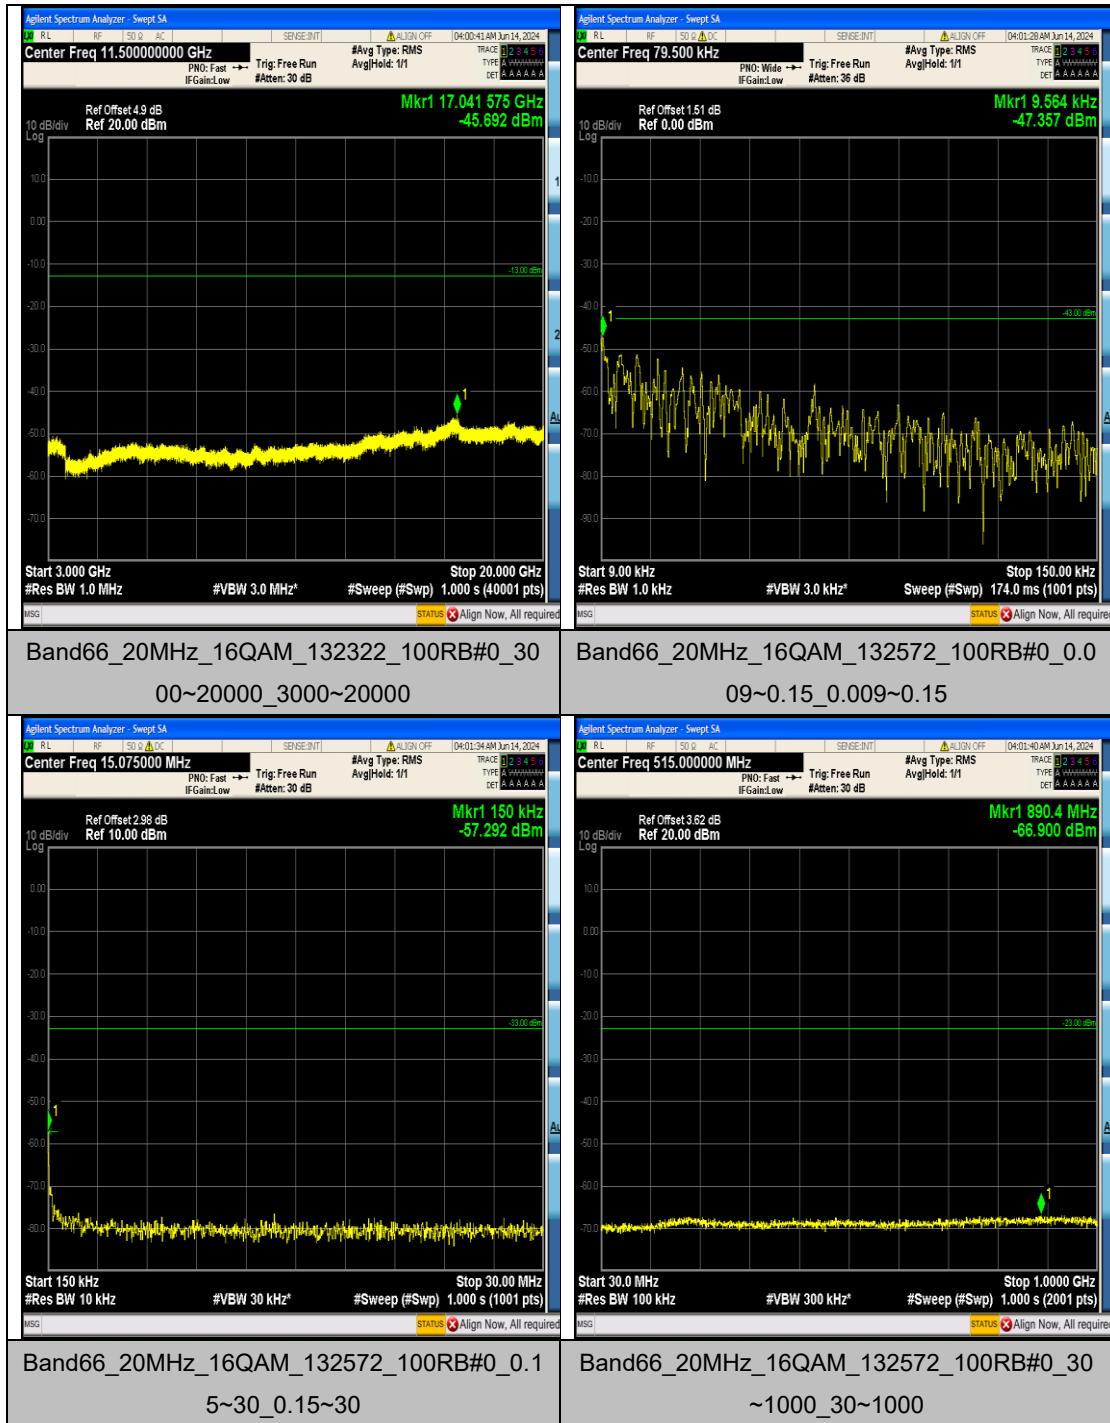

Band66\_20MHz\_16QAM\_132072\_100RB#0\_0.1  
5~30\_0.15~30

Band66\_20MHz\_16QAM\_132072\_100RB#0\_30  
~1000\_30~1000

Band66\_20MHz\_16QAM\_132072\_100RB#0\_10  
00~3000\_1000~3000

Band66\_20MHz\_16QAM\_132072\_100RB#0\_30  
00~20000\_3000~20000

## Appendix F: Frequency Stability