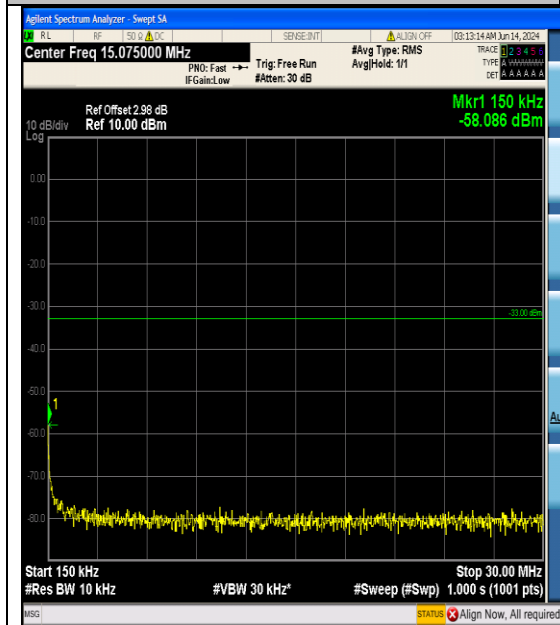

Band66_3MHz_16QAM_132322_15RB#0_3000
 ~20000_3000~20000

Band66_3MHz_16QAM_132657_15RB#0_0.009
 ~0.15_0.009~0.15

Band66_3MHz_16QAM_132657_15RB#0_0.15~
 30_0.15~30

Band66_3MHz_16QAM_132657_15RB#0_30~1
 000_30~1000