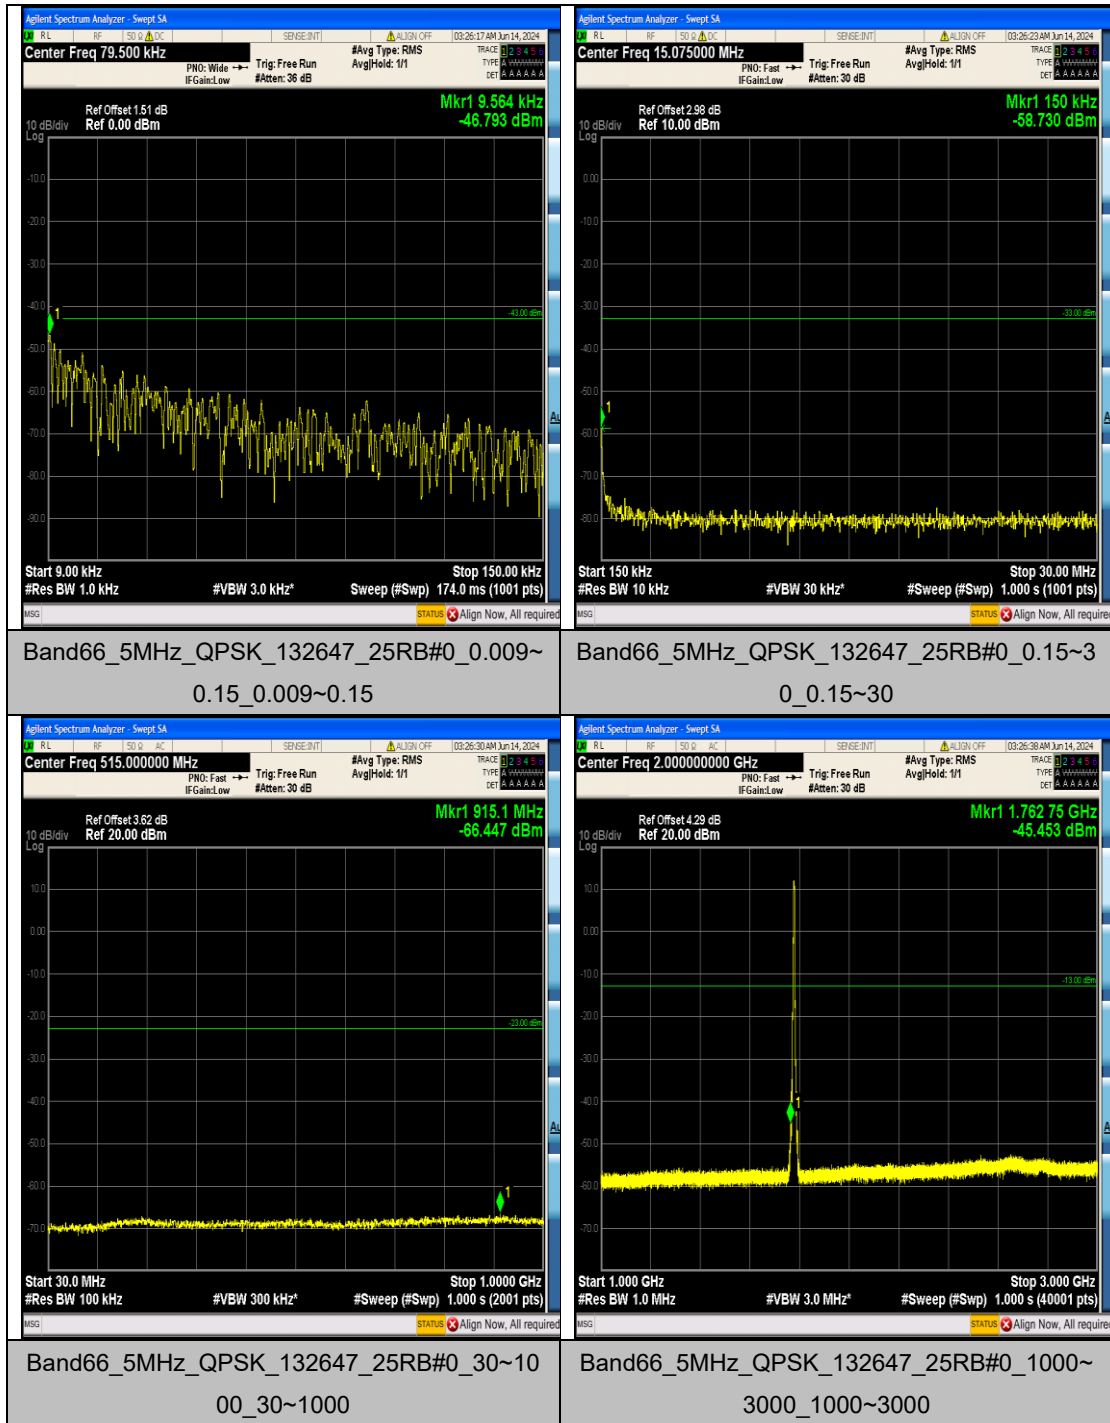

Band66_3MHz_16QAM_132322_15RB#0_3000
 ~20000_3000~20000

Band66_3MHz_16QAM_132657_15RB#0_0.009
 ~0.15_0.009~0.15

Band66_3MHz_16QAM_132657_15RB#0_0.15~
 30_0.15~30

Band66_3MHz_16QAM_132657_15RB#0_30~1
 000_30~1000

Band66_5MHz_QPSK_132647_25RB#0_3000~20000_3000~20000

Band66_5MHz_16QAM_131997_25RB#0_0.009~0.15_0.009~0.15

Band66_5MHz_16QAM_131997_25RB#0_0.15~30_0.15~30

Band66_5MHz_16QAM_131997_25RB#0_30~1000_30~1000