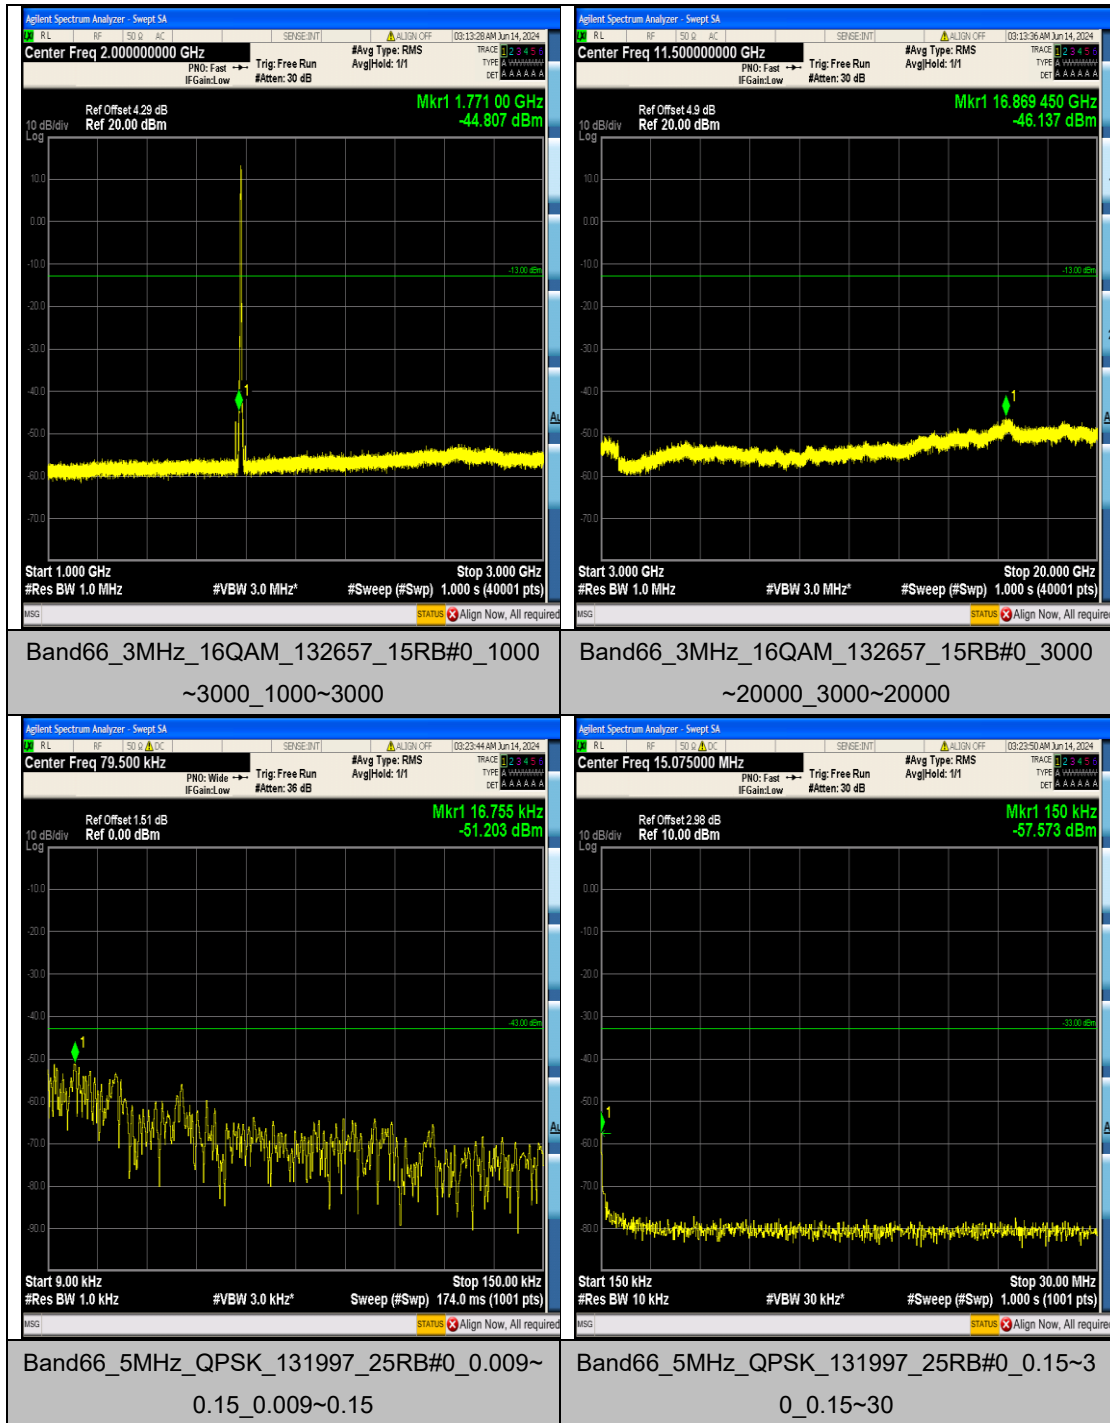

Band66_3MHz_16QAM_132322_15RB#0_3000
 ~20000_3000~20000

Band66_3MHz_16QAM_132657_15RB#0_0.009
 ~0.15_0.009~0.15

Band66_3MHz_16QAM_132657_15RB#0_0.15~
 30_0.15~30

Band66_3MHz_16QAM_132657_15RB#0_30~1
 000_30~1000

Band66_5MHz_QPSK_132647_25RB#0_3000~20000_3000~20000

Band66_5MHz_16QAM_131997_25RB#0_0.009~0.15_0.009~0.15

Band66_5MHz_16QAM_131997_25RB#0_0.15~30_0.15~30

Band66_5MHz_16QAM_131997_25RB#0_30~1000_30~1000