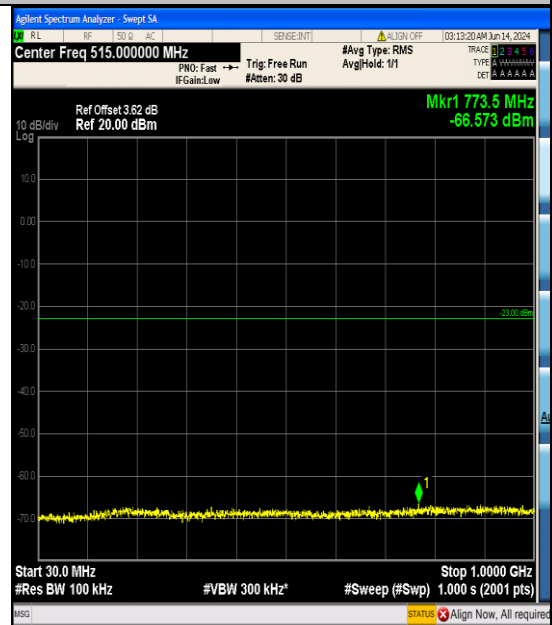

Band66_3MHz_16QAM_132322_15RB#0_3000
 ~20000_3000~20000

Band66_3MHz_16QAM_132657_15RB#0_0.009
 ~0.15_0.009~0.15

Band66_3MHz_16QAM_132657_15RB#0_0.15~
 30_0.15~30

Band66_3MHz_16QAM_132657_15RB#0_30~1
 000_30~1000