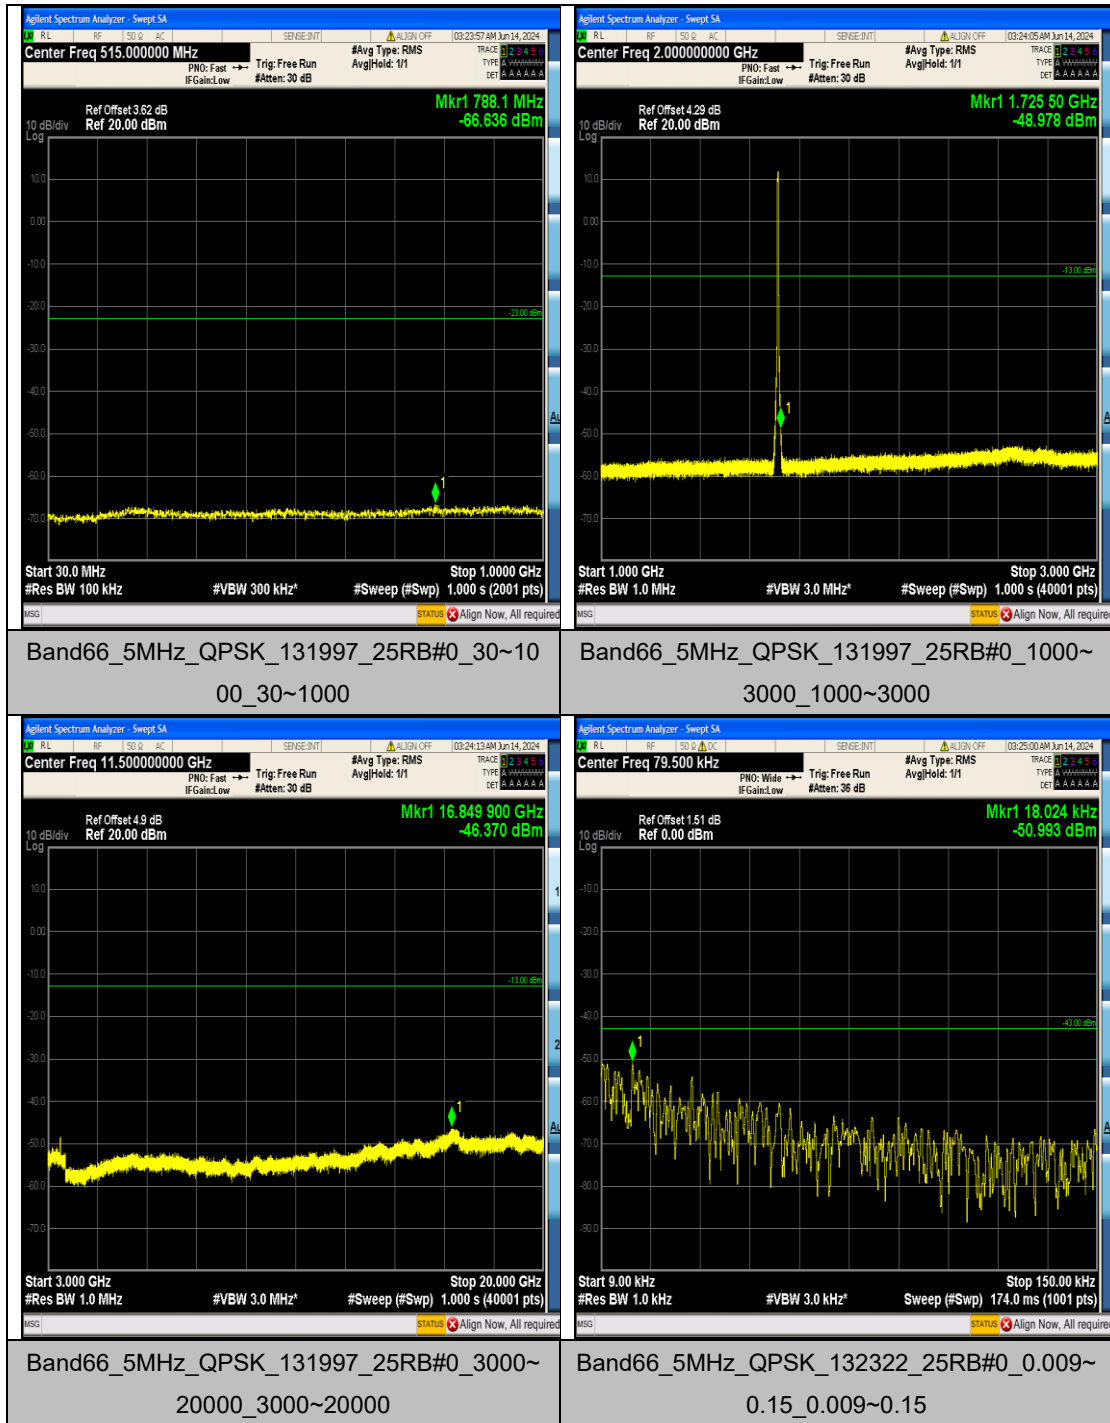

Band66_3MHz_16QAM_132322_15RB#0_3000
 ~20000_3000~20000

Band66_3MHz_16QAM_132657_15RB#0_0.009
 ~0.15_0.009~0.15

Band66_3MHz_16QAM_132657_15RB#0_0.15~
 30_0.15~30

Band66_3MHz_16QAM_132657_15RB#0_30~1
 000_30~1000

Band66_5MHz_QPSK_132647_25RB#0_3000~20000_3000~20000

Band66_5MHz_16QAM_131997_25RB#0_0.009~0.15_0.009~0.15

Band66_5MHz_16QAM_131997_25RB#0_0.15~30_0.15~30

Band66_5MHz_16QAM_131997_25RB#0_30~1000_30~1000