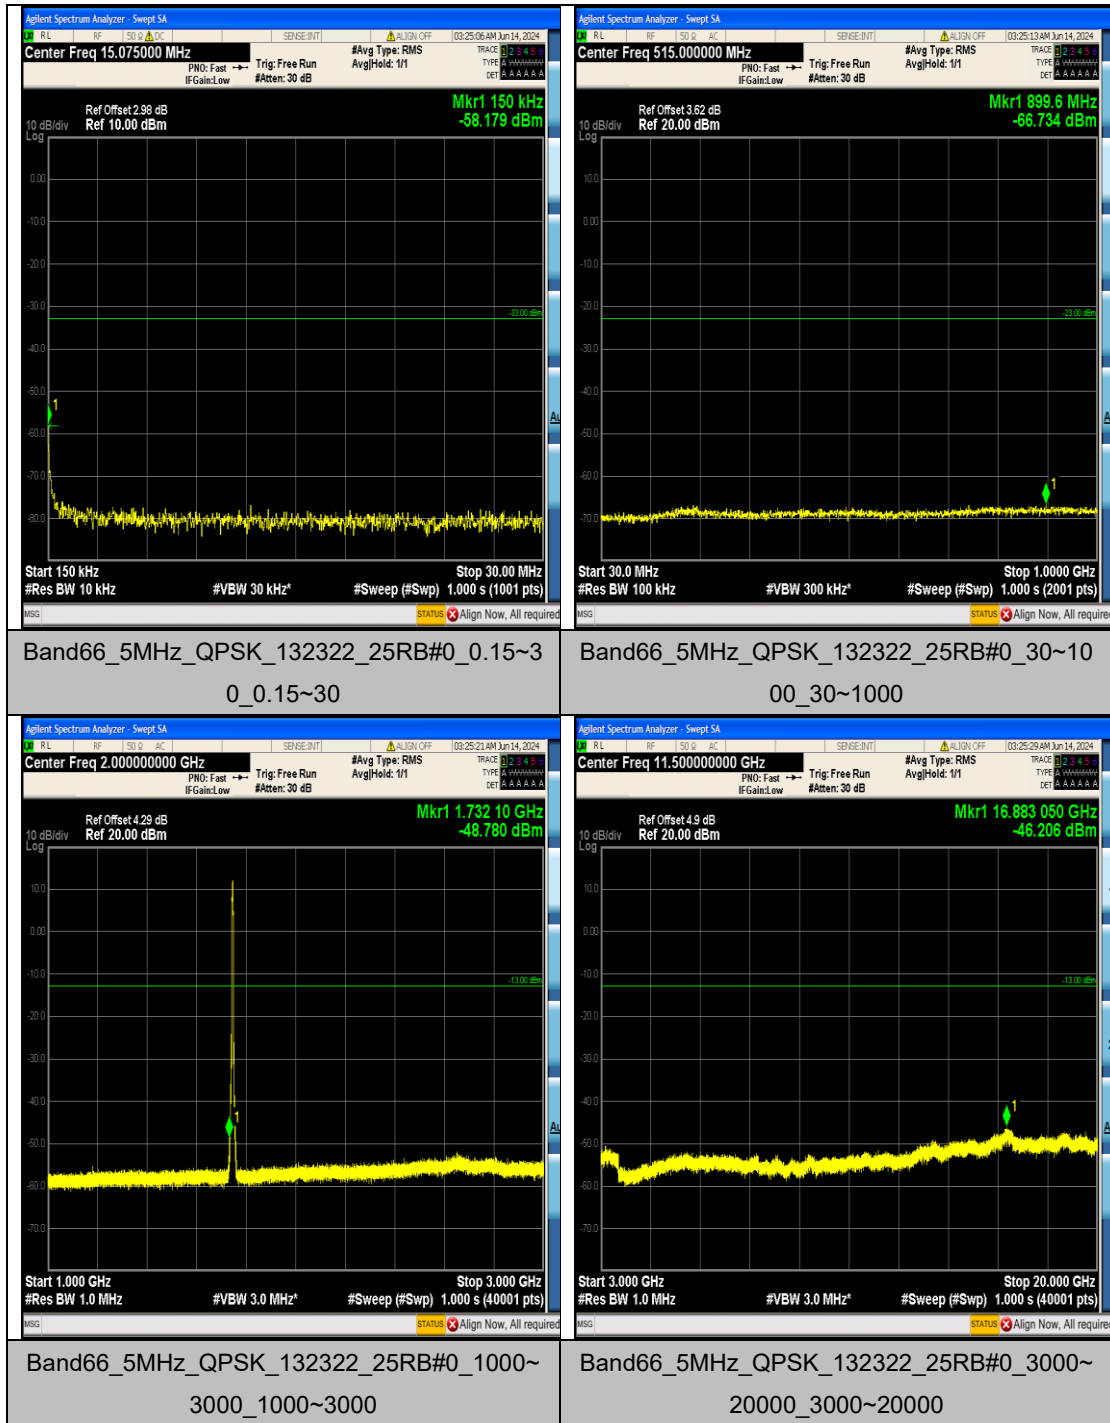

Band66_3MHz_16QAM_132322_15RB#0_3000
 ~20000_3000~20000

Band66_3MHz_16QAM_132657_15RB#0_0.009
 ~0.15_0.009~0.15

Band66_3MHz_16QAM_132657_15RB#0_0.15~
 30_0.15~30

Band66_3MHz_16QAM_132657_15RB#0_30~1
 000_30~1000

Band66_5MHz_QPSK_132647_25RB#0_3000~20000_3000~20000

Band66_5MHz_16QAM_131997_25RB#0_0.009~0.15_0.009~0.15

Band66_5MHz_16QAM_131997_25RB#0_0.15~30_0.15~30

Band66_5MHz_16QAM_131997_25RB#0_30~1000_30~1000