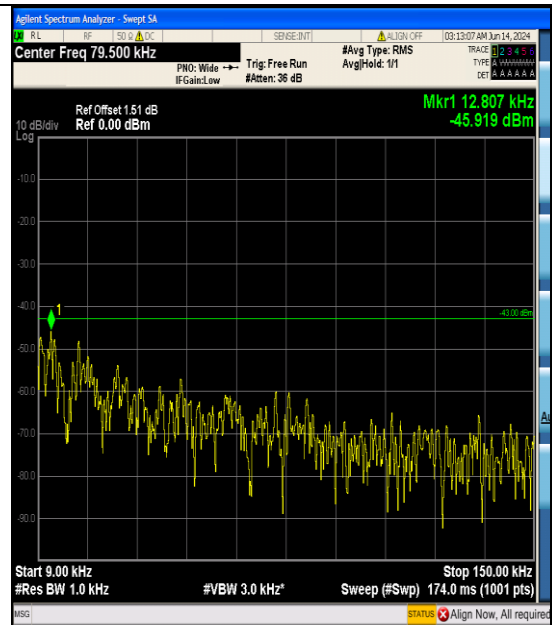

Band66_3MHz_16QAM_132322_15RB#0_3000
 ~20000_3000~20000

Band66_3MHz_16QAM_132657_15RB#0_0.009
 ~0.15_0.009~0.15

Band66_3MHz_16QAM_132657_15RB#0_0.15~
 30_0.15~30

Band66_3MHz_16QAM_132657_15RB#0_30~1
 000_30~1000