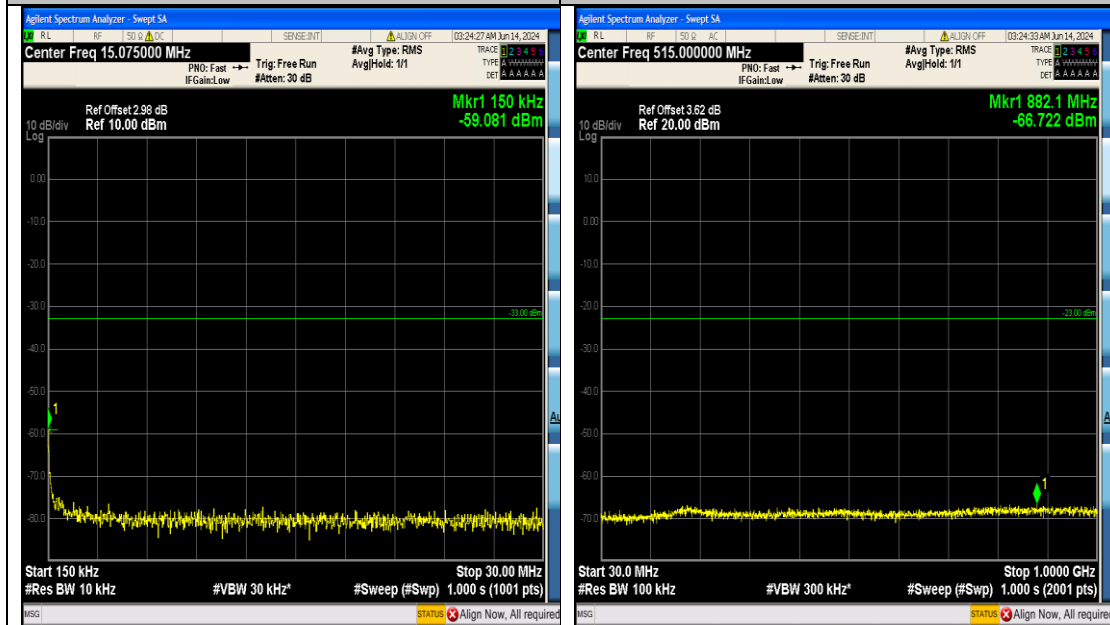

Band66_5MHz_QPSK_132647_25RB#0_3000~20000_3000~20000

Band66_5MHz_16QAM_131997_25RB#0_0.009~0.15_0.009~0.15

Band66_5MHz_16QAM_131997_25RB#0_0.15~30_0.15~30

Band66_5MHz_16QAM_131997_25RB#0_30~1000_30~1000