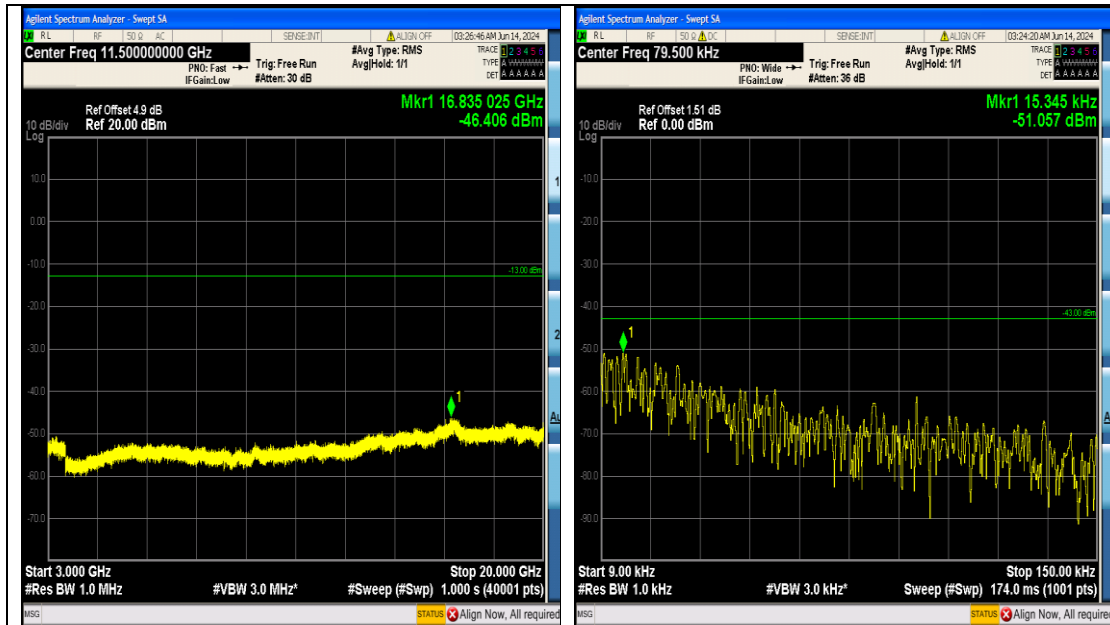

Band66_3MHz_16QAM_132322_15RB#0_3000
 ~20000_3000~20000

Band66_3MHz_16QAM_132657_15RB#0_0.009
 ~0.15_0.009~0.15

Band66_3MHz_16QAM_132657_15RB#0_0.15~
 30_0.15~30

Band66_3MHz_16QAM_132657_15RB#0_30~1
 000_30~1000