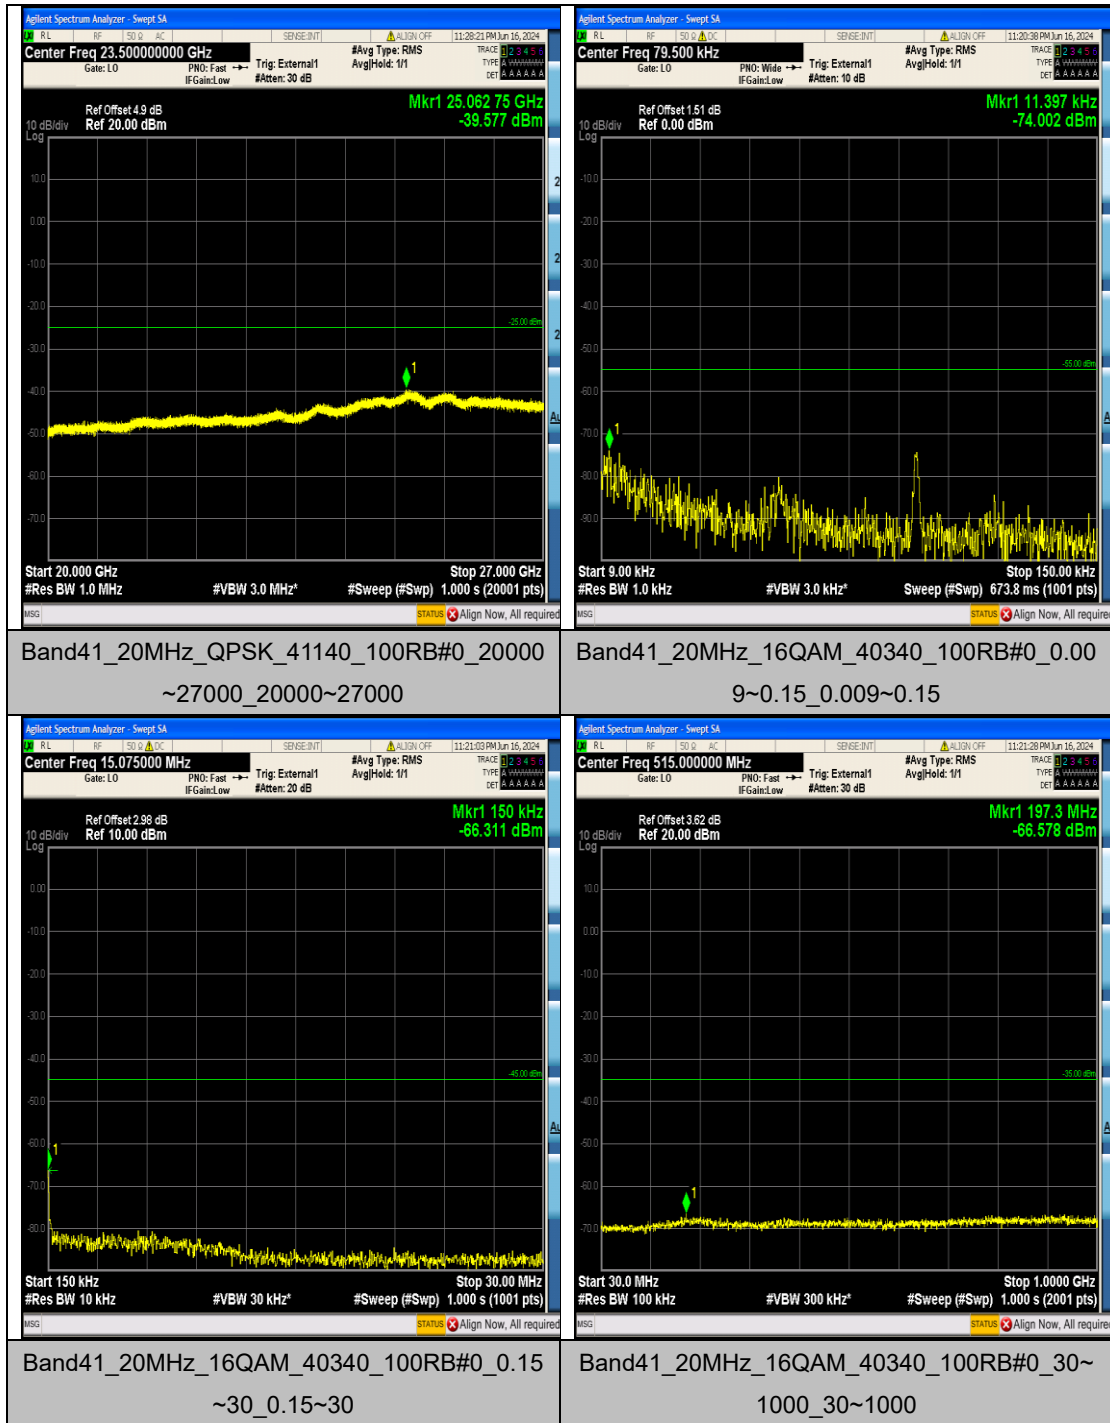

Band41\_15MHz\_16QAM\_40690\_75RB#0\_2000  
 0~27000\_20000~27000

Band41\_15MHz\_16QAM\_41165\_75RB#0\_0.009  
 ~0.15\_0.009~0.15

Band41\_15MHz\_16QAM\_41165\_75RB#0\_0.15~  
 30\_0.15~30

Band41\_15MHz\_16QAM\_41165\_75RB#0\_30~1  
 000\_30~1000

Band41\_20MHz\_16QAM\_40340\_100RB#0\_100  
 0~20000\_1000~20000

Band41\_20MHz\_16QAM\_40340\_100RB#0\_200  
 00~27000\_20000~27000

Band41\_20MHz\_16QAM\_40690\_100RB#0\_0.00  
 9~0.15\_0.009~0.15

Band41\_20MHz\_16QAM\_40690\_100RB#0\_0.15  
 ~30\_0.15~30