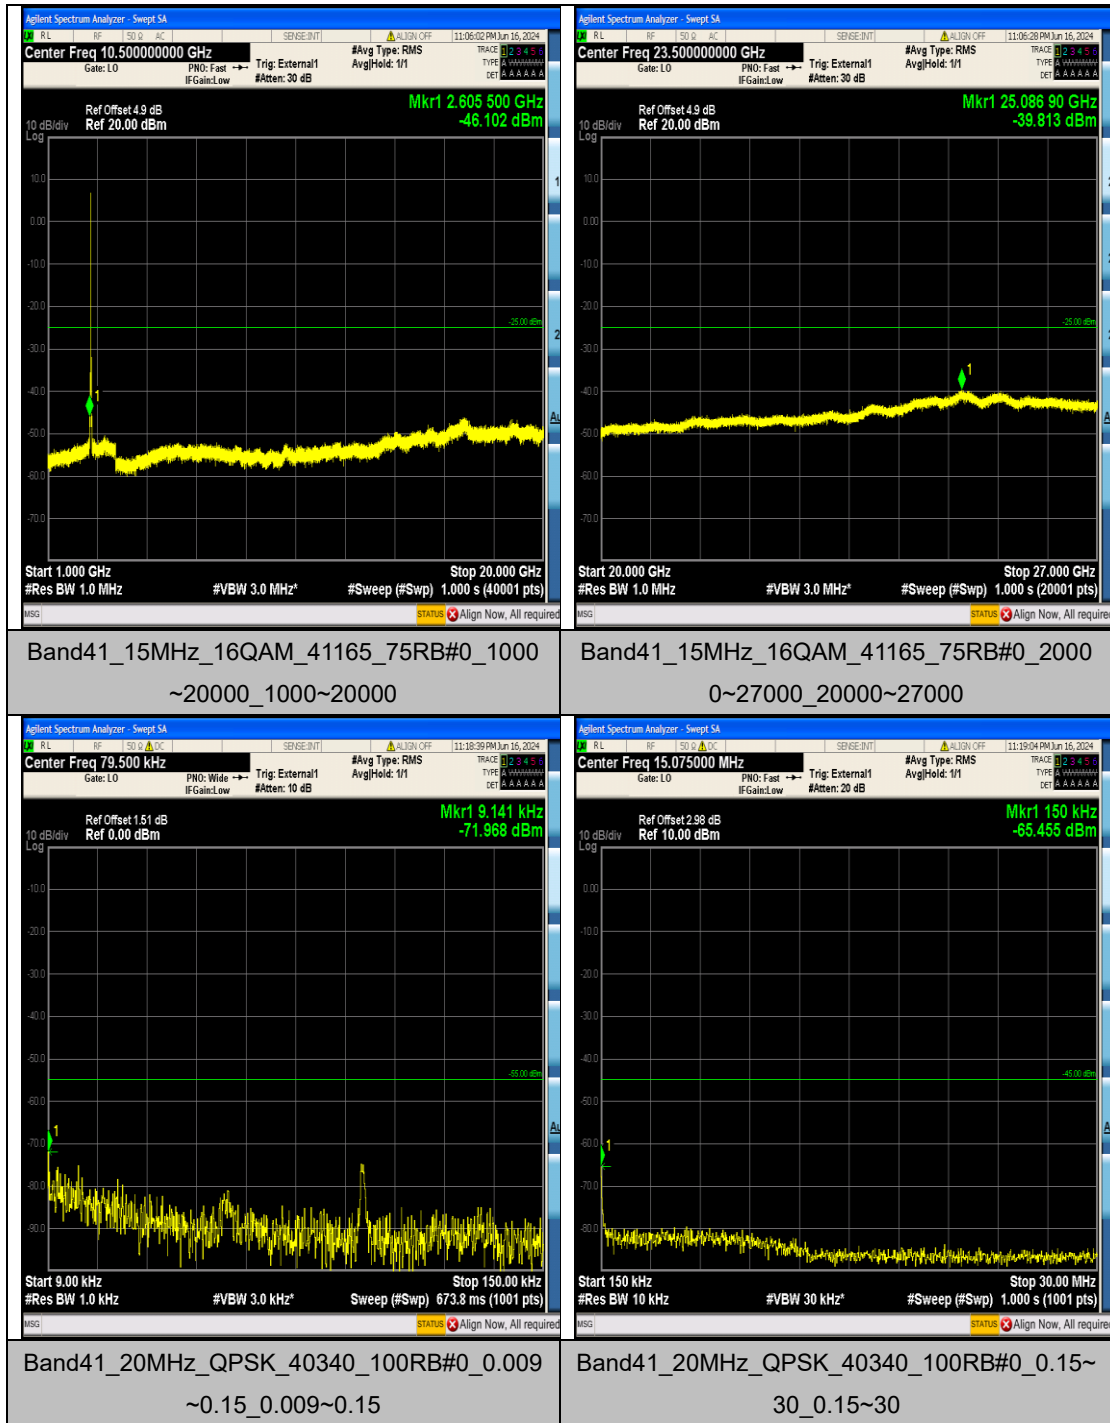

Band41\_15MHz\_16QAM\_40690\_75RB#0\_2000  
 0~27000\_20000~27000

Band41\_15MHz\_16QAM\_41165\_75RB#0\_0.009  
 ~0.15\_0.009~0.15

Band41\_15MHz\_16QAM\_41165\_75RB#0\_0.15~  
 30\_0.15~30

Band41\_15MHz\_16QAM\_41165\_75RB#0\_30~1  
 000\_30~1000

Band41\_20MHz\_16QAM\_40340\_100RB#0\_100  
 0~20000\_1000~20000

Band41\_20MHz\_16QAM\_40340\_100RB#0\_200  
 00~27000\_20000~27000

Band41\_20MHz\_16QAM\_40690\_100RB#0\_0.00  
 9~0.15\_0.009~0.15

Band41\_20MHz\_16QAM\_40690\_100RB#0\_0.15  
 ~30\_0.15~30