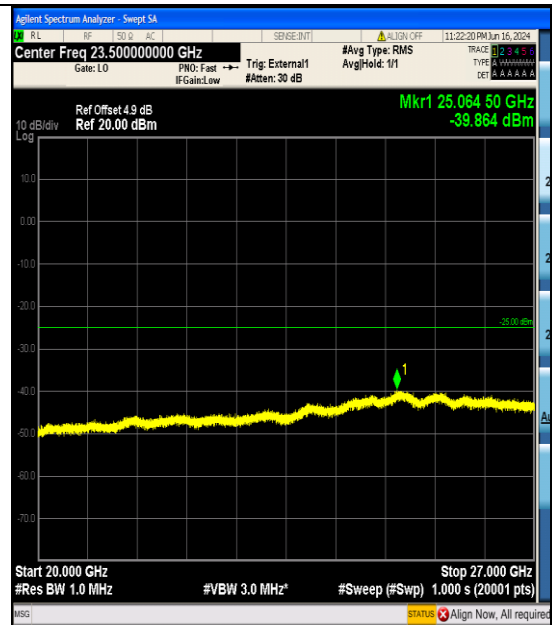

Band41\_15MHz\_16QAM\_40690\_75RB#0\_2000  
 0~27000\_20000~27000

Band41\_15MHz\_16QAM\_41165\_75RB#0\_0.009  
 ~0.15\_0.009~0.15

Band41\_15MHz\_16QAM\_41165\_75RB#0\_0.15~  
 30\_0.15~30

Band41\_15MHz\_16QAM\_41165\_75RB#0\_30~1  
 000\_30~1000

Band41\_20MHz\_16QAM\_40340\_100RB#0\_100  
 0~20000\_1000~20000

Band41\_20MHz\_16QAM\_40340\_100RB#0\_200  
 00~27000\_20000~27000

Band41\_20MHz\_16QAM\_40690\_100RB#0\_0.00  
 9~0.15\_0.009~0.15

Band41\_20MHz\_16QAM\_40690\_100RB#0\_0.15  
 ~30\_0.15~30