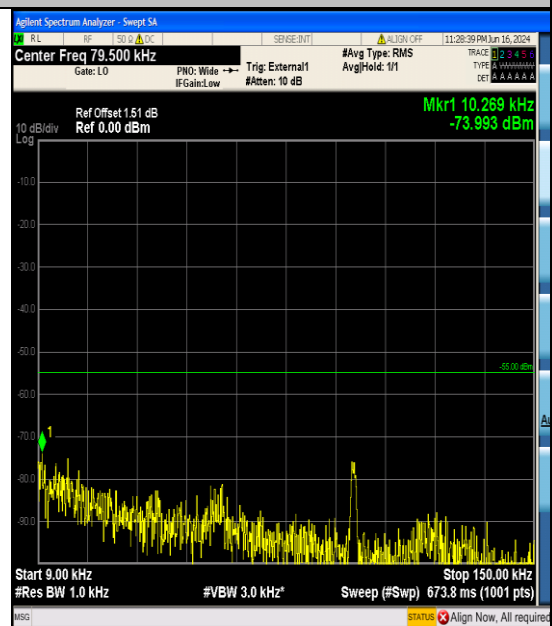

Band41\_20MHz\_16QAM\_40340\_100RB#0\_100  
 0~20000\_1000~20000

Band41\_20MHz\_16QAM\_40340\_100RB#0\_200  
 00~27000\_20000~27000

Band41\_20MHz\_16QAM\_40690\_100RB#0\_0.00  
 9~0.15\_0.009~0.15

Band41\_20MHz\_16QAM\_40690\_100RB#0\_0.15  
 ~30\_0.15~30

Band41\_20MHz\_16QAM\_40690\_100RB#0\_30~1000\_30~1000

Band41\_20MHz\_16QAM\_40690\_100RB#0\_1000~20000\_1000~20000

Band41\_20MHz\_16QAM\_40690\_100RB#0\_20000~27000\_20000~27000

Band41\_20MHz\_16QAM\_41140\_100RB#0\_0.009~0.15\_0.009~0.15