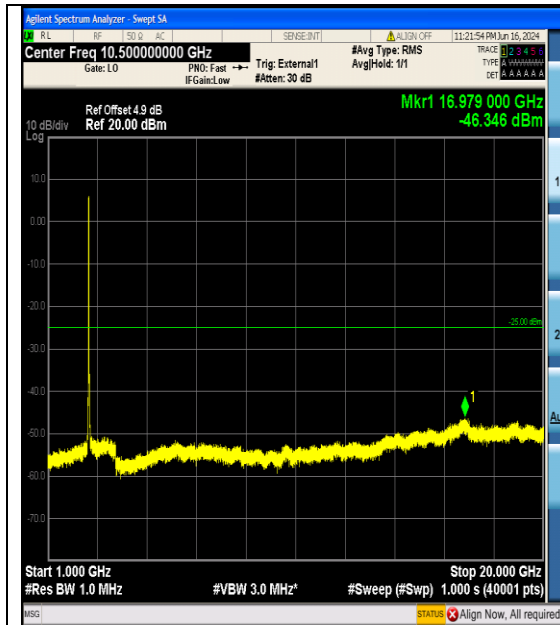

Band41\_15MHz\_16QAM\_40690\_75RB#0\_2000  
 0~27000\_20000~27000

Band41\_15MHz\_16QAM\_41165\_75RB#0\_0.009  
 ~0.15\_0.009~0.15

Band41\_15MHz\_16QAM\_41165\_75RB#0\_0.15~  
 30\_0.15~30

Band41\_15MHz\_16QAM\_41165\_75RB#0\_30~1  
 000\_30~1000