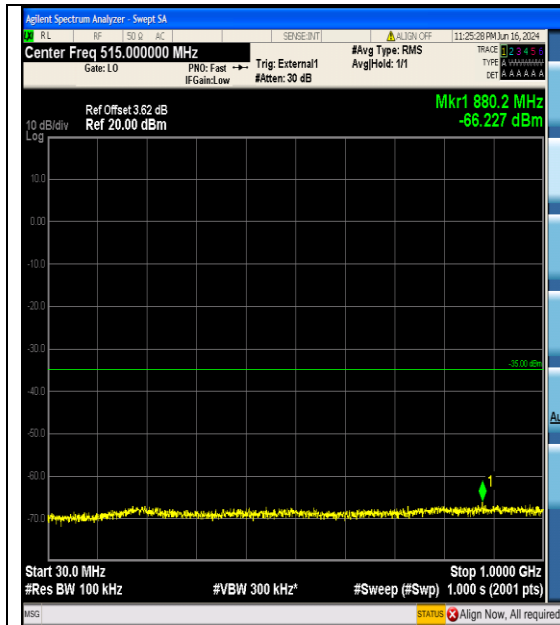

Band41\_20MHz\_16QAM\_40340\_100RB#0\_100  
 0~20000\_1000~20000

Band41\_20MHz\_16QAM\_40340\_100RB#0\_200  
 00~27000\_20000~27000

Band41\_20MHz\_16QAM\_40690\_100RB#0\_0.00  
 9~0.15\_0.009~0.15

Band41\_20MHz\_16QAM\_40690\_100RB#0\_0.15  
 ~30\_0.15~30