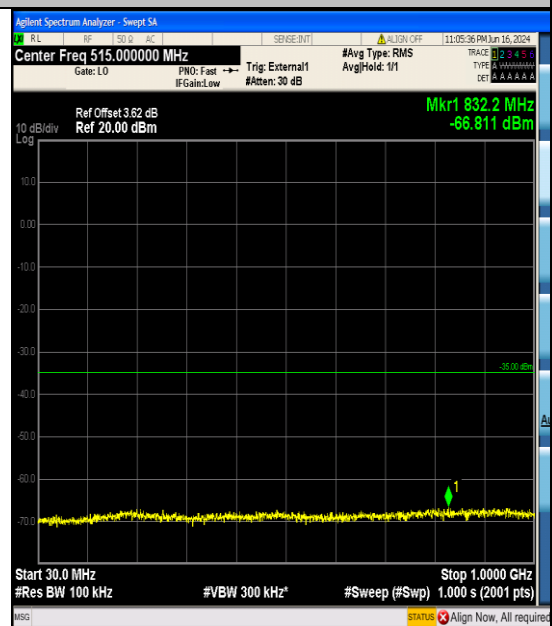

Band41\_15MHz\_16QAM\_40690\_75RB#0\_2000  
 0~27000\_20000~27000

Band41\_15MHz\_16QAM\_41165\_75RB#0\_0.009  
 ~0.15\_0.009~0.15

Band41\_15MHz\_16QAM\_41165\_75RB#0\_0.15~  
 30\_0.15~30

Band41\_15MHz\_16QAM\_41165\_75RB#0\_30~1  
 000\_30~1000