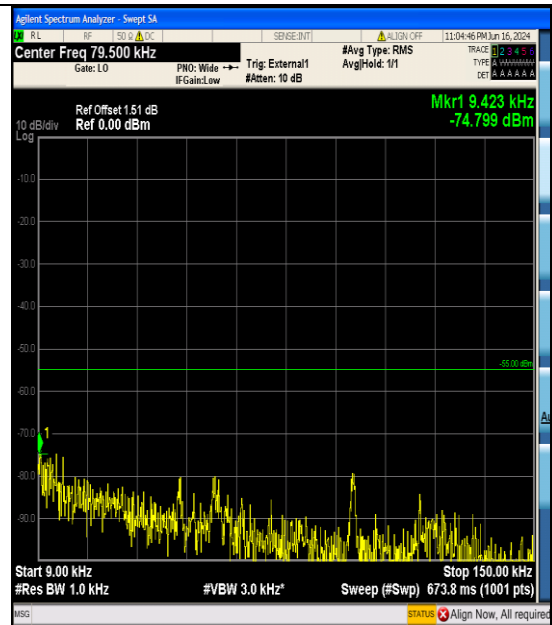

Band41\_15MHz\_16QAM\_40690\_75RB#0\_2000  
 0~27000\_20000~27000

Band41\_15MHz\_16QAM\_41165\_75RB#0\_0.009  
 ~0.15\_0.009~0.15

Band41\_15MHz\_16QAM\_41165\_75RB#0\_0.15~  
 30\_0.15~30

Band41\_15MHz\_16QAM\_41165\_75RB#0\_30~1  
 000\_30~1000

Band41\_20MHz\_16QAM\_40340\_100RB#0\_100  
 0~20000\_1000~20000

Band41\_20MHz\_16QAM\_40340\_100RB#0\_200  
 00~27000\_20000~27000

Band41\_20MHz\_16QAM\_40690\_100RB#0\_0.00  
 9~0.15\_0.009~0.15

Band41\_20MHz\_16QAM\_40690\_100RB#0\_0.15  
 ~30\_0.15~30