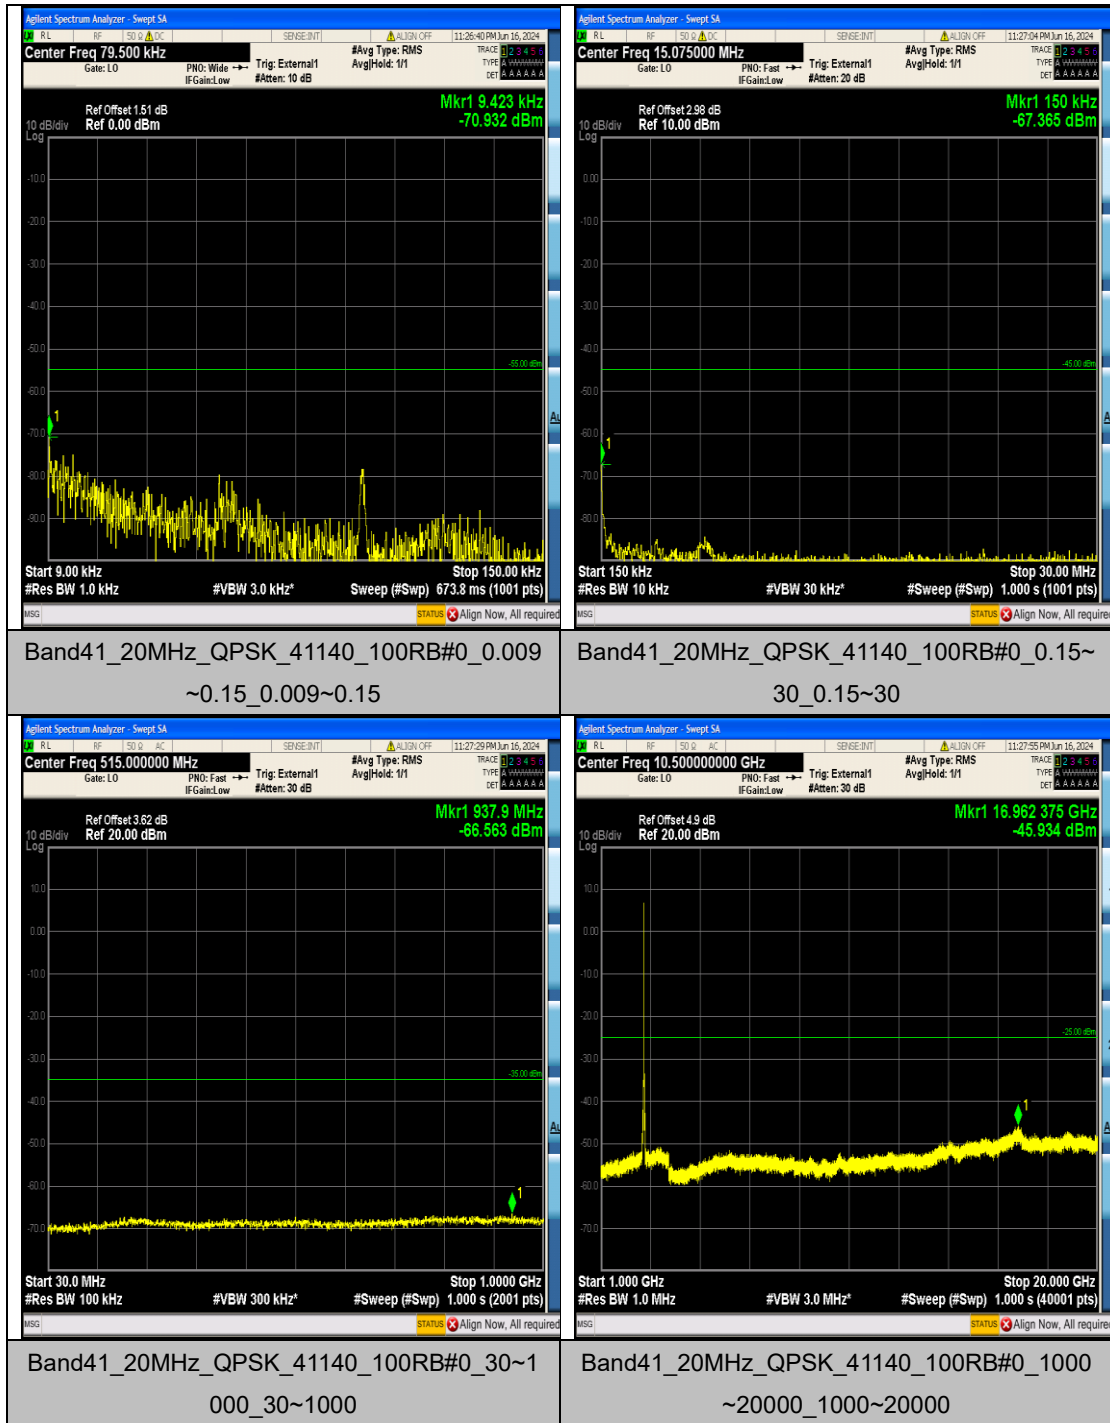

Band41\_15MHz\_16QAM\_40690\_75RB#0\_2000  
 0~27000\_20000~27000

Band41\_15MHz\_16QAM\_41165\_75RB#0\_0.009  
 ~0.15\_0.009~0.15

Band41\_15MHz\_16QAM\_41165\_75RB#0\_0.15~  
 30\_0.15~30

Band41\_15MHz\_16QAM\_41165\_75RB#0\_30~1  
 000\_30~1000

Band41\_20MHz\_16QAM\_40340\_100RB#0\_100  
 0~20000\_1000~20000

Band41\_20MHz\_16QAM\_40340\_100RB#0\_200  
 00~27000\_20000~27000

Band41\_20MHz\_16QAM\_40690\_100RB#0\_0.00  
 9~0.15\_0.009~0.15

Band41\_20MHz\_16QAM\_40690\_100RB#0\_0.15  
 ~30\_0.15~30