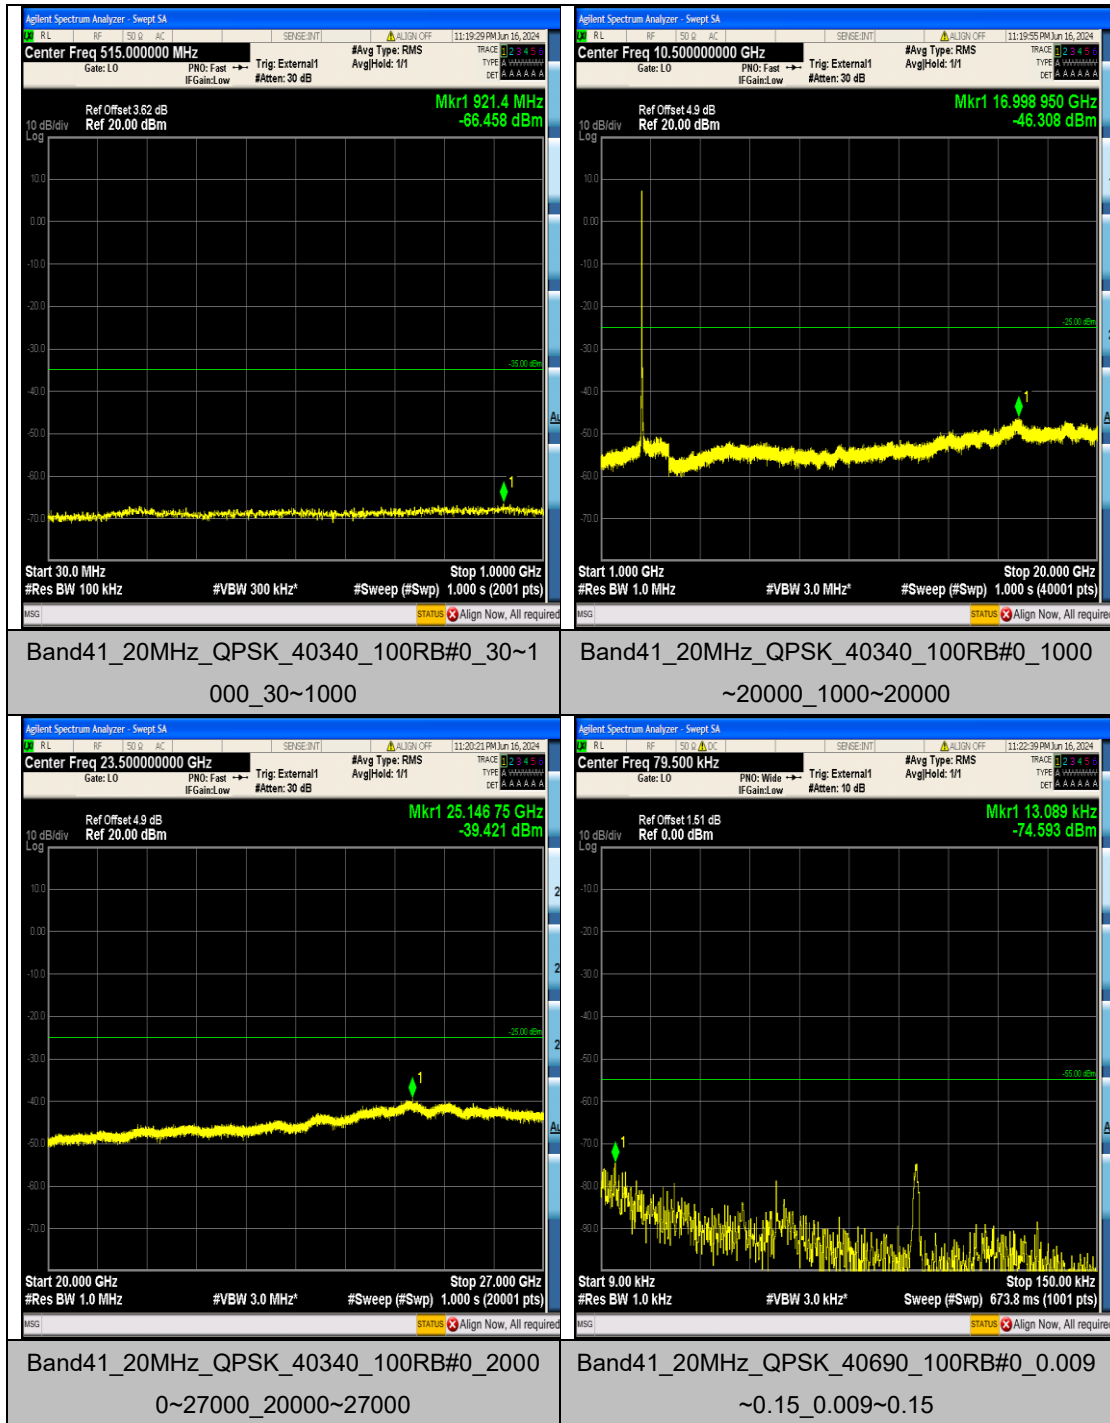

Band41\_15MHz\_16QAM\_40690\_75RB#0\_2000  
 0~27000\_20000~27000

Band41\_15MHz\_16QAM\_41165\_75RB#0\_0.009  
 ~0.15\_0.009~0.15

Band41\_15MHz\_16QAM\_41165\_75RB#0\_0.15~  
 30\_0.15~30

Band41\_15MHz\_16QAM\_41165\_75RB#0\_30~1  
 000\_30~1000

Band41\_20MHz\_16QAM\_40340\_100RB#0\_100  
 0~20000\_1000~20000

Band41\_20MHz\_16QAM\_40340\_100RB#0\_200  
 00~27000\_20000~27000

Band41\_20MHz\_16QAM\_40690\_100RB#0\_0.00  
 9~0.15\_0.009~0.15

Band41\_20MHz\_16QAM\_40690\_100RB#0\_0.15  
 ~30\_0.15~30