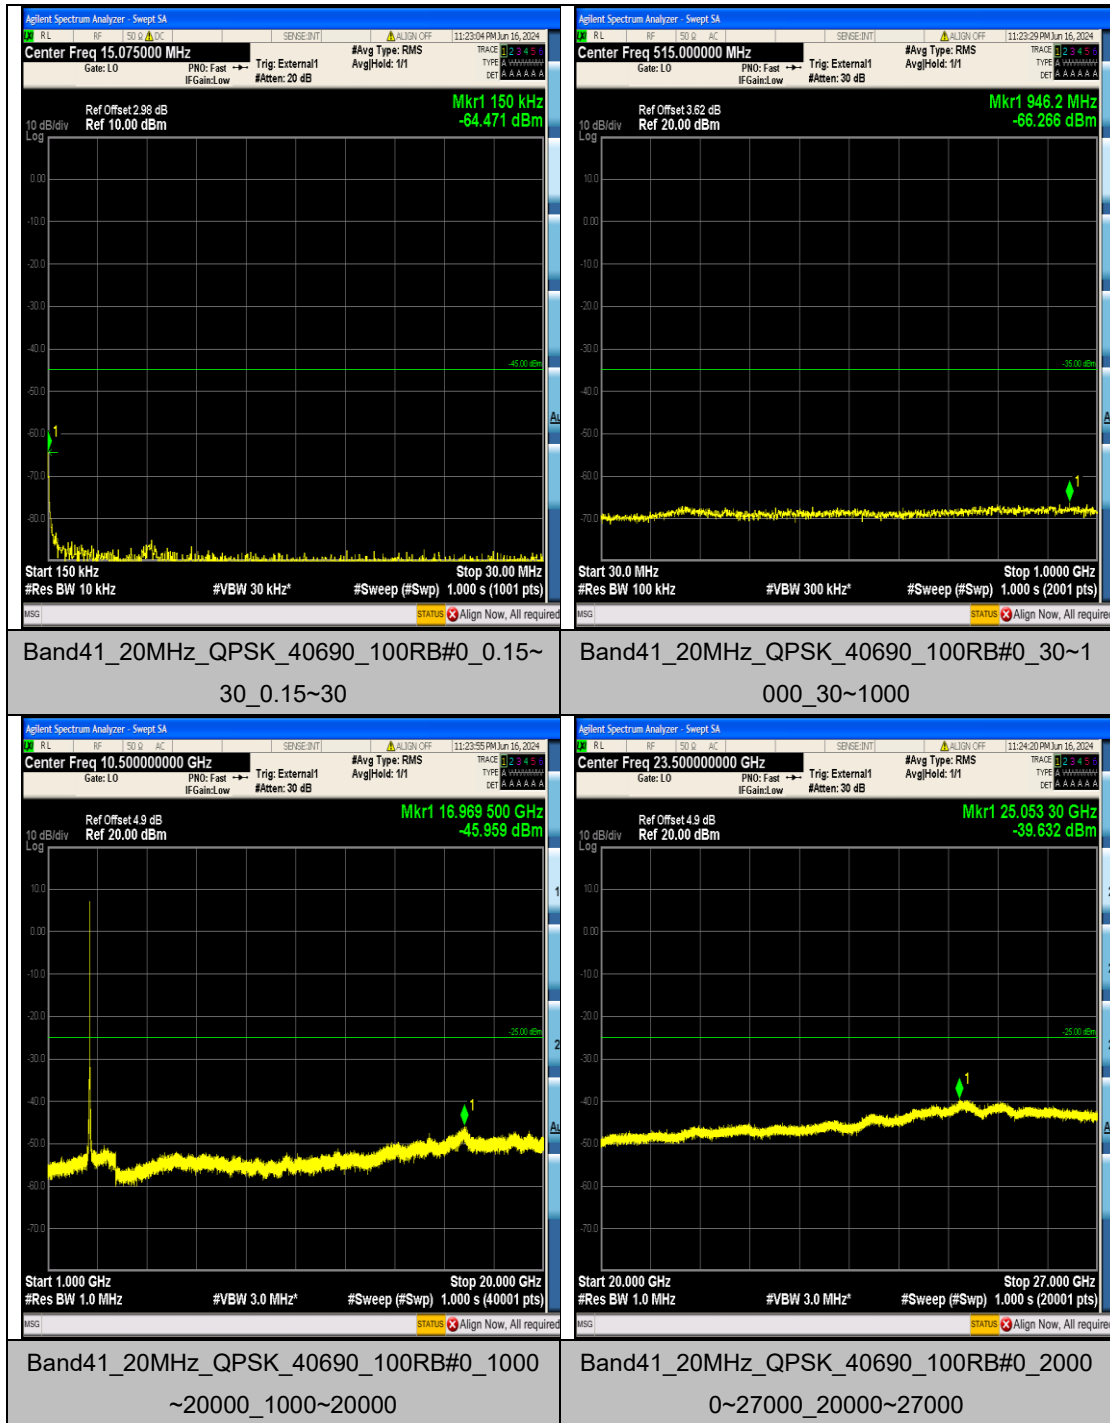

Band41\_15MHz\_16QAM\_40690\_75RB#0\_2000  
 0~27000\_20000~27000

Band41\_15MHz\_16QAM\_41165\_75RB#0\_0.009  
 ~0.15\_0.009~0.15

Band41\_15MHz\_16QAM\_41165\_75RB#0\_0.15~  
 30\_0.15~30

Band41\_15MHz\_16QAM\_41165\_75RB#0\_30~1  
 000\_30~1000

Band41\_20MHz\_16QAM\_40340\_100RB#0\_100  
 0~20000\_1000~20000

Band41\_20MHz\_16QAM\_40340\_100RB#0\_200  
 00~27000\_20000~27000

Band41\_20MHz\_16QAM\_40690\_100RB#0\_0.00  
 9~0.15\_0.009~0.15

Band41\_20MHz\_16QAM\_40690\_100RB#0\_0.15  
 ~30\_0.15~30