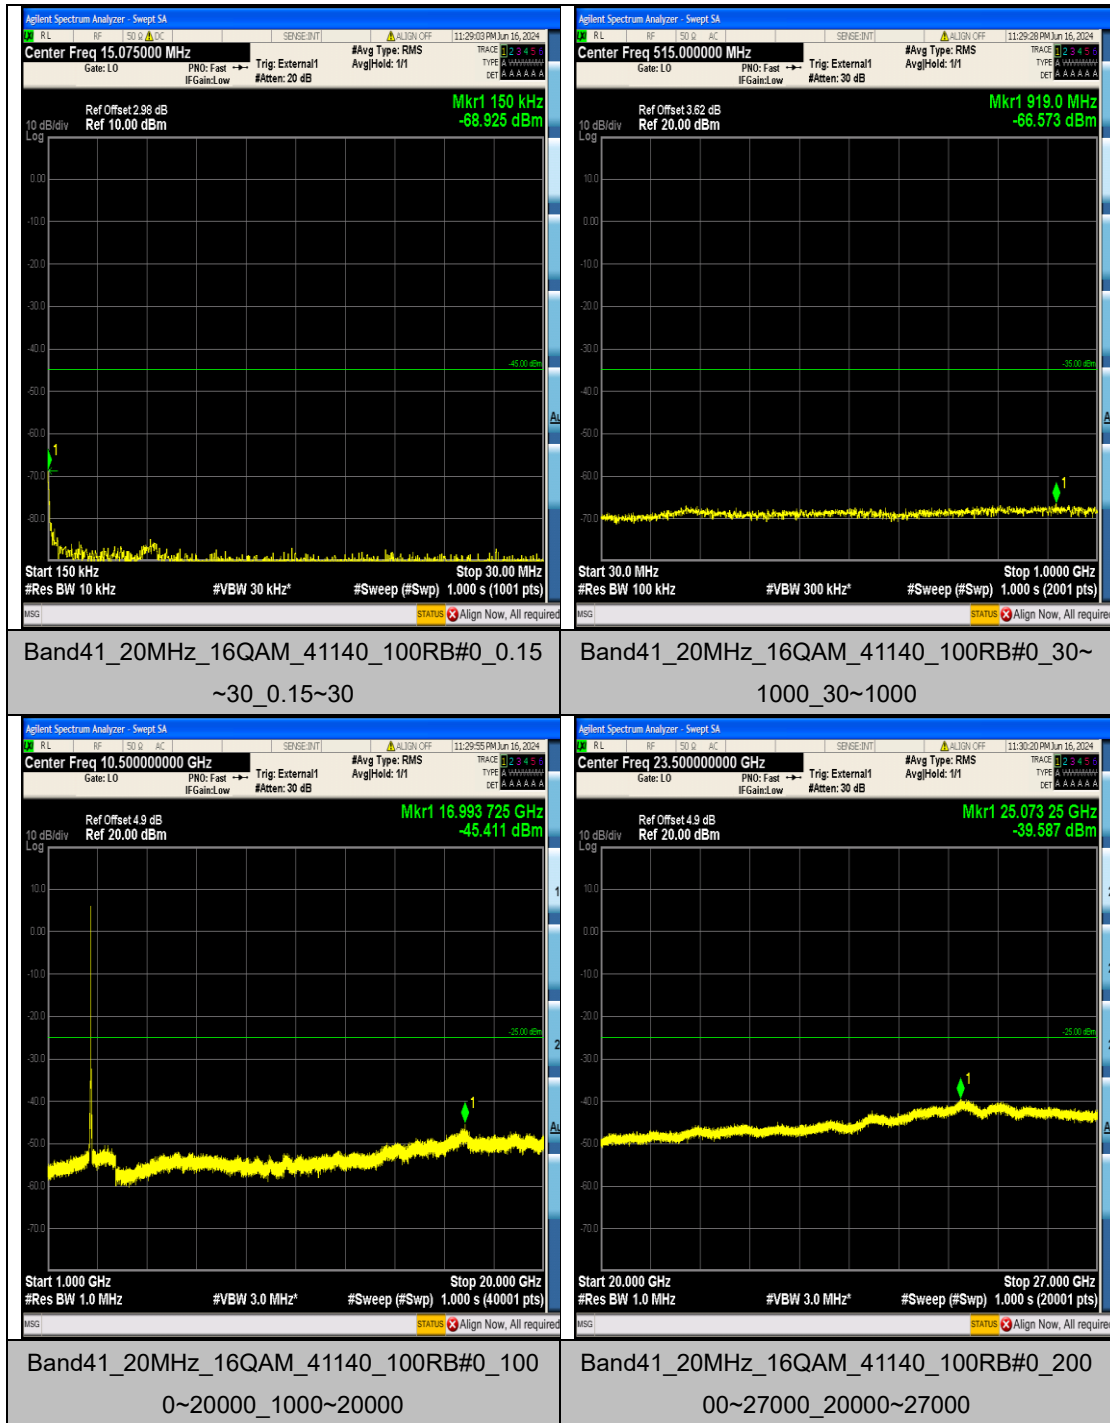

Band41\_20MHz\_16QAM\_40690\_100RB#0\_30~1000\_30~1000

Band41\_20MHz\_16QAM\_40690\_100RB#0\_1000~20000\_1000~20000

Band41\_20MHz\_16QAM\_40690\_100RB#0\_20000~27000\_20000~27000

Band41\_20MHz\_16QAM\_41140\_100RB#0\_0.009~0.15\_0.009~0.15

Band41\_20MHz\_16QAM\_41140\_100RB#0\_0.15  
~30\_0.15~30

Band41\_20MHz\_16QAM\_41140\_100RB#0\_30~  
1000\_30~1000

Band41\_20MHz\_16QAM\_41140\_100RB#0\_100  
0~20000\_1000~20000

Band41\_20MHz\_16QAM\_41140\_100RB#0\_200  
00~27000\_20000~27000