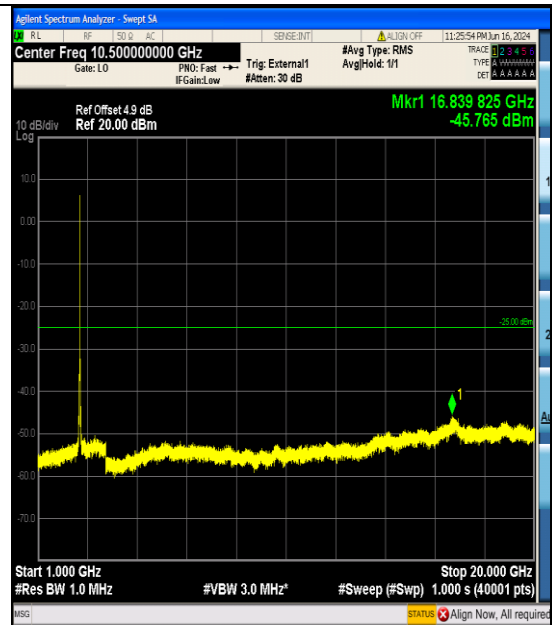

Band41_20MHz_16QAM_40690_100RB#0_0.15
~30_0.15~30

Band41_20MHz_16QAM_40690_100RB#0_1000~20000_1000~20000