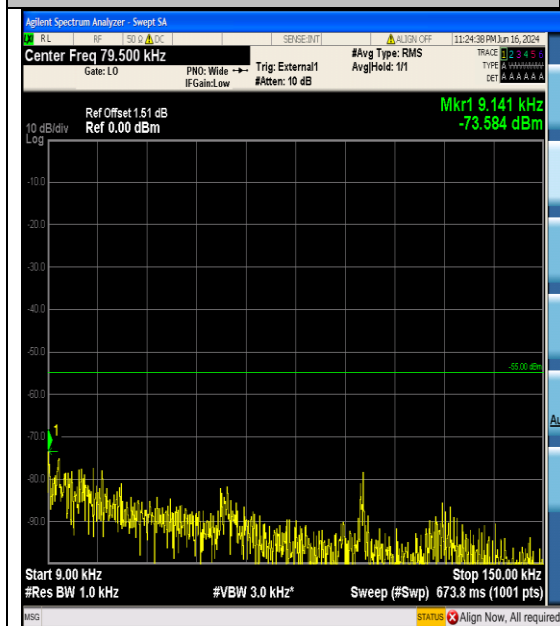

Band41\_15MHz\_16QAM\_40690\_75RB#0\_2000  
 0~27000\_20000~27000

Band41\_15MHz\_16QAM\_41165\_75RB#0\_0.009  
 ~0.15\_0.009~0.15

Band41\_15MHz\_16QAM\_41165\_75RB#0\_0.15~  
 30\_0.15~30

Band41\_15MHz\_16QAM\_41165\_75RB#0\_30~1  
 000\_30~1000

Band41\_20MHz\_16QAM\_40340\_100RB#0\_100  
 0~20000\_1000~20000

Band41\_20MHz\_16QAM\_40340\_100RB#0\_200  
 00~27000\_20000~27000

Band41\_20MHz\_16QAM\_40690\_100RB#0\_0.00  
 9~0.15\_0.009~0.15

Band41\_20MHz\_16QAM\_40690\_100RB#0\_0.15  
 ~30\_0.15~30