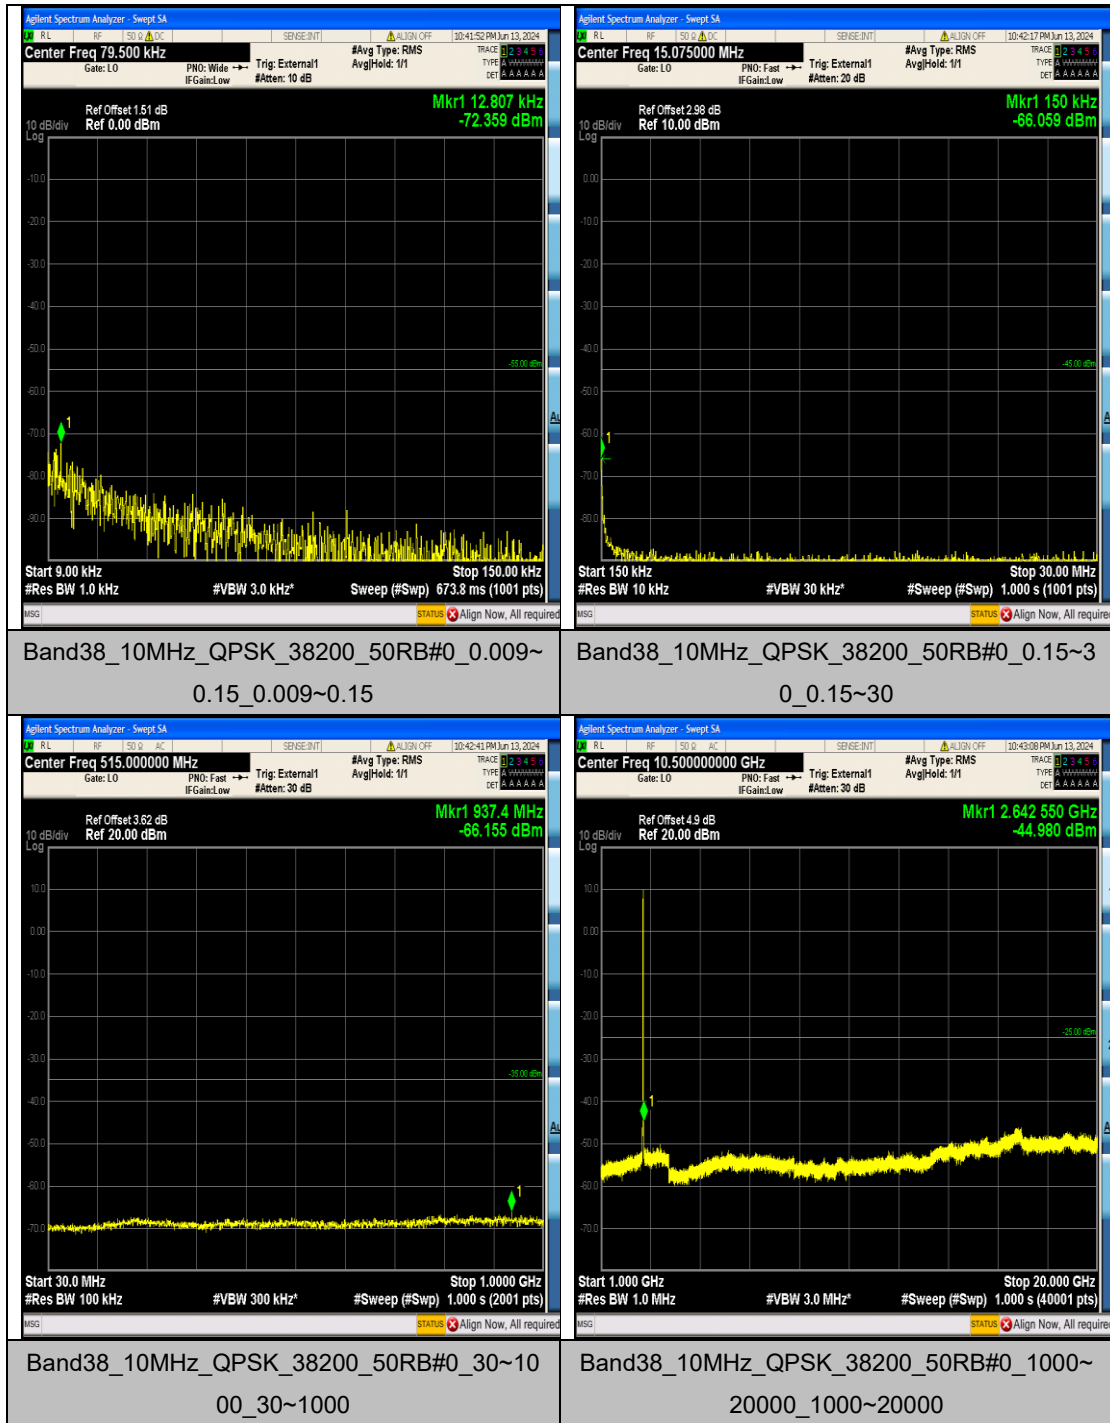

Band38_5MHz_16QAM_38225_25RB#0_1000~
20000_1000~20000

Band38_5MHz_16QAM_38225_25RB#0_20000
~27000_20000~27000

Band38_10MHz_QPSK_37800_50RB#0_0.009~
0.15_0.009~0.15

Band38_10MHz_QPSK_37800_50RB#0_0.15~3
0_0.15~30

Band38_15MHz_QPSK_38000_75RB#0_1000~
20000_1000~20000

Band38_15MHz_QPSK_38000_75RB#0_20000
~27000_20000~27000

Band38_15MHz_QPSK_38175_75RB#0_0.009~
0.15_0.009~0.15

Band38_15MHz_QPSK_38175_75RB#0_0.15~3
0_0.15~30