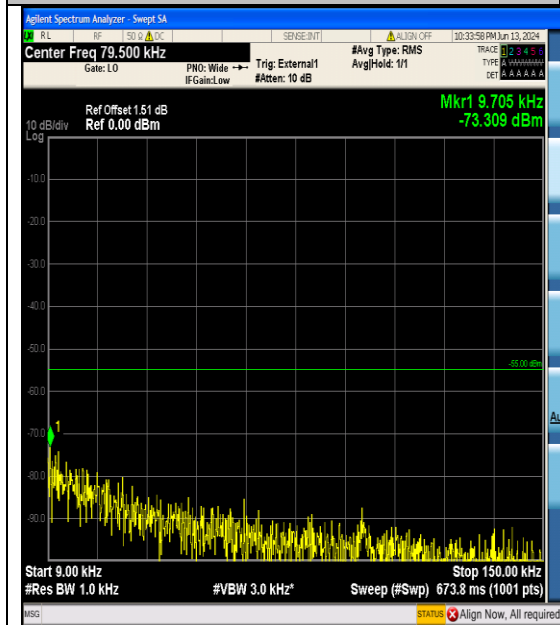

Band38_5MHz_16QAM_38225_25RB#0_1000~
20000_1000~20000

Band38_5MHz_16QAM_38225_25RB#0_20000
~27000_20000~27000

Band38_10MHz_QPSK_37800_50RB#0_0.009~
0.15_0.009~0.15

Band38_10MHz_QPSK_37800_50RB#0_0.15~3
0_0.15~30

Band38_15MHz_QPSK_38000_75RB#0_1000~
20000_1000~20000

Band38_15MHz_QPSK_38000_75RB#0_20000
~27000_20000~27000

Band38_15MHz_QPSK_38175_75RB#0_0.009~
0.15_0.009~0.15

Band38_15MHz_QPSK_38175_75RB#0_0.15~3
0_0.15~30