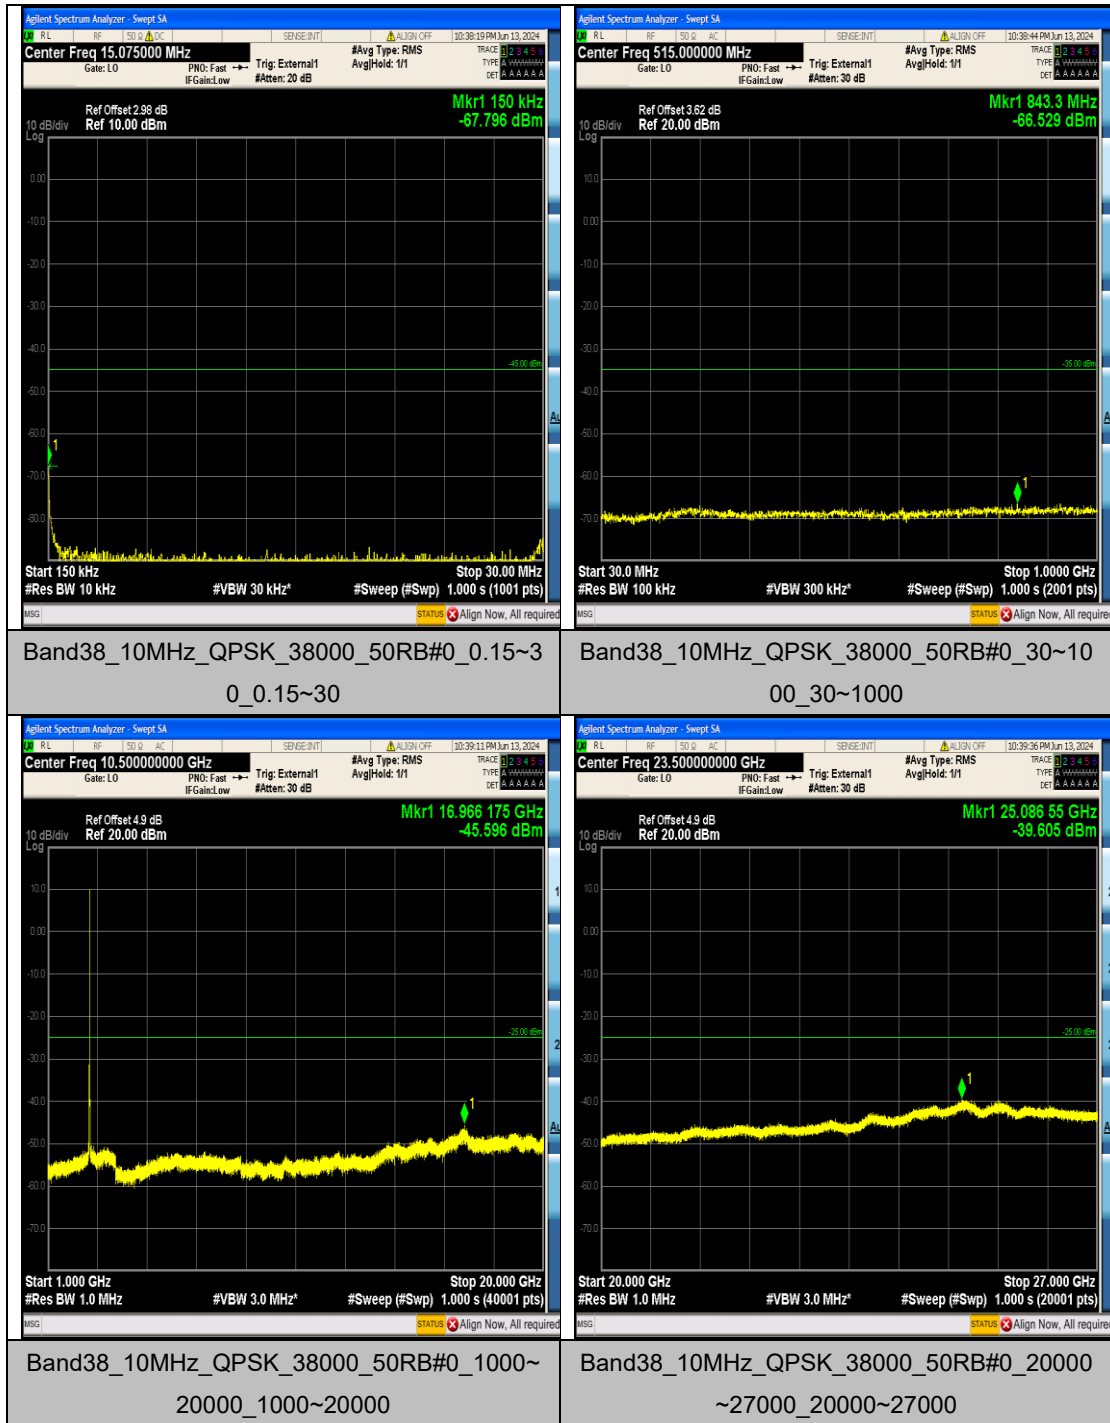

Band38_5MHz_16QAM_38225_25RB#0_1000~
20000_1000~20000

Band38_5MHz_16QAM_38225_25RB#0_20000
~27000_20000~27000

Band38_10MHz_QPSK_37800_50RB#0_0.009~
0.15_0.009~0.15

Band38_10MHz_QPSK_37800_50RB#0_0.15~3
0_0.15~30

Band38_15MHz_QPSK_38000_75RB#0_1000~
20000_1000~20000

Band38_15MHz_QPSK_38000_75RB#0_20000
~27000_20000~27000

Band38_15MHz_QPSK_38175_75RB#0_0.009~
0.15_0.009~0.15

Band38_15MHz_QPSK_38175_75RB#0_0.15~3
0_0.15~30