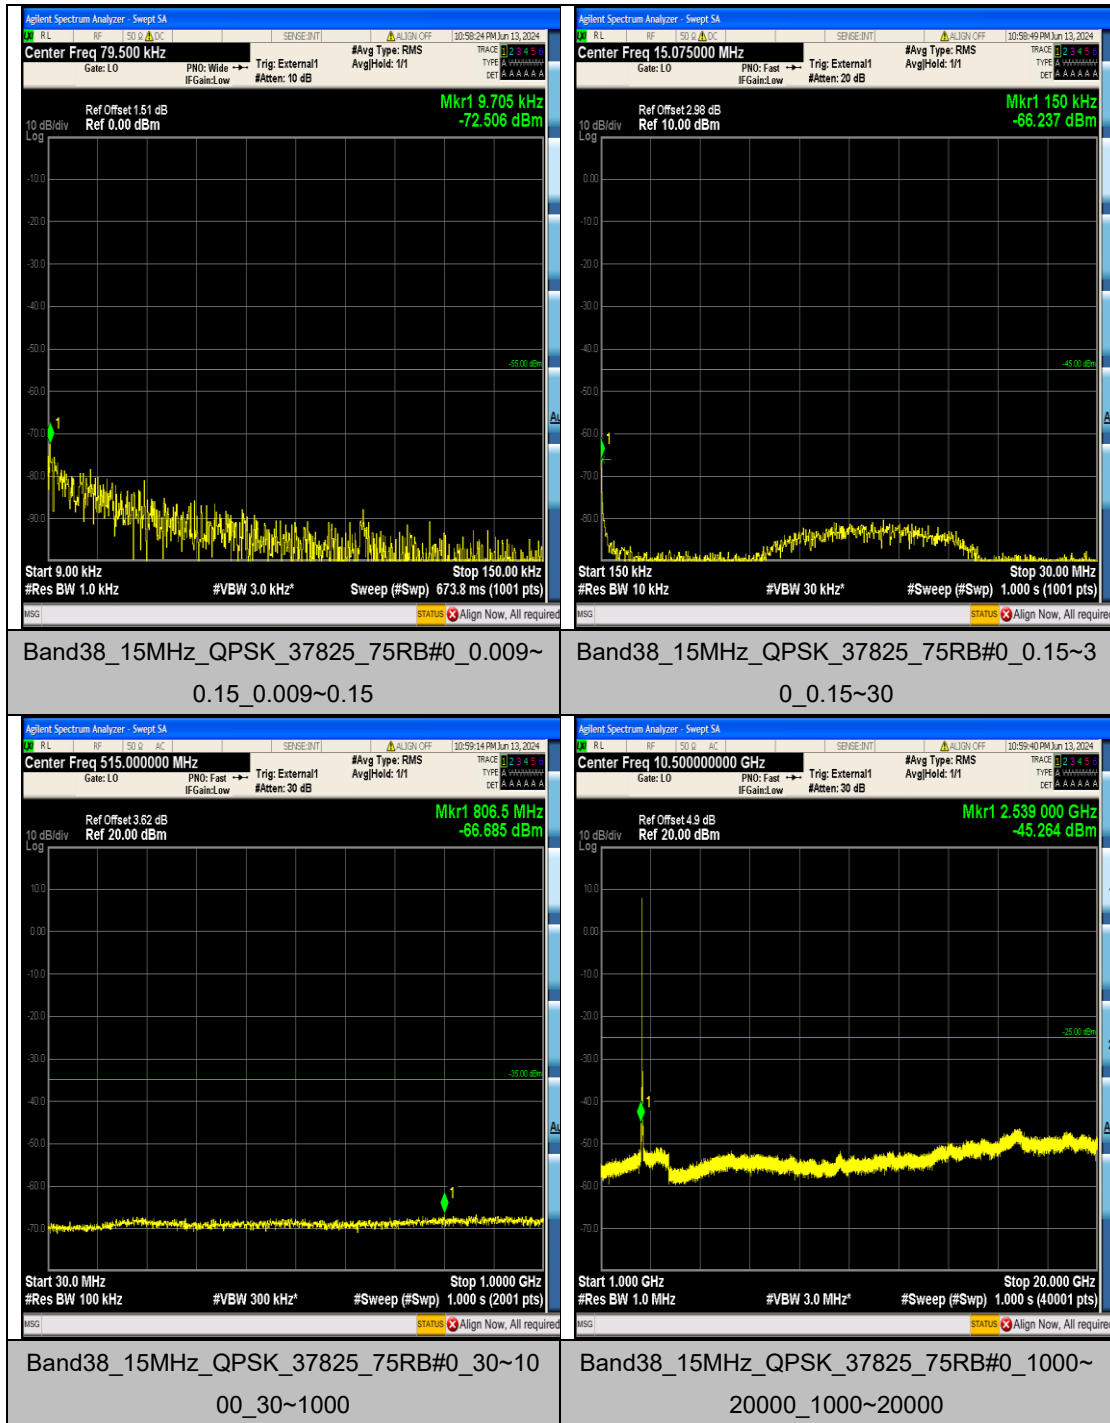

Band38_5MHz_16QAM_38225_25RB#0_1000~
20000_1000~20000

Band38_5MHz_16QAM_38225_25RB#0_20000
~27000_20000~27000

Band38_10MHz_QPSK_37800_50RB#0_0.009~
0.15_0.009~0.15

Band38_10MHz_QPSK_37800_50RB#0_0.15~3
0_0.15~30

Band38_15MHz_QPSK_38000_75RB#0_1000~
20000_1000~20000

Band38_15MHz_QPSK_38000_75RB#0_20000
~27000_20000~27000

Band38_15MHz_QPSK_38175_75RB#0_0.009~
0.15_0.009~0.15

Band38_15MHz_QPSK_38175_75RB#0_0.15~3
0_0.15~30