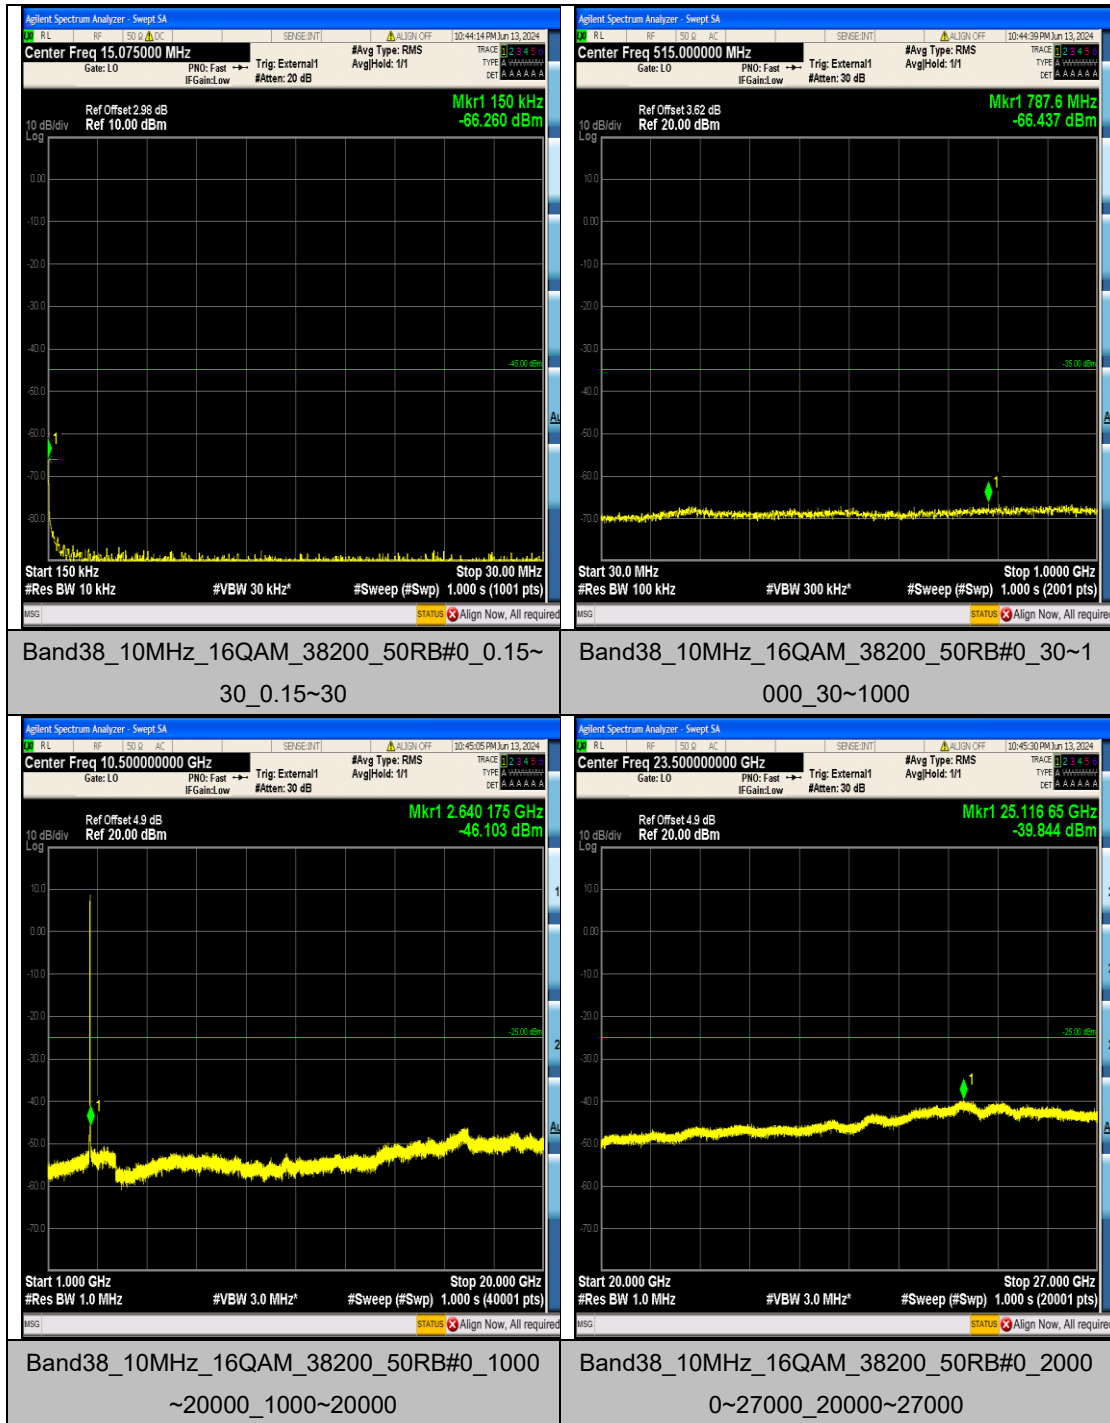

Band38_5MHz_16QAM_38225_25RB#0_1000~
20000_1000~20000

Band38_5MHz_16QAM_38225_25RB#0_20000
~27000_20000~27000

Band38_10MHz_QPSK_37800_50RB#0_0.009~
0.15_0.009~0.15

Band38_10MHz_QPSK_37800_50RB#0_0.15~3
0_0.15~30

Band38_15MHz_QPSK_38000_75RB#0_1000~
20000_1000~20000

Band38_15MHz_QPSK_38000_75RB#0_20000
~27000_20000~27000

Band38_15MHz_QPSK_38175_75RB#0_0.009~
0.15_0.009~0.15

Band38_15MHz_QPSK_38175_75RB#0_0.15~3
0_0.15~30