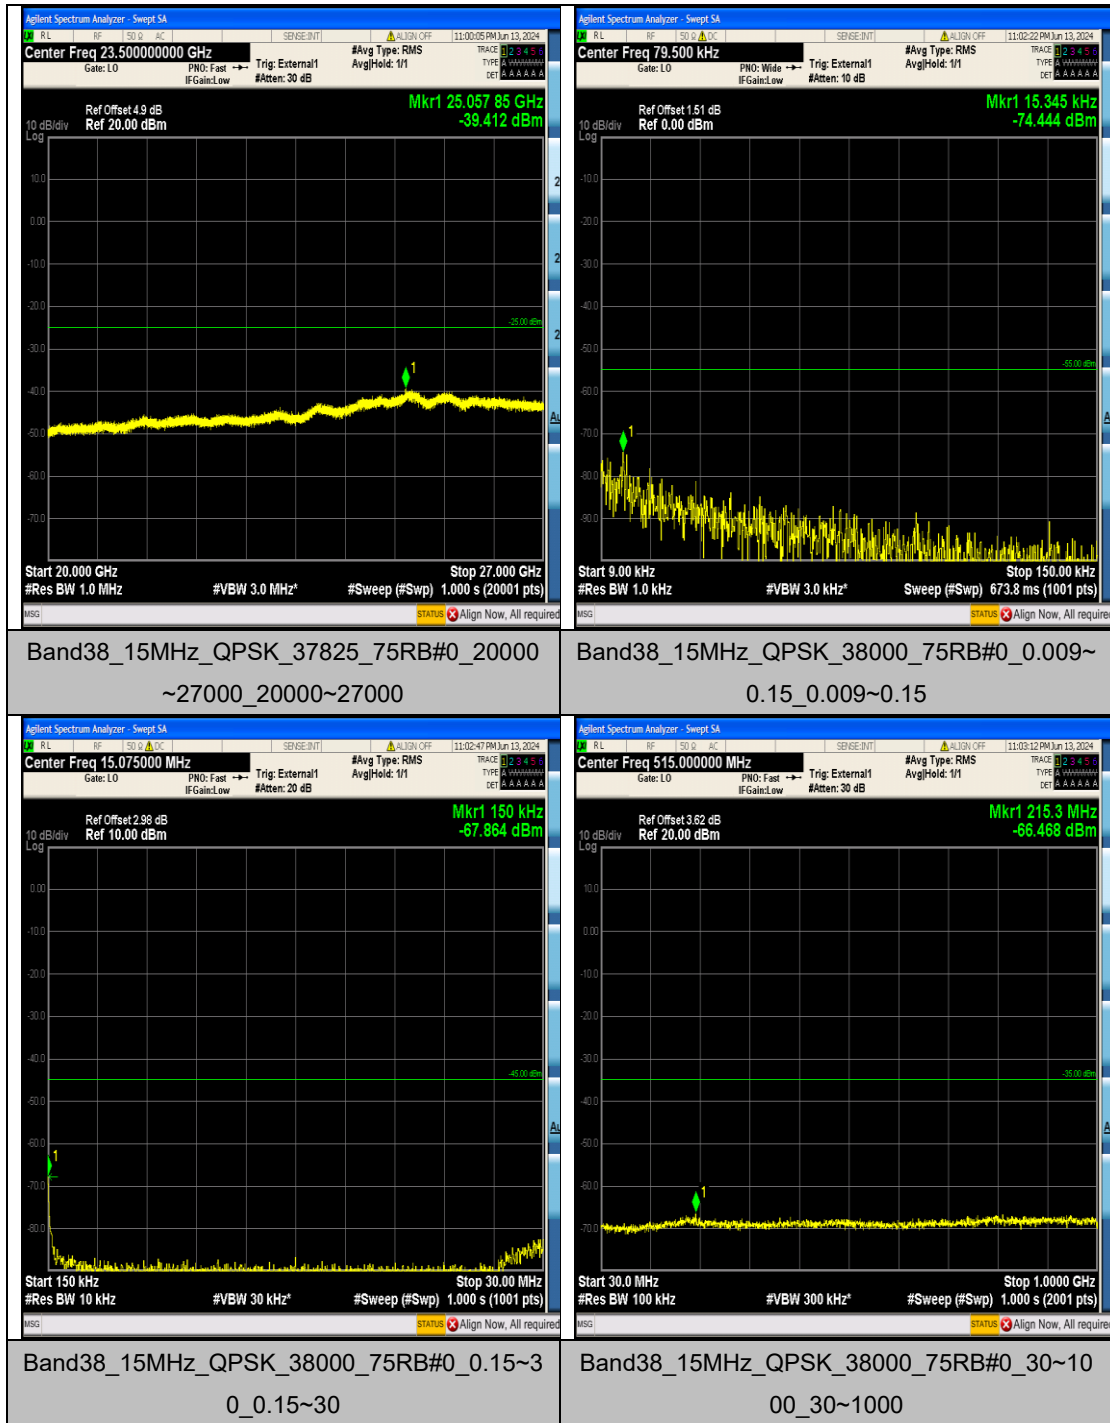

Band38_5MHz_16QAM_38225_25RB#0_1000~
20000_1000~20000

Band38_5MHz_16QAM_38225_25RB#0_20000
~27000_20000~27000

Band38_10MHz_QPSK_37800_50RB#0_0.009~
0.15_0.009~0.15

Band38_10MHz_QPSK_37800_50RB#0_0.15~3
0_0.15~30

Band38_15MHz_QPSK_38000_75RB#0_1000~
20000_1000~20000

Band38_15MHz_QPSK_38000_75RB#0_20000
~27000_20000~27000

Band38_15MHz_QPSK_38175_75RB#0_0.009~
0.15_0.009~0.15

Band38_15MHz_QPSK_38175_75RB#0_0.15~3
0_0.15~30