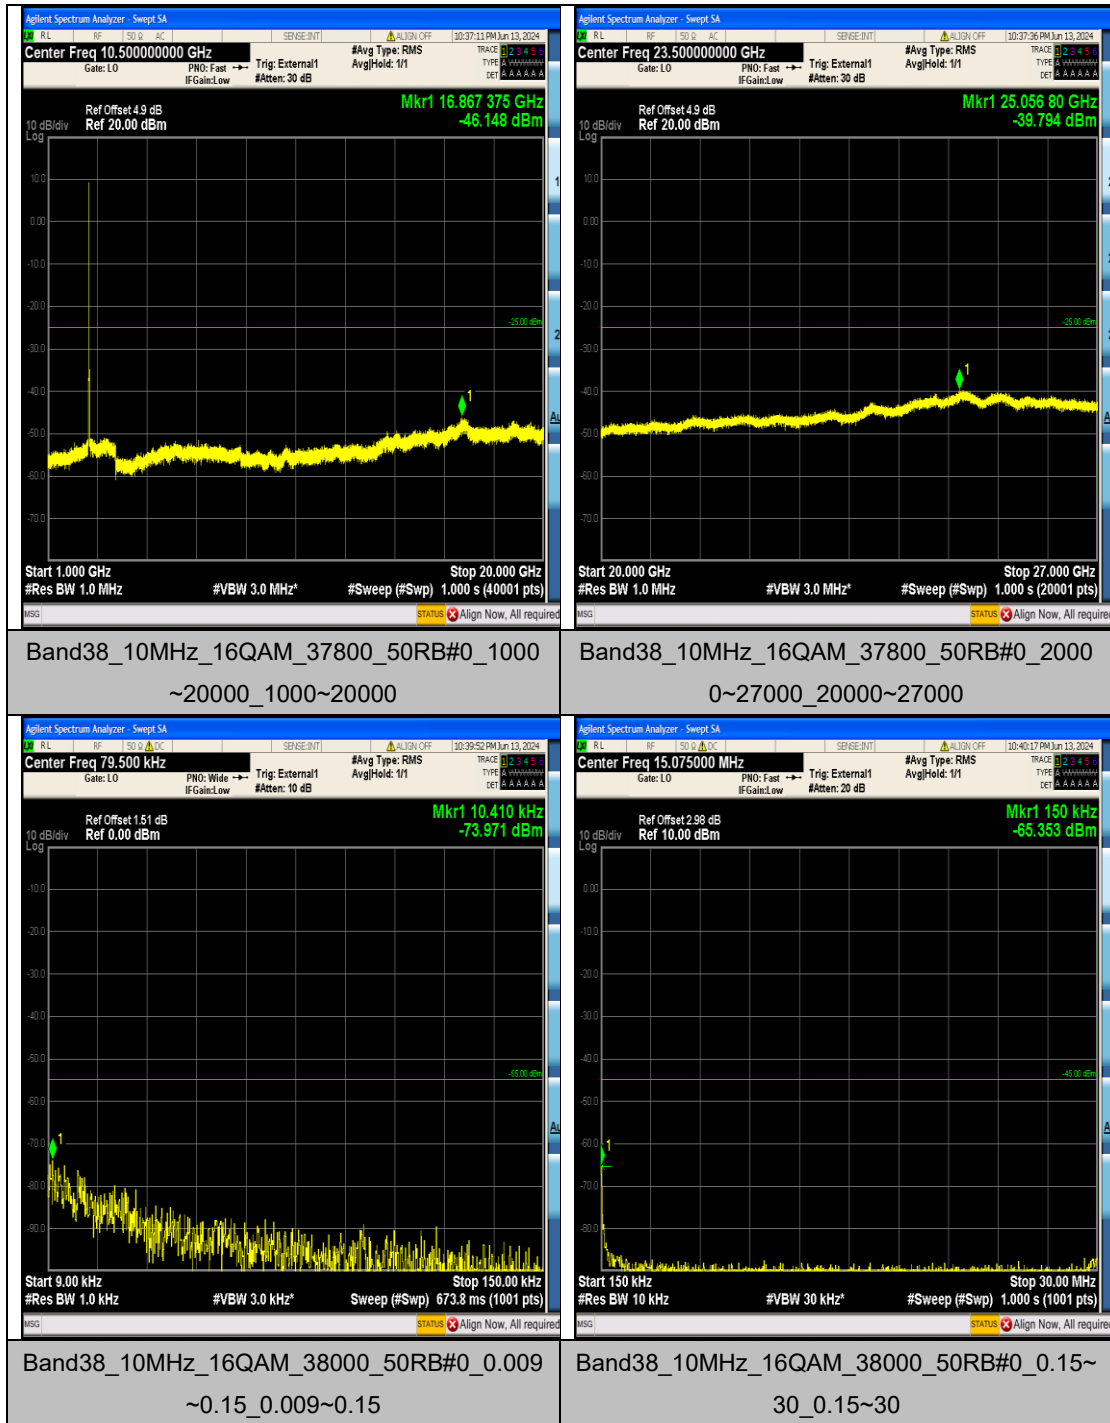

Band38_5MHz_16QAM_38225_25RB#0_1000~
20000_1000~20000

Band38_5MHz_16QAM_38225_25RB#0_20000
~27000_20000~27000

Band38_10MHz_QPSK_37800_50RB#0_0.009~
0.15_0.009~0.15

Band38_10MHz_QPSK_37800_50RB#0_0.15~3
0_0.15~30

Band38_15MHz_QPSK_38000_75RB#0_1000~
20000_1000~20000

Band38_15MHz_QPSK_38000_75RB#0_20000
~27000_20000~27000

Band38_15MHz_QPSK_38175_75RB#0_0.009~
0.15_0.009~0.15

Band38_15MHz_QPSK_38175_75RB#0_0.15~3
0_0.15~30