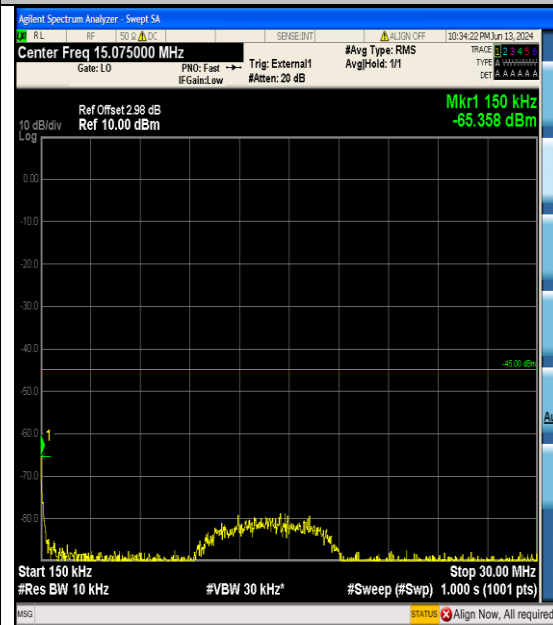

Band38_5MHz_16QAM_38225_25RB#0_1000~
20000_1000~20000

Band38_5MHz_16QAM_38225_25RB#0_20000
~27000_20000~27000

Band38_10MHz_QPSK_37800_50RB#0_0.009~
0.15_0.009~0.15

Band38_10MHz_QPSK_37800_50RB#0_0.15~3
0_0.15~30

Band38_15MHz_QPSK_38000_75RB#0_1000~
20000_1000~20000

Band38_15MHz_QPSK_38000_75RB#0_20000
~27000_20000~27000

Band38_15MHz_QPSK_38175_75RB#0_0.009~
0.15_0.009~0.15

Band38_15MHz_QPSK_38175_75RB#0_0.15~3
0_0.15~30