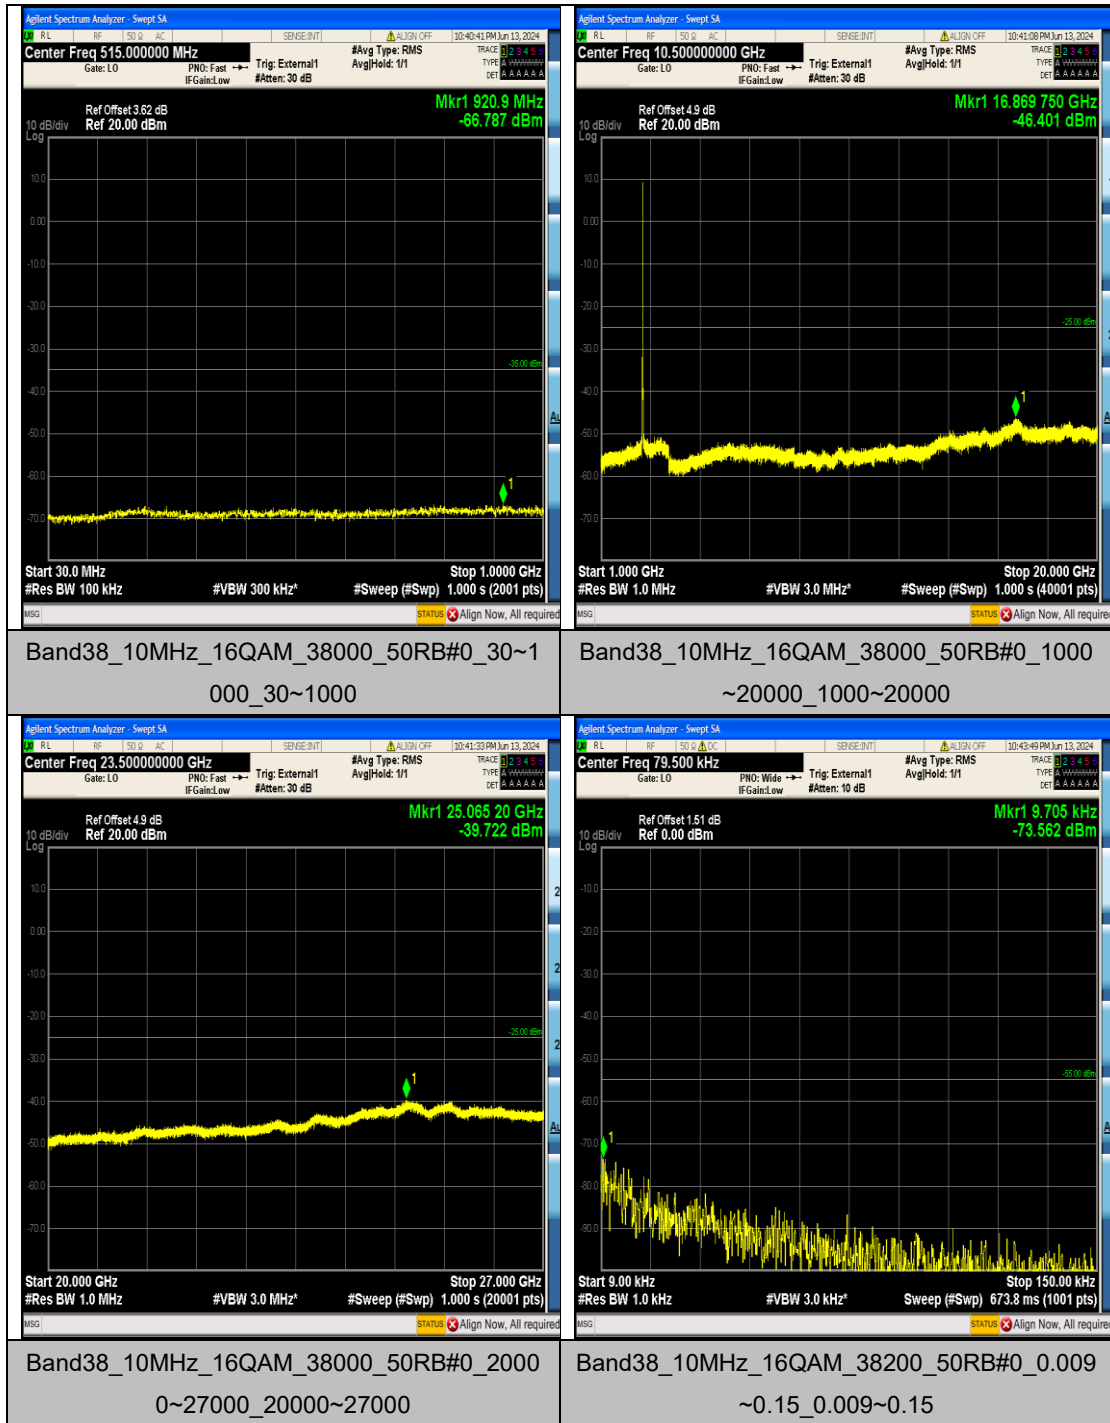

Band38_5MHz_16QAM_38225_25RB#0_1000~
20000_1000~20000

Band38_5MHz_16QAM_38225_25RB#0_20000
~27000_20000~27000

Band38_10MHz_QPSK_37800_50RB#0_0.009~
0.15_0.009~0.15

Band38_10MHz_QPSK_37800_50RB#0_0.15~3
0_0.15~30

Band38_15MHz_QPSK_38000_75RB#0_1000~
20000_1000~20000

Band38_15MHz_QPSK_38000_75RB#0_20000
~27000_20000~27000

Band38_15MHz_QPSK_38175_75RB#0_0.009~
0.15_0.009~0.15

Band38_15MHz_QPSK_38175_75RB#0_0.15~3
0_0.15~30