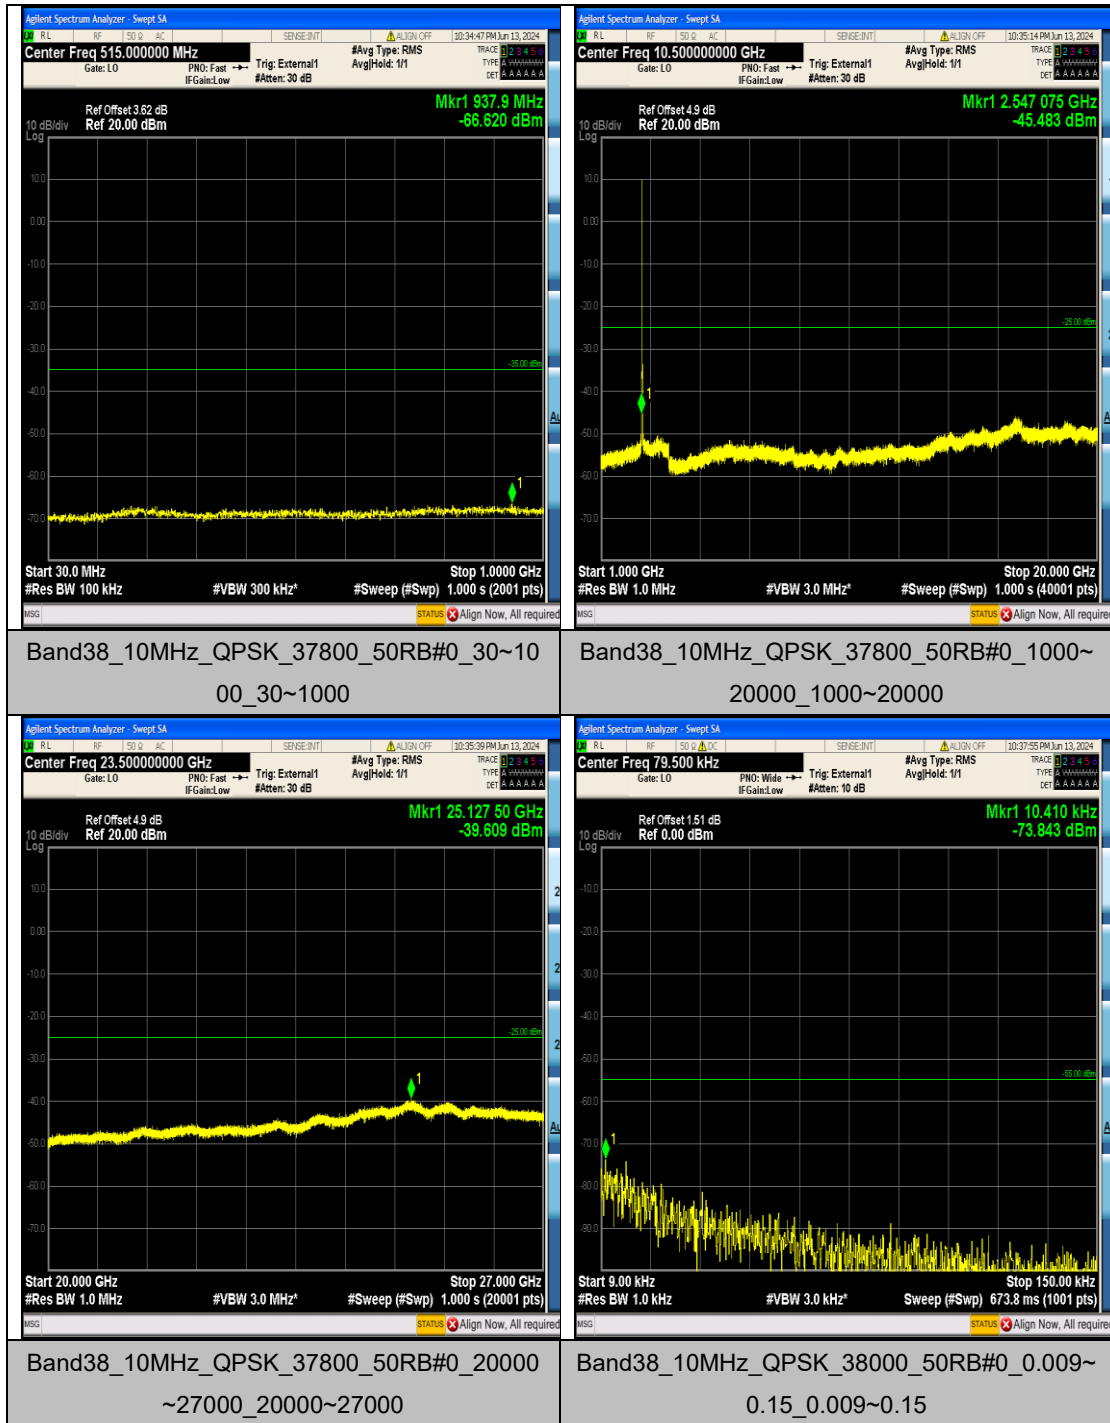

Band38_5MHz_16QAM_38225_25RB#0_1000~
20000_1000~20000

Band38_5MHz_16QAM_38225_25RB#0_20000
~27000_20000~27000

Band38_10MHz_QPSK_37800_50RB#0_0.009~
0.15_0.009~0.15

Band38_10MHz_QPSK_37800_50RB#0_0.15~3
0_0.15~30

Band38_15MHz_QPSK_38000_75RB#0_1000~
20000_1000~20000

Band38_15MHz_QPSK_38000_75RB#0_20000
~27000_20000~27000

Band38_15MHz_QPSK_38175_75RB#0_0.009~
0.15_0.009~0.15

Band38_15MHz_QPSK_38175_75RB#0_0.15~3
0_0.15~30