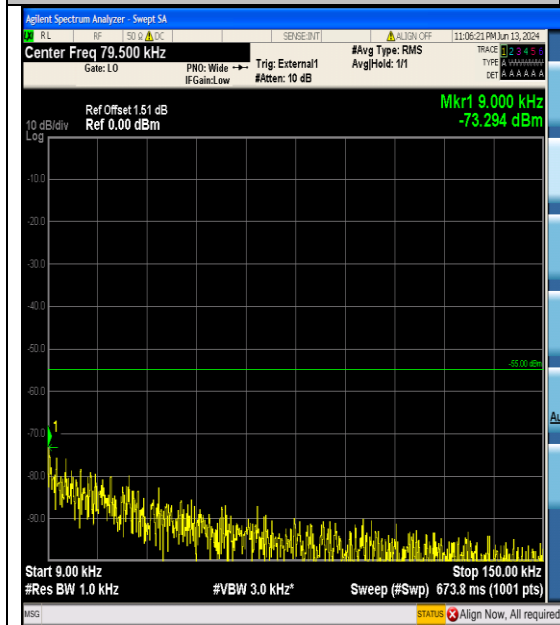

Band38_5MHz_16QAM_38225_25RB#0_1000~
20000_1000~20000

Band38_5MHz_16QAM_38225_25RB#0_20000
~27000_20000~27000

Band38_10MHz_QPSK_37800_50RB#0_0.009~
0.15_0.009~0.15

Band38_10MHz_QPSK_37800_50RB#0_0.15~3
0_0.15~30

Band38_15MHz_QPSK_38000_75RB#0_1000~
20000_1000~20000

Band38_15MHz_QPSK_38000_75RB#0_20000
~27000_20000~27000

Band38_15MHz_QPSK_38175_75RB#0_0.009~
0.15_0.009~0.15

Band38_15MHz_QPSK_38175_75RB#0_0.15~3
0_0.15~30