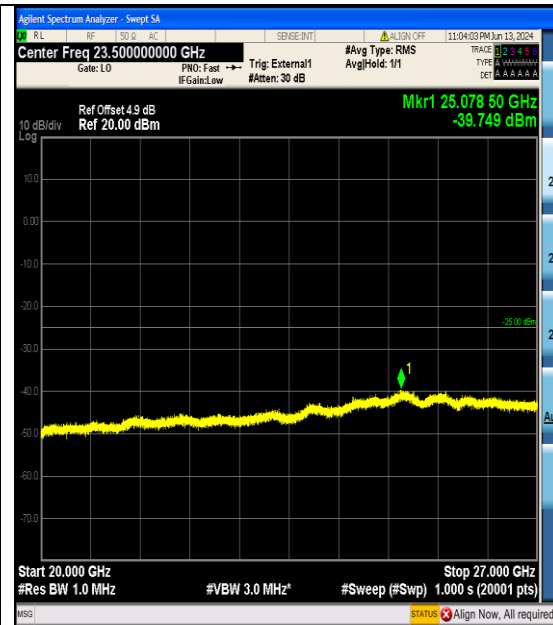

Band38_15MHz_QPSK_38000_75RB#0_20000
~27000_20000~27000