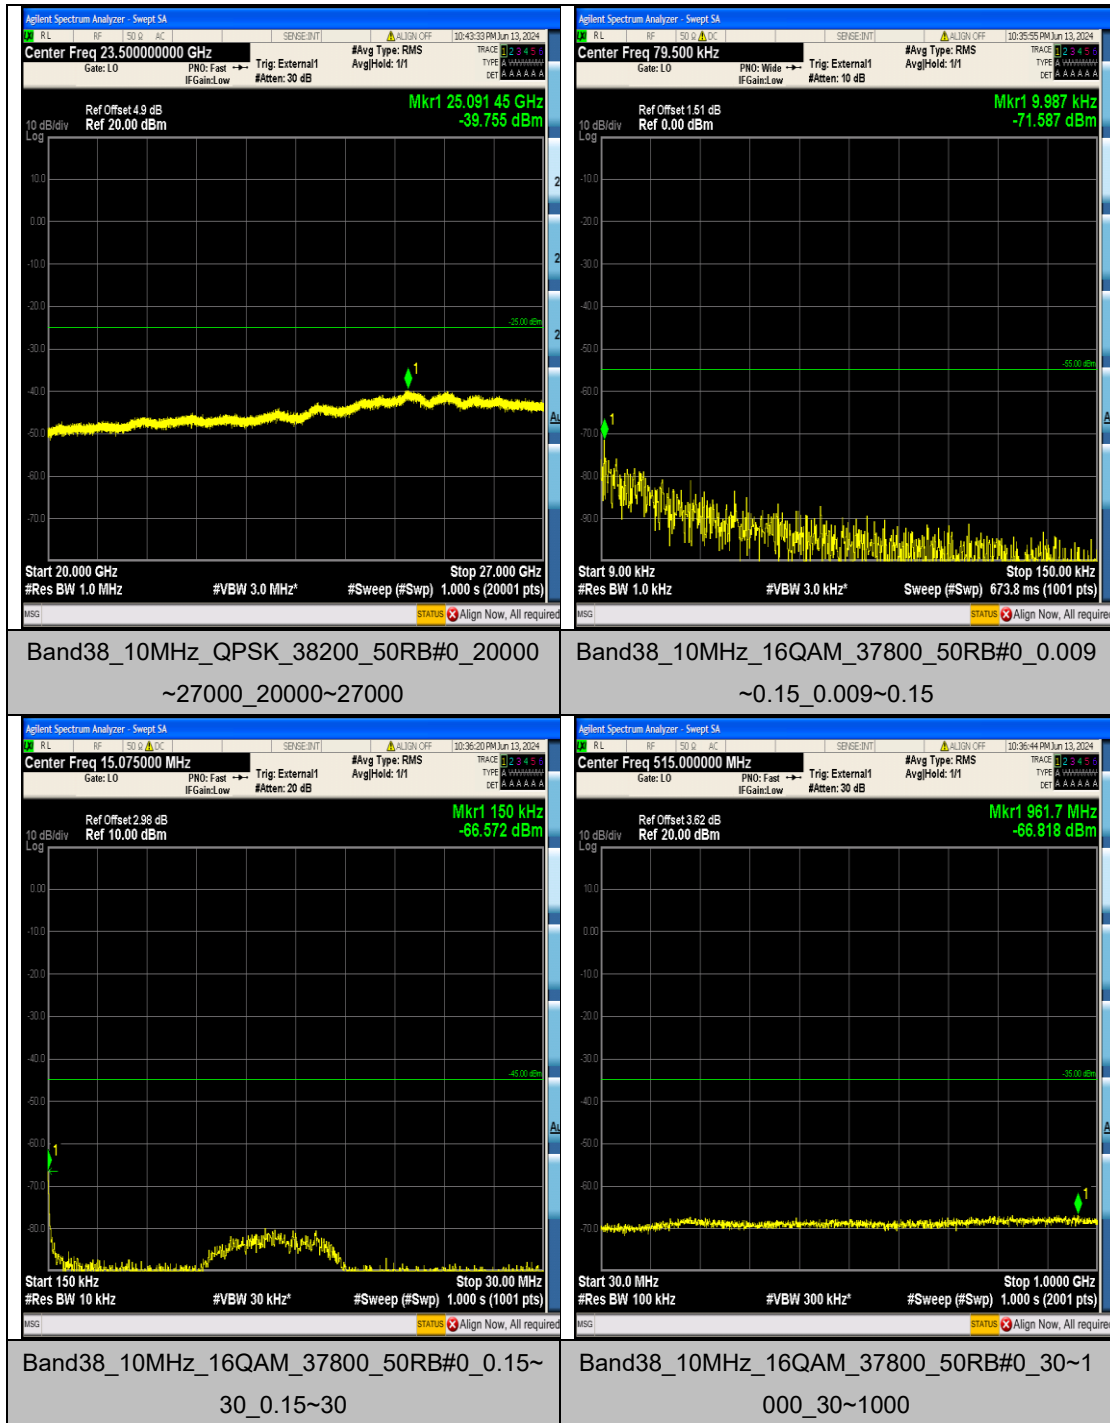

Band38_5MHz_16QAM_38225_25RB#0_1000~
20000_1000~20000

Band38_5MHz_16QAM_38225_25RB#0_20000
~27000_20000~27000

Band38_10MHz_QPSK_37800_50RB#0_0.009~
0.15_0.009~0.15

Band38_10MHz_QPSK_37800_50RB#0_0.15~3
0_0.15~30

Band38_15MHz_QPSK_38000_75RB#0_1000~
20000_1000~20000

Band38_15MHz_QPSK_38000_75RB#0_20000
~27000_20000~27000

Band38_15MHz_QPSK_38175_75RB#0_0.009~
0.15_0.009~0.15

Band38_15MHz_QPSK_38175_75RB#0_0.15~3
0_0.15~30