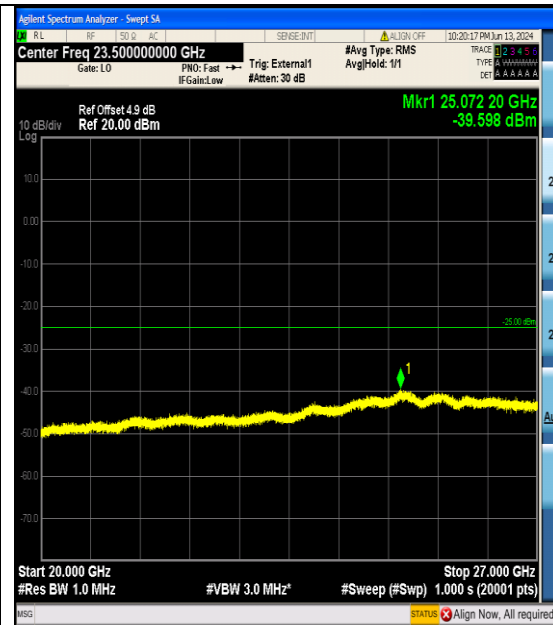

Band38_5MHz_16QAM_38225_25RB#0_1000~
20000_1000~20000

Band38_5MHz_16QAM_38225_25RB#0_20000
~27000_20000~27000

Band38_10MHz_QPSK_37800_50RB#0_0.009~
0.15_0.009~0.15

Band38_10MHz_QPSK_37800_50RB#0_0.15~3
0_0.15~30