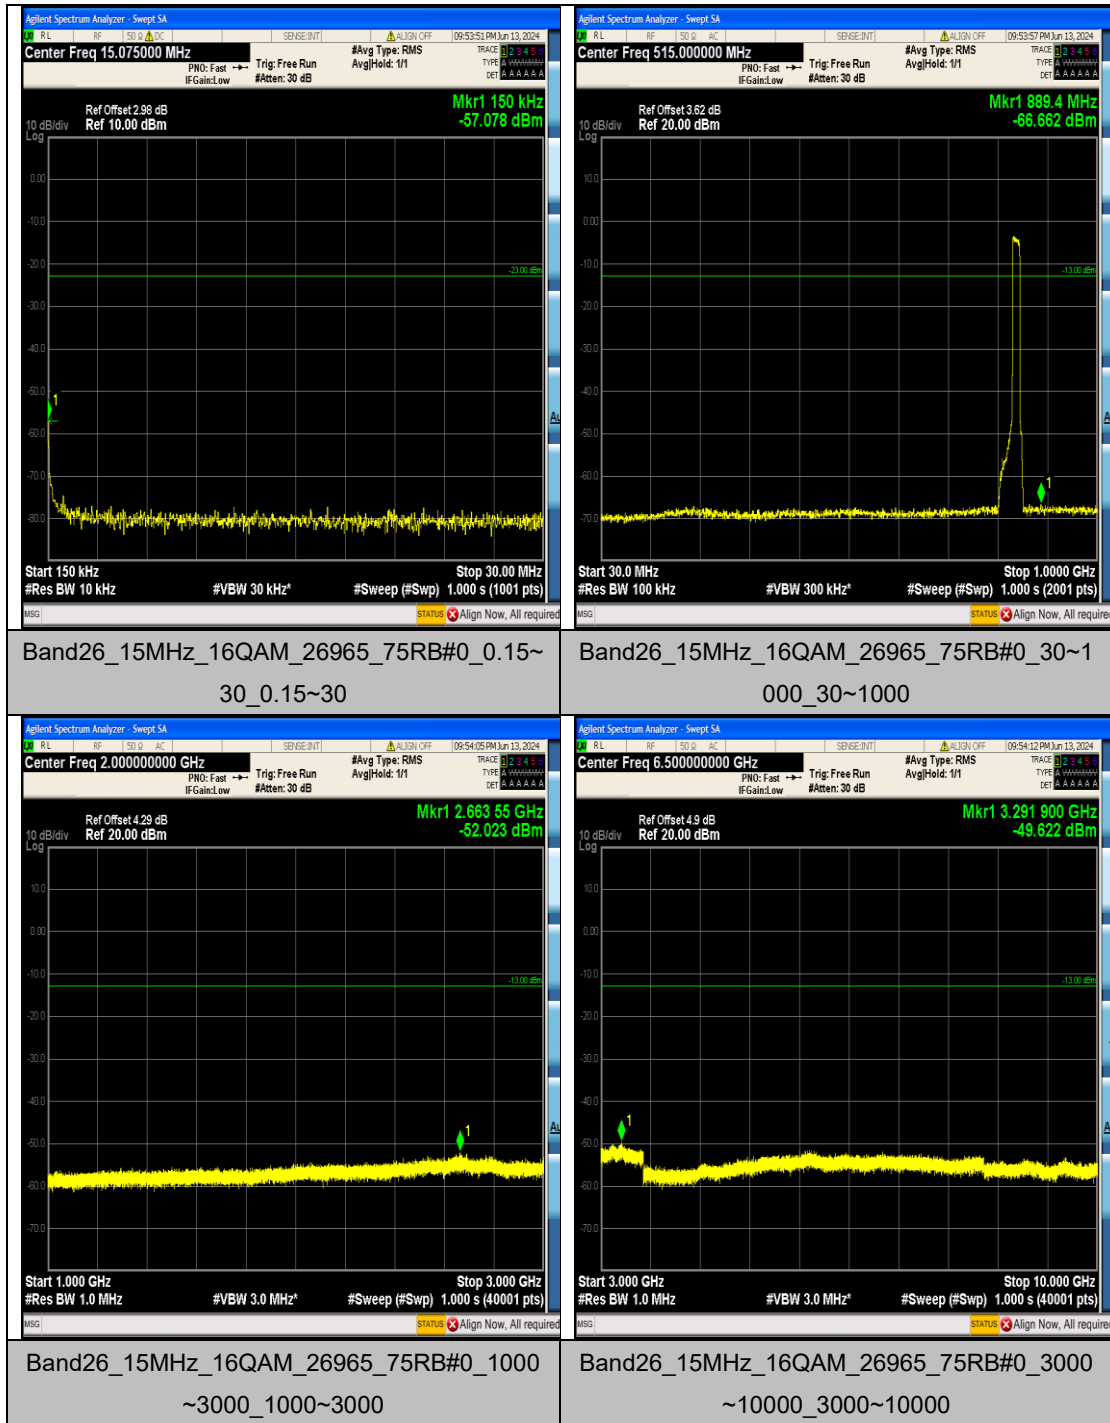

Band26\_15MHz\_16QAM\_26865\_75RB#0\_1000  
~3000\_1000~3000

Band26\_15MHz\_16QAM\_26865\_75RB#0\_3000  
~10000\_3000~10000

Band26\_15MHz\_16QAM\_26915\_75RB#0\_0.009  
~0.15\_0.009~0.15

Band26\_15MHz\_16QAM\_26915\_75RB#0\_0.15~  
30\_0.15~30