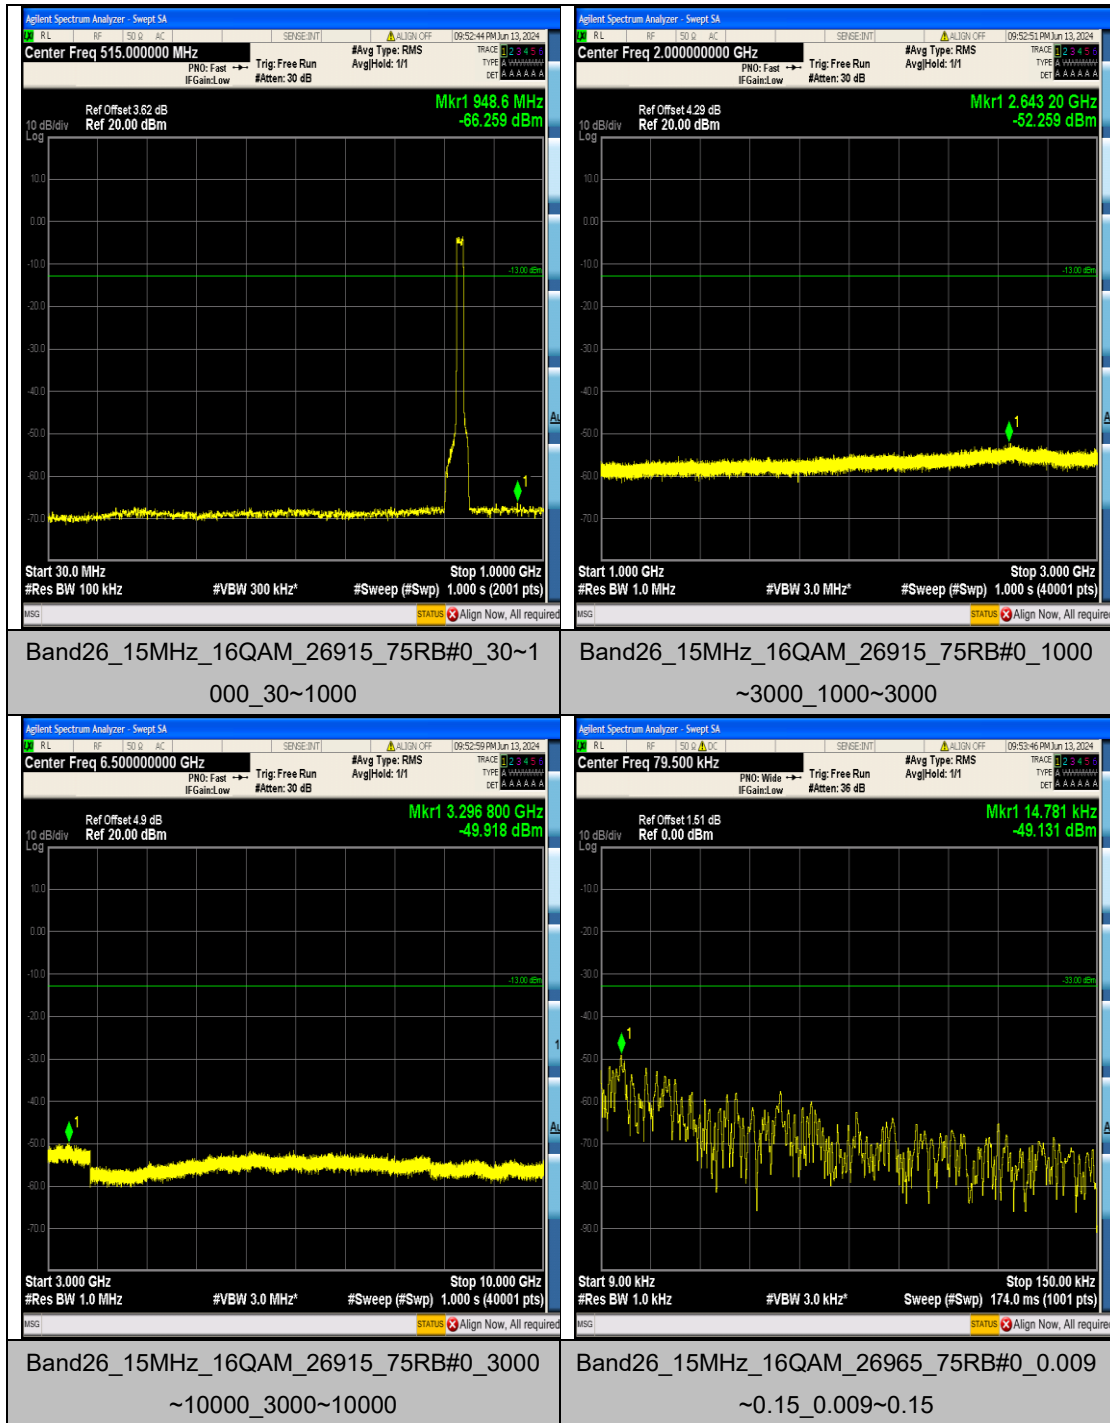

Band26\_15MHz\_16QAM\_26865\_75RB#0\_1000  
~3000\_1000~3000

Band26\_15MHz\_16QAM\_26865\_75RB#0\_3000  
~10000\_3000~10000

Band26\_15MHz\_16QAM\_26915\_75RB#0\_0.009  
~0.15\_0.009~0.15

Band26\_15MHz\_16QAM\_26915\_75RB#0\_0.15~  
30\_0.15~30

## Appendix F: Frequency Stability