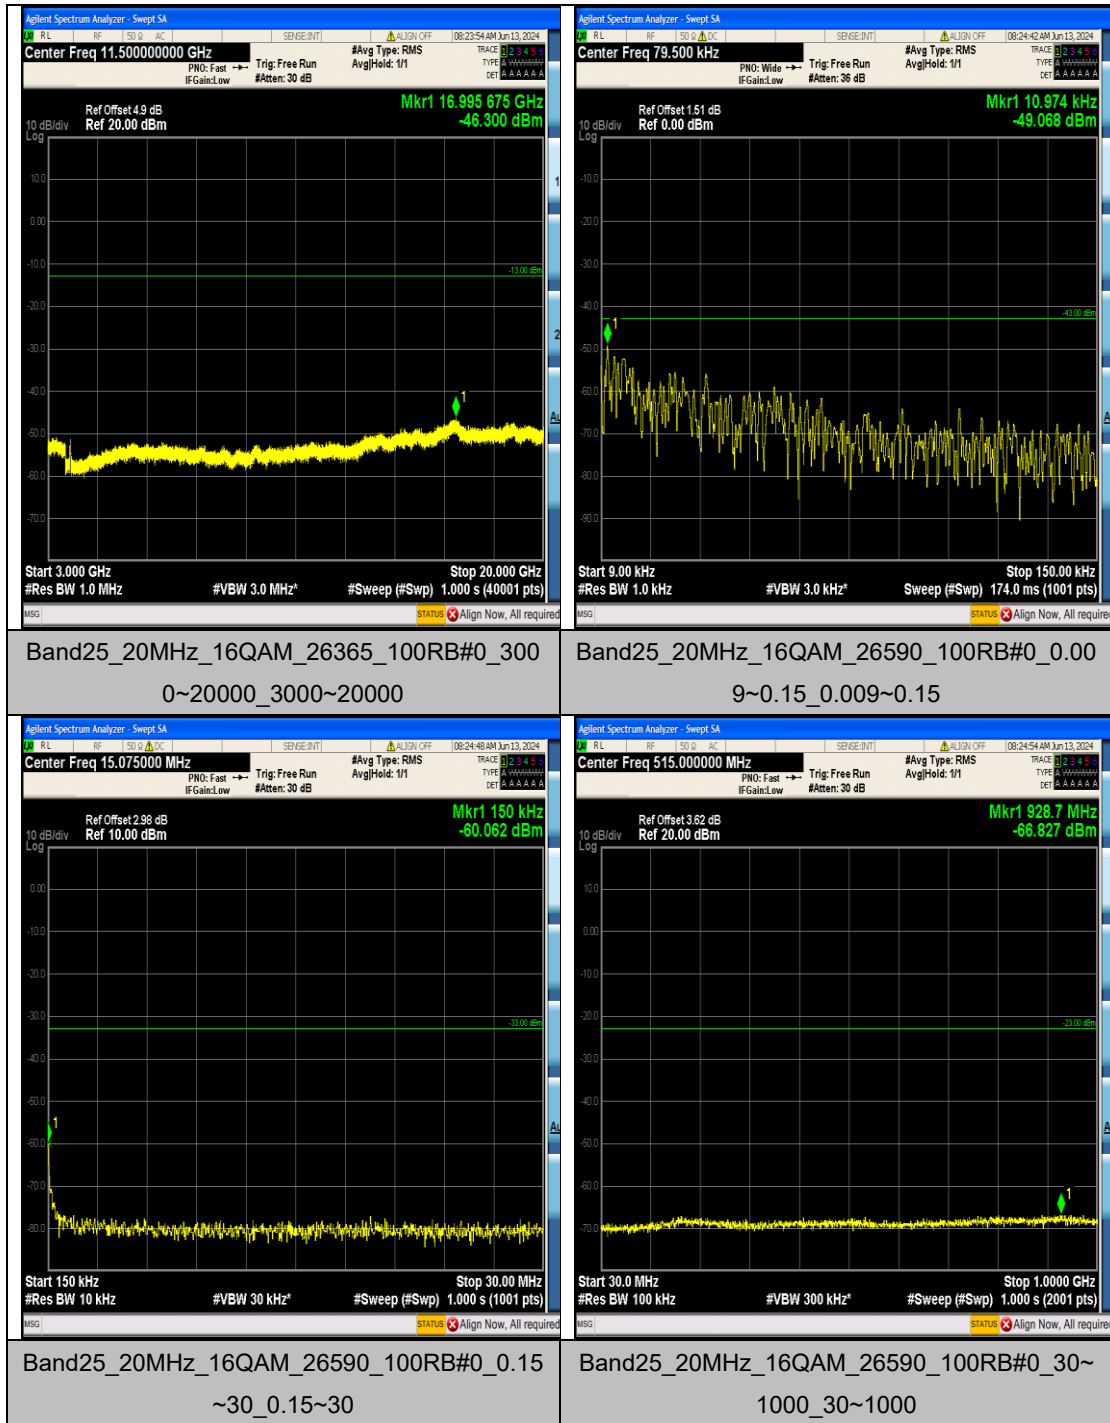

Band25\_15MHz\_QPSK\_26615\_75RB#0\_0.009~  
 0.15\_0.009~0.15

Band25\_15MHz\_QPSK\_26615\_75RB#0\_0.15~3  
 0\_0.15~30

Band25\_15MHz\_QPSK\_26615\_75RB#0\_30~10  
 00\_30~1000

Band25\_15MHz\_QPSK\_26615\_75RB#0\_1000~  
 3000\_1000~3000

Band25\_15MHz\_QPSK\_26615\_75RB#0\_3000~  
20000\_3000~20000

Band25\_15MHz\_16QAM\_26115\_75RB#0\_0.009  
~0.15\_0.009~0.15

Band25\_15MHz\_16QAM\_26115\_75RB#0\_0.15~  
30\_0.15~30

Band25\_15MHz\_16QAM\_26115\_75RB#0\_30~1  
000\_30~1000

## Appendix F: Frequency Stability