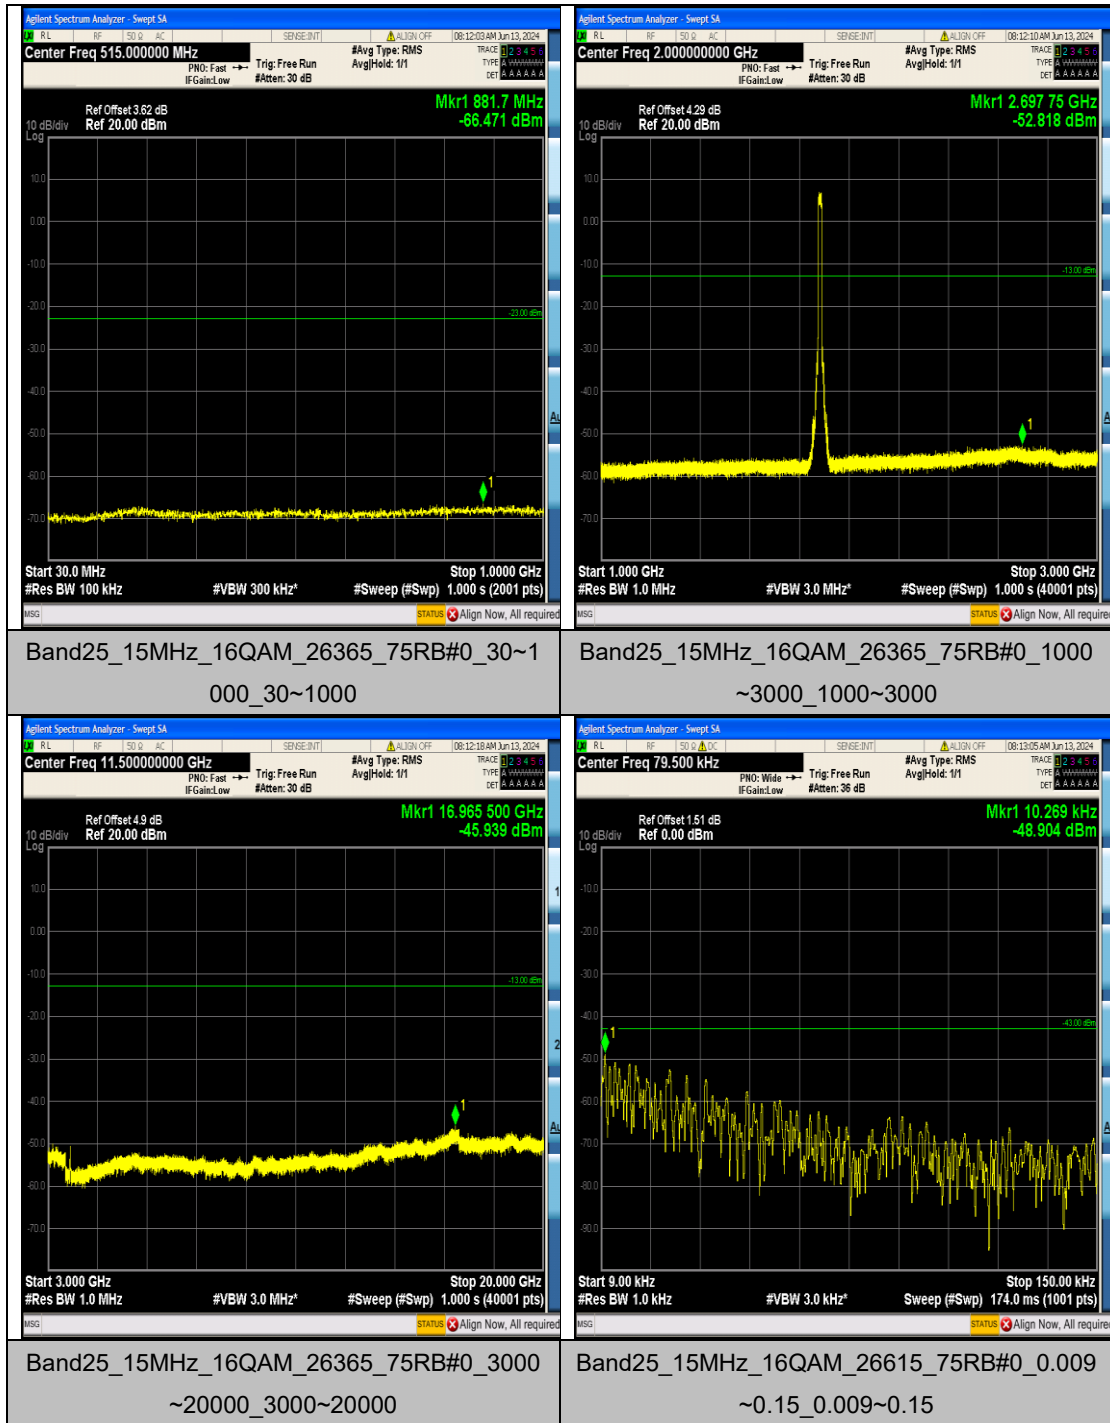

Band25\_15MHz\_QPSK\_26615\_75RB#0\_0.009~  
 0.15\_0.009~0.15

Band25\_15MHz\_QPSK\_26615\_75RB#0\_0.15~3  
 0\_0.15~30

Band25\_15MHz\_QPSK\_26615\_75RB#0\_30~10  
 00\_30~1000

Band25\_15MHz\_QPSK\_26615\_75RB#0\_1000~  
 3000\_1000~3000

Band25\_15MHz\_QPSK\_26615\_75RB#0\_3000~  
20000\_3000~20000

Band25\_15MHz\_16QAM\_26115\_75RB#0\_0.009  
~0.15\_0.009~0.15

Band25\_15MHz\_16QAM\_26115\_75RB#0\_0.15~  
30\_0.15~30

Band25\_15MHz\_16QAM\_26115\_75RB#0\_30~1  
000\_30~1000

## Appendix F: Frequency Stability