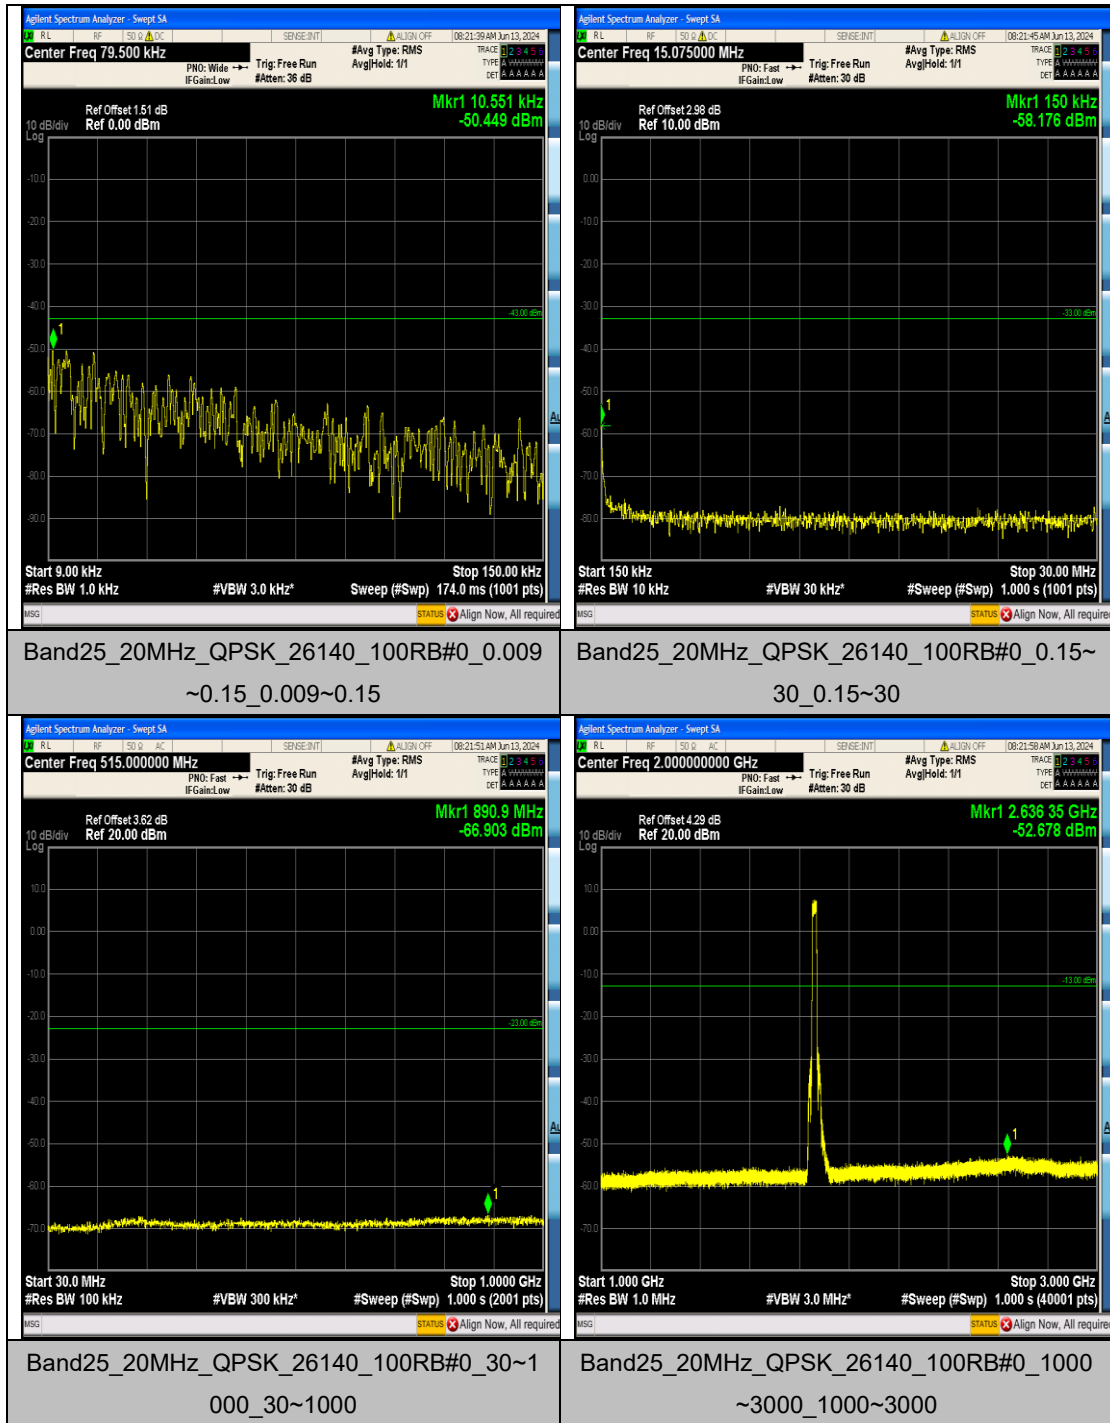

Band25\_15MHz\_QPSK\_26615\_75RB#0\_3000~  
20000\_3000~20000

Band25\_15MHz\_16QAM\_26115\_75RB#0\_0.009  
~0.15\_0.009~0.15

Band25\_15MHz\_16QAM\_26115\_75RB#0\_0.15~  
30\_0.15~30

Band25\_15MHz\_16QAM\_26115\_75RB#0\_30~1  
000\_30~1000

## Appendix F: Frequency Stability