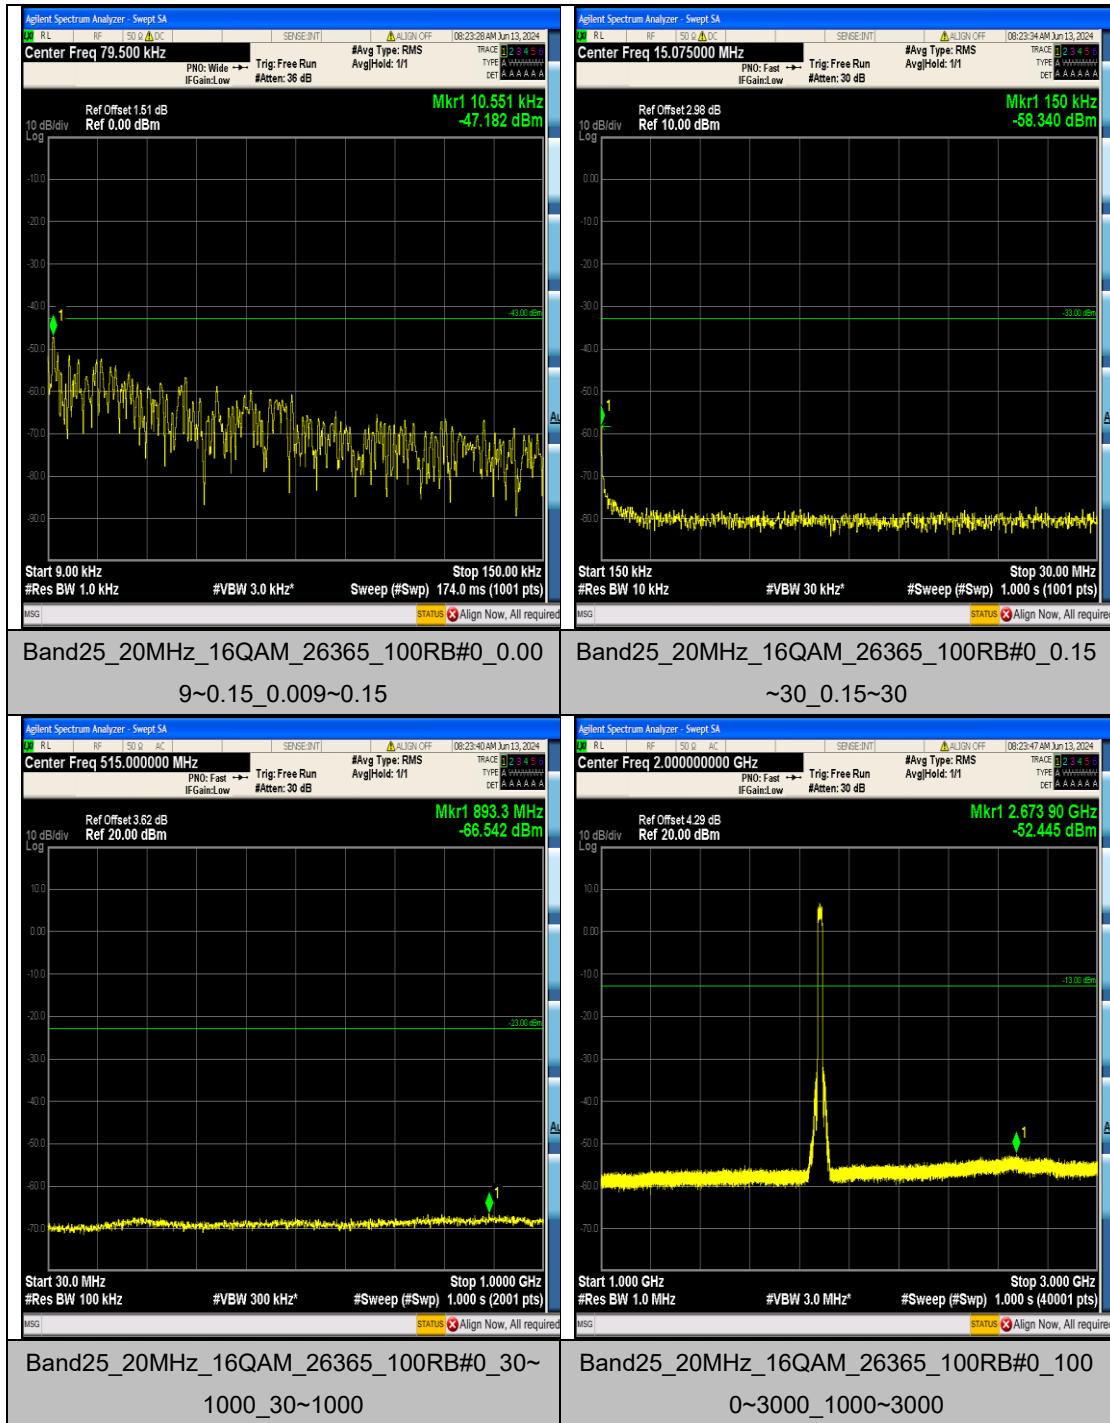

Band25\_15MHz\_QPSK\_26615\_75RB#0\_3000~  
20000\_3000~20000

Band25\_15MHz\_16QAM\_26115\_75RB#0\_0.009  
~0.15\_0.009~0.15

Band25\_15MHz\_16QAM\_26115\_75RB#0\_0.15~  
30\_0.15~30

Band25\_15MHz\_16QAM\_26115\_75RB#0\_30~1  
000\_30~1000

## Appendix F: Frequency Stability