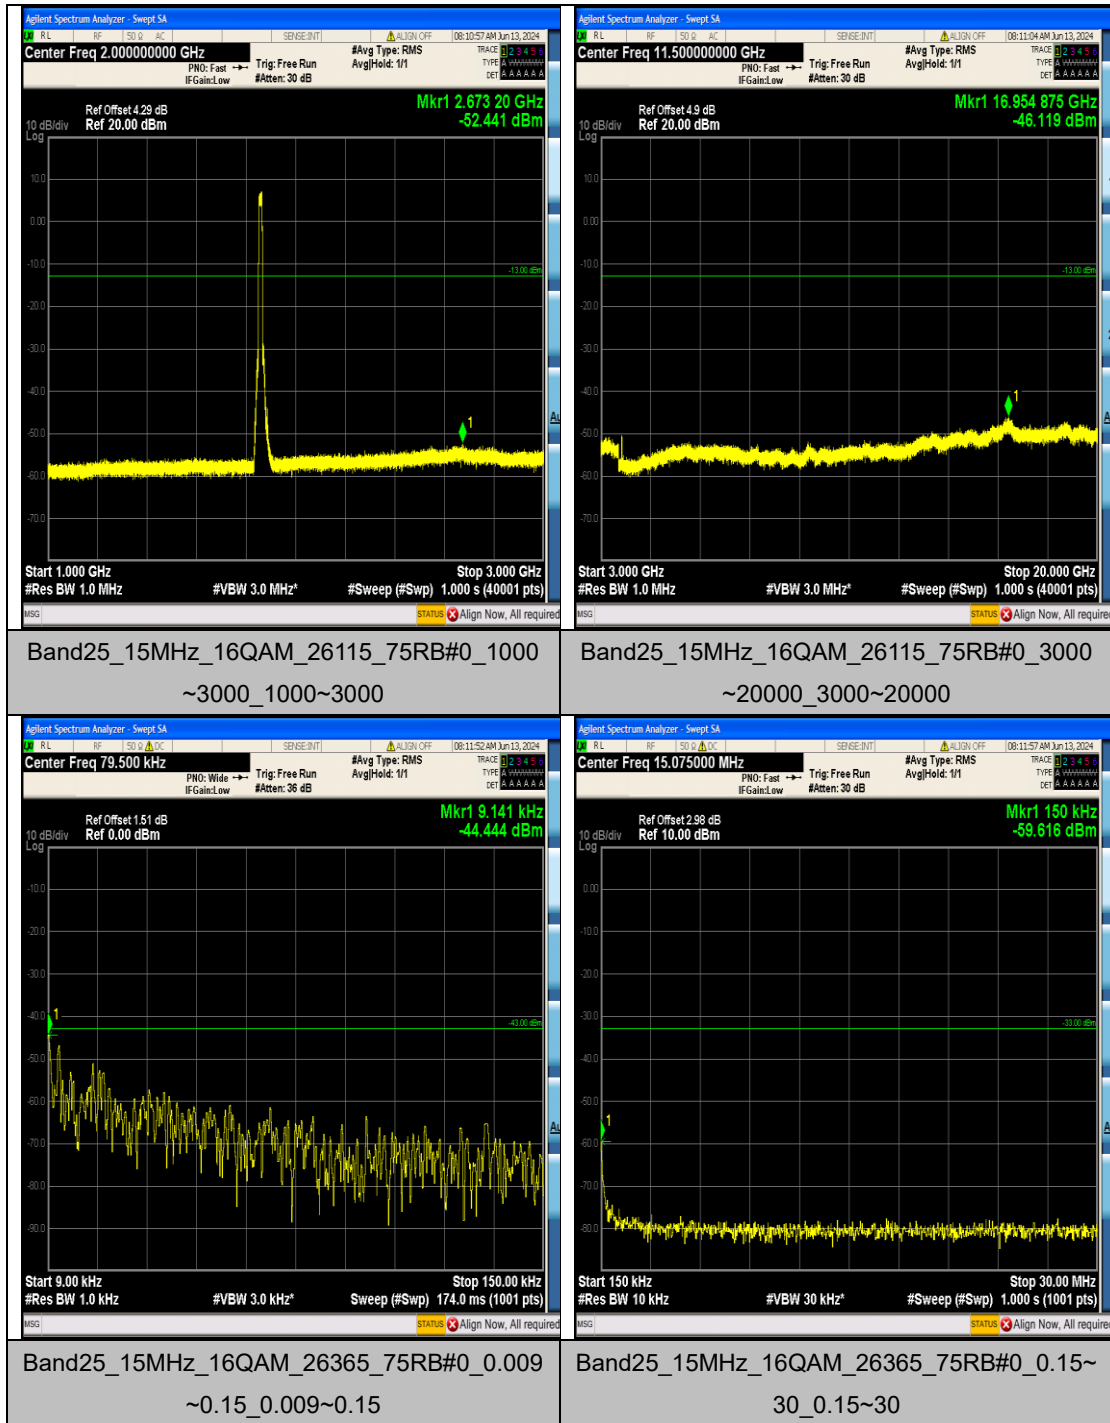

Band25\_15MHz\_QPSK\_26615\_75RB#0\_0.009~  
 0.15\_0.009~0.15

Band25\_15MHz\_QPSK\_26615\_75RB#0\_0.15~3  
 0\_0.15~30

Band25\_15MHz\_QPSK\_26615\_75RB#0\_30~10  
 00\_30~1000

Band25\_15MHz\_QPSK\_26615\_75RB#0\_1000~  
 3000\_1000~3000

Band25\_15MHz\_QPSK\_26615\_75RB#0\_3000~  
20000\_3000~20000

Band25\_15MHz\_16QAM\_26115\_75RB#0\_0.009  
~0.15\_0.009~0.15

Band25\_15MHz\_16QAM\_26115\_75RB#0\_0.15~  
30\_0.15~30

Band25\_15MHz\_16QAM\_26115\_75RB#0\_30~1  
000\_30~1000

## Appendix F: Frequency Stability