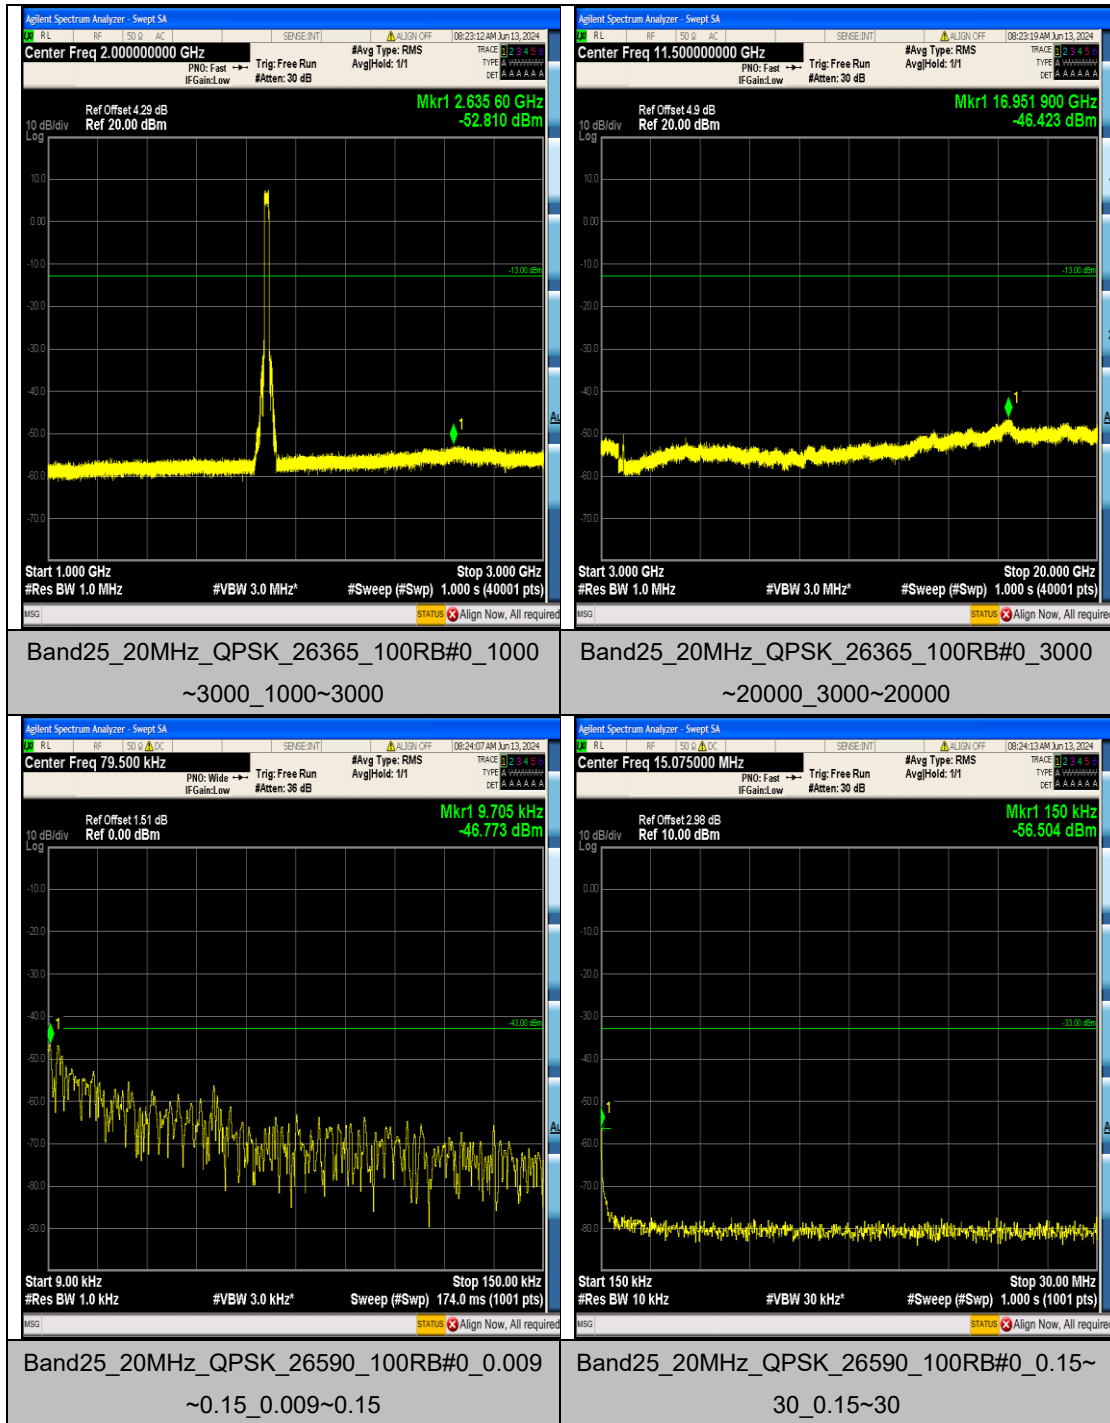

Band25\_15MHz\_QPSK\_26615\_75RB#0\_0.009~  
 0.15\_0.009~0.15

Band25\_15MHz\_QPSK\_26615\_75RB#0\_0.15~3  
 0\_0.15~30

Band25\_15MHz\_QPSK\_26615\_75RB#0\_30~10  
 00\_30~1000

Band25\_15MHz\_QPSK\_26615\_75RB#0\_1000~  
 3000\_1000~3000

Band25\_15MHz\_QPSK\_26615\_75RB#0\_3000~  
20000\_3000~20000

Band25\_15MHz\_16QAM\_26115\_75RB#0\_0.009  
~0.15\_0.009~0.15

Band25\_15MHz\_16QAM\_26115\_75RB#0\_0.15~  
30\_0.15~30

Band25\_15MHz\_16QAM\_26115\_75RB#0\_30~1  
000\_30~1000

## Appendix F: Frequency Stability