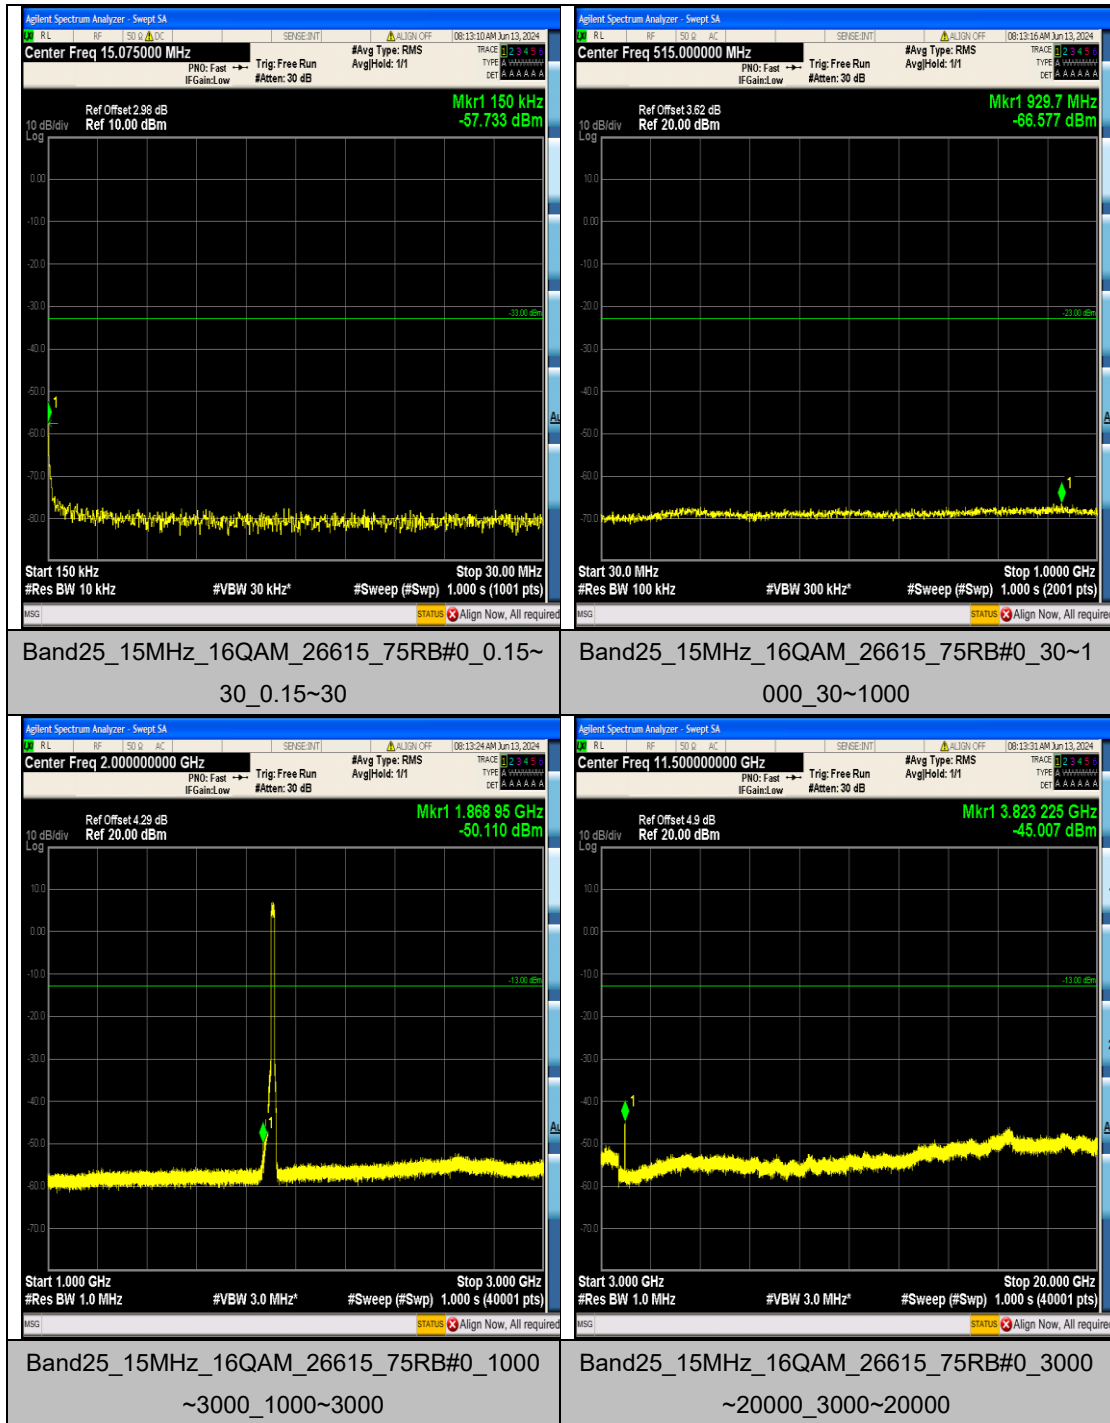

Band25\_15MHz\_QPSK\_26615\_75RB#0\_3000~  
20000\_3000~20000

Band25\_15MHz\_16QAM\_26115\_75RB#0\_0.009  
~0.15\_0.009~0.15

Band25\_15MHz\_16QAM\_26115\_75RB#0\_0.15~  
30\_0.15~30

Band25\_15MHz\_16QAM\_26115\_75RB#0\_30~1  
000\_30~1000

## Appendix F: Frequency Stability