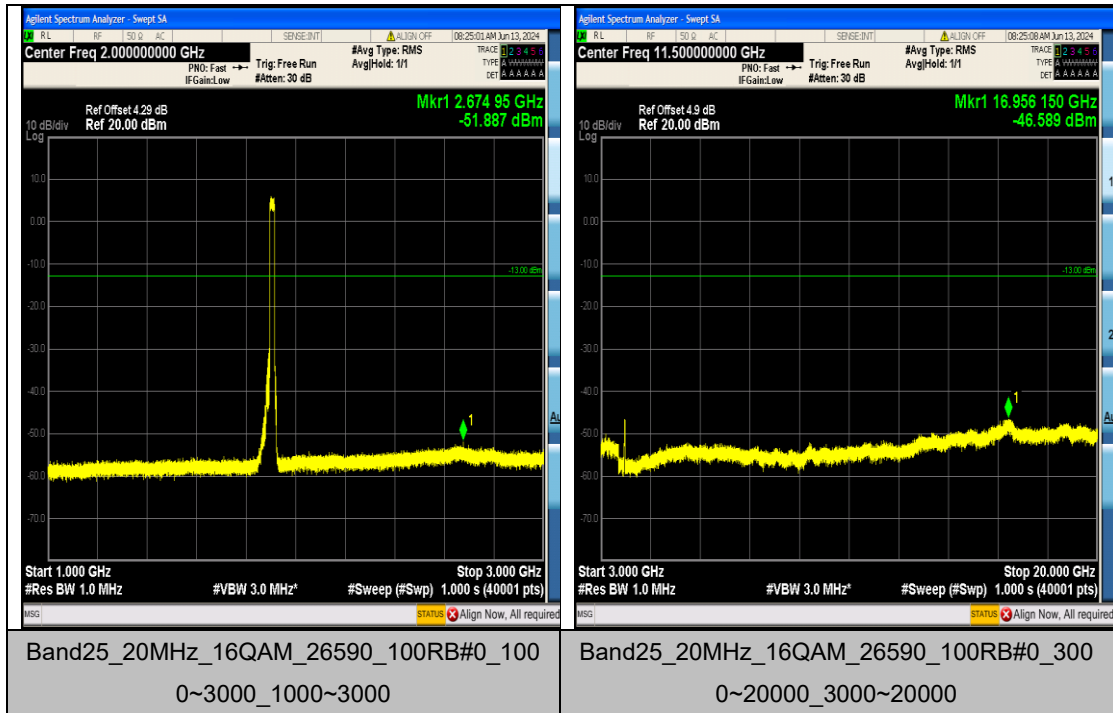

Band25\_15MHz\_QPSK\_26615\_75RB#0\_0.009~  
 0.15\_0.009~0.15

Band25\_15MHz\_QPSK\_26615\_75RB#0\_0.15~3  
 0\_0.15~30

Band25\_15MHz\_QPSK\_26615\_75RB#0\_30~10  
 00\_30~1000

Band25\_15MHz\_QPSK\_26615\_75RB#0\_1000~  
 3000\_1000~3000

Band25\_15MHz\_QPSK\_26615\_75RB#0\_3000~  
20000\_3000~20000

Band25\_15MHz\_16QAM\_26115\_75RB#0\_0.009  
~0.15\_0.009~0.15

Band25\_15MHz\_16QAM\_26115\_75RB#0\_0.15~  
30\_0.15~30

Band25\_15MHz\_16QAM\_26115\_75RB#0\_30~1  
000\_30~1000

## Appendix F: Frequency Stability