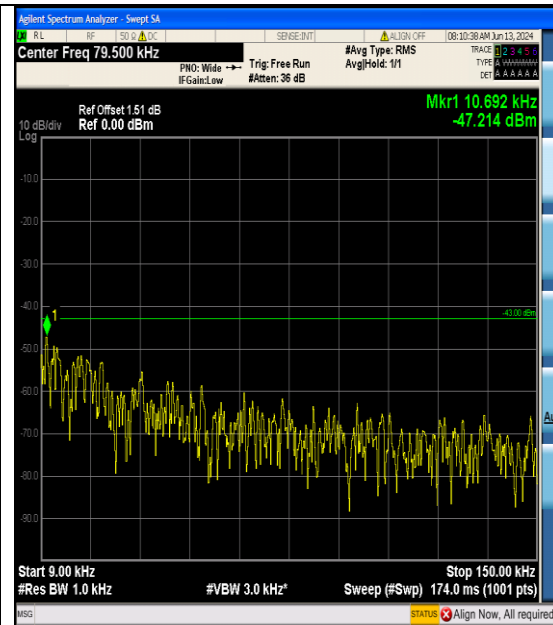

Band25\_15MHz\_QPSK\_26615\_75RB#0\_0.009~  
 0.15\_0.009~0.15

Band25\_15MHz\_QPSK\_26615\_75RB#0\_0.15~3  
 0\_0.15~30

Band25\_15MHz\_QPSK\_26615\_75RB#0\_30~10  
 00\_30~1000

Band25\_15MHz\_QPSK\_26615\_75RB#0\_1000~  
 3000\_1000~3000

Band25\_15MHz\_QPSK\_26615\_75RB#0\_3000~  
20000\_3000~20000

Band25\_15MHz\_16QAM\_26115\_75RB#0\_0.009  
~0.15\_0.009~0.15

Band25\_15MHz\_16QAM\_26115\_75RB#0\_0.15~  
30\_0.15~30

Band25\_15MHz\_16QAM\_26115\_75RB#0\_30~1  
000\_30~1000