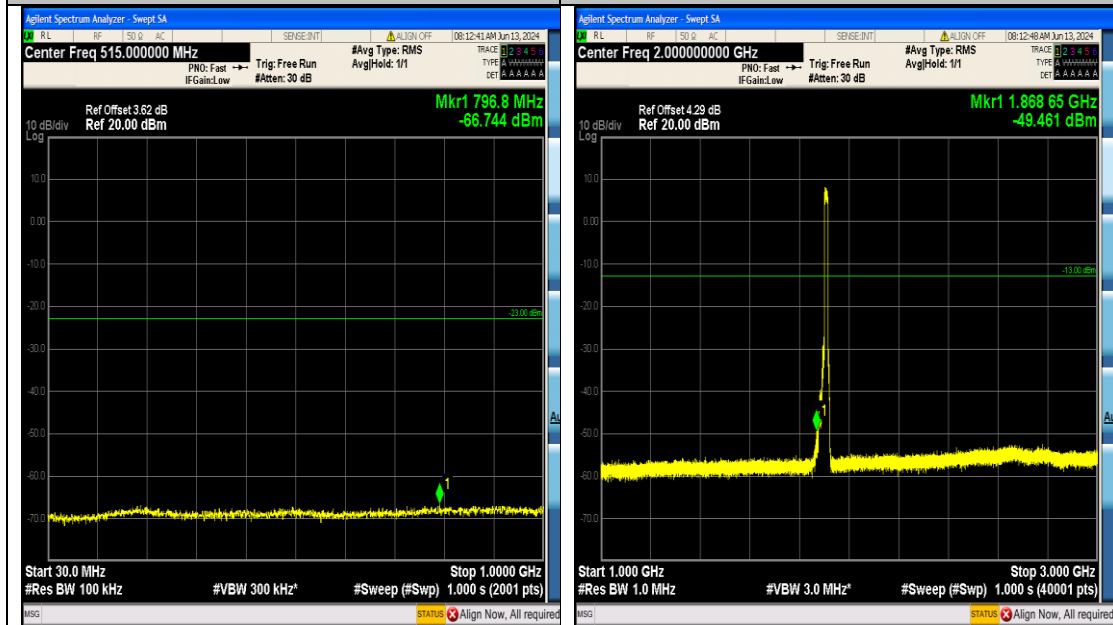

Band25\_15MHz\_QPSK\_26615\_75RB#0\_0.009~  
 0.15\_0.009~0.15

Band25\_15MHz\_QPSK\_26615\_75RB#0\_0.15~3  
 0\_0.15~30

Band25\_15MHz\_QPSK\_26615\_75RB#0\_30~10  
 00\_30~1000

Band25\_15MHz\_QPSK\_26615\_75RB#0\_1000~  
 3000\_1000~3000

Band25\_15MHz\_QPSK\_26615\_75RB#0\_3000~  
20000\_3000~20000

Band25\_15MHz\_16QAM\_26115\_75RB#0\_0.009  
~0.15\_0.009~0.15

Band25\_15MHz\_16QAM\_26115\_75RB#0\_0.15~  
30\_0.15~30

Band25\_15MHz\_16QAM\_26115\_75RB#0\_30~1  
000\_30~1000