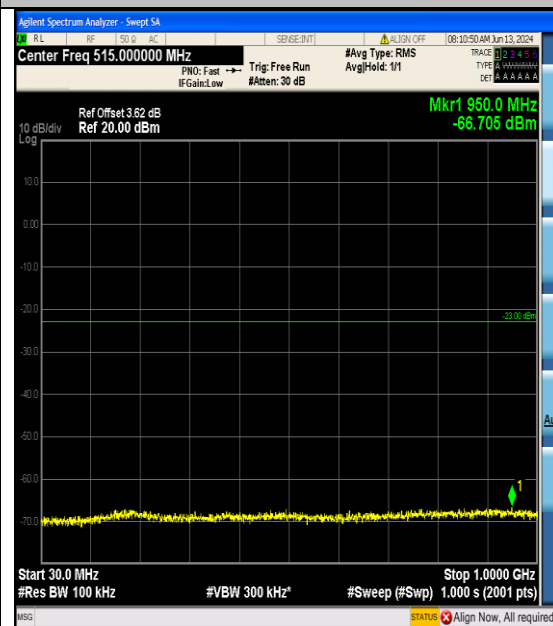

Band25\_15MHz\_QPSK\_26615\_75RB#0\_0.009~  
 0.15\_0.009~0.15

Band25\_15MHz\_QPSK\_26615\_75RB#0\_0.15~3  
 0\_0.15~30

Band25\_15MHz\_QPSK\_26615\_75RB#0\_30~10  
 00\_30~1000

Band25\_15MHz\_QPSK\_26615\_75RB#0\_1000~  
 3000\_1000~3000

Band25\_15MHz\_QPSK\_26615\_75RB#0\_3000~  
20000\_3000~20000

Band25\_15MHz\_16QAM\_26115\_75RB#0\_0.009  
~0.15\_0.009~0.15

Band25\_15MHz\_16QAM\_26115\_75RB#0\_0.15~  
30\_0.15~30

Band25\_15MHz\_16QAM\_26115\_75RB#0\_30~1  
000\_30~1000