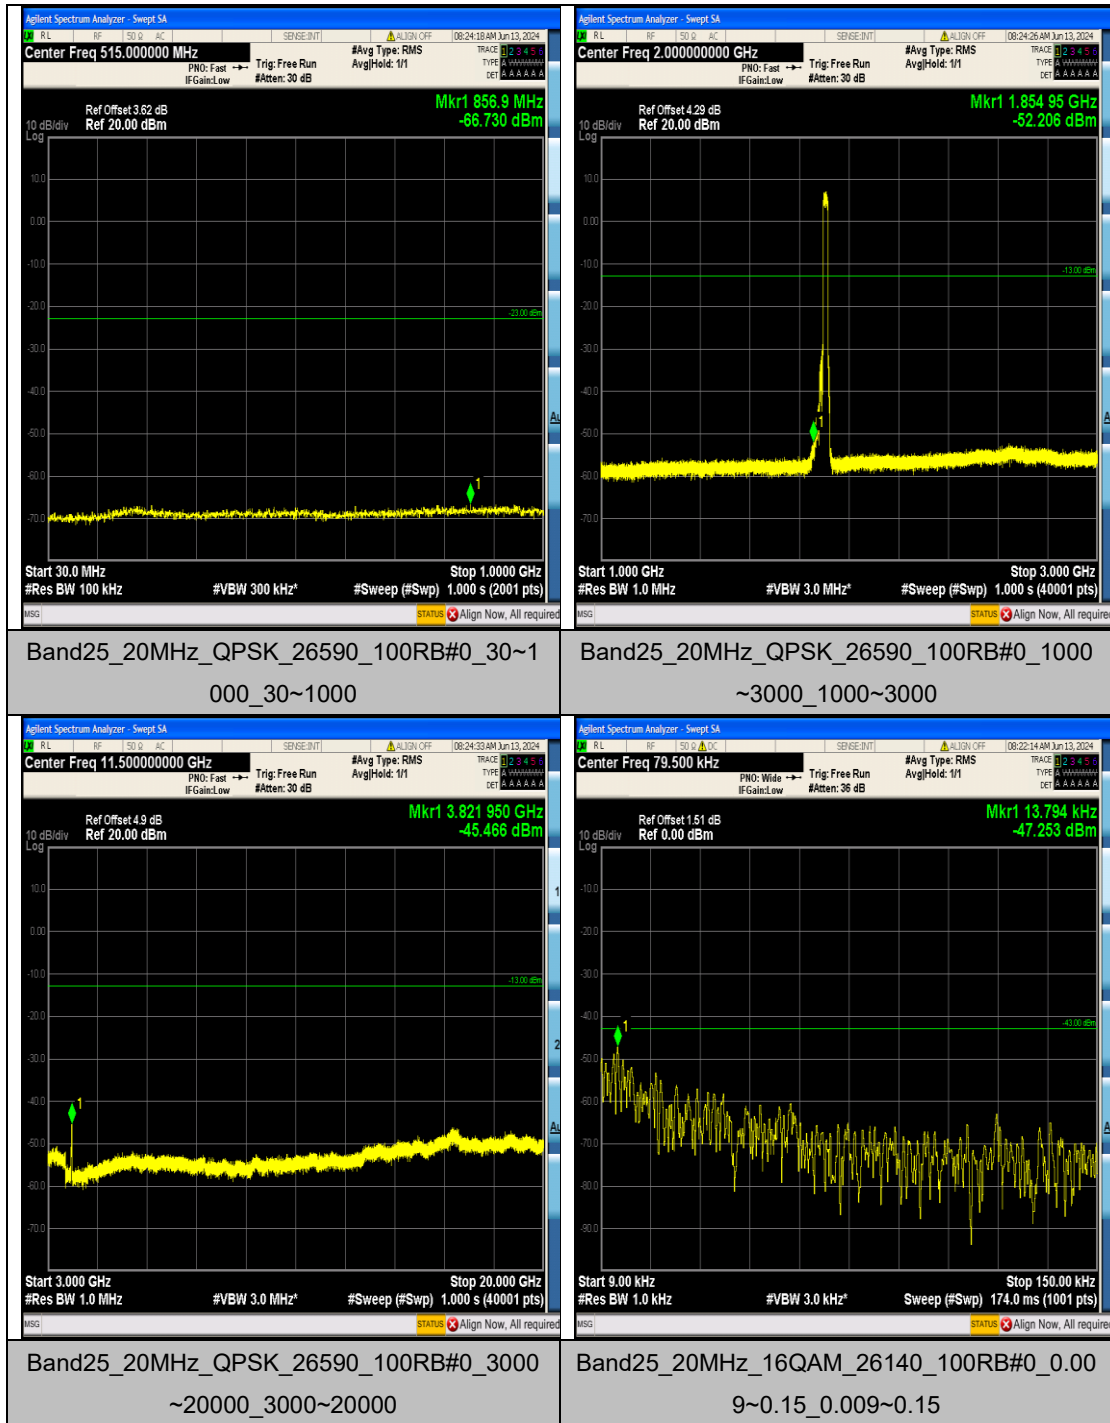

Band25\_15MHz\_QPSK\_26615\_75RB#0\_0.009~  
 0.15\_0.009~0.15

Band25\_15MHz\_QPSK\_26615\_75RB#0\_0.15~3  
 0\_0.15~30

Band25\_15MHz\_QPSK\_26615\_75RB#0\_30~10  
 00\_30~1000

Band25\_15MHz\_QPSK\_26615\_75RB#0\_1000~  
 3000\_1000~3000

Band25\_15MHz\_QPSK\_26615\_75RB#0\_3000~  
20000\_3000~20000

Band25\_15MHz\_16QAM\_26115\_75RB#0\_0.009  
~0.15\_0.009~0.15

Band25\_15MHz\_16QAM\_26115\_75RB#0\_0.15~  
30\_0.15~30

Band25\_15MHz\_16QAM\_26115\_75RB#0\_30~1  
000\_30~1000

## Appendix F: Frequency Stability