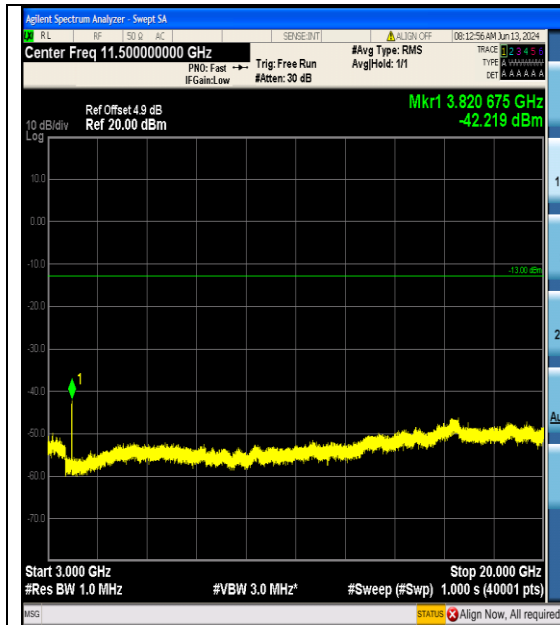

Band25\_15MHz\_QPSK\_26615\_75RB#0\_0.009~  
 0.15\_0.009~0.15

Band25\_15MHz\_QPSK\_26615\_75RB#0\_0.15~3  
 0\_0.15~30

Band25\_15MHz\_QPSK\_26615\_75RB#0\_30~10  
 00\_30~1000

Band25\_15MHz\_QPSK\_26615\_75RB#0\_1000~  
 3000\_1000~3000

Band25\_15MHz\_QPSK\_26615\_75RB#0\_3000~  
20000\_3000~20000

Band25\_15MHz\_16QAM\_26115\_75RB#0\_0.009  
~0.15\_0.009~0.15

Band25\_15MHz\_16QAM\_26115\_75RB#0\_0.15~  
30\_0.15~30

Band25\_15MHz\_16QAM\_26115\_75RB#0\_30~1  
000\_30~1000