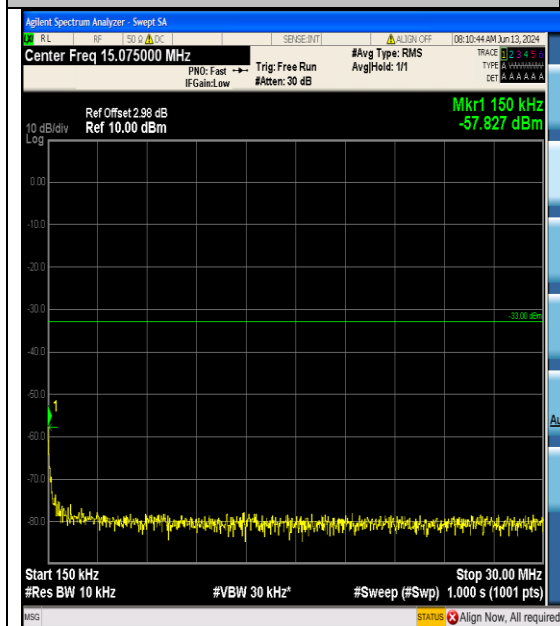

Band25\_15MHz\_QPSK\_26615\_75RB#0\_0.009~  
 0.15\_0.009~0.15

Band25\_15MHz\_QPSK\_26615\_75RB#0\_0.15~3  
 0\_0.15~30

Band25\_15MHz\_QPSK\_26615\_75RB#0\_30~10  
 00\_30~1000

Band25\_15MHz\_QPSK\_26615\_75RB#0\_1000~  
 3000\_1000~3000

Band25\_15MHz\_QPSK\_26615\_75RB#0\_3000~  
20000\_3000~20000

Band25\_15MHz\_16QAM\_26115\_75RB#0\_0.009  
~0.15\_0.009~0.15

Band25\_15MHz\_16QAM\_26115\_75RB#0\_0.15~  
30\_0.15~30

Band25\_15MHz\_16QAM\_26115\_75RB#0\_30~1  
000\_30~1000