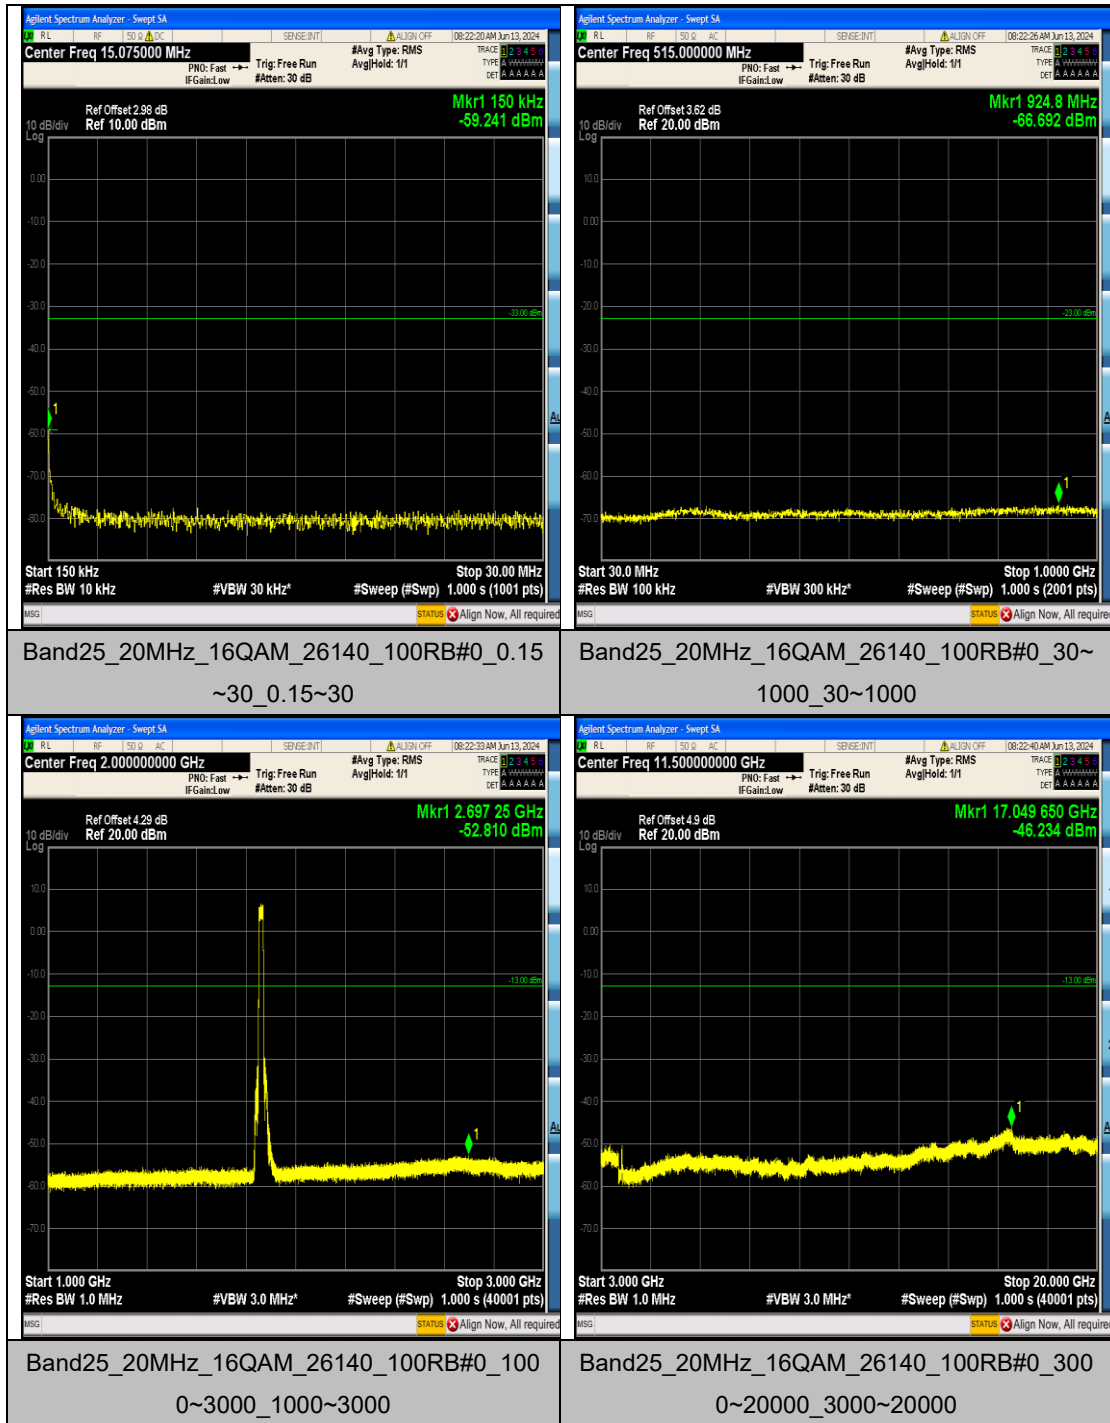

Band25\_15MHz\_QPSK\_26615\_75RB#0\_0.009~  
 0.15\_0.009~0.15

Band25\_15MHz\_QPSK\_26615\_75RB#0\_0.15~3  
 0\_0.15~30

Band25\_15MHz\_QPSK\_26615\_75RB#0\_30~10  
 00\_30~1000

Band25\_15MHz\_QPSK\_26615\_75RB#0\_1000~  
 3000\_1000~3000

Band25\_15MHz\_QPSK\_26615\_75RB#0\_3000~  
20000\_3000~20000

Band25\_15MHz\_16QAM\_26115\_75RB#0\_0.009  
~0.15\_0.009~0.15

Band25\_15MHz\_16QAM\_26115\_75RB#0\_0.15~  
30\_0.15~30

Band25\_15MHz\_16QAM\_26115\_75RB#0\_30~1  
000\_30~1000

## Appendix F: Frequency Stability