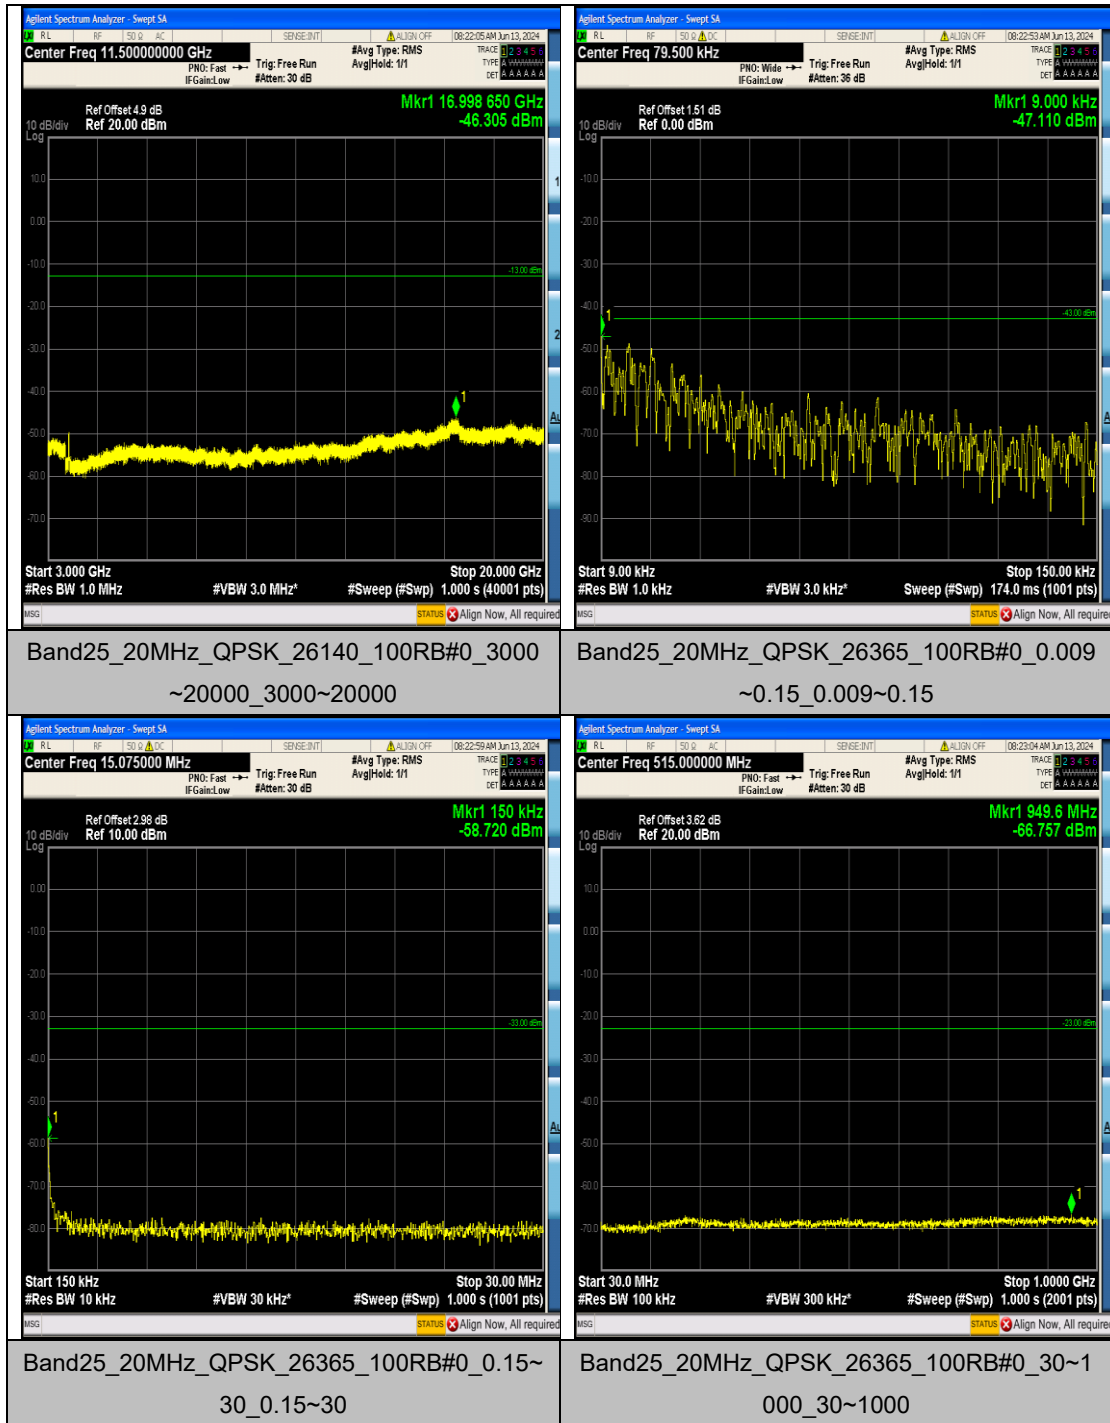

Band25\_15MHz\_QPSK\_26615\_75RB#0\_3000~  
20000\_3000~20000

Band25\_15MHz\_16QAM\_26115\_75RB#0\_0.009  
~0.15\_0.009~0.15

Band25\_15MHz\_16QAM\_26115\_75RB#0\_0.15~  
30\_0.15~30

Band25\_15MHz\_16QAM\_26115\_75RB#0\_30~1  
000\_30~1000

## Appendix F: Frequency Stability