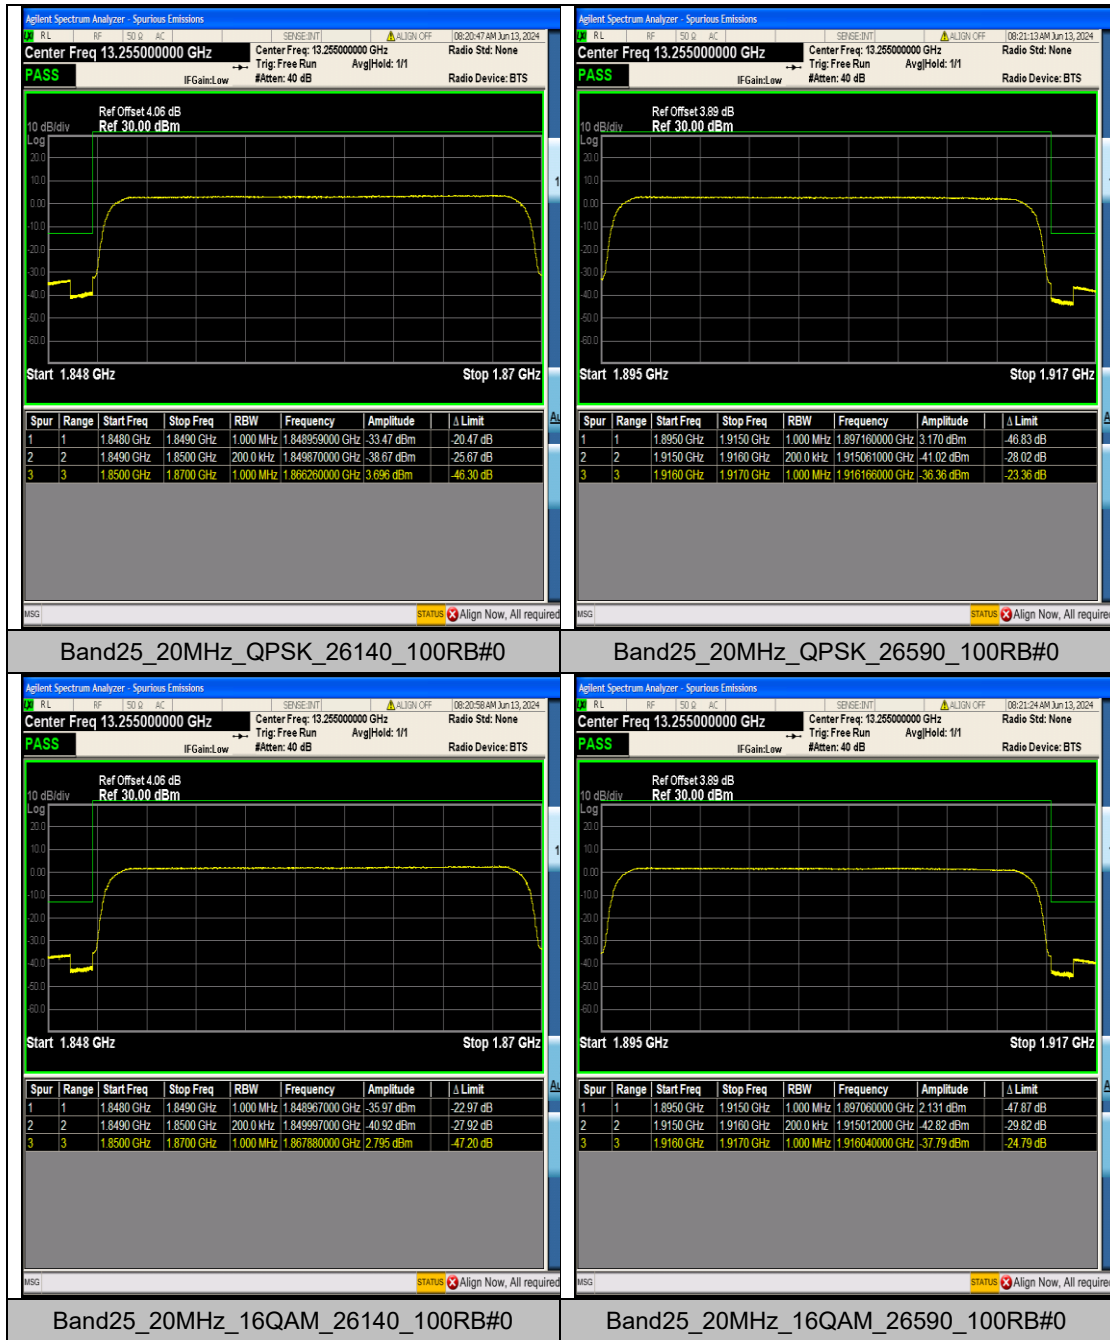

Band25_10MHz_16QAM_26640_50RB#0

Band25_15MHz_QPSK_26115_75RB#0

Band25_15MHz_QPSK_26615_75RB#0

Band25_15MHz_16QAM_26115_75RB#0

Band25_15MHz_16QAM_26615_75RB#0

Appendix E: Conducted Spurious Emission

Test Result