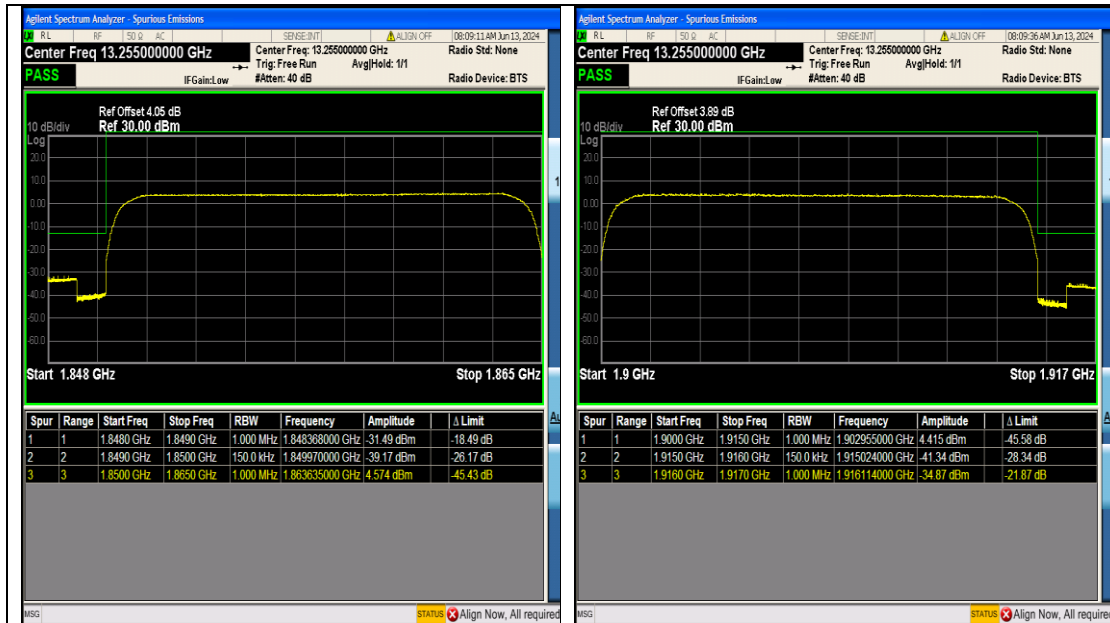

Band25_5MHz_QPSK_26065_25RB#0

Band25_5MHz_QPSK_26665_25RB#0

Band25_5MHz_16QAM_26065_25RB#0

Band25_5MHz_16QAM_26665_25RB#0

Band25_10MHz_QPSK_26090_50RB#0

Band25_10MHz_QPSK_26640_50RB#0

Band25_10MHz_16QAM_26090_50RB#0

Band25_10MHz_16QAM_26640_50RB#0

Band25_15MHz_QPSK_26115_75RB#0

Band25_15MHz_QPSK_26615_75RB#0

Band25_15MHz_16QAM_26115_75RB#0

Band25_15MHz_16QAM_26615_75RB#0

Appendix E: Conducted Spurious Emission

Test Result