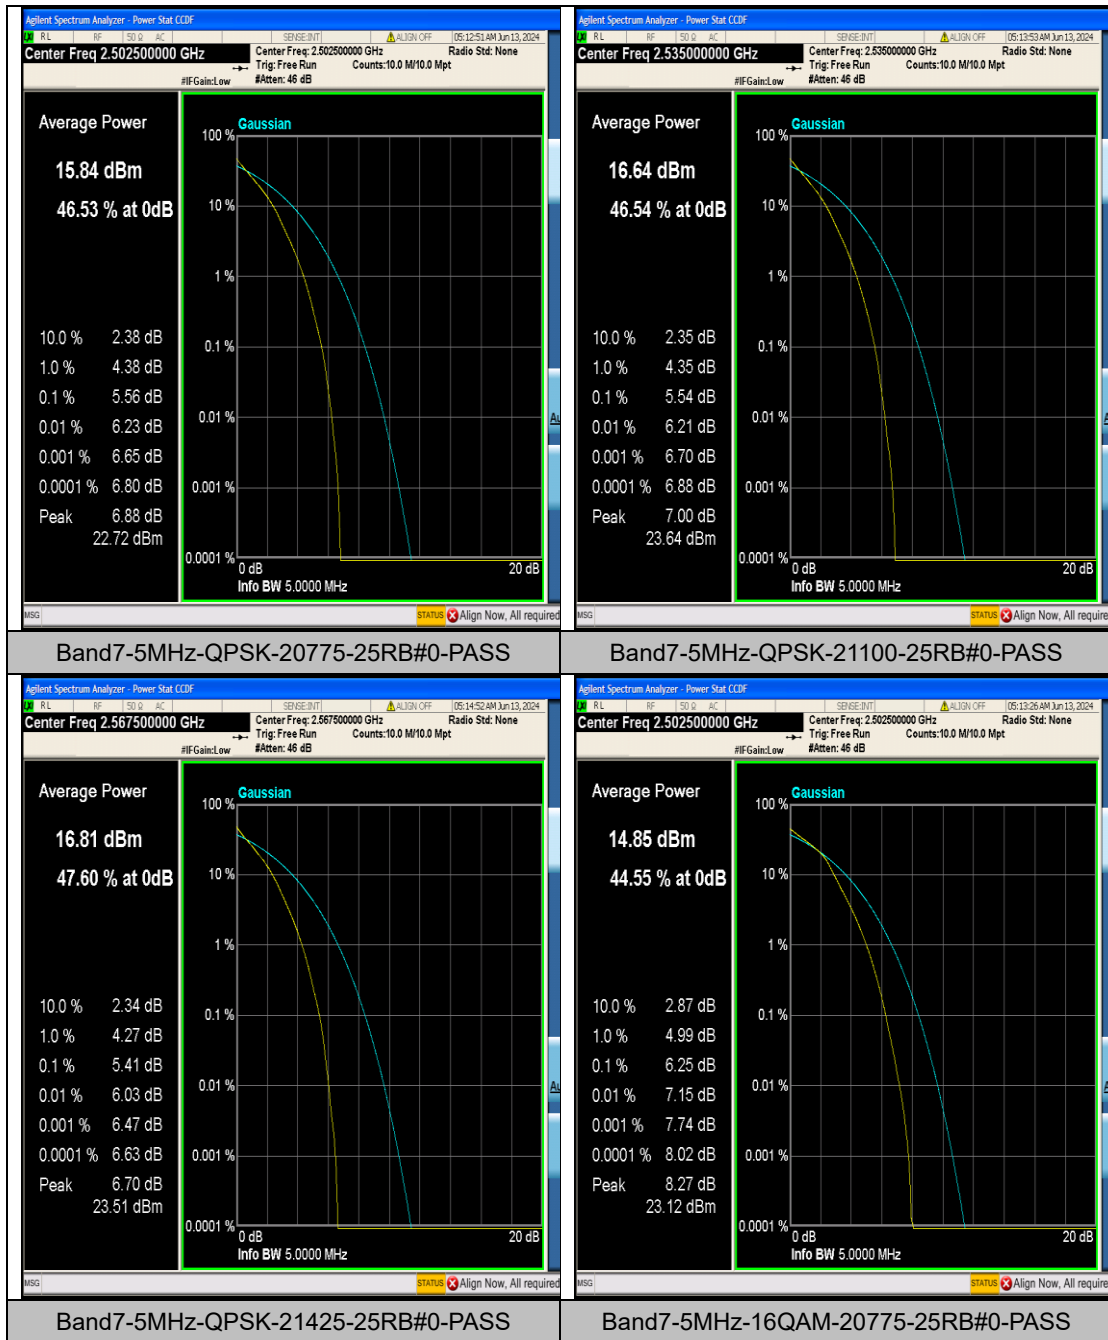

Test Graphs