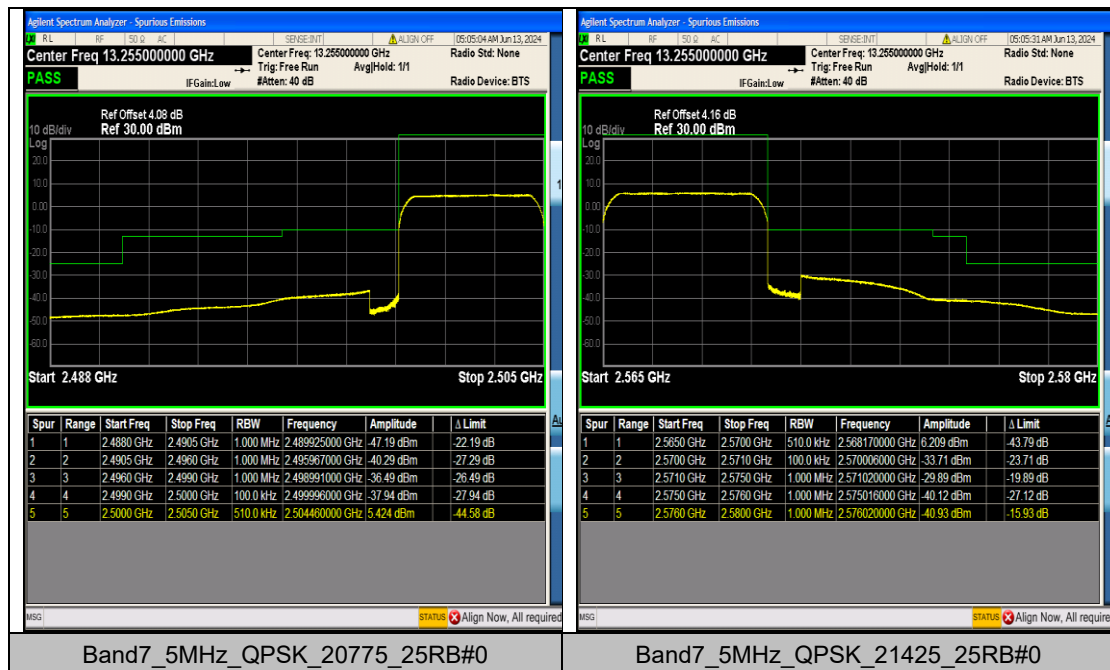

Appendix D: Band Edge

Test Result

Band	Bandwidth	Modulation	Channel	RB Configuration	Result(dBm)	Verdict
Band7	5MHz	QPSK	20775	25RB#0	-47.19	PASS
Band7	5MHz	QPSK	21425	25RB#0	-40.93	PASS
Band7	5MHz	16QAM	20775	25RB#0	-47.54	PASS
Band7	5MHz	16QAM	21425	25RB#0	-41.30	PASS
Band7	10MHz	QPSK	20800	50RB#0	-45.67	PASS
Band7	10MHz	QPSK	21400	50RB#0	-44.74	PASS
Band7	10MHz	16QAM	20800	50RB#0	-45.58	PASS
Band7	10MHz	16QAM	21400	50RB#0	-44.10	PASS
Band7	15MHz	QPSK	20825	75RB#0	-46.39	PASS
Band7	15MHz	QPSK	21375	75RB#0	-46.83	PASS
Band7	15MHz	16QAM	20825	75RB#0	-46.49	PASS
Band7	15MHz	16QAM	21375	75RB#0	-46.22	PASS
Band7	20MHz	QPSK	20850	100RB#0	-48.40	PASS
Band7	20MHz	QPSK	21350	100RB#0	-48.15	PASS
Band7	20MHz	16QAM	20850	100RB#0	-48.42	PASS
Band7	20MHz	16QAM	21350	100RB#0	-48.15	PASS

Test Graphs