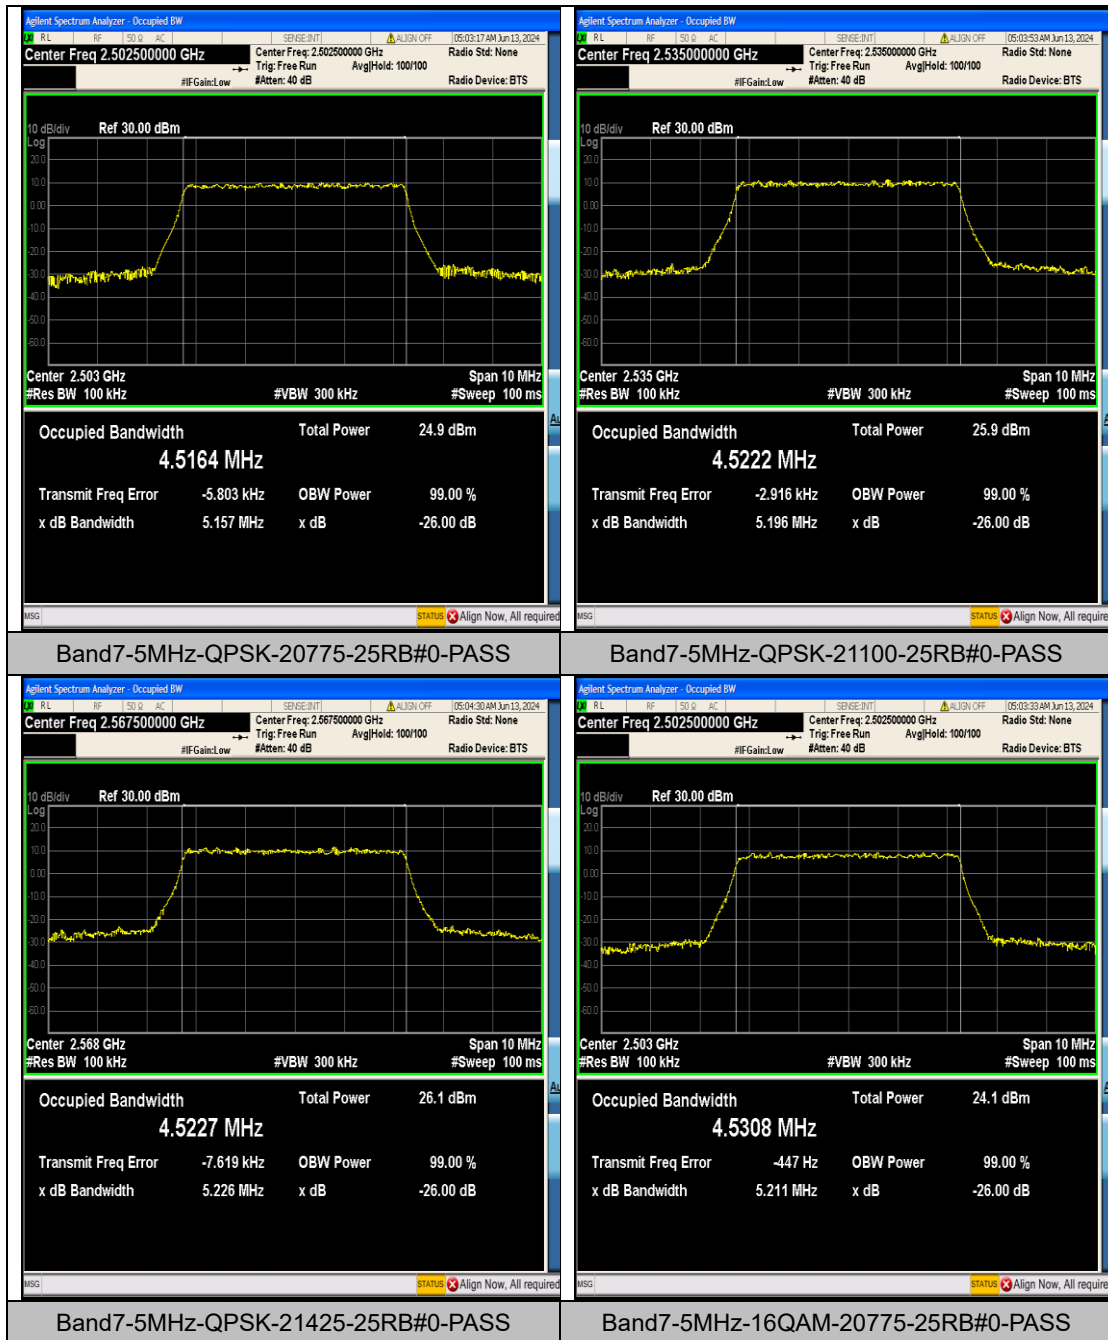

Test Graphs