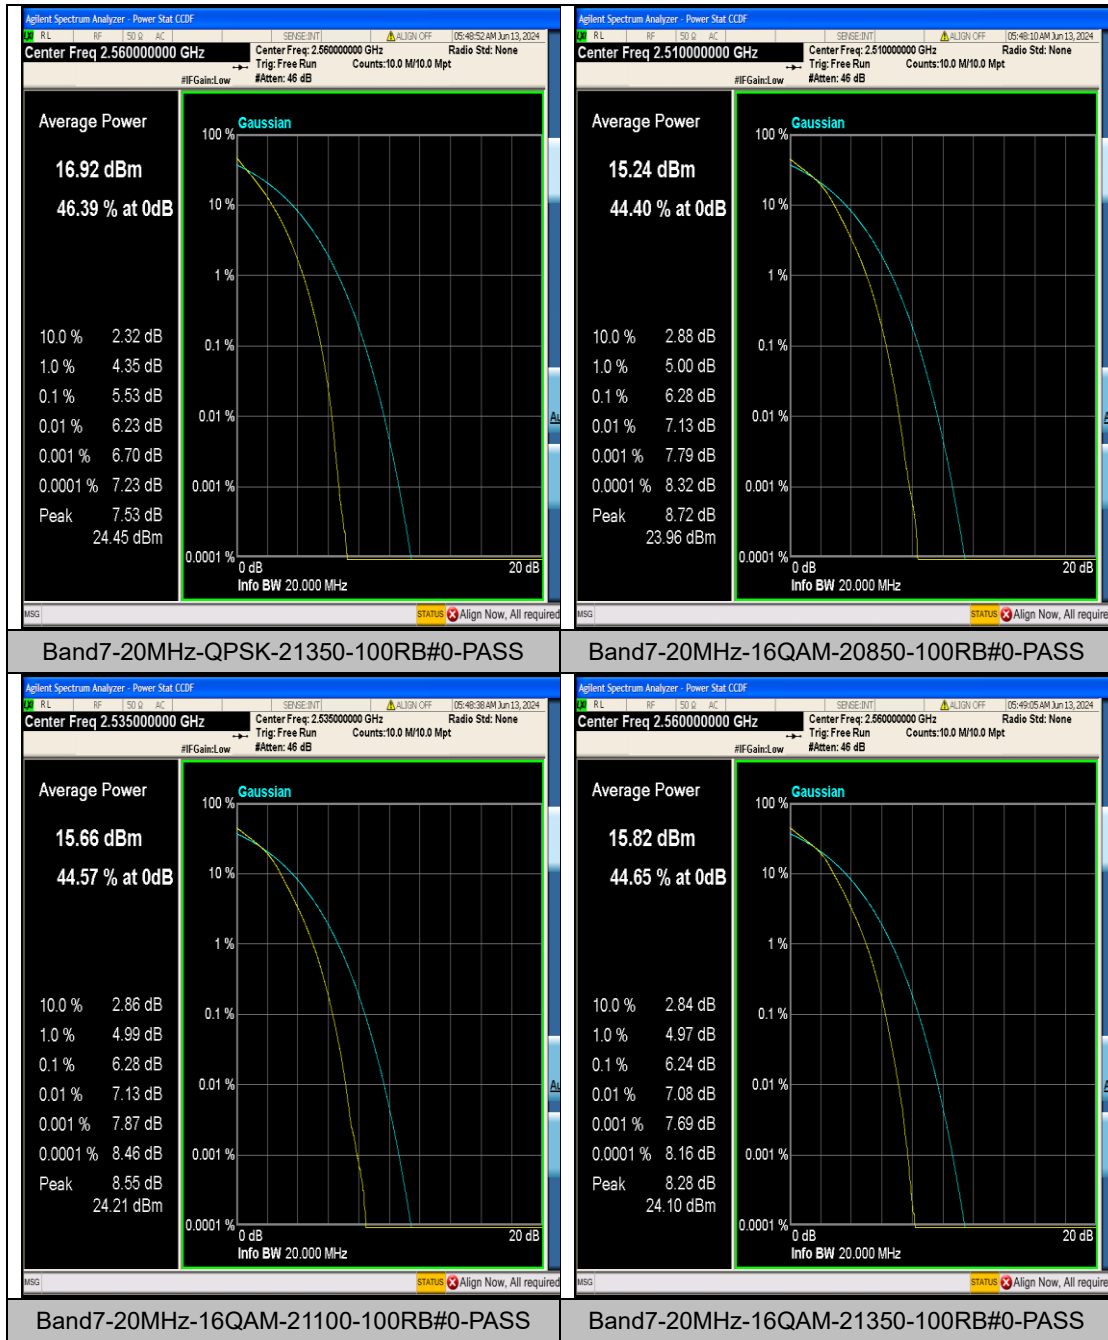

Test Graphs

Appendix C: 26dB Bandwidth and Occupied Bandwidth

Test Result

Band	Bandwidth	Modulation	Channel	RB Configuration	Occupied Bandwidth (MHz)	26dB Bandwidth (MHz)	Verdict
Band7	5MHz	QPSK	20775	25RB#0	4.5164	5.157	PASS
Band7	5MHz	QPSK	21100	25RB#0	4.5222	5.196	PASS
Band7	5MHz	QPSK	21425	25RB#0	4.5227	5.226	PASS
Band7	5MHz	16QAM	20775	25RB#0	4.5308	5.211	PASS
Band7	5MHz	16QAM	21100	25RB#0	4.5171	5.132	PASS
Band7	5MHz	16QAM	21425	25RB#0	4.5188	5.135	PASS
Band7	10MHz	QPSK	20800	50RB#0	9.0086	10.13	PASS
Band7	10MHz	QPSK	21100	50RB#0	9.0084	10.21	PASS
Band7	10MHz	QPSK	21400	50RB#0	9.0217	10.12	PASS
Band7	10MHz	16QAM	20800	50RB#0	8.9960	10.02	PASS
Band7	10MHz	16QAM	21100	50RB#0	9.0003	10.02	PASS
Band7	10MHz	16QAM	21400	50RB#0	9.0110	9.985	PASS
Band7	15MHz	QPSK	20825	75RB#0	13.515	15.02	PASS
Band7	15MHz	QPSK	21100	75RB#0	13.547	15.08	PASS
Band7	15MHz	QPSK	21375	75RB#0	13.546	15.14	PASS
Band7	15MHz	16QAM	20825	75RB#0	13.499	14.98	PASS
Band7	15MHz	16QAM	21100	75RB#0	13.512	15.07	PASS
Band7	15MHz	16QAM	21375	75RB#0	13.515	15.00	PASS
Band7	20MHz	QPSK	20850	100RB#0	17.949	19.77	PASS
Band7	20MHz	QPSK	21100	100RB#0	17.964	19.78	PASS
Band7	20MHz	QPSK	21350	100RB#0	17.997	19.90	PASS
Band7	20MHz	16QAM	20850	100RB#0	17.990	19.78	PASS
Band7	20MHz	16QAM	21100	100RB#0	17.984	19.77	PASS
Band7	20MHz	16QAM	21350	100RB#0	17.975	19.63	PASS