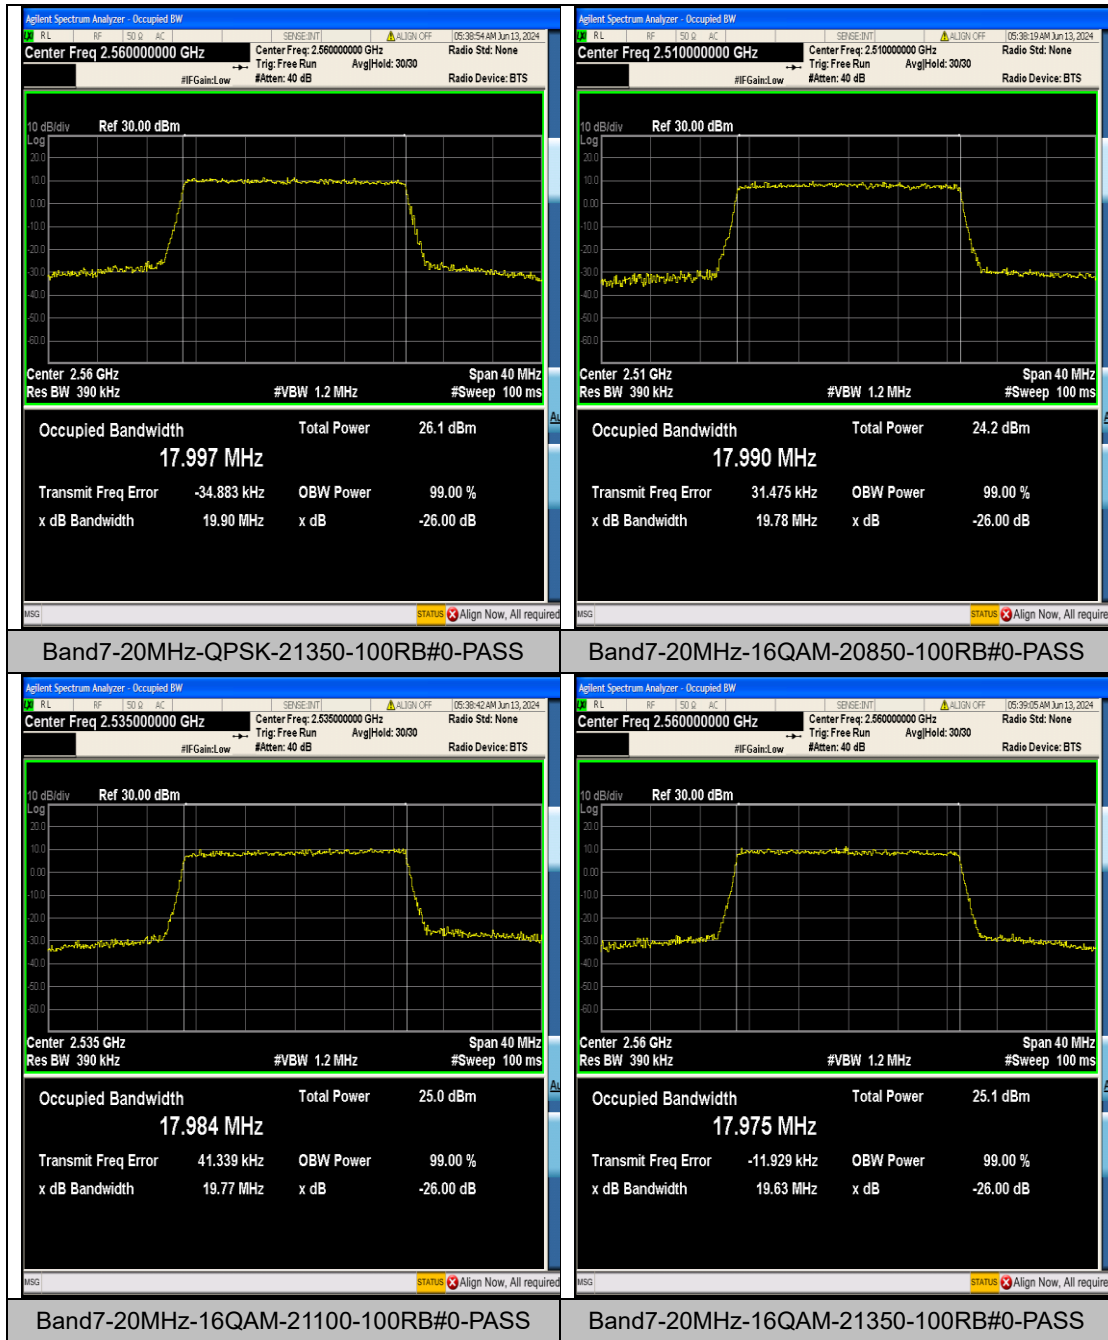

Test Graphs

Appendix D: Band Edge

Test Result

Band	Bandwidth	Modulation	Channel	RB Configuration	Result(dBm)	Verdict
Band7	5MHz	QPSK	20775	25RB#0	-47.19	PASS
Band7	5MHz	QPSK	21425	25RB#0	-40.93	PASS
Band7	5MHz	16QAM	20775	25RB#0	-47.54	PASS
Band7	5MHz	16QAM	21425	25RB#0	-41.30	PASS
Band7	10MHz	QPSK	20800	50RB#0	-45.67	PASS
Band7	10MHz	QPSK	21400	50RB#0	-44.74	PASS
Band7	10MHz	16QAM	20800	50RB#0	-45.58	PASS
Band7	10MHz	16QAM	21400	50RB#0	-44.10	PASS
Band7	15MHz	QPSK	20825	75RB#0	-46.39	PASS
Band7	15MHz	QPSK	21375	75RB#0	-46.83	PASS
Band7	15MHz	16QAM	20825	75RB#0	-46.49	PASS
Band7	15MHz	16QAM	21375	75RB#0	-46.22	PASS
Band7	20MHz	QPSK	20850	100RB#0	-48.40	PASS
Band7	20MHz	QPSK	21350	100RB#0	-48.15	PASS
Band7	20MHz	16QAM	20850	100RB#0	-48.42	PASS
Band7	20MHz	16QAM	21350	100RB#0	-48.15	PASS