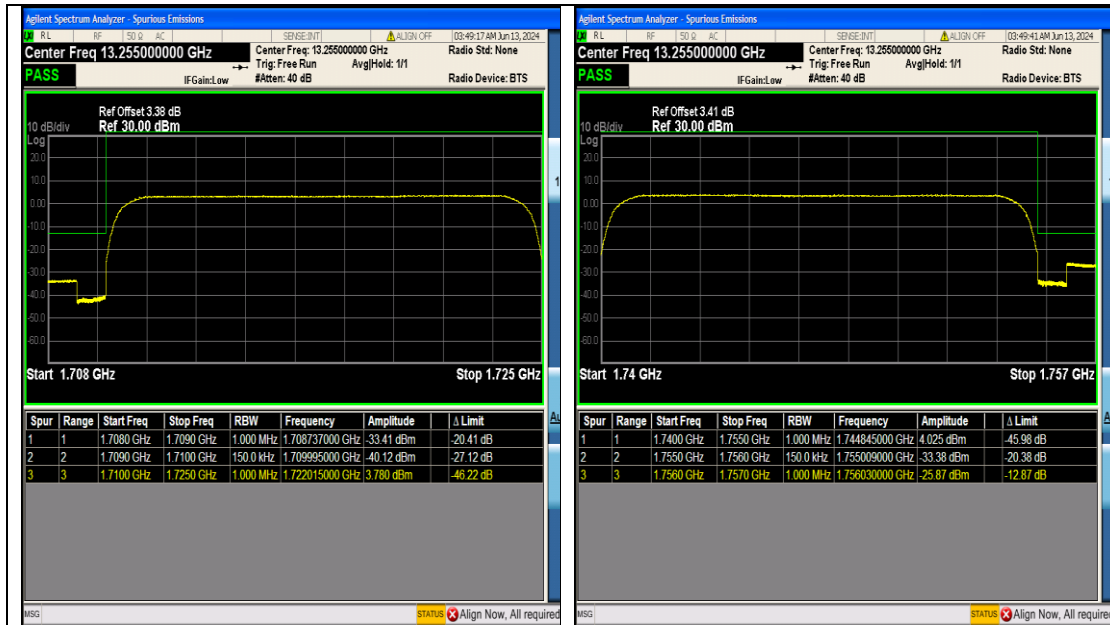

Band4_10MHz_16QAM_2000_50RB#0

Band4_10MHz_16QAM_20350_50RB#0

Band4_15MHz_QPSK_2025_75RB#0

Band4_15MHz_QPSK_20325_75RB#0