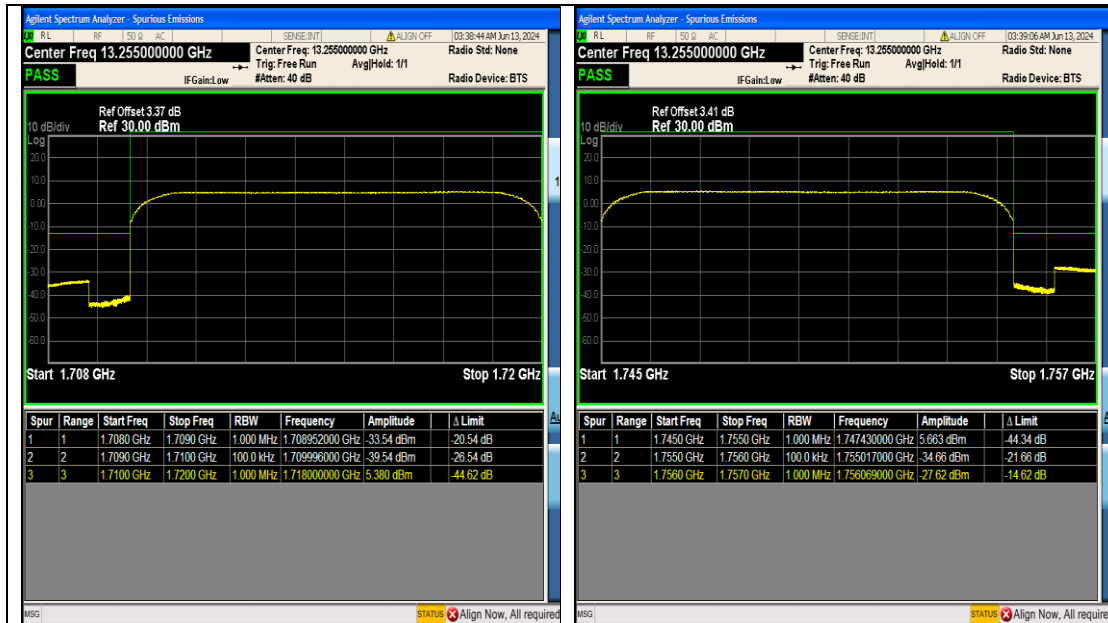

Band4\_5MHz\_QPSK\_19975\_25RB#0

Band4\_5MHz\_QPSK\_20375\_25RB#0

Band4\_5MHz\_16QAM\_19975\_25RB#0

Band4\_5MHz\_16QAM\_20375\_25RB#0

Band4\_10MHz\_QPSK\_2000\_50RB#0

Band4\_10MHz\_QPSK\_20350\_50RB#0

Band4\_10MHz\_16QAM\_2000\_50RB#0

## Appendix E: Conducted Spurious Emission