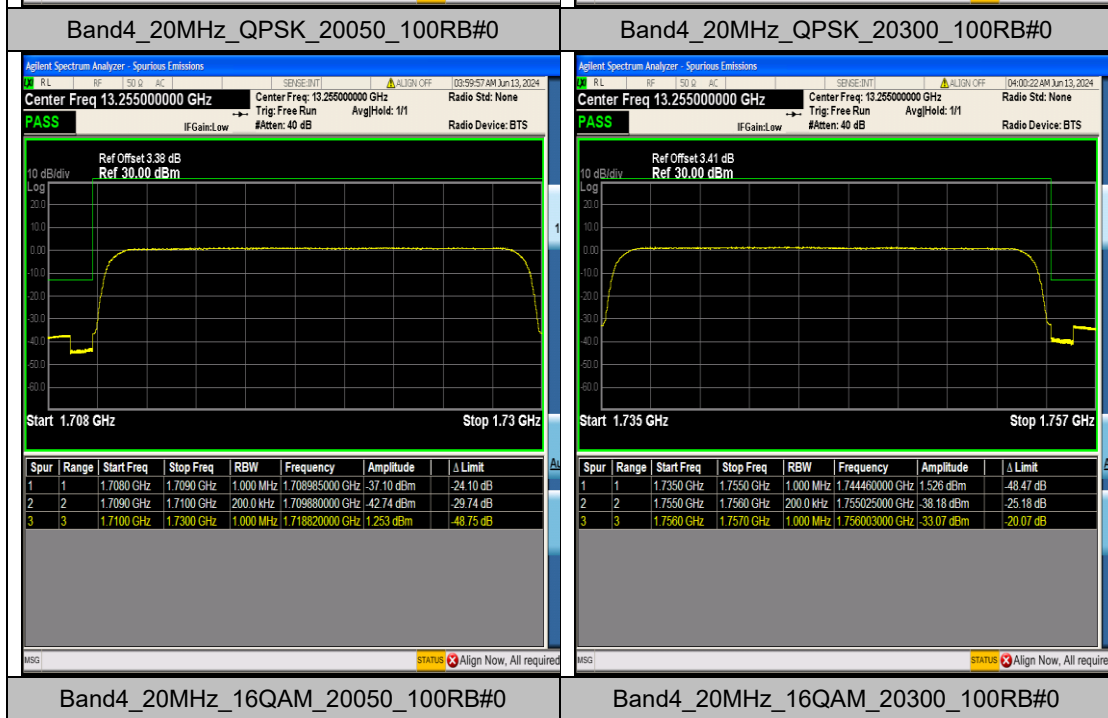

Band4\_10MHz\_16QAM\_20350\_50RB#0

Band4\_15MHz\_QPSK\_2025\_75RB#0

Band4\_15MHz\_QPSK\_20325\_75RB#0

Band4\_15MHz\_16QAM\_2025\_75RB#0

Band4\_15MHz\_16QAM\_20325\_75RB#0

## Appendix E: Conducted Spurious Emission