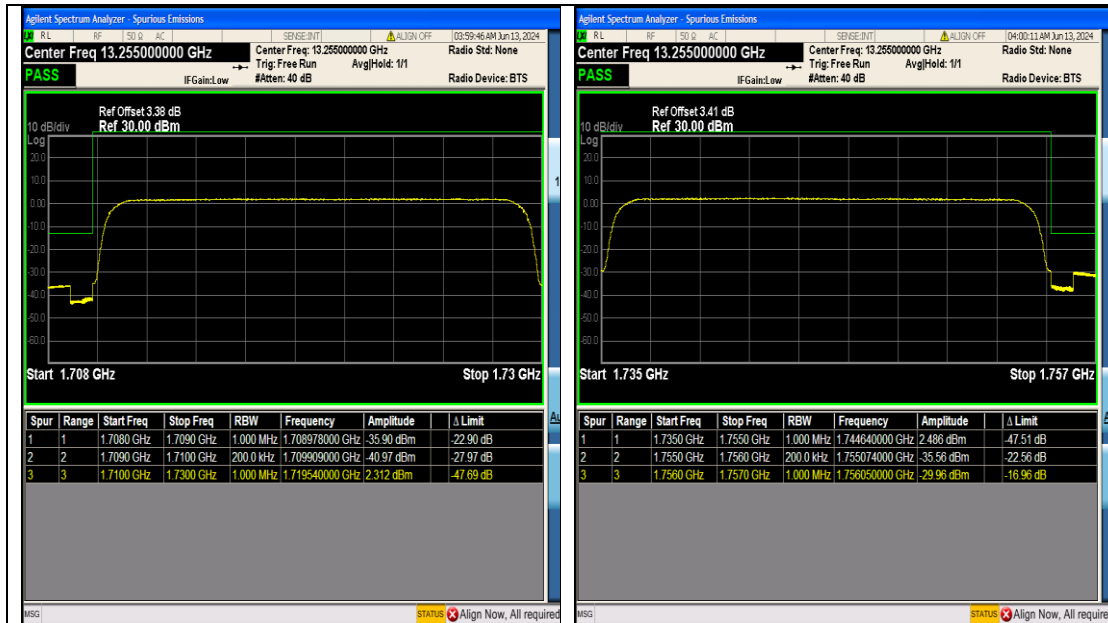

Band4\_10MHz\_16QAM\_20350\_50RB#0

Band4\_15MHz\_QPSK\_2025\_75RB#0

Band4\_15MHz\_QPSK\_20325\_75RB#0

Band4\_15MHz\_16QAM\_2025\_75RB#0

Band4\_15MHz\_16QAM\_20325\_75RB#0

## Appendix E: Conducted Spurious Emission