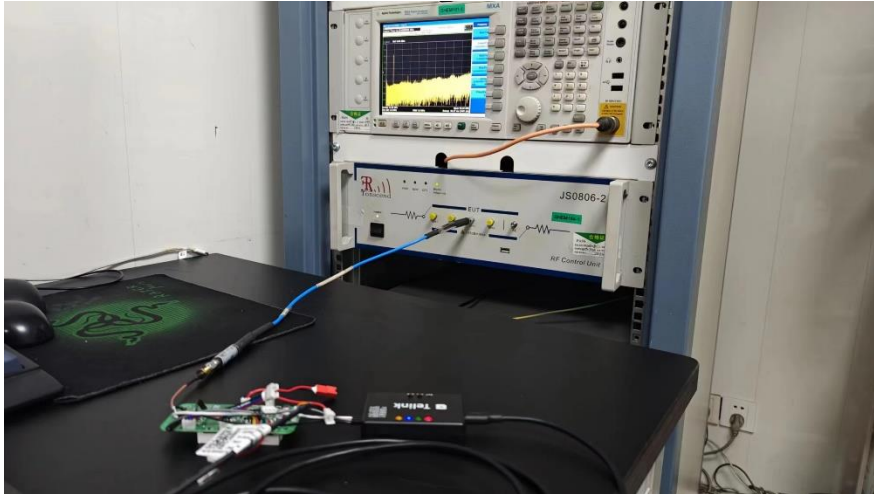

Appendix

Photographs of Test Setup for SHCR2403000524HS

Test Model No.: FS-CW005S(Streetbooster Castor)

Test Setup Photo

RF Conducted

Radiated Spurious Emission below 1GHz

Radiated Spurious Emissions above 1GHz