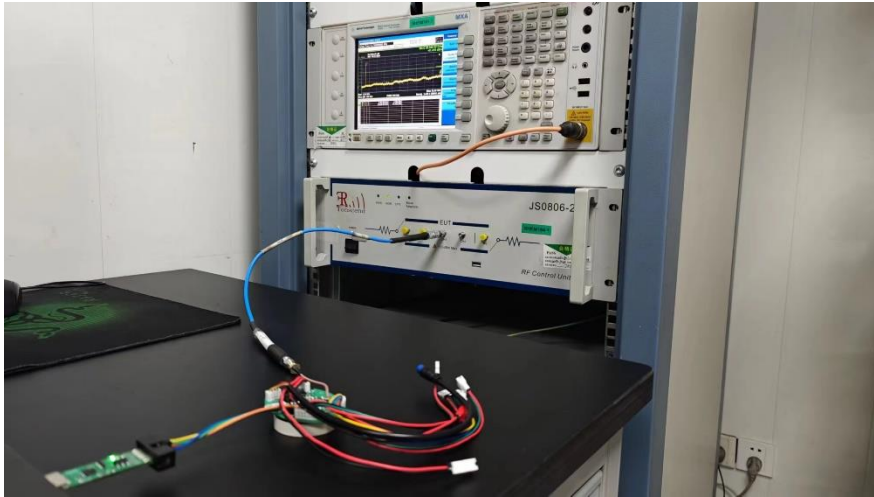

SGS-CSTC Standards Technical Services (Shanghai) Co., Ltd.

Page: 1 of 3

Appendix

Photographs of Test Setup for SHCR2403000523HS

Test Model No.: FS-CW002

Test Setup Photo

RF Conducted Test Setup

Radiated Spurious Emissions Below 1GHz

Radiated Spurious Emissions Above 1GHz