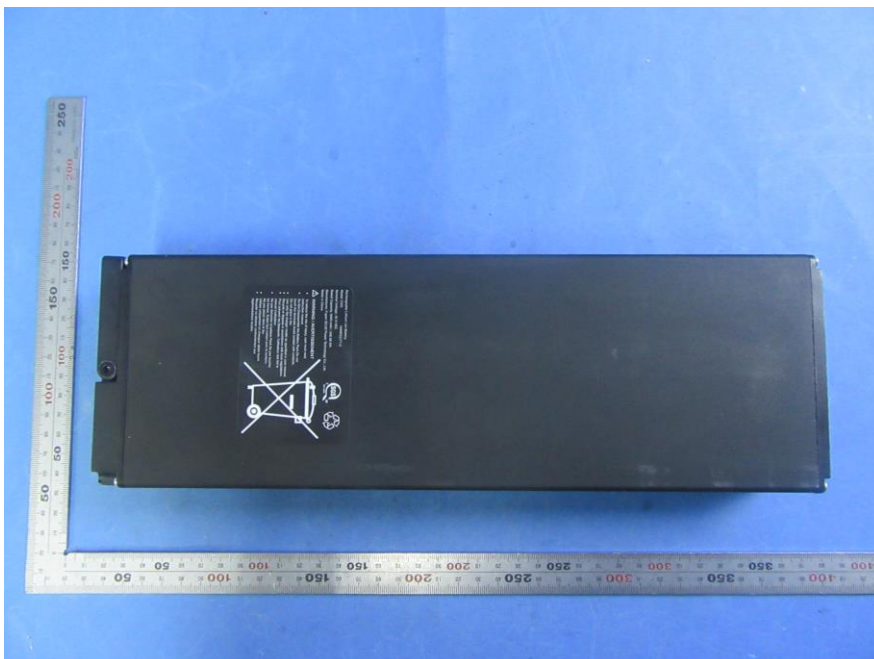

SGS-CSTC Standards Technical Services (Shanghai) Co., Ltd.

Page: 1 of 7

Internal Photos for SHCR2403000523HS

EUT Constructional Details (EUT Photos)

BLE Antenna