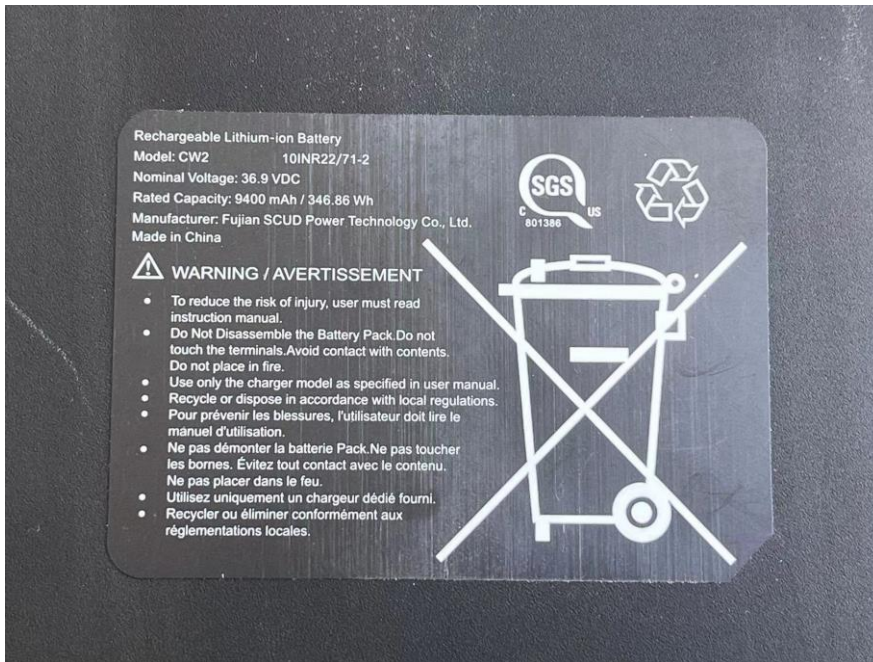

SGS-CSTC Standards Technical Services (Shanghai) Co., Ltd.

Page: 1 of 7

Internal Photos for SHCR2403000523HS

EUT Constructional Details (EUT Photos)

BLE Antenna