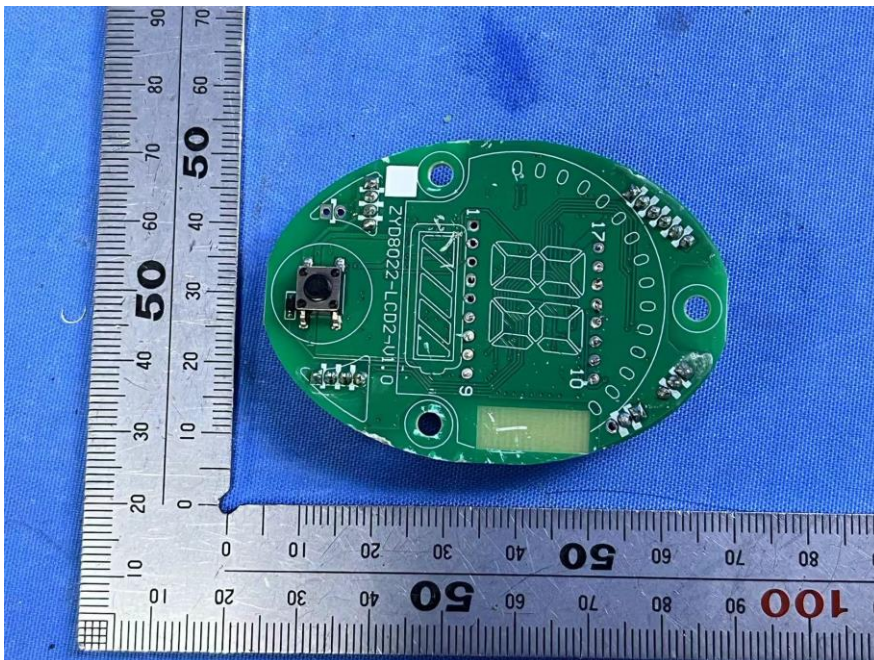

SGS-CSTC Standards Technical Services (Shanghai) Co., Ltd.

Page: 1 of 7

Internal Photos for SHCR2403000523HS

EUT Constructional Details (EUT Photos)

BLE Antenna