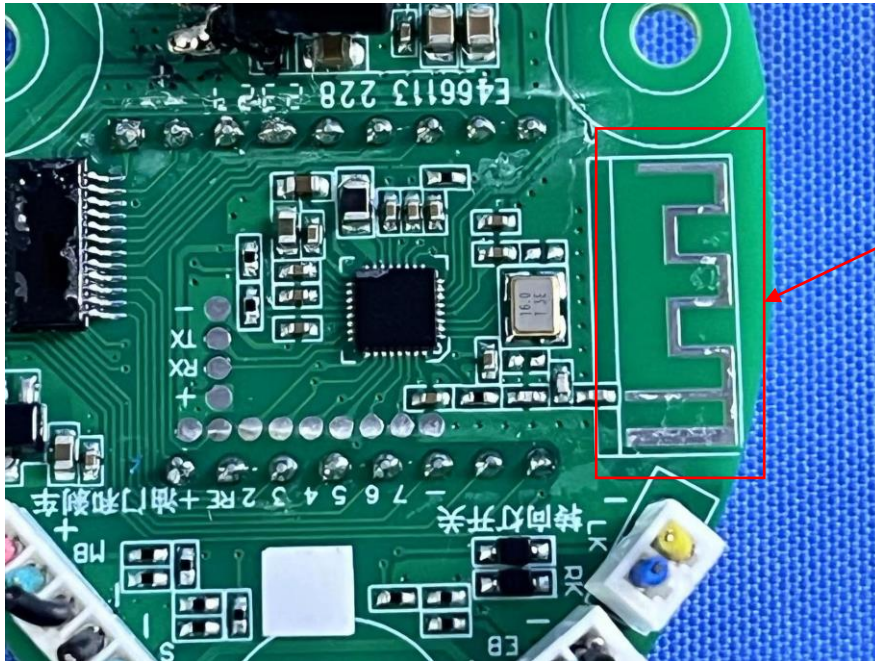

SGS-CSTC Standards Technical Services (Shanghai) Co., Ltd.

Page: 1 of 7

Internal Photos for SHCR2403000523HS

EUT Constructional Details (EUT Photos)

BLE Antenna