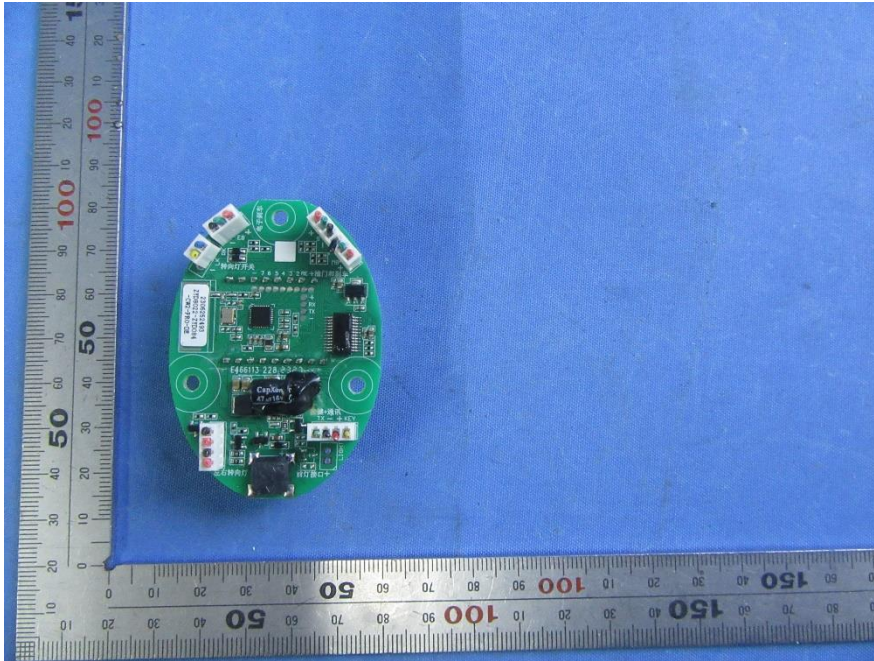

SGS-CSTC Standards Technical Services (Shanghai) Co., Ltd.

Page: 1 of 7

Internal Photos for SHCR2403000523HS

EUT Constructional Details (EUT Photos)

BLE Antenna