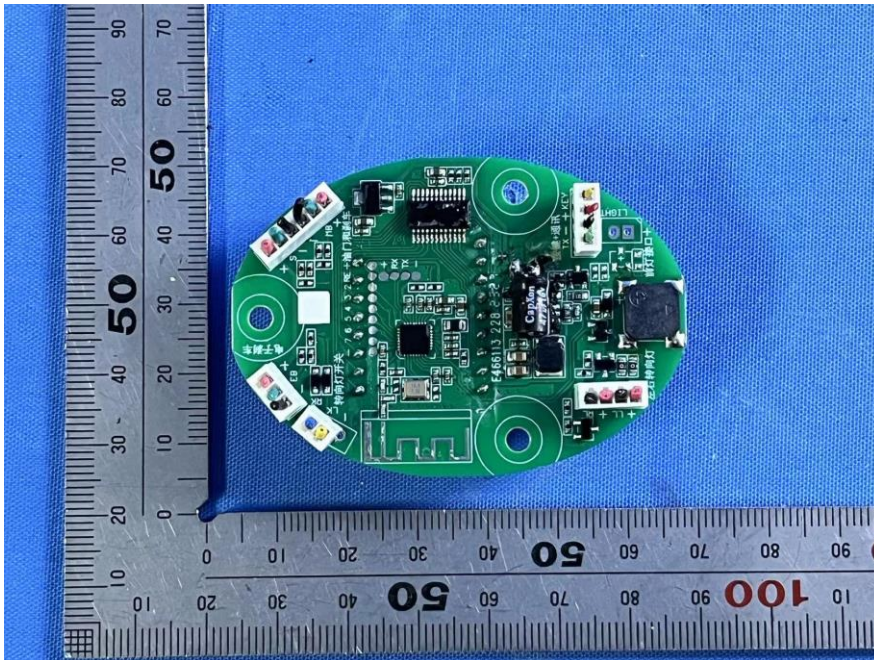

SGS-CSTC Standards Technical Services (Shanghai) Co., Ltd.

Page: 1 of 7

Internal Photos for SHCR2403000523HS

EUT Constructional Details (EUT Photos)

BLE Antenna