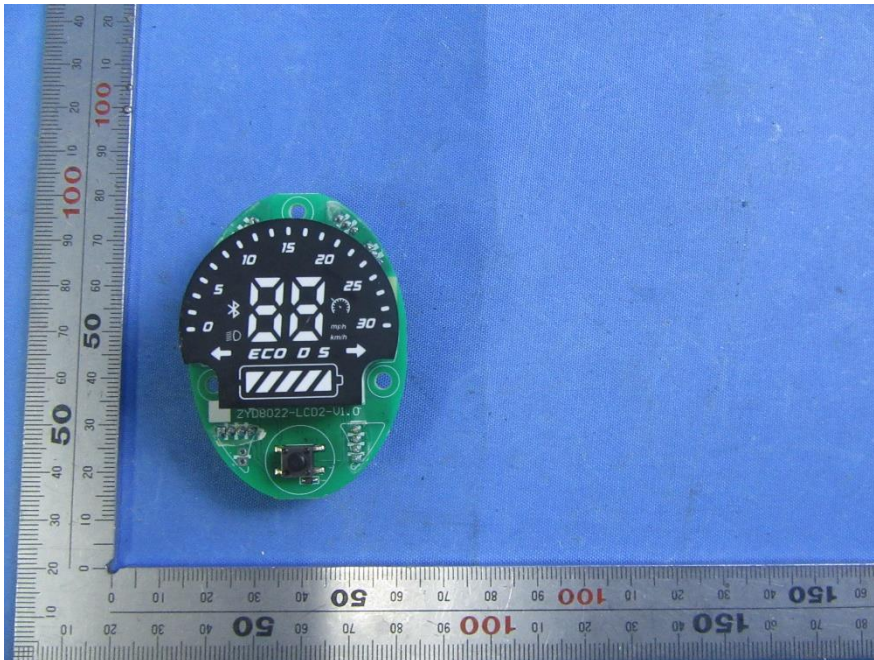

SGS-CSTC Standards Technical Services (Shanghai) Co., Ltd.

Page: 1 of 7

Internal Photos for SHCR2403000523HS

EUT Constructional Details (EUT Photos)

BLE Antenna