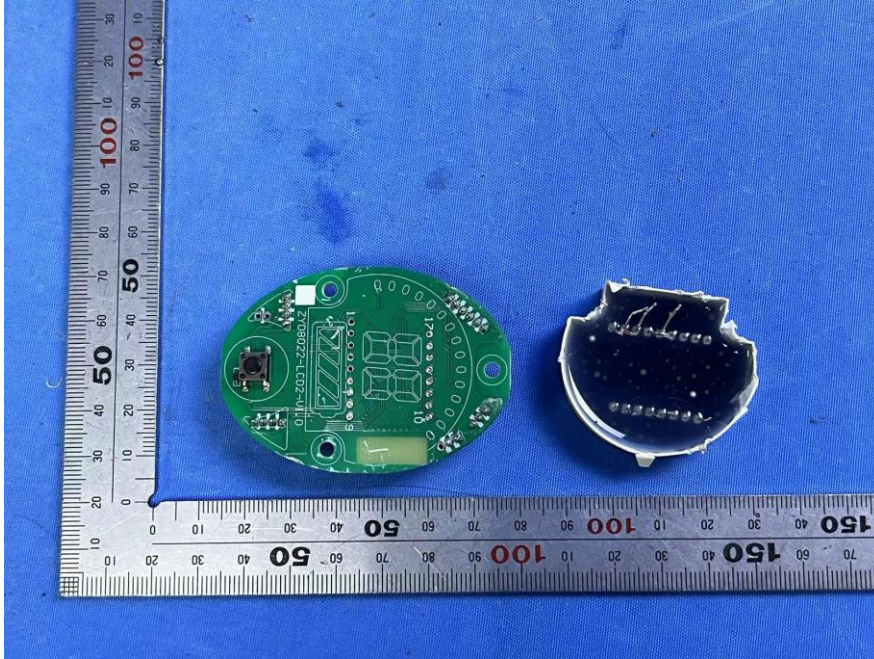

SGS-CSTC Standards Technical Services (Shanghai) Co., Ltd.

Page: 1 of 7

Internal Photos for SHCR2403000523HS

EUT Constructional Details (EUT Photos)

BLE Antenna