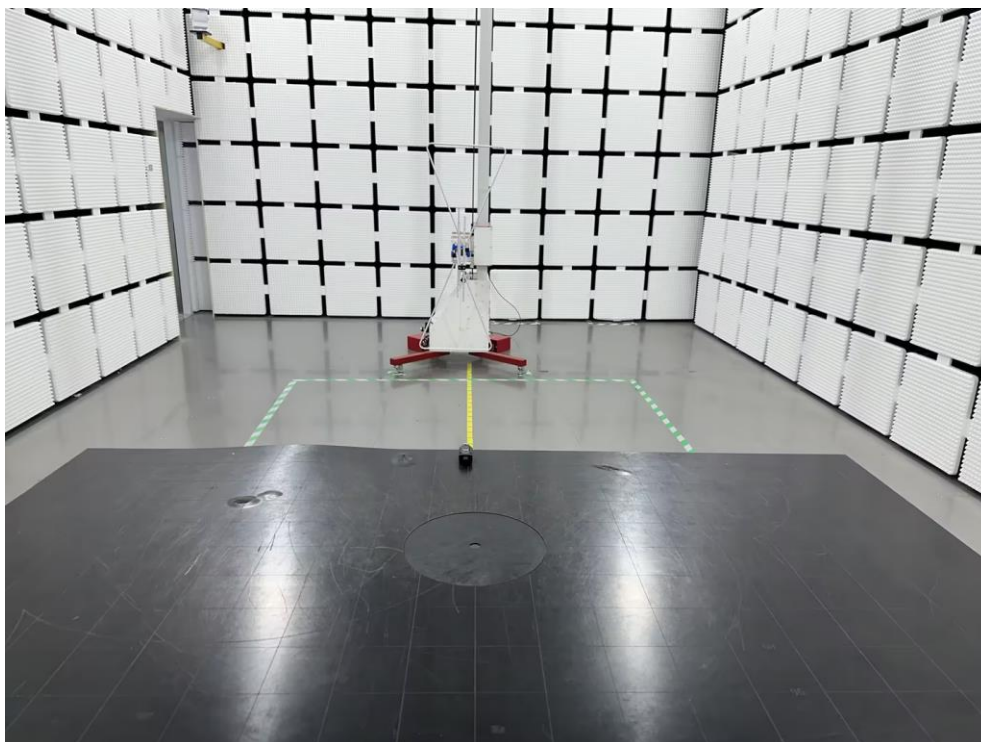

# Appendix I Test Setup Photo

FCC ID: 2BHBG-WTU-02

Spurious Radiation Emissions Test (<1G)

Spurious Radiation Emissions Test (>1G)

Power Line Conducted Emission

-----End-----