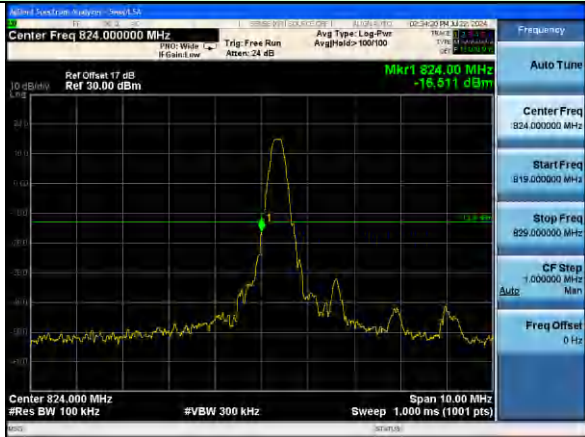

Highest channel

Test Mode: LTE Band 5 / 10MHz / 1RB / QPSK

Lowest channel

Highest channel

Test Mode: LTE Band 5 / 10MHz / 50RB / QPSK

Lowest channel

Highest channel

Test Mode: LTE Band 5 / 1.4MHz / 1RB / 16-QAM

Lowest channel

Highest channel

Test Mode: LTE Band 5 / 1.4MHz / 6RB / 16-QAM

Lowest channel

Highest channel

Test Mode: LTE Band 5 / 3MHz / 1RB / 16-QAM

Lowest channel

Highest channel

Test Mode: LTE Band 5 / 3MHz / 15RB / 16-QAM

Lowest channel

Highest channel

Test Mode: LTE Band 5 / 5MHz / 1RB / 16-QAM

Lowest channel

Highest channel

Test Mode: LTE Band 5 / 5MHz / 25RB / 16-QAM

Lowest channel

Highest channel

Test Mode: LTE Band 5 / 10MHz / 1RB / 16-QAM

Lowest channel

Highest channel

Test Mode: LTE Band 5 / 10MHz / 50RB / 16-QAM

Lowest channel

Highest channel

Test Mode: LTE Band 12 / 1.4MHz / 1RB / QPSK