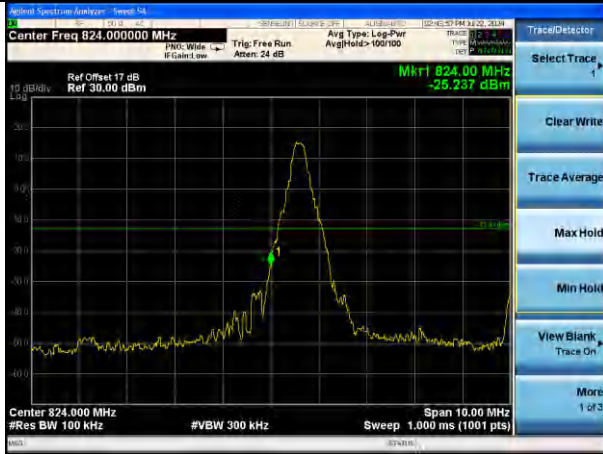

Lowest channel

Highest channel

Test Mode: LTE Band 5 / 1.4MHz / 6RB / QPSK

Lowest channel

Highest channel

Test Mode: LTE Band 5 / 3MHz / 1RB / QPSK

Lowest channel

Highest channel

Test Mode: LTE Band 5 / 3MHz / 15RB / QPSK

Lowest channel

Highest channel

Test Mode: LTE Band 5 / 5MHz / 1RB / QPSK

Lowest channel

Highest channel

Test Mode: LTE Band 5 / 5MHz / 25RB / QPSK

Lowest channel

Highest channel

Test Mode: LTE Band 5 / 10MHz / 1RB / QPSK

Lowest channel

Highest channel

Test Mode: LTE Band 5 / 10MHz / 50RB / QPSK

Lowest channel

Highest channel

Test Mode: LTE Band 5 / 1.4MHz / 1RB / 16-QAM

Lowest channel

Highest channel

Test Mode: LTE Band 5 / 1.4MHz / 6RB / 16-QAM

Lowest channel

Highest channel

Test Mode: LTE Band 5 / 3MHz / 1RB / 16-QAM

Lowest channel

Highest channel