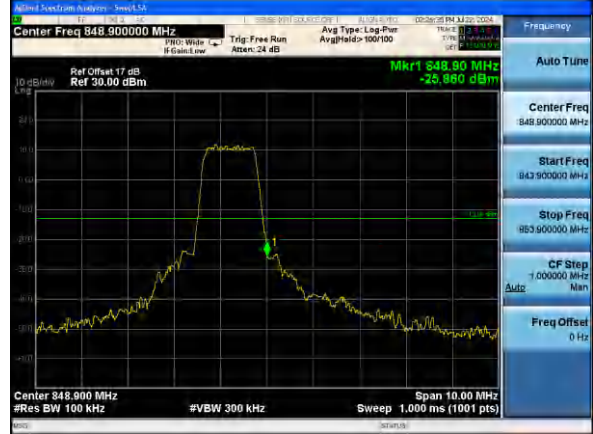

Highest channel

Test Mode: LTE Band 5 / 10MHz / 1RB / QPSK

Lowest channel

Highest channel

Test Mode: LTE Band 5 / 10MHz / 50RB / QPSK

Lowest channel

Highest channel

Test Mode: LTE Band 5 / 1.4MHz / 1RB / 16-QAM

Lowest channel

Highest channel

Test Mode: LTE Band 5 / 1.4MHz / 6RB / 16-QAM

Lowest channel

Highest channel

Test Mode: LTE Band 5 / 3MHz / 1RB / 16-QAM

Lowest channel

Highest channel

Test Mode: LTE Band 5 / 3MHz / 15RB / 16-QAM

Lowest channel

Highest channel

Test Mode: LTE Band 5 / 5MHz / 1RB / 16-QAM

Lowest channel

Highest channel

Test Mode: LTE Band 5 / 5MHz / 25RB / 16-QAM

Lowest channel

Highest channel

Test Mode: LTE Band 5 / 10MHz / 1RB / 16-QAM

Lowest channel

Highest channel

Test Mode: LTE Band 5 / 10MHz / 50RB / 16-QAM

Lowest channel

Highest channel

Test Mode: LTE Band 12 / 1.4MHz / 1RB / QPSK