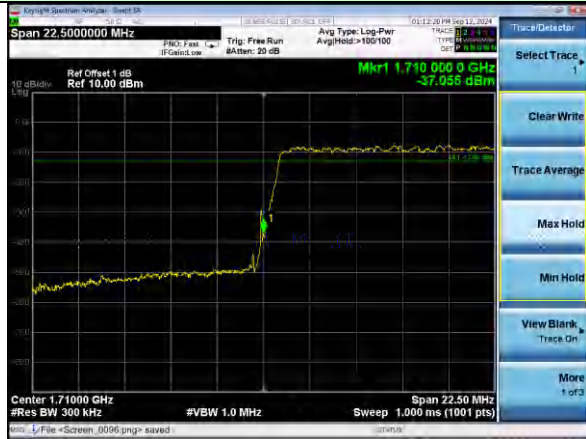

Lowest channel

Highest channel

Test Mode: LTE Band 4 / 5MHz / 25RB / 16-QAM

Lowest channel

Highest channel

Test Mode: LTE Band 4 / 10MHz / 1RB / 16-QAM

Lowest channel

Highest channel

Test Mode: LTE Band 4 / 10MHz / 50RB / 16-QAM

Lowest channel

Highest channel

Test Mode: LTE Band 4 / 15MHz / 1RB / 16-QAM

Lowest channel

Highest channel

Test Mode: LTE Band 4 / 15MHz / 75RB / 16-QAM

Lowest channel

Highest channel

Test Mode: LTE Band 4 / 20MHz / 1RB / 16-QAM

Lowest channel

Highest channel

Test Mode: LTE Band 4 / 20MHz / 100RB / 16-QAM

Lowest channel

Highest channel

Test Mode: LTE Band 5 / 1.4MHz / 1RB / QPSK

Lowest channel

Highest channel

Test Mode: LTE Band 5 / 1.4MHz / 6RB / QPSK

Lowest channel

Highest channel

Test Mode: LTE Band 5 / 3MHz / 1RB / QPSK

Lowest channel

Highest channel