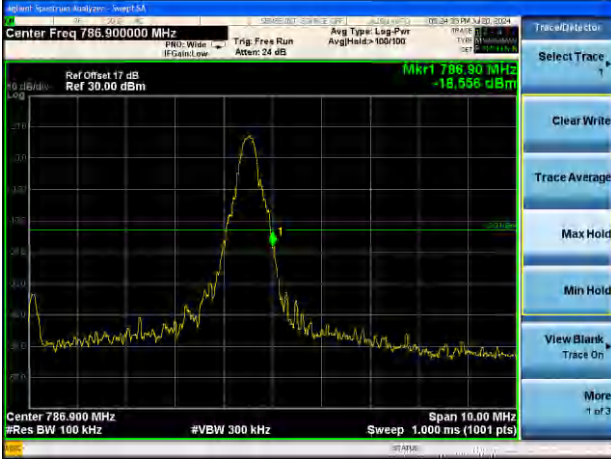

Lowest channel

Highest channel

Test Mode: LTE Band 13 / 5MHz / 25RB / QPSK

Lowest channel

Highest channel

Test Mode: LTE Band 13 / 10MHz / 1RB / QPSK

Middle channel

Middle channel

Test Mode: LTE Band 13 / 10MHz / 50RB / QPSK

Middle channel

Middle channel

Test Mode: LTE Band 13 / 5MHz / 1RB / 16-QAM

Lowest channel

Highest channel

Test Mode: LTE Band 13 / 5MHz / 25RB / 16-QAM

Lowest channel

Highest channel

Test Mode: LTE Band 13 / 10MHz / 1RB / 16-QAM

Middle channel

Middle channel

Test Mode: LTE Band 13 / 10MHz / 50RB / 16-QAM

Middle channel

Middle channel

Test Mode: LTE Band 14 / 5MHz / 1RB / QPSK

Highest channel