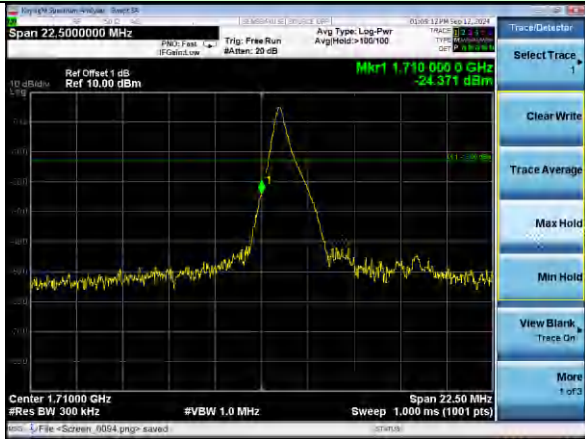

Lowest channel

Highest channel

Test Mode: LTE Band 4 / 5MHz / 25RB / 16-QAM

Lowest channel

Highest channel

Test Mode: LTE Band 4 / 10MHz / 1RB / 16-QAM

Lowest channel

Highest channel

Test Mode: LTE Band 4 / 10MHz / 50RB / 16-QAM

Lowest channel

Highest channel

Test Mode: LTE Band 4 / 15MHz / 1RB / 16-QAM

Lowest channel

Highest channel

Test Mode: LTE Band 4 / 15MHz / 75RB / 16-QAM

Lowest channel

Highest channel

Test Mode: LTE Band 4 / 20MHz / 1RB / 16-QAM

Lowest channel

Highest channel

Test Mode: LTE Band 4 / 20MHz / 100RB / 16-QAM

Lowest channel

Highest channel

Test Mode: LTE Band 5 / 1.4MHz / 1RB / QPSK

Lowest channel

Highest channel

Test Mode: LTE Band 5 / 1.4MHz / 6RB / QPSK

Lowest channel

Highest channel

Test Mode: LTE Band 5 / 3MHz / 1RB / QPSK

Lowest channel

Highest channel