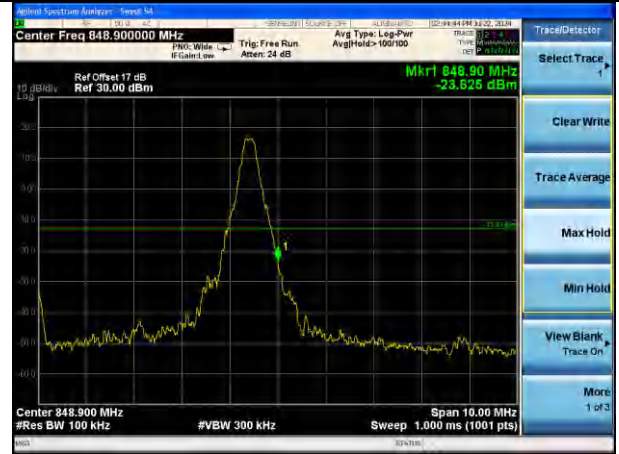

Lowest channel

Highest channel

Test Mode: LTE Band 5 / 1.4MHz / 6RB / QPSK

Lowest channel

Highest channel

Test Mode: LTE Band 5 / 3MHz / 1RB / QPSK

Lowest channel

Highest channel

Test Mode: LTE Band 5 / 3MHz / 15RB / QPSK

Lowest channel

Highest channel

Test Mode: LTE Band 5 / 5MHz / 1RB / QPSK

Lowest channel

Highest channel

Test Mode: LTE Band 5 / 5MHz / 25RB / QPSK

Lowest channel

Highest channel

Test Mode: LTE Band 5 / 10MHz / 1RB / QPSK

Lowest channel

Highest channel

Test Mode: LTE Band 5 / 10MHz / 50RB / QPSK

Lowest channel

Highest channel

Test Mode: LTE Band 5 / 1.4MHz / 1RB / 16-QAM

Lowest channel

Highest channel

Test Mode: LTE Band 5 / 1.4MHz / 6RB / 16-QAM

Lowest channel

Highest channel

Test Mode: LTE Band 5 / 3MHz / 1RB / 16-QAM

Lowest channel

Highest channel