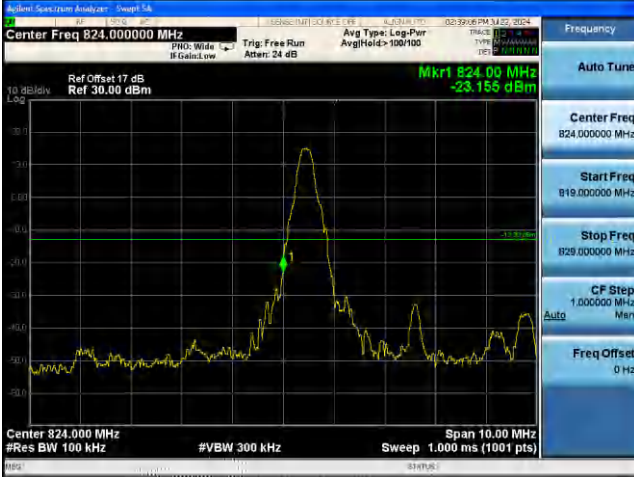

Lowest channel

Highest channel

Test Mode: LTE Band 5 / 1.4MHz / 6RB / QPSK

Lowest channel

Highest channel

Test Mode: LTE Band 5 / 3MHz / 1RB / QPSK

Lowest channel

Highest channel

Test Mode: LTE Band 5 / 3MHz / 15RB / QPSK

Lowest channel

Highest channel

Test Mode: LTE Band 5 / 5MHz / 1RB / QPSK

Lowest channel

Highest channel

Test Mode: LTE Band 5 / 5MHz / 25RB / QPSK

Lowest channel

Highest channel

Test Mode: LTE Band 5 / 10MHz / 1RB / QPSK

Lowest channel

Highest channel

Test Mode: LTE Band 5 / 10MHz / 50RB / QPSK

Lowest channel

Highest channel

Test Mode: LTE Band 5 / 1.4MHz / 1RB / 16-QAM

Lowest channel

Highest channel

Test Mode: LTE Band 5 / 1.4MHz / 6RB / 16-QAM

Lowest channel

Highest channel

Test Mode: LTE Band 5 / 3MHz / 1RB / 16-QAM

Lowest channel

Highest channel