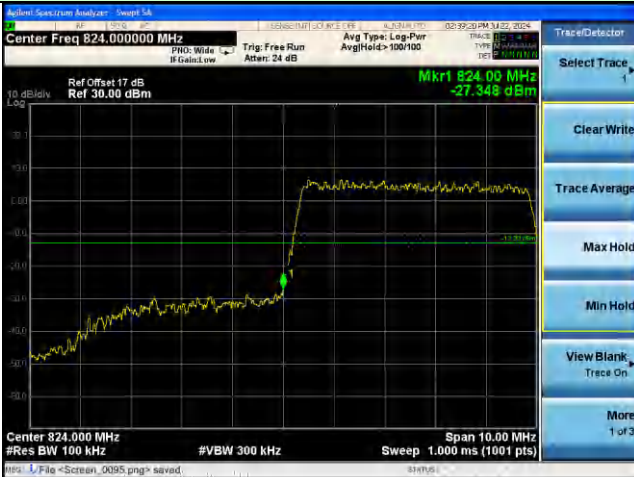

Lowest channel

Highest channel

Test Mode: LTE Band 5 / 1.4MHz / 6RB / QPSK

Lowest channel

Highest channel

Test Mode: LTE Band 5 / 3MHz / 1RB / QPSK

Lowest channel

Highest channel

Test Mode: LTE Band 5 / 3MHz / 15RB / QPSK

Lowest channel

Highest channel

Test Mode: LTE Band 5 / 5MHz / 1RB / QPSK

Lowest channel

Highest channel

Test Mode: LTE Band 5 / 5MHz / 25RB / QPSK

Lowest channel

Highest channel

Test Mode: LTE Band 5 / 10MHz / 1RB / QPSK

Lowest channel

Highest channel

Test Mode: LTE Band 5 / 10MHz / 50RB / QPSK

Lowest channel

Highest channel

Test Mode: LTE Band 5 / 1.4MHz / 1RB / 16-QAM

Lowest channel

Highest channel

Test Mode: LTE Band 5 / 1.4MHz / 6RB / 16-QAM

Lowest channel

Highest channel

Test Mode: LTE Band 5 / 3MHz / 1RB / 16-QAM

Lowest channel

Highest channel