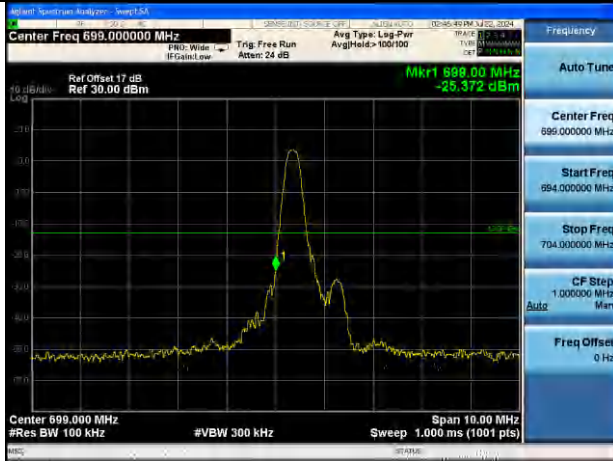

Test Mode: LTE Band 12 / 3MHz / 15RB / QPSK

Lowest channel

Highest channel

Test Mode: LTE Band 12 / 5MHz / 1RB / QPSK

Lowest channel

Highest channel

Test Mode: LTE Band 12 / 5MHz / 25RB / QPSK

Lowest channel

Highest channel

Test Mode: LTE Band 12 / 10MHz / 1 RB / QPSK

Lowest channel

Highest channel

Test Mode: LTE Band 12 / 10MHz / 50RB / QPSK

Lowest channel

Highest channel

Test Mode: LTE Band 12 / 1.4MHz / 1RB / 16-QAM

Lowest channel

Highest channel

Test Mode: LTE Band 12 / 1.4MHz / 6RB / 16-QAM

Lowest channel

Highest channel

Test Mode: LTE Band 12 / 3MHz / 1RB / 16-QAM

Lowest channel

Highest channel