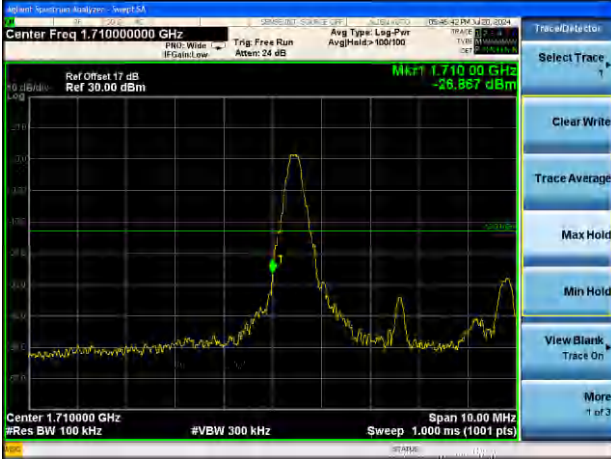

Test Mode: LTE Band 4 / 20MHz / 100RB / QPSK

Lowest channel

Highest channel

Test Mode: LTE Band 4 / 1.4MHz / 1RB / 16-QAM

Lowest channel

Highest channel

Test Mode: LTE Band 4 / 1.4MHz / 6RB / 16-QAM

Lowest channel

Highest channel

Test Mode: LTE Band 4 / 3MHz / 1RB / 16-QAM

Lowest channel

Highest channel

Test Mode: LTE Band 4 / 3MHz / 15RB / 16-QAM

Lowest channel

Highest channel

Test Mode: LTE Band 4 / 5MHz / 1RB / 16-QAM

Lowest channel

Highest channel

Test Mode: LTE Band 4 / 5MHz / 25RB / 16-QAM

Lowest channel

Highest channel

Test Mode: LTE Band 4 / 10MHz / 1RB / 16-QAM

Lowest channel

Highest channel

Test Mode: LTE Band 4 / 10MHz / 50RB / 16-QAM

Lowest channel

Highest channel

Test Mode: LTE Band 4 / 15MHz / 1RB / 16-QAM

Lowest channel

Highest channel

Test Mode: LTE Band 4 / 15MHz / 75RB / 16-QAM

Lowest channel