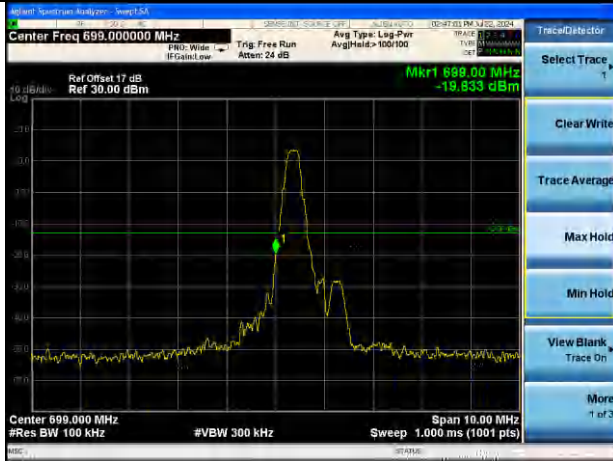

Test Mode: LTE Band 5 / 3MHz / 15RB / 16-QAM

Lowest channel

Highest channel

Test Mode: LTE Band 5 / 5MHz / 1RB / 16-QAM

Lowest channel

Highest channel

Test Mode: LTE Band 5 / 5MHz / 25RB / 16-QAM

Lowest channel

Highest channel

Test Mode: LTE Band 5 / 10MHz / 1RB / 16-QAM

Lowest channel

Highest channel

Test Mode: LTE Band 5 / 10MHz / 50RB / 16-QAM

Lowest channel

Highest channel

Test Mode: LTE Band 12 / 1.4MHz / 1RB / QPSK

Lowest channel

Highest channel

Test Mode: LTE Band 12 / 1.4MHz / 6RB / QPSK

Lowest channel

Highest channel

Test Mode: LTE Band 12 / 3MHz / 1RB / QPSK

Lowest channel

Highest channel