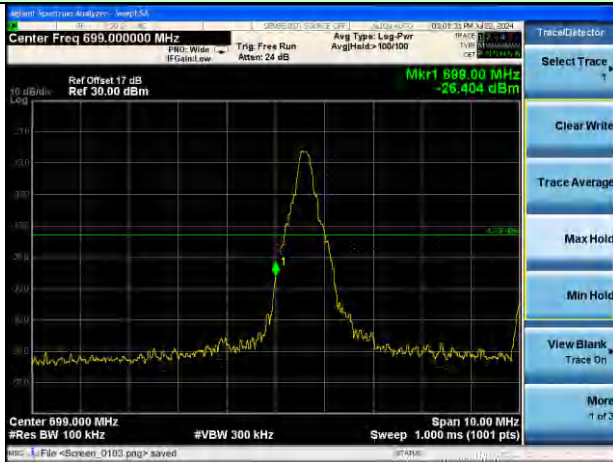

Lowest channel

Highest channel

Test Mode: LTE Band 12 / 1.4MHz / 6RB / QPSK

Lowest channel

Highest channel

Test Mode: LTE Band 12 / 3MHz / 1RB / QPSK

Lowest channel

Highest channel

Test Mode: LTE Band 12 / 3MHz / 15RB / QPSK

Lowest channel

Highest channel

Test Mode: LTE Band 12 / 5MHz / 1RB / QPSK

Lowest channel

Highest channel

Test Mode: LTE Band 12 / 5MHz / 25RB / QPSK

Lowest channel

Highest channel

Test Mode: LTE Band 12 / 10MHz / 1 RB / QPSK

Lowest channel

Highest channel

Test Mode: LTE Band 12 / 10MHz / 50RB / QPSK

Lowest channel

Highest channel

Test Mode: LTE Band 12 / 1.4MHz / 1RB / 16-QAM

Lowest channel

Highest channel

Test Mode: LTE Band 12 / 1.4MHz / 6RB / 16-QAM

Lowest channel

Highest channel

Test Mode: LTE Band 12 / 3MHz / 1RB / 16-QAM

Lowest channel

Highest channel