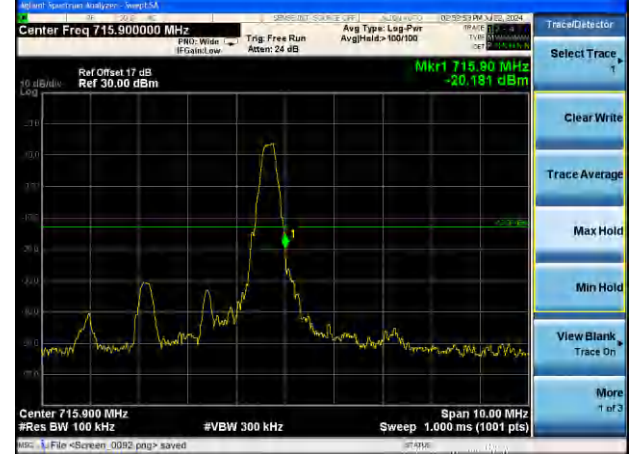

Highest channel

Test Mode: LTE Band 12 / 10MHz / 1 RB / QPSK

Lowest channel

Highest channel

Test Mode: LTE Band 12 / 10MHz / 50RB / QPSK

Lowest channel

Highest channel

Test Mode: LTE Band 12 / 1.4MHz / 1RB / 16-QAM

Lowest channel

Highest channel

Test Mode: LTE Band 12 / 1.4MHz / 6RB / 16-QAM

Lowest channel

Highest channel

Test Mode: LTE Band 12 / 3MHz / 1RB / 16-QAM

Lowest channel

Highest channel

Test Mode: LTE Band 12 / 3MHz / 15RB / 16-QAM

Lowest channel

Highest channel

Test Mode: LTE Band 12 / 5MHz / 1 RB / 16-QAM

Lowest channel

Highest channel

Test Mode: LTE Band 12 / 5MHz / 25RB / 16-QAM

Lowest channel

Highest channel

Test Mode: LTE Band 12 / 10MHz / 1RB / 16-QAM

Lowest channel

Highest channel

Test Mode: LTE Band 12 / 10MHz / 50RB / 16-QAM

Lowest channel

Highest channel

Test Mode: LTE Band 13 / 5MHz / 1RB / QPSK