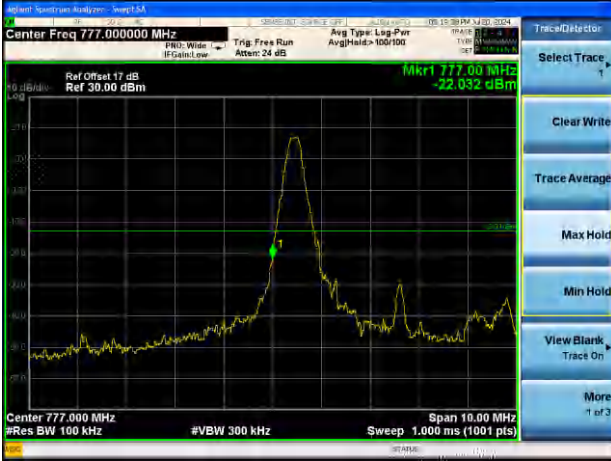

Lowest channel

Highest channel

Test Mode: LTE Band 13 / 5MHz / 25RB / QPSK

Lowest channel

Highest channel

Test Mode: LTE Band 13 / 10MHz / 1RB / QPSK

Middle channel

Middle channel

Test Mode: LTE Band 13 / 10MHz / 50RB / QPSK

Middle channel

Middle channel

Test Mode: LTE Band 13 / 5MHz / 1RB / 16-QAM

Lowest channel

Highest channel

Test Mode: LTE Band 13 / 5MHz / 25RB / 16-QAM

Lowest channel

Highest channel

Test Mode: LTE Band 13 / 10MHz / 1RB / 16-QAM

Middle channel

Middle channel

Test Mode: LTE Band 13 / 10MHz / 50RB / 16-QAM

Middle channel

Middle channel

Test Mode: LTE Band 14 / 5MHz / 1RB / QPSK

Highest channel