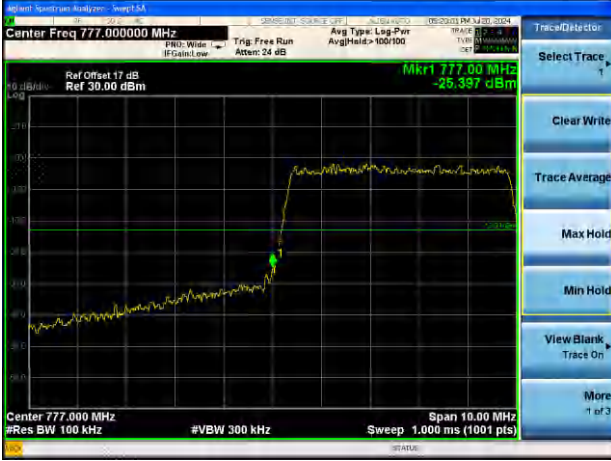

Lowest channel

Highest channel

Test Mode: LTE Band 13 / 5MHz / 25RB / QPSK

Lowest channel

Highest channel

Test Mode: LTE Band 13 / 10MHz / 1RB / QPSK

Middle channel

Middle channel

Test Mode: LTE Band 13 / 10MHz / 50RB / QPSK

Middle channel

Middle channel

Test Mode: LTE Band 13 / 5MHz / 1RB / 16-QAM

Lowest channel

Highest channel

Test Mode: LTE Band 13 / 5MHz / 25RB / 16-QAM

Lowest channel

Highest channel

Test Mode: LTE Band 13 / 10MHz / 1RB / 16-QAM

Middle channel

Middle channel

Test Mode: LTE Band 13 / 10MHz / 50RB / 16-QAM

Middle channel

Middle channel

Test Mode: LTE Band 14 / 5MHz / 1RB / QPSK

Highest channel