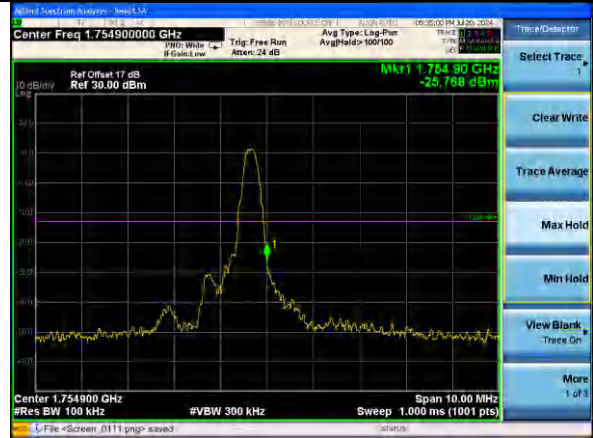

Lowest channel

Highest channel

Test Mode: LTE Band 4 / 15MHz / 75RB / QPSK

Lowest channel

Highest channel

Test Mode: LTE Band 4 / 20MHz / 1RB / QPSK

Lowest channel

Highest channel

Test Mode: LTE Band 4 / 20MHz / 100RB / QPSK

Lowest channel

Highest channel

Test Mode: LTE Band 4 / 1.4MHz / 1RB / 16-QAM

Lowest channel

Highest channel

Test Mode: LTE Band 4 / 1.4MHz / 6RB / 16-QAM

Lowest channel

Highest channel

Test Mode: LTE Band 4 / 3MHz / 1RB / 16-QAM

Lowest channel

Highest channel

Test Mode: LTE Band 4 / 3MHz / 15RB / 16-QAM

Lowest channel

Highest channel

Test Mode: LTE Band 4 / 5MHz / 1RB / 16-QAM

Lowest channel

Highest channel

Test Mode: LTE Band 4 / 5MHz / 25RB / 16-QAM

Lowest channel

Highest channel

Test Mode: LTE Band 4 / 10MHz / 1RB / 16-QAM

Lowest channel

Highest channel