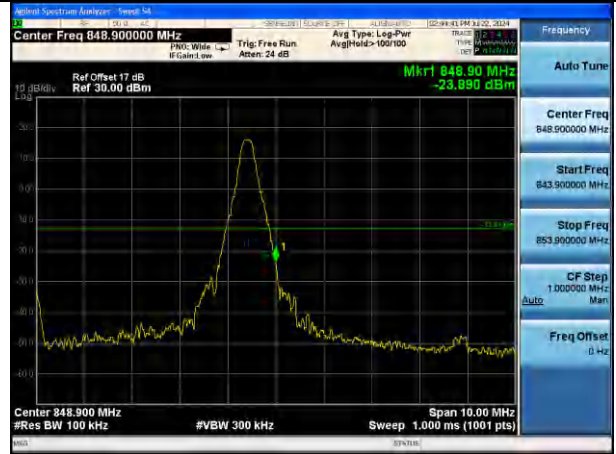

Lowest channel

Highest channel

Test Mode: LTE Band 5 / 1.4MHz / 6RB / 16-QAM

Lowest channel

Highest channel

Test Mode: LTE Band 5 / 3MHz / 1RB / 16-QAM

Lowest channel

Highest channel

Test Mode: LTE Band 5 / 3MHz / 15RB / 16-QAM

Lowest channel

Highest channel

Test Mode: LTE Band 5 / 5MHz / 1RB / 16-QAM

Lowest channel

Highest channel

Test Mode: LTE Band 5 / 5MHz / 25RB / 16-QAM

Lowest channel

Highest channel

Test Mode: LTE Band 5 / 10MHz / 1RB / 16-QAM

Lowest channel

Highest channel

Test Mode: LTE Band 5 / 10MHz / 50RB / 16-QAM

Lowest channel

Highest channel

Test Mode: LTE Band 12 / 1.4MHz / 1RB / QPSK

Lowest channel

Highest channel

Test Mode: LTE Band 12 / 1.4MHz / 6RB / QPSK

Lowest channel

Highest channel

Test Mode: LTE Band 12 / 3MHz / 1RB / QPSK

Lowest channel

Highest channel