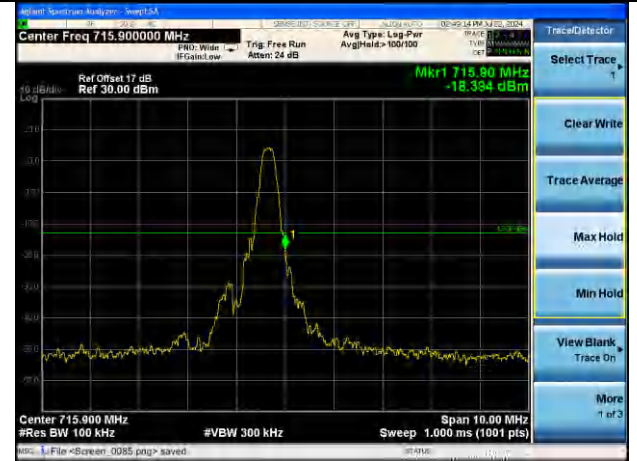

Test Mode: LTE Band 12 / 3MHz / 15RB / QPSK

Lowest channel

Highest channel

Test Mode: LTE Band 12 / 5MHz / 1RB / QPSK

Lowest channel

Highest channel

Test Mode: LTE Band 12 / 5MHz / 25RB / QPSK

Lowest channel

Highest channel

Test Mode: LTE Band 12 / 10MHz / 1 RB / QPSK

Lowest channel

Highest channel

Test Mode: LTE Band 12 / 10MHz / 50RB / QPSK

Lowest channel

Highest channel

Test Mode: LTE Band 12 / 1.4MHz / 1RB / 16-QAM

Lowest channel

Highest channel

Test Mode: LTE Band 12 / 1.4MHz / 6RB / 16-QAM

Lowest channel

Highest channel

Test Mode: LTE Band 12 / 3MHz / 1RB / 16-QAM

Lowest channel

Highest channel