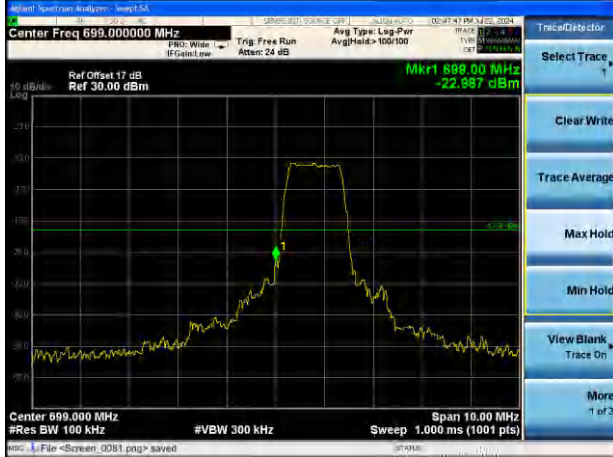

Test Mode: LTE Band 12 / 3MHz / 15RB / QPSK

Lowest channel

Highest channel

Test Mode: LTE Band 12 / 5MHz / 1RB / QPSK

Lowest channel

Highest channel

Test Mode: LTE Band 12 / 5MHz / 25RB / QPSK

Lowest channel

Highest channel

Test Mode: LTE Band 12 / 10MHz / 1 RB / QPSK

Lowest channel

Highest channel

Test Mode: LTE Band 12 / 10MHz / 50RB / QPSK

Lowest channel

Highest channel

Test Mode: LTE Band 12 / 1.4MHz / 1RB / 16-QAM

Lowest channel

Highest channel

Test Mode: LTE Band 12 / 1.4MHz / 6RB / 16-QAM

Lowest channel

Highest channel

Test Mode: LTE Band 12 / 3MHz / 1RB / 16-QAM

Lowest channel

Highest channel