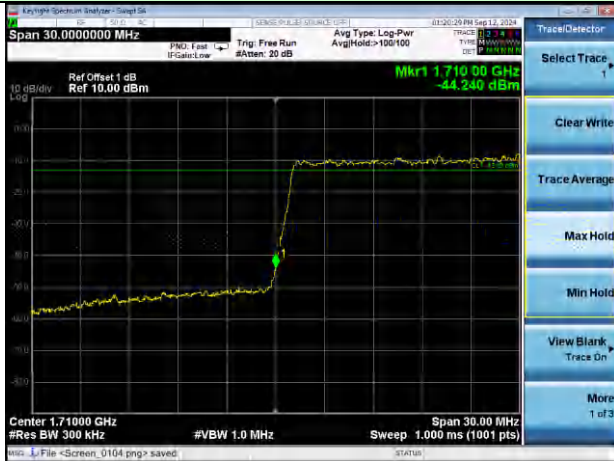

Test Mode: LTE Band 4 / 10MHz / 50RB / 16-QAM

Lowest channel

Highest channel

Test Mode: LTE Band 4 / 15MHz / 1RB / 16-QAM

Lowest channel

Highest channel

Test Mode: LTE Band 4 / 15MHz / 75RB / 16-QAM

Lowest channel

Highest channel

Test Mode: LTE Band 4 / 20MHz / 1RB / 16-QAM

Lowest channel

Highest channel

Test Mode: LTE Band 4 / 20MHz / 100RB / 16-QAM

Lowest channel

Highest channel

Test Mode: LTE Band 5 / 1.4MHz / 1RB / QPSK

Lowest channel

Highest channel

Test Mode: LTE Band 5 / 1.4MHz / 6RB / QPSK

Lowest channel

Highest channel

Test Mode: LTE Band 5 / 3MHz / 1RB / QPSK

Lowest channel

Highest channel

Test Mode: LTE Band 5 / 3MHz / 15RB / QPSK

Lowest channel

Highest channel

Test Mode: LTE Band 5 / 5MHz / 1RB / QPSK

Lowest channel

Highest channel

Test Mode: LTE Band 5 / 5MHz / 25RB / QPSK

Lowest channel