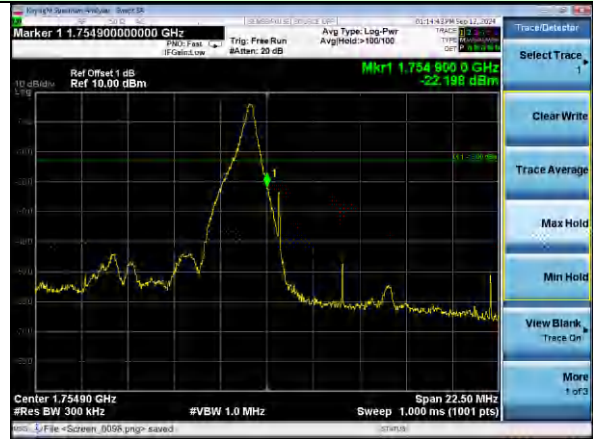

Lowest channel

Highest channel

Test Mode: LTE Band 4 / 5MHz / 25RB / 16-QAM

Lowest channel

Highest channel

Test Mode: LTE Band 4 / 10MHz / 1RB / 16-QAM

Lowest channel

Highest channel

Test Mode: LTE Band 4 / 10MHz / 50RB / 16-QAM

Lowest channel

Highest channel

Test Mode: LTE Band 4 / 15MHz / 1RB / 16-QAM

Lowest channel

Highest channel

Test Mode: LTE Band 4 / 15MHz / 75RB / 16-QAM

Lowest channel

Highest channel

Test Mode: LTE Band 4 / 20MHz / 1RB / 16-QAM

Lowest channel

Highest channel

Test Mode: LTE Band 4 / 20MHz / 100RB / 16-QAM

Lowest channel

Highest channel

Test Mode: LTE Band 5 / 1.4MHz / 1RB / QPSK

Lowest channel

Highest channel

Test Mode: LTE Band 5 / 1.4MHz / 6RB / QPSK

Lowest channel

Highest channel

Test Mode: LTE Band 5 / 3MHz / 1RB / QPSK

Lowest channel

Highest channel