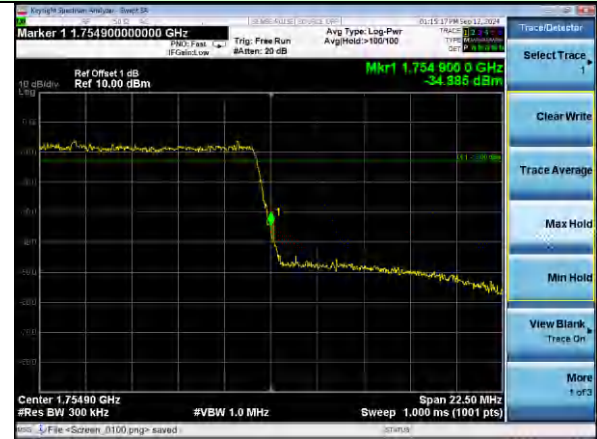

Lowest channel

Highest channel

Test Mode: LTE Band 4 / 5MHz / 25RB / 16-QAM

Lowest channel

Highest channel

Test Mode: LTE Band 4 / 10MHz / 1RB / 16-QAM

Lowest channel

Highest channel

Test Mode: LTE Band 4 / 10MHz / 50RB / 16-QAM

Lowest channel

Highest channel

Test Mode: LTE Band 4 / 15MHz / 1RB / 16-QAM

Lowest channel

Highest channel

Test Mode: LTE Band 4 / 15MHz / 75RB / 16-QAM

Lowest channel

Highest channel

Test Mode: LTE Band 4 / 20MHz / 1RB / 16-QAM

Lowest channel

Highest channel

Test Mode: LTE Band 4 / 20MHz / 100RB / 16-QAM

Lowest channel

Highest channel

Test Mode: LTE Band 5 / 1.4MHz / 1RB / QPSK

Lowest channel

Highest channel

Test Mode: LTE Band 5 / 1.4MHz / 6RB / QPSK

Lowest channel

Highest channel

Test Mode: LTE Band 5 / 3MHz / 1RB / QPSK

Lowest channel

Highest channel