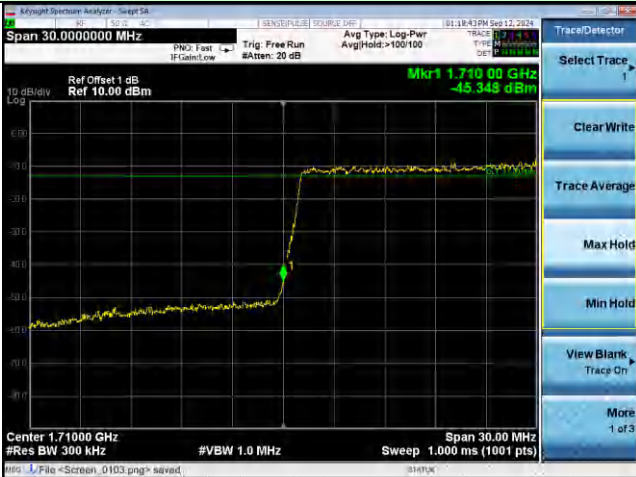

Highest channel

Test Mode: LTE Band 4 / 10MHz / 1RB / QPSK

Lowest channel

Highest channel

Test Mode: LTE Band 4 / 10MHz / 50RB / QPSK

Lowest channel

Highest channel

Test Mode: LTE Band 4 / 15MHz / 1RB / QPSK

Lowest channel

Highest channel

Test Mode: LTE Band 4 / 15MHz / 75RB / QPSK

Lowest channel

Highest channel

Test Mode: LTE Band 4 / 20MHz / 1RB / QPSK

Lowest channel

Highest channel

Test Mode: LTE Band 4 / 20MHz / 100RB / QPSK

Lowest channel

Highest channel

Test Mode: LTE Band 4 / 1.4MHz / 1RB / 16-QAM

Lowest channel

Highest channel

Test Mode: LTE Band 4 / 1.4MHz / 6RB / 16-QAM

Lowest channel

Highest channel

Test Mode: LTE Band 4 / 3MHz / 1RB / 16-QAM

Lowest channel

Highest channel

Test Mode: LTE Band 4 / 3MHz / 15RB / 16-QAM

Lowest channel

Highest channel

Test Mode: LTE Band 4 / 5MHz / 1RB / 16-QAM