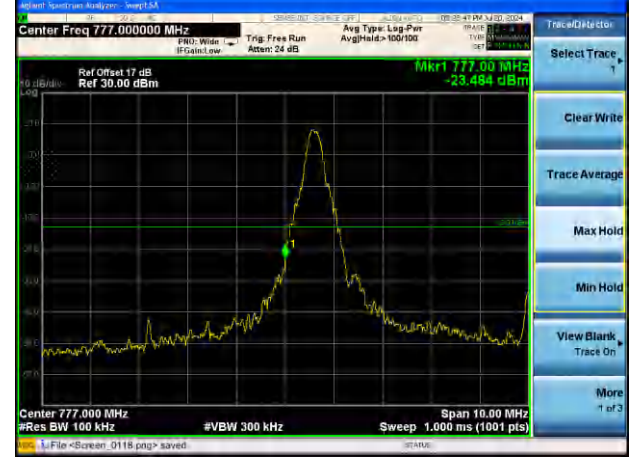

Highest channel

Test Mode: LTE Band 12 / 10MHz / 1RB / 16-QAM

Lowest channel

Highest channel

Test Mode: LTE Band 12 / 10MHz / 50RB / 16-QAM

Lowest channel

Highest channel

Test Mode: LTE Band 13 / 5MHz / 1RB / QPSK

Lowest channel

Highest channel

Test Mode: LTE Band 13 / 5MHz / 25RB / QPSK

Lowest channel

Highest channel

Test Mode: LTE Band 13 / 10MHz / 1RB / QPSK

Middle channel

Middle channel

Test Mode: LTE Band 13 / 10MHz / 50RB / QPSK

Middle channel

Middle channel

Test Mode: LTE Band 13 / 5MHz / 1RB / 16-QAM

Lowest channel

Highest channel

Test Mode: LTE Band 13 / 5MHz / 25RB / 16-QAM

Lowest channel