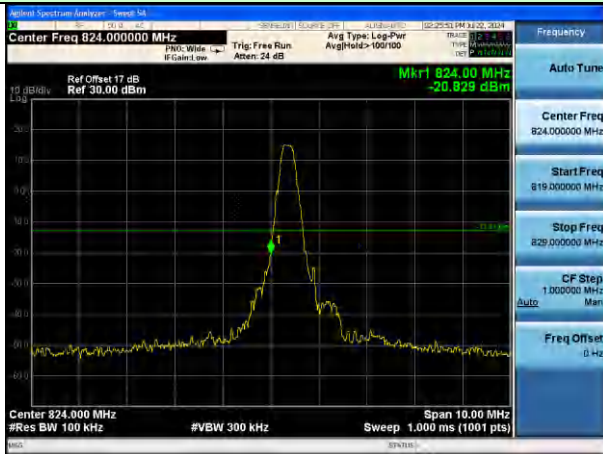

Test Mode: LTE Band 4 / 10MHz / 50RB / 16-QAM

Lowest channel

Highest channel

Test Mode: LTE Band 4 / 15MHz / 1RB / 16-QAM

Lowest channel

Highest channel

Test Mode: LTE Band 4 / 15MHz / 75RB / 16-QAM

Lowest channel

Highest channel

Test Mode: LTE Band 4 / 20MHz / 1RB / 16-QAM

Lowest channel

Highest channel

Test Mode: LTE Band 4 / 20MHz / 100RB / 16-QAM

Lowest channel

Highest channel

Test Mode: LTE Band 5 / 1.4MHz / 1RB / QPSK

Lowest channel

Highest channel

Test Mode: LTE Band 5 / 1.4MHz / 6RB / QPSK

Lowest channel

Highest channel

Test Mode: LTE Band 5 / 3MHz / 1RB / QPSK

Lowest channel

Highest channel

Test Mode: LTE Band 5 / 3MHz / 15RB / QPSK

Lowest channel

Highest channel

Test Mode: LTE Band 5 / 5MHz / 1RB / QPSK

Lowest channel

Highest channel

Test Mode: LTE Band 5 / 5MHz / 25RB / QPSK

Lowest channel