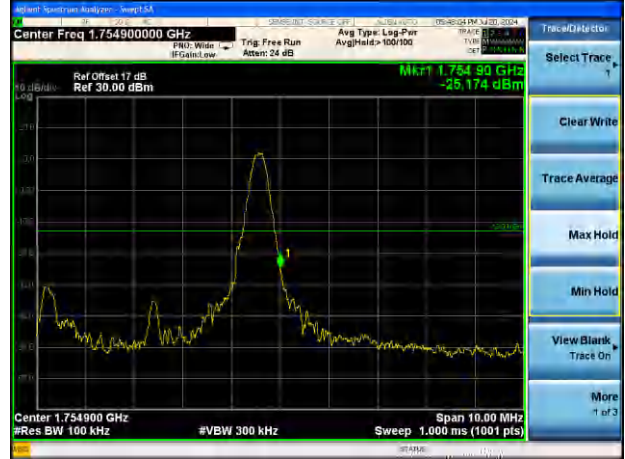

Test Mode: LTE Band 4 / 20MHz / 100RB / QPSK

Lowest channel

Highest channel

Test Mode: LTE Band 4 / 1.4MHz / 1RB / 16-QAM

Lowest channel

Highest channel

Test Mode: LTE Band 4 / 1.4MHz / 6RB / 16-QAM

Lowest channel

Highest channel

Test Mode: LTE Band 4 / 3MHz / 1RB / 16-QAM

Lowest channel

Highest channel

Test Mode: LTE Band 4 / 3MHz / 15RB / 16-QAM

Lowest channel

Highest channel

Test Mode: LTE Band 4 / 5MHz / 1RB / 16-QAM

Lowest channel

Highest channel

Test Mode: LTE Band 4 / 5MHz / 25RB / 16-QAM

Lowest channel

Highest channel

Test Mode: LTE Band 4 / 10MHz / 1RB / 16-QAM

Lowest channel

Highest channel

Test Mode: LTE Band 4 / 10MHz / 50RB / 16-QAM

Lowest channel

Highest channel

Test Mode: LTE Band 4 / 15MHz / 1RB / 16-QAM

Lowest channel

Highest channel

Test Mode: LTE Band 4 / 15MHz / 75RB / 16-QAM

Lowest channel