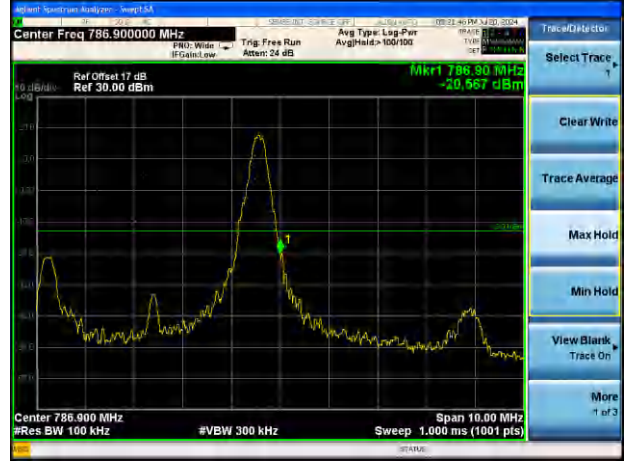

Lowest channel

Highest channel

Test Mode: LTE Band 13 / 5MHz / 25RB / QPSK

Lowest channel

Highest channel

Test Mode: LTE Band 13 / 10MHz / 1RB / QPSK

Middle channel

Middle channel

Test Mode: LTE Band 13 / 10MHz / 50RB / QPSK

Middle channel

Middle channel

Test Mode: LTE Band 13 / 5MHz / 1RB / 16-QAM

Lowest channel

Highest channel

Test Mode: LTE Band 13 / 5MHz / 25RB / 16-QAM

Lowest channel

Highest channel

Test Mode: LTE Band 13 / 10MHz / 1RB / 16-QAM

Middle channel

Middle channel

Test Mode: LTE Band 13 / 10MHz / 50RB / 16-QAM

Middle channel

Middle channel

Test Mode: LTE Band 14 / 5MHz / 1RB / QPSK

Highest channel