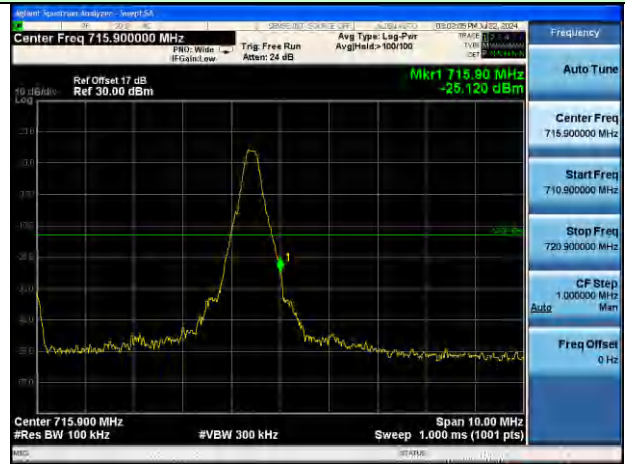

Lowest channel

Highest channel

Test Mode: LTE Band 12 / 1.4MHz / 6RB / 16-QAM

Lowest channel

Highest channel

Test Mode: LTE Band 12 / 3MHz / 1RB / 16-QAM

Lowest channel

Highest channel

Test Mode: LTE Band 12 / 3MHz / 15RB / 16-QAM

Lowest channel

Highest channel

Test Mode: LTE Band 12 / 5MHz / 1 RB / 16-QAM

Lowest channel

Highest channel

Test Mode: LTE Band 12 / 5MHz / 25RB / 16-QAM

Lowest channel

Highest channel

Test Mode: LTE Band 12 / 10MHz / 1RB / 16-QAM

Lowest channel

Highest channel

Test Mode: LTE Band 12 / 10MHz / 50RB / 16-QAM

Lowest channel

Highest channel

Test Mode: LTE Band 13 / 5MHz / 1RB / QPSK

Lowest channel

Highest channel

Test Mode: LTE Band 13 / 5MHz / 25RB / QPSK

Lowest channel

Highest channel

Test Mode: LTE Band 13 / 10MHz / 1RB / QPSK

Middle channel

Middle channel