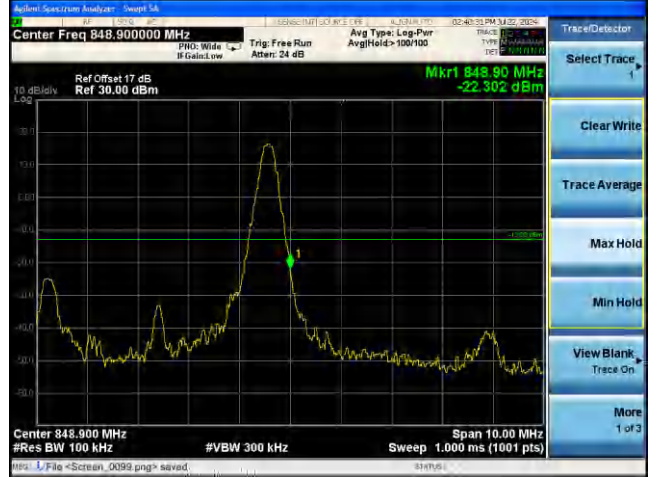

Lowest channel

Highest channel

Test Mode: LTE Band 5 / 1.4MHz / 6RB / QPSK

Lowest channel

Highest channel

Test Mode: LTE Band 5 / 3MHz / 1RB / QPSK

Lowest channel

Highest channel

Test Mode: LTE Band 5 / 3MHz / 15RB / QPSK

Lowest channel

Highest channel

Test Mode: LTE Band 5 / 5MHz / 1RB / QPSK

Lowest channel

Highest channel

Test Mode: LTE Band 5 / 5MHz / 25RB / QPSK

Lowest channel

Highest channel

Test Mode: LTE Band 5 / 10MHz / 1RB / QPSK

Lowest channel

Highest channel

Test Mode: LTE Band 5 / 10MHz / 50RB / QPSK

Lowest channel

Highest channel

Test Mode: LTE Band 5 / 1.4MHz / 1RB / 16-QAM

Lowest channel

Highest channel

Test Mode: LTE Band 5 / 1.4MHz / 6RB / 16-QAM

Lowest channel

Highest channel

Test Mode: LTE Band 5 / 3MHz / 1RB / 16-QAM

Lowest channel

Highest channel