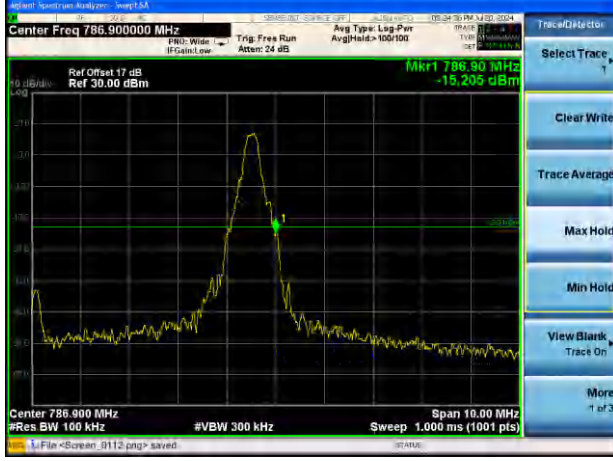

Highest channel

Test Mode: LTE Band 12 / 10MHz / 1RB / 16-QAM

Lowest channel

Highest channel

Test Mode: LTE Band 12 / 10MHz / 50RB / 16-QAM

Lowest channel

Highest channel

Test Mode: LTE Band 13 / 5MHz / 1RB / QPSK

Lowest channel

Highest channel

Test Mode: LTE Band 13 / 5MHz / 25RB / QPSK

Lowest channel

Highest channel

Test Mode: LTE Band 13 / 10MHz / 1RB / QPSK

Middle channel

Middle channel

Test Mode: LTE Band 13 / 10MHz / 50RB / QPSK

Middle channel

Middle channel

Test Mode: LTE Band 13 / 5MHz / 1RB / 16-QAM

Lowest channel

Highest channel

Test Mode: LTE Band 13 / 5MHz / 25RB / 16-QAM

Lowest channel