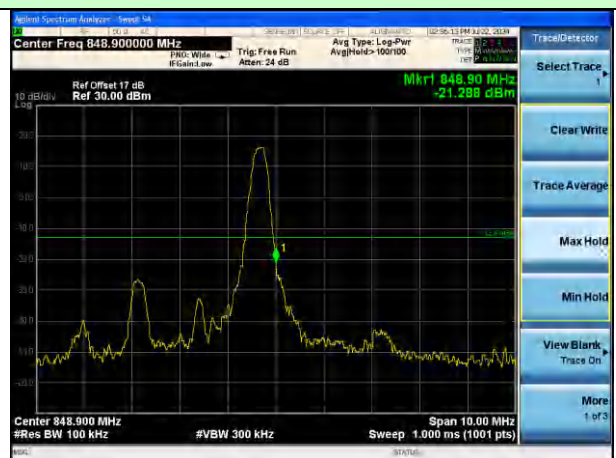

Highest channel

Test Mode: LTE Band 4 / 20MHz / 1RB / 16-QAM

Lowest channel

Highest channel

Test Mode: LTE Band 4 / 20MHz / 100RB / 16-QAM

Lowest channel

Highest channel

Test Mode: LTE Band 5 / 1.4MHz / 1RB / QPSK

Lowest channel

Highest channel

Test Mode: LTE Band 5 / 1.4MHz / 6RB / QPSK

Lowest channel

Highest channel

Test Mode: LTE Band 5 / 3MHz / 1RB / QPSK

Lowest channel

Highest channel

Test Mode: LTE Band 5 / 3MHz / 15RB / QPSK

Lowest channel

Highest channel

Test Mode: LTE Band 5 / 5MHz / 1RB / QPSK

Lowest channel

Highest channel

Test Mode: LTE Band 5 / 5MHz / 25RB / QPSK

Lowest channel

Highest channel

Test Mode: LTE Band 5 / 10MHz / 1RB / QPSK

Lowest channel

Highest channel

Test Mode: LTE Band 5 / 10MHz / 50RB / QPSK

Lowest channel

Highest channel

Test Mode: LTE Band 5 / 1.4MHz / 1RB / 16-QAM