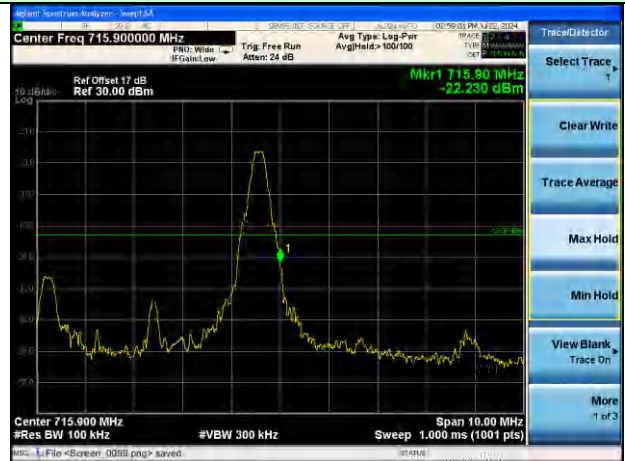

Lowest channel

Highest channel

Test Mode: LTE Band 12 / 1.4MHz / 6RB / 16-QAM

Lowest channel

Highest channel

Test Mode: LTE Band 12 / 3MHz / 1RB / 16-QAM

Lowest channel

Highest channel

Test Mode: LTE Band 12 / 3MHz / 15RB / 16-QAM

Lowest channel

Highest channel

Test Mode: LTE Band 12 / 5MHz / 1 RB / 16-QAM

Lowest channel

Highest channel

Test Mode: LTE Band 12 / 5MHz / 25RB / 16-QAM

Lowest channel

Highest channel

Test Mode: LTE Band 12 / 10MHz / 1RB / 16-QAM

Lowest channel

Highest channel

Test Mode: LTE Band 12 / 10MHz / 50RB / 16-QAM

Lowest channel

Highest channel

Test Mode: LTE Band 13 / 5MHz / 1RB / QPSK

Lowest channel

Highest channel

Test Mode: LTE Band 13 / 5MHz / 25RB / QPSK

Lowest channel

Highest channel

Test Mode: LTE Band 13 / 10MHz / 1RB / QPSK

Middle channel

Middle channel