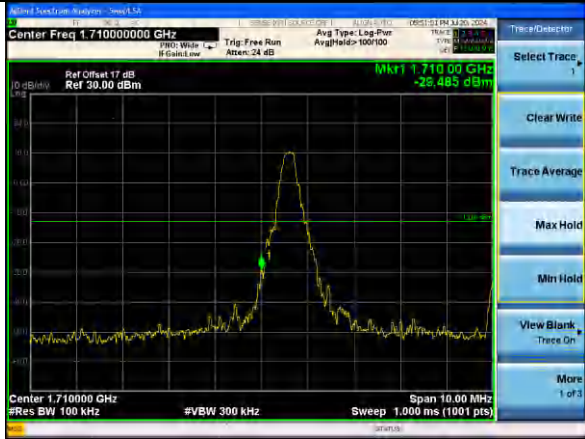

Highest channel

Test Mode: LTE Band 4 / 3MHz / 1RB / 16-QAM

Lowest channel

Highest channel

Test Mode: LTE Band 4 / 3MHz / 15RB / 16-QAM

Lowest channel

Highest channel

Test Mode: LTE Band 4 / 5MHz / 1RB / 16-QAM

Lowest channel

Highest channel

Test Mode: LTE Band 4 / 5MHz / 25RB / 16-QAM

Lowest channel

Highest channel

Test Mode: LTE Band 4 / 10MHz / 1RB / 16-QAM

Lowest channel

Highest channel

Test Mode: LTE Band 4 / 10MHz / 50RB / 16-QAM

Lowest channel

Highest channel

Test Mode: LTE Band 4 / 15MHz / 1RB / 16-QAM

Lowest channel

Highest channel

Test Mode: LTE Band 4 / 15MHz / 75RB / 16-QAM

Lowest channel

Highest channel

Test Mode: LTE Band 4 / 20MHz / 1RB / 16-QAM

Lowest channel

Highest channel

Test Mode: LTE Band 4 / 20MHz / 100RB / 16-QAM

Lowest channel

Highest channel

Test Mode: LTE Band 5 / 1.4MHz / 1RB / QPSK