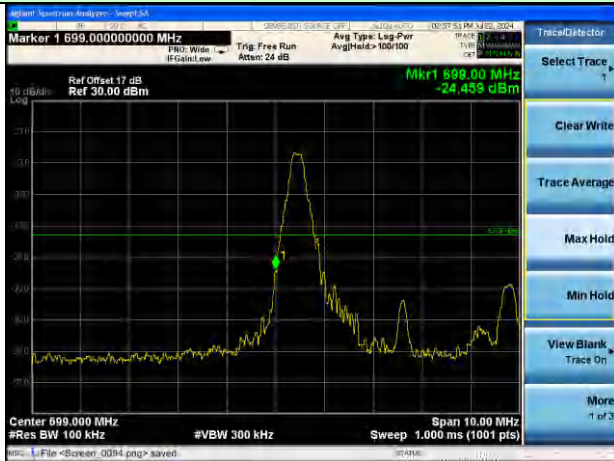

Lowest channel

Highest channel

Test Mode: LTE Band 12 / 1.4MHz / 6RB / QPSK

Lowest channel

Highest channel

Test Mode: LTE Band 12 / 3MHz / 1RB / QPSK

Lowest channel

Highest channel

Test Mode: LTE Band 12 / 3MHz / 15RB / QPSK

Lowest channel

Highest channel

Test Mode: LTE Band 12 / 5MHz / 1RB / QPSK

Lowest channel

Highest channel

Test Mode: LTE Band 12 / 5MHz / 25RB / QPSK

Lowest channel

Highest channel

Test Mode: LTE Band 12 / 10MHz / 1 RB / QPSK

Lowest channel

Highest channel

Test Mode: LTE Band 12 / 10MHz / 50RB / QPSK

Lowest channel

Highest channel

Test Mode: LTE Band 12 / 1.4MHz / 1RB / 16-QAM

Lowest channel

Highest channel

Test Mode: LTE Band 12 / 1.4MHz / 6RB / 16-QAM

Lowest channel

Highest channel

Test Mode: LTE Band 12 / 3MHz / 1RB / 16-QAM

Lowest channel

Highest channel