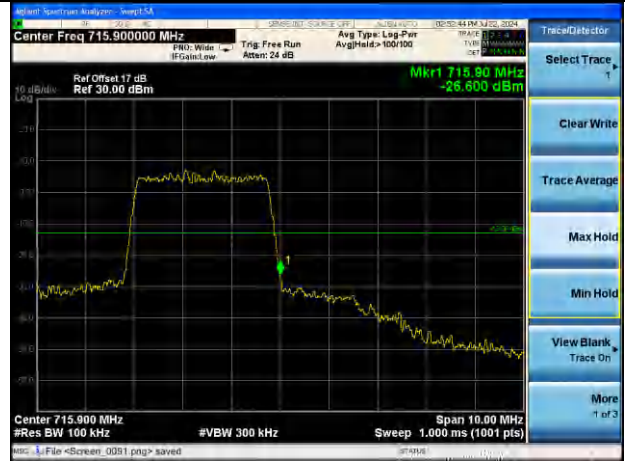

Highest channel

Test Mode: LTE Band 5 / 10MHz / 1RB / 16-QAM

Lowest channel

Highest channel

Test Mode: LTE Band 5 / 10MHz / 50RB / 16-QAM

Lowest channel

Highest channel

Test Mode: LTE Band 12 / 1.4MHz / 1RB / QPSK

Lowest channel

Highest channel

Test Mode: LTE Band 12 / 1.4MHz / 6RB / QPSK

Lowest channel

Highest channel

Test Mode: LTE Band 12 / 3MHz / 1RB / QPSK

Lowest channel

Highest channel

Test Mode: LTE Band 12 / 3MHz / 15RB / QPSK

Lowest channel

Highest channel

Test Mode: LTE Band 12 / 5MHz / 1RB / QPSK

Lowest channel

Highest channel

Test Mode: LTE Band 12 / 5MHz / 25RB / QPSK

Lowest channel

Highest channel

Test Mode: LTE Band 12 / 10MHz / 1 RB / QPSK

Lowest channel

Highest channel

Test Mode: LTE Band 12 / 10MHz / 50RB / QPSK

Lowest channel

Highest channel

Test Mode: LTE Band 12 / 1.4MHz / 1RB / 16-QAM