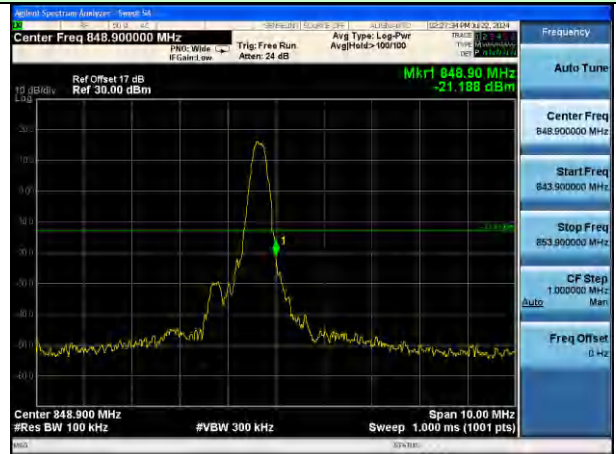

Test Mode: LTE Band 4 / 10MHz / 50RB / 16-QAM

Lowest channel

Highest channel

Test Mode: LTE Band 4 / 15MHz / 1RB / 16-QAM

Lowest channel

Highest channel

Test Mode: LTE Band 4 / 15MHz / 75RB / 16-QAM

Lowest channel

Highest channel

Test Mode: LTE Band 4 / 20MHz / 1RB / 16-QAM

Lowest channel

Highest channel

Test Mode: LTE Band 4 / 20MHz / 100RB / 16-QAM

Lowest channel

Highest channel

Test Mode: LTE Band 5 / 1.4MHz / 1RB / QPSK

Lowest channel

Highest channel

Test Mode: LTE Band 5 / 1.4MHz / 6RB / QPSK

Lowest channel

Highest channel

Test Mode: LTE Band 5 / 3MHz / 1RB / QPSK

Lowest channel

Highest channel

Test Mode: LTE Band 5 / 3MHz / 15RB / QPSK

Lowest channel

Highest channel

Test Mode: LTE Band 5 / 5MHz / 1RB / QPSK

Lowest channel

Highest channel

Test Mode: LTE Band 5 / 5MHz / 25RB / QPSK

Lowest channel