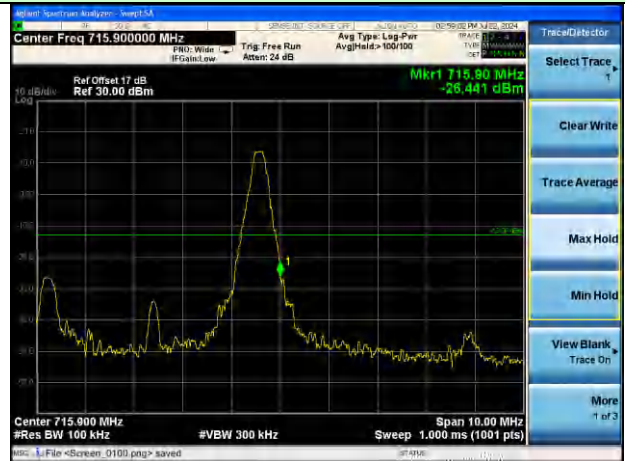

Lowest channel

Highest channel

Test Mode: LTE Band 12 / 1.4MHz / 6RB / QPSK

Lowest channel

Highest channel

Test Mode: LTE Band 12 / 3MHz / 1RB / QPSK

Lowest channel

Highest channel

Test Mode: LTE Band 12 / 3MHz / 15RB / QPSK

Lowest channel

Highest channel

Test Mode: LTE Band 12 / 5MHz / 1RB / QPSK

Lowest channel

Highest channel

Test Mode: LTE Band 12 / 5MHz / 25RB / QPSK

Lowest channel

Highest channel

Test Mode: LTE Band 12 / 10MHz / 1 RB / QPSK

Lowest channel

Highest channel

Test Mode: LTE Band 12 / 10MHz / 50RB / QPSK

Lowest channel

Highest channel

Test Mode: LTE Band 12 / 1.4MHz / 1RB / 16-QAM

Lowest channel

Highest channel

Test Mode: LTE Band 12 / 1.4MHz / 6RB / 16-QAM

Lowest channel

Highest channel

Test Mode: LTE Band 12 / 3MHz / 1RB / 16-QAM

Lowest channel

Highest channel