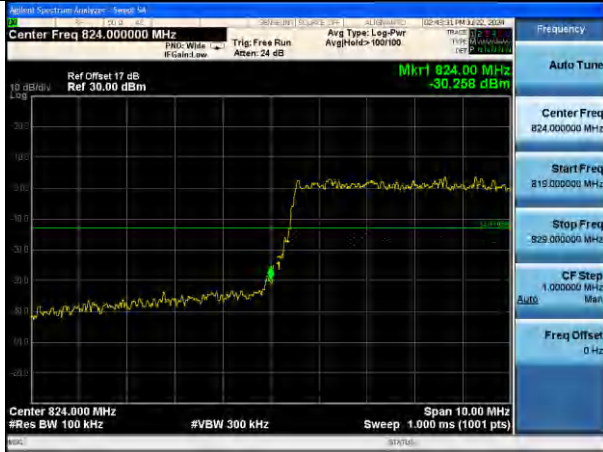

Test Mode: LTE Band 5 / 3MHz / 15RB / QPSK

Lowest channel

Highest channel

Test Mode: LTE Band 5 / 5MHz / 1RB / QPSK

Lowest channel

Highest channel

Test Mode: LTE Band 5 / 5MHz / 25RB / QPSK

Lowest channel

Highest channel

Test Mode: LTE Band 5 / 10MHz / 1RB / QPSK

Lowest channel

Highest channel

Test Mode: LTE Band 5 / 10MHz / 50RB / QPSK

Lowest channel

Highest channel

Test Mode: LTE Band 5 / 1.4MHz / 1RB / 16-QAM

Lowest channel

Highest channel

Test Mode: LTE Band 5 / 1.4MHz / 6RB / 16-QAM

Lowest channel

Highest channel

Test Mode: LTE Band 5 / 3MHz / 1RB / 16-QAM

Lowest channel

Highest channel

Test Mode: LTE Band 5 / 3MHz / 15RB / 16-QAM

Lowest channel

Highest channel

Test Mode: LTE Band 5 / 5MHz / 1RB / 16-QAM

Lowest channel

Highest channel

Test Mode: LTE Band 5 / 5MHz / 25RB / 16-QAM

Lowest channel