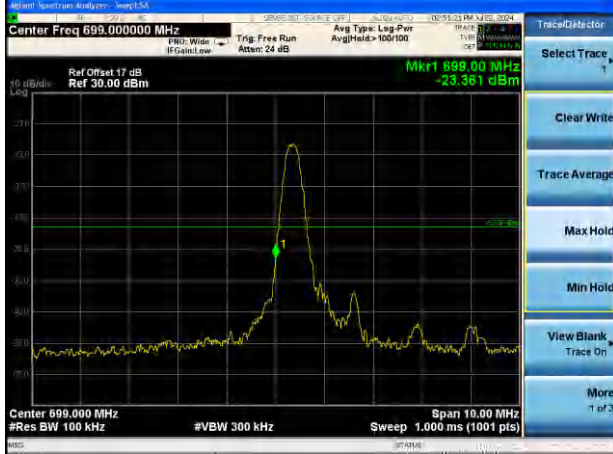

Highest channel

Test Mode: LTE Band 12 / 10MHz / 1 RB / QPSK

Lowest channel

Highest channel

Test Mode: LTE Band 12 / 10MHz / 50RB / QPSK

Lowest channel

Highest channel

Test Mode: LTE Band 12 / 1.4MHz / 1RB / 16-QAM

Lowest channel

Highest channel

Test Mode: LTE Band 12 / 1.4MHz / 6RB / 16-QAM

Lowest channel

Highest channel

Test Mode: LTE Band 12 / 3MHz / 1RB / 16-QAM

Lowest channel

Highest channel

Test Mode: LTE Band 12 / 3MHz / 15RB / 16-QAM

Lowest channel

Highest channel

Test Mode: LTE Band 12 / 5MHz / 1 RB / 16-QAM

Lowest channel

Highest channel

Test Mode: LTE Band 12 / 5MHz / 25RB / 16-QAM

Lowest channel

Highest channel

Test Mode: LTE Band 12 / 10MHz / 1RB / 16-QAM

Lowest channel

Highest channel

Test Mode: LTE Band 12 / 10MHz / 50RB / 16-QAM

Lowest channel

Highest channel

Test Mode: LTE Band 13 / 5MHz / 1RB / QPSK