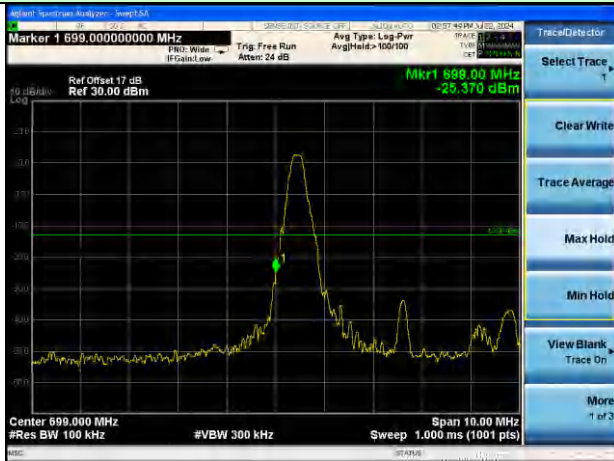

Lowest channel

Highest channel

Test Mode: LTE Band 12 / 1.4MHz / 6RB / 16-QAM

Lowest channel

Highest channel

Test Mode: LTE Band 12 / 3MHz / 1RB / 16-QAM

Lowest channel

Highest channel

Test Mode: LTE Band 12 / 3MHz / 15RB / 16-QAM

Lowest channel

Highest channel

Test Mode: LTE Band 12 / 5MHz / 1 RB / 16-QAM

Lowest channel

Highest channel

Test Mode: LTE Band 12 / 5MHz / 25RB / 16-QAM

Lowest channel

Highest channel

Test Mode: LTE Band 12 / 10MHz / 1RB / 16-QAM

Lowest channel

Highest channel

Test Mode: LTE Band 12 / 10MHz / 50RB / 16-QAM

Lowest channel

Highest channel

Test Mode: LTE Band 13 / 5MHz / 1RB / QPSK

Lowest channel

Highest channel

Test Mode: LTE Band 13 / 5MHz / 25RB / QPSK

Lowest channel

Highest channel

Test Mode: LTE Band 13 / 10MHz / 1RB / QPSK

Middle channel

Middle channel