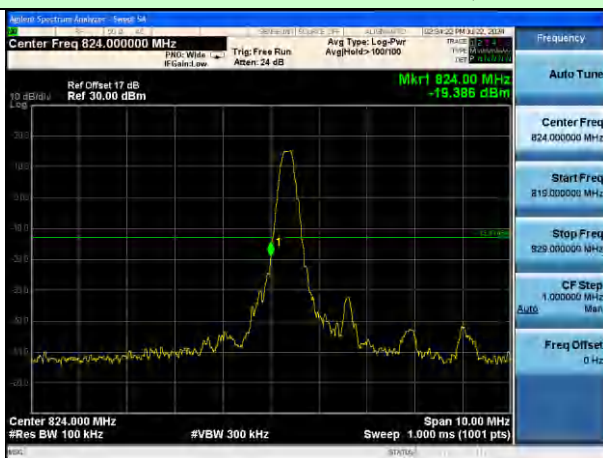

Highest channel

Test Mode: LTE Band 4 / 20MHz / 1RB / 16-QAM

Lowest channel

Highest channel

Test Mode: LTE Band 4 / 20MHz / 100RB / 16-QAM

Lowest channel

Highest channel

Test Mode: LTE Band 5 / 1.4MHz / 1RB / QPSK

Lowest channel

Highest channel

Test Mode: LTE Band 5 / 1.4MHz / 6RB / QPSK

Lowest channel

Highest channel

Test Mode: LTE Band 5 / 3MHz / 1RB / QPSK

Lowest channel

Highest channel

Test Mode: LTE Band 5 / 3MHz / 15RB / QPSK

Lowest channel

Highest channel

Test Mode: LTE Band 5 / 5MHz / 1RB / QPSK

Lowest channel

Highest channel

Test Mode: LTE Band 5 / 5MHz / 25RB / QPSK

Lowest channel

Highest channel

Test Mode: LTE Band 5 / 10MHz / 1RB / QPSK

Lowest channel

Highest channel

Test Mode: LTE Band 5 / 10MHz / 50RB / QPSK

Lowest channel

Highest channel

Test Mode: LTE Band 5 / 1.4MHz / 1RB / 16-QAM