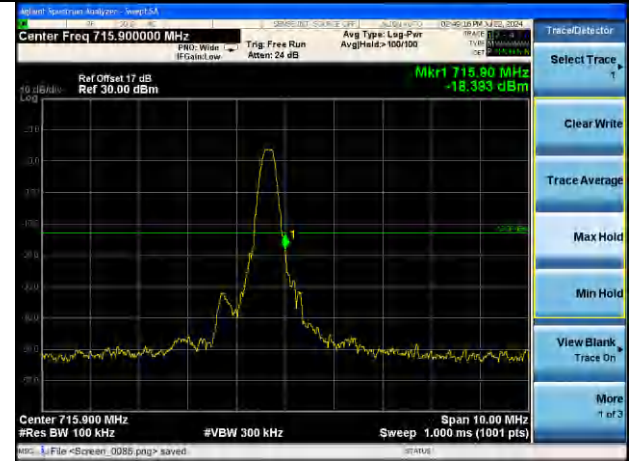

Test Mode: LTE Band 5 / 3MHz / 15RB / 16-QAM

Lowest channel

Highest channel

Test Mode: LTE Band 5 / 5MHz / 1RB / 16-QAM

Lowest channel

Highest channel

Test Mode: LTE Band 5 / 5MHz / 25RB / 16-QAM

Lowest channel

Highest channel

Test Mode: LTE Band 5 / 10MHz / 1RB / 16-QAM

Lowest channel

Highest channel

Test Mode: LTE Band 5 / 10MHz / 50RB / 16-QAM

Lowest channel

Highest channel

Test Mode: LTE Band 12 / 1.4MHz / 1RB / QPSK

Lowest channel

Highest channel

Test Mode: LTE Band 12 / 1.4MHz / 6RB / QPSK

Lowest channel

Highest channel

Test Mode: LTE Band 12 / 3MHz / 1RB / QPSK

Lowest channel

Highest channel