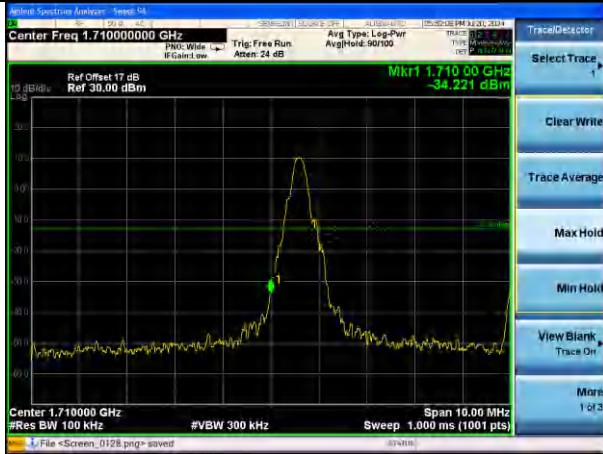

Test Mode: LTE Band 4 / 3MHz / 15RB / QPSK

Lowest channel

Highest channel

Test Mode: LTE Band 4 / 5MHz / 1RB / QPSK

Lowest channel

Highest channel

Test Mode: LTE Band 4 / 5MHz / 25RB / QPSK

Lowest channel

Highest channel

Test Mode: LTE Band 4 / 10MHz / 1RB / QPSK

Lowest channel

Highest channel

Test Mode: LTE Band 4 / 10MHz / 50RB / QPSK

Lowest channel

Highest channel

Test Mode: LTE Band 4 / 15MHz / 1RB / QPSK

Lowest channel

Highest channel

Test Mode: LTE Band 4 / 15MHz / 75RB / QPSK

Lowest channel

Highest channel

Test Mode: LTE Band 4 / 20MHz / 1RB / QPSK

Lowest channel

Highest channel