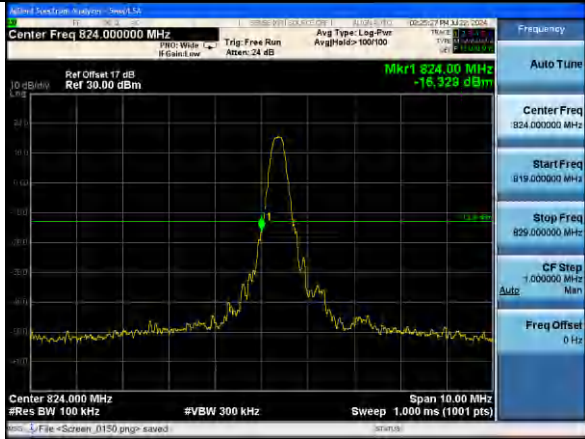

Test Mode: LTE Band 5 / 3MHz / 15RB / QPSK

Lowest channel

Highest channel

Test Mode: LTE Band 5 / 5MHz / 1RB / QPSK

Lowest channel

Highest channel

Test Mode: LTE Band 5 / 5MHz / 25RB / QPSK

Lowest channel

Highest channel

Test Mode: LTE Band 5 / 10MHz / 1RB / QPSK

Lowest channel

Highest channel

Test Mode: LTE Band 5 / 10MHz / 50RB / QPSK

Lowest channel

Highest channel

Test Mode: LTE Band 5 / 1.4MHz / 1RB / 16-QAM

Lowest channel

Highest channel

Test Mode: LTE Band 5 / 1.4MHz / 6RB / 16-QAM

Lowest channel

Highest channel

Test Mode: LTE Band 5 / 3MHz / 1RB / 16-QAM

Lowest channel

Highest channel

Test Mode: LTE Band 5 / 3MHz / 15RB / 16-QAM

Lowest channel

Highest channel

Test Mode: LTE Band 5 / 5MHz / 1RB / 16-QAM

Lowest channel

Highest channel

Test Mode: LTE Band 5 / 5MHz / 25RB / 16-QAM

Lowest channel