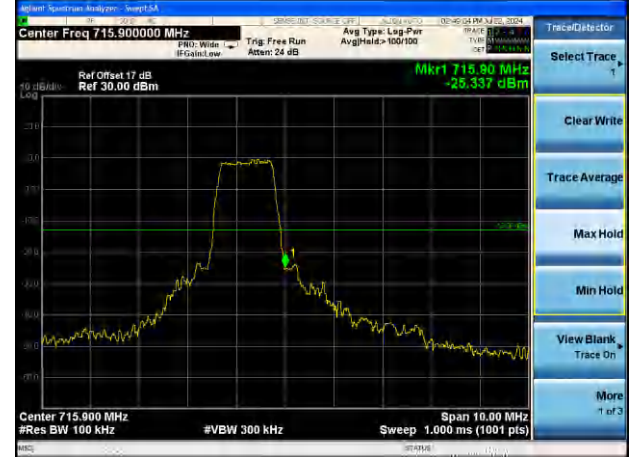

Highest channel

Test Mode: LTE Band 12 / 10MHz / 1 RB / QPSK

Lowest channel

Highest channel

Test Mode: LTE Band 12 / 10MHz / 50RB / QPSK

Lowest channel

Highest channel

Test Mode: LTE Band 12 / 1.4MHz / 1RB / 16-QAM

Lowest channel

Highest channel

Test Mode: LTE Band 12 / 1.4MHz / 6RB / 16-QAM

Lowest channel

Highest channel

Test Mode: LTE Band 12 / 3MHz / 1RB / 16-QAM

Lowest channel

Highest channel

Test Mode: LTE Band 12 / 3MHz / 15RB / 16-QAM

Lowest channel

Highest channel

Test Mode: LTE Band 12 / 5MHz / 1 RB / 16-QAM

Lowest channel

Highest channel

Test Mode: LTE Band 12 / 5MHz / 25RB / 16-QAM

Lowest channel