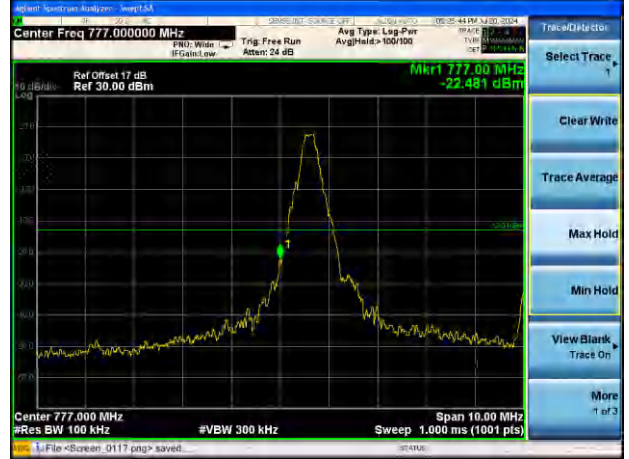

Lowest channel

Highest channel

Test Mode: LTE Band 13 / 5MHz / 25RB / QPSK

Lowest channel

Highest channel

Test Mode: LTE Band 13 / 10MHz / 1RB / QPSK

Middle channel

Middle channel

Test Mode: LTE Band 13 / 10MHz / 50RB / QPSK

Middle channel

Middle channel

Test Mode: LTE Band 13 / 5MHz / 1RB / 16-QAM

Lowest channel

Highest channel

Test Mode: LTE Band 13 / 5MHz / 25RB / 16-QAM

Lowest channel

Highest channel

Test Mode: LTE Band 13 / 10MHz / 1RB / 16-QAM

Middle channel

Middle channel

Test Mode: LTE Band 13 / 10MHz / 50RB / 16-QAM

Middle channel

Middle channel

Test Mode: LTE Band 14 / 5MHz / 1RB / QPSK

Highest channel