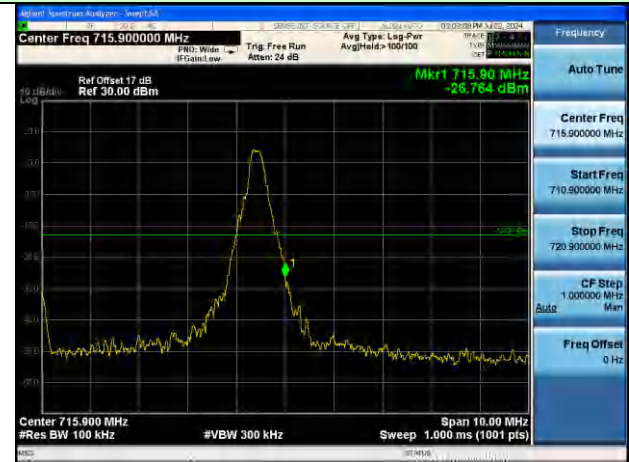

Lowest channel

Highest channel

Test Mode: LTE Band 12 / 1.4MHz / 6RB / QPSK

Lowest channel

Highest channel

Test Mode: LTE Band 12 / 3MHz / 1RB / QPSK

Lowest channel

Highest channel

Test Mode: LTE Band 12 / 3MHz / 15RB / QPSK

Lowest channel

Highest channel

Test Mode: LTE Band 12 / 5MHz / 1RB / QPSK

Lowest channel

Highest channel

Test Mode: LTE Band 12 / 5MHz / 25RB / QPSK

Lowest channel

Highest channel

Test Mode: LTE Band 12 / 10MHz / 1 RB / QPSK

Lowest channel

Highest channel

Test Mode: LTE Band 12 / 10MHz / 50RB / QPSK

Lowest channel

Highest channel

Test Mode: LTE Band 12 / 1.4MHz / 1RB / 16-QAM

Lowest channel

Highest channel

Test Mode: LTE Band 12 / 1.4MHz / 6RB / 16-QAM

Lowest channel

Highest channel

Test Mode: LTE Band 12 / 3MHz / 1RB / 16-QAM

Lowest channel

Highest channel