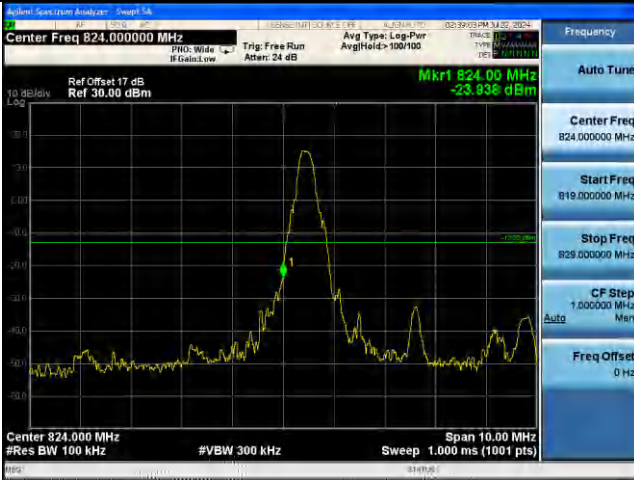

Lowest channel

Highest channel

Test Mode: LTE Band 5 / 1.4MHz / 6RB / 16-QAM

Lowest channel

Highest channel

Test Mode: LTE Band 5 / 3MHz / 1RB / 16-QAM

Lowest channel

Highest channel

Test Mode: LTE Band 5 / 3MHz / 15RB / 16-QAM

Lowest channel

Highest channel

Test Mode: LTE Band 5 / 5MHz / 1RB / 16-QAM

Lowest channel

Highest channel

Test Mode: LTE Band 5 / 5MHz / 25RB / 16-QAM

Lowest channel

Highest channel

Test Mode: LTE Band 5 / 10MHz / 1RB / 16-QAM

Lowest channel

Highest channel

Test Mode: LTE Band 5 / 10MHz / 50RB / 16-QAM

Lowest channel

Highest channel

Test Mode: LTE Band 12 / 1.4MHz / 1RB / QPSK

Lowest channel

Highest channel

Test Mode: LTE Band 12 / 1.4MHz / 6RB / QPSK

Lowest channel

Highest channel

Test Mode: LTE Band 12 / 3MHz / 1RB / QPSK

Lowest channel

Highest channel