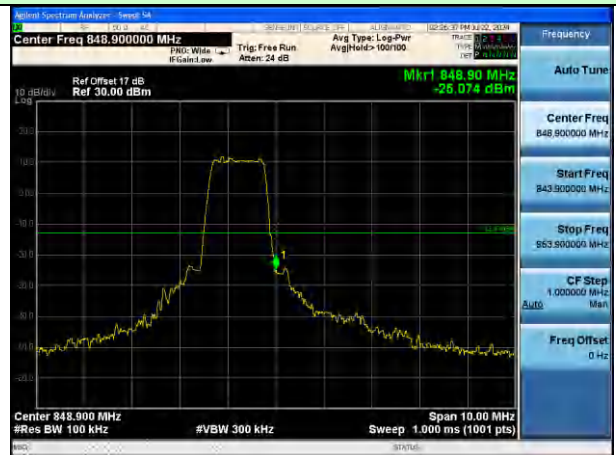

Highest channel

Test Mode: LTE Band 4 / 20MHz / 1RB / 16-QAM

Lowest channel

Highest channel

Test Mode: LTE Band 4 / 20MHz / 100RB / 16-QAM

Lowest channel

Highest channel

Test Mode: LTE Band 5 / 1.4MHz / 1RB / QPSK

Lowest channel

Highest channel

Test Mode: LTE Band 5 / 1.4MHz / 6RB / QPSK

Lowest channel

Highest channel

Test Mode: LTE Band 5 / 3MHz / 1RB / QPSK

Lowest channel

Highest channel

Test Mode: LTE Band 5 / 3MHz / 15RB / QPSK

Lowest channel

Highest channel

Test Mode: LTE Band 5 / 5MHz / 1RB / QPSK

Lowest channel

Highest channel

Test Mode: LTE Band 5 / 5MHz / 25RB / QPSK

Lowest channel

Highest channel

Test Mode: LTE Band 5 / 10MHz / 1RB / QPSK

Lowest channel

Highest channel

Test Mode: LTE Band 5 / 10MHz / 50RB / QPSK

Lowest channel

Highest channel

Test Mode: LTE Band 5 / 1.4MHz / 1RB / 16-QAM