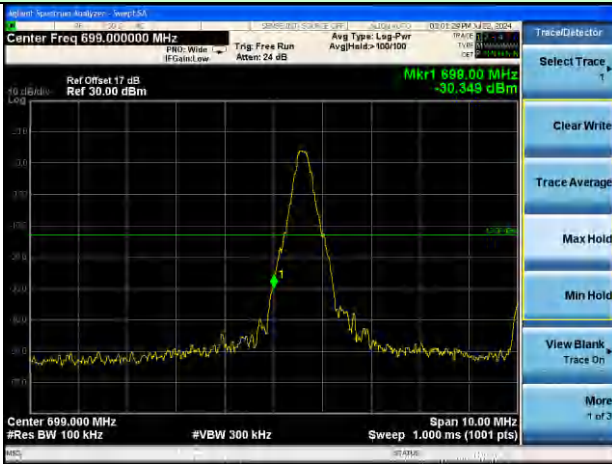

Lowest channel

Highest channel

Test Mode: LTE Band 12 / 1.4MHz / 6RB / 16-QAM

Lowest channel

Highest channel

Test Mode: LTE Band 12 / 3MHz / 1RB / 16-QAM

Lowest channel

Highest channel

Test Mode: LTE Band 12 / 3MHz / 15RB / 16-QAM

Lowest channel

Highest channel

Test Mode: LTE Band 12 / 5MHz / 1 RB / 16-QAM

Lowest channel

Highest channel

Test Mode: LTE Band 12 / 5MHz / 25RB / 16-QAM

Lowest channel

Highest channel

Test Mode: LTE Band 12 / 10MHz / 1RB / 16-QAM

Lowest channel

Highest channel

Test Mode: LTE Band 12 / 10MHz / 50RB / 16-QAM

Lowest channel

Highest channel

Test Mode: LTE Band 13 / 5MHz / 1RB / QPSK

Lowest channel

Highest channel

Test Mode: LTE Band 13 / 5MHz / 25RB / QPSK

Lowest channel

Highest channel

Test Mode: LTE Band 13 / 10MHz / 1RB / QPSK

Middle channel

Middle channel