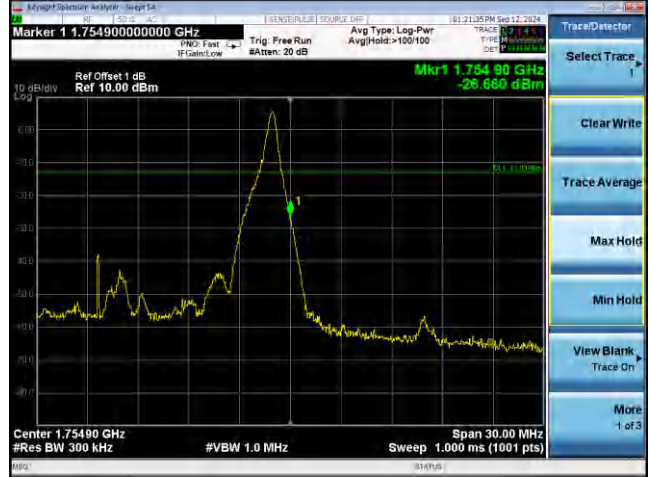

Highest channel

Test Mode: LTE Band 4 / 10MHz / 1RB / QPSK

Lowest channel

Highest channel

Test Mode: LTE Band 4 / 10MHz / 50RB / QPSK

Lowest channel

Highest channel

Test Mode: LTE Band 4 / 15MHz / 1RB / QPSK

Lowest channel

Highest channel

Test Mode: LTE Band 4 / 15MHz / 75RB / QPSK

Lowest channel

Highest channel

Test Mode: LTE Band 4 / 20MHz / 1RB / QPSK

Lowest channel

Highest channel

Test Mode: LTE Band 4 / 20MHz / 100RB / QPSK

Lowest channel

Highest channel

Test Mode: LTE Band 4 / 1.4MHz / 1RB / 16-QAM

Lowest channel

Highest channel

Test Mode: LTE Band 4 / 1.4MHz / 6RB / 16-QAM

Lowest channel

Highest channel

Test Mode: LTE Band 4 / 3MHz / 1RB / 16-QAM

Lowest channel

Highest channel

Test Mode: LTE Band 4 / 3MHz / 15RB / 16-QAM

Lowest channel

Highest channel

Test Mode: LTE Band 4 / 5MHz / 1RB / 16-QAM