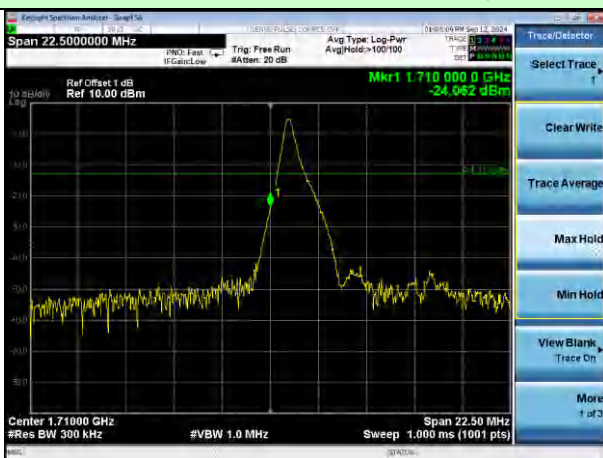

Test Mode: LTE Band 4 / 3MHz / 15RB / QPSK

Lowest channel

Highest channel

Test Mode: LTE Band 4 / 5MHz / 1RB / QPSK

Lowest channel

Highest channel

Test Mode: LTE Band 4 / 5MHz / 25RB / QPSK

Lowest channel

Highest channel

Test Mode: LTE Band 4 / 10MHz / 1RB / QPSK

Lowest channel

Highest channel

Test Mode: LTE Band 4 / 10MHz / 50RB / QPSK

Lowest channel

Highest channel

Test Mode: LTE Band 4 / 15MHz / 1RB / QPSK

Lowest channel

Highest channel

Test Mode: LTE Band 4 / 15MHz / 75RB / QPSK

Lowest channel

Highest channel

Test Mode: LTE Band 4 / 20MHz / 1RB / QPSK

Lowest channel

Highest channel

Test Mode: LTE Band 4 / 20MHz / 100RB / QPSK

Lowest channel

Highest channel

Test Mode: LTE Band 4 / 1.4MHz / 1RB / 16-QAM

Lowest channel

Highest channel

Test Mode: LTE Band 4 / 1.4MHz / 6RB / 16-QAM

Lowest channel