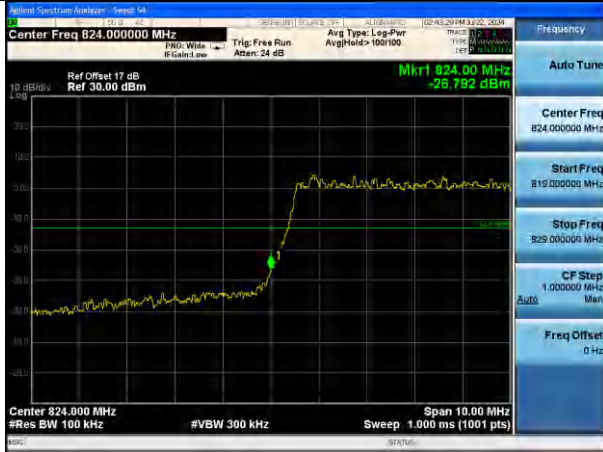

Test Mode: LTE Band 5 / 3MHz / 15RB / 16-QAM

Lowest channel

Highest channel

Test Mode: LTE Band 5 / 5MHz / 1RB / 16-QAM

Lowest channel

Highest channel

Test Mode: LTE Band 5 / 5MHz / 25RB / 16-QAM

Lowest channel

Highest channel

Test Mode: LTE Band 5 / 10MHz / 1RB / 16-QAM

Lowest channel

Highest channel

Test Mode: LTE Band 5 / 10MHz / 50RB / 16-QAM

Lowest channel

Highest channel

Test Mode: LTE Band 12 / 1.4MHz / 1RB / QPSK

Lowest channel

Highest channel

Test Mode: LTE Band 12 / 1.4MHz / 6RB / QPSK

Lowest channel

Highest channel

Test Mode: LTE Band 12 / 3MHz / 1RB / QPSK

Lowest channel

Highest channel

Test Mode: LTE Band 12 / 3MHz / 15RB / QPSK

Lowest channel

Highest channel

Test Mode: LTE Band 12 / 5MHz / 1RB / QPSK

Lowest channel

Highest channel

Test Mode: LTE Band 12 / 5MHz / 25RB / QPSK

Lowest channel