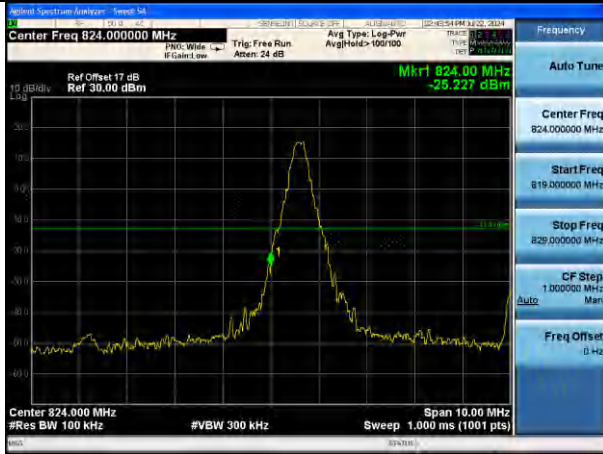

Lowest channel

Highest channel

Test Mode: LTE Band 5 / 1.4MHz / 6RB / 16-QAM

Lowest channel

Highest channel

Test Mode: LTE Band 5 / 3MHz / 1RB / 16-QAM

Lowest channel

Highest channel

Test Mode: LTE Band 5 / 3MHz / 15RB / 16-QAM

Lowest channel

Highest channel

Test Mode: LTE Band 5 / 5MHz / 1RB / 16-QAM

Lowest channel

Highest channel

Test Mode: LTE Band 5 / 5MHz / 25RB / 16-QAM

Lowest channel

Highest channel

Test Mode: LTE Band 5 / 10MHz / 1RB / 16-QAM

Lowest channel

Highest channel

Test Mode: LTE Band 5 / 10MHz / 50RB / 16-QAM

Lowest channel

Highest channel

Test Mode: LTE Band 12 / 1.4MHz / 1RB / QPSK

Lowest channel

Highest channel

Test Mode: LTE Band 12 / 1.4MHz / 6RB / QPSK

Lowest channel

Highest channel

Test Mode: LTE Band 12 / 3MHz / 1RB / QPSK

Lowest channel

Highest channel