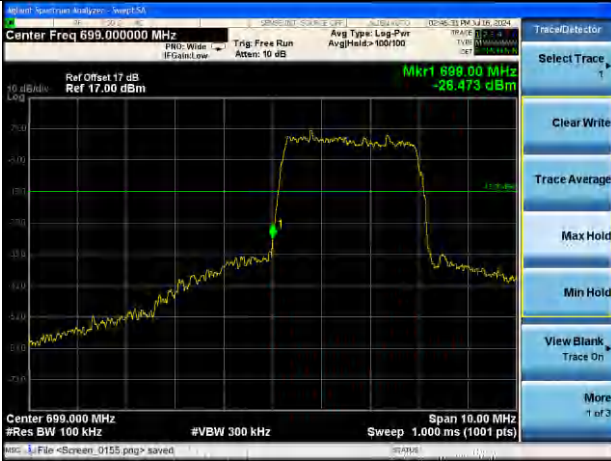

Highest channel

Test Mode: LTE Band 12 / 10MHz / 1 RB / QPSK

Lowest channel

Highest channel

Test Mode: LTE Band 12 / 10MHz / 50RB / QPSK

Lowest channel

Highest channel

Test Mode: LTE Band 12 / 1.4MHz / 1RB / 16-QAM

Lowest channel

Highest channel

Test Mode: LTE Band 12 / 1.4MHz / 6RB / 16-QAM

Lowest channel

Highest channel

Test Mode: LTE Band 12 / 3MHz / 1RB / 16-QAM

Lowest channel

Highest channel

Test Mode: LTE Band 12 / 3MHz / 15RB / 16-QAM

Lowest channel

Highest channel

Test Mode: LTE Band 12 / 5MHz / 1 RB / 16-QAM

Lowest channel

Highest channel

Test Mode: LTE Band 12 / 5MHz / 25RB / 16-QAM

Lowest channel

Highest channel

Test Mode: LTE Band 12 / 10MHz / 1RB / 16-QAM

Lowest channel

Highest channel

Test Mode: LTE Band 12 / 10MHz / 50RB / 16-QAM

Lowest channel

Highest channel

Test Mode: LTE Band 13 / 5MHz / 1RB / QPSK