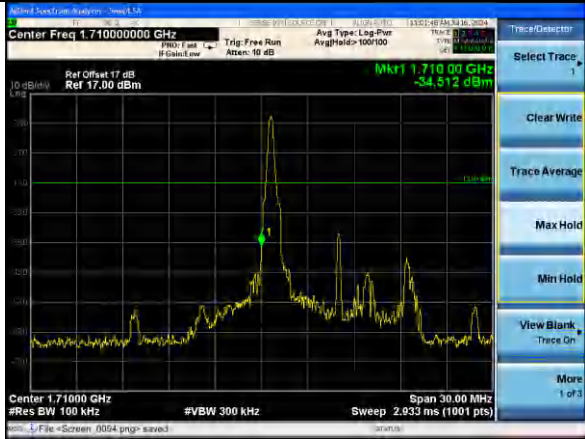

Highest channel

Test Mode: LTE Band 4 / 3MHz / 1RB / 16-QAM

Lowest channel

Highest channel

Test Mode: LTE Band 4 / 3MHz / 15RB / 16-QAM

Lowest channel

Highest channel

Test Mode: LTE Band 4 / 5MHz / 1RB / 16-QAM

Lowest channel

Highest channel

Test Mode: LTE Band 4 / 5MHz / 25RB / 16-QAM

Lowest channel

Highest channel

Test Mode: LTE Band 4 / 10MHz / 1RB / 16-QAM

Lowest channel

Highest channel

Test Mode: LTE Band 4 / 10MHz / 50RB / 16-QAM

Lowest channel

Highest channel

Test Mode: LTE Band 4 / 15MHz / 1RB / 16-QAM

Lowest channel

Highest channel

Test Mode: LTE Band 4 / 15MHz / 75RB / 16-QAM

Lowest channel

Highest channel

Test Mode: LTE Band 4 / 20MHz / 1RB / 16-QAM

Lowest channel

Highest channel

Test Mode: LTE Band 4 / 20MHz / 100RB / 16-QAM

Lowest channel

Highest channel

Test Mode: LTE Band 5 / 1.4MHz / 1RB / QPSK