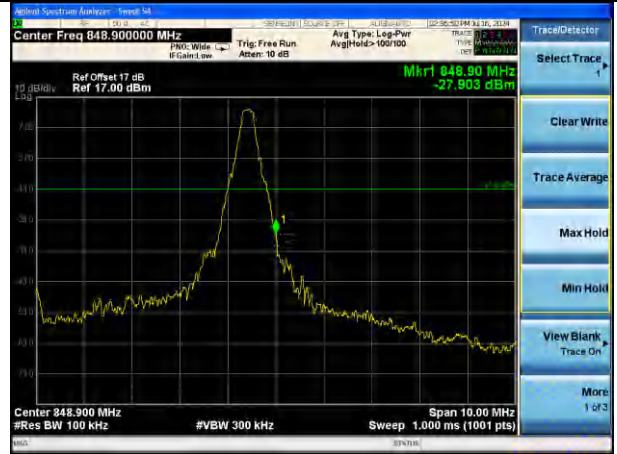

Lowest channel

Highest channel

Test Mode: LTE Band 5 / 1.4MHz / 6RB / 16-QAM

Lowest channel

Highest channel

Test Mode: LTE Band 5 / 3MHz / 1RB / 16-QAM

Lowest channel

Highest channel

Test Mode: LTE Band 5 / 3MHz / 15RB / 16-QAM

Lowest channel

Highest channel

Test Mode: LTE Band 5 / 5MHz / 1RB / 16-QAM

Lowest channel

Highest channel

Test Mode: LTE Band 5 / 5MHz / 25RB / 16-QAM

Lowest channel

Highest channel

Test Mode: LTE Band 5 / 10MHz / 1RB / 16-QAM

Lowest channel

Highest channel

Test Mode: LTE Band 5 / 10MHz / 50RB / 16-QAM

Lowest channel

Highest channel

Test Mode: LTE Band 12 / 1.4MHz / 1RB / QPSK

Lowest channel

Highest channel

Test Mode: LTE Band 12 / 1.4MHz / 6RB / QPSK

Lowest channel

Highest channel

Test Mode: LTE Band 12 / 3MHz / 1RB / QPSK

Lowest channel

Highest channel