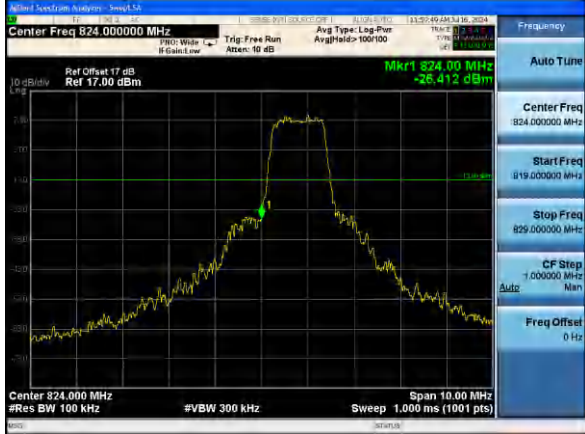

Test Mode: LTE Band 5 / 3MHz / 15RB / QPSK

Lowest channel

Highest channel

Test Mode: LTE Band 5 / 5MHz / 1RB / QPSK

Lowest channel

Highest channel

Test Mode: LTE Band 5 / 5MHz / 25RB / QPSK

Lowest channel

Highest channel

Test Mode: LTE Band 5 / 10MHz / 1RB / QPSK

Lowest channel

Highest channel

Test Mode: LTE Band 5 / 10MHz / 50RB / QPSK

Lowest channel

Highest channel

Test Mode: LTE Band 5 / 1.4MHz / 1RB / 16-QAM

Lowest channel

Highest channel

Test Mode: LTE Band 5 / 1.4MHz / 6RB / 16-QAM

Lowest channel

Highest channel

Test Mode: LTE Band 5 / 3MHz / 1RB / 16-QAM

Lowest channel

Highest channel

Test Mode: LTE Band 5 / 3MHz / 15RB / 16-QAM

Lowest channel

Highest channel

Test Mode: LTE Band 5 / 5MHz / 1RB / 16-QAM

Lowest channel

Highest channel

Test Mode: LTE Band 5 / 5MHz / 25RB / 16-QAM

Lowest channel