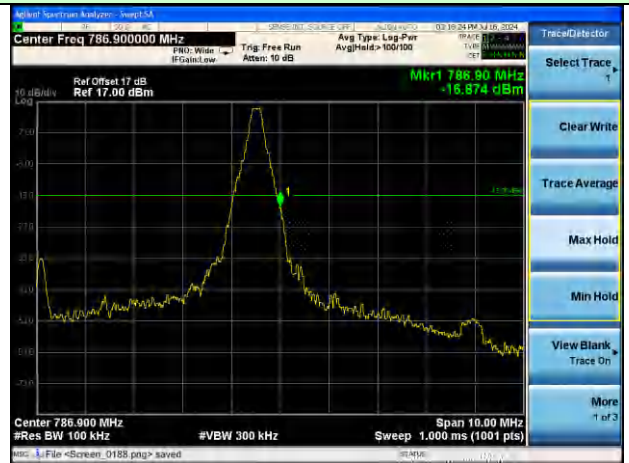

Highest channel

Test Mode: LTE Band 12 / 10MHz / 1RB / 16-QAM

Lowest channel

Highest channel

Test Mode: LTE Band 12 / 10MHz / 50RB / 16-QAM

Lowest channel

Highest channel

Test Mode: LTE Band 13 / 5MHz / 1RB / QPSK

Lowest channel

Highest channel

Test Mode: LTE Band 13 / 5MHz / 25RB / QPSK

Lowest channel

Highest channel

Test Mode: LTE Band 13 / 10MHz / 1RB / QPSK

Middle channel

Middle channel

Test Mode: LTE Band 13 / 10MHz / 50RB / QPSK

Middle channel

Middle channel

Test Mode: LTE Band 13 / 5MHz / 1RB / 16-QAM

Lowest channel

Highest channel

Test Mode: LTE Band 13 / 5MHz / 25RB / 16-QAM

Lowest channel