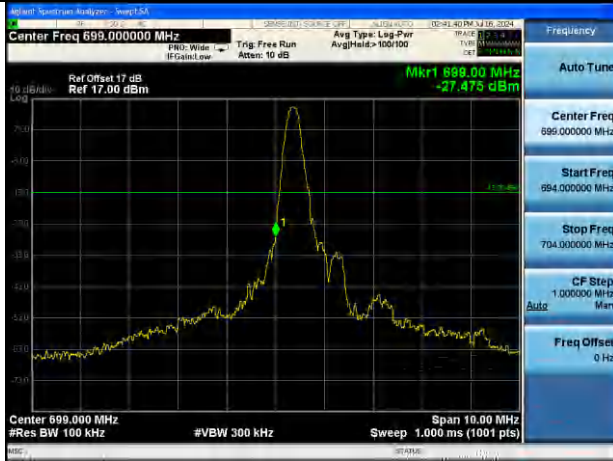

Test Mode: LTE Band 5 / 3MHz / 15RB / 16-QAM

Lowest channel

Highest channel

Test Mode: LTE Band 5 / 5MHz / 1RB / 16-QAM

Lowest channel

Highest channel

Test Mode: LTE Band 5 / 5MHz / 25RB / 16-QAM

Lowest channel

Highest channel

Test Mode: LTE Band 5 / 10MHz / 1RB / 16-QAM

Lowest channel

Highest channel

Test Mode: LTE Band 5 / 10MHz / 50RB / 16-QAM

Lowest channel

Highest channel

Test Mode: LTE Band 12 / 1.4MHz / 1RB / QPSK

Lowest channel

Highest channel

Test Mode: LTE Band 12 / 1.4MHz / 6RB / QPSK

Lowest channel

Highest channel

Test Mode: LTE Band 12 / 3MHz / 1RB / QPSK

Lowest channel

Highest channel