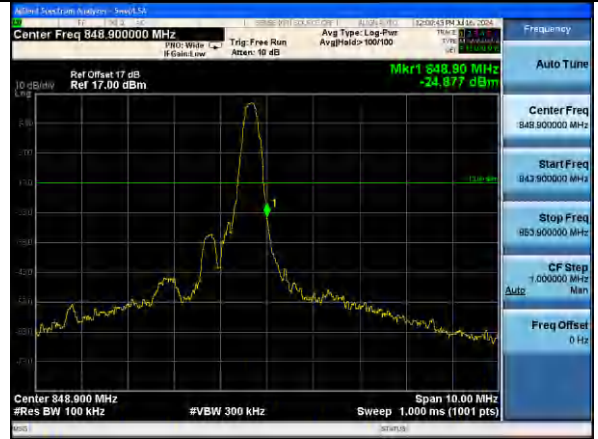

Test Mode: LTE Band 5 / 3MHz / 15RB / QPSK

Lowest channel

Highest channel

Test Mode: LTE Band 5 / 5MHz / 1RB / QPSK

Lowest channel

Highest channel

Test Mode: LTE Band 5 / 5MHz / 25RB / QPSK

Lowest channel

Highest channel

Test Mode: LTE Band 5 / 10MHz / 1RB / QPSK

Lowest channel

Highest channel

Test Mode: LTE Band 5 / 10MHz / 50RB / QPSK

Lowest channel

Highest channel

Test Mode: LTE Band 5 / 1.4MHz / 1RB / 16-QAM

Lowest channel

Highest channel

Test Mode: LTE Band 5 / 1.4MHz / 6RB / 16-QAM

Lowest channel

Highest channel

Test Mode: LTE Band 5 / 3MHz / 1RB / 16-QAM

Lowest channel

Highest channel