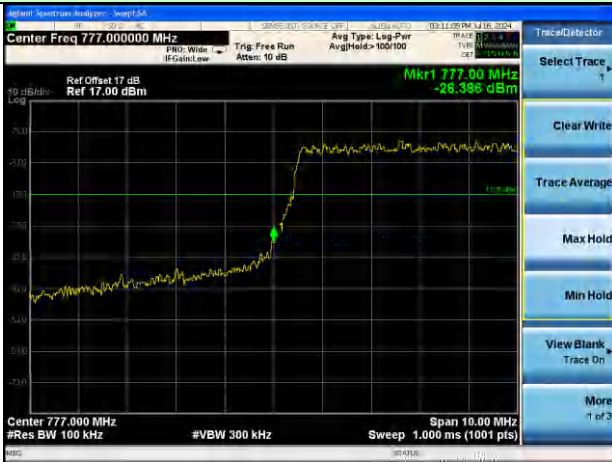

Test Mode: LTE Band 13 / 10MHz / 50RB / QPSK

Middle channel

Middle channel

Test Mode: LTE Band 13 / 5MHz / 1RB / 16-QAM

Lowest channel

Highest channel

Test Mode: LTE Band 13 / 5MHz / 25RB / 16-QAM

Lowest channel

Highest channel

Test Mode: LTE Band 13 / 10MHz / 1RB / 16-QAM

Middle channel

Middle channel

Test Mode: LTE Band 13 / 10MHz / 50RB / 16-QAM

Middle channel

Middle channel