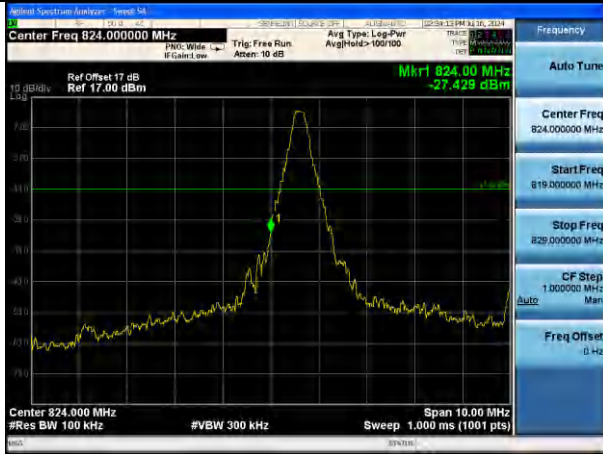

Lowest channel

Highest channel

Test Mode: LTE Band 5 / 1.4MHz / 6RB / 16-QAM

Lowest channel

Highest channel

Test Mode: LTE Band 5 / 3MHz / 1RB / 16-QAM

Lowest channel

Highest channel

Test Mode: LTE Band 5 / 3MHz / 15RB / 16-QAM

Lowest channel

Highest channel

Test Mode: LTE Band 5 / 5MHz / 1RB / 16-QAM

Lowest channel

Highest channel

Test Mode: LTE Band 5 / 5MHz / 25RB / 16-QAM

Lowest channel

Highest channel

Test Mode: LTE Band 5 / 10MHz / 1RB / 16-QAM

Lowest channel

Highest channel

Test Mode: LTE Band 5 / 10MHz / 50RB / 16-QAM

Lowest channel

Highest channel

Test Mode: LTE Band 12 / 1.4MHz / 1RB / QPSK

Lowest channel

Highest channel

Test Mode: LTE Band 12 / 1.4MHz / 6RB / QPSK

Lowest channel

Highest channel

Test Mode: LTE Band 12 / 3MHz / 1RB / QPSK

Lowest channel

Highest channel