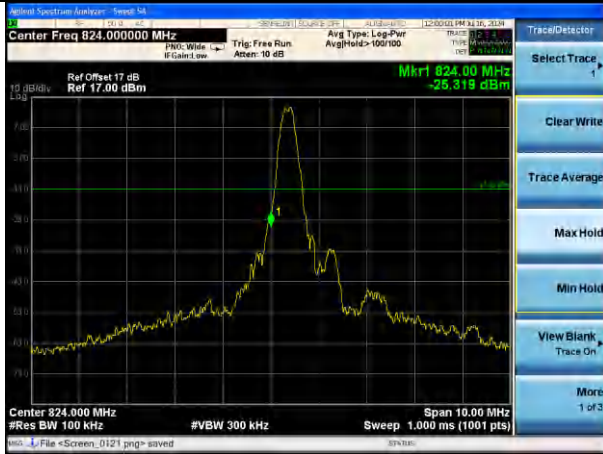

Test Mode: LTE Band 4 / 10MHz / 50RB / 16-QAM

Lowest channel

Highest channel

Test Mode: LTE Band 4 / 15MHz / 1RB / 16-QAM

Lowest channel

Highest channel

Test Mode: LTE Band 4 / 15MHz / 75RB / 16-QAM

Lowest channel

Highest channel

Test Mode: LTE Band 4 / 20MHz / 1RB / 16-QAM

Lowest channel

Highest channel

Test Mode: LTE Band 4 / 20MHz / 100RB / 16-QAM

Lowest channel

Highest channel

Test Mode: LTE Band 5 / 1.4MHz / 1RB / QPSK

Lowest channel

Highest channel

Test Mode: LTE Band 5 / 1.4MHz / 6RB / QPSK

Lowest channel

Highest channel

Test Mode: LTE Band 5 / 3MHz / 1RB / QPSK

Lowest channel

Highest channel

Test Mode: LTE Band 5 / 3MHz / 15RB / QPSK

Lowest channel

Highest channel

Test Mode: LTE Band 5 / 5MHz / 1RB / QPSK

Lowest channel

Highest channel

Test Mode: LTE Band 5 / 5MHz / 25RB / QPSK

Lowest channel