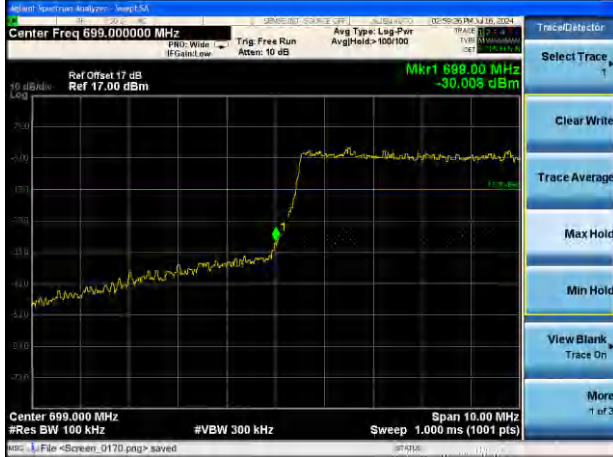

Test Mode: LTE Band 12 / 3MHz / 15RB / QPSK

Lowest channel

Highest channel

Test Mode: LTE Band 12 / 5MHz / 1RB / QPSK

Lowest channel

Highest channel

Test Mode: LTE Band 12 / 5MHz / 25RB / QPSK

Lowest channel

Highest channel

Test Mode: LTE Band 12 / 10MHz / 1 RB / QPSK

Lowest channel

Highest channel

Test Mode: LTE Band 12 / 10MHz / 50RB / QPSK

Lowest channel

Highest channel

Test Mode: LTE Band 12 / 1.4MHz / 1RB / 16-QAM

Lowest channel

Highest channel

Test Mode: LTE Band 12 / 1.4MHz / 6RB / 16-QAM

Lowest channel

Highest channel

Test Mode: LTE Band 12 / 3MHz / 1RB / 16-QAM

Lowest channel

Highest channel