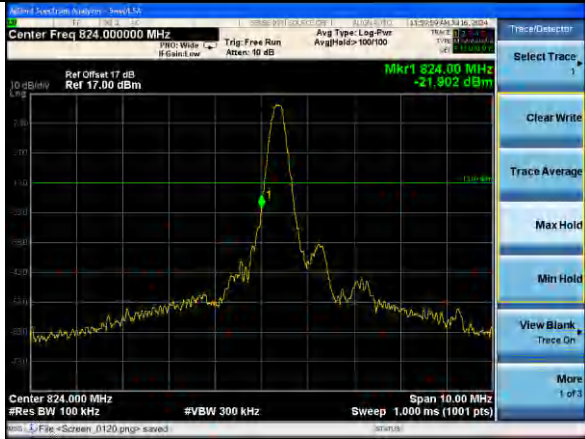

Test Mode: LTE Band 5 / 3MHz / 15RB / QPSK

Lowest channel

Highest channel

Test Mode: LTE Band 5 / 5MHz / 1RB / QPSK

Lowest channel

Highest channel

Test Mode: LTE Band 5 / 5MHz / 25RB / QPSK

Lowest channel

Highest channel

Test Mode: LTE Band 5 / 10MHz / 1RB / QPSK

Lowest channel

Highest channel

Test Mode: LTE Band 5 / 10MHz / 50RB / QPSK

Lowest channel

Highest channel

Test Mode: LTE Band 5 / 1.4MHz / 1RB / 16-QAM

Lowest channel

Highest channel

Test Mode: LTE Band 5 / 1.4MHz / 6RB / 16-QAM

Lowest channel

Highest channel

Test Mode: LTE Band 5 / 3MHz / 1RB / 16-QAM

Lowest channel

Highest channel

Test Mode: LTE Band 5 / 3MHz / 15RB / 16-QAM

Lowest channel

Highest channel

Test Mode: LTE Band 5 / 5MHz / 1RB / 16-QAM

Lowest channel

Highest channel

Test Mode: LTE Band 5 / 5MHz / 25RB / 16-QAM

Lowest channel