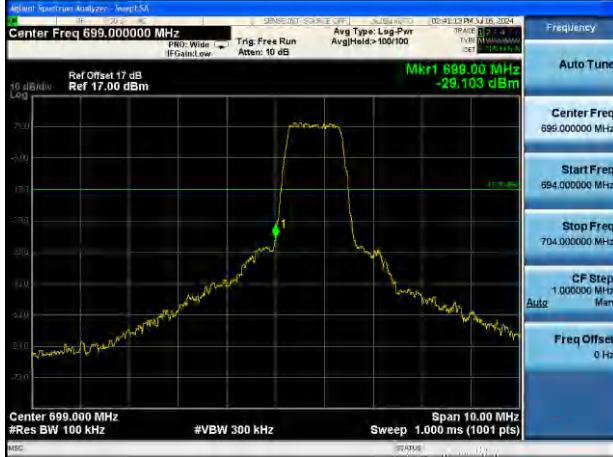

Test Mode: LTE Band 5 / 3MHz / 15RB / 16-QAM

Lowest channel

Highest channel

Test Mode: LTE Band 5 / 5MHz / 1RB / 16-QAM

Lowest channel

Highest channel

Test Mode: LTE Band 5 / 5MHz / 25RB / 16-QAM

Lowest channel

Highest channel

Test Mode: LTE Band 5 / 10MHz / 1RB / 16-QAM

Lowest channel

Highest channel

Test Mode: LTE Band 5 / 10MHz / 50RB / 16-QAM

Lowest channel

Highest channel

Test Mode: LTE Band 12 / 1.4MHz / 1RB / QPSK

Lowest channel

Highest channel

Test Mode: LTE Band 12 / 1.4MHz / 6RB / QPSK

Lowest channel

Highest channel

Test Mode: LTE Band 12 / 3MHz / 1RB / QPSK

Lowest channel

Highest channel