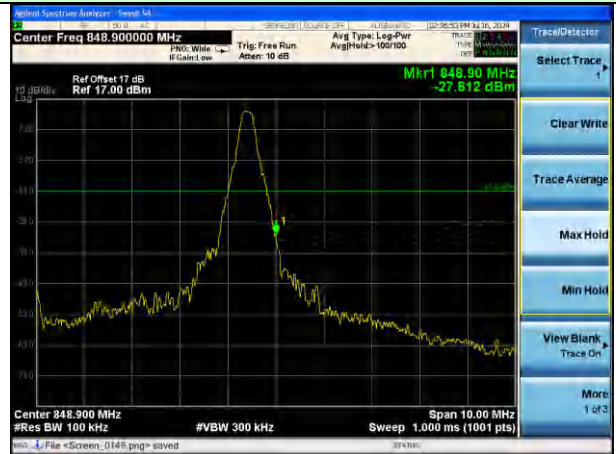

Lowest channel

Highest channel

Test Mode: LTE Band 5 / 1.4MHz / 6RB / QPSK

Lowest channel

Highest channel

Test Mode: LTE Band 5 / 3MHz / 1RB / QPSK

Lowest channel

Highest channel

Test Mode: LTE Band 5 / 3MHz / 15RB / QPSK

Lowest channel

Highest channel

Test Mode: LTE Band 5 / 5MHz / 1RB / QPSK

Lowest channel

Highest channel

Test Mode: LTE Band 5 / 5MHz / 25RB / QPSK

Lowest channel

Highest channel

Test Mode: LTE Band 5 / 10MHz / 1RB / QPSK

Lowest channel

Highest channel

Test Mode: LTE Band 5 / 10MHz / 50RB / QPSK

Lowest channel

Highest channel

Test Mode: LTE Band 5 / 1.4MHz / 1RB / 16-QAM

Lowest channel

Highest channel

Test Mode: LTE Band 5 / 1.4MHz / 6RB / 16-QAM

Lowest channel

Highest channel

Test Mode: LTE Band 5 / 3MHz / 1RB / 16-QAM

Lowest channel

Highest channel