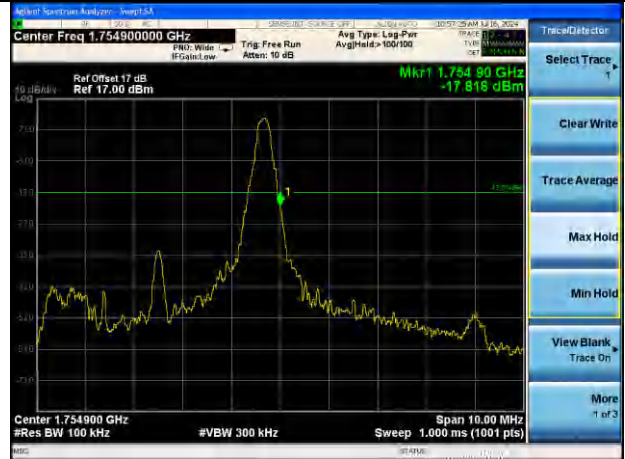

Test Mode: LTE Band 4 / 20MHz / 100RB / QPSK

Lowest channel

Highest channel

Test Mode: LTE Band 4 / 1.4MHz / 1RB / 16-QAM

Lowest channel

Highest channel

Test Mode: LTE Band 4 / 1.4MHz / 6RB / 16-QAM

Lowest channel

Highest channel

Test Mode: LTE Band 4 / 3MHz / 1RB / 16-QAM

Lowest channel

Highest channel

Test Mode: LTE Band 4 / 3MHz / 15RB / 16-QAM

Lowest channel

Highest channel

Test Mode: LTE Band 4 / 5MHz / 1RB / 16-QAM

Lowest channel

Highest channel

Test Mode: LTE Band 4 / 5MHz / 25RB / 16-QAM

Lowest channel

Highest channel

Test Mode: LTE Band 4 / 10MHz / 1RB / 16-QAM

Lowest channel

Highest channel

Test Mode: LTE Band 4 / 10MHz / 50RB / 16-QAM

Lowest channel

Highest channel

Test Mode: LTE Band 4 / 15MHz / 1RB / 16-QAM

Lowest channel

Highest channel

Test Mode: LTE Band 4 / 15MHz / 75RB / 16-QAM

Lowest channel