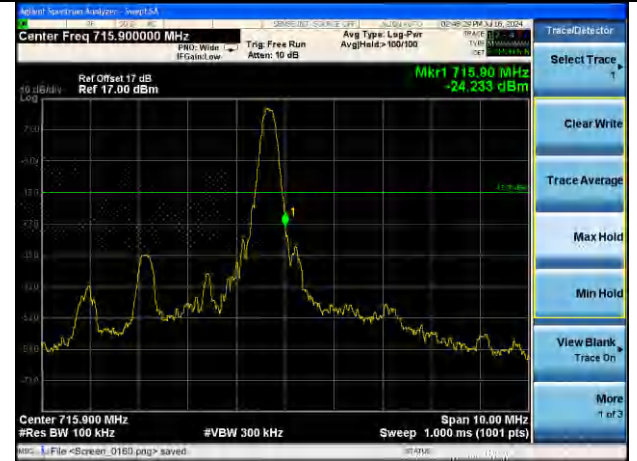

Highest channel

Test Mode: LTE Band 5 / 10MHz / 1RB / 16-QAM

Lowest channel

Highest channel

Test Mode: LTE Band 5 / 10MHz / 50RB / 16-QAM

Lowest channel

Highest channel

Test Mode: LTE Band 12 / 1.4MHz / 1RB / QPSK

Lowest channel

Highest channel

Test Mode: LTE Band 12 / 1.4MHz / 6RB / QPSK

Lowest channel

Highest channel

Test Mode: LTE Band 12 / 3MHz / 1RB / QPSK

Lowest channel

Highest channel

Test Mode: LTE Band 12 / 3MHz / 15RB / QPSK

Lowest channel

Highest channel

Test Mode: LTE Band 12 / 5MHz / 1RB / QPSK

Lowest channel

Highest channel

Test Mode: LTE Band 12 / 5MHz / 25RB / QPSK

Lowest channel