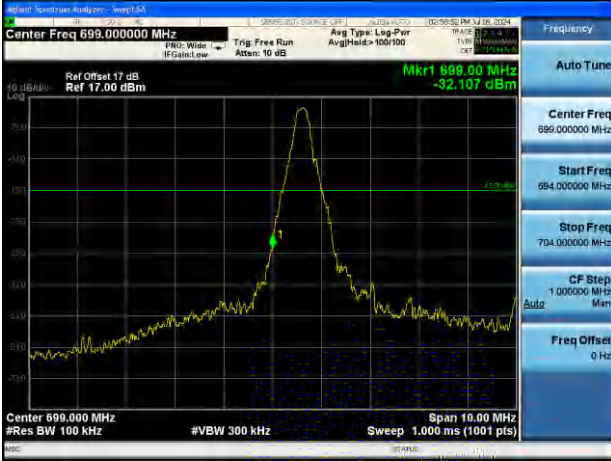

Lowest channel

Highest channel

Test Mode: LTE Band 12 / 1.4MHz / 6RB / 16-QAM

Lowest channel

Highest channel

Test Mode: LTE Band 12 / 3MHz / 1RB / 16-QAM

Lowest channel

Highest channel

Test Mode: LTE Band 12 / 3MHz / 15RB / 16-QAM

Lowest channel

Highest channel

Test Mode: LTE Band 12 / 5MHz / 1 RB / 16-QAM

Lowest channel

Highest channel

Test Mode: LTE Band 12 / 5MHz / 25RB / 16-QAM

Lowest channel

Highest channel

Test Mode: LTE Band 12 / 10MHz / 1RB / 16-QAM

Lowest channel

Highest channel

Test Mode: LTE Band 12 / 10MHz / 50RB / 16-QAM

Lowest channel

Highest channel

Test Mode: LTE Band 13 / 5MHz / 1RB / QPSK