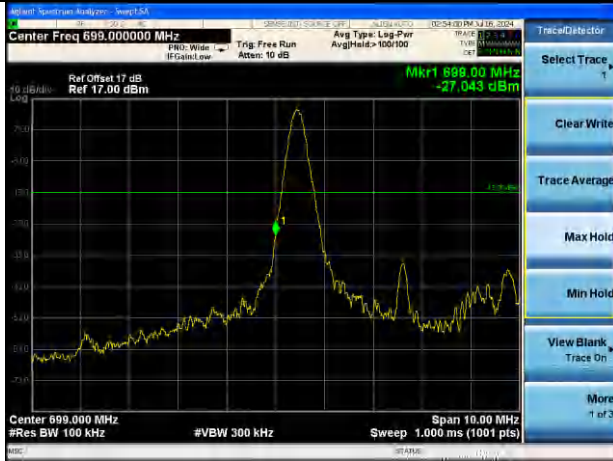

Lowest channel

Highest channel

Test Mode: LTE Band 12 / 1.4MHz / 6RB / 16-QAM

Lowest channel

Highest channel

Test Mode: LTE Band 12 / 3MHz / 1RB / 16-QAM

Lowest channel

Highest channel

Test Mode: LTE Band 12 / 3MHz / 15RB / 16-QAM

Lowest channel

Highest channel

Test Mode: LTE Band 12 / 5MHz / 1 RB / 16-QAM

Lowest channel

Highest channel

Test Mode: LTE Band 12 / 5MHz / 25RB / 16-QAM

Lowest channel

Highest channel

Test Mode: LTE Band 12 / 10MHz / 1RB / 16-QAM

Lowest channel

Highest channel

Test Mode: LTE Band 12 / 10MHz / 50RB / 16-QAM

Lowest channel

Highest channel

Test Mode: LTE Band 13 / 5MHz / 1RB / QPSK

Lowest channel

Highest channel

Test Mode: LTE Band 13 / 5MHz / 25RB / QPSK

Lowest channel

Highest channel

Test Mode: LTE Band 13 / 10MHz / 1RB / QPSK

Middle channel

Middle channel