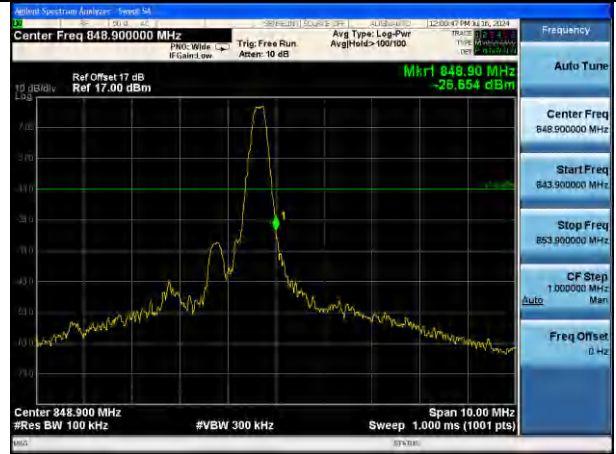

Test Mode: LTE Band 4 / 10MHz / 50RB / 16-QAM

Lowest channel

Highest channel

Test Mode: LTE Band 4 / 15MHz / 1RB / 16-QAM

Lowest channel

Highest channel

Test Mode: LTE Band 4 / 15MHz / 75RB / 16-QAM

Lowest channel

Highest channel

Test Mode: LTE Band 4 / 20MHz / 1RB / 16-QAM

Lowest channel

Highest channel

Test Mode: LTE Band 4 / 20MHz / 100RB / 16-QAM

Lowest channel

Highest channel

Test Mode: LTE Band 5 / 1.4MHz / 1RB / QPSK

Lowest channel

Highest channel

Test Mode: LTE Band 5 / 1.4MHz / 6RB / QPSK

Lowest channel

Highest channel

Test Mode: LTE Band 5 / 3MHz / 1RB / QPSK

Lowest channel

Highest channel

Test Mode: LTE Band 5 / 3MHz / 15RB / QPSK

Lowest channel

Highest channel

Test Mode: LTE Band 5 / 5MHz / 1RB / QPSK

Lowest channel

Highest channel

Test Mode: LTE Band 5 / 5MHz / 25RB / QPSK

Lowest channel