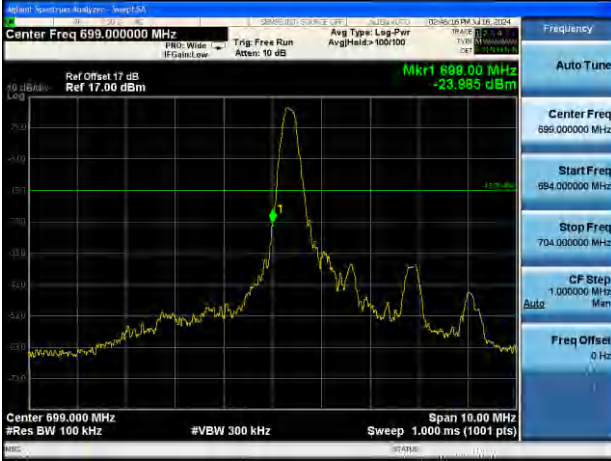

Highest channel

Test Mode: LTE Band 12 / 10MHz / 1 RB / QPSK

Lowest channel

Highest channel

Test Mode: LTE Band 12 / 10MHz / 50RB / QPSK

Lowest channel

Highest channel

Test Mode: LTE Band 12 / 1.4MHz / 1RB / 16-QAM

Lowest channel

Highest channel

Test Mode: LTE Band 12 / 1.4MHz / 6RB / 16-QAM

Lowest channel

Highest channel

Test Mode: LTE Band 12 / 3MHz / 1RB / 16-QAM

Lowest channel

Highest channel

Test Mode: LTE Band 12 / 3MHz / 15RB / 16-QAM

Lowest channel

Highest channel

Test Mode: LTE Band 12 / 5MHz / 1 RB / 16-QAM

Lowest channel

Highest channel

Test Mode: LTE Band 12 / 5MHz / 25RB / 16-QAM

Lowest channel