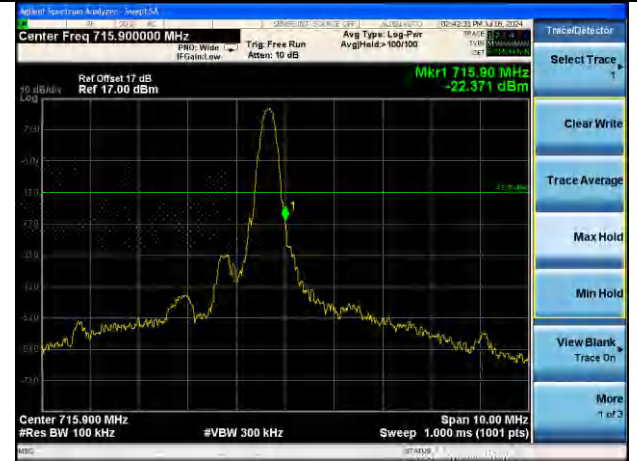

Test Mode: LTE Band 5 / 3MHz / 15RB / 16-QAM

Lowest channel

Highest channel

Test Mode: LTE Band 5 / 5MHz / 1RB / 16-QAM

Lowest channel

Highest channel

Test Mode: LTE Band 5 / 5MHz / 25RB / 16-QAM

Lowest channel

Highest channel

Test Mode: LTE Band 5 / 10MHz / 1RB / 16-QAM

Lowest channel

Highest channel

Test Mode: LTE Band 5 / 10MHz / 50RB / 16-QAM

Lowest channel

Highest channel

Test Mode: LTE Band 12 / 1.4MHz / 1RB / QPSK

Lowest channel

Highest channel

Test Mode: LTE Band 12 / 1.4MHz / 6RB / QPSK

Lowest channel

Highest channel

Test Mode: LTE Band 12 / 3MHz / 1RB / QPSK

Lowest channel

Highest channel