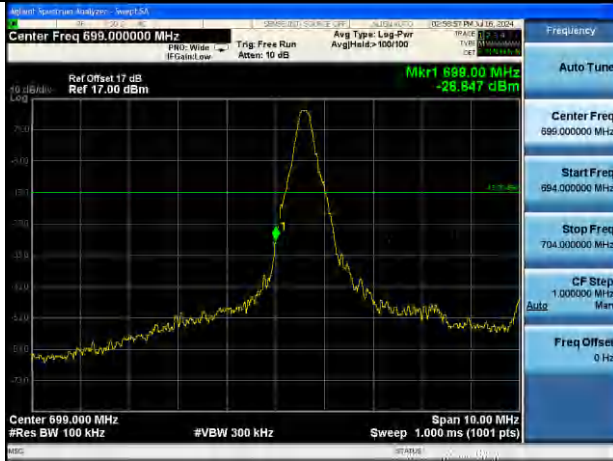

Lowest channel

Highest channel

Test Mode: LTE Band 12 / 1.4MHz / 6RB / QPSK

Lowest channel

Highest channel

Test Mode: LTE Band 12 / 3MHz / 1RB / QPSK

Lowest channel

Highest channel

Test Mode: LTE Band 12 / 3MHz / 15RB / QPSK

Lowest channel

Highest channel

Test Mode: LTE Band 12 / 5MHz / 1RB / QPSK

Lowest channel

Highest channel

Test Mode: LTE Band 12 / 5MHz / 25RB / QPSK

Lowest channel

Highest channel

Test Mode: LTE Band 12 / 10MHz / 1 RB / QPSK

Lowest channel

Highest channel

Test Mode: LTE Band 12 / 10MHz / 50RB / QPSK

Lowest channel

Highest channel

Test Mode: LTE Band 12 / 1.4MHz / 1RB / 16-QAM

Lowest channel

Highest channel

Test Mode: LTE Band 12 / 1.4MHz / 6RB / 16-QAM

Lowest channel

Highest channel

Test Mode: LTE Band 12 / 3MHz / 1RB / 16-QAM

Lowest channel

Highest channel