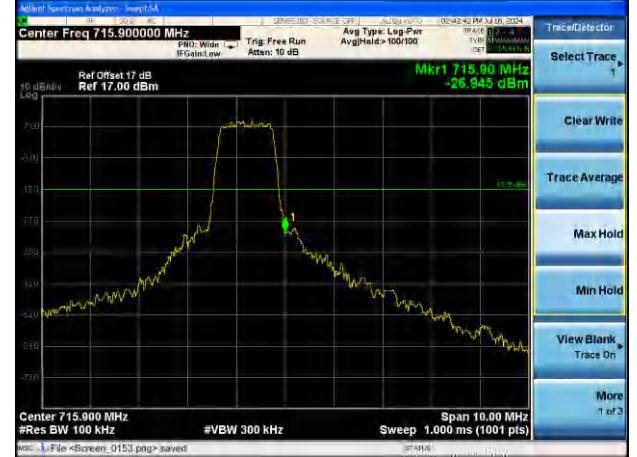

Highest channel

Test Mode: LTE Band 5 / 10MHz / 1RB / 16-QAM

Lowest channel

Highest channel

Test Mode: LTE Band 5 / 10MHz / 50RB / 16-QAM

Lowest channel

Highest channel

Test Mode: LTE Band 12 / 1.4MHz / 1RB / QPSK

Lowest channel

Highest channel

Test Mode: LTE Band 12 / 1.4MHz / 6RB / QPSK

Lowest channel

Highest channel

Test Mode: LTE Band 12 / 3MHz / 1RB / QPSK

Lowest channel

Highest channel

Test Mode: LTE Band 12 / 3MHz / 15RB / QPSK

Lowest channel

Highest channel

Test Mode: LTE Band 12 / 5MHz / 1RB / QPSK

Lowest channel

Highest channel

Test Mode: LTE Band 12 / 5MHz / 25RB / QPSK

Lowest channel