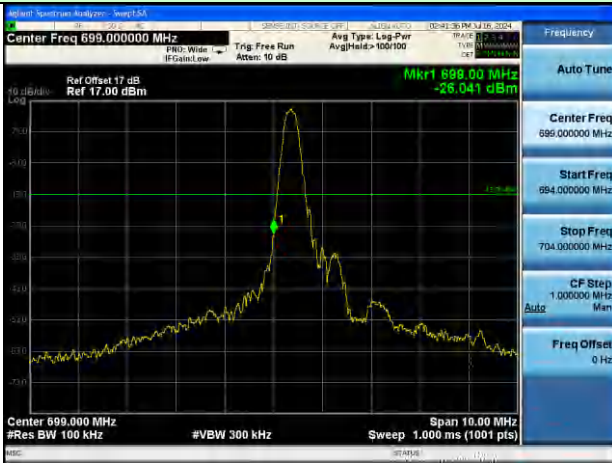

Test Mode: LTE Band 12 / 3MHz / 15RB / QPSK

Lowest channel

Highest channel

Test Mode: LTE Band 12 / 5MHz / 1RB / QPSK

Lowest channel

Highest channel

Test Mode: LTE Band 12 / 5MHz / 25RB / QPSK

Lowest channel

Highest channel

Test Mode: LTE Band 12 / 10MHz / 1 RB / QPSK

Lowest channel

Highest channel

Test Mode: LTE Band 12 / 10MHz / 50RB / QPSK

Lowest channel

Highest channel

Test Mode: LTE Band 12 / 1.4MHz / 1RB / 16-QAM

Lowest channel

Highest channel

Test Mode: LTE Band 12 / 1.4MHz / 6RB / 16-QAM

Lowest channel

Highest channel

Test Mode: LTE Band 12 / 3MHz / 1RB / 16-QAM

Lowest channel

Highest channel