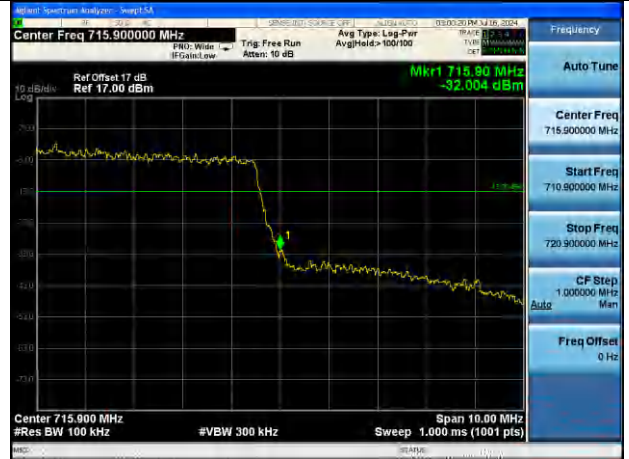

Test Mode: LTE Band 12 / 3MHz / 15RB / 16-QAM

Lowest channel

Highest channel

Test Mode: LTE Band 12 / 5MHz / 1 RB / 16-QAM

Lowest channel

Highest channel

Test Mode: LTE Band 12 / 5MHz / 25RB / 16-QAM

Lowest channel

Highest channel

Test Mode: LTE Band 12 / 10MHz / 1RB / 16-QAM

Lowest channel

Highest channel

Test Mode: LTE Band 12 / 10MHz / 50RB / 16-QAM

Lowest channel

Highest channel

Test Mode: LTE Band 13 / 5MHz / 1RB / QPSK

Lowest channel

Highest channel

Test Mode: LTE Band 13 / 5MHz / 25RB / QPSK

Lowest channel

Highest channel

Test Mode: LTE Band 13 / 10MHz / 1RB / QPSK

Middle channel

Middle channel