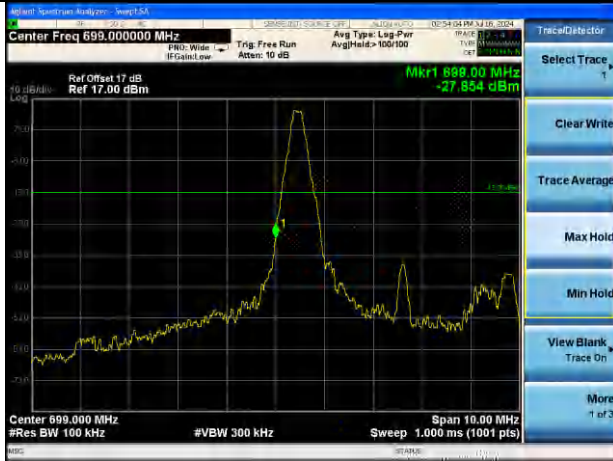

Lowest channel

Highest channel

Test Mode: LTE Band 12 / 1.4MHz / 6RB / QPSK

Lowest channel

Highest channel

Test Mode: LTE Band 12 / 3MHz / 1RB / QPSK

Lowest channel

Highest channel

Test Mode: LTE Band 12 / 3MHz / 15RB / QPSK

Lowest channel

Highest channel

Test Mode: LTE Band 12 / 5MHz / 1RB / QPSK

Lowest channel

Highest channel

Test Mode: LTE Band 12 / 5MHz / 25RB / QPSK

Lowest channel

Highest channel

Test Mode: LTE Band 12 / 10MHz / 1 RB / QPSK

Lowest channel

Highest channel

Test Mode: LTE Band 12 / 10MHz / 50RB / QPSK

Lowest channel

Highest channel

Test Mode: LTE Band 12 / 1.4MHz / 1RB / 16-QAM

Lowest channel

Highest channel

Test Mode: LTE Band 12 / 1.4MHz / 6RB / 16-QAM

Lowest channel

Highest channel

Test Mode: LTE Band 12 / 3MHz / 1RB / 16-QAM

Lowest channel

Highest channel