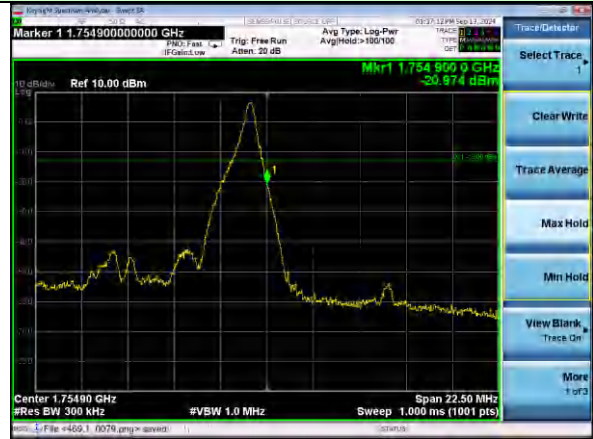

Lowest channel

Highest channel

Test Mode: LTE Band 4 / 5MHz / 25RB / 16-QAM

Lowest channel

Highest channel

Test Mode: LTE Band 4 / 10MHz / 1RB / 16-QAM

Lowest channel

Highest channel

Test Mode: LTE Band 4 / 10MHz / 50RB / 16-QAM

Lowest channel

Highest channel

Test Mode: LTE Band 4 / 15MHz / 1RB / 16-QAM

Lowest channel

Highest channel

Test Mode: LTE Band 4 / 15MHz / 75RB / 16-QAM

Lowest channel

Highest channel

Test Mode: LTE Band 4 / 20MHz / 1RB / 16-QAM

Lowest channel

Highest channel

Test Mode: LTE Band 4 / 20MHz / 100RB / 16-QAM

Lowest channel

Highest channel

Test Mode: LTE Band 5 / 1.4MHz / 1RB / QPSK

Lowest channel

Highest channel

Test Mode: LTE Band 5 / 1.4MHz / 6RB / QPSK

Lowest channel

Highest channel

Test Mode: LTE Band 5 / 3MHz / 1RB / QPSK

Lowest channel

Highest channel