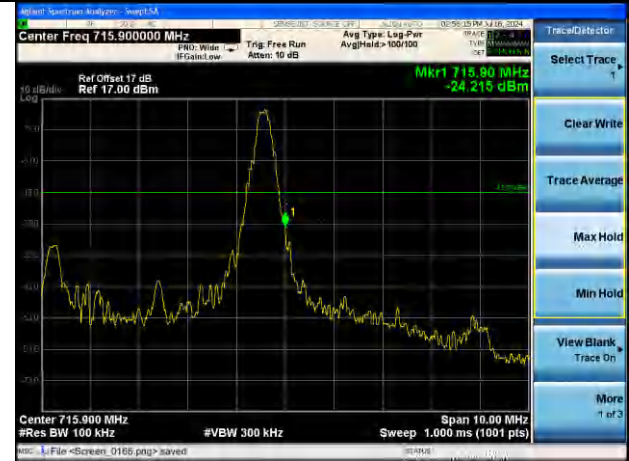

Lowest channel

Highest channel

Test Mode: LTE Band 12 / 1.4MHz / 6RB / 16-QAM

Lowest channel

Highest channel

Test Mode: LTE Band 12 / 3MHz / 1RB / 16-QAM

Lowest channel

Highest channel

Test Mode: LTE Band 12 / 3MHz / 15RB / 16-QAM

Lowest channel

Highest channel

Test Mode: LTE Band 12 / 5MHz / 1 RB / 16-QAM

Lowest channel

Highest channel

Test Mode: LTE Band 12 / 5MHz / 25RB / 16-QAM

Lowest channel

Highest channel

Test Mode: LTE Band 12 / 10MHz / 1RB / 16-QAM

Lowest channel

Highest channel

Test Mode: LTE Band 12 / 10MHz / 50RB / 16-QAM

Lowest channel

Highest channel

Test Mode: LTE Band 13 / 5MHz / 1RB / QPSK