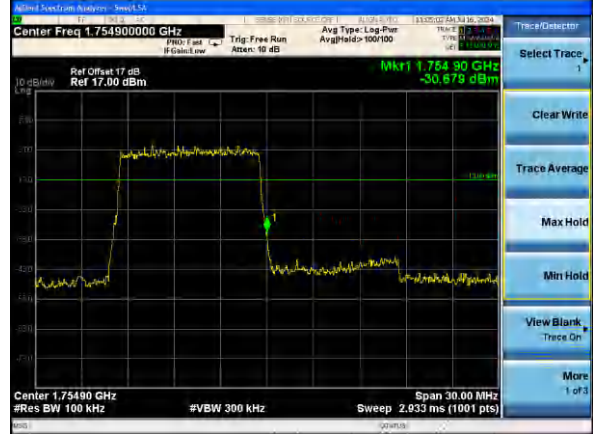

Highest channel

Test Mode: LTE Band 4 / 3MHz / 1RB / 16-QAM

Lowest channel

Highest channel

Test Mode: LTE Band 4 / 3MHz / 15RB / 16-QAM

Lowest channel

Highest channel

Test Mode: LTE Band 4 / 5MHz / 1RB / 16-QAM

Lowest channel

Highest channel

Test Mode: LTE Band 4 / 5MHz / 25RB / 16-QAM

Lowest channel

Highest channel

Test Mode: LTE Band 4 / 10MHz / 1RB / 16-QAM

Lowest channel

Highest channel

Test Mode: LTE Band 4 / 10MHz / 50RB / 16-QAM

Lowest channel

Highest channel

Test Mode: LTE Band 4 / 15MHz / 1RB / 16-QAM

Lowest channel

Highest channel

Test Mode: LTE Band 4 / 15MHz / 75RB / 16-QAM

Lowest channel

Highest channel

Test Mode: LTE Band 4 / 20MHz / 1RB / 16-QAM

Lowest channel

Highest channel

Test Mode: LTE Band 4 / 20MHz / 100RB / 16-QAM

Lowest channel

Highest channel

Test Mode: LTE Band 5 / 1.4MHz / 1RB / QPSK