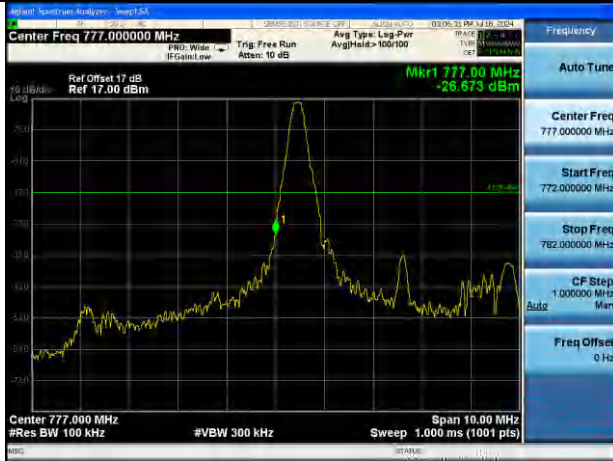

Lowest channel

Highest channel

Test Mode: LTE Band 13 / 5MHz / 25RB / QPSK

Lowest channel

Highest channel

Test Mode: LTE Band 13 / 10MHz / 1RB / QPSK

Middle channel

Middle channel

Test Mode: LTE Band 13 / 10MHz / 50RB / QPSK

Middle channel

Middle channel

Test Mode: LTE Band 13 / 5MHz / 1RB / 16-QAM

Lowest channel

Highest channel

Test Mode: LTE Band 13 / 5MHz / 25RB / 16-QAM

Lowest channel

Highest channel

Test Mode: LTE Band 13 / 10MHz / 1RB / 16-QAM

Middle channel

Middle channel

Test Mode: LTE Band 13 / 10MHz / 50RB / 16-QAM

Middle channel

Middle channel