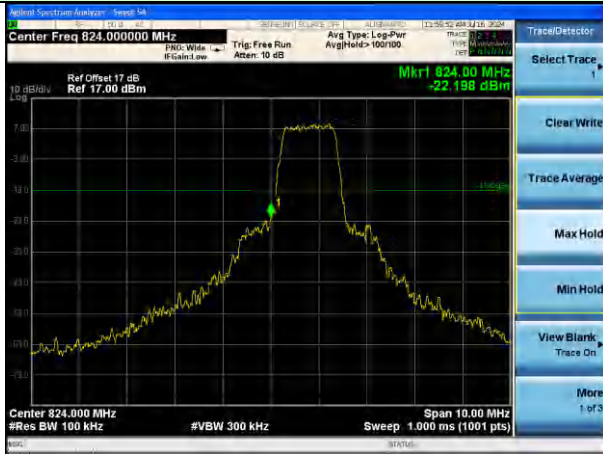

Test Mode: LTE Band 4 / 10MHz / 50RB / 16-QAM

Lowest channel

Highest channel

Test Mode: LTE Band 4 / 15MHz / 1RB / 16-QAM

Lowest channel

Highest channel

Test Mode: LTE Band 4 / 15MHz / 75RB / 16-QAM

Lowest channel

Highest channel

Test Mode: LTE Band 4 / 20MHz / 1RB / 16-QAM

Lowest channel

Highest channel

Test Mode: LTE Band 4 / 20MHz / 100RB / 16-QAM

Lowest channel

Highest channel

Test Mode: LTE Band 5 / 1.4MHz / 1RB / QPSK

Lowest channel

Highest channel

Test Mode: LTE Band 5 / 1.4MHz / 6RB / QPSK

Lowest channel

Highest channel

Test Mode: LTE Band 5 / 3MHz / 1RB / QPSK

Lowest channel

Highest channel

Test Mode: LTE Band 5 / 3MHz / 15RB / QPSK

Lowest channel

Highest channel

Test Mode: LTE Band 5 / 5MHz / 1RB / QPSK

Lowest channel

Highest channel

Test Mode: LTE Band 5 / 5MHz / 25RB / QPSK

Lowest channel