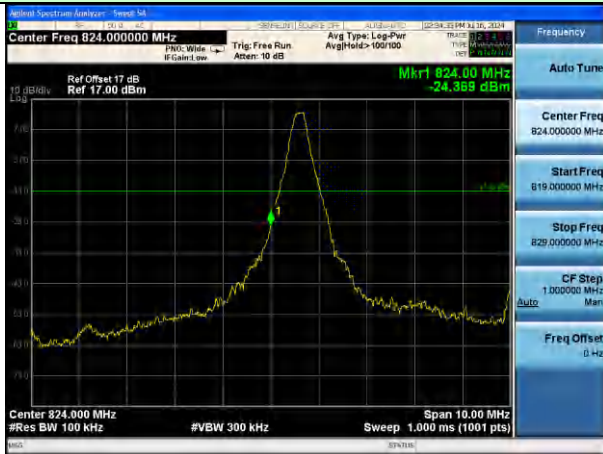

Lowest channel

Highest channel

Test Mode: LTE Band 5 / 1.4MHz / 6RB / QPSK

Lowest channel

Highest channel

Test Mode: LTE Band 5 / 3MHz / 1RB / QPSK

Lowest channel

Highest channel

Test Mode: LTE Band 5 / 3MHz / 15RB / QPSK

Lowest channel

Highest channel

Test Mode: LTE Band 5 / 5MHz / 1RB / QPSK

Lowest channel

Highest channel

Test Mode: LTE Band 5 / 5MHz / 25RB / QPSK

Lowest channel

Highest channel

Test Mode: LTE Band 5 / 10MHz / 1RB / QPSK

Lowest channel

Highest channel

Test Mode: LTE Band 5 / 10MHz / 50RB / QPSK

Lowest channel

Highest channel

Test Mode: LTE Band 5 / 1.4MHz / 1RB / 16-QAM

Lowest channel

Highest channel

Test Mode: LTE Band 5 / 1.4MHz / 6RB / 16-QAM

Lowest channel

Highest channel

Test Mode: LTE Band 5 / 3MHz / 1RB / 16-QAM

Lowest channel

Highest channel