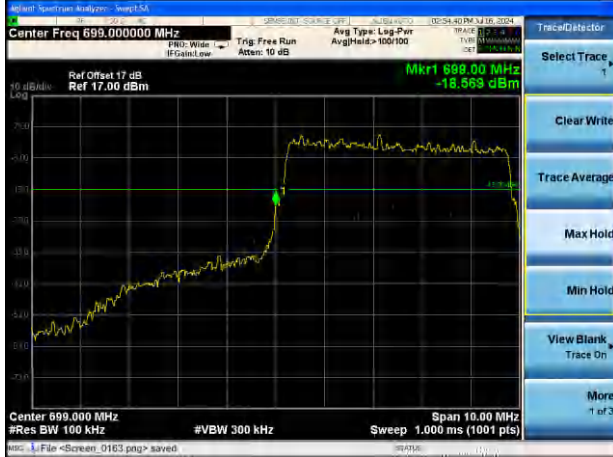

Lowest channel

Highest channel

Test Mode: LTE Band 12 / 1.4MHz / 6RB / QPSK

Lowest channel

Highest channel

Test Mode: LTE Band 12 / 3MHz / 1RB / QPSK

Lowest channel

Highest channel

Test Mode: LTE Band 12 / 3MHz / 15RB / QPSK

Lowest channel

Highest channel

Test Mode: LTE Band 12 / 5MHz / 1RB / QPSK

Lowest channel

Highest channel

Test Mode: LTE Band 12 / 5MHz / 25RB / QPSK

Lowest channel

Highest channel

Test Mode: LTE Band 12 / 10MHz / 1 RB / QPSK

Lowest channel

Highest channel

Test Mode: LTE Band 12 / 10MHz / 50RB / QPSK

Lowest channel

Highest channel

Test Mode: LTE Band 12 / 1.4MHz / 1RB / 16-QAM

Lowest channel

Highest channel

Test Mode: LTE Band 12 / 1.4MHz / 6RB / 16-QAM

Lowest channel

Highest channel

Test Mode: LTE Band 12 / 3MHz / 1RB / 16-QAM

Lowest channel

Highest channel