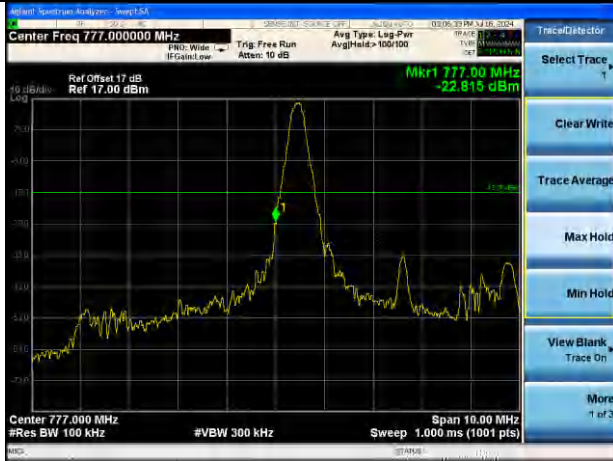

Lowest channel

Highest channel

Test Mode: LTE Band 12 / 1.4MHz / 6RB / 16-QAM

Lowest channel

Highest channel

Test Mode: LTE Band 12 / 3MHz / 1RB / 16-QAM

Lowest channel

Highest channel

Test Mode: LTE Band 12 / 3MHz / 15RB / 16-QAM

Lowest channel

Highest channel

Test Mode: LTE Band 12 / 5MHz / 1 RB / 16-QAM

Lowest channel

Highest channel

Test Mode: LTE Band 12 / 5MHz / 25RB / 16-QAM

Lowest channel

Highest channel

Test Mode: LTE Band 12 / 10MHz / 1RB / 16-QAM

Lowest channel

Highest channel

Test Mode: LTE Band 12 / 10MHz / 50RB / 16-QAM

Lowest channel

Highest channel

Test Mode: LTE Band 13 / 5MHz / 1RB / QPSK

Lowest channel

Highest channel

Test Mode: LTE Band 13 / 5MHz / 25RB / QPSK

Lowest channel

Highest channel

Test Mode: LTE Band 13 / 10MHz / 1RB / QPSK

Middle channel

Middle channel