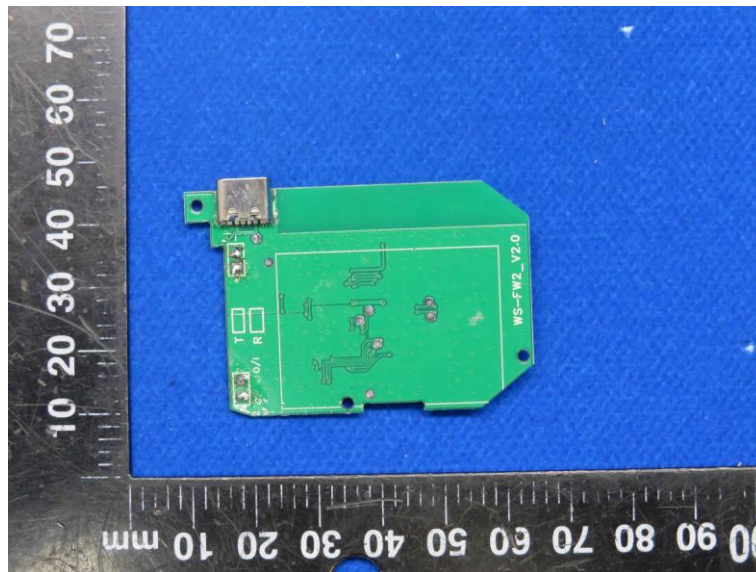

Product Name: Guitar wireless system

Model No.: FW2D

EUT Constructional Details

Internal Photo

-----End-----