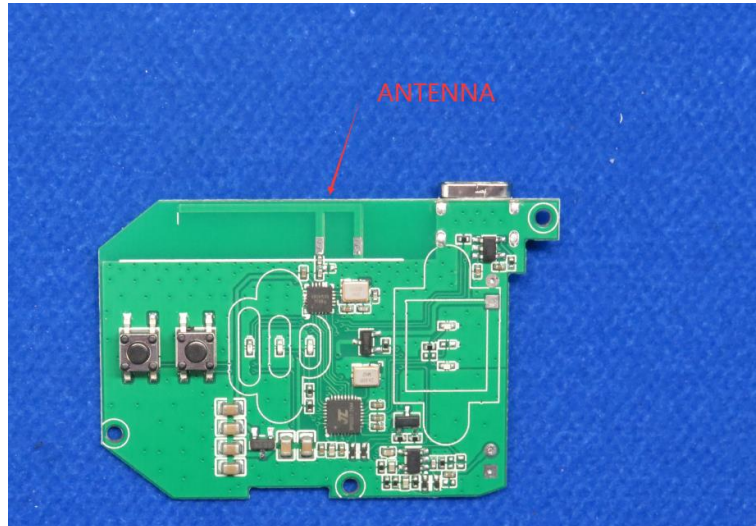

Product Name: Guitar wireless system

Model No.: FW2D

EUT Constructional Details

Internal Photo

-----End-----