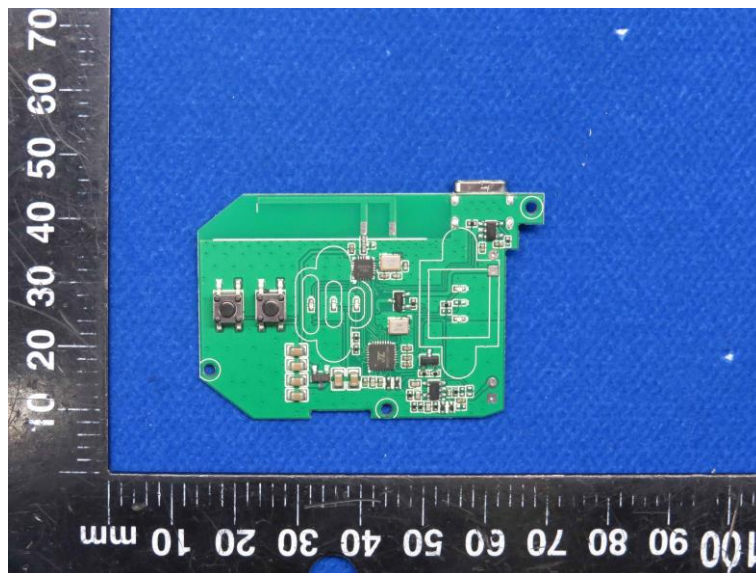

Product Name: Guitar wireless system

Model No.: FW2D

EUT Constructional Details

Internal Photo

-----End-----