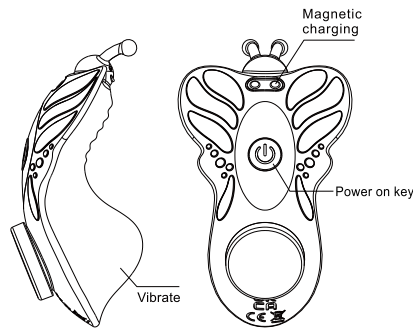

Android

1. Register as a member of "love spouse" by scanning the QR code on the APP.
2. For the first login, click "+" to scan the product identification QR code or manually enter the product identification, and the device is successful.
3. Start the product switch, turn on the Bluetooth of the mobile phone, and click the "My Device" icon to play the product.

Interactive Mode

Click the interactive mode or swipe the operation interface of the APP to enter the interactive mode, or click the interactive button on the home page of the APP to enter the interactive mode and add friends.

1. Click the "Friends" button in the interactive interface will appear the "friends search" box, you can search the corresponding registered user by gender and age.
2. Click the friend icon you want to interact with, the system will initiate an interaction invitation, click OK. If the other party accepts your invitation, the interactive connection is successful.
3. After the interactive connection is successful, the video is disabled by default. You must invite the video of the other party and the other party agrees to enable the video function before opening the video of both parties.

INSTRUCTIONS

Power on key

- ⌚ Long press standby, tap vibration to enter the first frequency, and then tap frequency conversion. Press and hold to power off.

PRODUCT DESCRIPTION

Product Name	Triple Ring Lock Essence Ring		
Product Material	ABS+Silicone		
Product Size	3.35**2**1.54"		
Power Supply Mode	USB Charging	Max Noise	<50 db
Input Current	1-2A	Input Voltage	3-7V
Main Function	10 frequency vibration		

PACKING LIST

Butterfly magnetic suction wearable*1, Charging Cable*1, User Manual*1.

BEFORE USING

1. Please kindly read the manual before using this product.
2. Fully charged before the first use.
3. Please keep the product in a clean place. Don't use any corrosive detergent.
4. This product is prohibited for minors under the age of 18.

PRECAUTIONS

1. Please use the charging cable inside this package.
2. Don't use the product while being charged.
3. Do not disassemble or modify this toy by yourself to avoid damage to the parts of the toy.
4. Please keep it in a cool and dry place, avoid sunlight and high temperature environment.