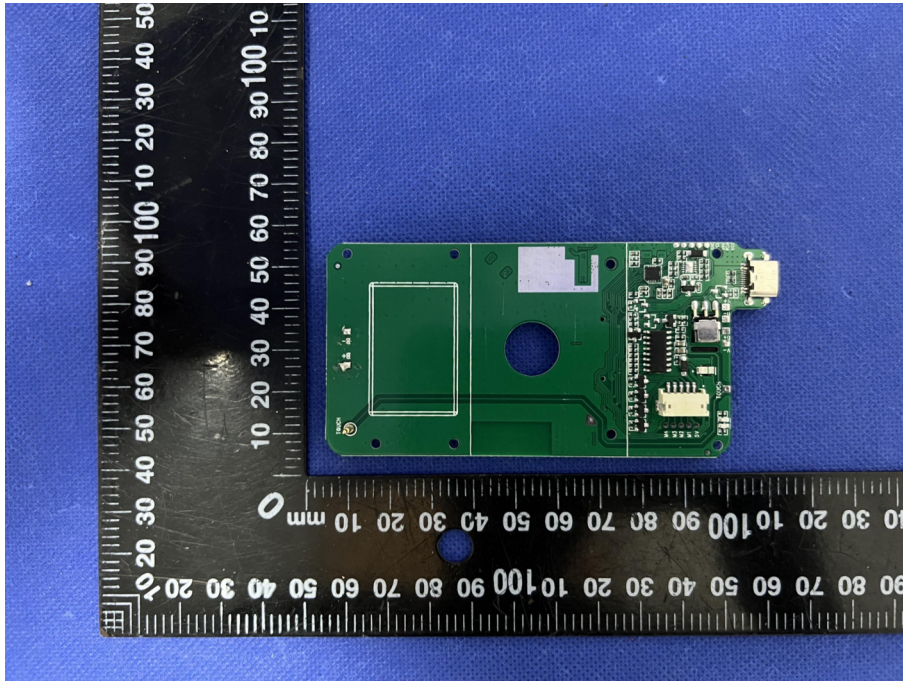

EUT PHOTO(Internal Photos)

Test Mode: BK12

***** END OF REPORT *****