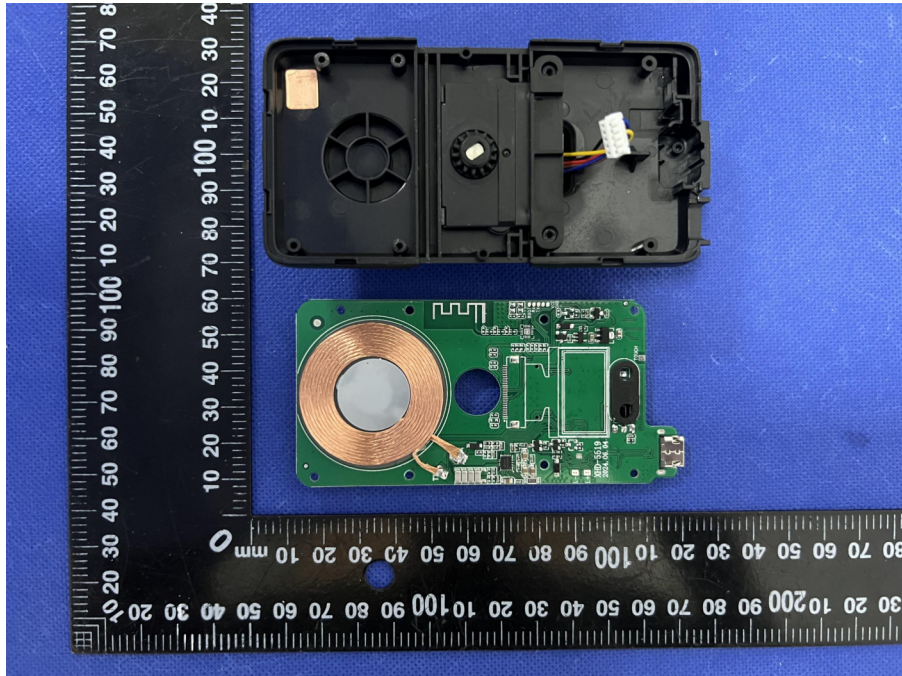

EUT PHOTO(Internal Photos)

Test Mode: BK12

***** END OF REPORT *****