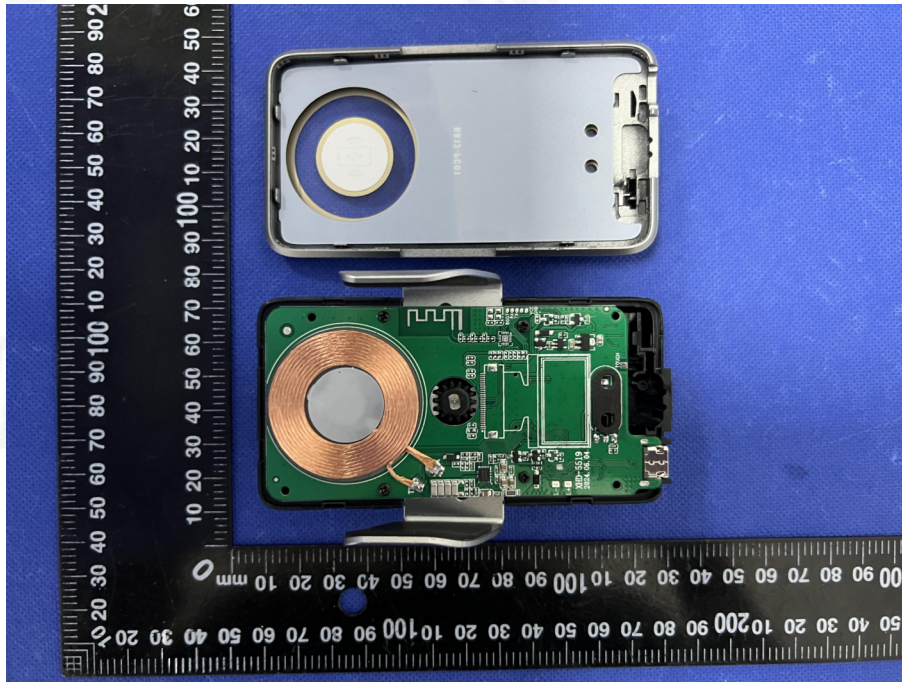

EUT PHOTO(Internal Photos)

Test Mode: BK12

***** END OF REPORT *****