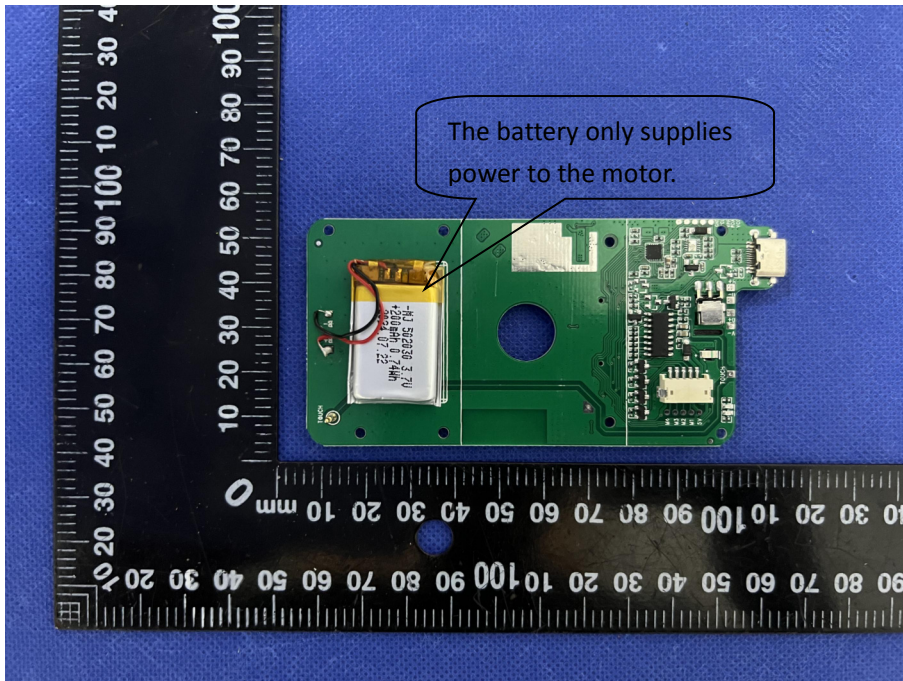

EUT PHOTO(Internal Photos)

Test Mode: BK12

***** END OF REPORT *****