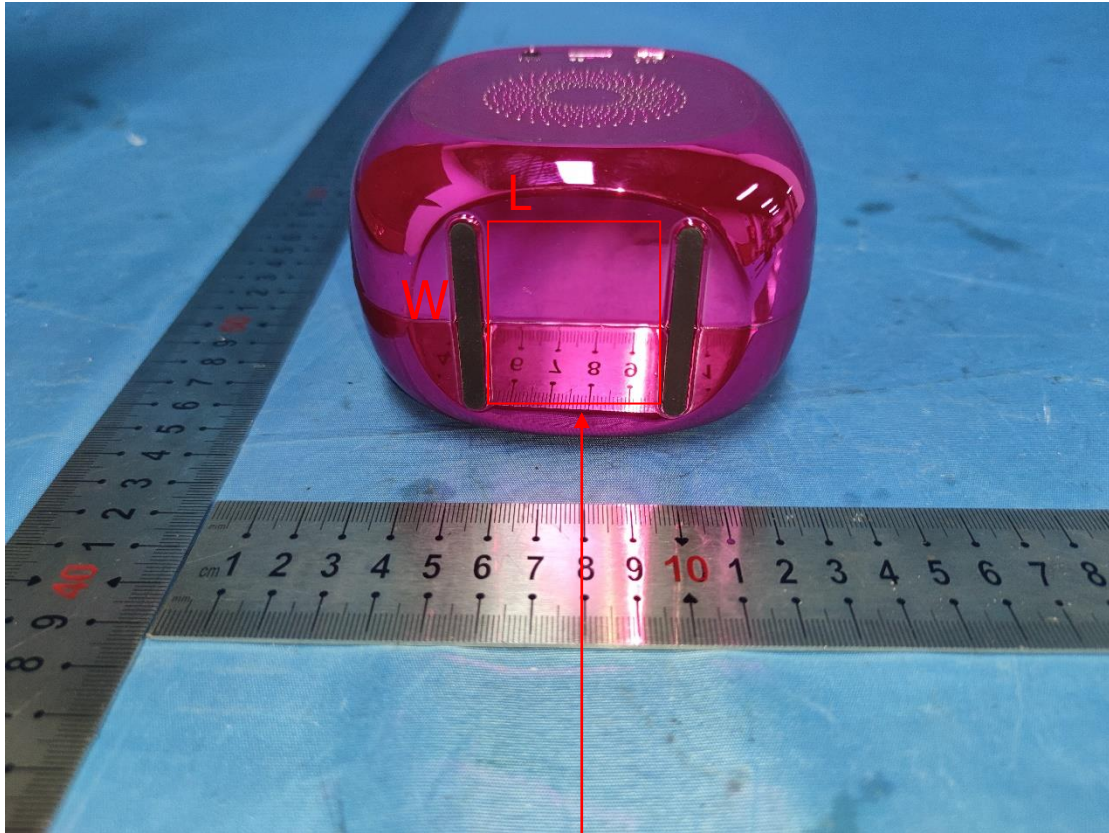

Label

Karaoke Machine for Kids

Model Name: 102656

FCC ID: 2BH6R-K3T9RF7N

Size: L40mm * W50mm

1. The label is silk-screen on the sample