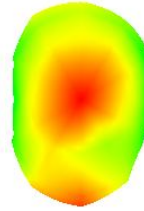

TEL: +86 0755-23073599

FAX: +86 0755-23097189

E-mail:wht0809@163.com

Antenna efficiency and gain

Passive Test For WIFI2.4		
Freq (MHz)	Effi (%)	Gain (dBi)
2400	52.79	0.91
2410	53.94	0.96
2420	52.11	0.9
2430	53.01	0.99
2440	57.67	1.43
2450	63.29	1.92
2460	62.3	1.88
2470	65.18	2
2480	68.5	2.1
2490	73.41	2.55
2500	71.9	2.51

2400.000MHz