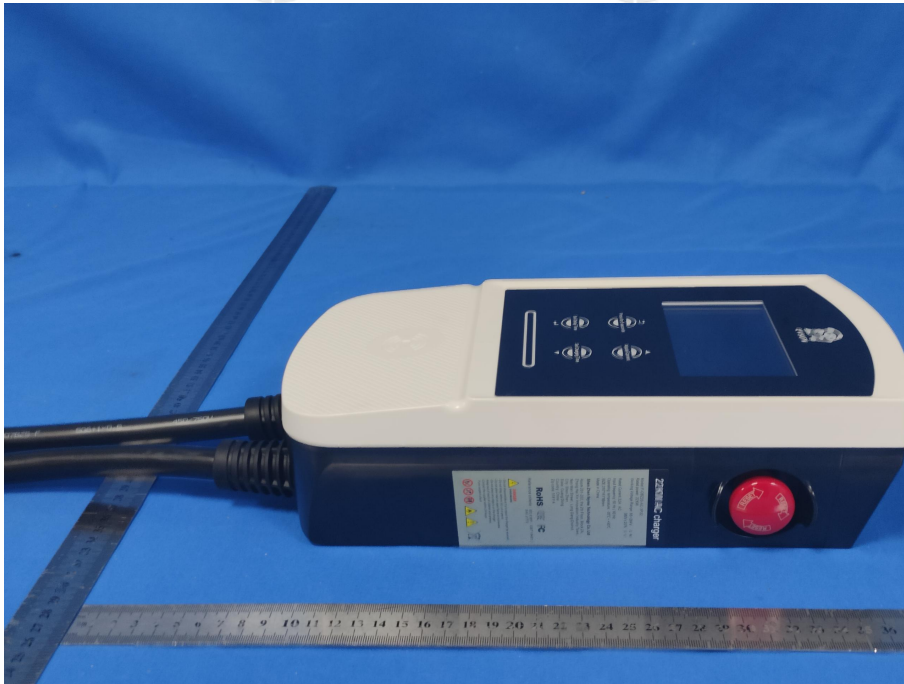

EUT PHOTOS External Photos

ZHONGHAN

FCC ID: 2BH62-OBZ20-AC-3P32

Page2 of 4

***** END OF REPORT *****