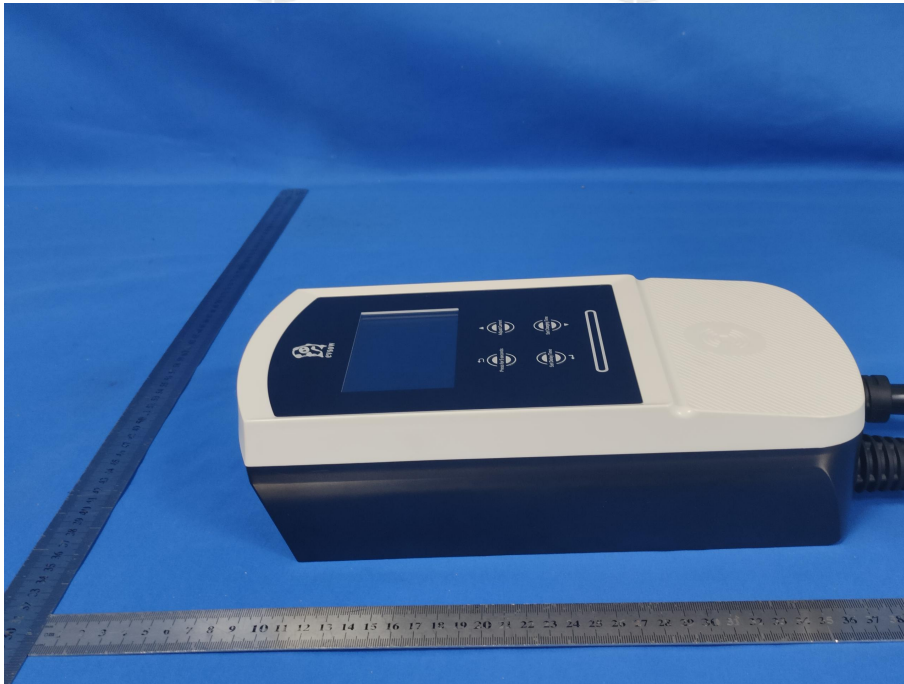

EUT PHOTOS External Photos

ZHONGHAN

FCC ID: 2BH62-OBZ20-AC-3P32

Page2 of 4

***** END OF REPORT *****