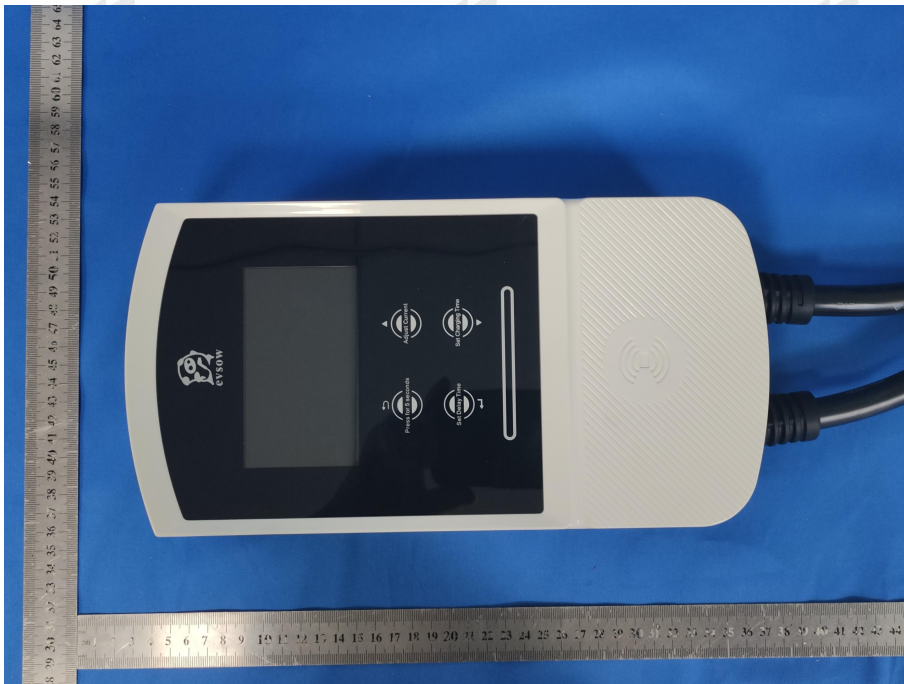

EUT PHOTOS External Photos

ZHONGHAN

FCC ID: 2BH62-OBZ20-AC-3P32

Page2 of 4

***** END OF REPORT *****