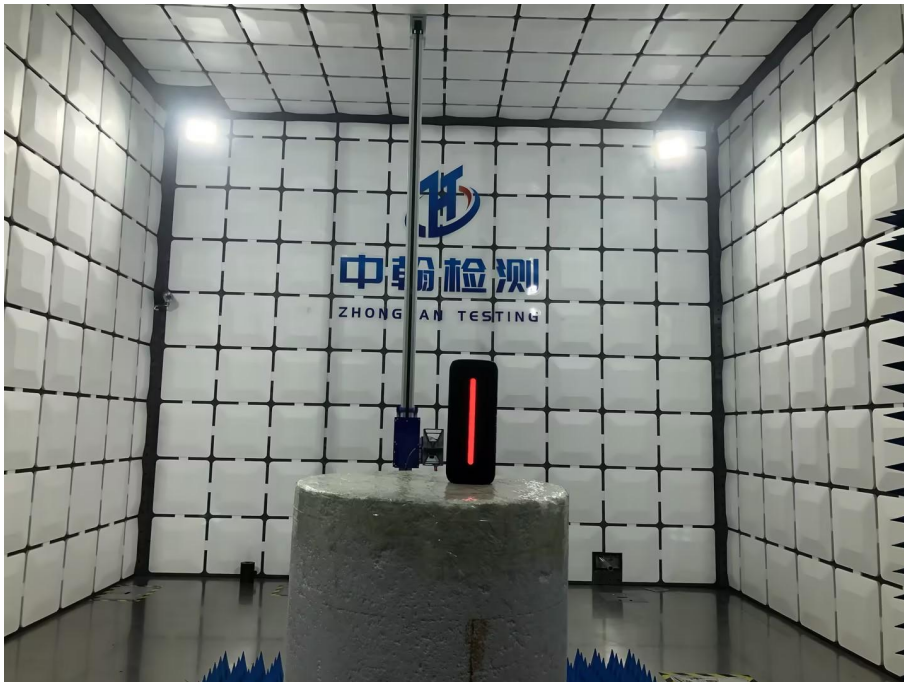

ZHONGHAN

FCC ID: 2BH4J-S9500

EUT TEST PHOTOS

ZHONGHAN

FCC ID: 2BH4J-S9500

***** END OF REPORT *****