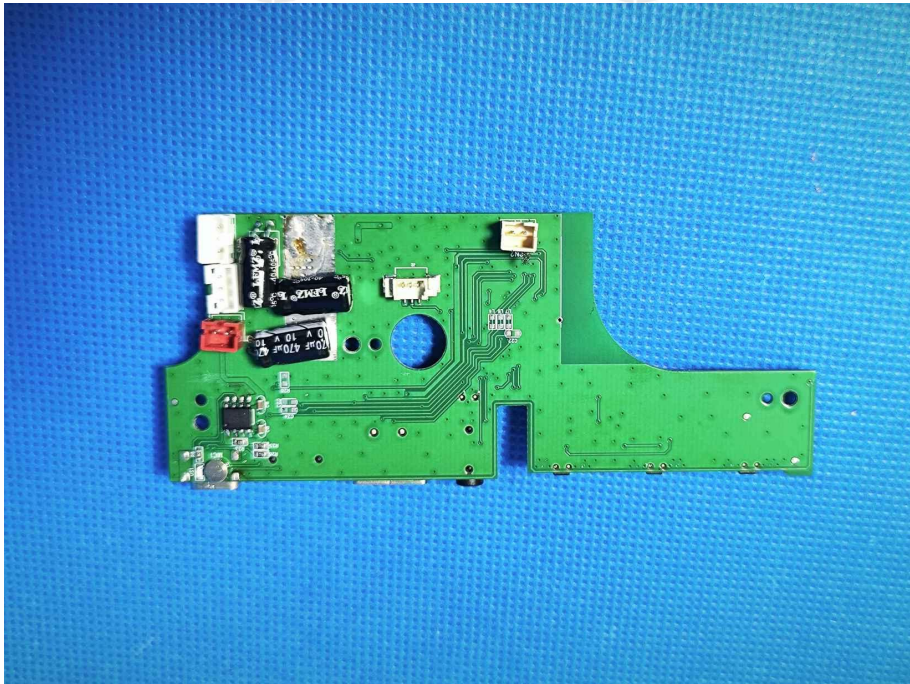

### EUT PHOTOS Internal Photos

ZHONGHAN

FCC ID: 2BH4J-S9500

ZHONGHAN

FCC ID: 2BH4J-S9500

ZHONGHAN

FCC ID: 2BH4J-S9500

ZHONGHAN