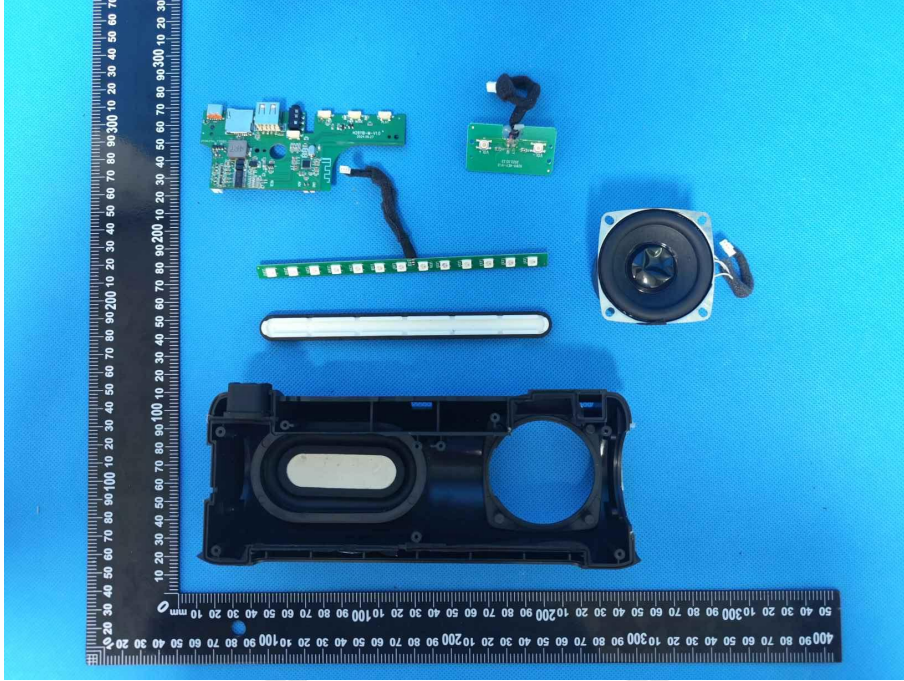

ZHONGHAN

FCC ID: 2BH4J-S9500

### EUT PHOTOS Internal Photos

ZHONGHAN

FCC ID: 2BH4J-S9500

ZHONGHAN

FCC ID: 2BH4J-S9500

ZHONGHAN

FCC ID: 2BH4J-S9500

ZHONGHAN