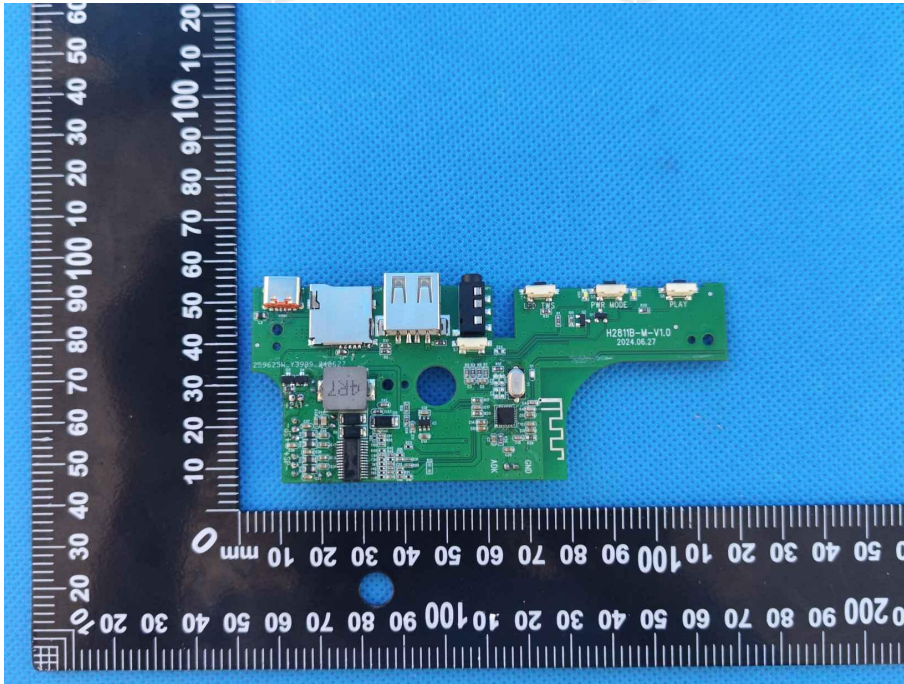

ZHONGHAN

FCC ID: 2BH4J-S9500

### EUT PHOTOS Internal Photos

ZHONGHAN

FCC ID: 2BH4J-S9500

ZHONGHAN

FCC ID: 2BH4J-S9500

ZHONGHAN

FCC ID: 2BH4J-S9500

ZHONGHAN