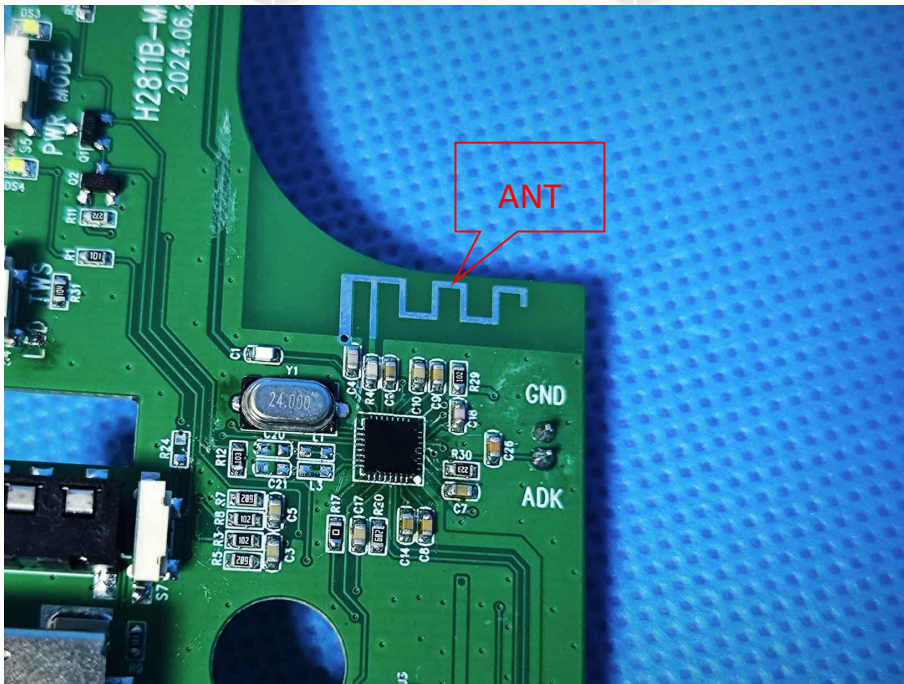

### EUT PHOTOS Internal Photos

ZHONGHAN

FCC ID: 2BH4J-S9500

ZHONGHAN

FCC ID: 2BH4J-S9500

ZHONGHAN

FCC ID: 2BH4J-S9500

ZHONGHAN