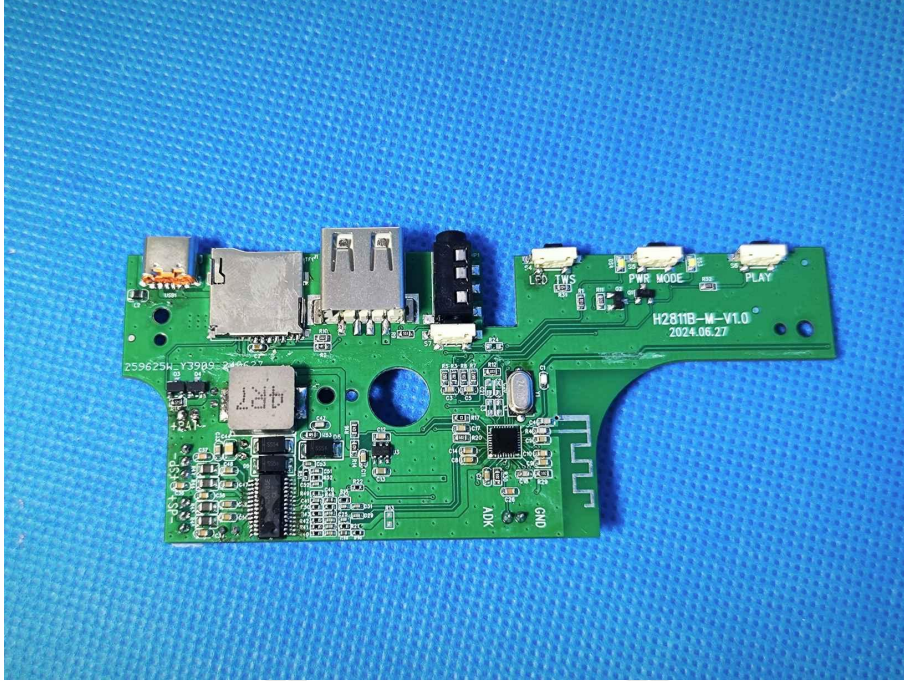

ZHONGHAN

FCC ID: 2BH4J-S9500

### EUT PHOTOS Internal Photos

ZHONGHAN

FCC ID: 2BH4J-S9500

ZHONGHAN

FCC ID: 2BH4J-S9500

ZHONGHAN

FCC ID: 2BH4J-S9500

ZHONGHAN