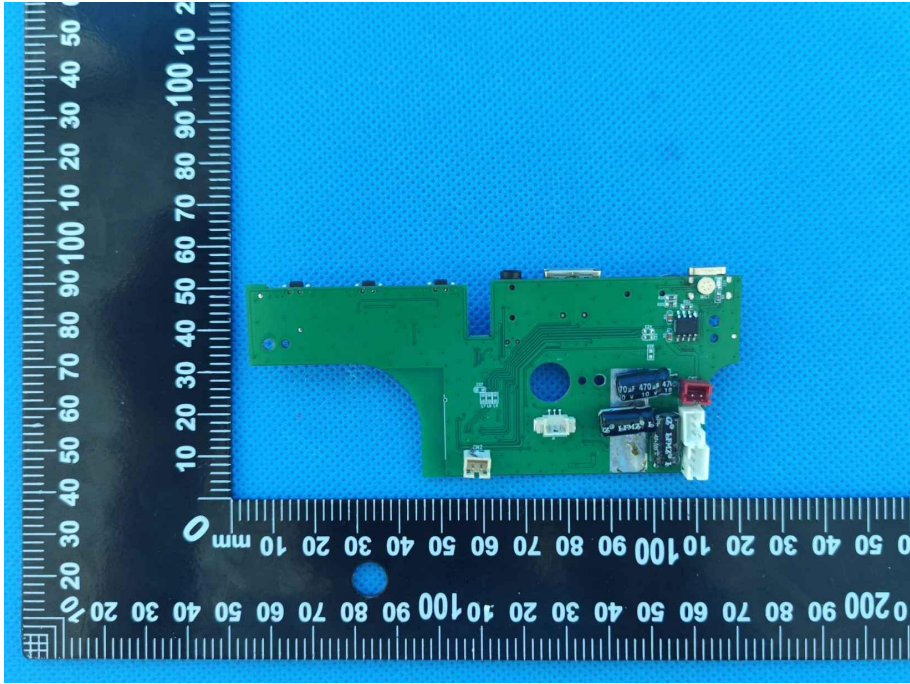

### EUT PHOTOS Internal Photos

ZHONGHAN

FCC ID: 2BH4J-S9500

ZHONGHAN

FCC ID: 2BH4J-S9500

ZHONGHAN

FCC ID: 2BH4J-S9500

ZHONGHAN