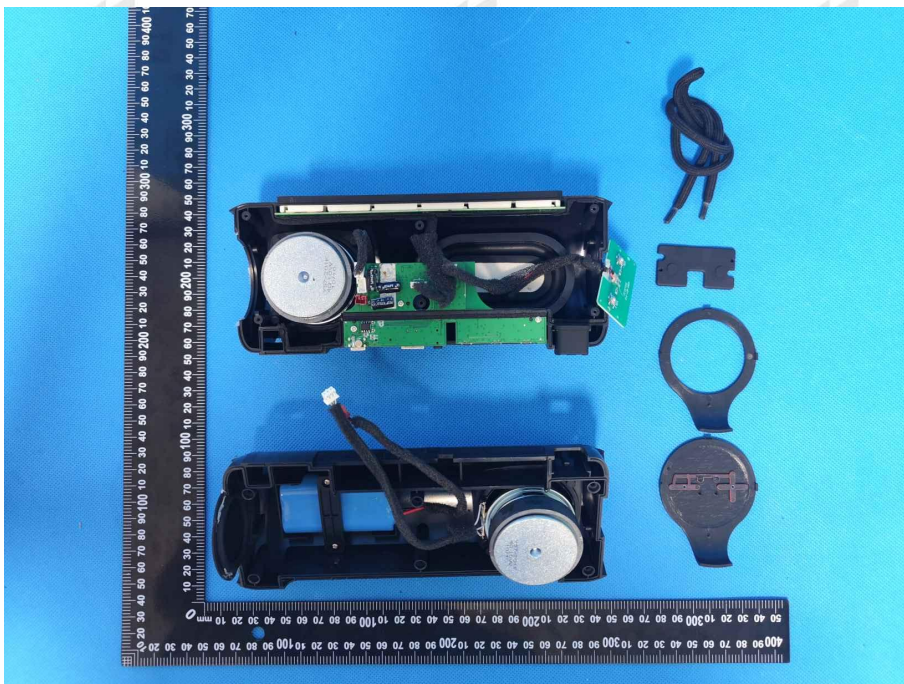

### EUT PHOTOS Internal Photos

ZHONGHAN

FCC ID: 2BH4J-S9500

ZHONGHAN

FCC ID: 2BH4J-S9500

ZHONGHAN

FCC ID: 2BH4J-S9500

ZHONGHAN