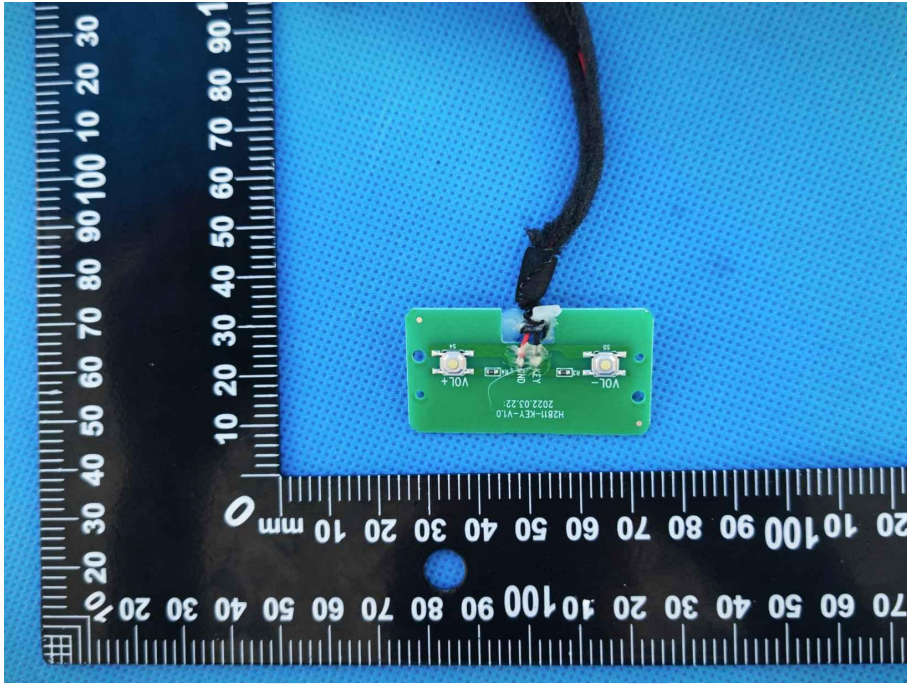

ZHONGHAN

FCC ID: 2BH4J-S9500