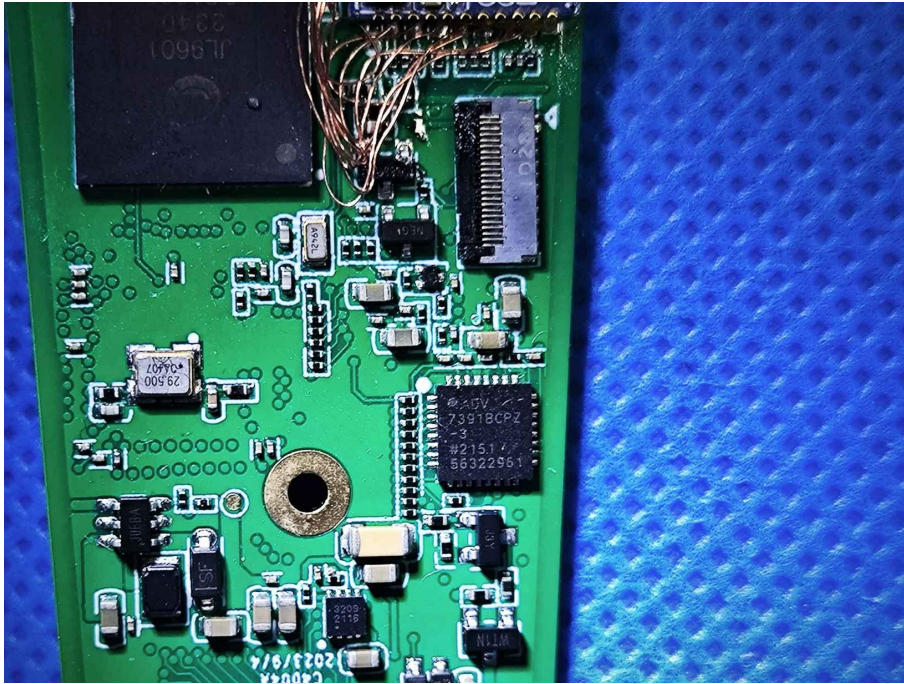

ZHONGHAN

FCC ID:2BH3D-CE650