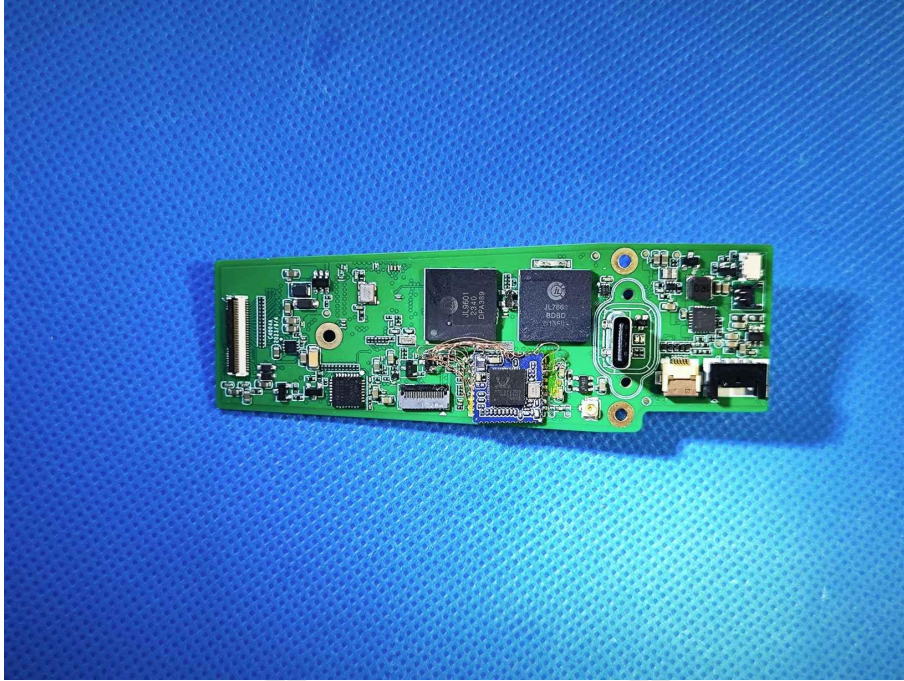

ZHONGHAN

FCC ID:2BH3D-CE650

EUT PHOTOS(Internal Photos)

ZHONGHAN

FCC ID:2BH3D-CE650

ZHONGHAN

FCC ID:2BH3D-CE650

ZHONGHAN

FCC ID:2BH3D-CE650

ZHONGHAN

FCC ID:2BH3D-CE650

ZHONGHAN

FCC ID:2BH3D-CE650

ZHONGHAN

FCC ID:2BH3D-CE650

ZHONGHAN