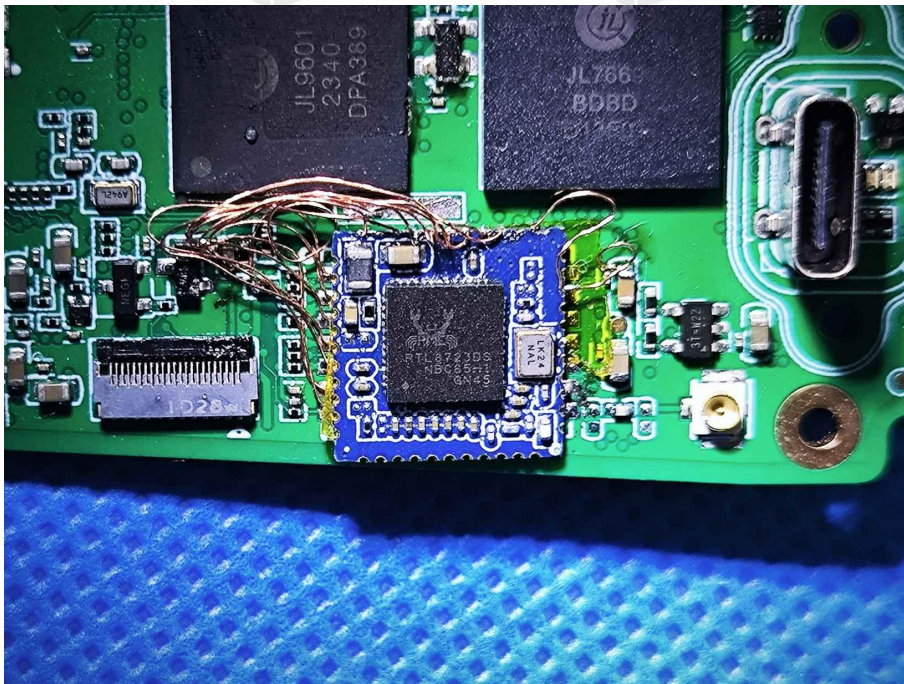

ZHONGHAN

FCC ID:2BH3D-CE650

EUT PHOTOS(Internal Photos)

ZHONGHAN

FCC ID:2BH3D-CE650

ZHONGHAN

FCC ID:2BH3D-CE650

ZHONGHAN