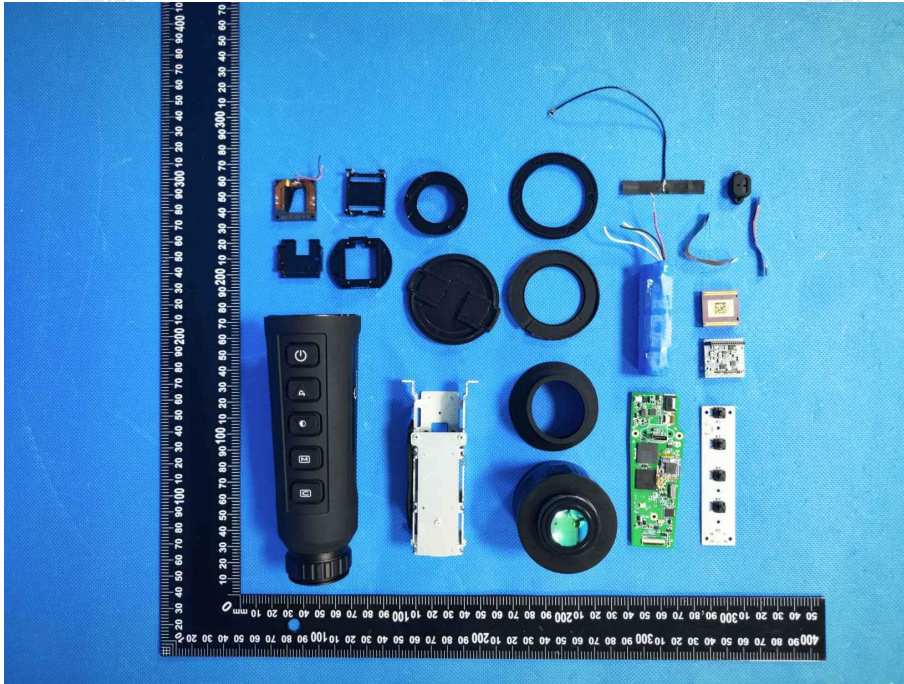

ZHONGHAN

FCC ID:2BH3D-CE650

EUT PHOTOS(Internal Photos)

ZHONGHAN

FCC ID:2BH3D-CE650

ZHONGHAN

FCC ID:2BH3D-CE650

ZHONGHAN