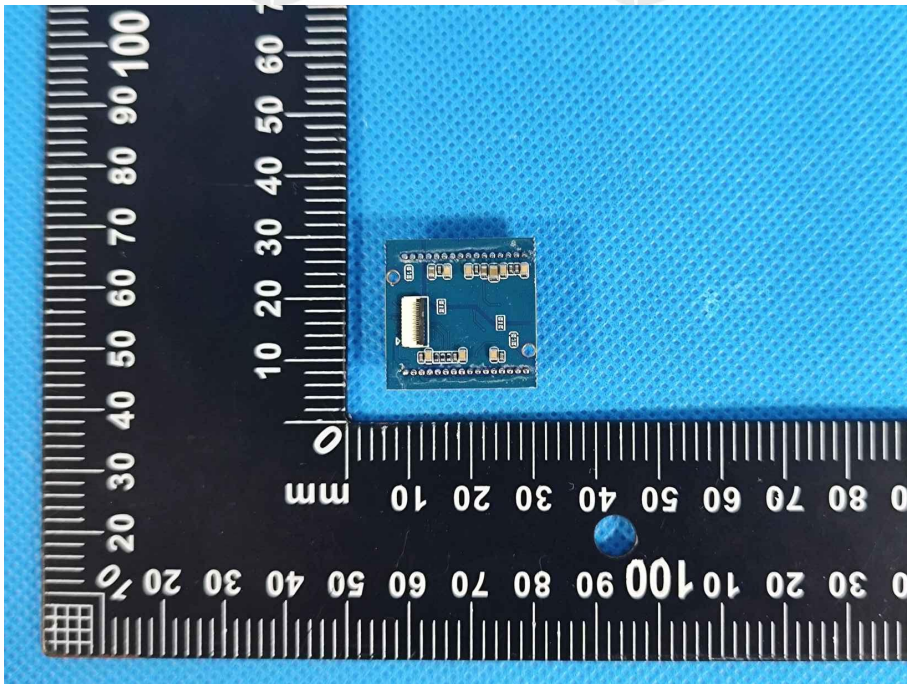

ZHONGHAN

FCC ID:2BH3D-CE650

EUT PHOTOS(Internal Photos)

ZHONGHAN

FCC ID:2BH3D-CE650

ZHONGHAN

FCC ID:2BH3D-CE650

ZHONGHAN

FCC ID:2BH3D-CE650

ZHONGHAN

FCC ID:2BH3D-CE650

ZHONGHAN

FCC ID:2BH3D-CE650

ZHONGHAN

FCC ID:2BH3D-CE650

ZHONGHAN