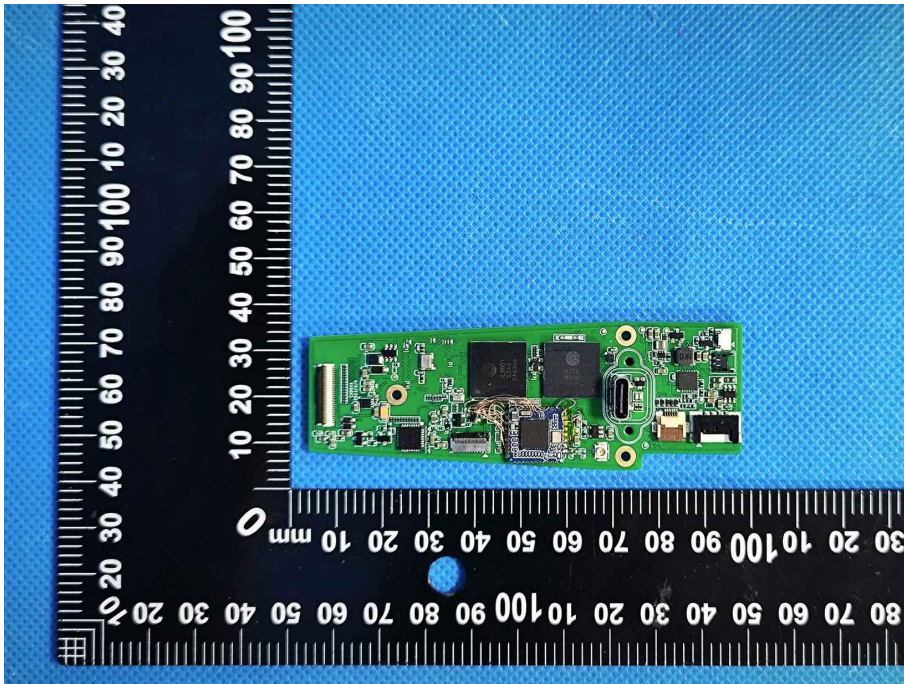

ZHONGHAN

FCC ID:2BH3D-CE650

EUT PHOTOS(Internal Photos)

ZHONGHAN

FCC ID:2BH3D-CE650

ZHONGHAN

FCC ID:2BH3D-CE650

ZHONGHAN