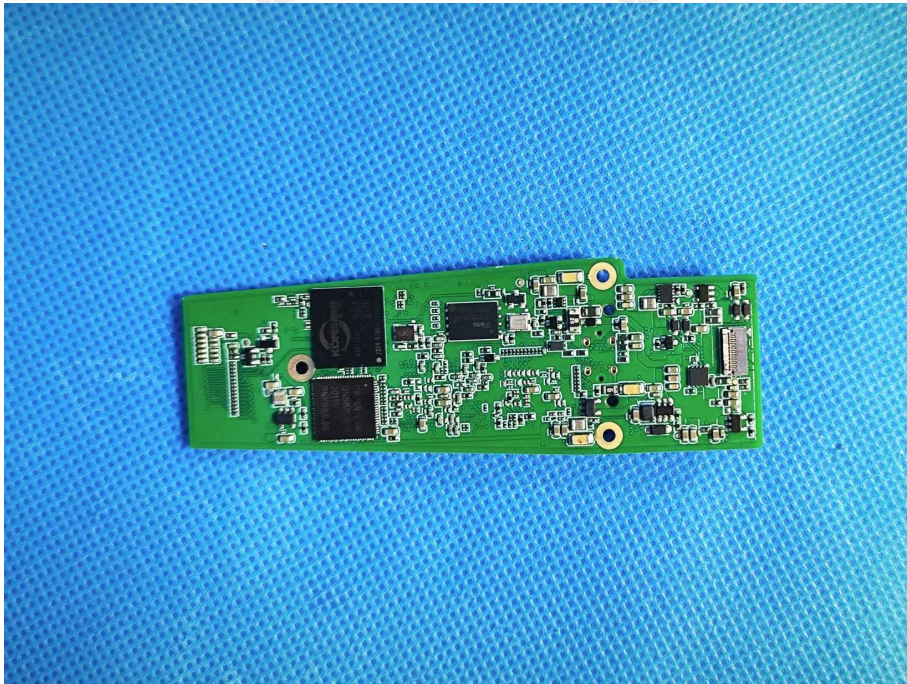

ZHONGHAN

FCC ID:2BH3D-CE650

EUT PHOTOS(Internal Photos)

ZHONGHAN

FCC ID:2BH3D-CE650

ZHONGHAN

FCC ID:2BH3D-CE650

ZHONGHAN

FCC ID:2BH3D-CE650

ZHONGHAN

FCC ID:2BH3D-CE650

ZHONGHAN

FCC ID:2BH3D-CE650

ZHONGHAN

FCC ID:2BH3D-CE650

ZHONGHAN