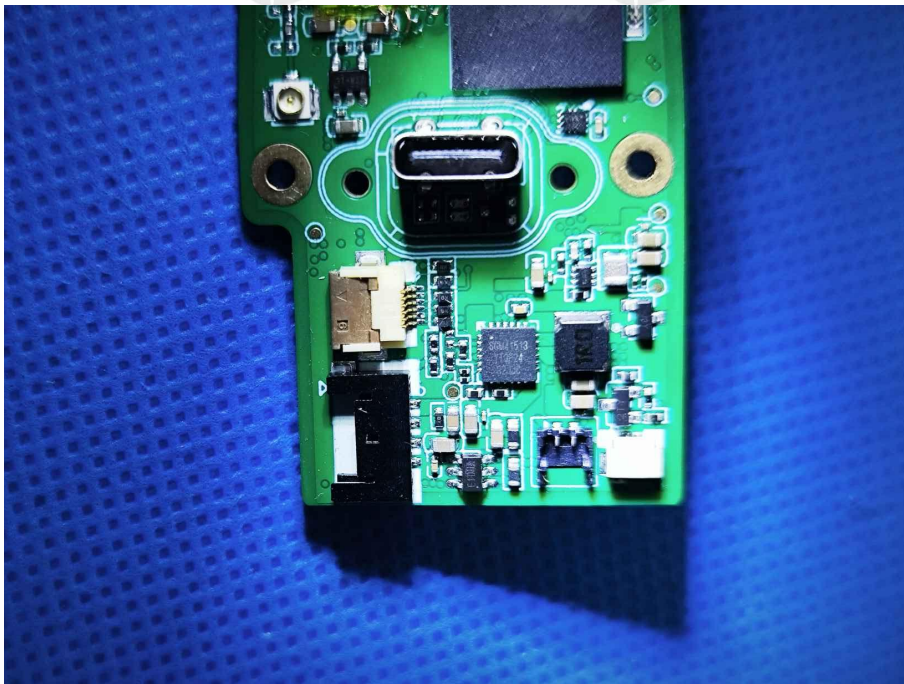

ZHONGHAN

FCC ID:2BH3D-CE650