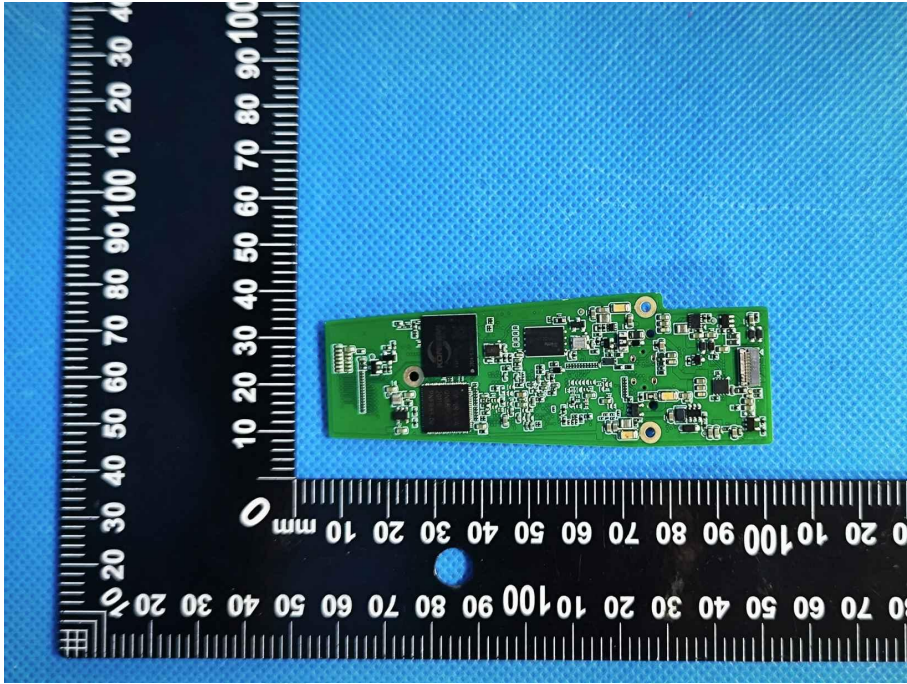

ZHONGHAN

FCC ID:2BH3D-CE650

EUT PHOTOS(Internal Photos)

ZHONGHAN

FCC ID:2BH3D-CE650

ZHONGHAN

FCC ID:2BH3D-CE650

ZHONGHAN