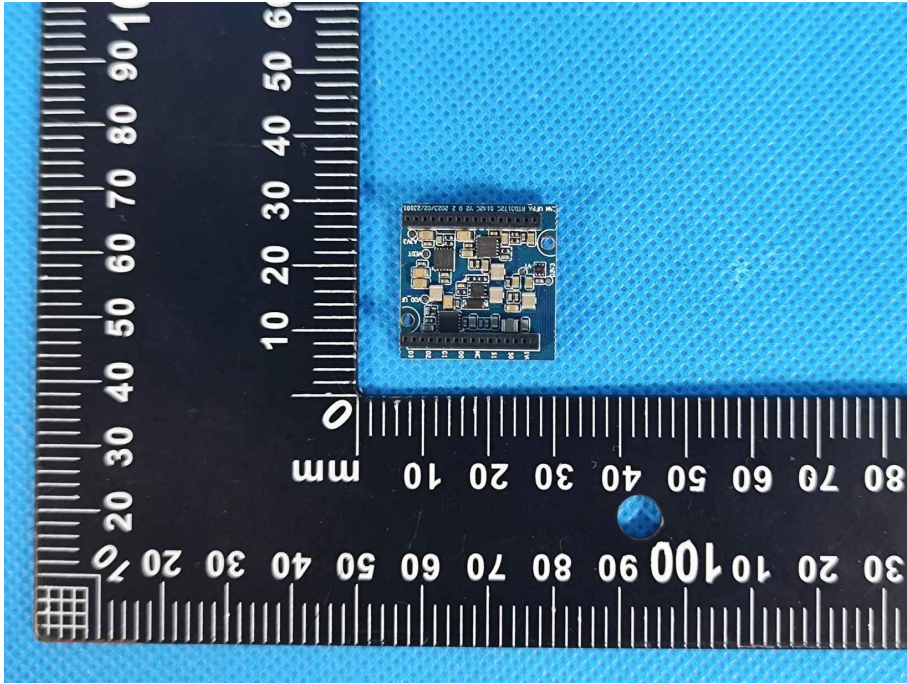

ZHONGHAN

FCC ID:2BH3D-CE650

EUT PHOTOS(Internal Photos)

ZHONGHAN

FCC ID:2BH3D-CE650

ZHONGHAN

FCC ID:2BH3D-CE650

ZHONGHAN

FCC ID:2BH3D-CE650

ZHONGHAN

FCC ID:2BH3D-CE650

ZHONGHAN

FCC ID:2BH3D-CE650

ZHONGHAN

FCC ID:2BH3D-CE650

ZHONGHAN