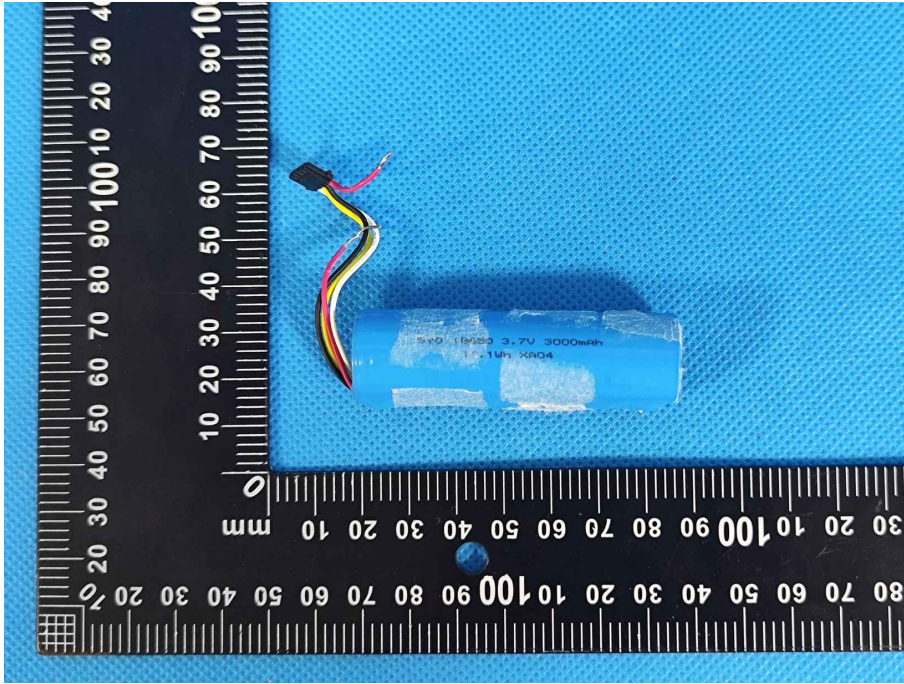

ZHONGHAN

FCC ID:2BH3D-CE650

***** END OF REPORT *****