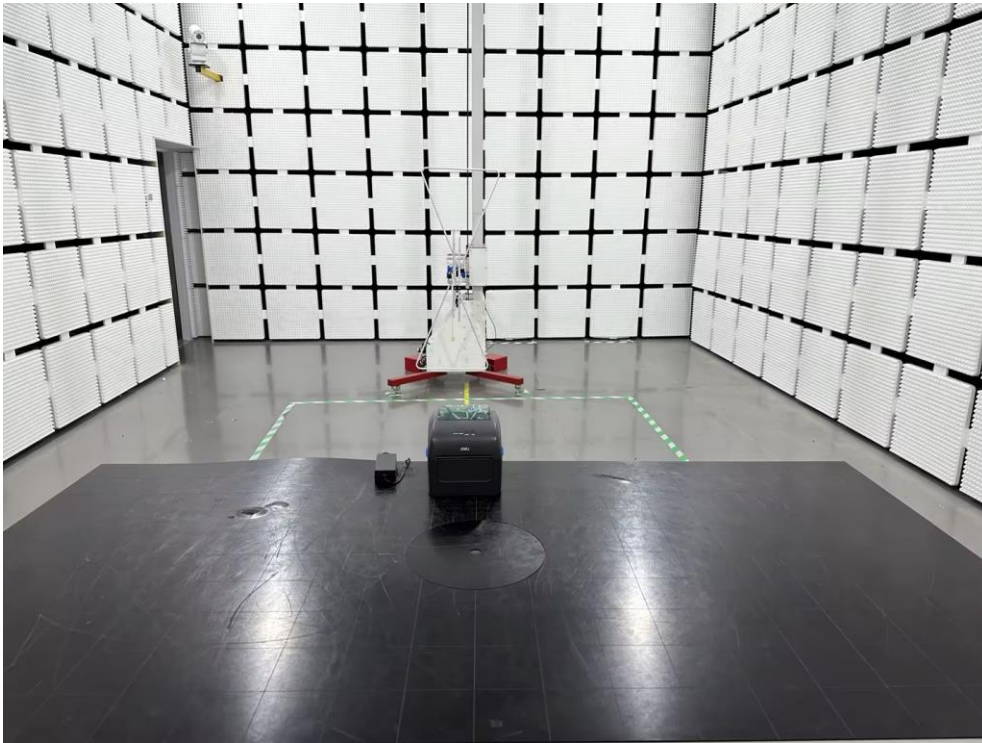

Appendix I Test Setup Photo

FCC ID: 2BGYA-S401

Spurious Radiation Emissions Test (<1G)

Spurious Radiation Emissions Test (>1G)

Conducted emission Test

-----End-----