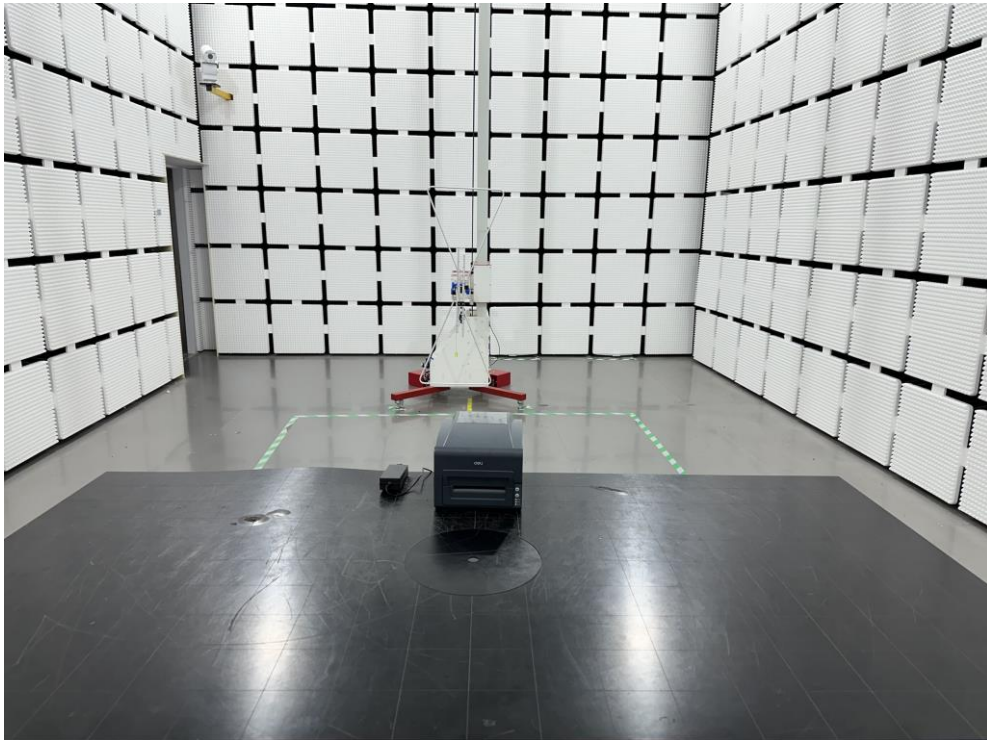

Appendix I Test Setup Photo

FCC ID: 2BGYA-S352

Spurious Radiation Emissions Test (<1G)

Spurious Radiation Emissions Test (>1G)

Conducted emission Test

-----End-----