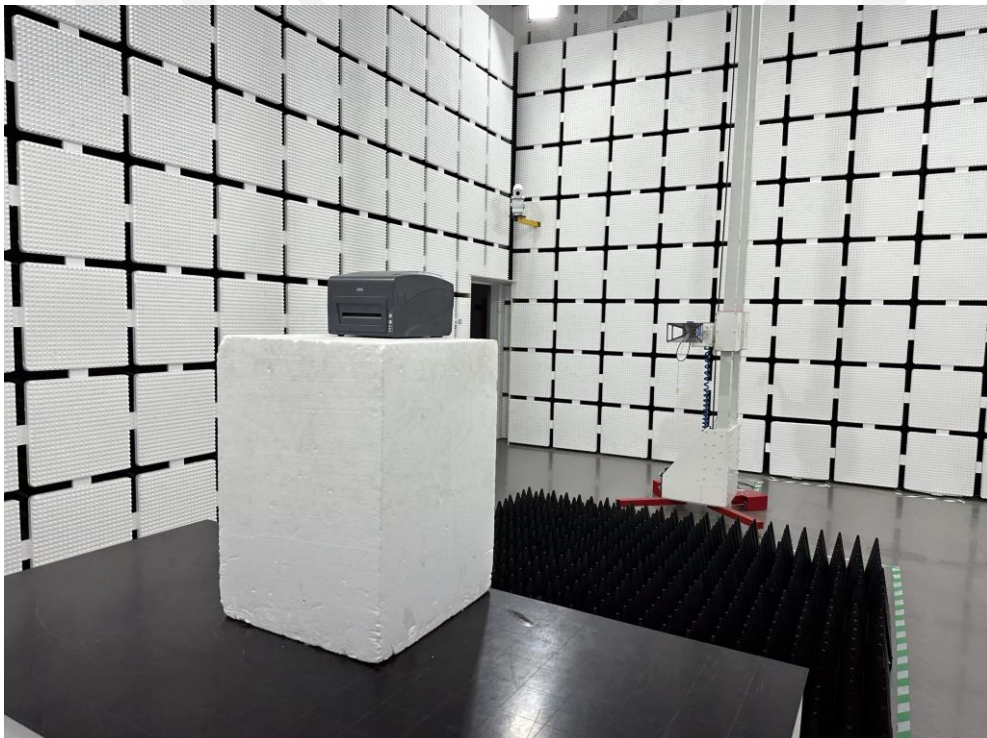

Appendix I Test Setup Photo

FCC ID: 2BGYA-S352

Spurious Radiation Emissions Test (<1G)

Spurious Radiation Emissions Test (>1G)

Conducted emission Test

-----End-----