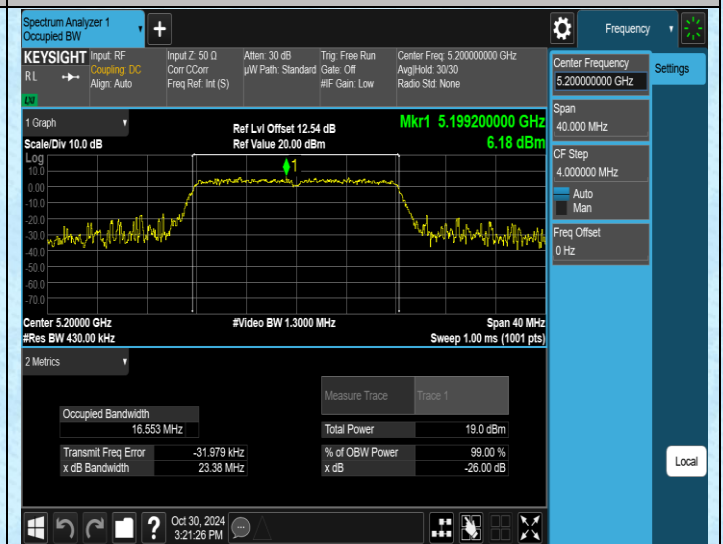

Test Graphs