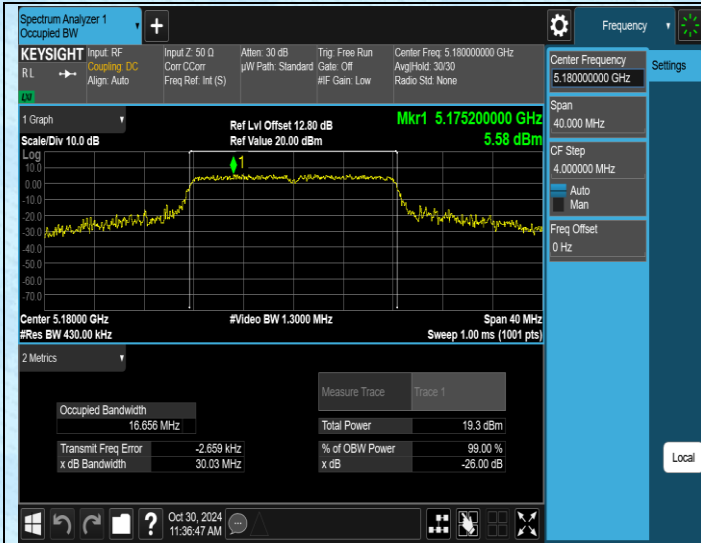

Test Graphs