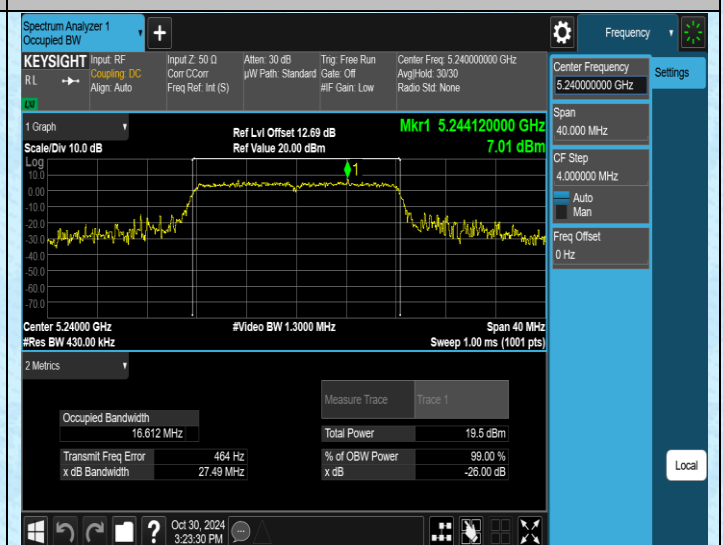

Test Graphs