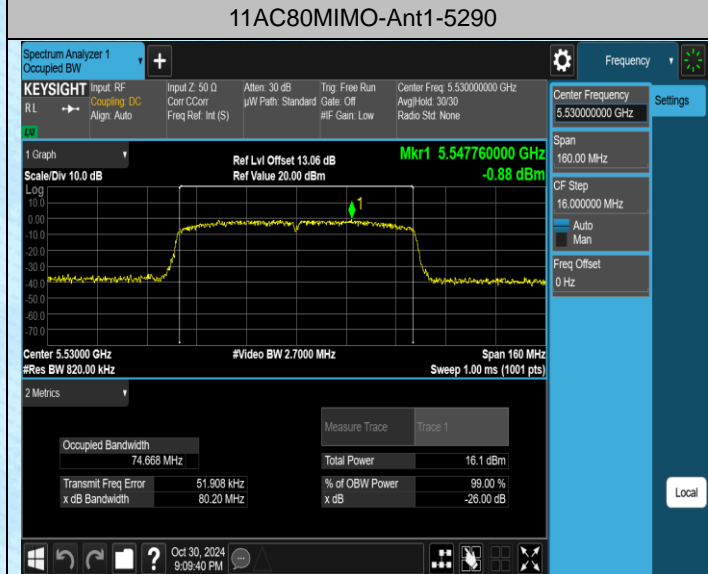

11AC40MIMO-Ant1-5310

11AC40MIMO-Ant2-5310

## AppendixA2: Occupied channel bandwidth