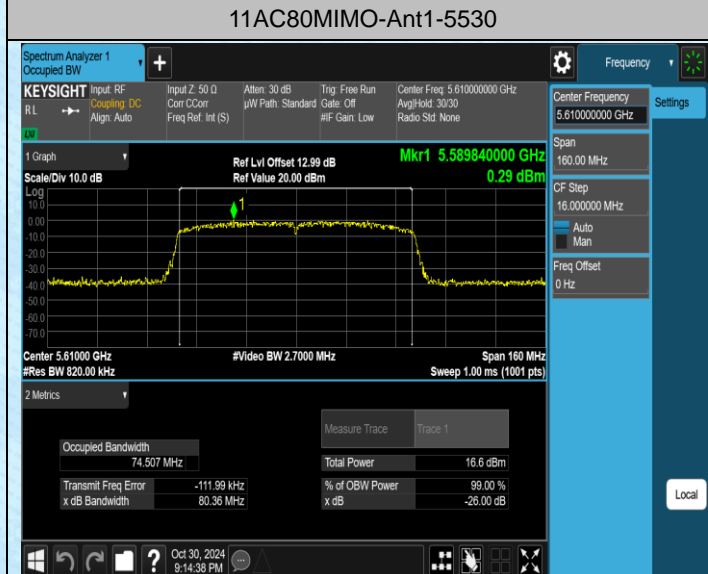

11AC40MIMO-Ant1-5310

11AC40MIMO-Ant2-5310

## AppendixA2: Occupied channel bandwidth