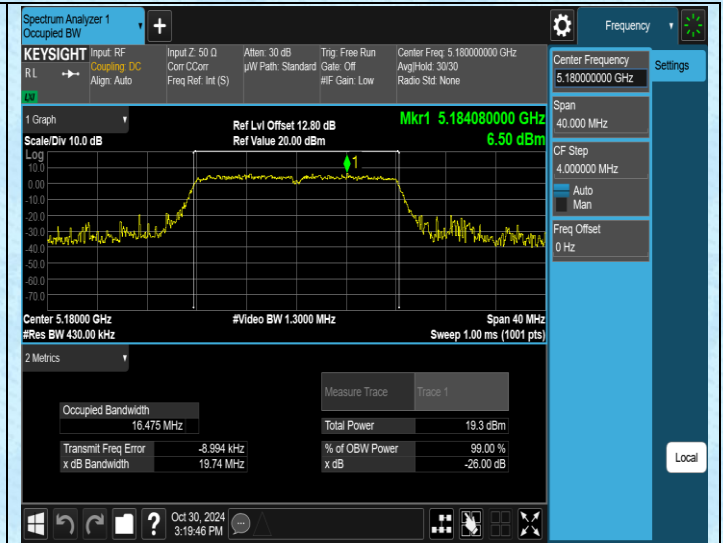

Test Graphs