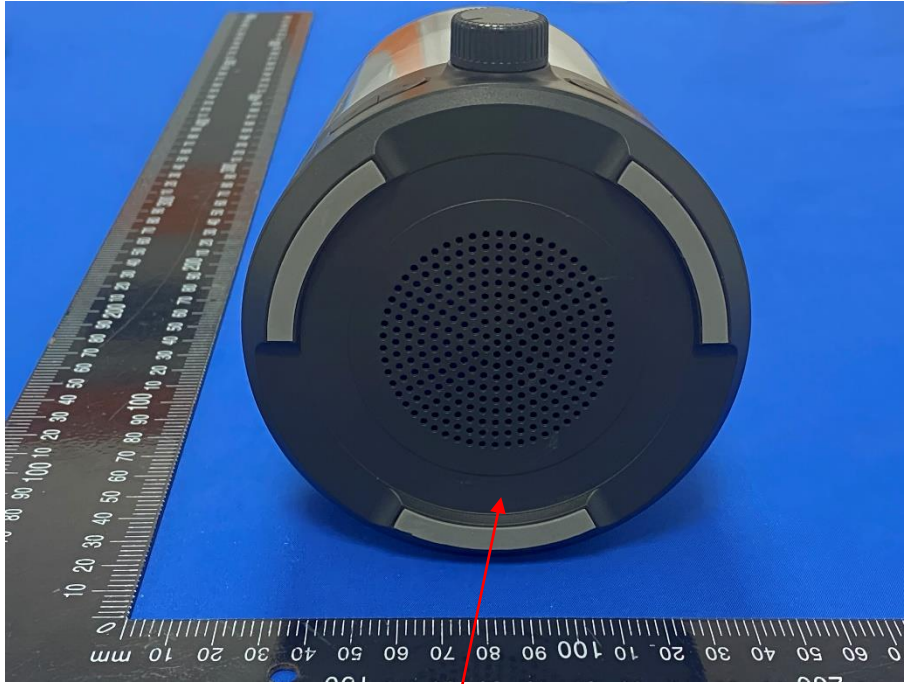

Label

Size: 40mm x10 mm

FCC ID: 2BGWY-T8