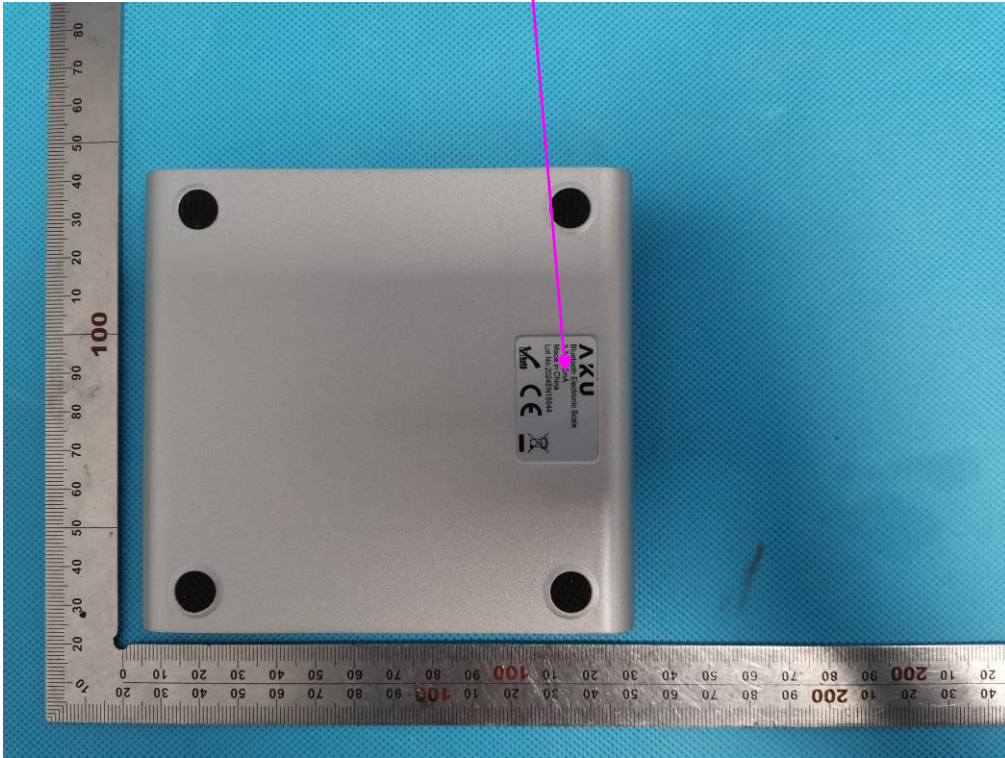

FCC ID Label Location

20mm&40mm

FCC ID: 2BGWO-AKU

IC: 32590-AKU

HVIN: AKU-MICRO-BLK

20mm&40mm
FCC ID: 2BGWO-AKU
IC: 32590-AKU
HVIN: AKU-MICRO-WHT

20mm&40mm
FCC ID: 2BGWO-AKU
IC: 32590-AKU
HVIN: AKU-MICRO-SIL

20mm&40mm
FCC ID: 2BGWO-AKU
IC: 32590-AKU
HVIN: AKU-MICRO-RED