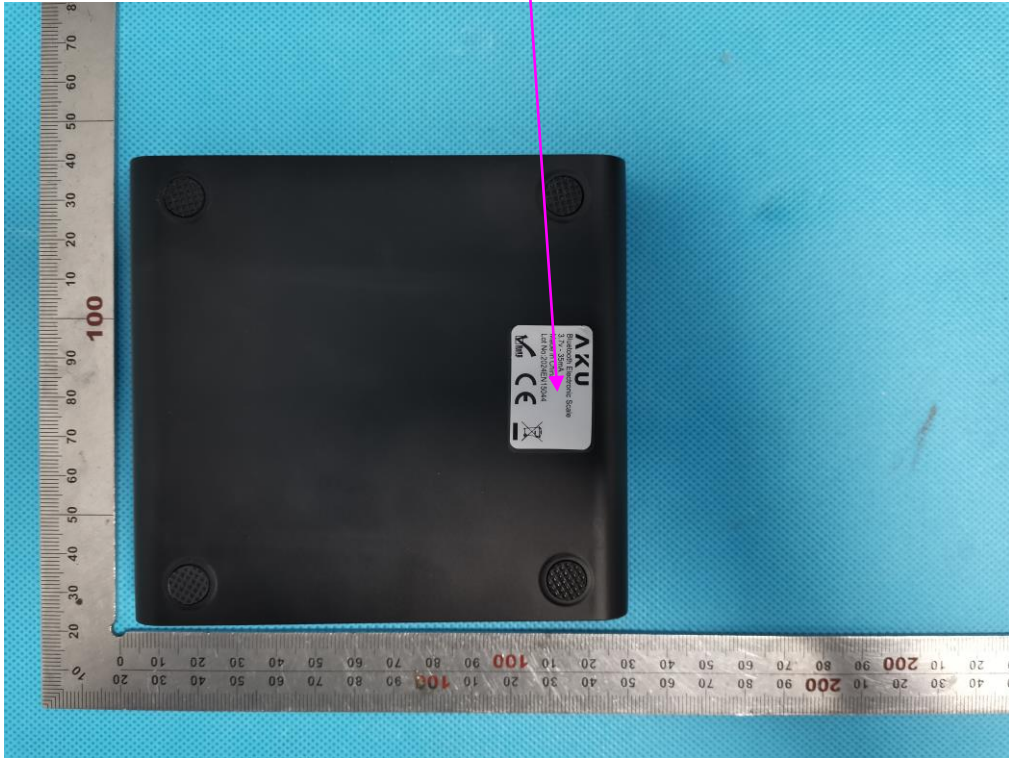

FCC ID Label Location

20mm&40mm

FCC ID: 2BGWO-AKU

IC: 32590-AKU

HVIN: AKU-MICRO-BLK

20mm&40mm
FCC ID: 2BGWO-AKU
IC: 32590-AKU
HVIN: AKU-MICRO-WHT

20mm&40mm
FCC ID: 2BGWO-AKU
IC: 32590-AKU
HVIN: AKU-MICRO-SIL

20mm&40mm
FCC ID: 2BGWO-AKU
IC: 32590-AKU
HVIN: AKU-MICRO-RED