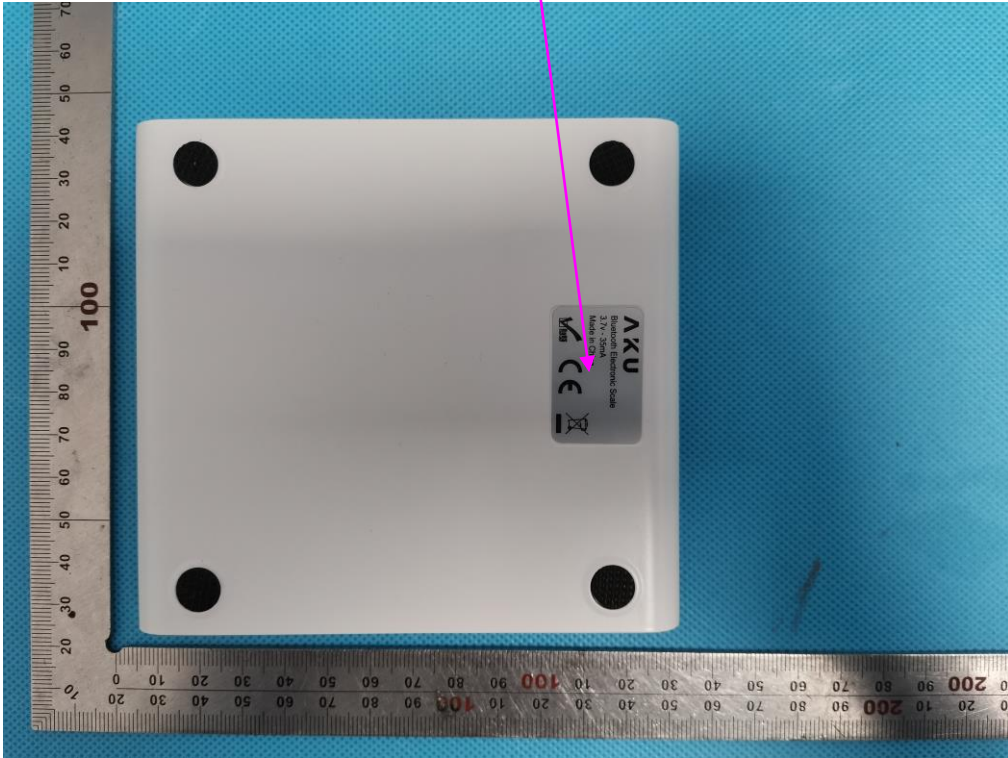

FCC ID Label Location

20mm&40mm

FCC ID: 2BGWO-AKU

IC: 32590-AKU

HVIN: AKU-MICRO-BLK

20mm&40mm
FCC ID: 2BGWO-AKU
IC: 32590-AKU
HVIN: AKU-MICRO-WHT

20mm&40mm
FCC ID: 2BGWO-AKU
IC: 32590-AKU
HVIN: AKU-MICRO-SIL

20mm&40mm
FCC ID: 2BGWO-AKU
IC: 32590-AKU
HVIN: AKU-MICRO-RED