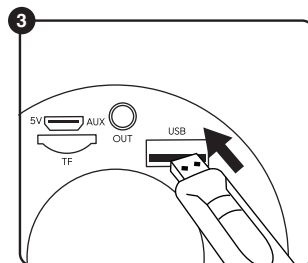

2 Once fully charged, the LED will turn off. Disconnect the cable.

3 Press and hold the **Power** button for 2 seconds to power on and off.

CONNECTING YOUR DEVICE

1 The microphone will default to Bluetooth mode. Go to your Bluetooth-enabled device's Bluetooth menu and select "FAO Microphone". (Max range: Up to 80 ft / 24.38 m)

2 You can also listen to music by plugging headphones into the AUX jack.

3 To play music from a USB drive, plug the USB flash drive into the USB-A port on the bottom of the microphone.

4 To play music from a TF card, plug the TF card into the TF card slot on the bottom of the microphone.