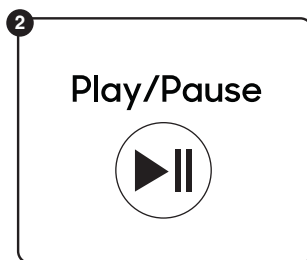

2 Once fully charged, the LED will turn off. Disconnect the cable.

3 Press and hold the **Power** button for 2 seconds to power on and off.

CONNECTING YOUR DEVICE

1 The microphone will default to Bluetooth mode. Go to your Bluetooth-enabled device's Bluetooth menu and select "FAO Microphone". (Max range: Up to 80 ft / 24.38 m)

2 You can also listen to music by plugging headphones into the AUX jack.

3 To play music from a USB drive, plug the USB flash drive into the USB-A port on the bottom of the microphone.

4 To play music from a TF card, plug the TF card into the TF card slot on the bottom of the microphone.

5 To change between Bluetooth, USB, and TF card modes, short press the power button after your device is connected.

CONTROLS

1 Press to go to the previous/next song.

2 Press to play/pause the music.

3 Press and hold to cycle through 4 voice-changing special effects. When the music is playing, short press to mute the music and press again to return to normal.