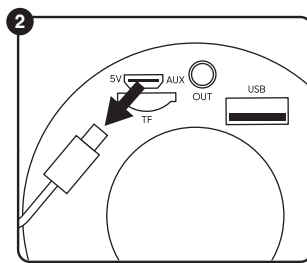

WARNING:

CHOKING HAZARD - Small Parts.
Not for Children under 3 years of age.

BLUETOOTH KARAOKE MICROPHONE WITH VOCAL EFFECTS

AGES
6+

GETTING STARTED

1 Insert the USB-C cable into the charging port. Insert the USB-A side into a power source. The LED near the charging port will turn on.

2 Once fully charged, the LED will turn off. Disconnect the cable.

3 Press and hold the **Power** button for 2 seconds to power on and off.

CONNECTING YOUR DEVICE

1 The microphone will default to Bluetooth mode. Go to your Bluetooth-enabled device's Bluetooth menu and select "FAO Microphone". (Max range: Up to 80 ft / 24.38 m)