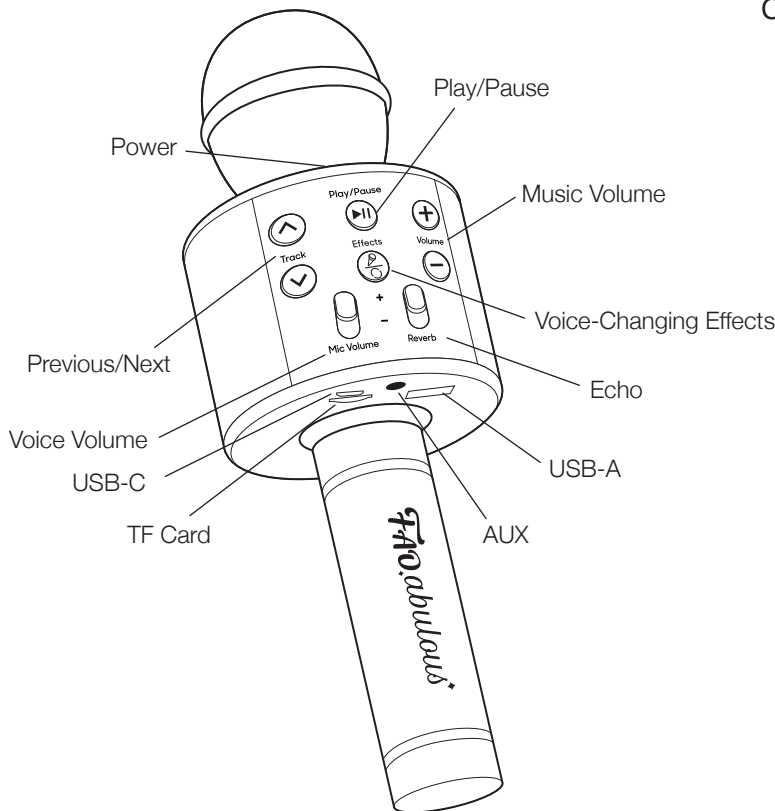

BLUETOOTH KARAOKE MICROPHONE WITH VOCAL EFFECTS

AGES
6+

CONTENTS

1 Microphone

1 USB-C to USB-A Power Cable

SAFETY WARNINGS

- Adult supervision required.
- Microphone is not water resistant. Do not expose to liquids other than to a damp cloth.
- Do not ingest any items included in this set.
- Use this product only for its intended purpose. Do not use attachments of any kind.
- Inspect product before every use. If product appears damaged in any manner, discontinue use and discard immediately.
- Put this product into its package when not in use and store in a cool, dry location protected from direct sunlight.