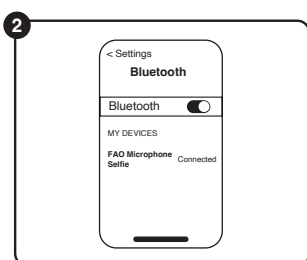

5 To change between Bluetooth, USB, and TF card modes, short press the power button after your device is connected.

CONTROLS

1 Press to go to the previous/next song.

2 Press to play/pause the music.

3 Press and hold to cycle through 4 voice-changing special effects. When the music is playing, short press to mute the music and press again to return to normal.

4 Press to control the music volume.

5 Slide to control your voice's volume.

6 Slide to control the echo effect. **TIP:** Echo works best when Mic Volume is not at the max.

SELFIE MODE

1 After powering on the microphone, short press the **Power** button 1 time.