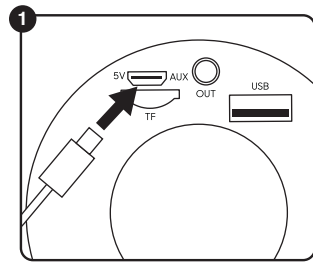

WARNING:

CHOKING HAZARD - Small Parts.
Not for Children under 3 years of age.

BLUETOOTH KARAOKE MICROPHONE WITH VOCAL EFFECTS

AGES
6+

GETTING STARTED

1 Insert the USB-C cable into the charging port. Insert the USB-A side into a power source. The LED near the charging port will turn on.

2 Once fully charged, the LED will turn off. Disconnect the cable.

3 Press and hold the **Power** button for 2 seconds to power on and off.

CONNECTING YOUR DEVICE

1 The microphone will default to Bluetooth mode. Go to your Bluetooth-enabled device's Bluetooth menu and select "FAO Microphone". (Max range: Up to 80 ft / 24.38 m)