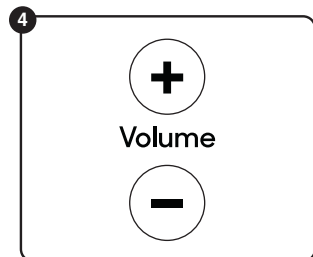

2 You can also listen to music by plugging headphones into the AUX jack.

3 To play music from a USB drive, plug the USB flash drive into the USB-A port on the bottom of the microphone.

4 To play music from a TF card, plug the TF card into the TF card slot on the bottom of the microphone.

5 To change between Bluetooth, USB, and TF card modes, short press the power button after your device is connected.

CONTROLS

1 Press to go to the previous/next song.

2 Press to play/pause the music.

3 Press and hold to cycle through 4 voice-changing special effects. When the music is playing, short press to mute the music and press again to return to normal.

4 Press to control the music volume.

5 Slide to control your voice's volume.

6 Slide to control the echo effect. **TIP:** Echo works best when Mic Volume is not at the max.

SELFIE MODE

1 After powering on the microphone, short press the **Power** button 1 time.