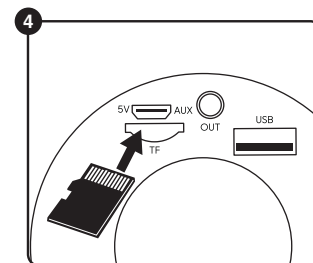

2 Once fully charged, the LED will turn off. Disconnect the cable.

3 Press and hold the **Power** button for 2 seconds to power on and off.

CONNECTING YOUR DEVICE

1 The microphone will default to Bluetooth mode. Go to your Bluetooth-enabled device's Bluetooth menu and select "FAO Microphone". (Max range: Up to 80 ft / 24.38 m)

2 You can also listen to music by plugging headphones into the AUX jack.

3 To play music from a USB drive, plug the USB flash drive into the USB-A port on the bottom of the microphone.

4 To play music from a TF card, plug the TF card into the TF card slot on the bottom of the microphone.