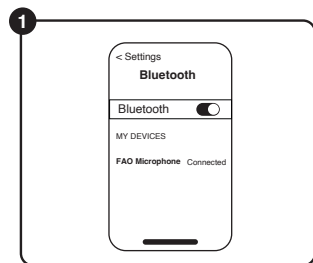

WARNING:

CHOKING HAZARD - Small Parts.
Not for Children under 3 years of age.

BLUETOOTH KARAOKE MICROPHONE WITH VOCAL EFFECTS

AGES
6+

GETTING STARTED

1 Insert the USB-C cable into the charging port. Insert the USB-A side into a power source. The LED near the charging port will turn on.

2 Once fully charged, the LED will turn off. Disconnect the cable.

3 Press and hold the **Power** button for 2 seconds to power on and off.

CONNECTING YOUR DEVICE

1 The microphone will default to Bluetooth mode. Go to your Bluetooth-enabled device's Bluetooth menu and select "FAO Microphone". (Max range: Up to 80 ft / 24.38 m)