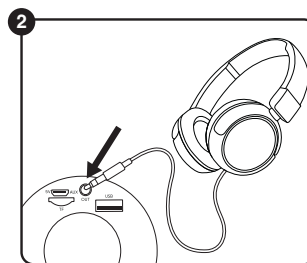

WARNING:

CHOKING HAZARD - Small Parts.
Not for Children under 3 years of age.

BLUETOOTH KARAOKE MICROPHONE WITH VOCAL EFFECTS

AGES
6+

GETTING STARTED

1 Insert the USB-C cable into the charging port. Insert the USB-A side into a power source. The LED near the charging port will turn on.

2 Once fully charged, the LED will turn off. Disconnect the cable.

3 Press and hold the **Power** button for 2 seconds to power on and off.

CONNECTING YOUR DEVICE

1 The microphone will default to Bluetooth mode. Go to your Bluetooth-enabled device's Bluetooth menu and select "FAO Microphone". (Max range: Up to 80 ft / 24.38 m)

2 You can also listen to music by plugging headphones into the AUX jack.

3 To play music from a USB drive, plug the USB flash drive into the USB-A port on the bottom of the microphone.

4 To play music from a TF card, plug the TF card into the TF card slot on the bottom of the microphone.