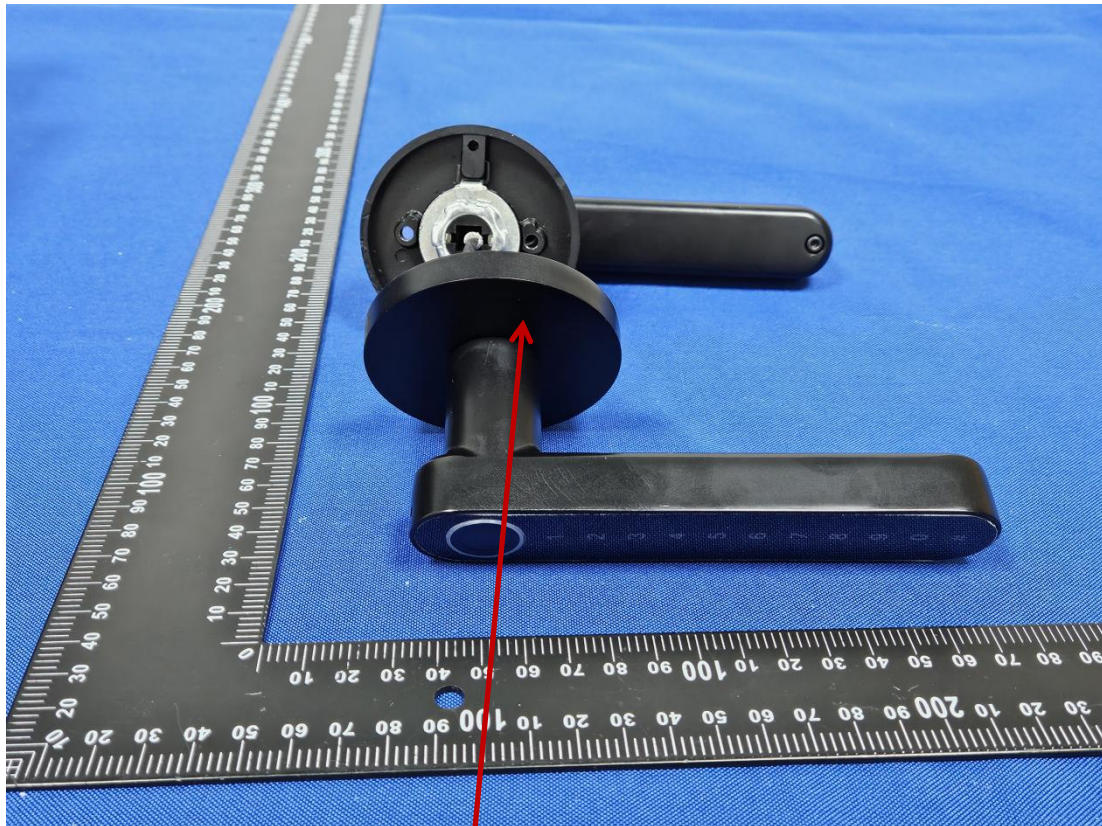

Lable:

Smart lock

Model: Handle lock

FCC ID: 2BGVD-HANDLELOCK