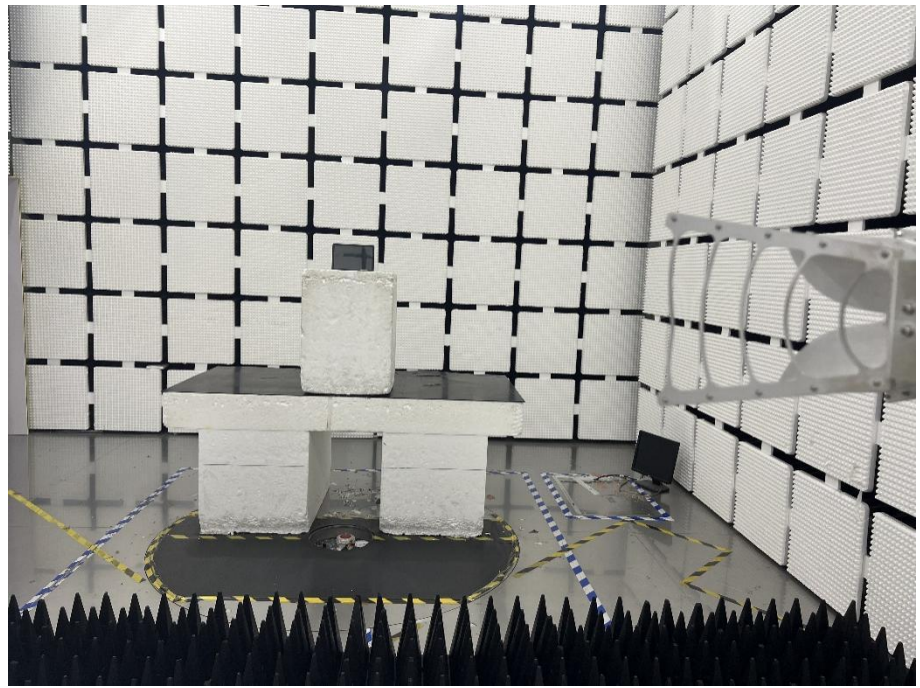

EXHIBIT 4 - TEST SETUP PHOTOGRAPHS

Conducted Emission Test Setup

Radiation Emission Test Setup (Below 30MHz)

Radiation Emission Test Setup (30MHz to 1GHz)

Radiation Emission Test Setup (1GHz to 18GHz)

**Radiation Emission Test
Setup (Above 18GHz)**