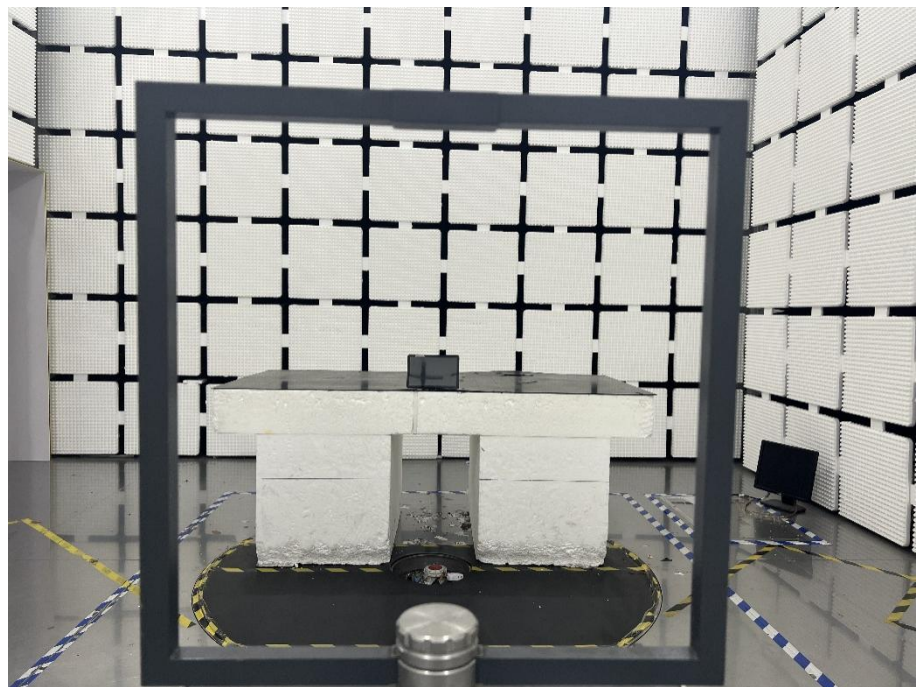

EXHIBIT 4 - TEST SETUP PHOTOGRAPHS

Conducted Emission Test Setup

Radiation Emission Test Setup (Below 30MHz)

Radiation Emission Test Setup (30MHz to 1GHz)

Radiation Emission Test Setup (1GHz to 18GHz)

**Radiation Emission Test
Setup (Above 18GHz)**