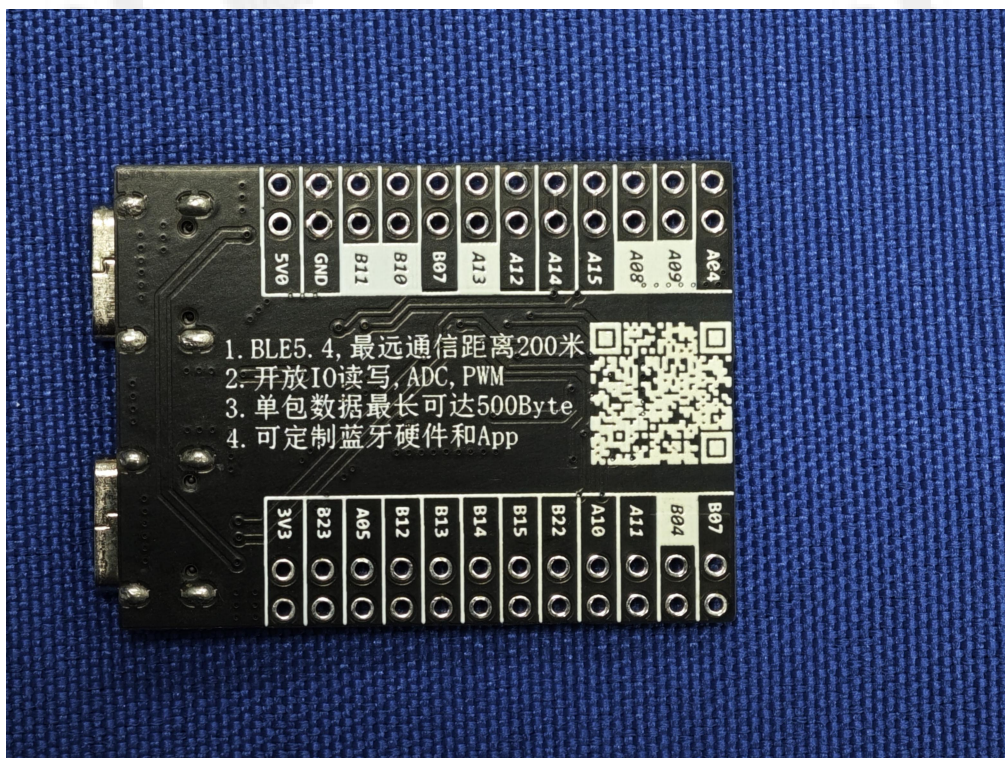

Internal Photos of EUT

Bluetooth Antenna