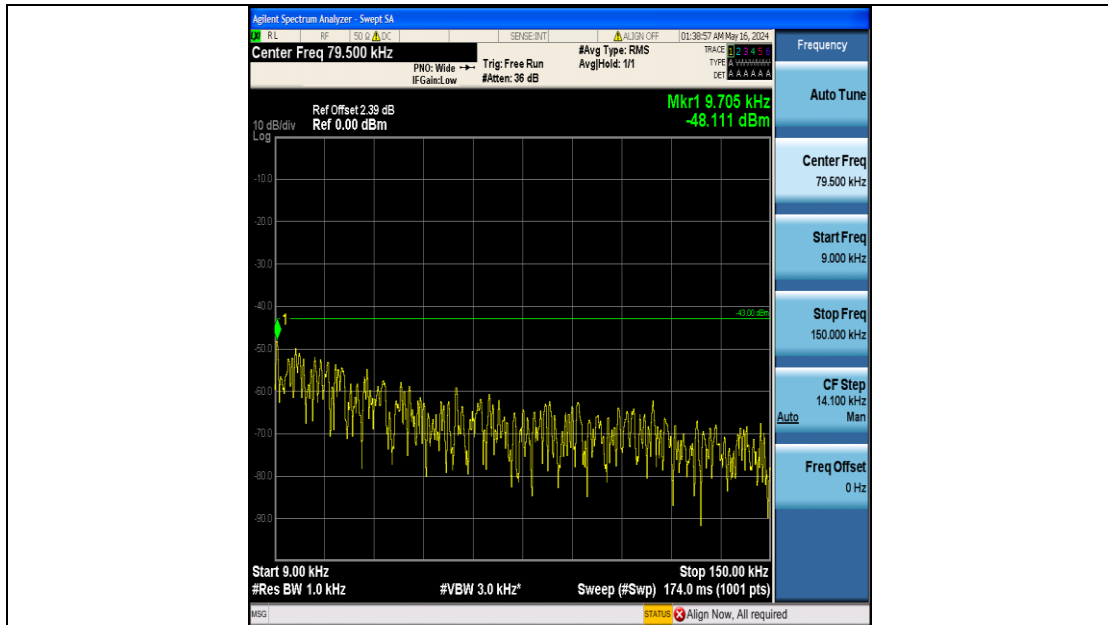

Band66_15MHz_QPSK_132597_75RB#0_1000~3000_1000~3000

Band66_15MHz_QPSK_132597_75RB#0_3000~20000_3000~20000

Band66_15MHz_16QAM_132047_75RB#0_0.009~0.15_0.009~0.15

Band66_15MHz_16QAM_132047_75RB#0_0.15~30_0.15~30