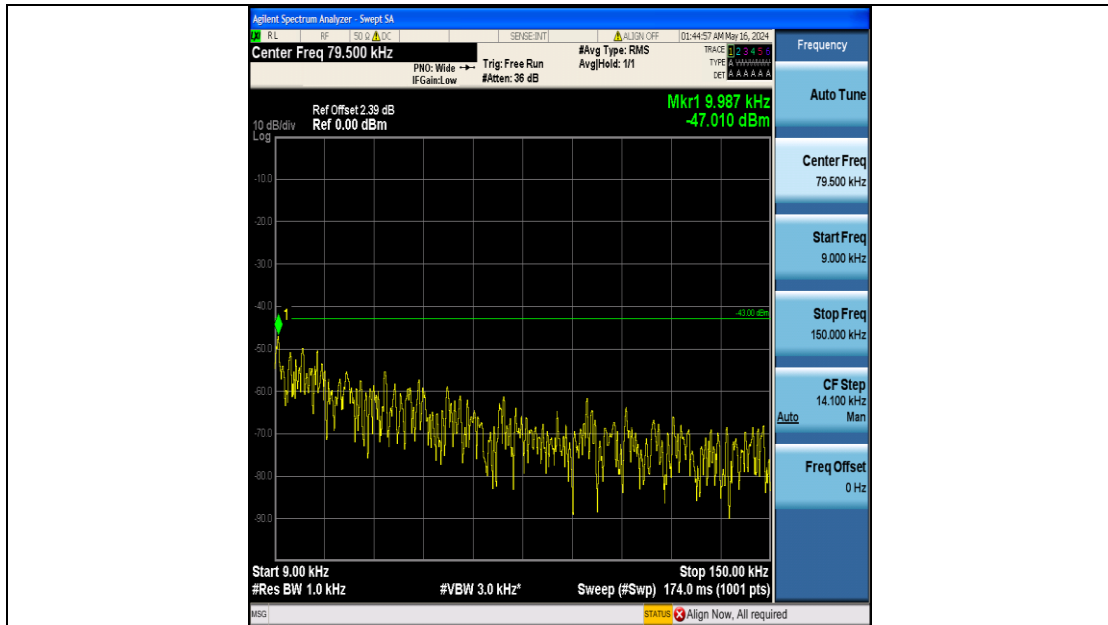

Band66_15MHz_16QAM_132322_75RB#0_0.15~30_0.15~30

Band66_15MHz_16QAM_132322_75RB#0_30~1000_30~1000

Band66_15MHz_16QAM_132322_75RB#0_1000~3000_1000~3000

Band66_15MHz_16QAM_132322_75RB#0_3000~20000_3000~20000