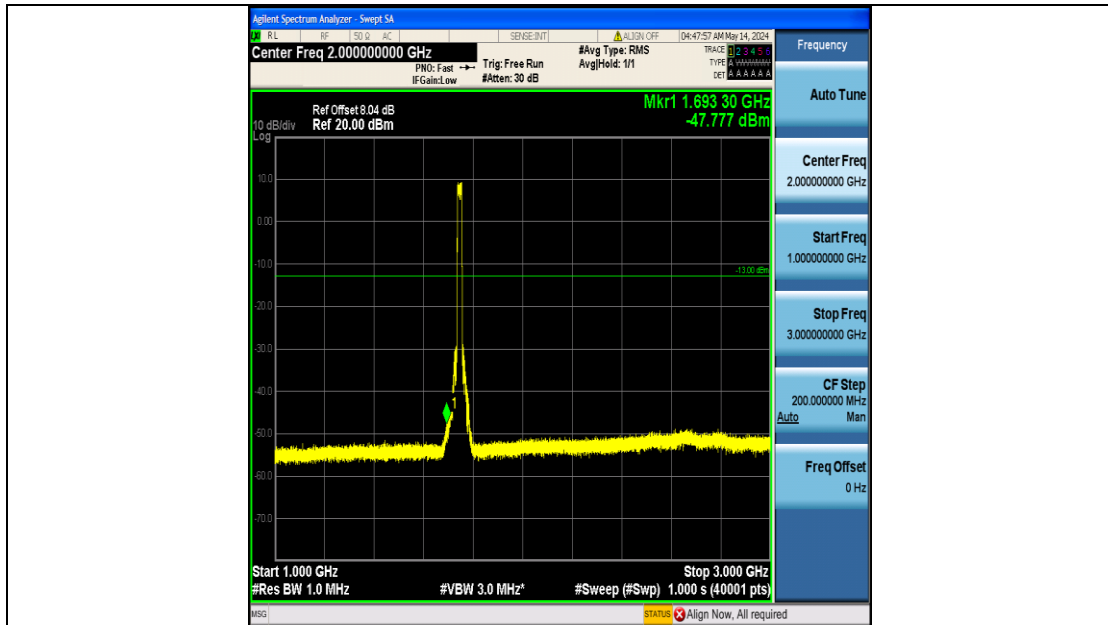

Band66_20MHz_16QAM_132072_100RB#0_3000~20000_3000~20000

Band66_20MHz_16QAM_132322_100RB#0_0.009~0.15_0.009~0.15

Band66_20MHz_16QAM_132322_100RB#0_0.15~30_0.15~30

Band66_20MHz_16QAM_132322_100RB#0_30~1000_30~1000