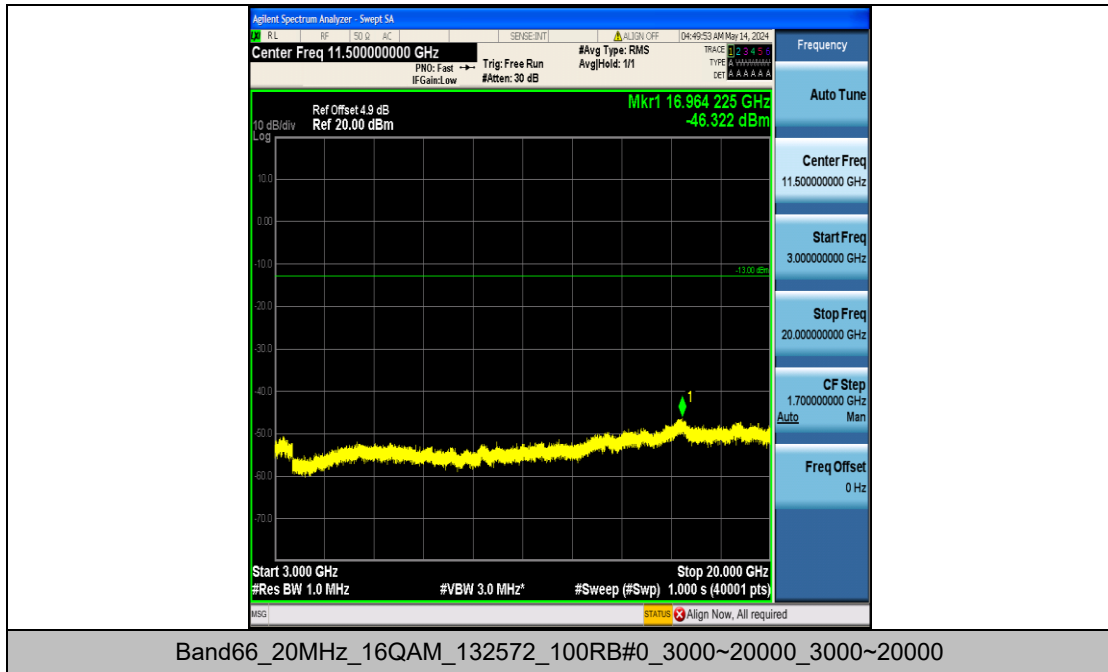

Band66_20MHz_16QAM_132572_100RB#0_1000~3000_1000~3000