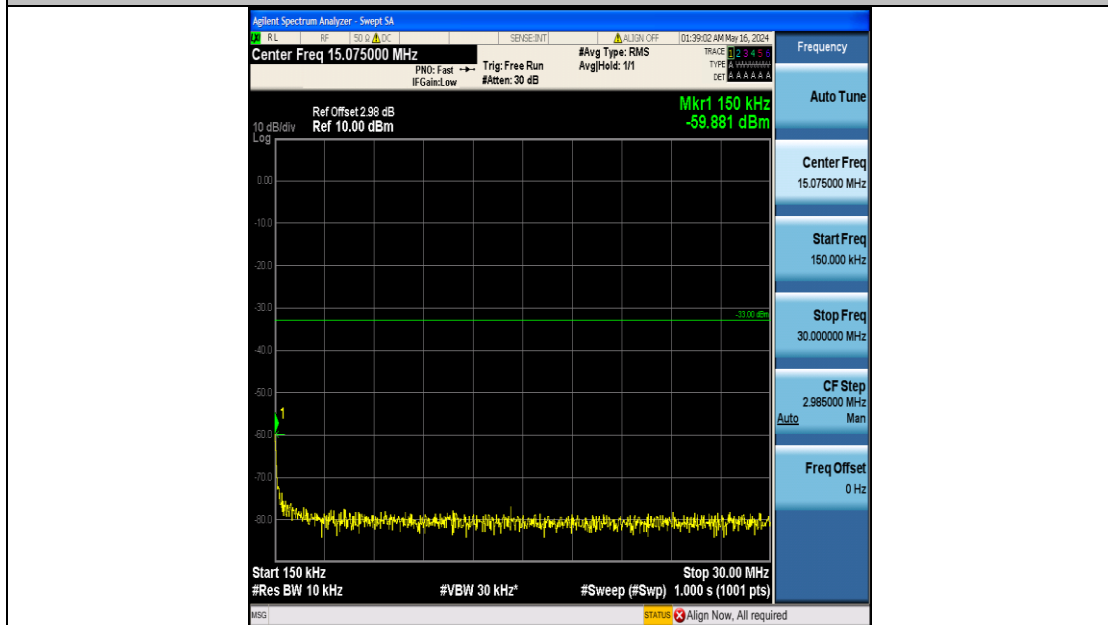

Band66_15MHz_QPSK_132597_75RB#0_1000~3000_1000~3000

Band66_15MHz_QPSK_132597_75RB#0_3000~20000_3000~20000

Band66_15MHz_16QAM_132047_75RB#0_0.009~0.15_0.009~0.15

Band66_15MHz_16QAM_132047_75RB#0_0.15~30_0.15~30