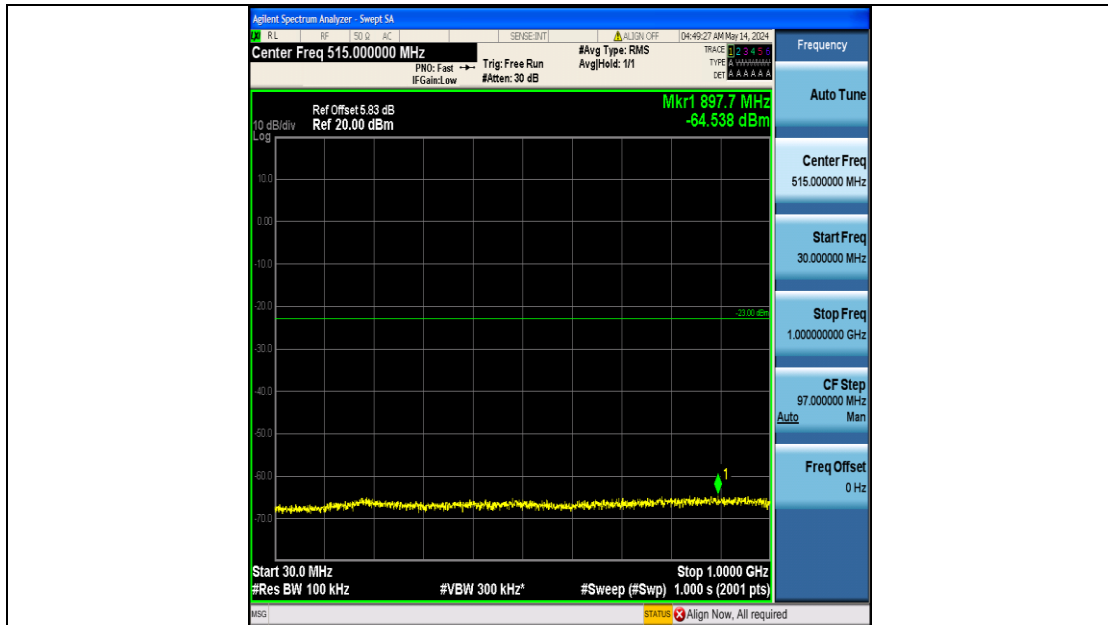

Band66_20MHz_16QAM_132322_100RB#0_1000~3000_1000~3000

Band66_20MHz_16QAM_132322_100RB#0_3000~20000_3000~20000

Band66_20MHz_16QAM_132572_100RB#0_0.009~0.15_0.009~0.15

Band66_20MHz_16QAM_132572_100RB#0_0.15~30_0.15~30