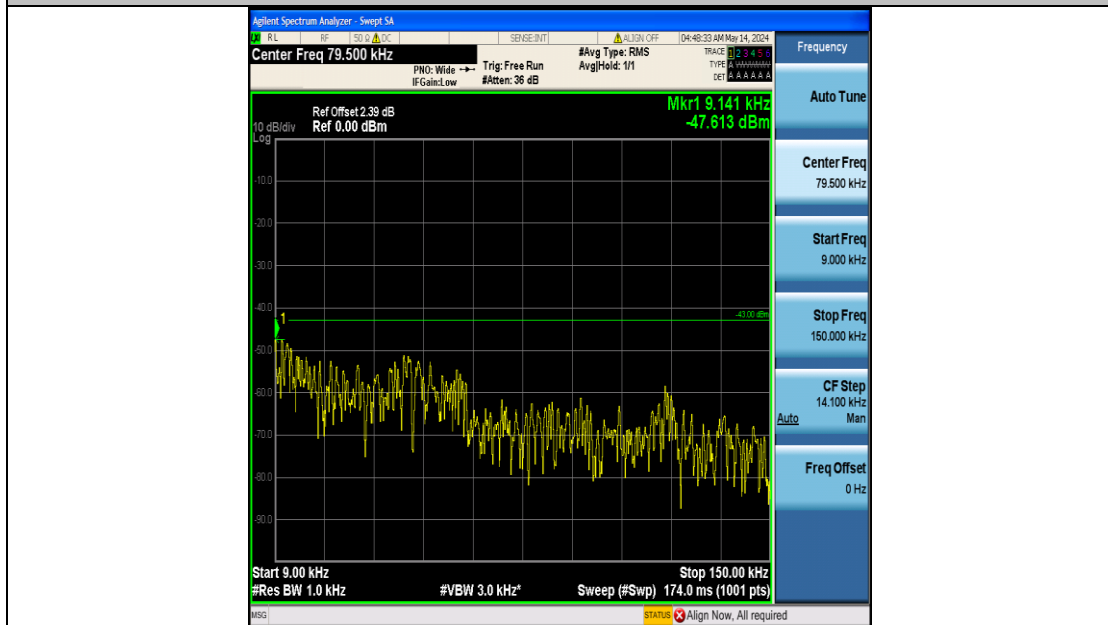

Band66_20MHz_QPSK_132322_100RB#0_3000~20000_3000~20000