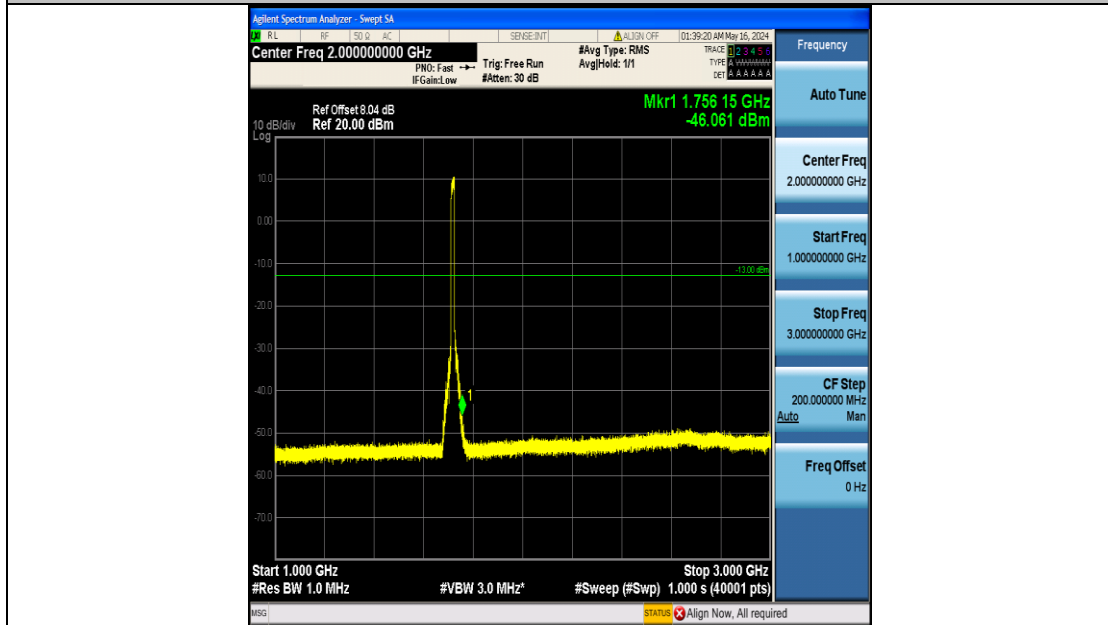

Band66_15MHz_16QAM_132047_75RB#0_30~1000_30~1000