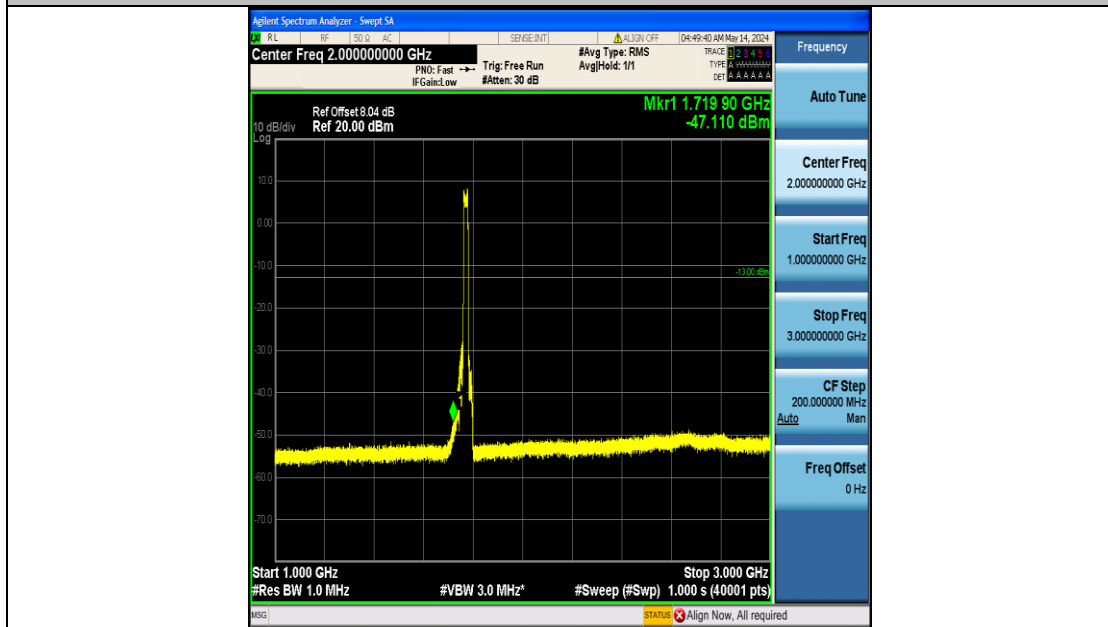

Band66_20MHz_16QAM_132572_100RB#0_30~1000_30~1000