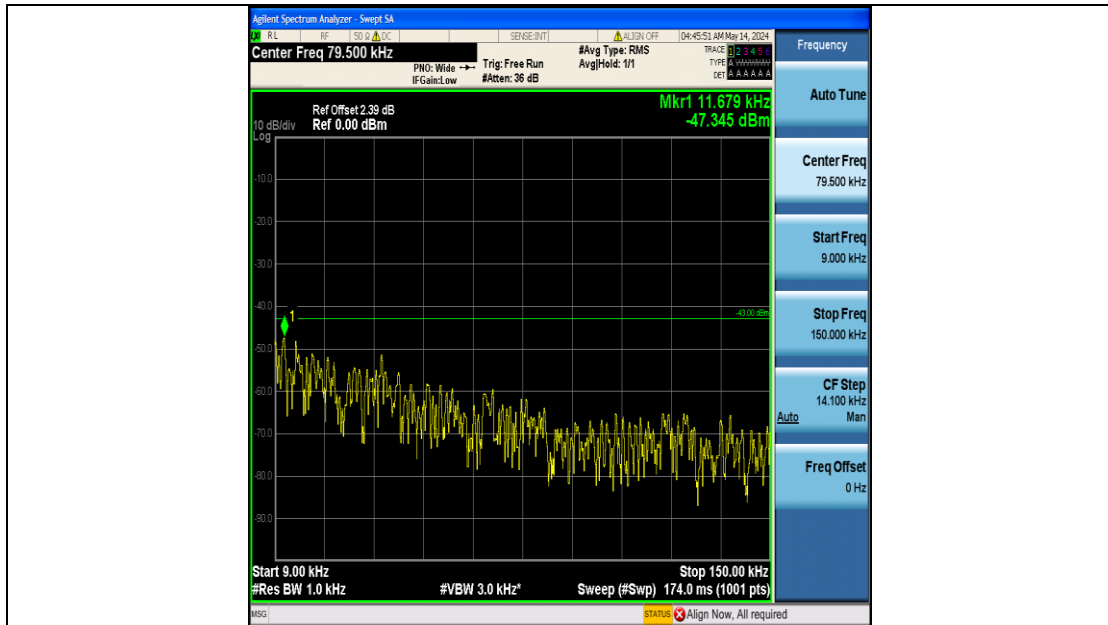

Band66_20MHz_QPSK_132572_100RB#0_0.15~30_0.15~30

Band66_20MHz_QPSK_132572_100RB#0_30~1000_30~1000

Band66_20MHz_QPSK_132572_100RB#0_1000~3000_1000~3000

Band66_20MHz_QPSK_132572_100RB#0_3000~20000_3000~20000