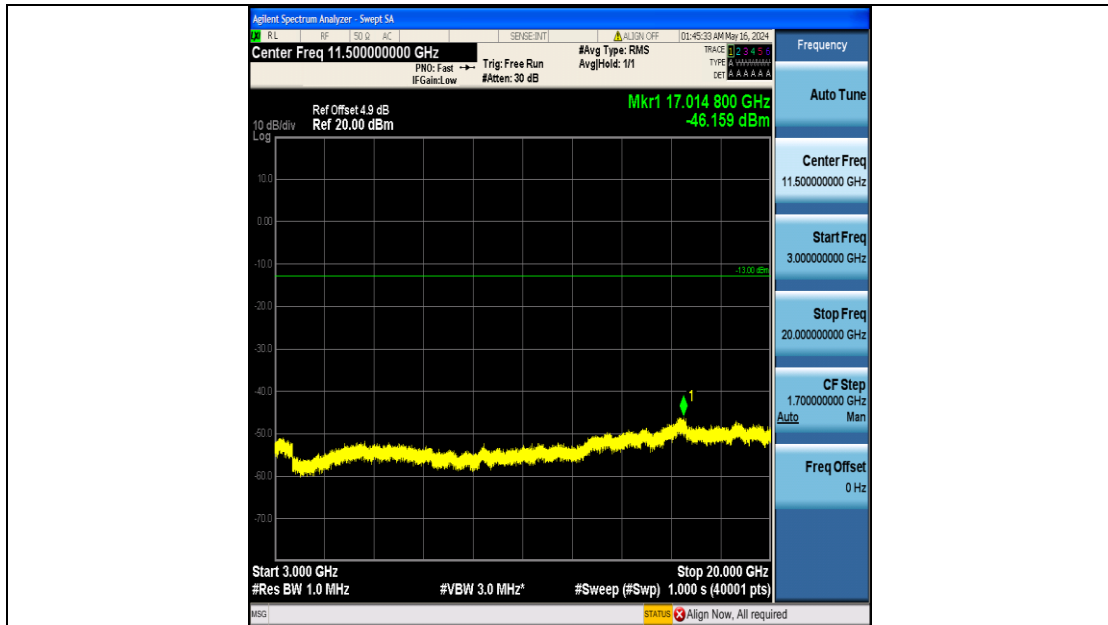

Band66_15MHz_16QAM_132597_75RB#0_0.009~0.15_0.009~0.15

Band66_15MHz_16QAM_132597_75RB#0_0.15~30_0.15~30

Band66_15MHz_16QAM_132597_75RB#0_30~1000_30~1000

Band66_15MHz_16QAM_132597_75RB#0_1000~3000_1000~3000