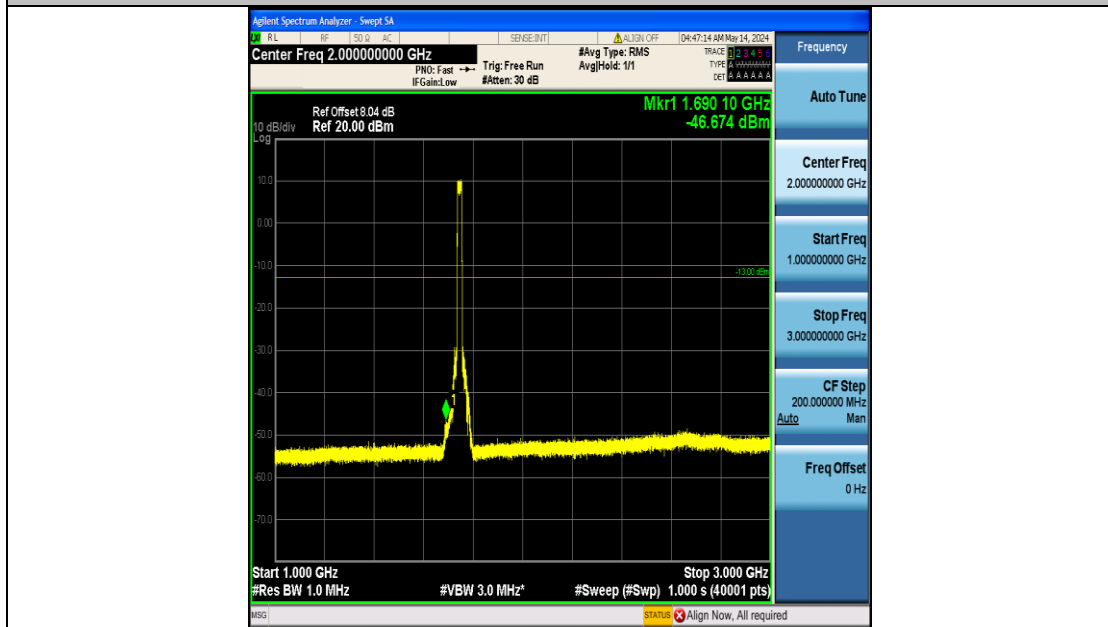

Band66_20MHz_QPSK_132322_100RB#0_30~1000_30~1000