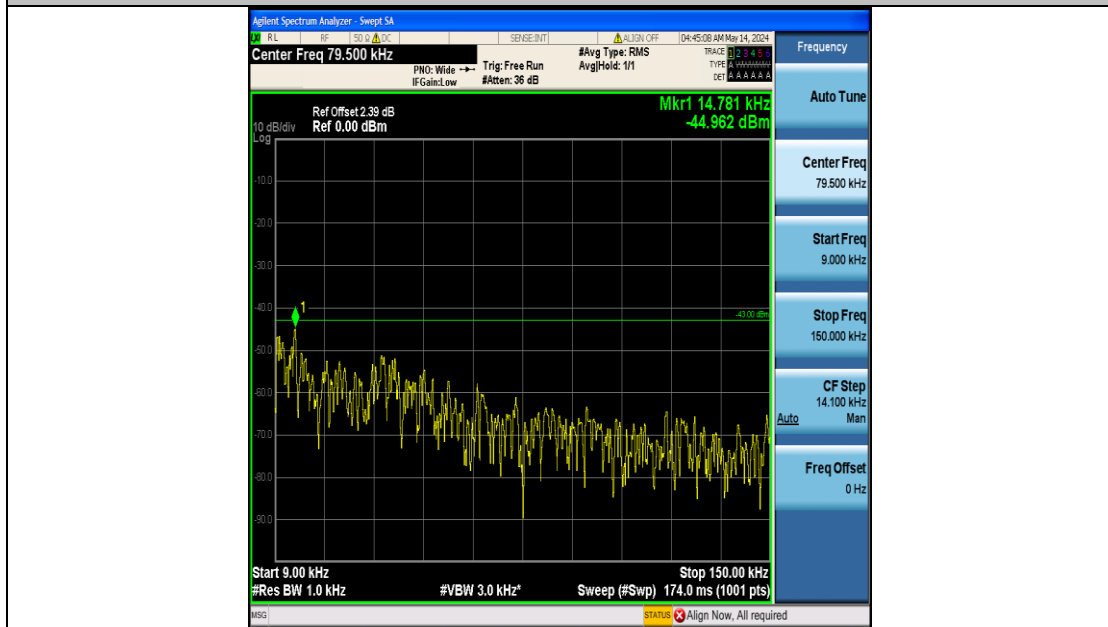

Band66_15MHz_16QAM_132597_75RB#0_3000~20000_3000~20000