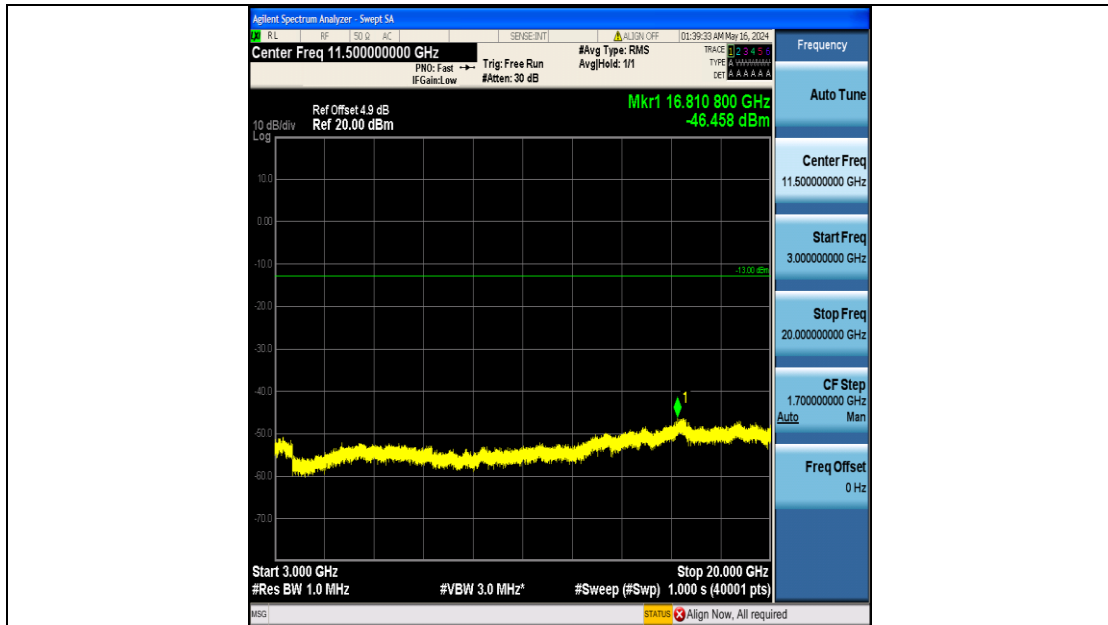

Band66_15MHz_16QAM_132047_75RB#0_1000~3000_1000~3000