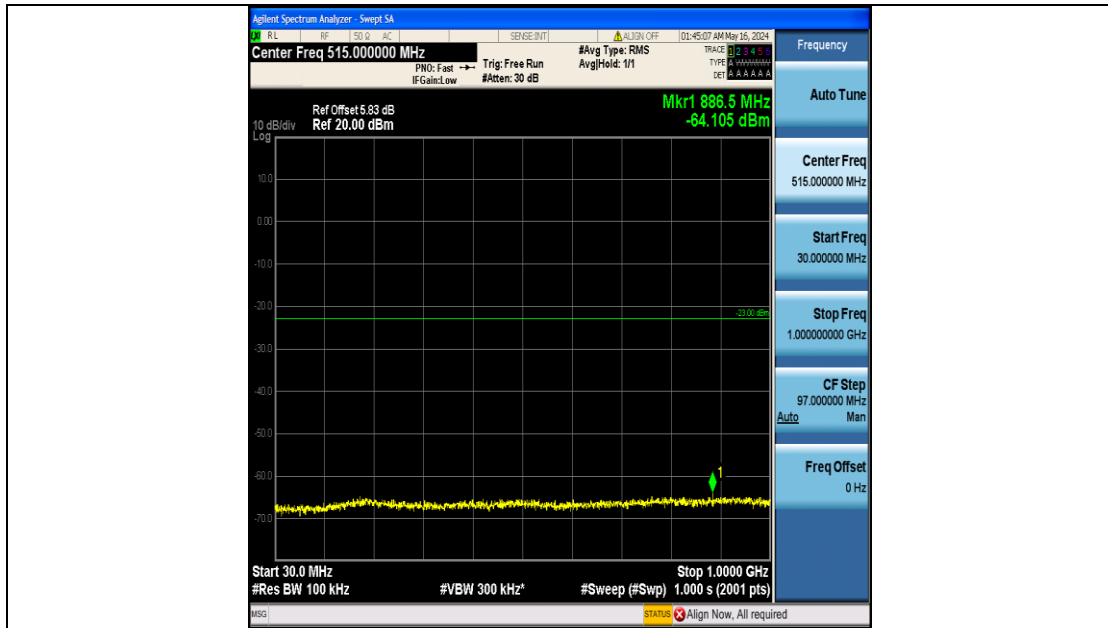

Band66_15MHz_16QAM_132597_75RB#0_0.15~30_0.15~30