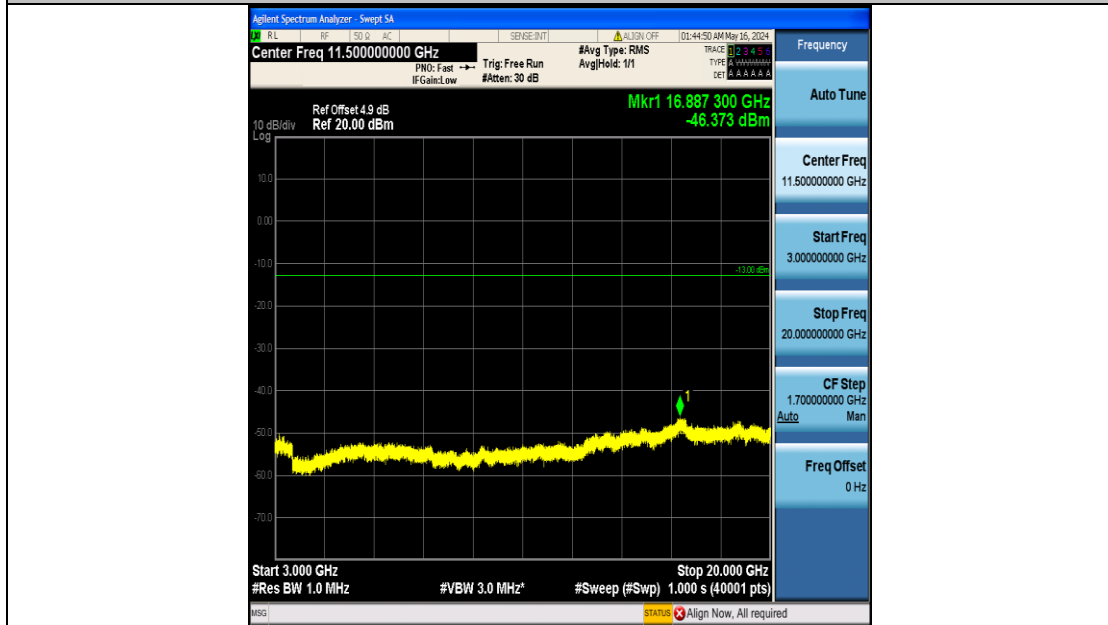

Band66_15MHz_QPSK_132597_75RB#0_1000~3000_1000~3000

Band66_15MHz_QPSK_132597_75RB#0_3000~20000_3000~20000

Band66_15MHz_16QAM_132047_75RB#0_0.009~0.15_0.009~0.15

Band66_15MHz_16QAM_132047_75RB#0_0.15~30_0.15~30