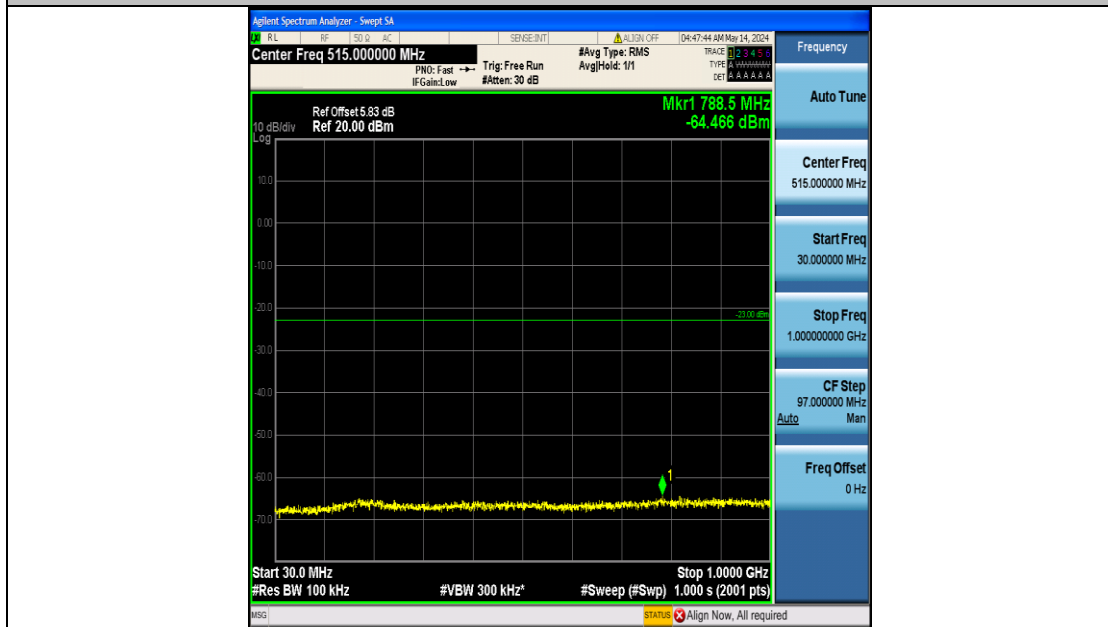

Band66_20MHz_16QAM_132322_100RB#0_0.15~30_0.15~30