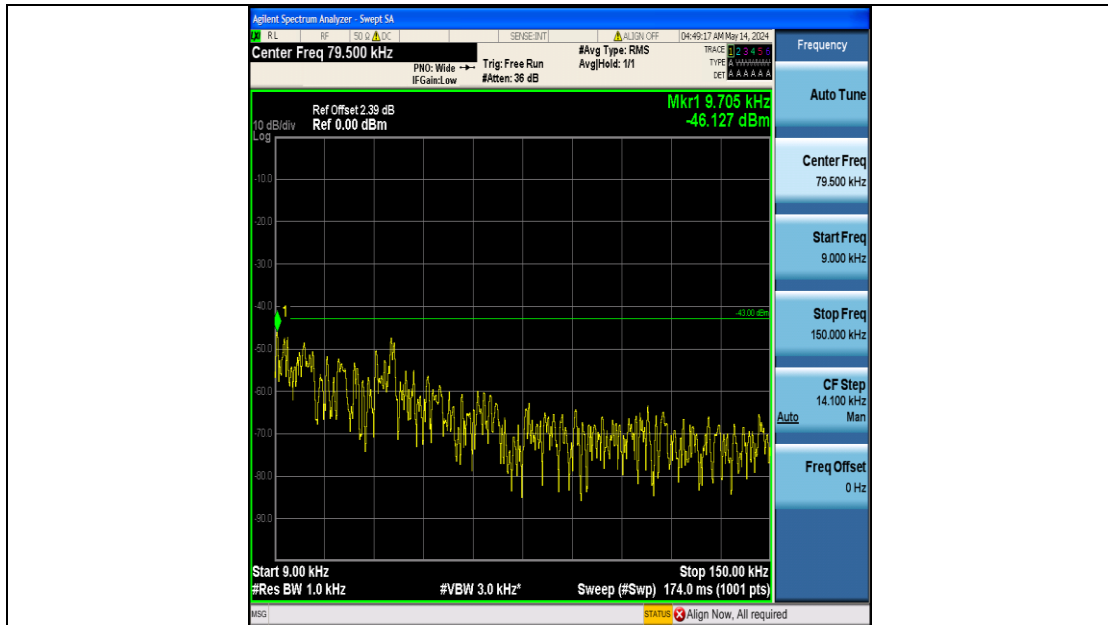

Band66_20MHz_16QAM_132322_100RB#0_3000~20000_3000~20000