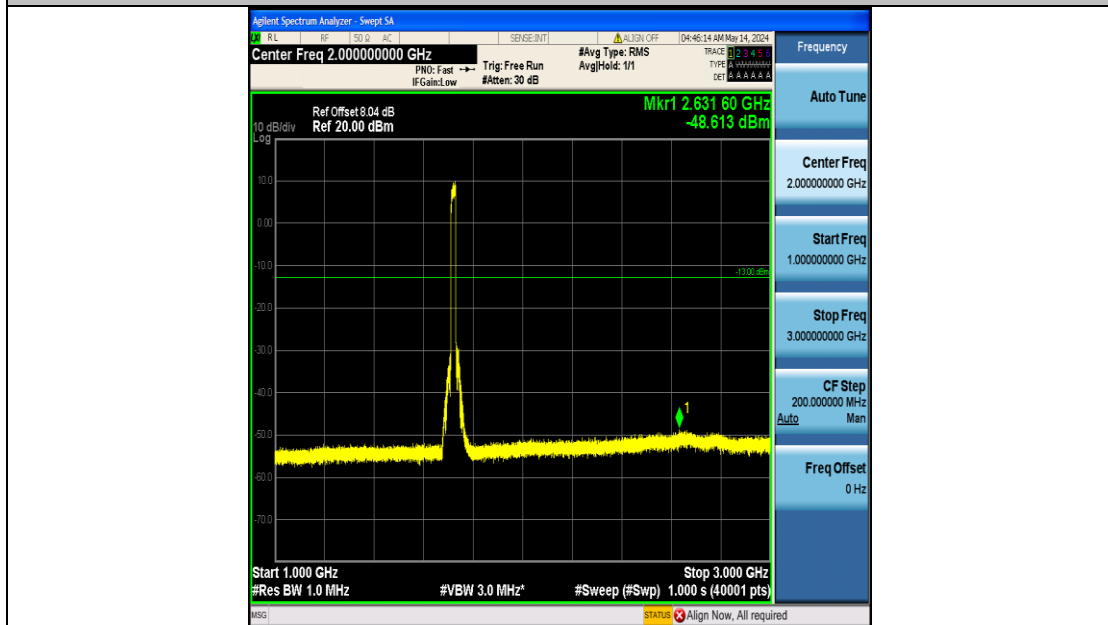

Band66_20MHz_16QAM_132072_100RB#0_30~1000_30~1000