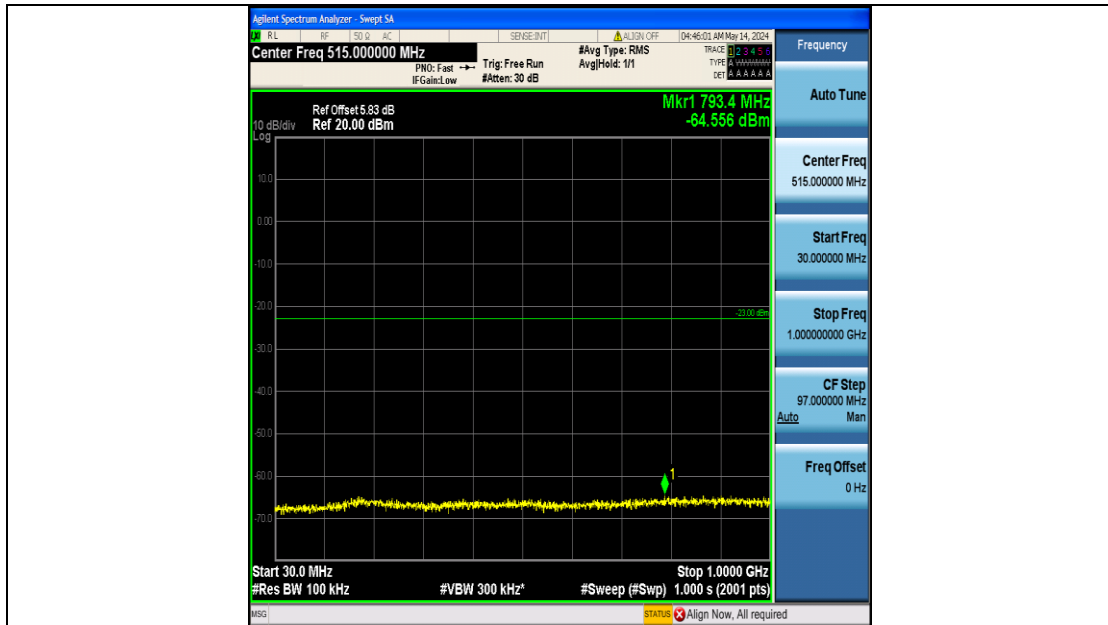

Band66_20MHz_16QAM_132072_100RB#0_0.15~30_0.15~30