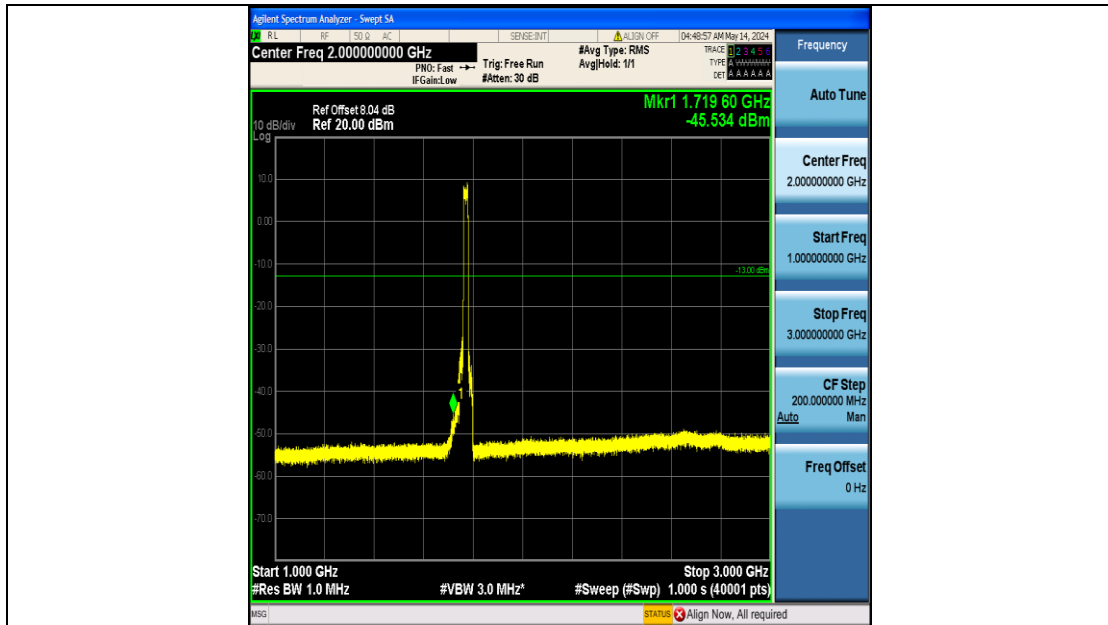

Band66_20MHz_QPSK_132572_100RB#0_30~1000_30~1000