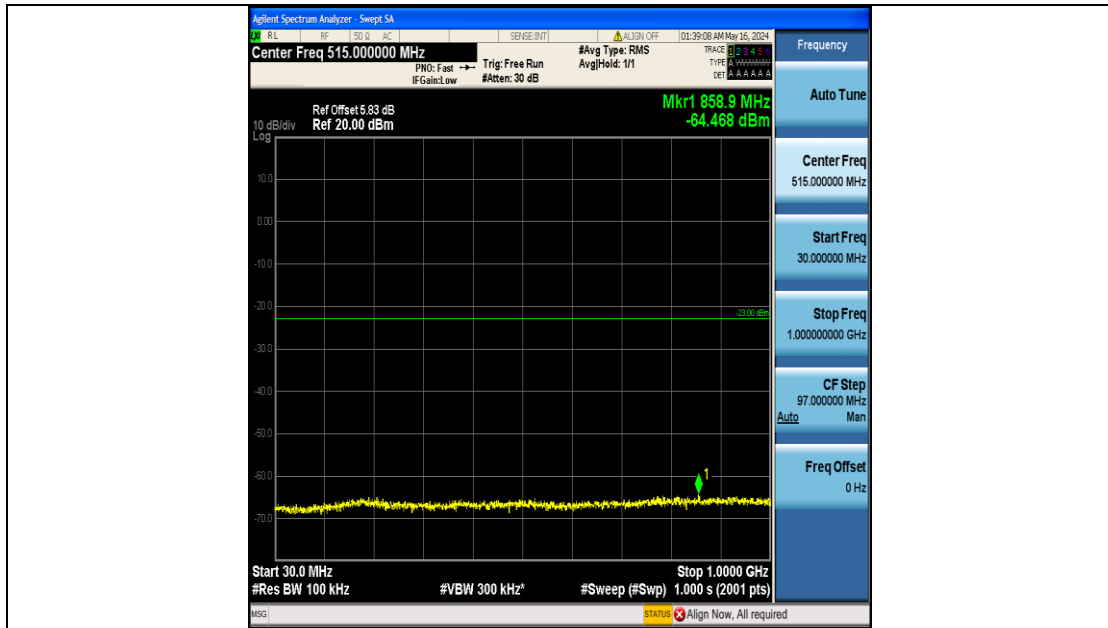

Band66_15MHz_QPSK_132597_75RB#0_1000~3000_1000~3000

Band66_15MHz_QPSK_132597_75RB#0_3000~20000_3000~20000

Band66_15MHz_16QAM_132047_75RB#0_0.009~0.15_0.009~0.15

Band66_15MHz_16QAM_132047_75RB#0_0.15~30_0.15~30