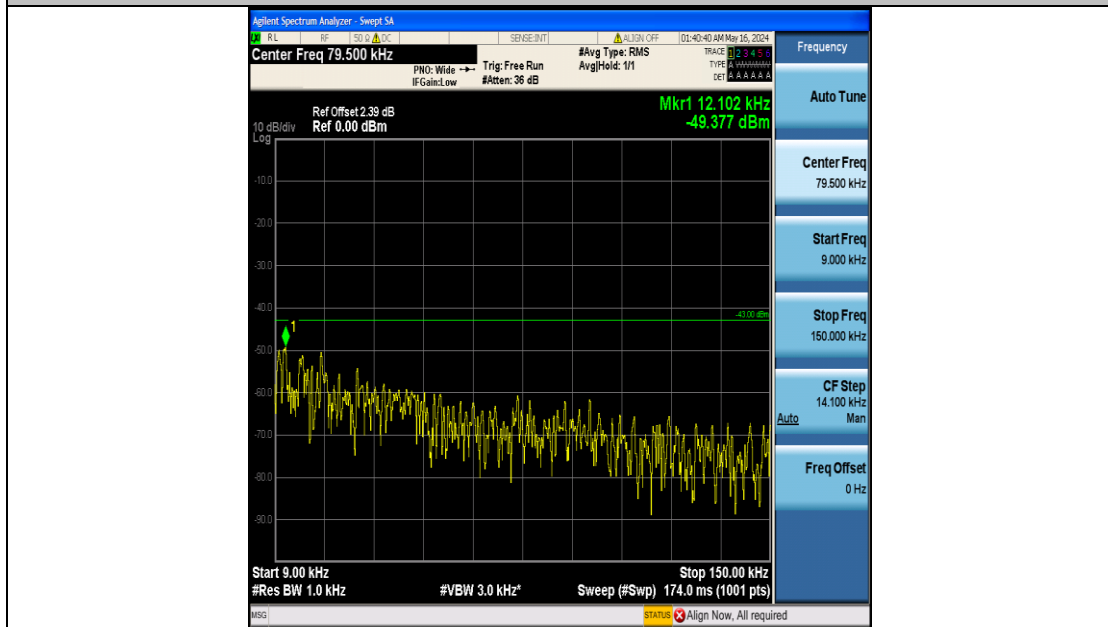

Band66_15MHz_16QAM_132047_75RB#0_3000~20000_3000~20000