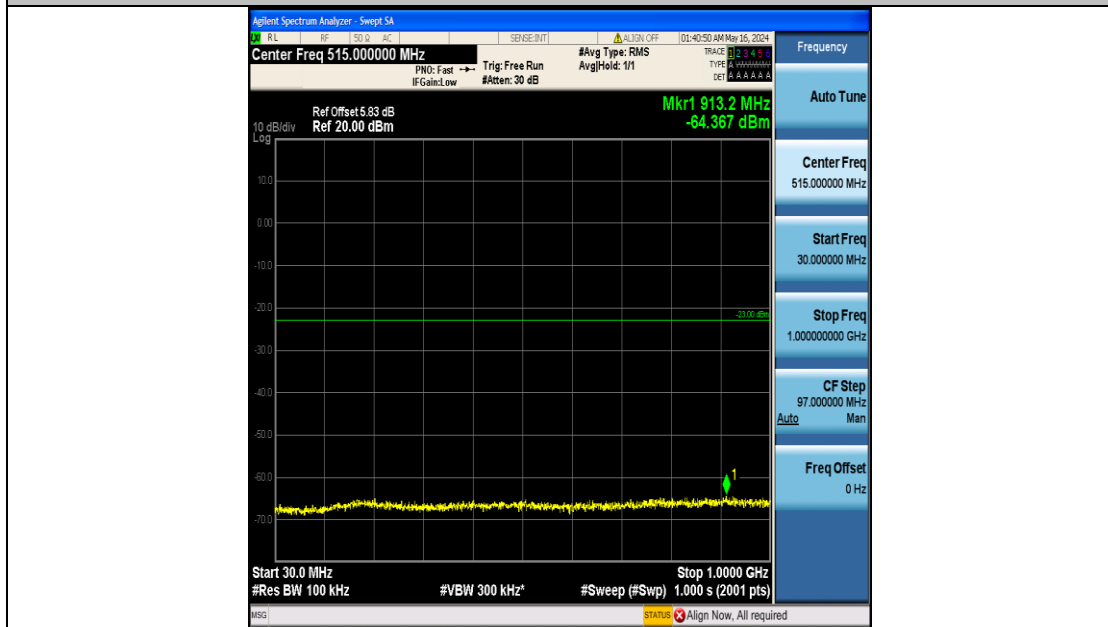

Band66_15MHz_16QAM_132322_75RB#0_0.15~30_0.15~30