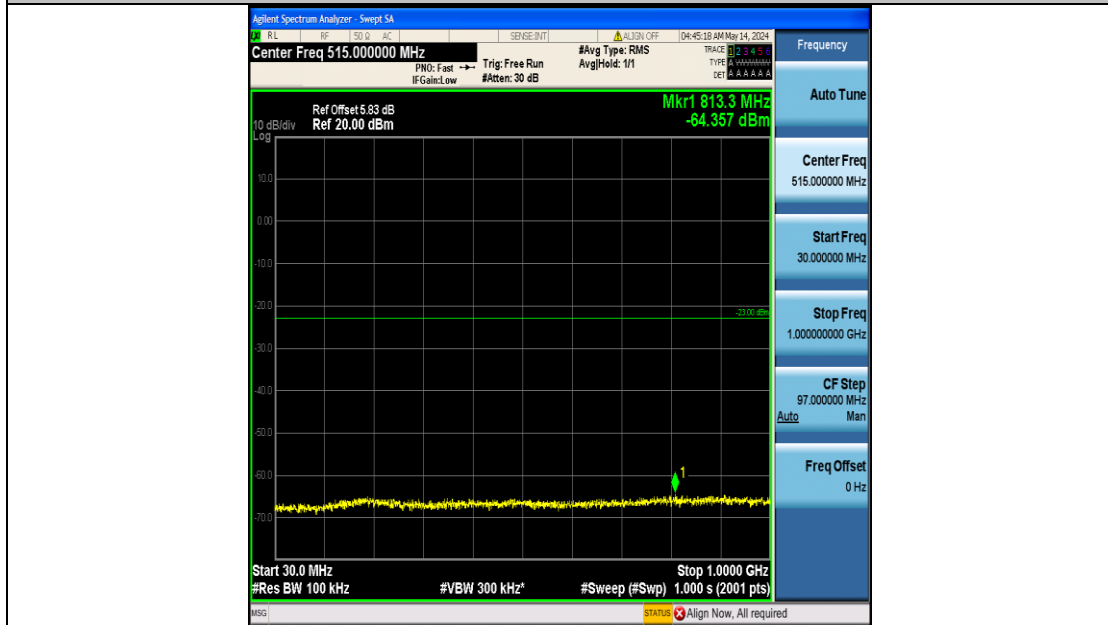

Band66_20MHz_QPSK_132072_100RB#0_0.15~30_0.15~30