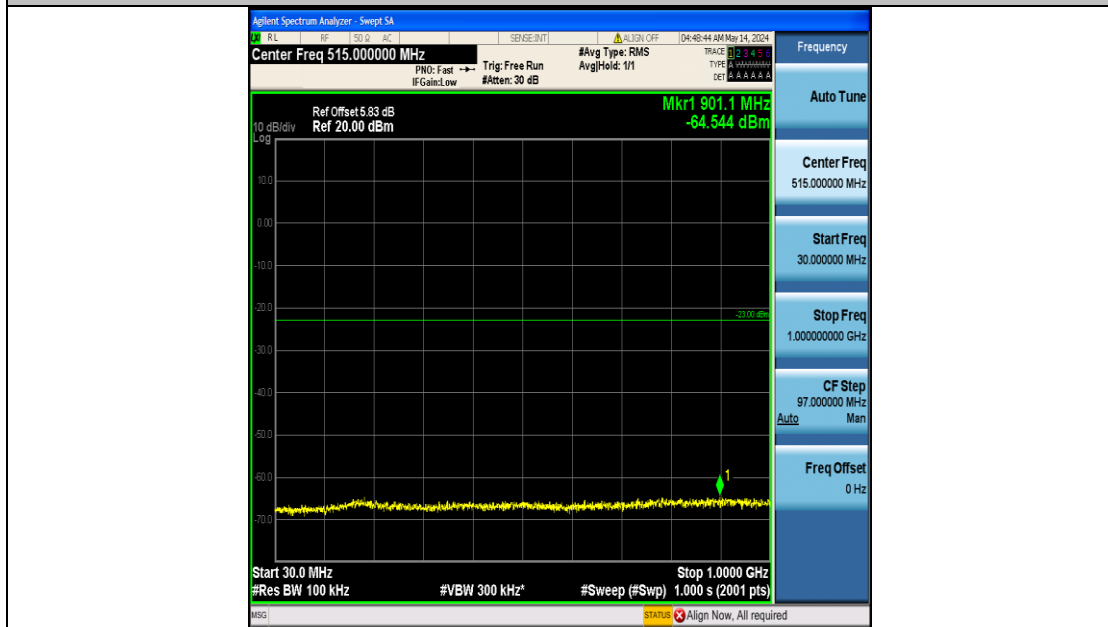

Band66_20MHz_QPSK_132572_100RB#0_0.15~30_0.15~30