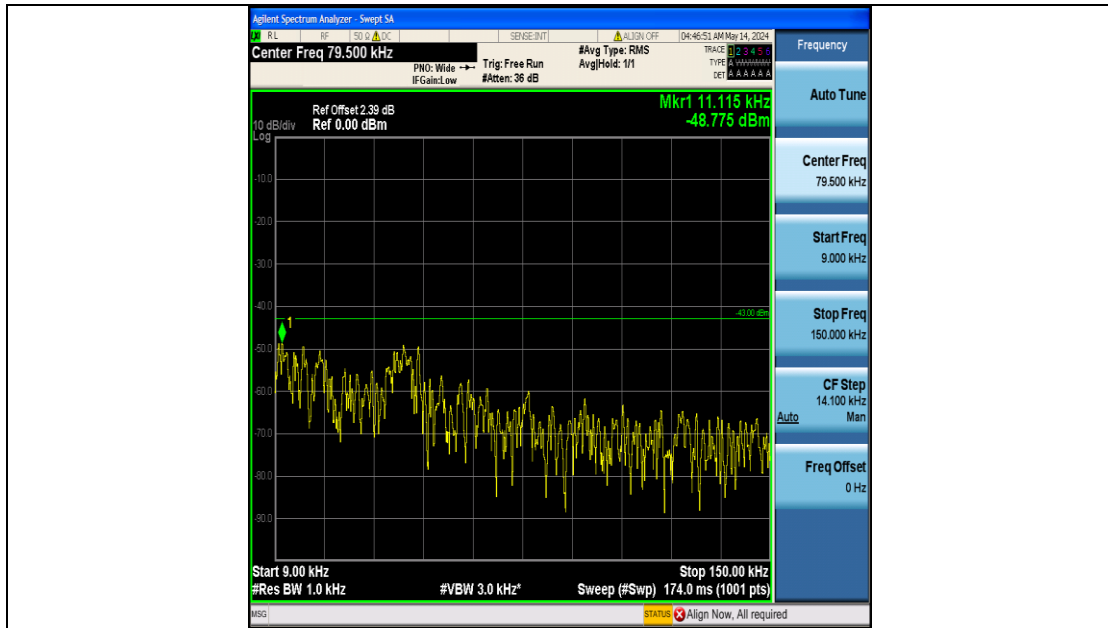

Band66_20MHz_QPSK_132072_100RB#0_3000~20000_3000~20000