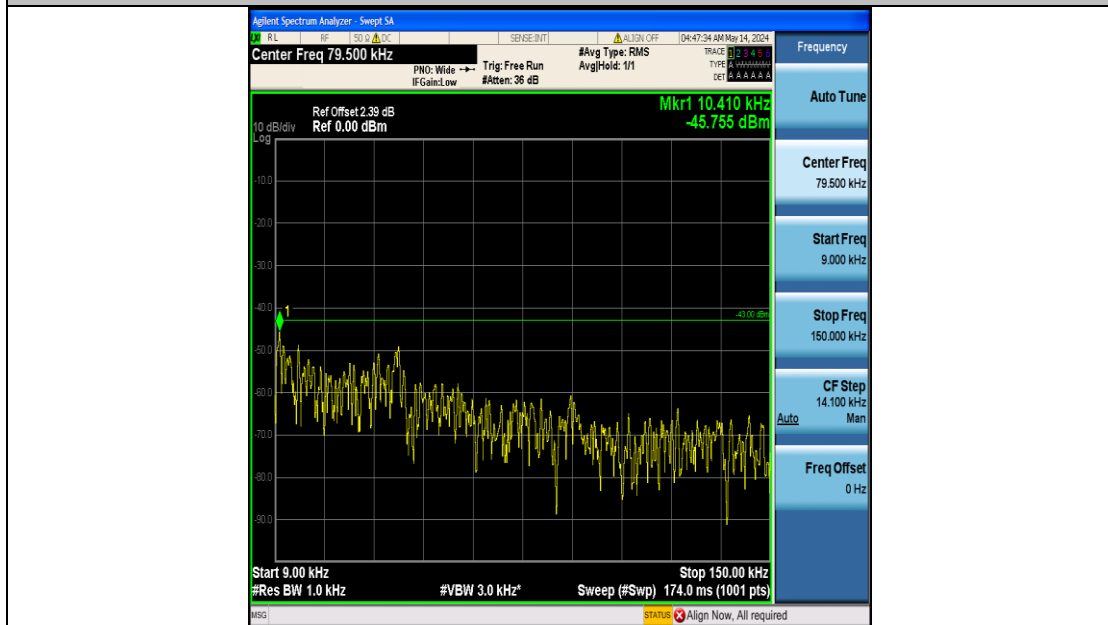

Band66_20MHz_16QAM_132322_100RB#0_0.009~0.15_0.009~0.15