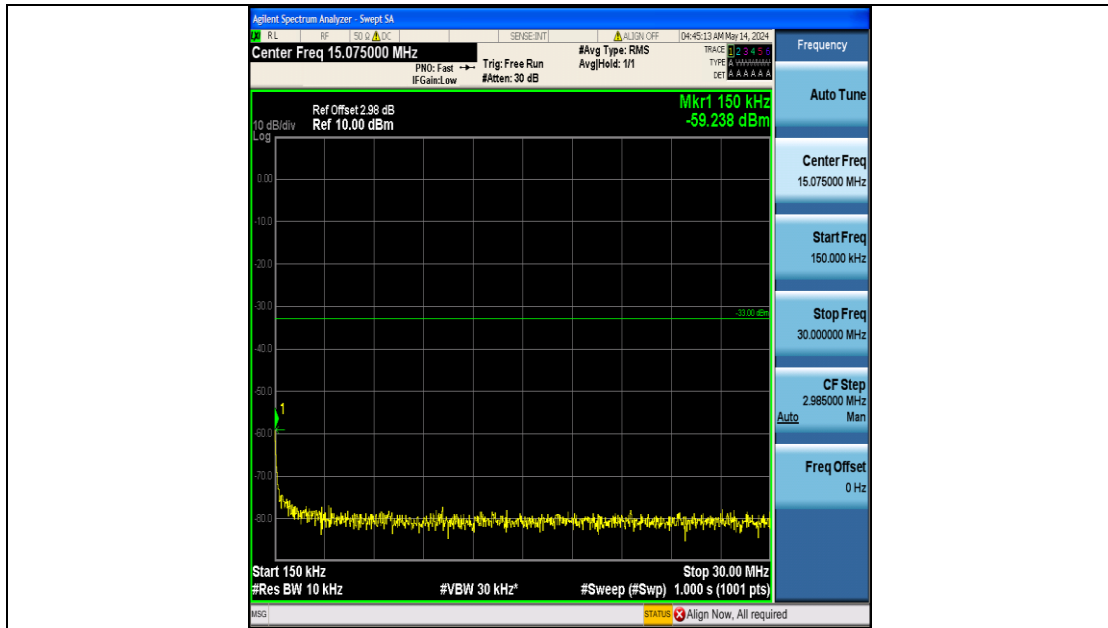

Band66_20MHz_QPSK_132072_100RB#0_0.009~0.15_0.009~0.15