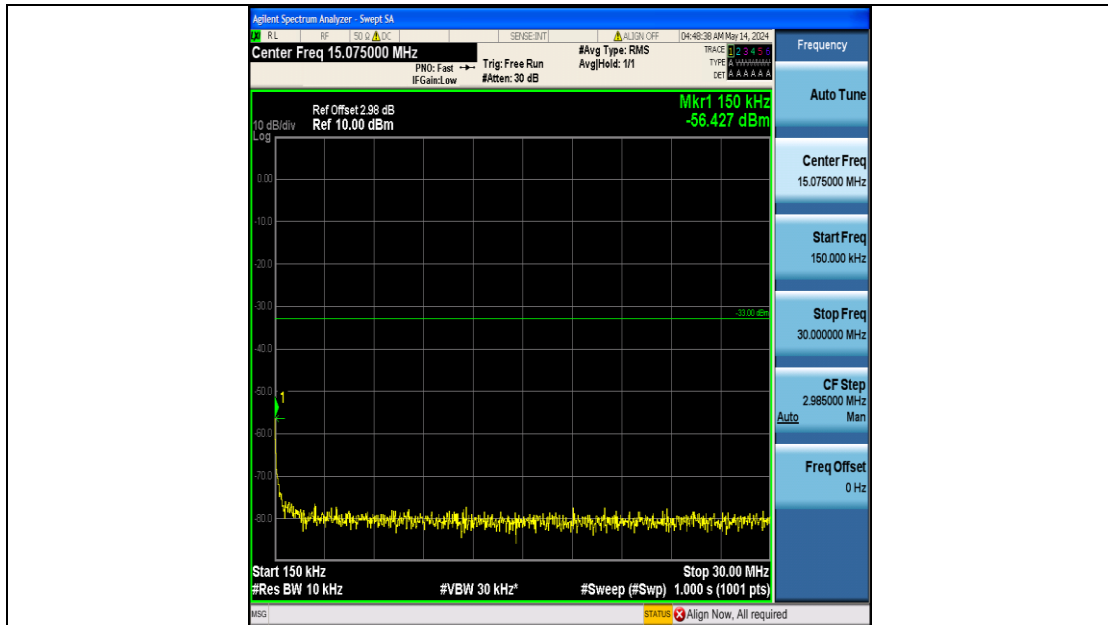

Band66_20MHz_QPSK_132322_100RB#0_30~1000_30~1000

Band66_20MHz_QPSK_132322_100RB#0_1000~3000_1000~3000

Band66_20MHz_QPSK_132322_100RB#0_3000~20000_3000~20000

Band66_20MHz_QPSK_132572_100RB#0_0.009~0.15_0.009~0.15