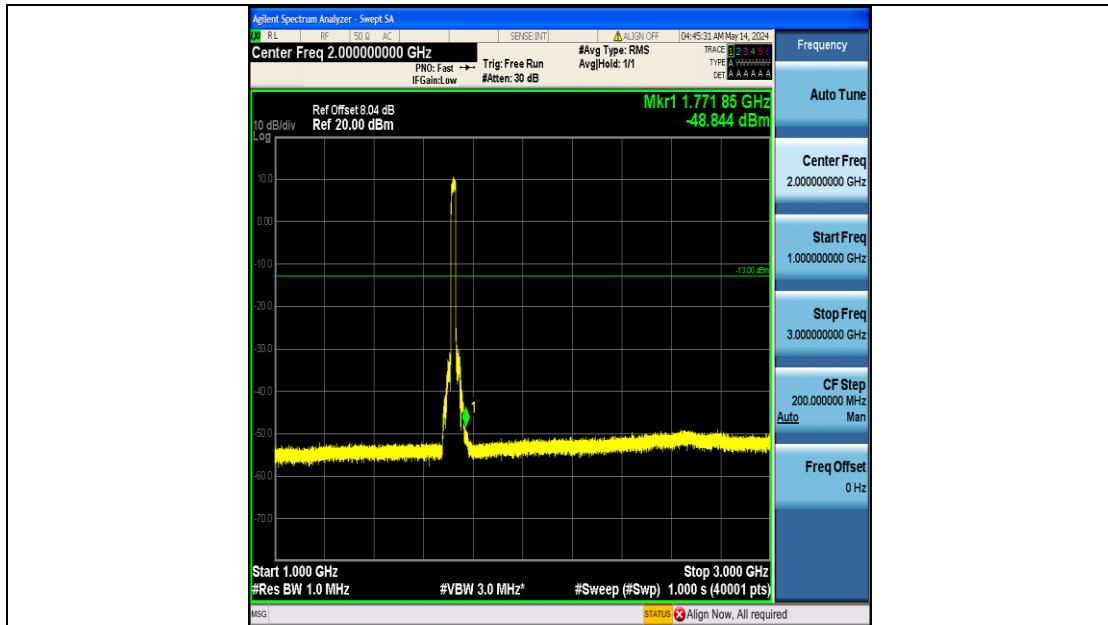

Band66_15MHz_16QAM_132597_75RB#0_3000~20000_3000~20000

Band66_20MHz_QPSK_132072_100RB#0_0.009~0.15_0.009~0.15

Band66_20MHz_QPSK_132072_100RB#0_0.15~30_0.15~30

Band66_20MHz_QPSK_132072_100RB#0_30~1000_30~1000