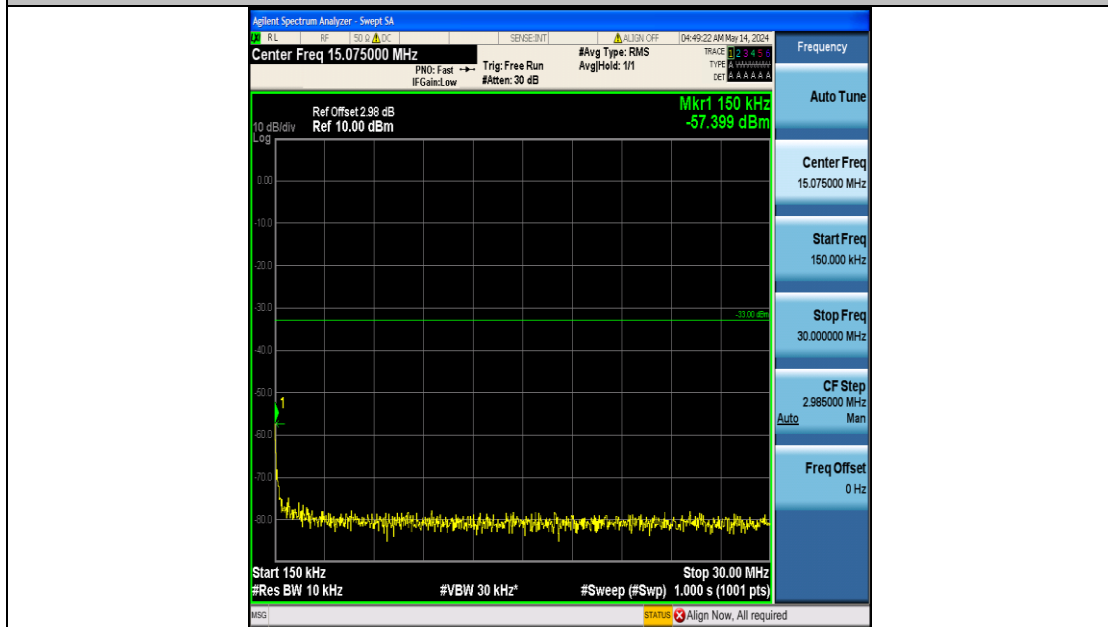

Band66_20MHz_16QAM_132572_100RB#0_0.009~0.15_0.009~0.15