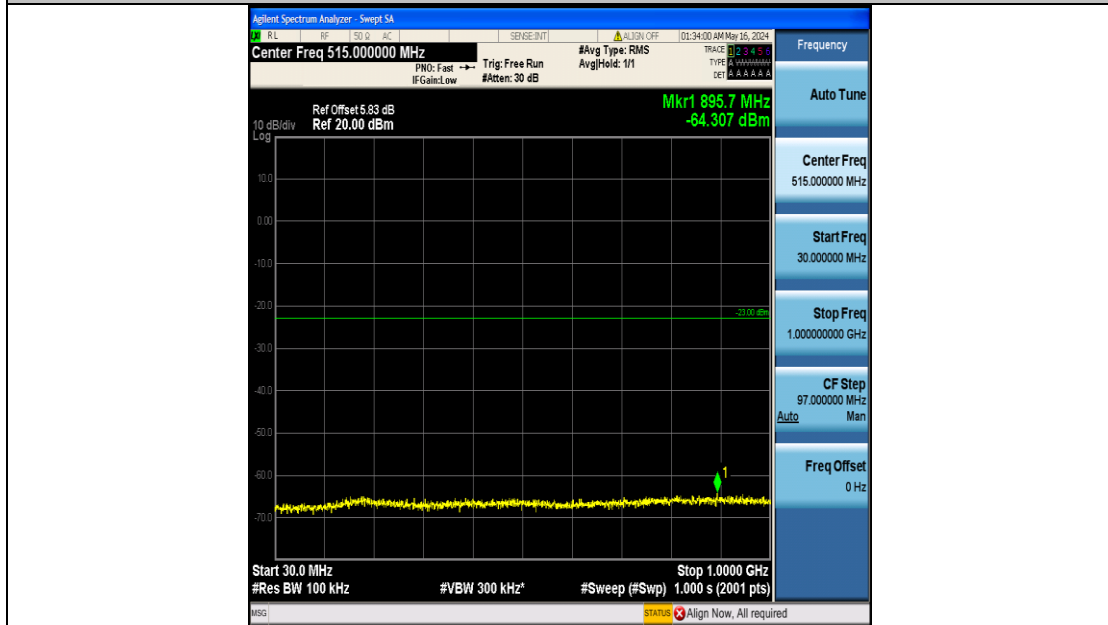

Band66_5MHz_QPSK_132647_25RB#0_0.15~30_0.15~30

Band66_5MHz_QPSK_132647_25RB#0_30~1000_30~1000