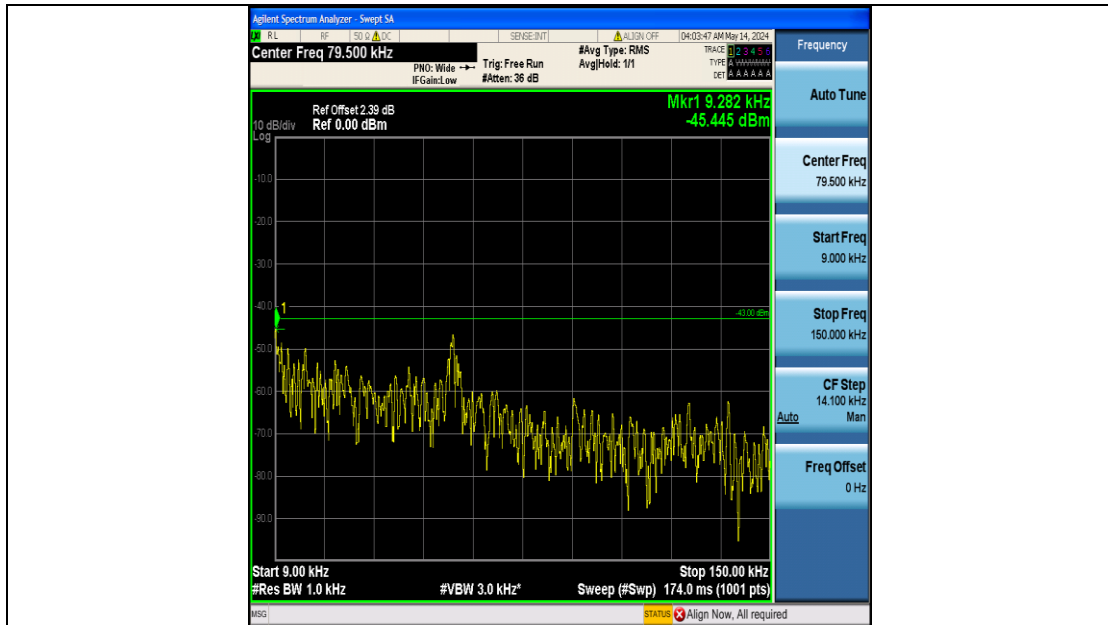

Band66_10MHz_QPSK_132022_50RB#0_0.15~30_0.15~30

Band66_10MHz_QPSK_132022_50RB#0_30~1000_30~1000

Band66_10MHz_QPSK_132022_50RB#0_1000~3000_1000~3000

Band66_10MHz_QPSK_132022_50RB#0_3000~20000_3000~20000

Band66_10MHz_QPSK_132322_50RB#0_0.009~0.15_0.009~0.15