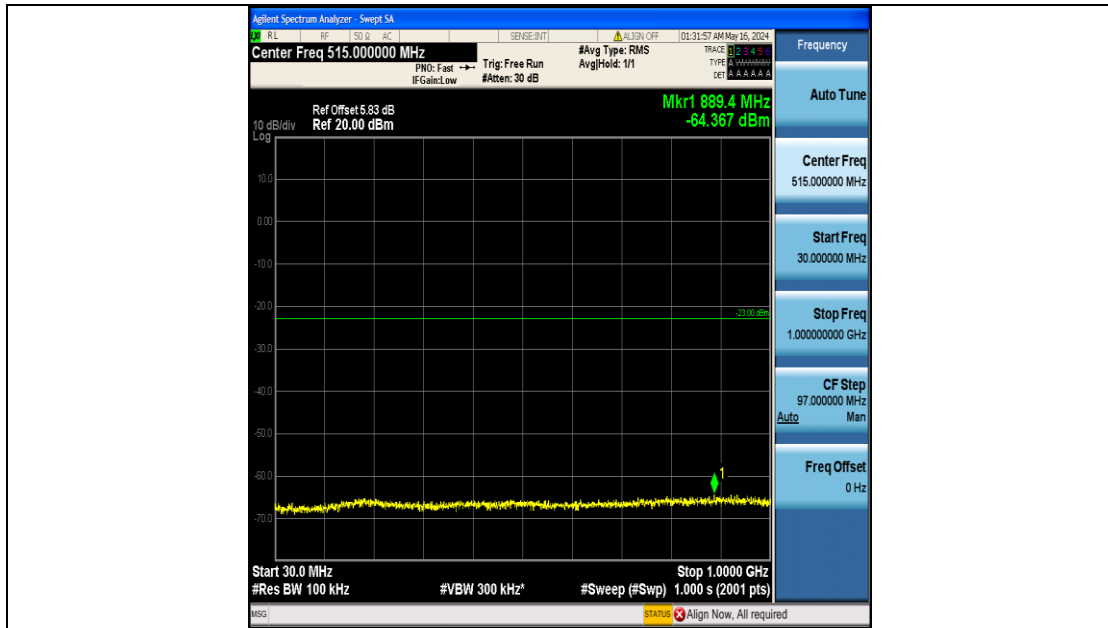

Band66_5MHz_QPSK_132322_25RB#0_0.15~30_0.15~30

Band66_5MHz_QPSK_132322_25RB#0_30~1000_30~1000