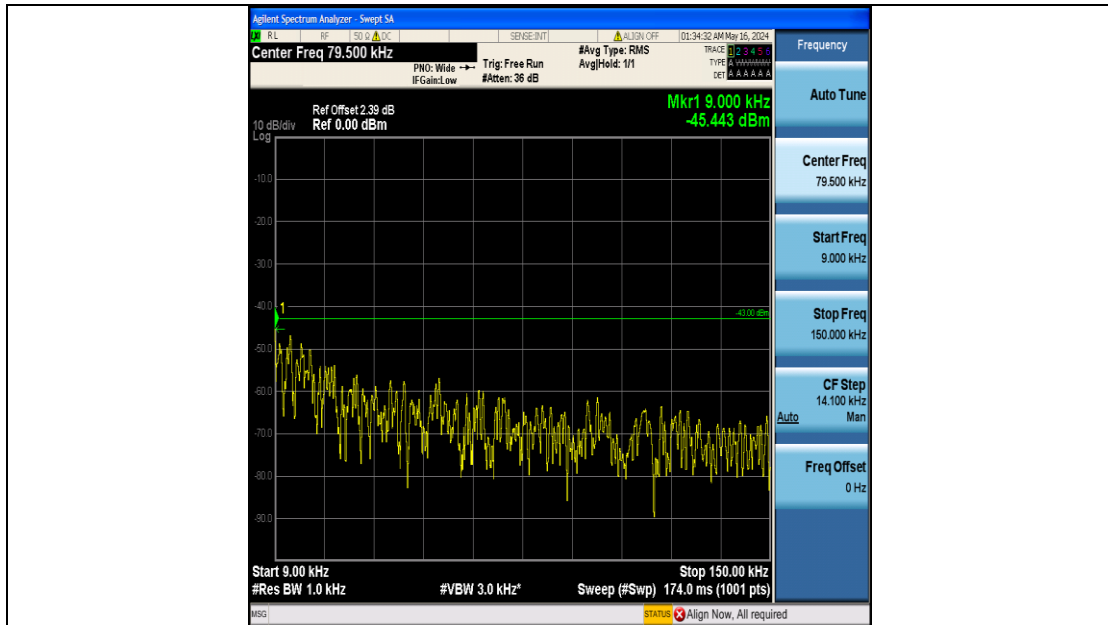

Band66_5MHz_16QAM_132322_25RB#0_3000~20000_3000~20000

Band66_5MHz_16QAM_132647_25RB#0_0.009~0.15_0.009~0.15