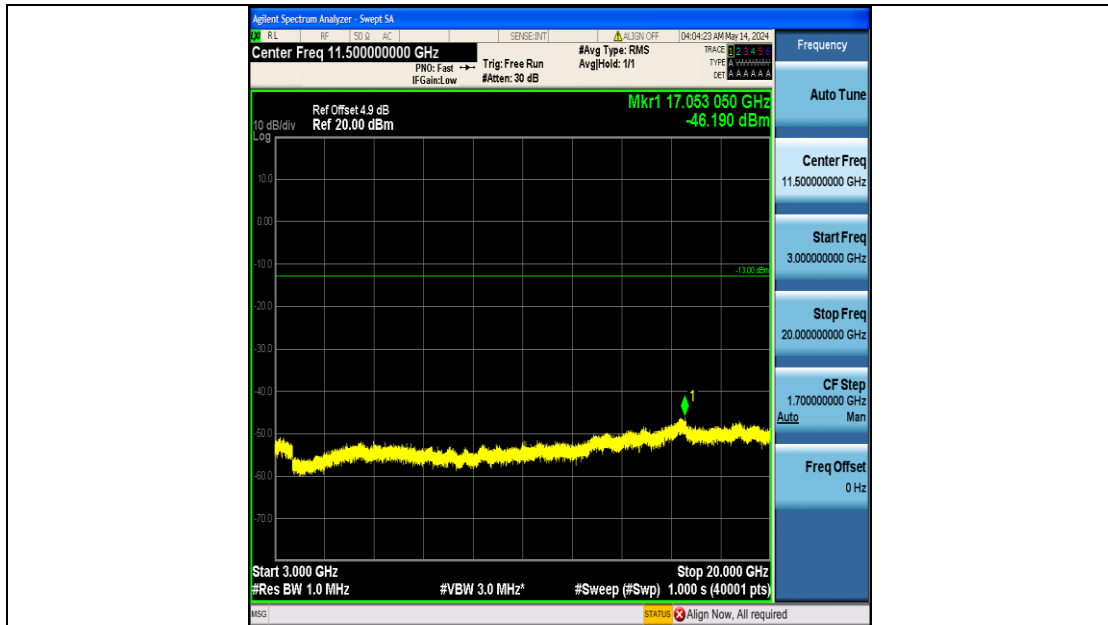

Band66_10MHz_QPSK_132322_50RB#0_1000~3000_1000~3000

Band66_10MHz_QPSK_132322_50RB#0_3000~20000_3000~20000