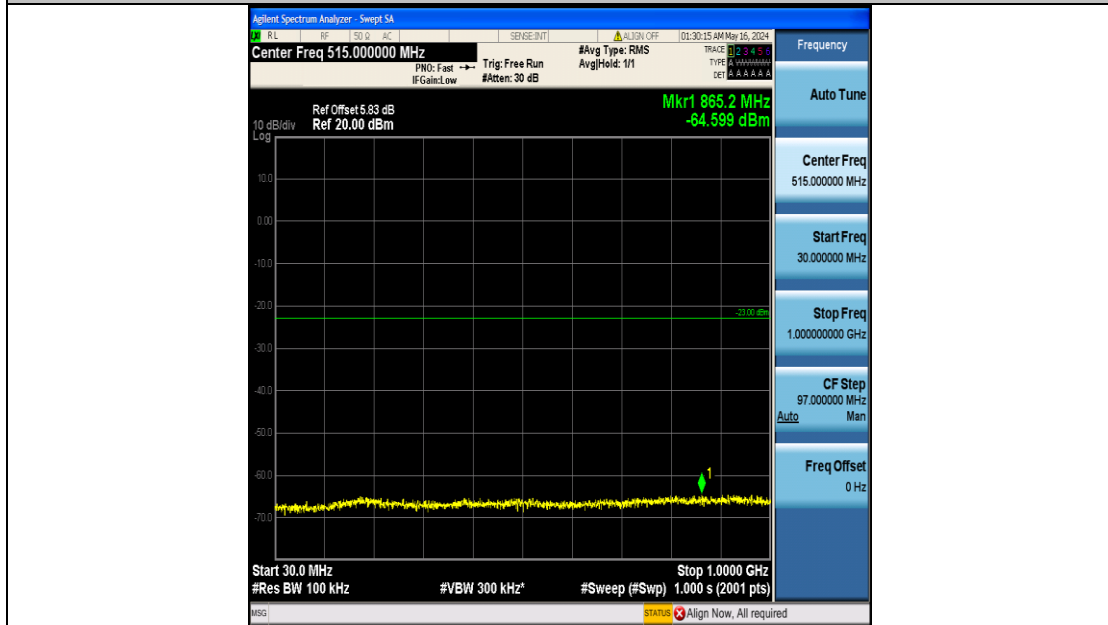

Band66_3MHz_16QAM_132657_15RB#0_3000~20000_3000~20000

Band66_5MHz_QPSK_131997_25RB#0_0.009~0.15_0.009~0.15

Band66_5MHz_QPSK_131997_25RB#0_0.15~30_0.15~30

Band66_5MHz_QPSK_131997_25RB#0_30~1000_30~1000

Band66_5MHz_QPSK_131997_25RB#0_1000~3000_1000~3000