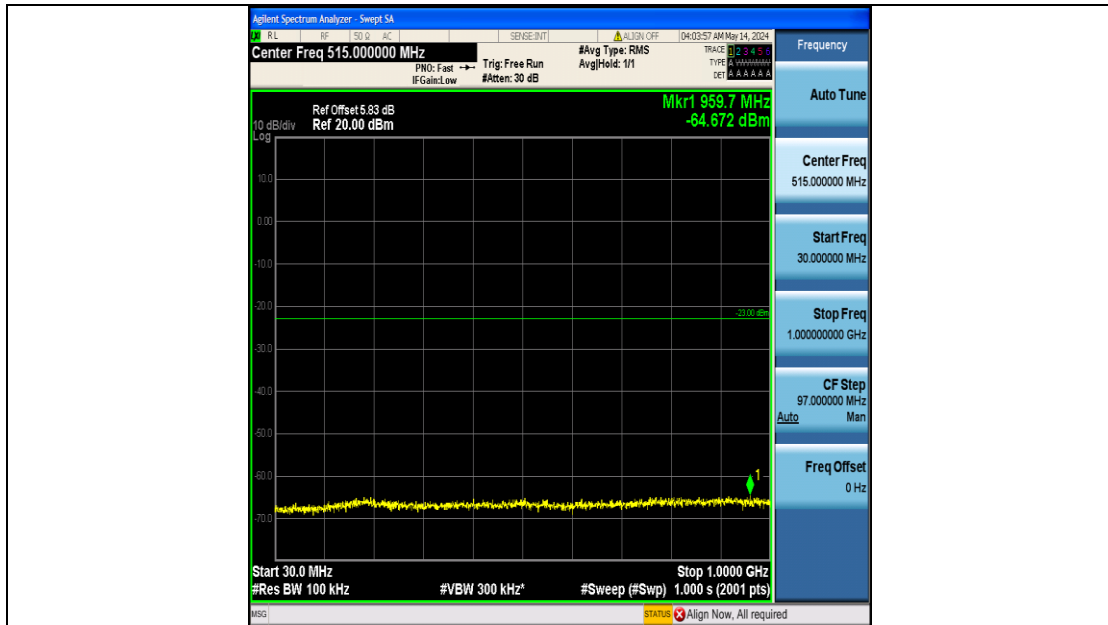

Band66_10MHz_QPSK_132322_50RB#0_0.15~30_0.15~30

Band66_10MHz_QPSK_132322_50RB#0_30~1000_30~1000