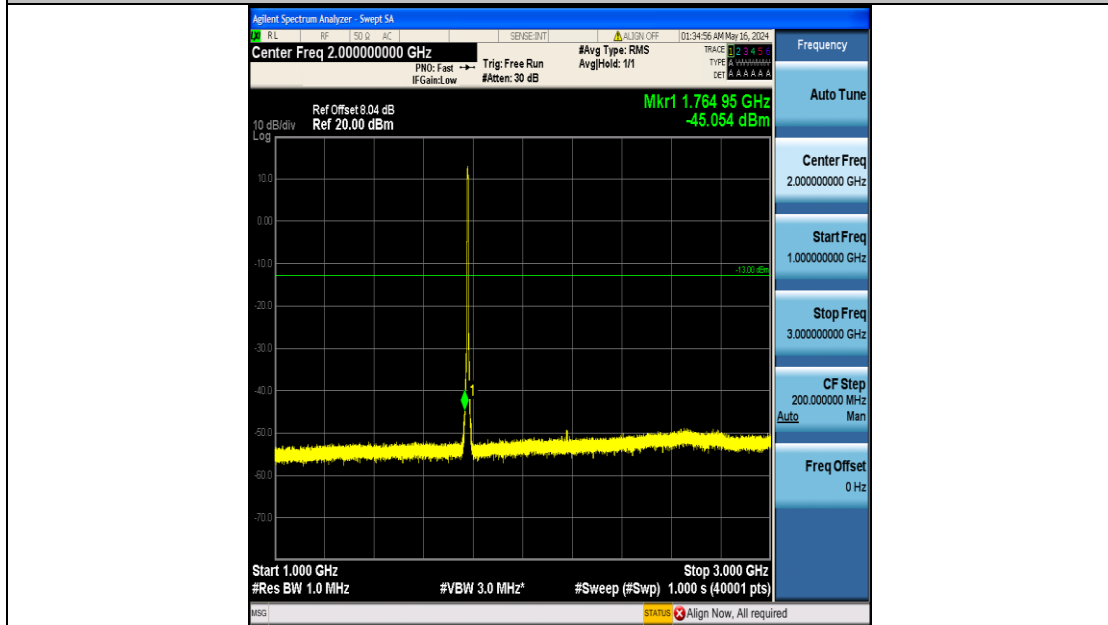

Band66_5MHz_16QAM_132647_25RB#0_30~1000_30~1000

Band66_5MHz_16QAM_132647_25RB#0_1000~3000_1000~3000