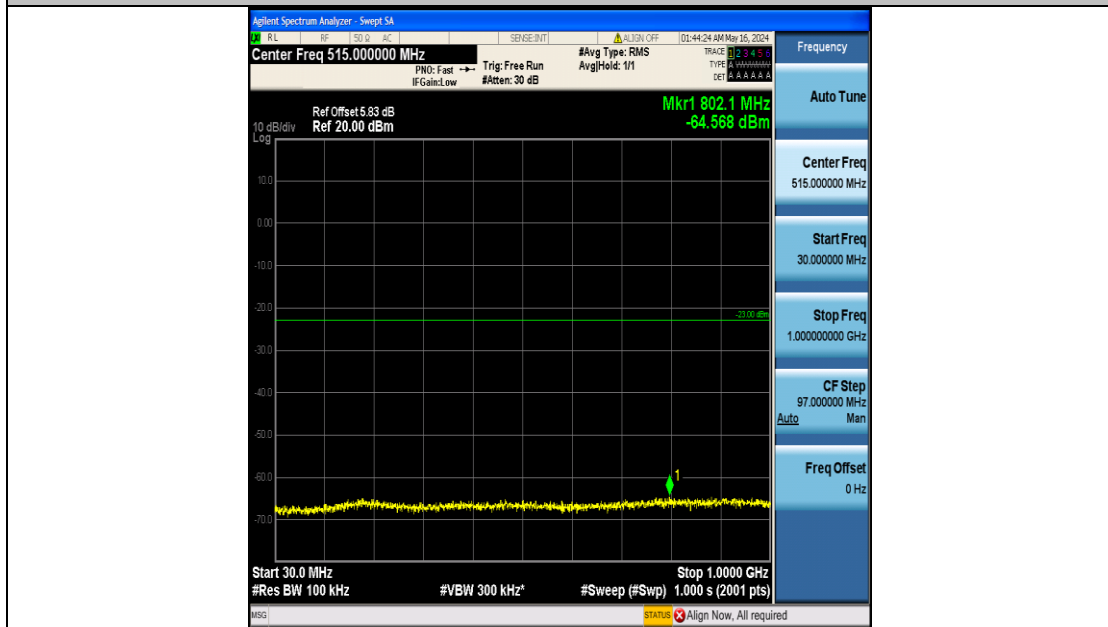

Band66_15MHz_QPSK_132597_75RB#0_0.15~30_0.15~30

Band66_15MHz_QPSK_132597_75RB#0_30~1000_30~1000