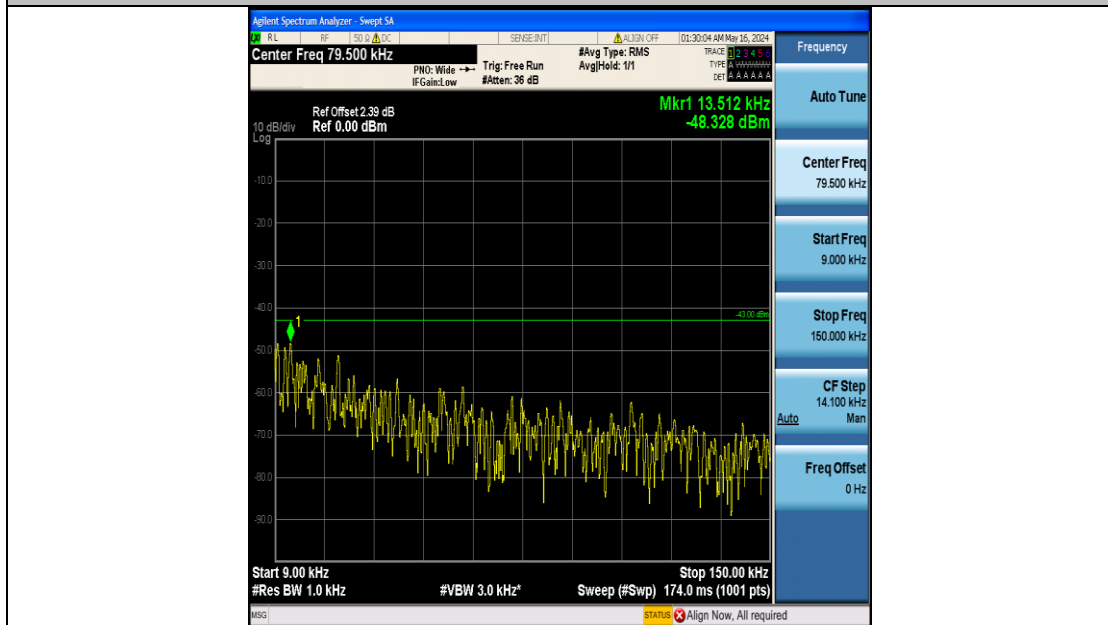

Band66_3MHz_16QAM_132657_15RB#0_3000~20000_3000~20000

Band66_5MHz_QPSK_131997_25RB#0_0.009~0.15_0.009~0.15

Band66_5MHz_QPSK_131997_25RB#0_0.15~30_0.15~30

Band66_5MHz_QPSK_131997_25RB#0_30~1000_30~1000

Band66_5MHz_QPSK_131997_25RB#0_1000~3000_1000~3000