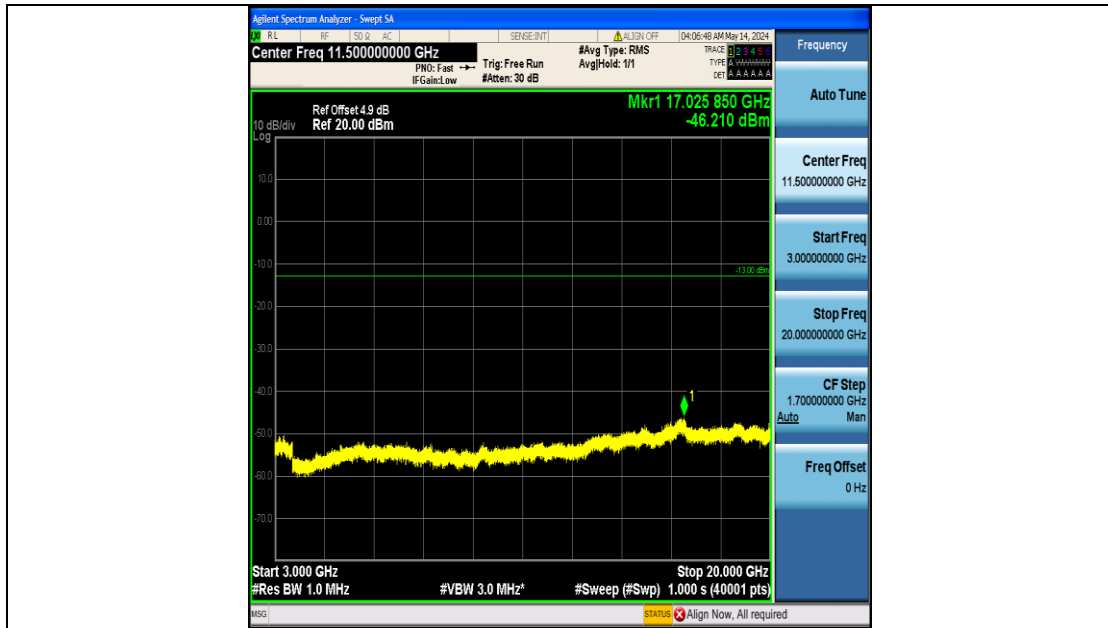

Band66_10MHz_16QAM_132622_50RB#0_1000~3000_1000~3000

Band66_10MHz_16QAM_132622_50RB#0_3000~20000_3000~20000