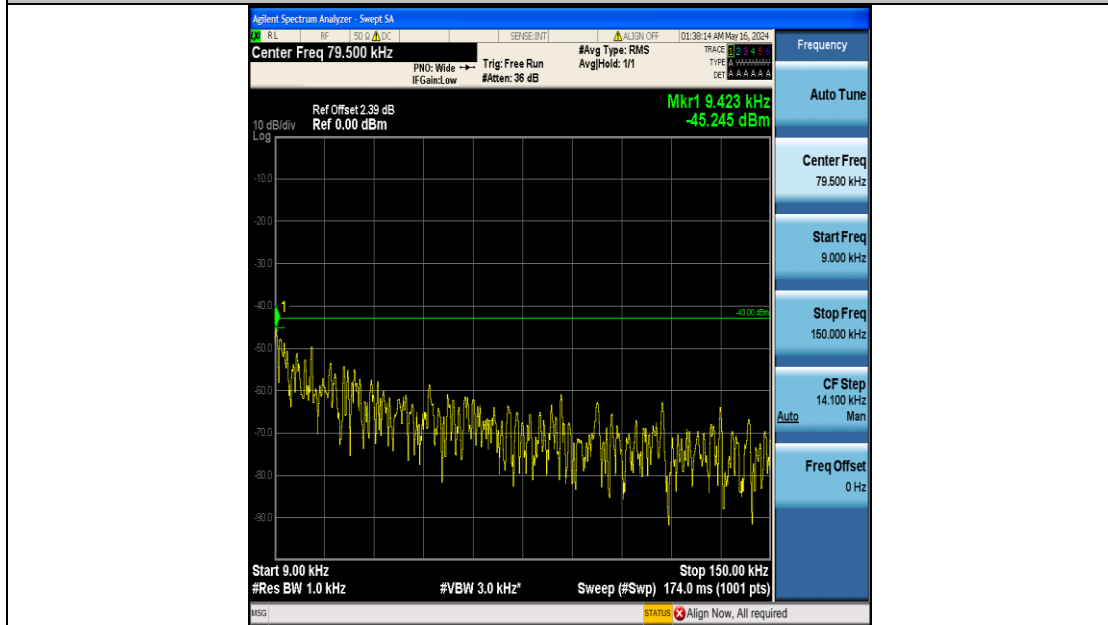

Band66_10MHz_16QAM_132622_50RB#0_3000~20000_3000~20000

Band66_15MHz_QPSK_132047_75RB#0_0.009~0.15_0.009~0.15