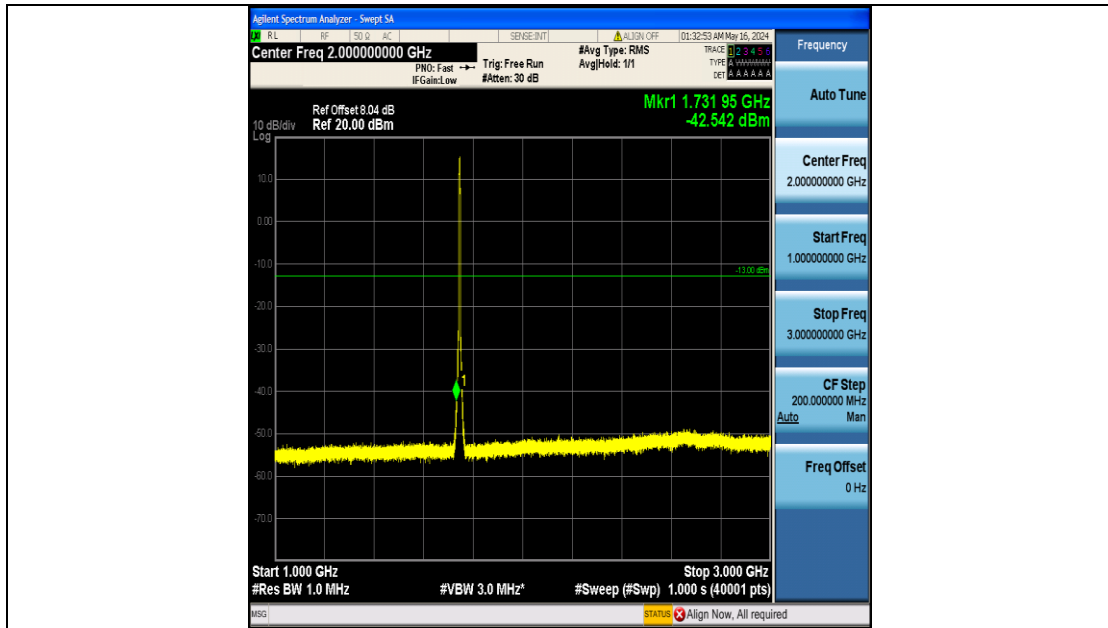

Band66_5MHz_16QAM_131997_25RB#0_3000~20000_3000~20000

Band66_5MHz_16QAM_132322_25RB#0_0.009~0.15_0.009~0.15

Band66_5MHz_16QAM_132322_25RB#0_0.15~30_0.15~30

Band66_5MHz_16QAM_132322_25RB#0_30~1000_30~1000