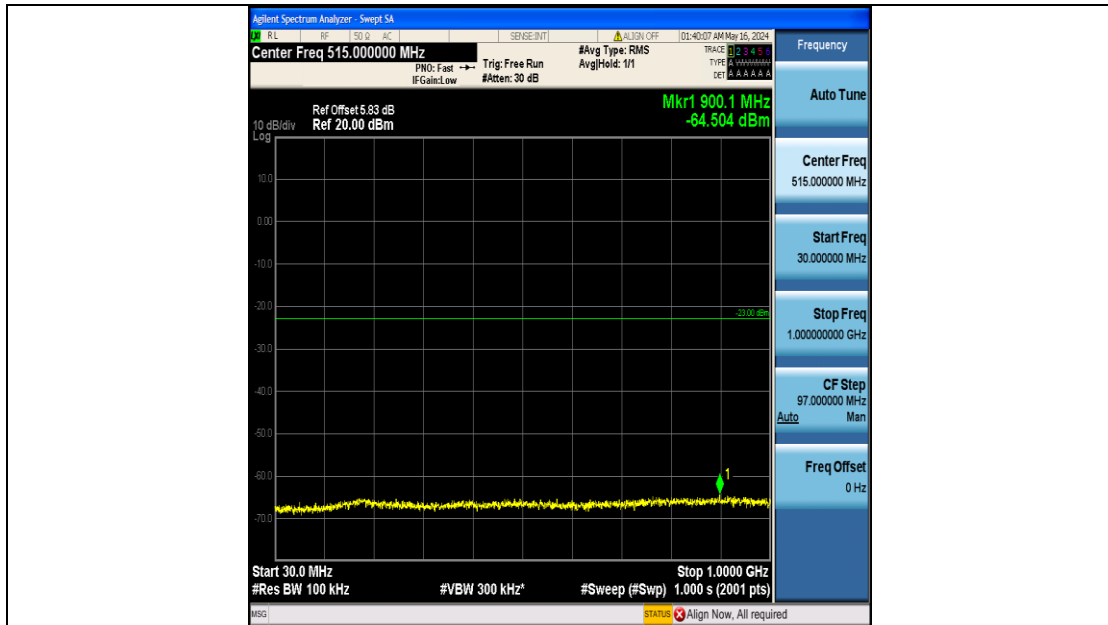

Band66_15MHz_QPSK_132322_75RB#0_0.15~30_0.15~30

Band66_15MHz_QPSK_132322_75RB#0_30~1000_30~1000