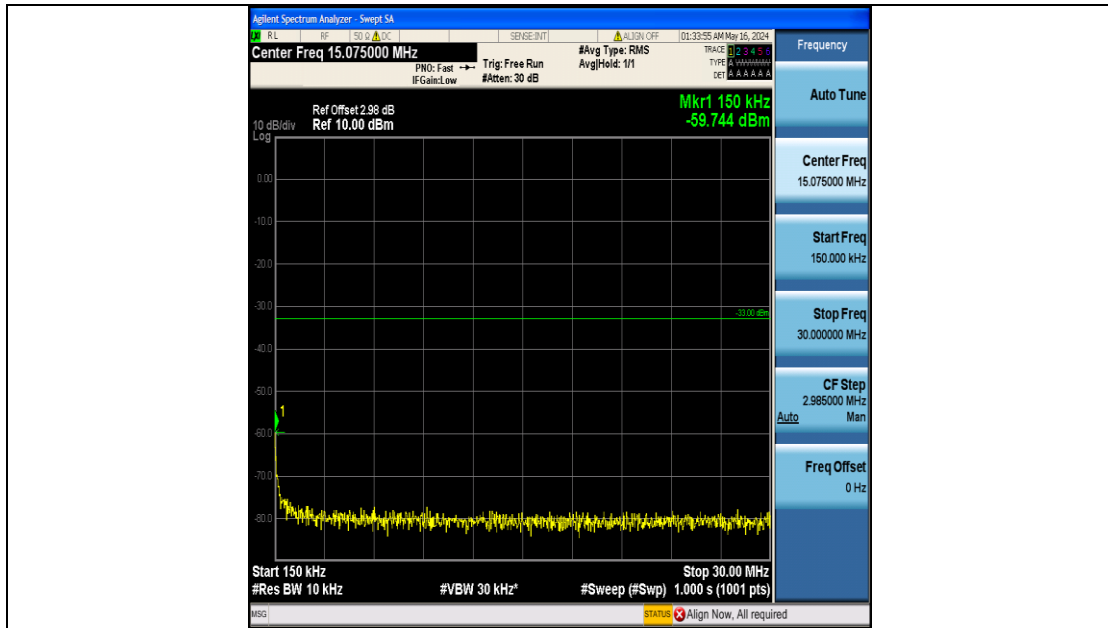

Band66_5MHz_QPSK_132647_25RB#0_0.009~0.15_0.009~0.15

Band66_5MHz_QPSK_132647_25RB#0_0.15~30_0.15~30