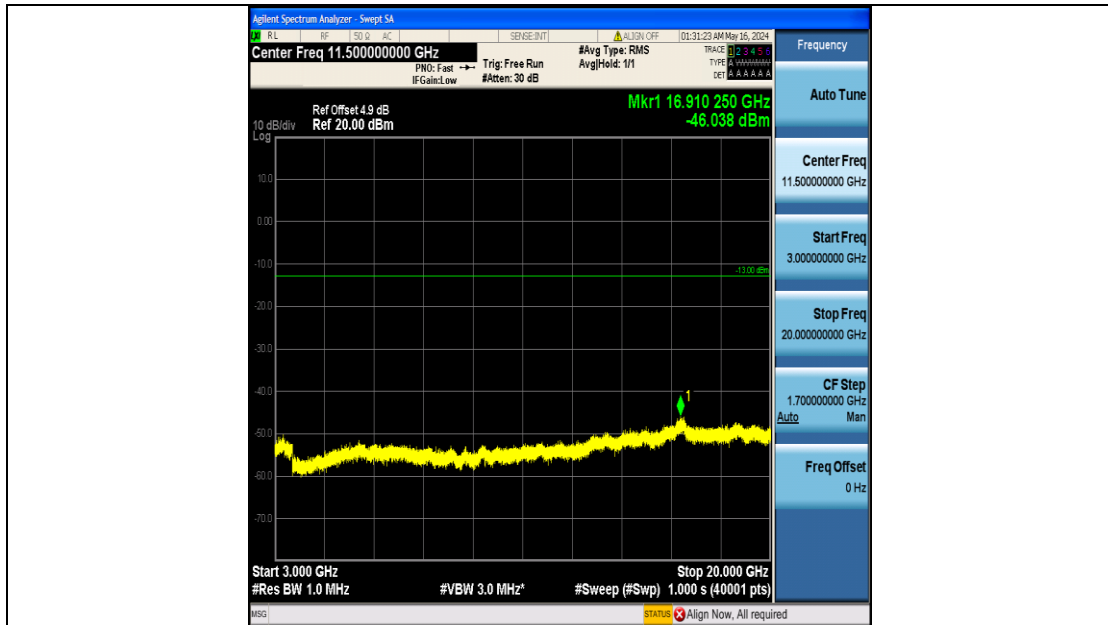

Band66_5MHz_QPSK_132647_25RB#0_3000~20000_3000~20000

Band66_5MHz_16QAM_131997_25RB#0_0.009~0.15_0.009~0.15

Band66_5MHz_16QAM_131997_25RB#0_0.15~30_0.15~30

Band66_5MHz_16QAM_131997_25RB#0_30~1000_30~1000

Band66_5MHz_16QAM_131997_25RB#0_1000~3000_1000~3000