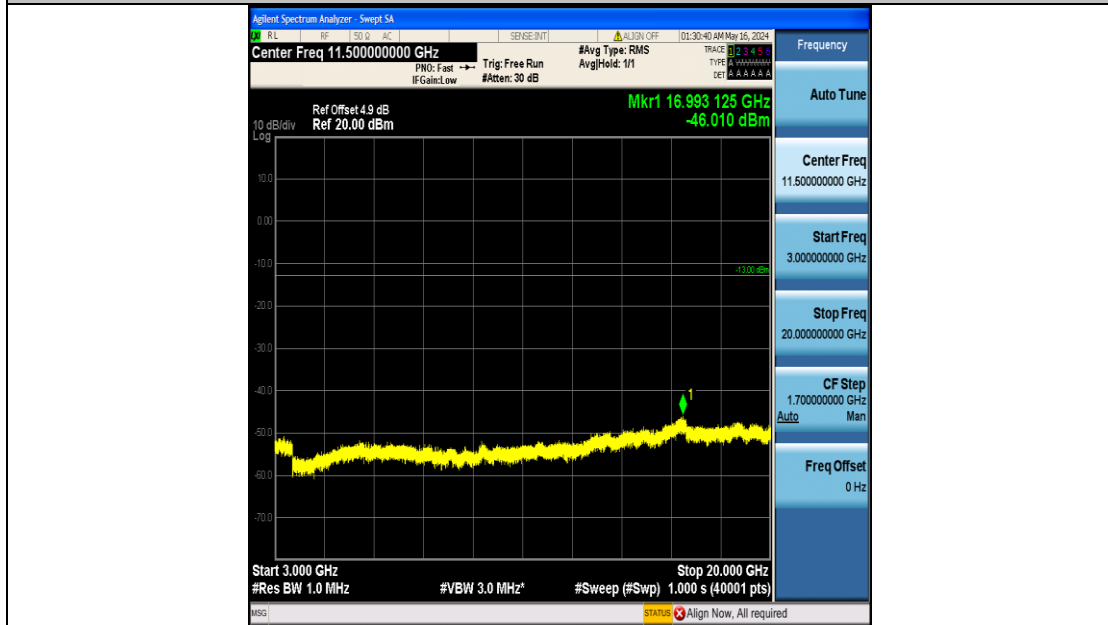

Band66_3MHz_16QAM_132657_15RB#0_3000~20000_3000~20000

Band66_5MHz_QPSK_131997_25RB#0_0.009~0.15_0.009~0.15

Band66_5MHz_QPSK_131997_25RB#0_0.15~30_0.15~30

Band66_5MHz_QPSK_131997_25RB#0_30~1000_30~1000

Band66_5MHz_QPSK_131997_25RB#0_1000~3000_1000~3000