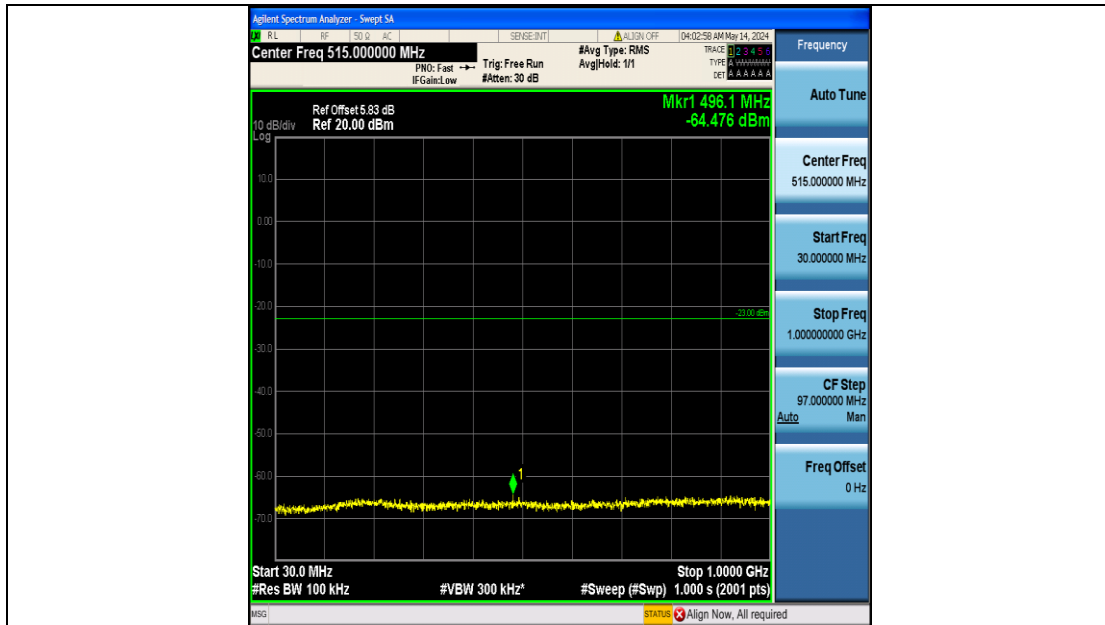

Band66_10MHz_16QAM_132022_50RB#0_0.15~30_0.15~30

Band66_10MHz_16QAM_132022_50RB#0_30~1000_30~1000