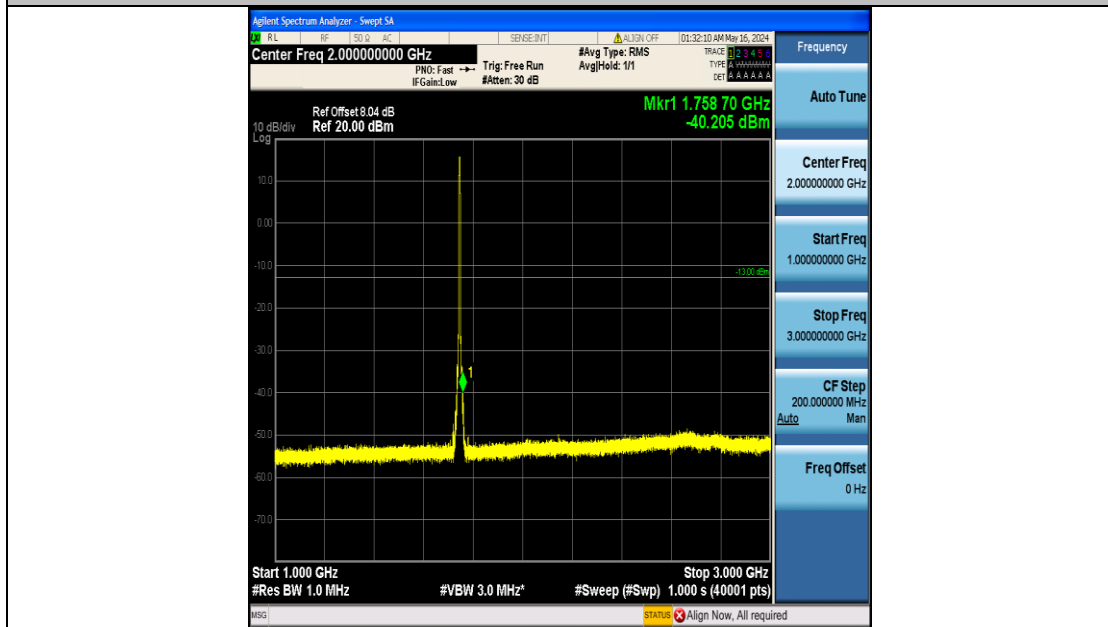

Band66_5MHz_QPSK_131997_25RB#0_3000~20000_3000~20000

Band66_5MHz_QPSK_132322_25RB#0_0.009~0.15_0.009~0.15

Band66_5MHz_QPSK_132322_25RB#0_0.15~30_0.15~30

Band66_5MHz_QPSK_132322_25RB#0_30~1000_30~1000

Band66_5MHz_QPSK_132322_25RB#0_1000~3000_1000~3000