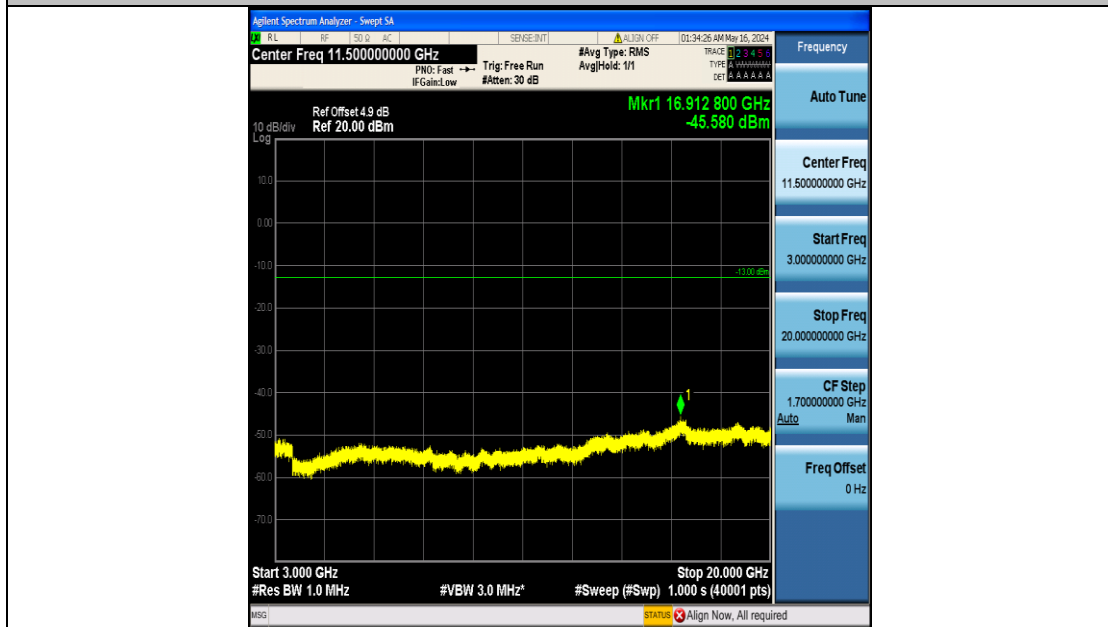

Band66_5MHz_QPSK_132322_25RB#0_3000~20000_3000~20000

Band66_5MHz_QPSK_132647_25RB#0_0.009~0.15_0.009~0.15

Band66_5MHz_QPSK_132647_25RB#0_0.15~30_0.15~30

Band66_5MHz_QPSK_132647_25RB#0_30~1000_30~1000

Band66_5MHz_QPSK_132647_25RB#0_1000~3000_1000~3000