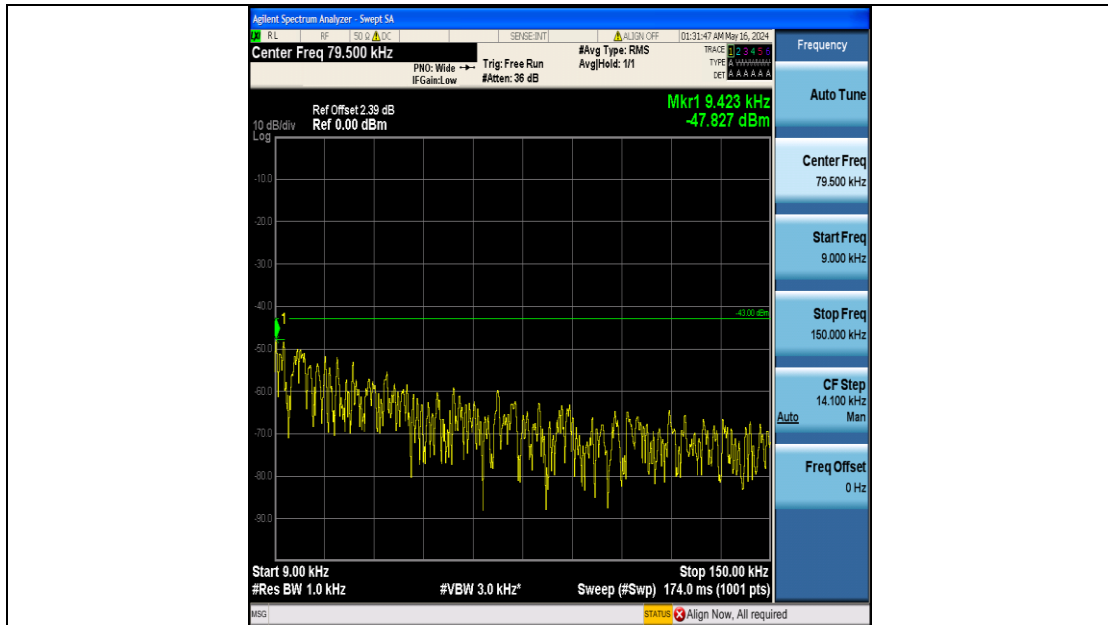

Band66_5MHz_QPSK_131997_25RB#0_3000~20000_3000~20000

Band66_5MHz_QPSK_132322_25RB#0_0.009~0.15_0.009~0.15