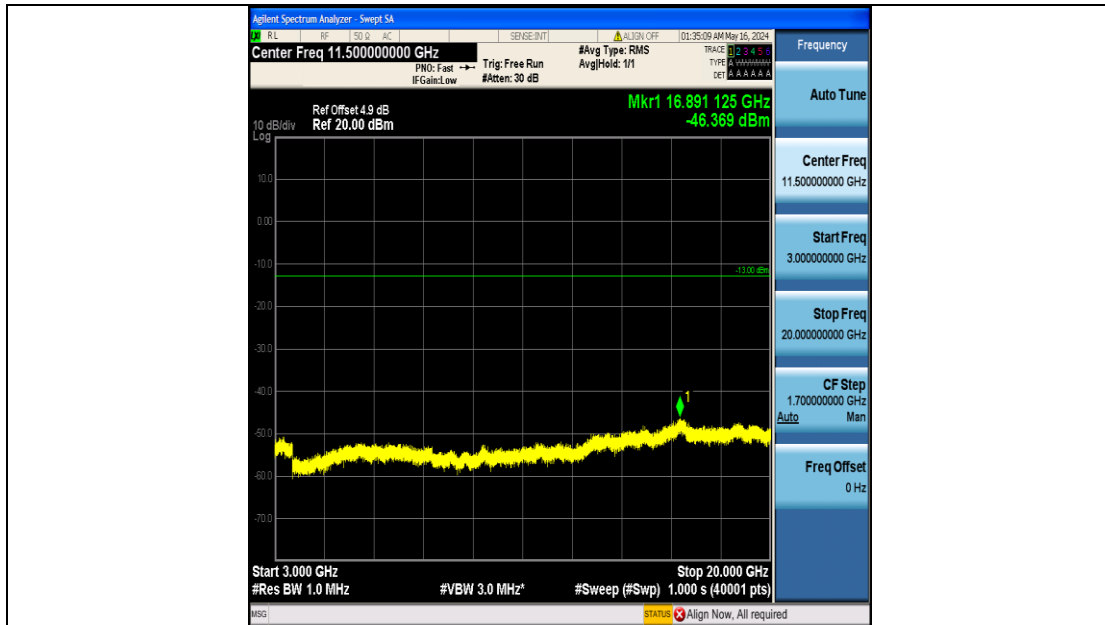

Band66_5MHz_16QAM_132647_25RB#0_1000~3000_1000~3000

Band66_5MHz_16QAM_132647_25RB#0_3000~20000_3000~20000