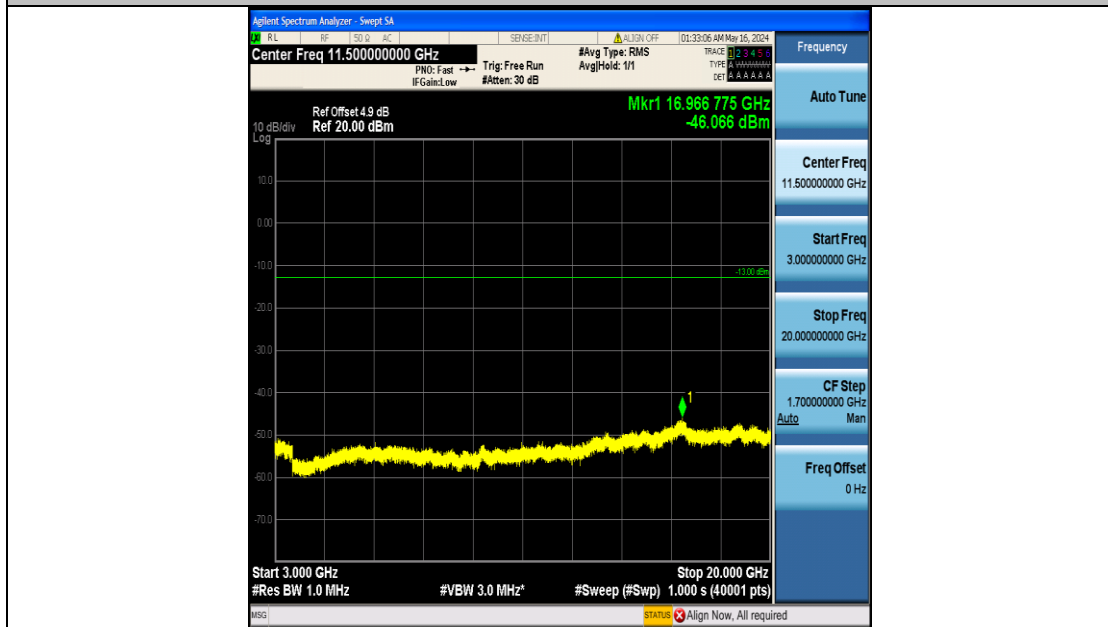

Band66_5MHz_16QAM_132322_25RB#0_1000~3000_1000~3000

Band66_5MHz_16QAM_132322_25RB#0_3000~20000_3000~20000