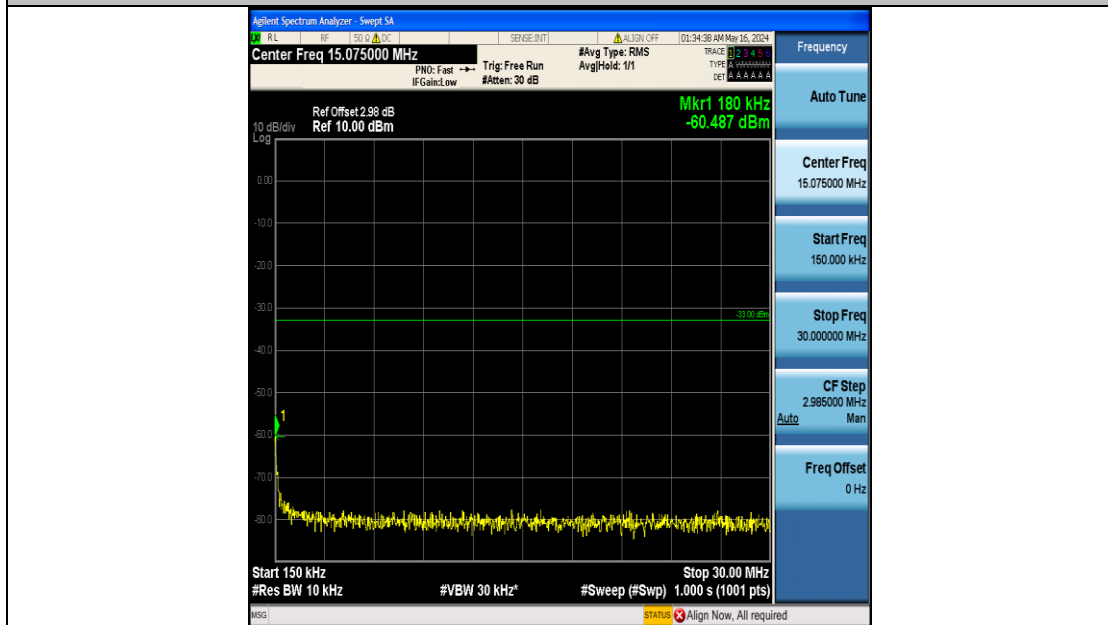

Band66_5MHz_16QAM_132647_25RB#0_0.009~0.15_0.009~0.15

Band66_5MHz_16QAM_132647_25RB#0_0.15~30_0.15~30