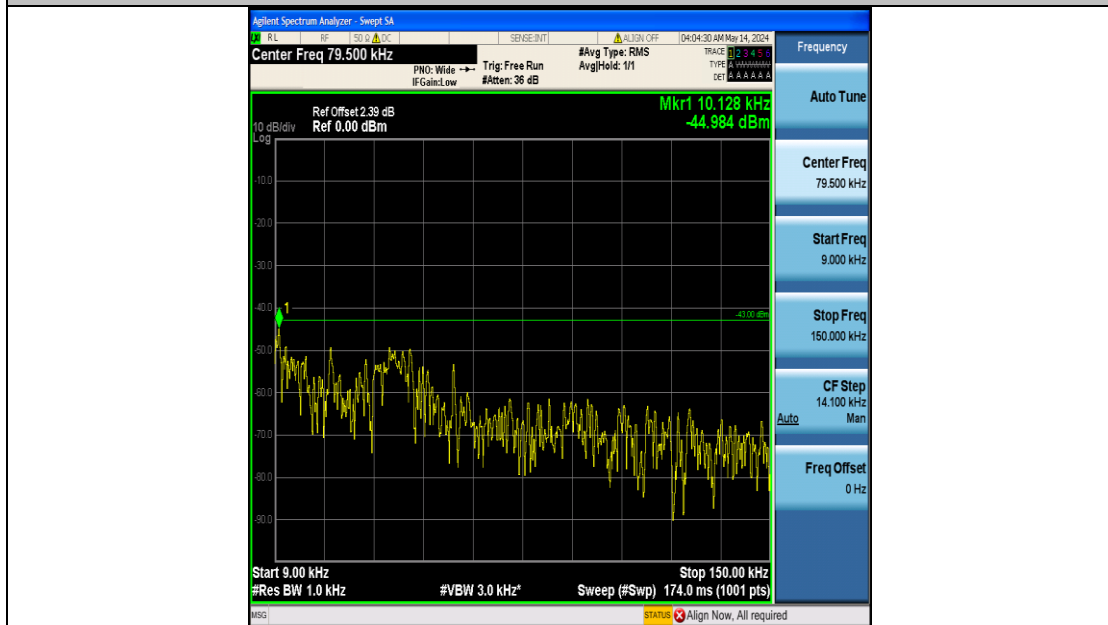

Band66_10MHz_16QAM_132022_50RB#0_0.15~30_0.15~30

Band66_10MHz_16QAM_132022_50RB#0_30~1000_30~1000

Band66_10MHz_16QAM_132022_50RB#0_1000~3000_1000~3000

Band66_10MHz_16QAM_132022_50RB#0_3000~20000_3000~20000