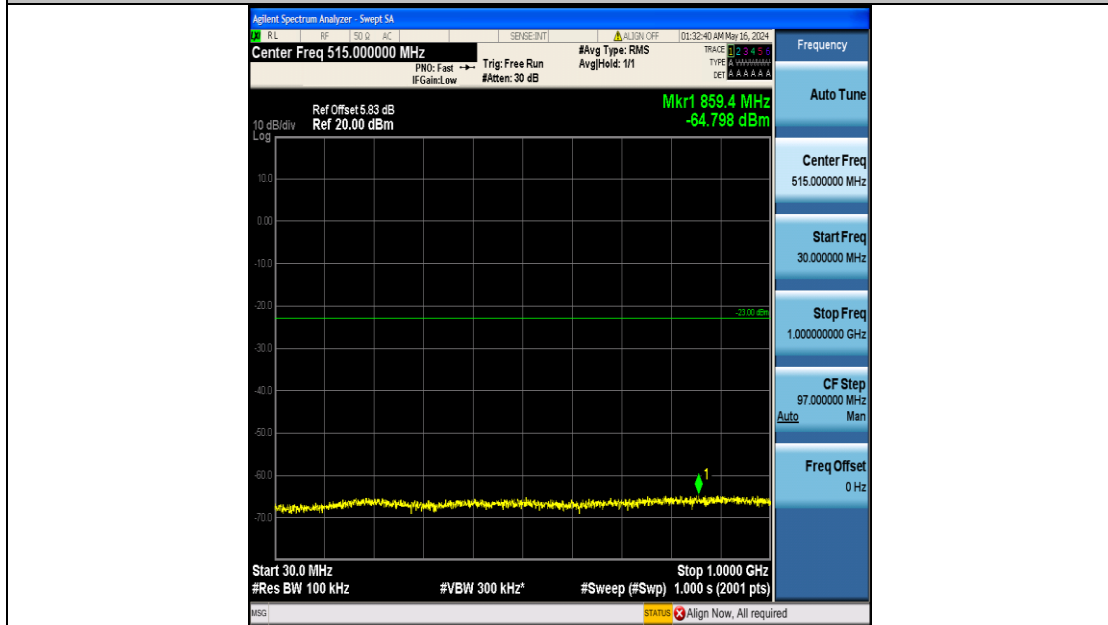

Band66_5MHz_16QAM_132322_25RB#0_0.15~30_0.15~30

Band66_5MHz_16QAM_132322_25RB#0_30~1000_30~1000