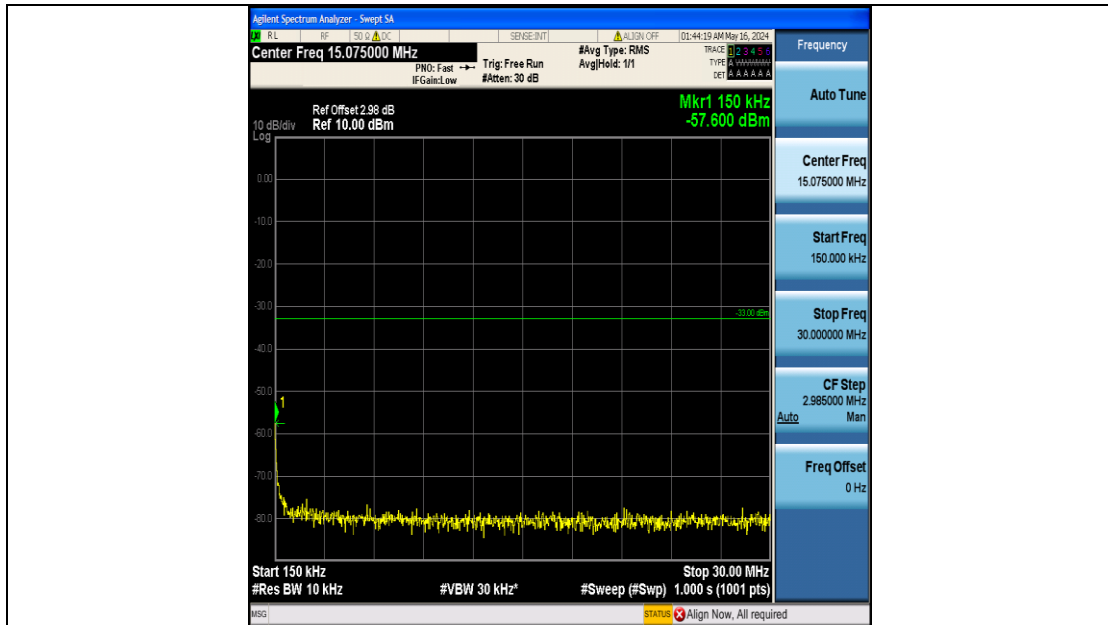

Band66_15MHz_QPSK_132322_75RB#0_0.15~30_0.15~30

Band66_15MHz_QPSK_132322_75RB#0_30~1000_30~1000

Band66_15MHz_QPSK_132322_75RB#0_1000~3000_1000~3000

Band66_15MHz_QPSK_132322_75RB#0_3000~20000_3000~20000

Band66_15MHz_QPSK_132597_75RB#0_0.009~0.15_0.009~0.15