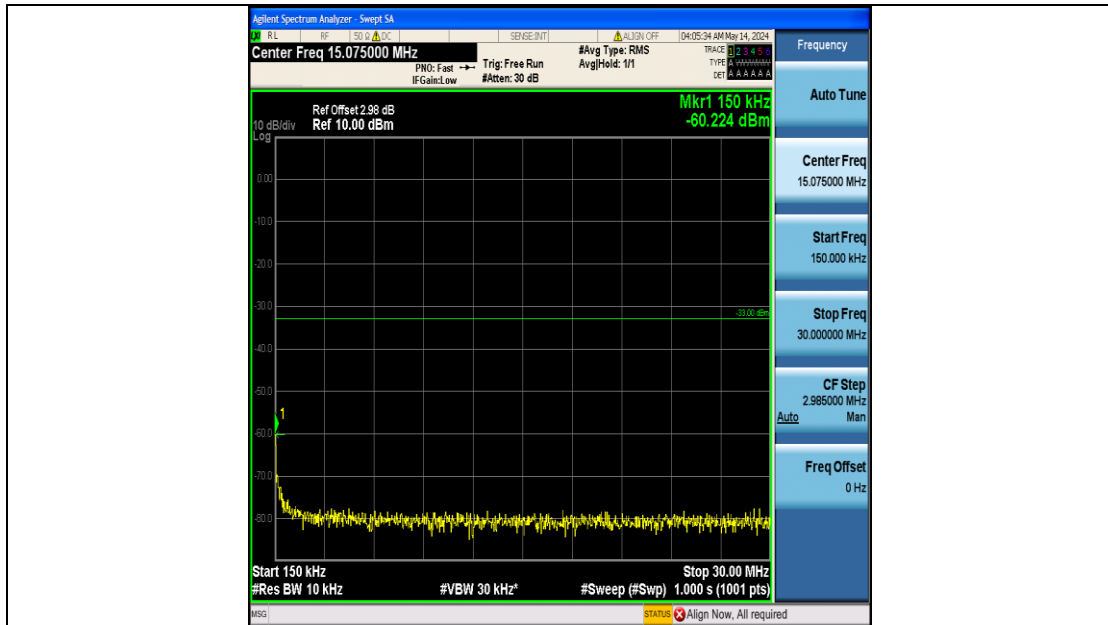

Band66_10MHz_QPSK_132322_50RB#0_0.15~30_0.15~30

Band66_10MHz_QPSK_132322_50RB#0_30~1000_30~1000

Band66_10MHz_QPSK_132322_50RB#0_1000~3000_1000~3000

Band66_10MHz_QPSK_132322_50RB#0_3000~20000_3000~20000

Band66_10MHz_QPSK_132622_50RB#0_0.009~0.15_0.009~0.15