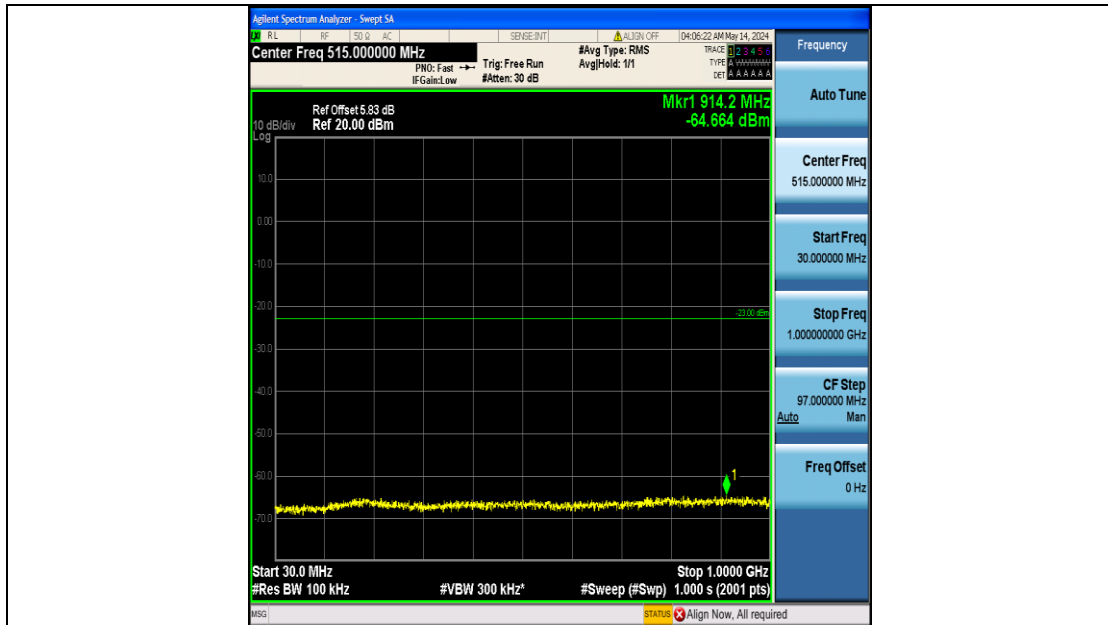

Band66_10MHz_16QAM_132622_50RB#0_0.15~30_0.15~30

Band66_10MHz_16QAM_132622_50RB#0_30~1000_30~1000