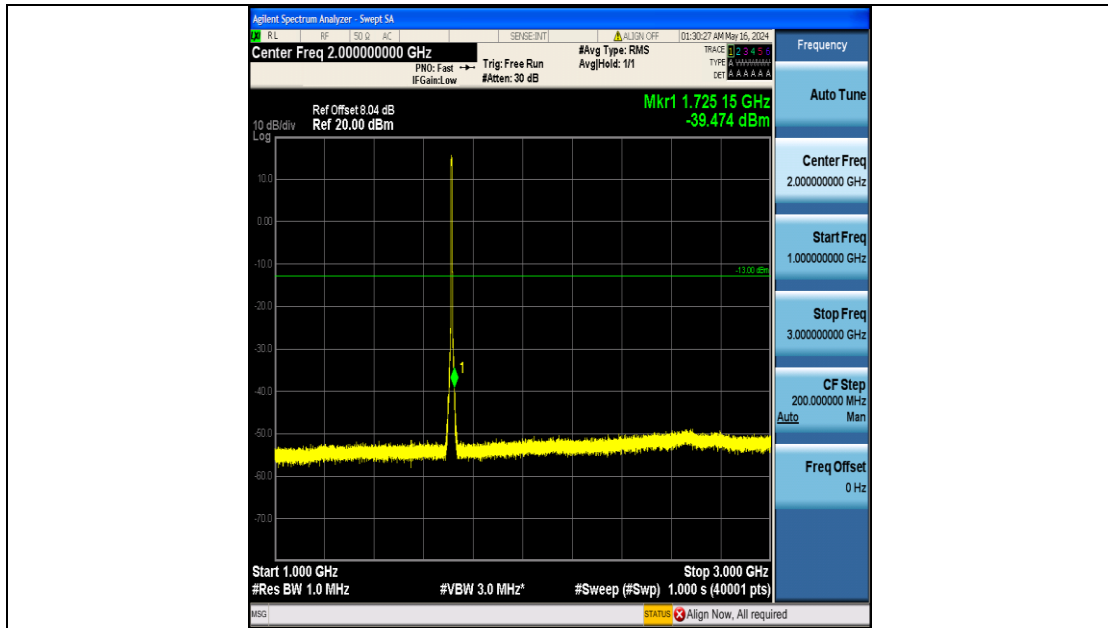

Band66_3MHz_16QAM_132657_15RB#0_3000~20000_3000~20000

Band66_5MHz_QPSK_131997_25RB#0_0.009~0.15_0.009~0.15

Band66_5MHz_QPSK_131997_25RB#0_0.15~30_0.15~30

Band66_5MHz_QPSK_131997_25RB#0_30~1000_30~1000

Band66_5MHz_QPSK_131997_25RB#0_1000~3000_1000~3000