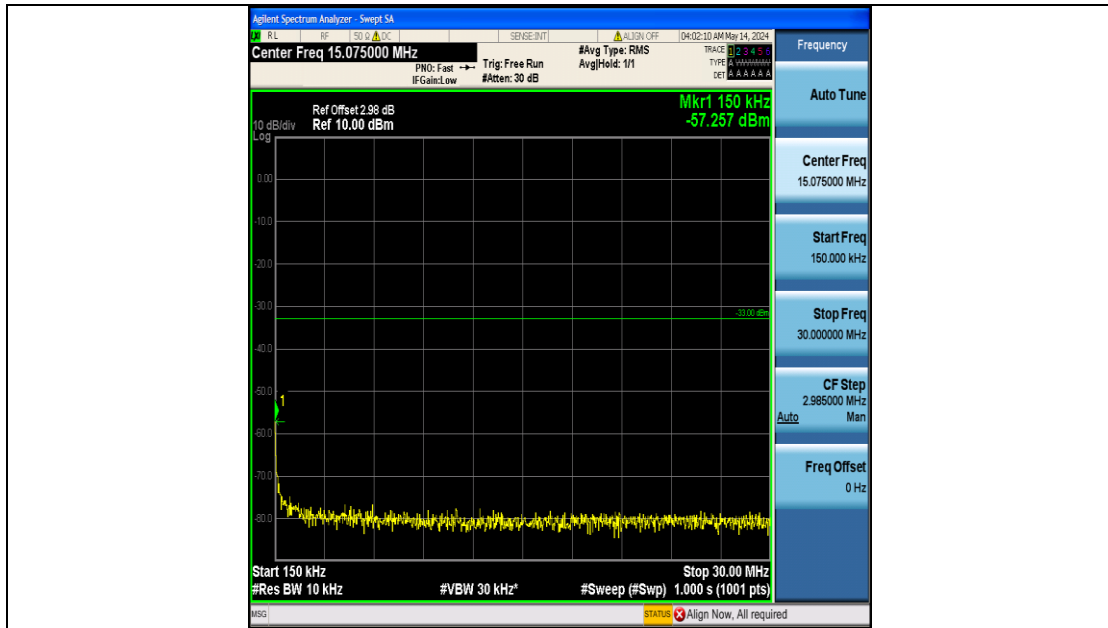

Band66_5MHz_16QAM_132647_25RB#0_30~1000_30~1000

Band66_5MHz_16QAM_132647_25RB#0_1000~3000_1000~3000

Band66_5MHz_16QAM_132647_25RB#0_3000~20000_3000~20000

Band66_10MHz_QPSK_132022_50RB#0_0.009~0.15_0.009~0.15