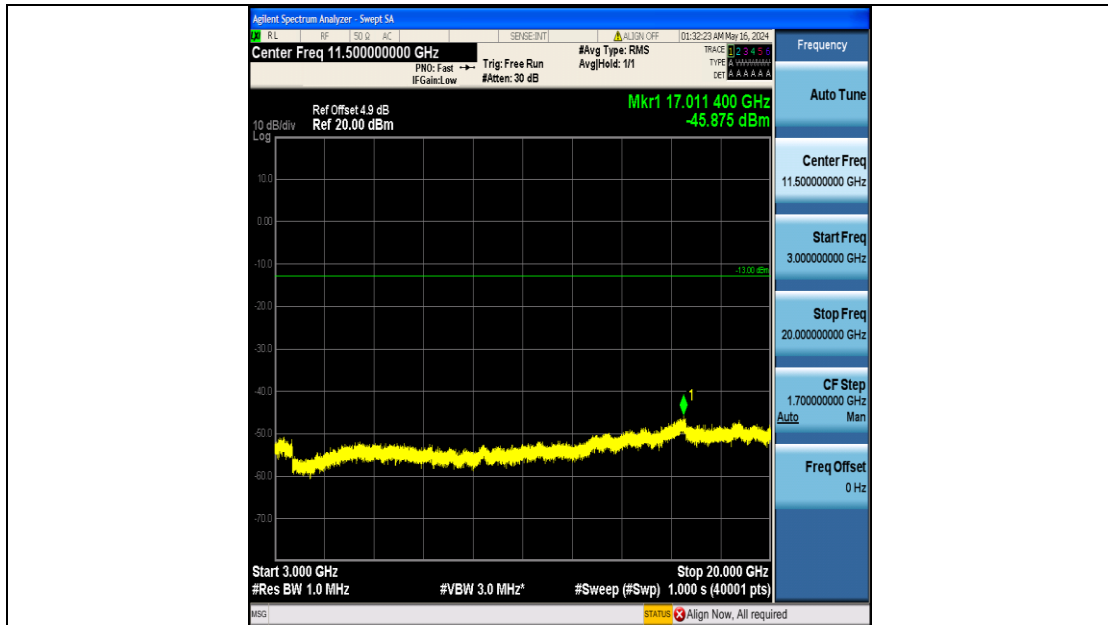

Band66_5MHz_QPSK_131997_25RB#0_3000~20000_3000~20000

Band66_5MHz_QPSK_132322_25RB#0_0.009~0.15_0.009~0.15

Band66_5MHz_QPSK_132322_25RB#0_0.15~30_0.15~30

Band66_5MHz_QPSK_132322_25RB#0_30~1000_30~1000

Band66_5MHz_QPSK_132322_25RB#0_1000~3000_1000~3000