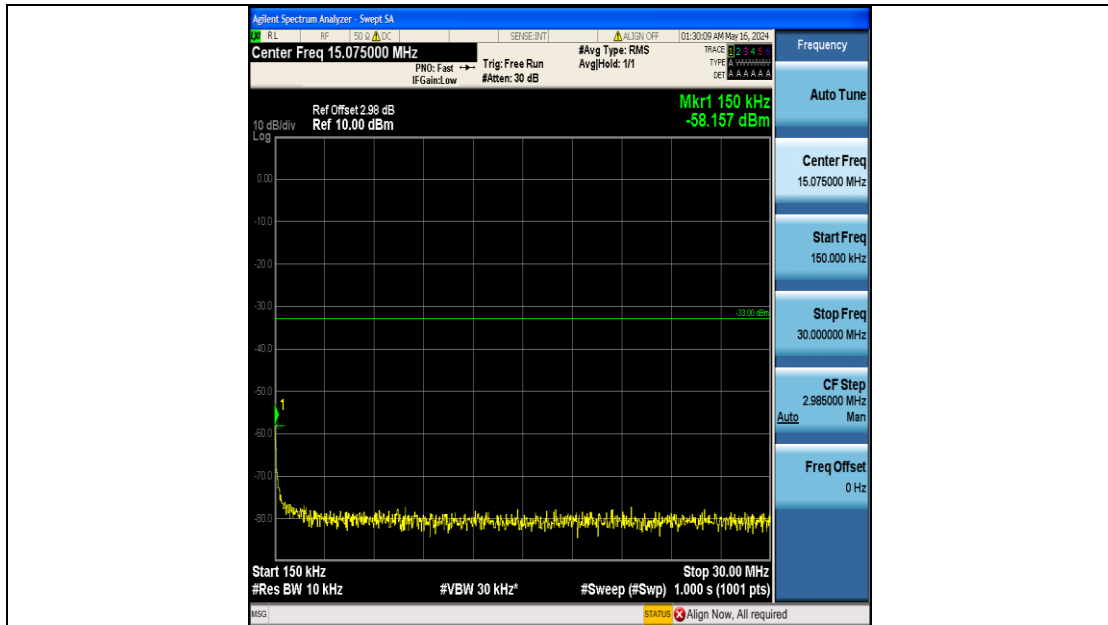

Band66_3MHz_16QAM_132657_15RB#0_3000~20000_3000~20000

Band66_5MHz_QPSK_131997_25RB#0_0.009~0.15_0.009~0.15

Band66_5MHz_QPSK_131997_25RB#0_0.15~30_0.15~30

Band66_5MHz_QPSK_131997_25RB#0_30~1000_30~1000

Band66_5MHz_QPSK_131997_25RB#0_1000~3000_1000~3000