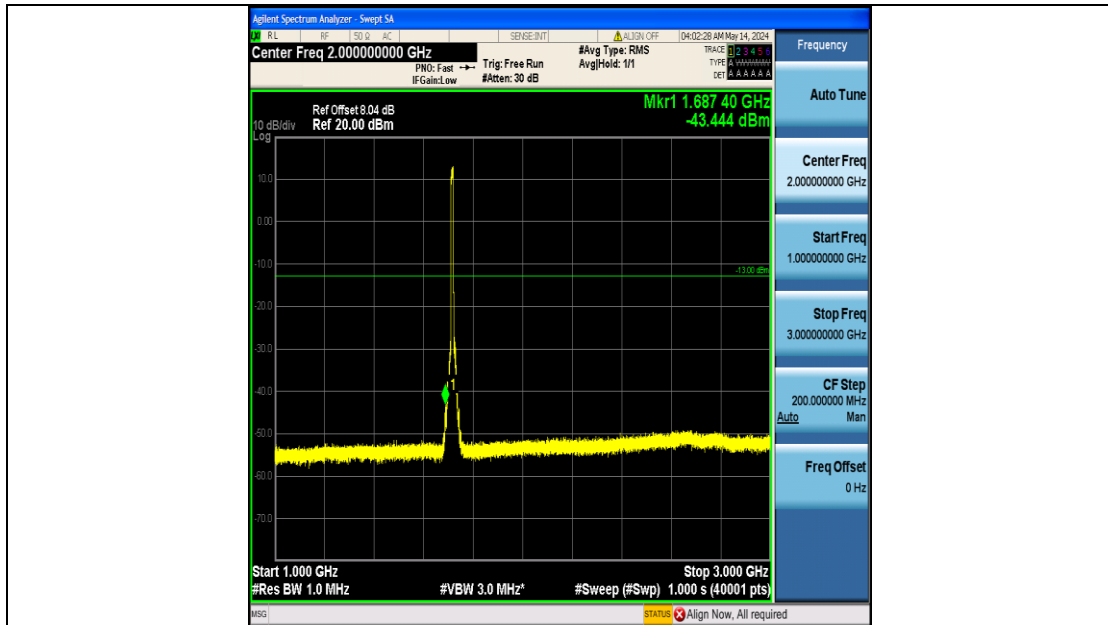

Band66_10MHz_QPSK_132022_50RB#0_30~1000_30~1000

Band66_10MHz_QPSK_132022_50RB#0_1000~3000_1000~3000