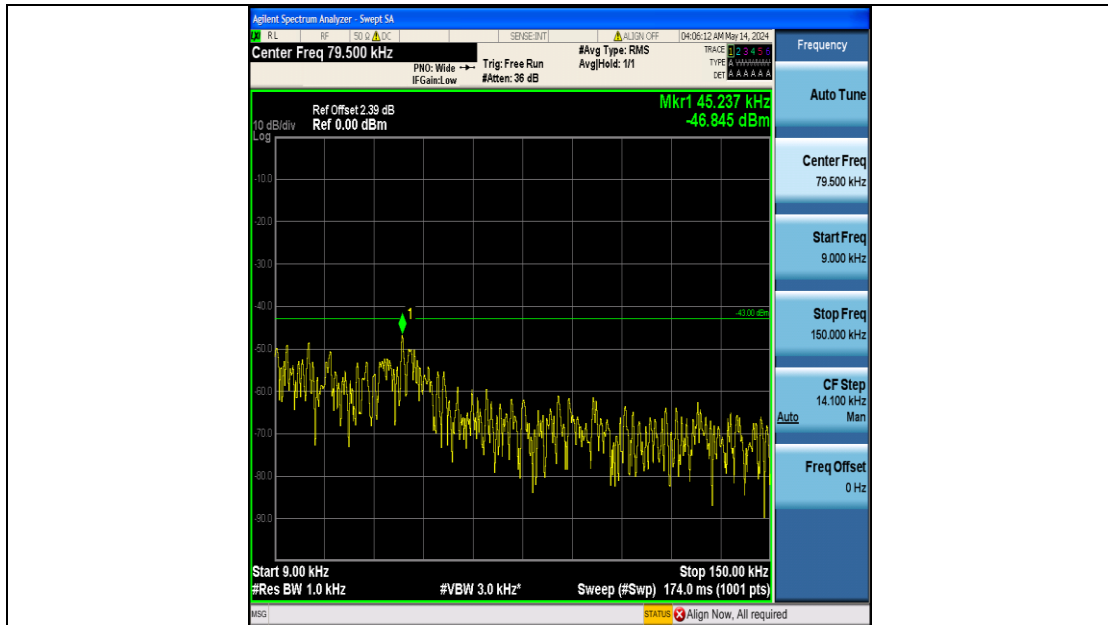

Band66_10MHz_16QAM_132322_50RB#0_3000~20000_3000~20000

Band66_10MHz_16QAM_132622_50RB#0_0.009~0.15_0.009~0.15