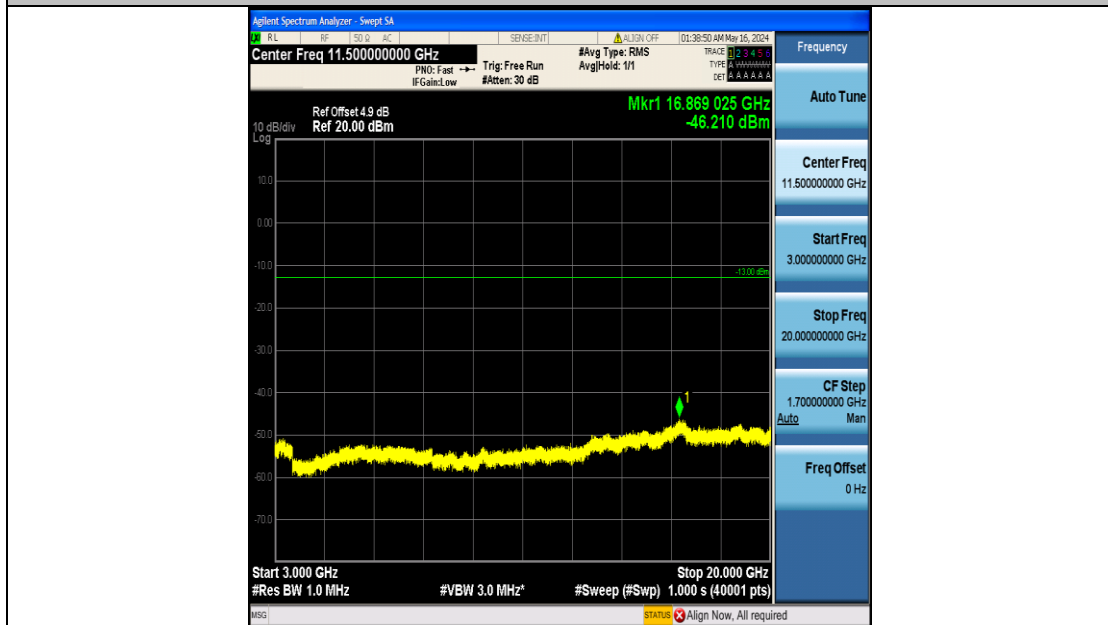

Band66_15MHz_QPSK_132047_75RB#0_1000~3000_1000~3000

Band66_15MHz_QPSK_132047_75RB#0_3000~20000_3000~20000