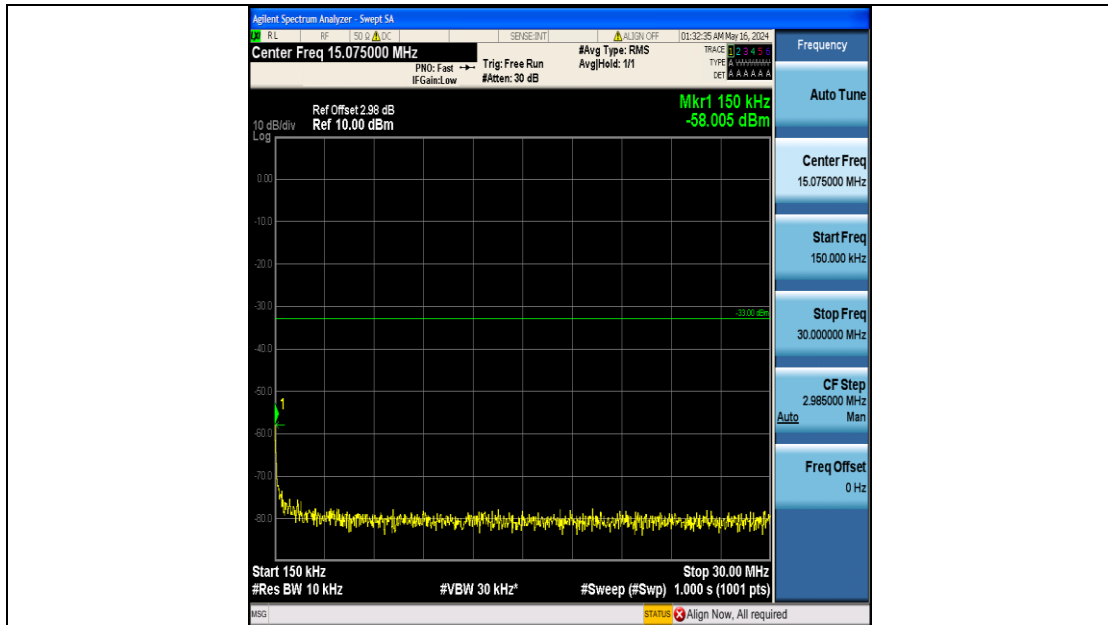

Band66_5MHz_16QAM_132322_25RB#0_0.009~0.15_0.009~0.15

Band66_5MHz_16QAM_132322_25RB#0_0.15~30_0.15~30