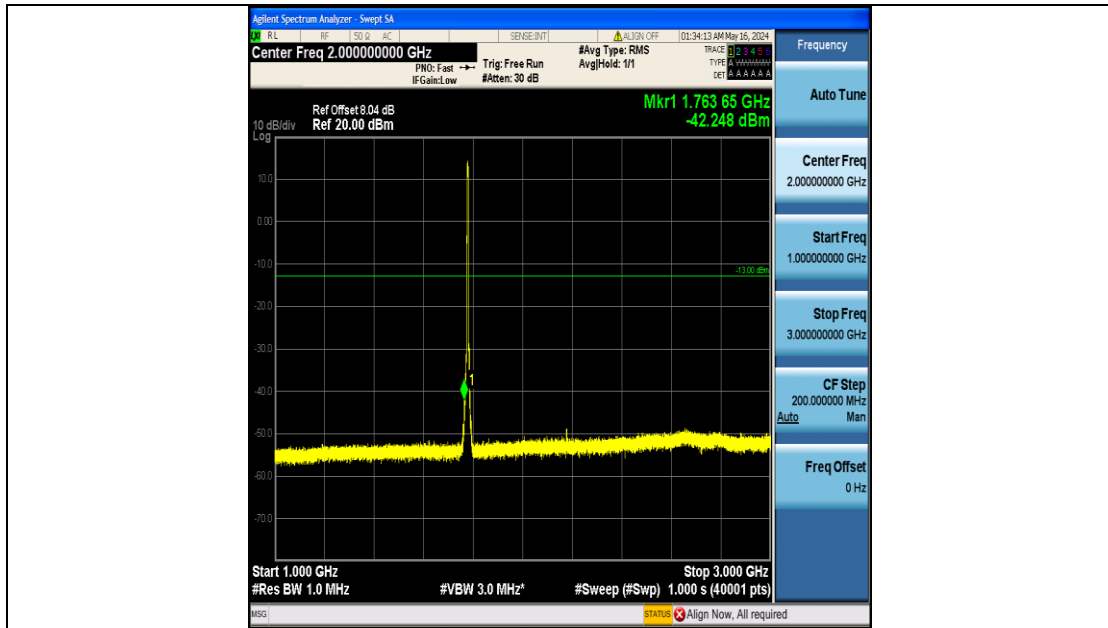

Band66_5MHz_QPSK_132322_25RB#0_3000~20000_3000~20000

Band66_5MHz_QPSK_132647_25RB#0_0.009~0.15_0.009~0.15

Band66_5MHz_QPSK_132647_25RB#0_0.15~30_0.15~30

Band66_5MHz_QPSK_132647_25RB#0_30~1000_30~1000

Band66_5MHz_QPSK_132647_25RB#0_1000~3000_1000~3000