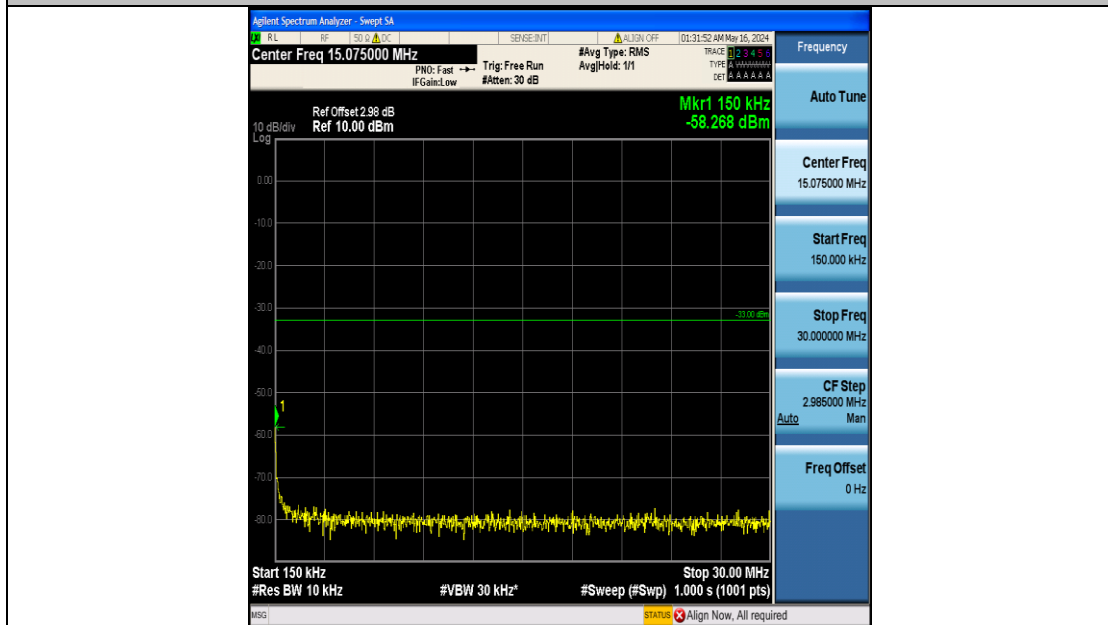

Band66_5MHz_QPSK_132322_25RB#0_0.009~0.15_0.009~0.15

Band66_5MHz_QPSK_132322_25RB#0_0.15~30_0.15~30