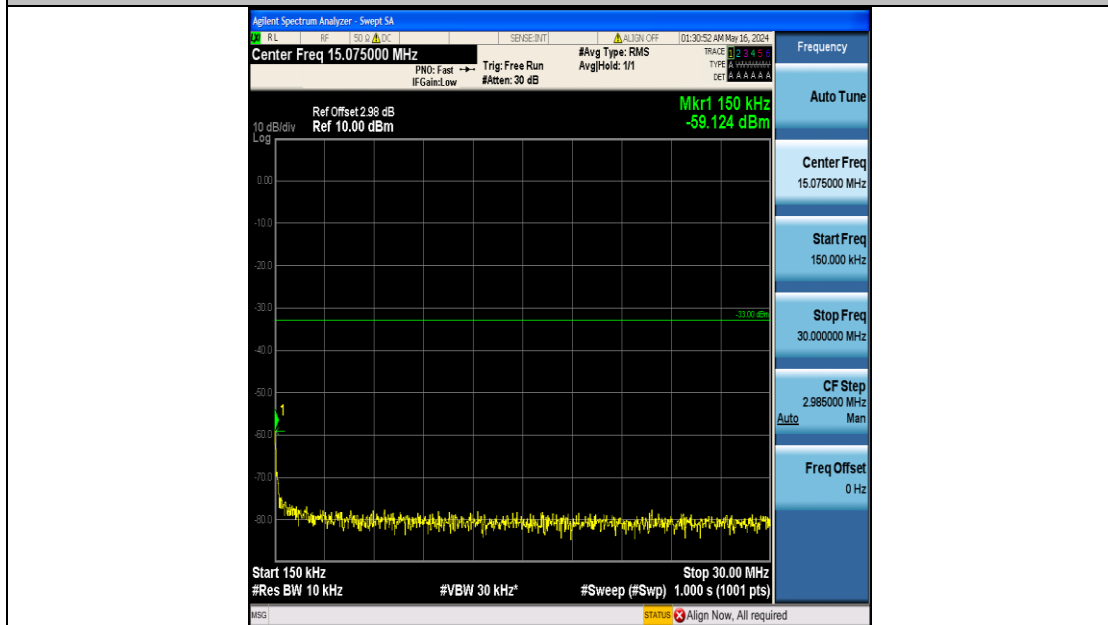

Band66_5MHz_16QAM_131997_25RB#0_0.009~0.15_0.009~0.15

Band66_5MHz_16QAM_131997_25RB#0_0.15~30_0.15~30