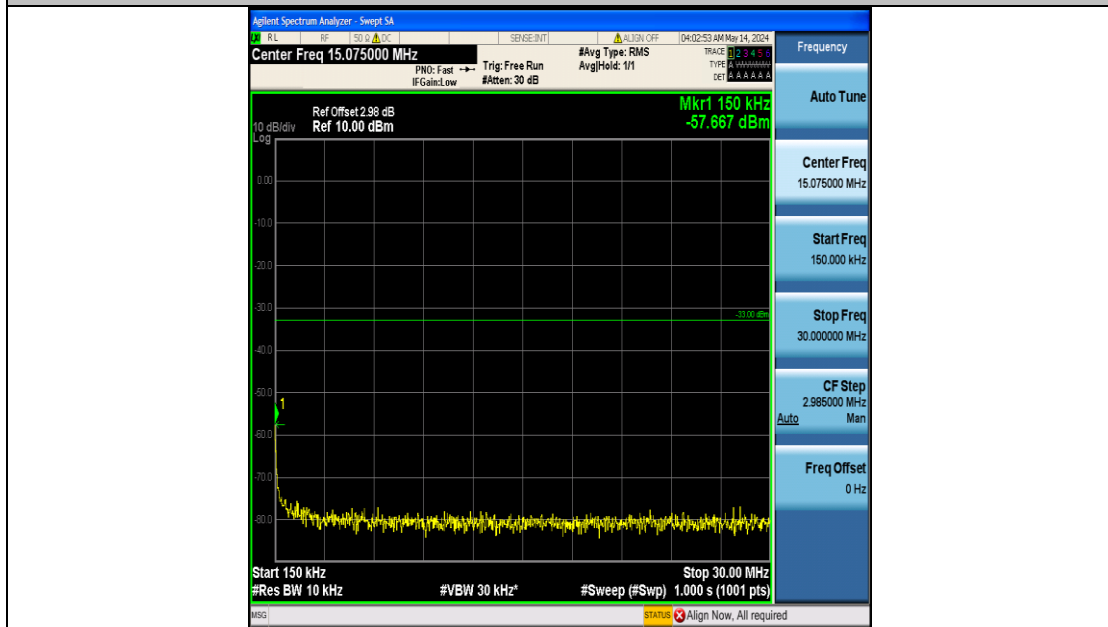

Band66_10MHz_QPSK_132622_50RB#0_0.15~30_0.15~30

Band66_10MHz_QPSK_132622_50RB#0_30~1000_30~1000

Band66_10MHz_QPSK_132622_50RB#0_1000~3000_1000~3000

Band66_10MHz_QPSK_132622_50RB#0_3000~20000_3000~20000

Band66_10MHz_16QAM_132022_50RB#0_0.009~0.15_0.009~0.15