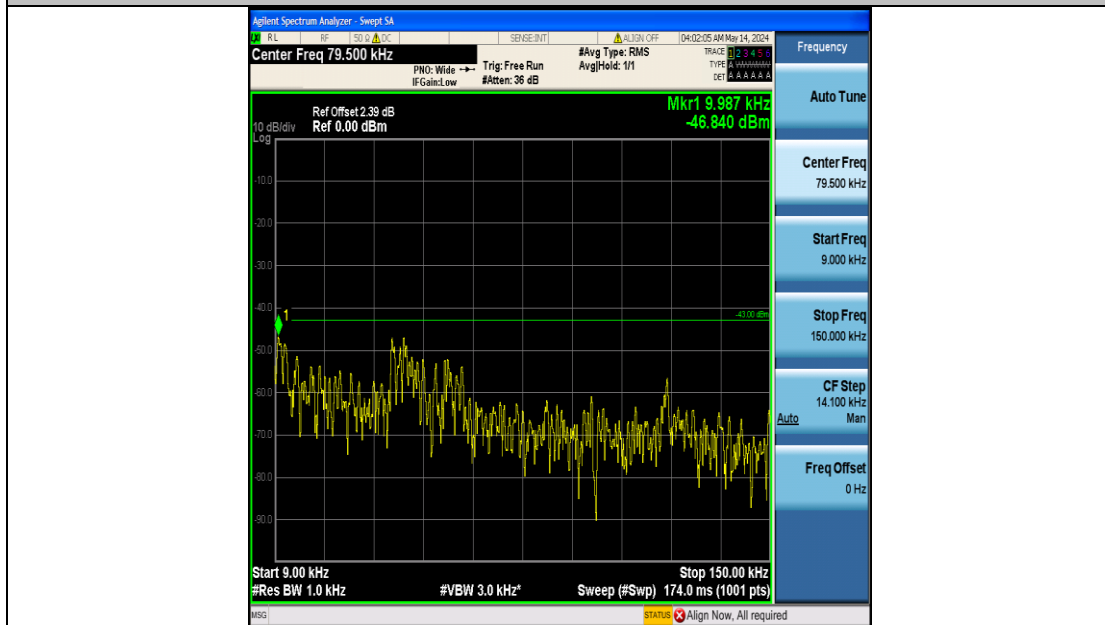

Band66_5MHz_16QAM_132647_25RB#0_3000~20000_3000~20000

Band66_10MHz_QPSK_132022_50RB#0_0.009~0.15_0.009~0.15