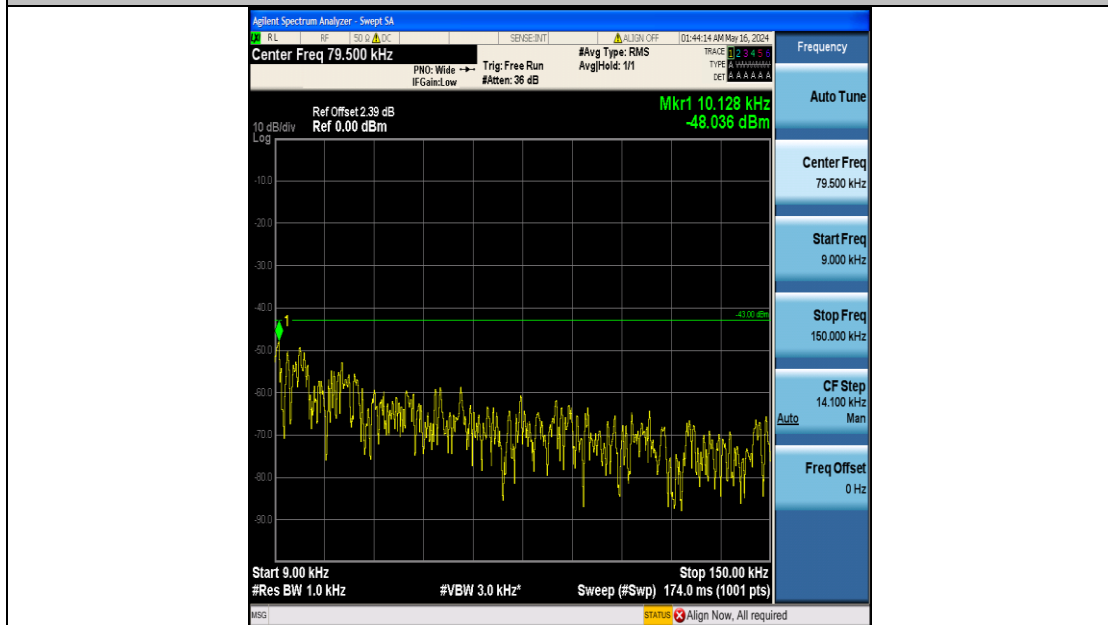

Band66_15MHz_QPSK_132322_75RB#0_0.15~30_0.15~30

Band66_15MHz_QPSK_132322_75RB#0_30~1000_30~1000

Band66_15MHz_QPSK_132322_75RB#0_1000~3000_1000~3000

Band66_15MHz_QPSK_132322_75RB#0_3000~20000_3000~20000

Band66_15MHz_QPSK_132597_75RB#0_0.009~0.15_0.009~0.15