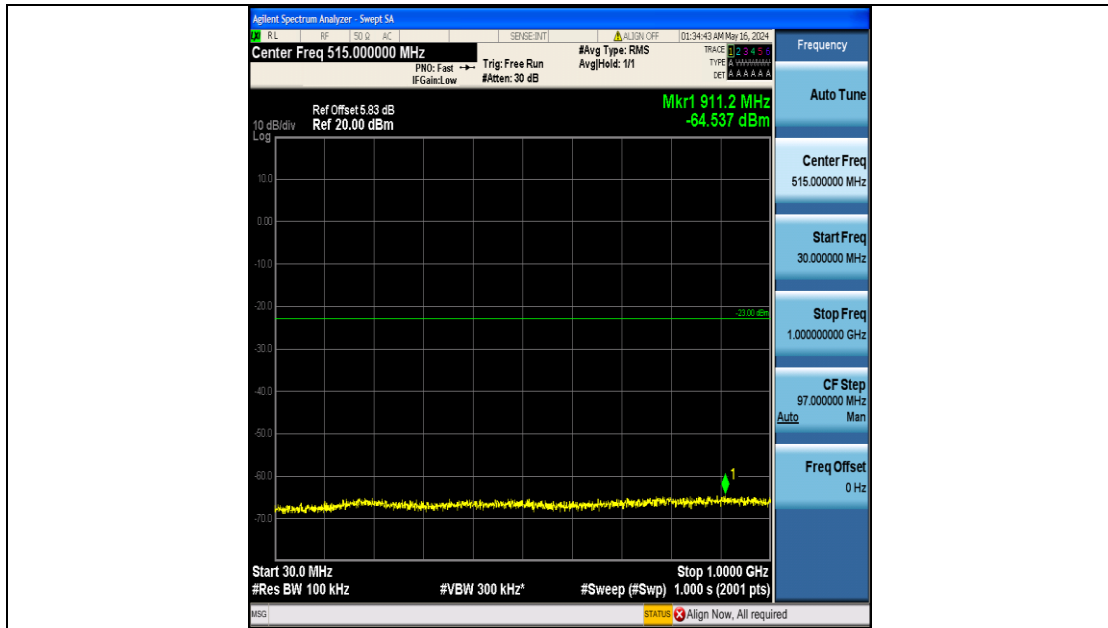

Band66_5MHz_16QAM_132322_25RB#0_1000~3000_1000~3000

Band66_5MHz_16QAM_132322_25RB#0_3000~20000_3000~20000

Band66_5MHz_16QAM_132647_25RB#0_0.009~0.15_0.009~0.15

Band66_5MHz_16QAM_132647_25RB#0_0.15~30_0.15~30