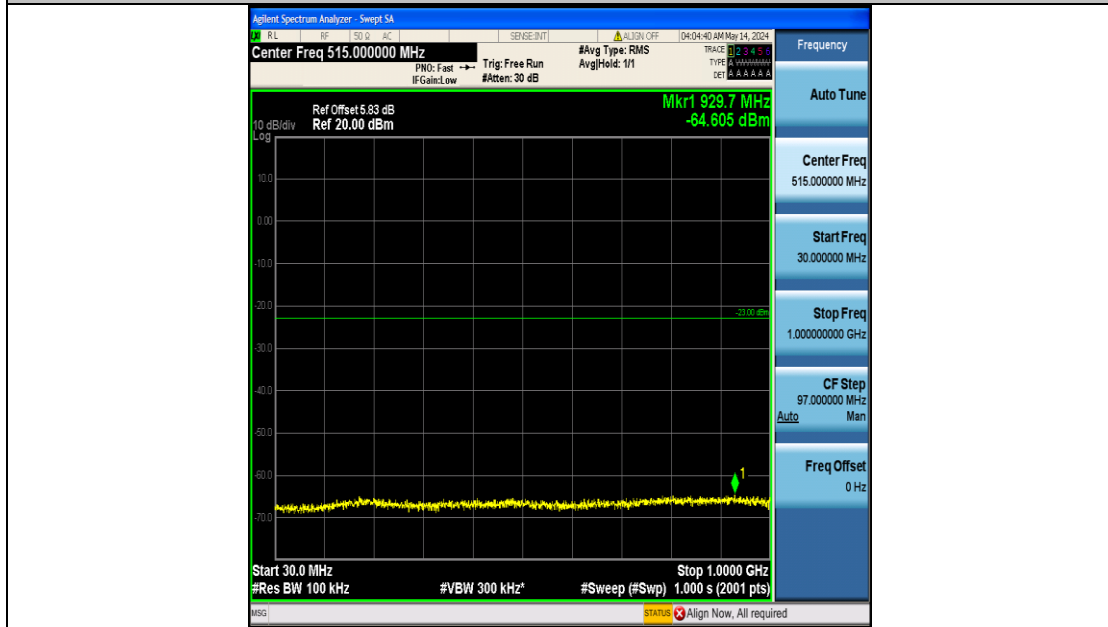

Band66_10MHz_16QAM_132322_50RB#0_0.15~30_0.15~30

Band66_10MHz_16QAM_132322_50RB#0_30~1000_30~1000