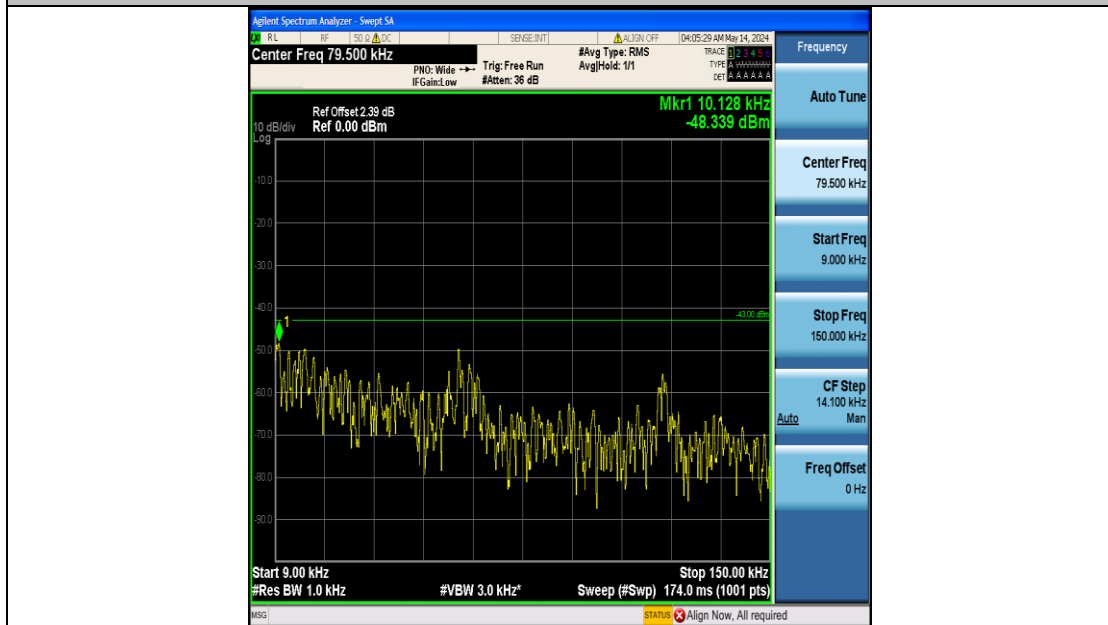

Band66_10MHz_QPSK_132322_50RB#0_0.15~30_0.15~30

Band66_10MHz_QPSK_132322_50RB#0_30~1000_30~1000

Band66_10MHz_QPSK_132322_50RB#0_1000~3000_1000~3000

Band66_10MHz_QPSK_132322_50RB#0_3000~20000_3000~20000

Band66_10MHz_QPSK_132622_50RB#0_0.009~0.15_0.009~0.15