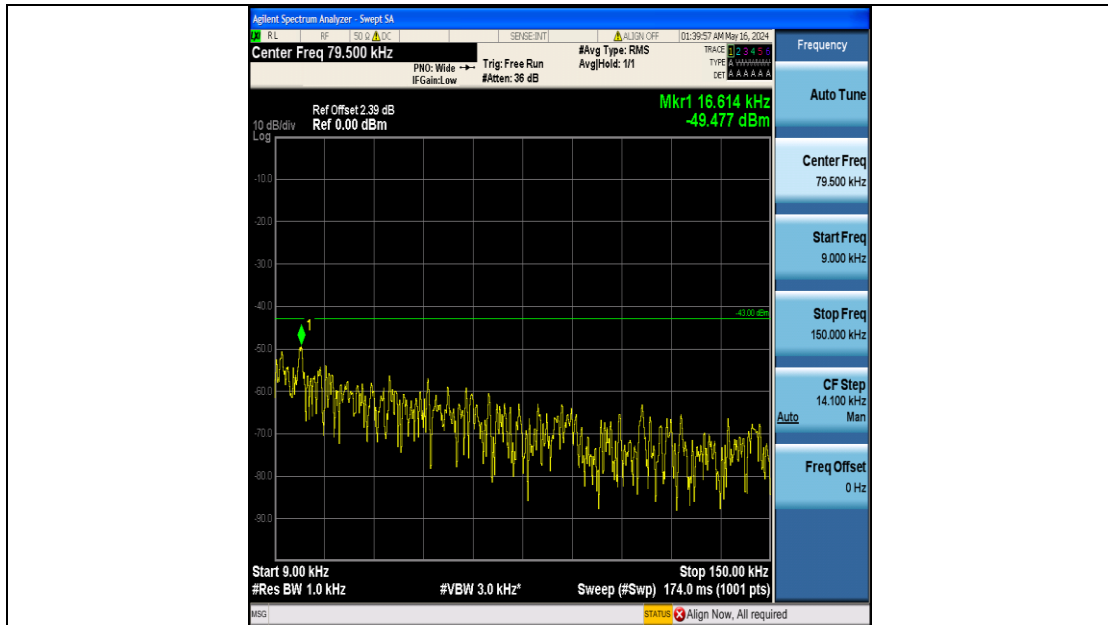

Band66_15MHz_QPSK_132047_75RB#0_3000~20000_3000~20000

Band66_15MHz_QPSK_132322_75RB#0_0.009~0.15_0.009~0.15