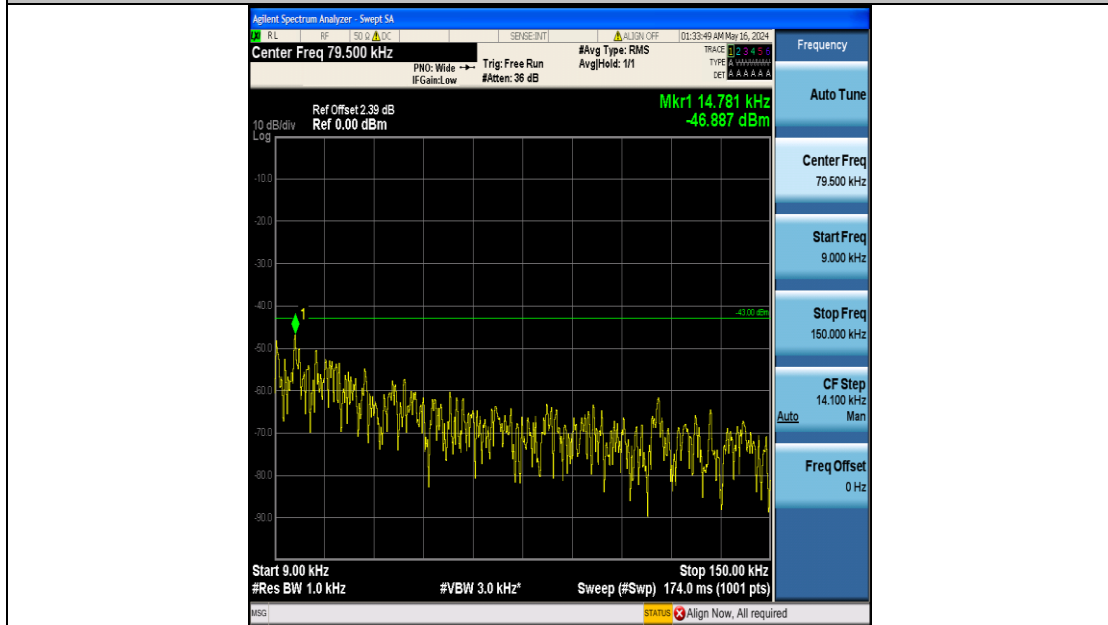

Band66_5MHz_QPSK_132322_25RB#0_3000~20000_3000~20000

Band66_5MHz_QPSK_132647_25RB#0_0.009~0.15_0.009~0.15