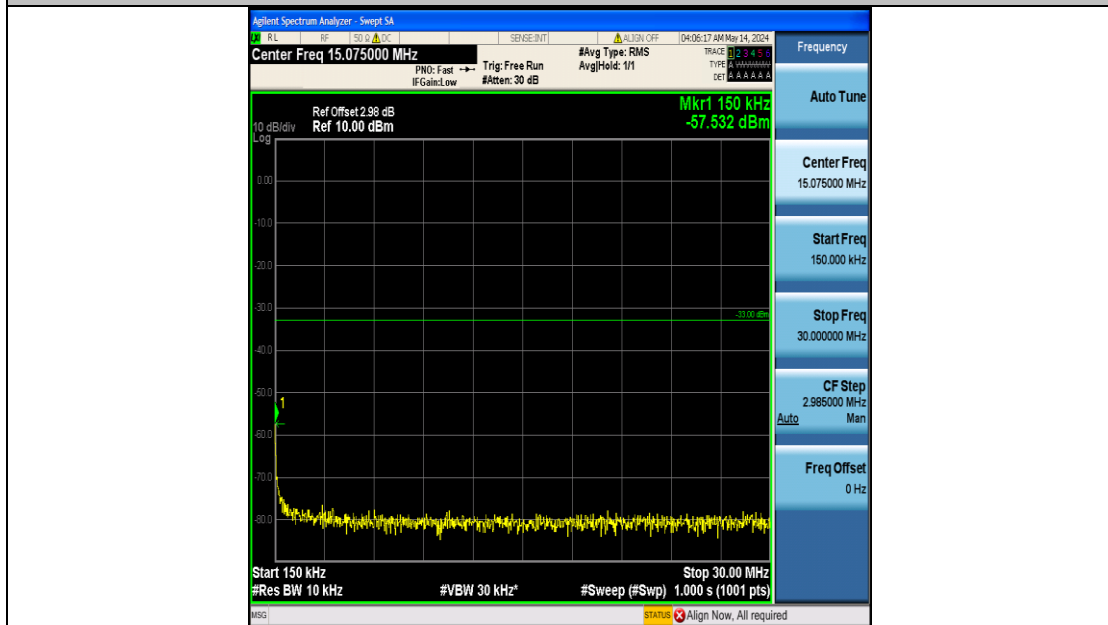

Band66_10MHz_16QAM_132622_50RB#0_0.009~0.15_0.009~0.15

Band66_10MHz_16QAM_132622_50RB#0_0.15~30_0.15~30