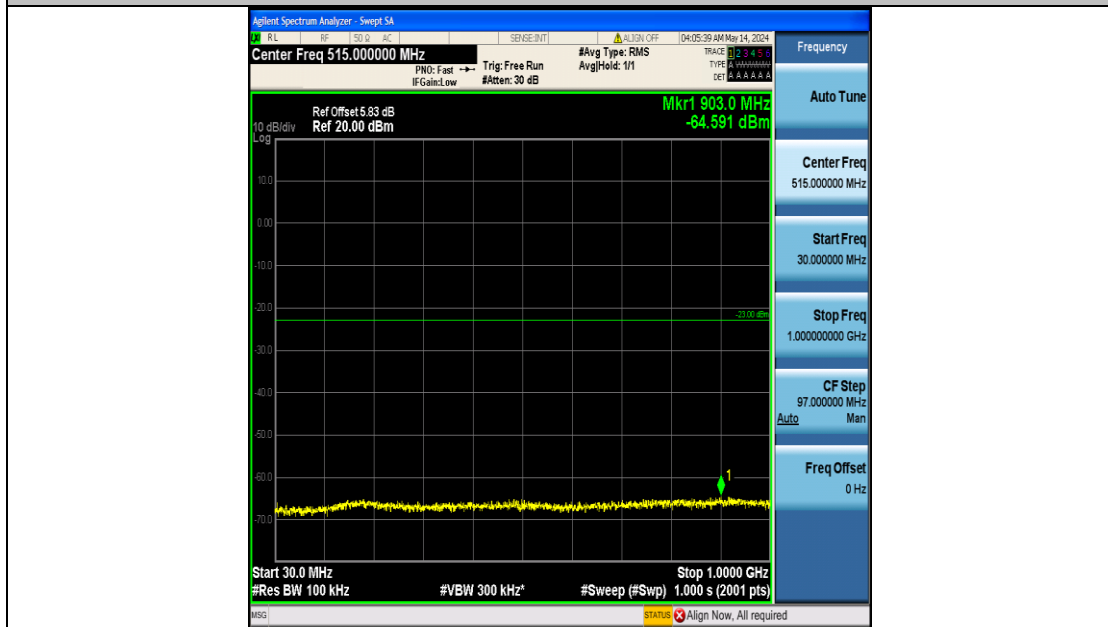

Band66_10MHz_QPSK_132622_50RB#0_0.15~30_0.15~30

Band66_10MHz_QPSK_132622_50RB#0_30~1000_30~1000