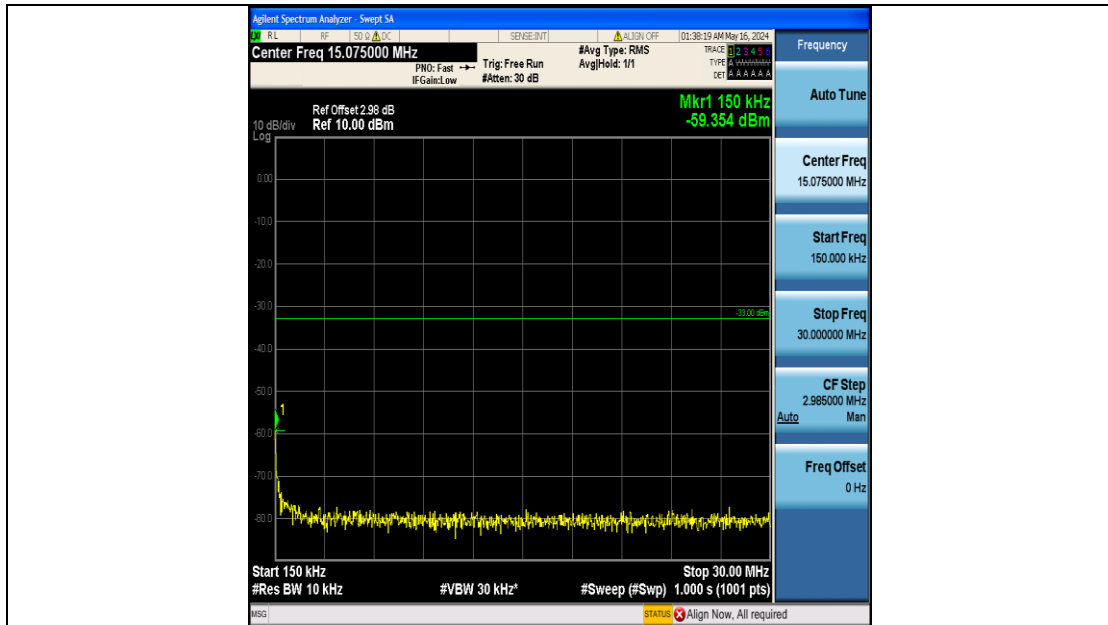

Band66_15MHz_QPSK_132047_75RB#0_0.009~0.15_0.009~0.15

Band66_15MHz_QPSK_132047_75RB#0_0.15~30_0.15~30