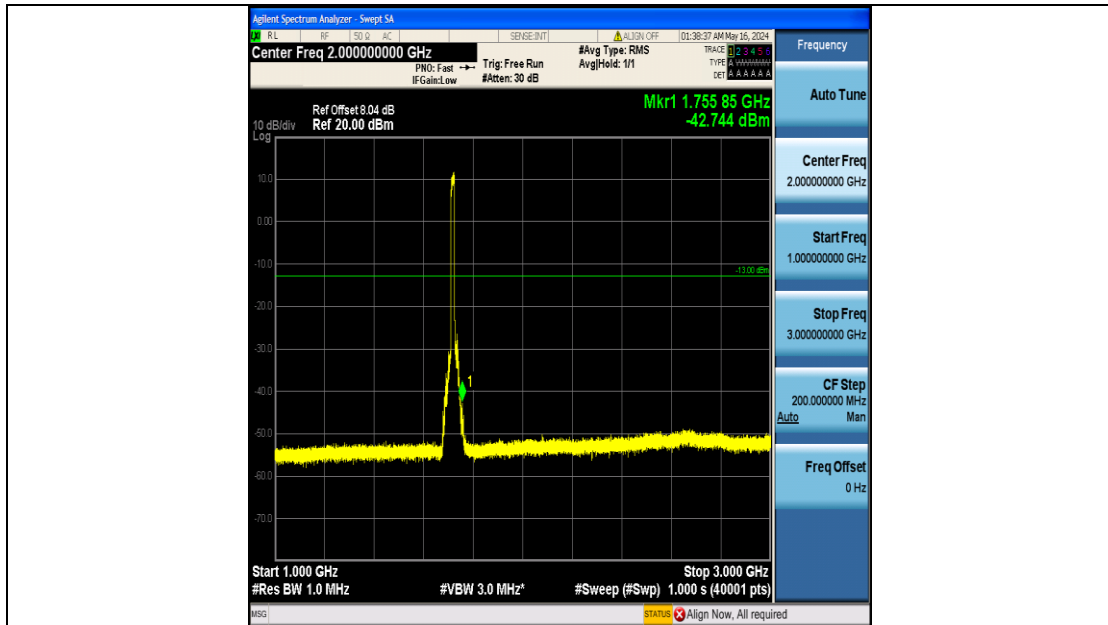

Band66_15MHz_QPSK_132047_75RB#0_30~1000_30~1000

Band66_15MHz_QPSK_132047_75RB#0_1000~3000_1000~3000