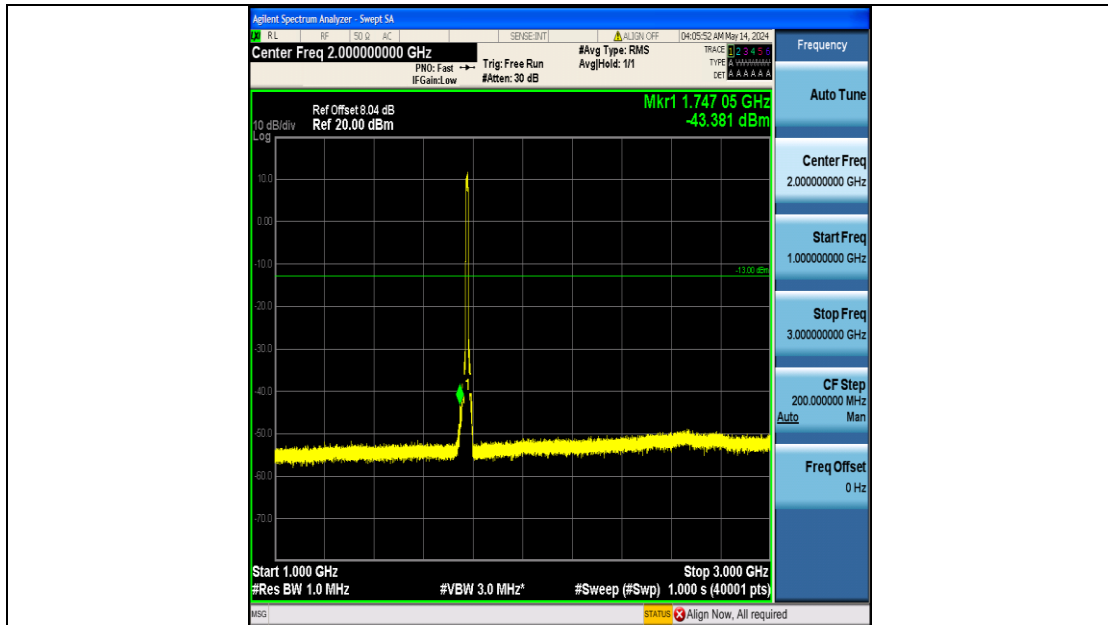

Band66_10MHz_QPSK_132622_50RB#0_30~1000_30~1000

Band66_10MHz_QPSK_132622_50RB#0_1000~3000_1000~3000