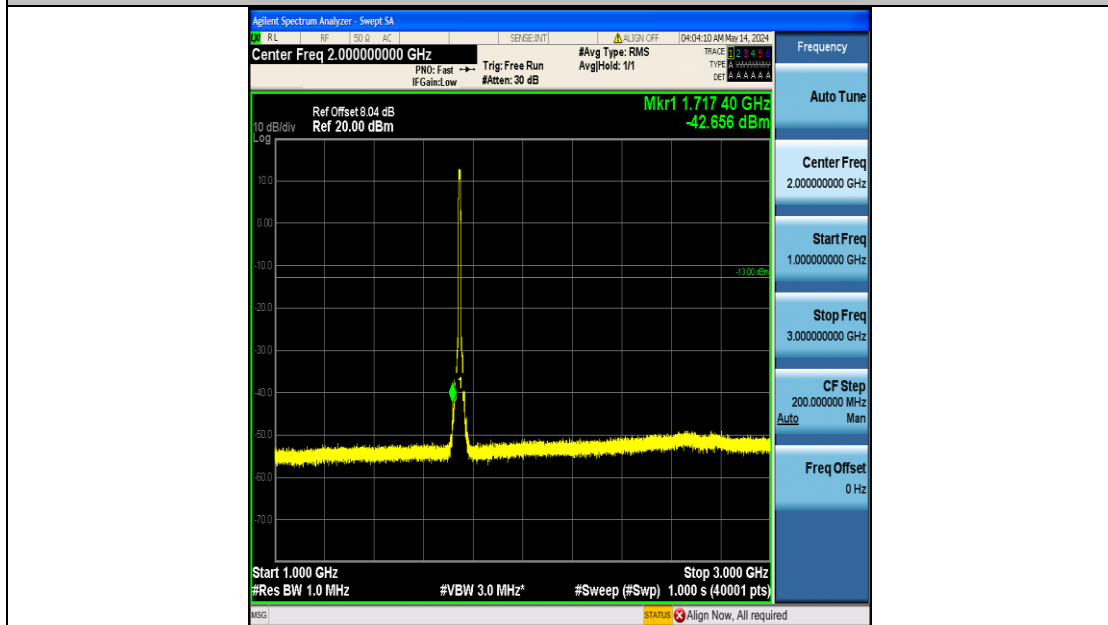

Band66_10MHz_QPSK_132322_50RB#0_30~1000_30~1000

Band66_10MHz_QPSK_132322_50RB#0_1000~3000_1000~3000