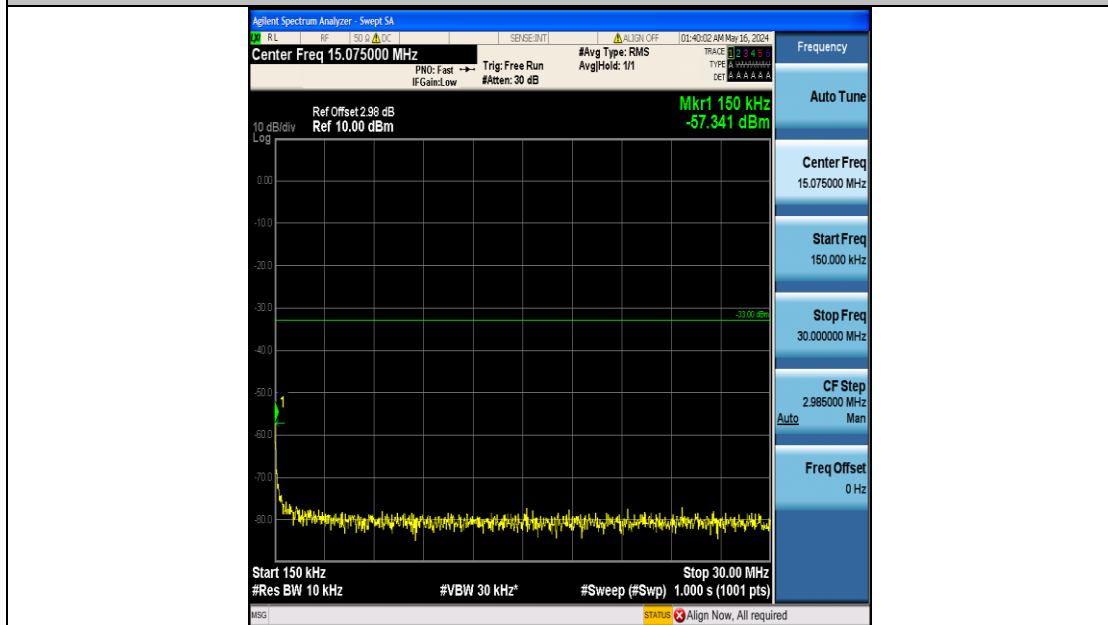

Band66_15MHz_QPSK_132047_75RB#0_30~1000_30~1000

Band66_15MHz_QPSK_132047_75RB#0_1000~3000_1000~3000

Band66_15MHz_QPSK_132047_75RB#0_3000~20000_3000~20000

Band66_15MHz_QPSK_132322_75RB#0_0.009~0.15_0.009~0.15