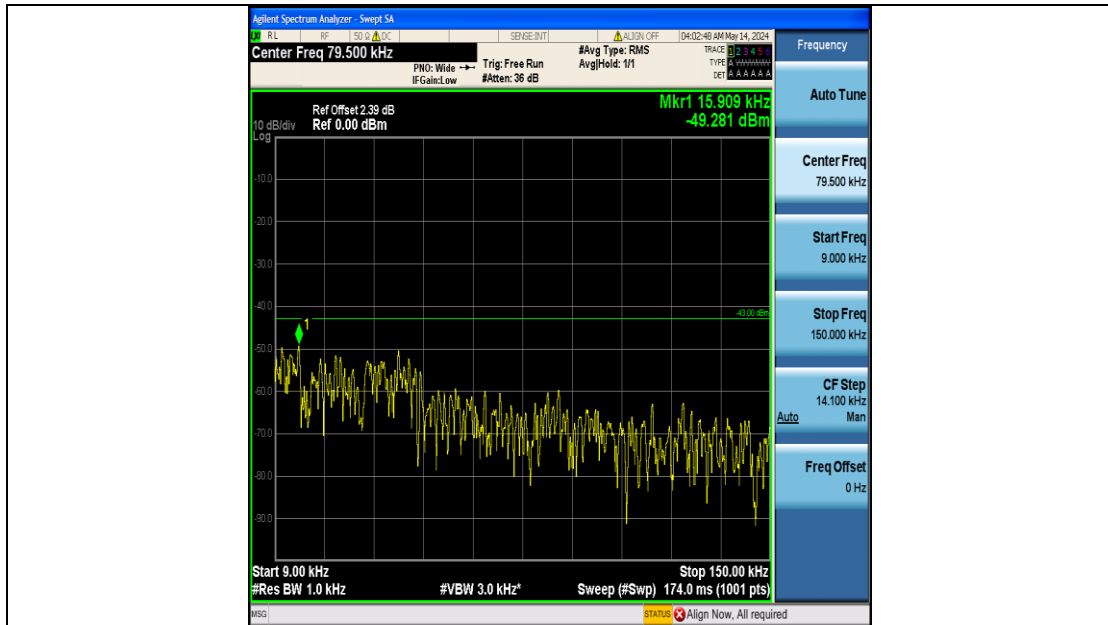

Band66_10MHz_QPSK_132622_50RB#0_0.15~30_0.15~30

Band66_10MHz_QPSK_132622_50RB#0_30~1000_30~1000

Band66_10MHz_QPSK_132622_50RB#0_1000~3000_1000~3000

Band66_10MHz_QPSK_132622_50RB#0_3000~20000_3000~20000

Band66_10MHz_16QAM_132022_50RB#0_0.009~0.15_0.009~0.15