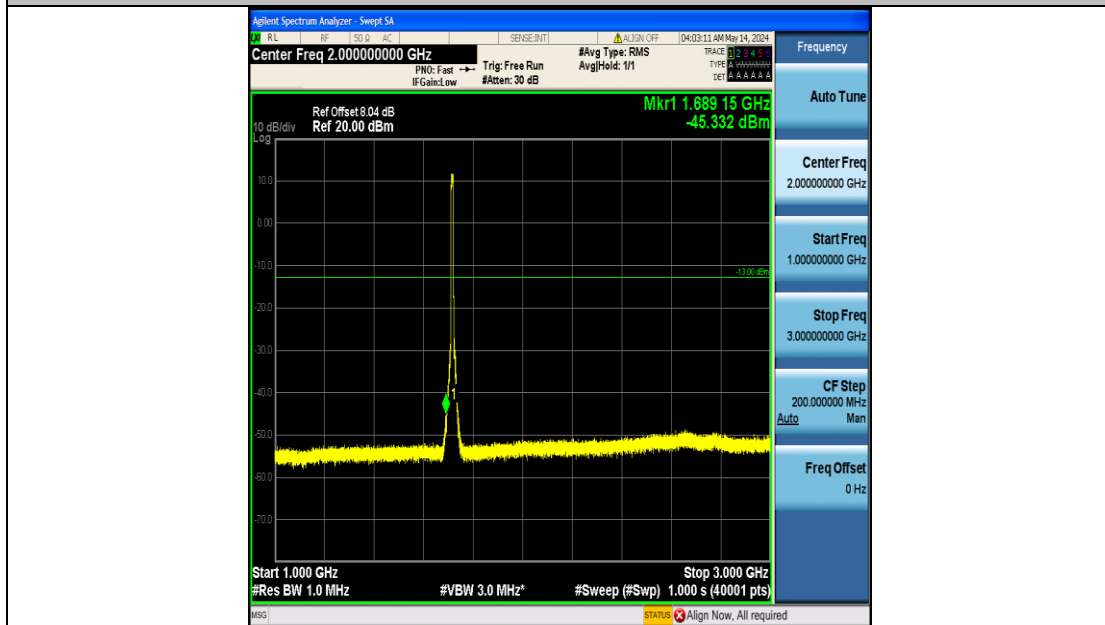

Band66_10MHz_16QAM_132022_50RB#0_30~1000_30~1000

Band66_10MHz_16QAM_132022_50RB#0_1000~3000_1000~3000