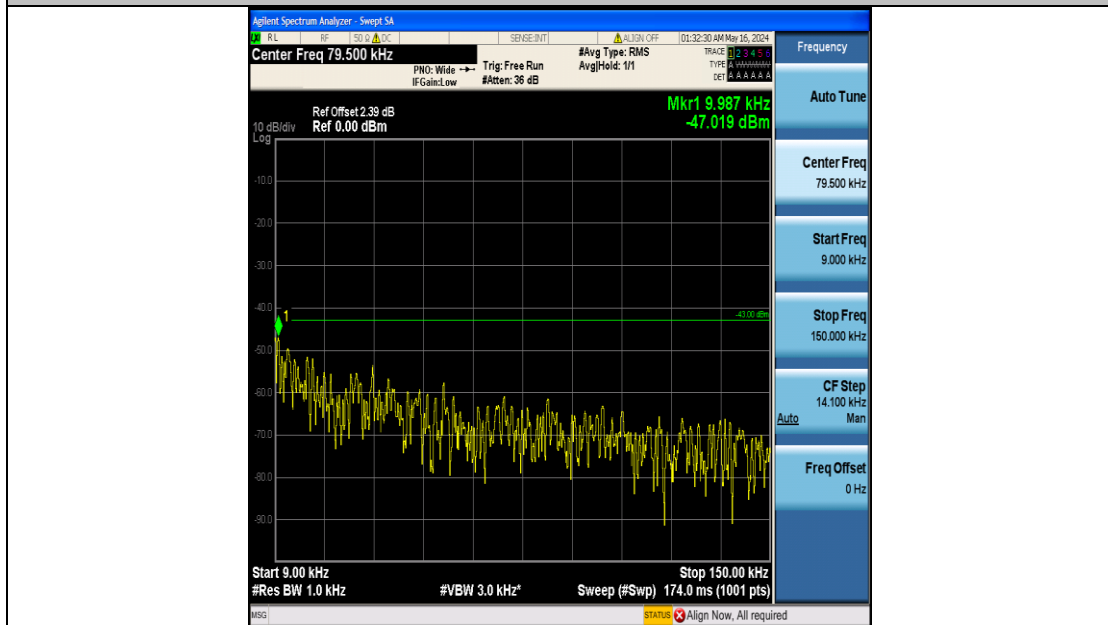

Band66_5MHz_16QAM_131997_25RB#0_3000~20000_3000~20000

Band66_5MHz_16QAM_132322_25RB#0_0.009~0.15_0.009~0.15