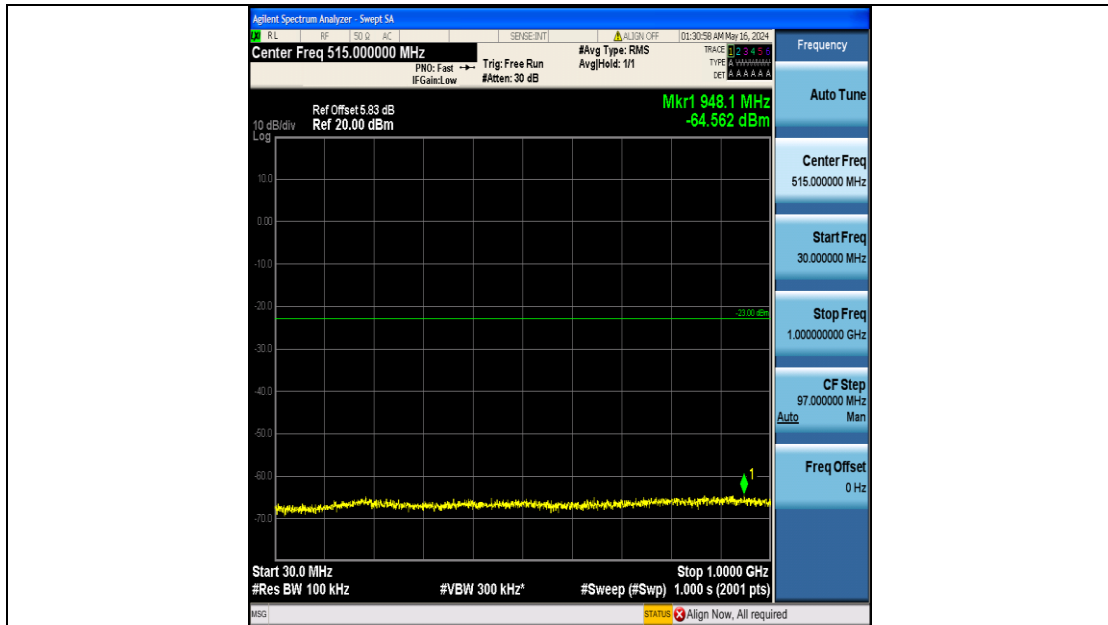

Band66_5MHz_16QAM_131997_25RB#0_0.15~30_0.15~30

Band66_5MHz_16QAM_131997_25RB#0_30~1000_30~1000