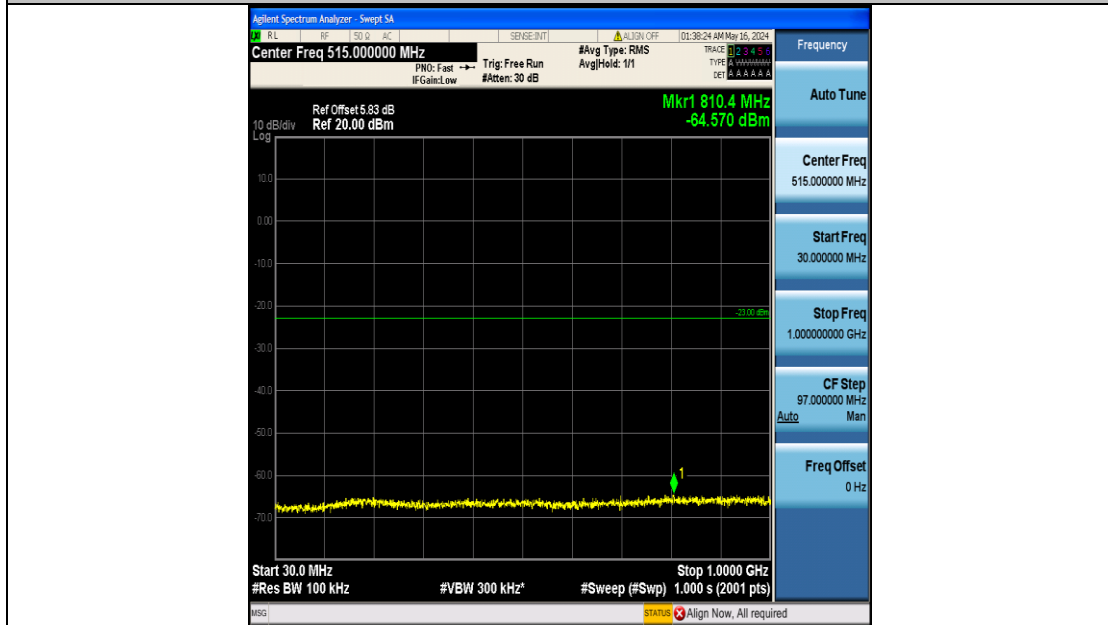

Band66_10MHz_16QAM_132622_50RB#0_1000~3000_1000~3000

Band66_10MHz_16QAM_132622_50RB#0_3000~20000_3000~20000

Band66_15MHz_QPSK_132047_75RB#0_0.009~0.15_0.009~0.15

Band66_15MHz_QPSK_132047_75RB#0_0.15~30_0.15~30