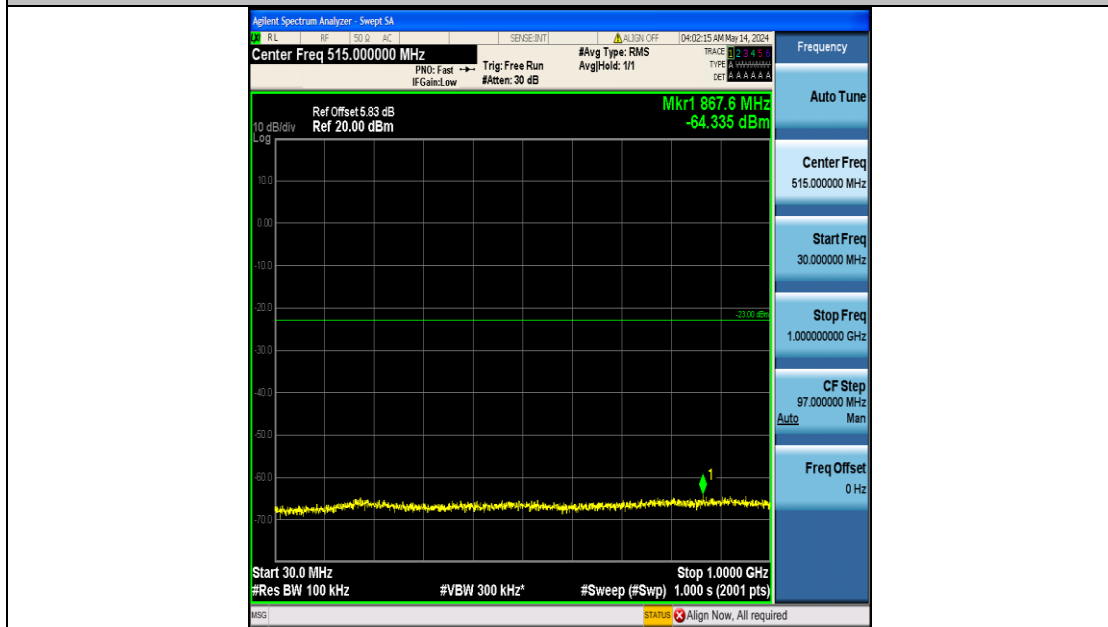

Band66_10MHz_QPSK_132022_50RB#0_0.15~30_0.15~30

Band66_10MHz_QPSK_132022_50RB#0_30~1000_30~1000