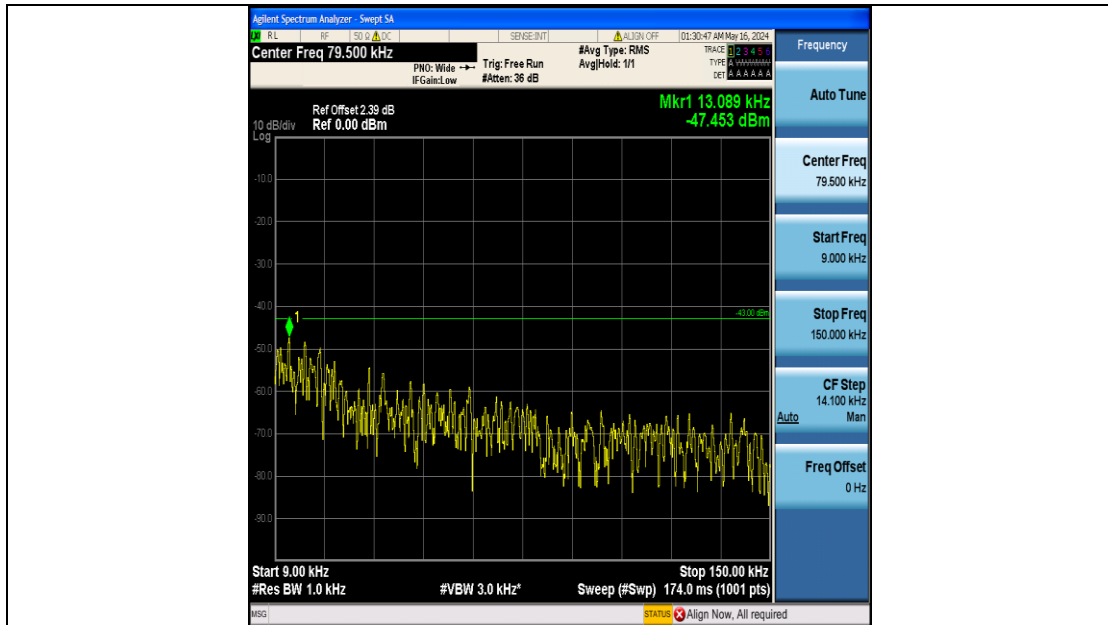

Band66_5MHz_QPSK_132647_25RB#0_3000~20000_3000~20000

Band66_5MHz_16QAM_131997_25RB#0_0.009~0.15_0.009~0.15