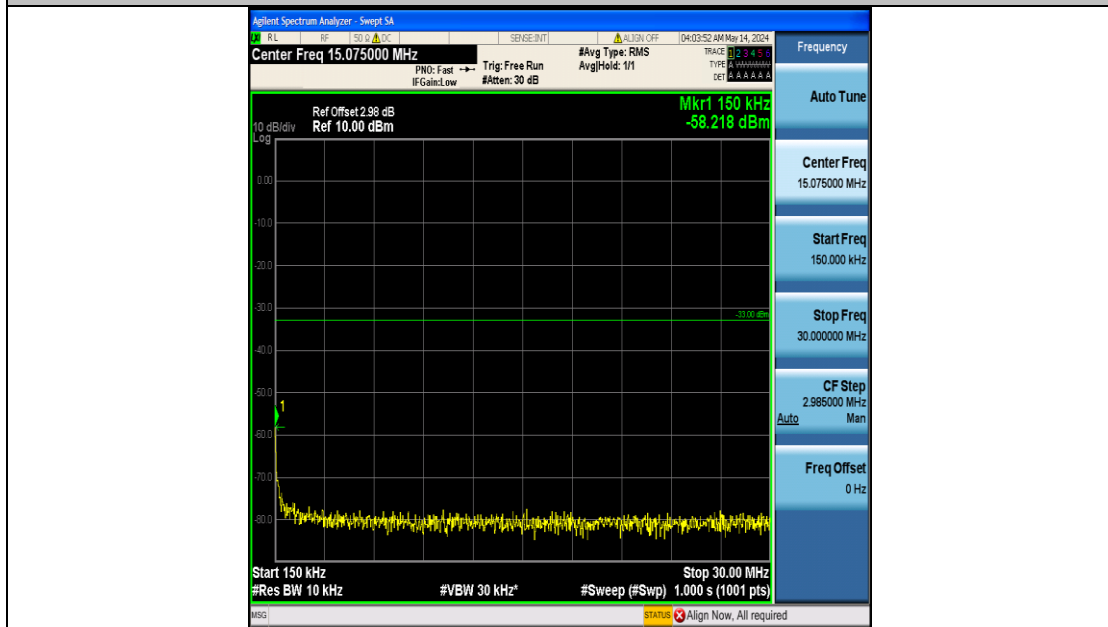

Band66_10MHz_QPSK_132022_50RB#0_0.15~30_0.15~30

Band66_10MHz_QPSK_132022_50RB#0_30~1000_30~1000

Band66_10MHz_QPSK_132022_50RB#0_1000~3000_1000~3000

Band66_10MHz_QPSK_132022_50RB#0_3000~20000_3000~20000

Band66_10MHz_QPSK_132322_50RB#0_0.009~0.15_0.009~0.15