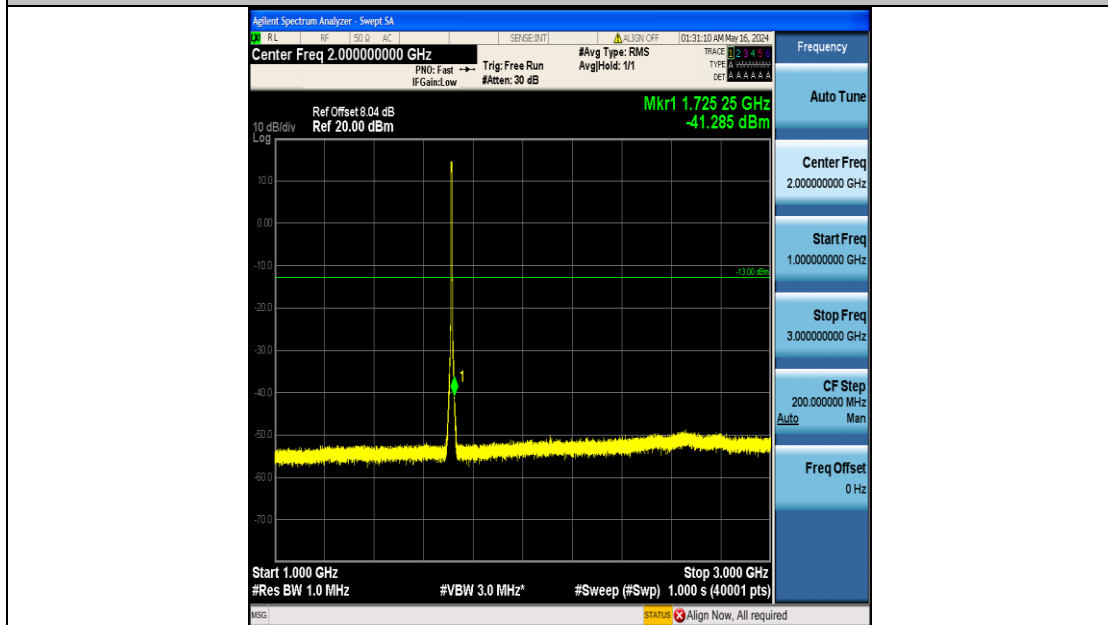

Band66_5MHz_QPSK_132647_25RB#0_3000~20000_3000~20000

Band66_5MHz_16QAM_131997_25RB#0_0.009~0.15_0.009~0.15

Band66_5MHz_16QAM_131997_25RB#0_0.15~30_0.15~30

Band66_5MHz_16QAM_131997_25RB#0_30~1000_30~1000

Band66_5MHz_16QAM_131997_25RB#0_1000~3000_1000~3000