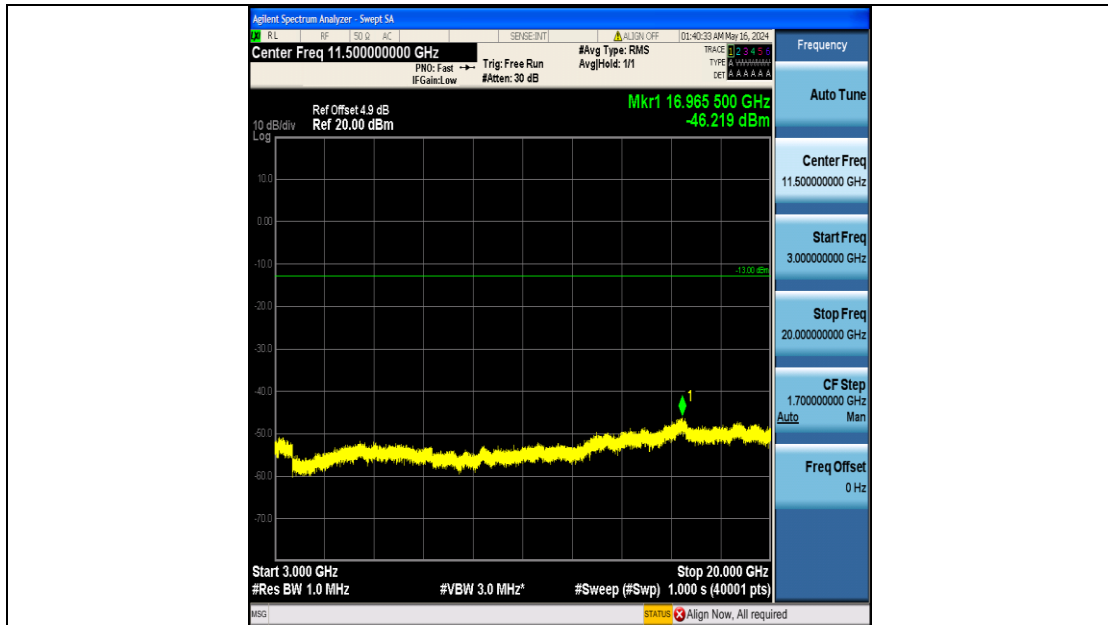

Band66_15MHz_QPSK_132322_75RB#0_1000~3000_1000~3000

Band66_15MHz_QPSK_132322_75RB#0_3000~20000_3000~20000