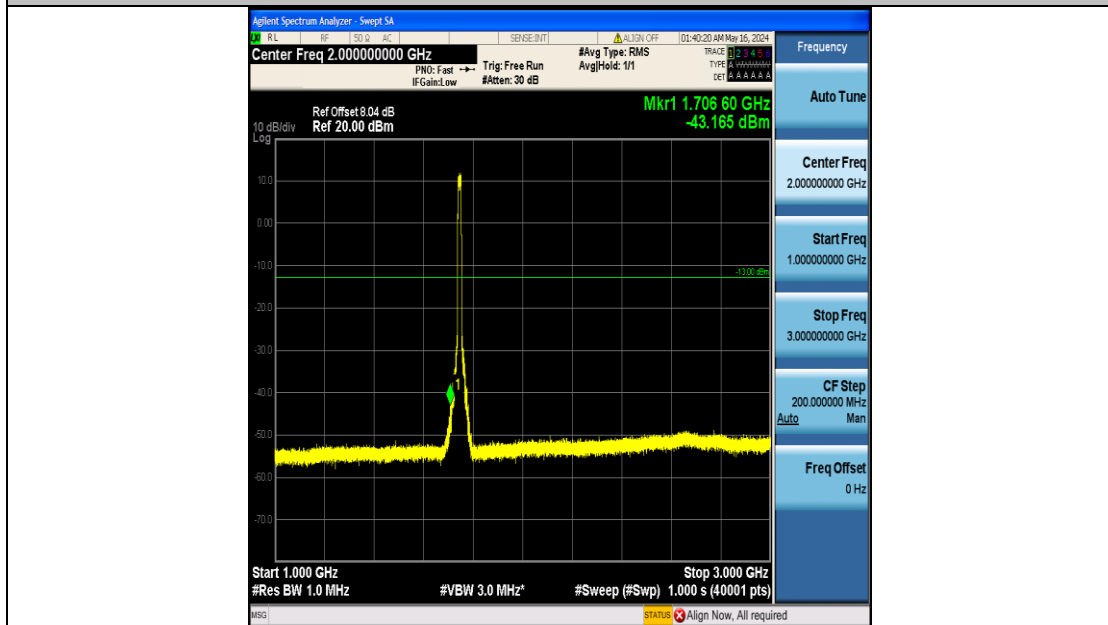

Band66_15MHz_QPSK_132322_75RB#0_30~1000_30~1000

Band66_15MHz_QPSK_132322_75RB#0_1000~3000_1000~3000