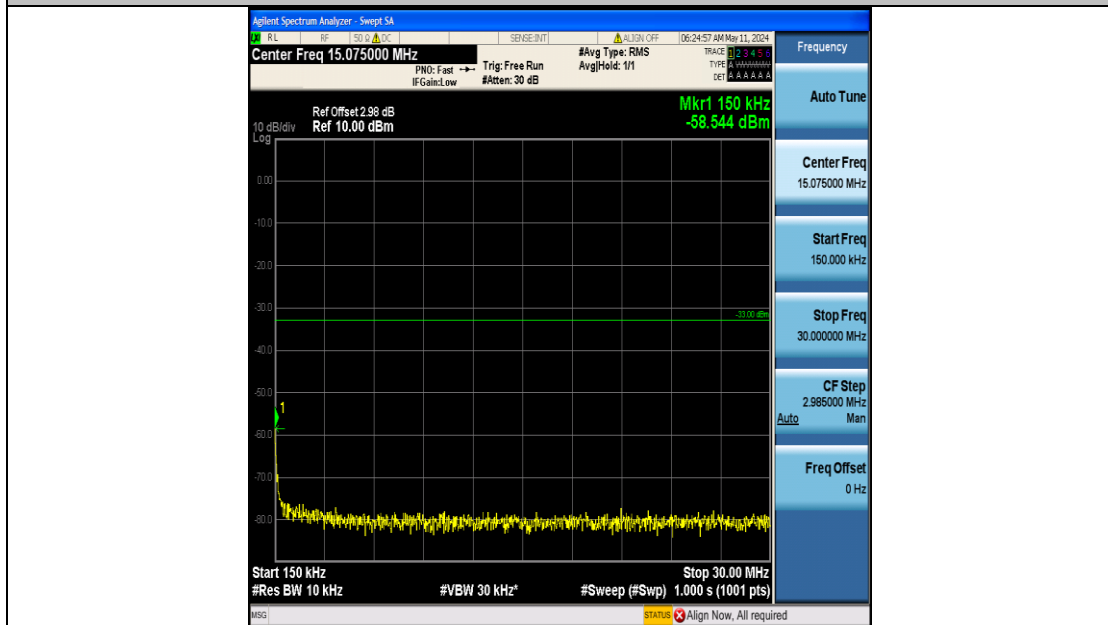

Band66_3MHz_QPSK_132657_15RB#0_0.15~30_0.15~30

Band66_3MHz_QPSK_132657_15RB#0_30~1000_30~1000

Band66_3MHz_QPSK_132657_15RB#0_1000~3000_1000~3000

Band66_3MHz_QPSK_132657_15RB#0_3000~20000_3000~20000

Band66_3MHz_16QAM_131987_15RB#0_0.009~0.15_0.009~0.15