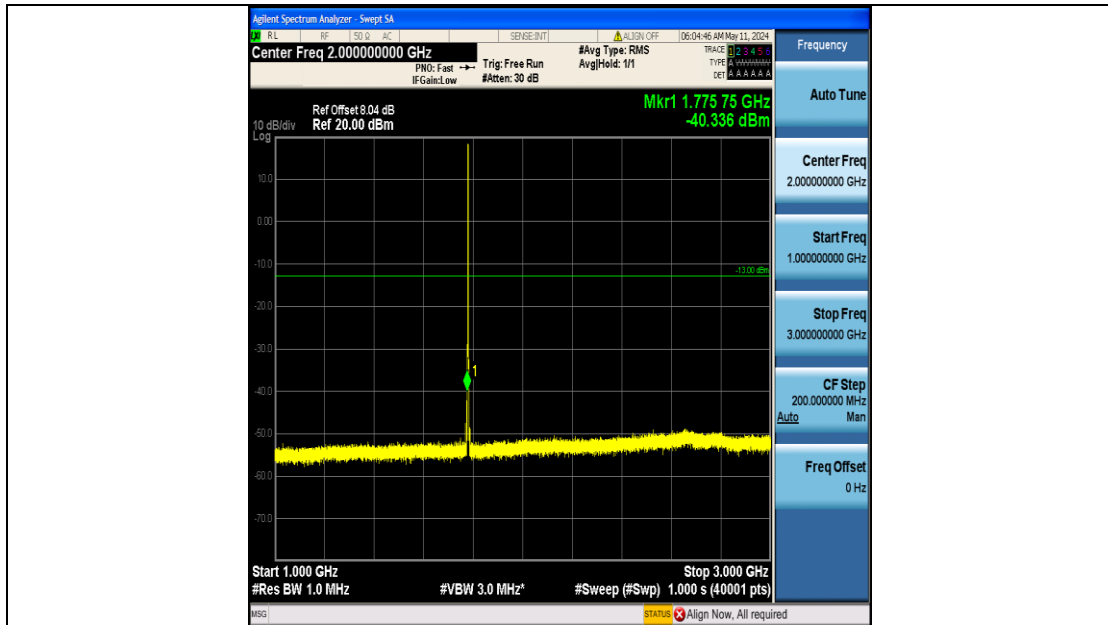

Band66_1.4MHz_QPSK_132665_6RB#0_1000~3000_1000~3000