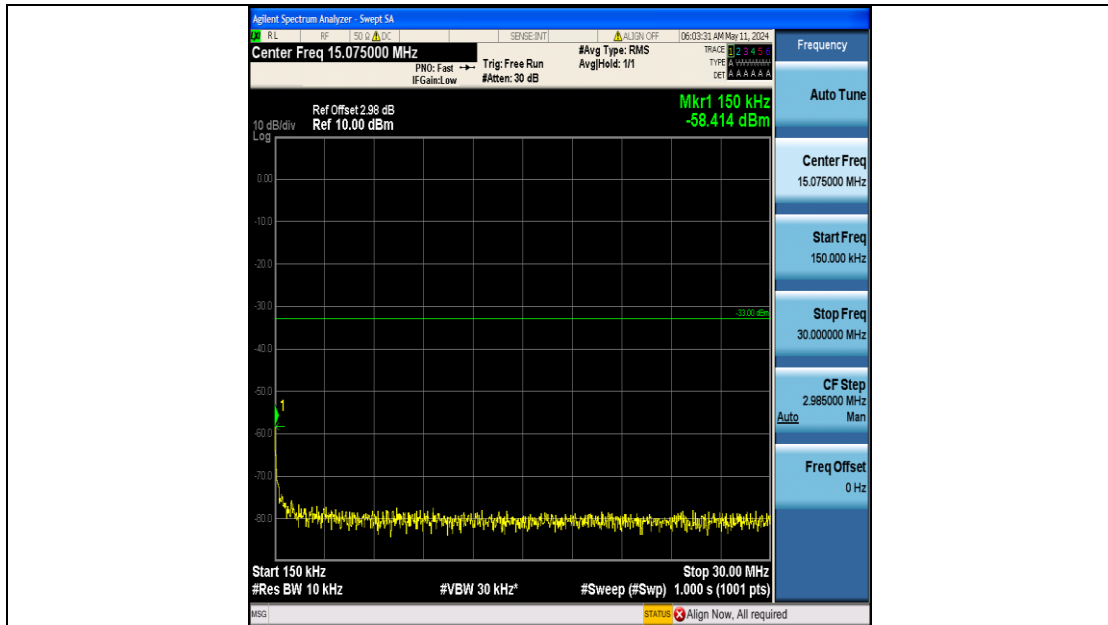

Band66_1.4MHz_16QAM_132322_6RB#0_0.15~30_0.15~30