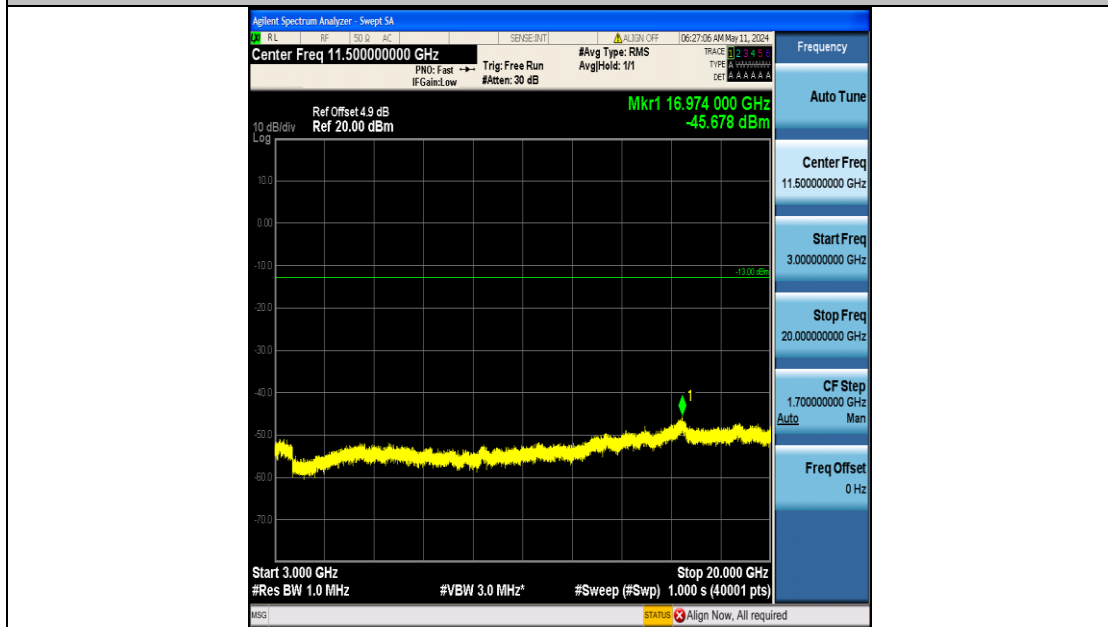

Band66_3MHz_16QAM_132322_15RB#0_3000~20000_3000~20000