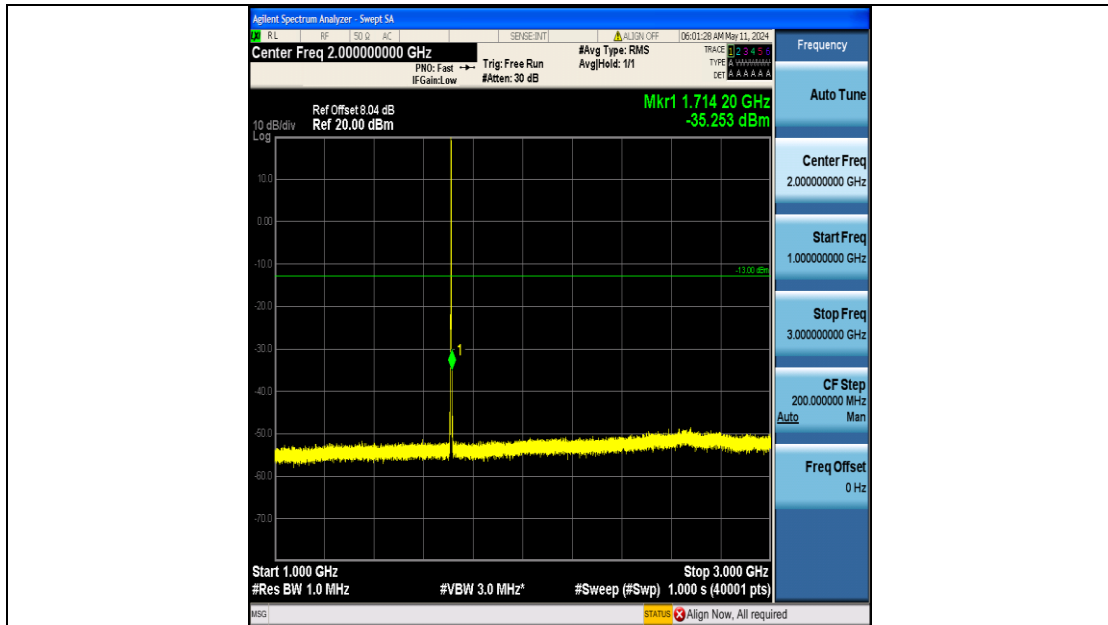

Test Graphs

Band66_1.4MHz_QPSK_131979_6RB#0_0.15~30_0.15~30

Band66_1.4MHz_QPSK_131979_6RB#0_30~1000_30~1000

Band66_1.4MHz_QPSK_131979_6RB#0_1000~3000_1000~3000

Band66_1.4MHz_QPSK_131979_6RB#0_3000~20000_3000~20000