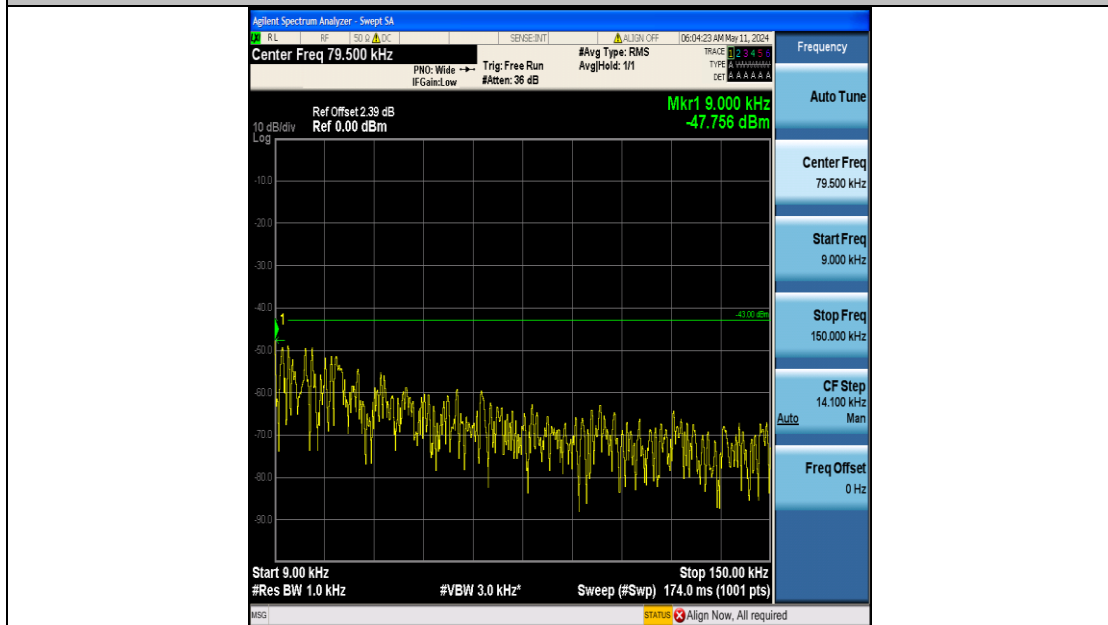

Band66_1.4MHz_QPSK_132322_6RB#0_0.009~0.15_0.009~0.15

Band66_1.4MHz_QPSK_132322_6RB#0_0.15~30_0.15~30

Band66_1.4MHz_QPSK_132322_6RB#0_30~1000_30~1000

Band66_1.4MHz_QPSK_132322_6RB#0_1000~3000_1000~3000

Band66_1.4MHz_QPSK_132322_6RB#0_3000~20000_3000~20000