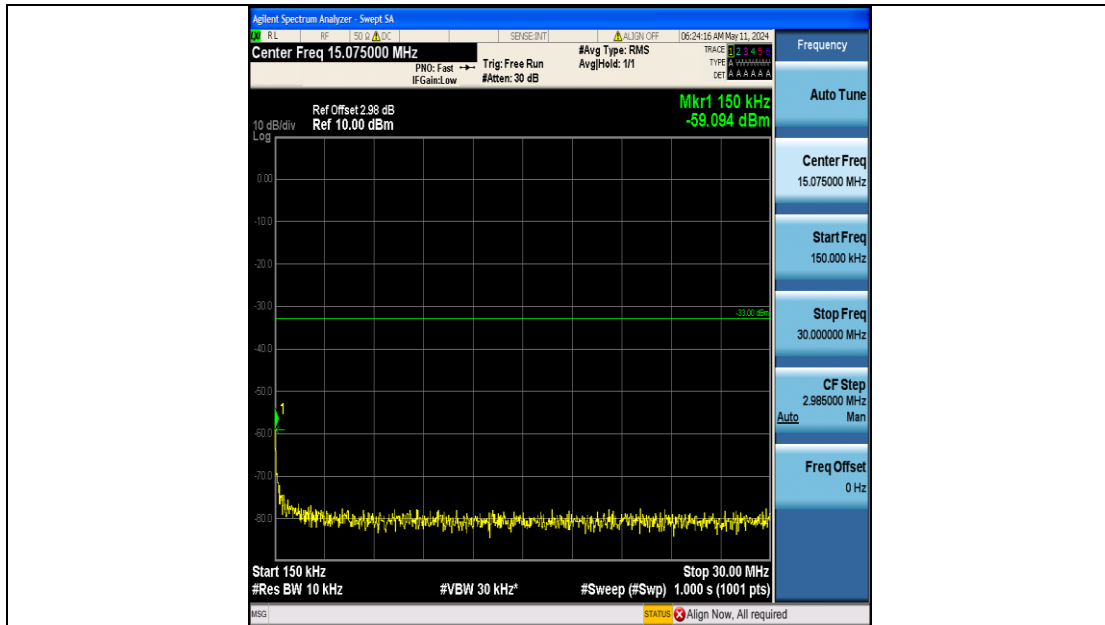

Band66_1.4MHz_16QAM_132665_6RB#0_30~1000_30~1000

Band66_1.4MHz_16QAM_132665_6RB#0_1000~3000_1000~3000

Band66_1.4MHz_16QAM_132665_6RB#0_3000~20000_3000~20000

Band66_3MHz_QPSK_131987_15RB#0_0.009~0.15_0.009~0.15