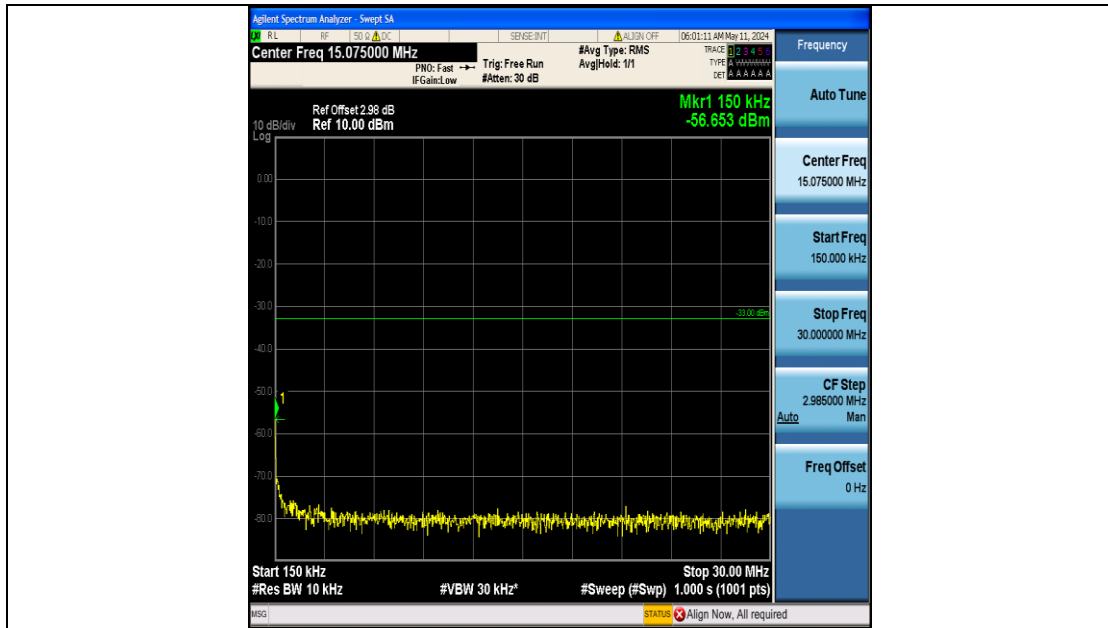

Band66_1.4MHz_QPSK_131979_6RB#0_0.15~30_0.15~30