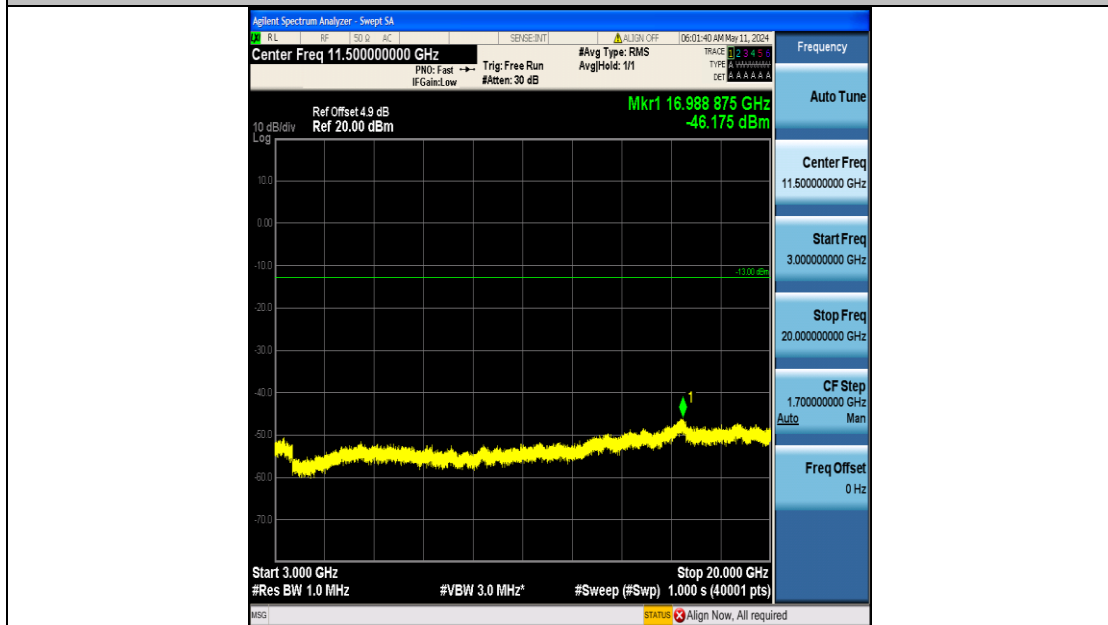

Test Graphs

Band66_1.4MHz_QPSK_131979_6RB#0_0.15~30_0.15~30

Band66_1.4MHz_QPSK_131979_6RB#0_30~1000_30~1000

Band66_1.4MHz_QPSK_131979_6RB#0_1000~3000_1000~3000

Band66_1.4MHz_QPSK_131979_6RB#0_3000~20000_3000~20000