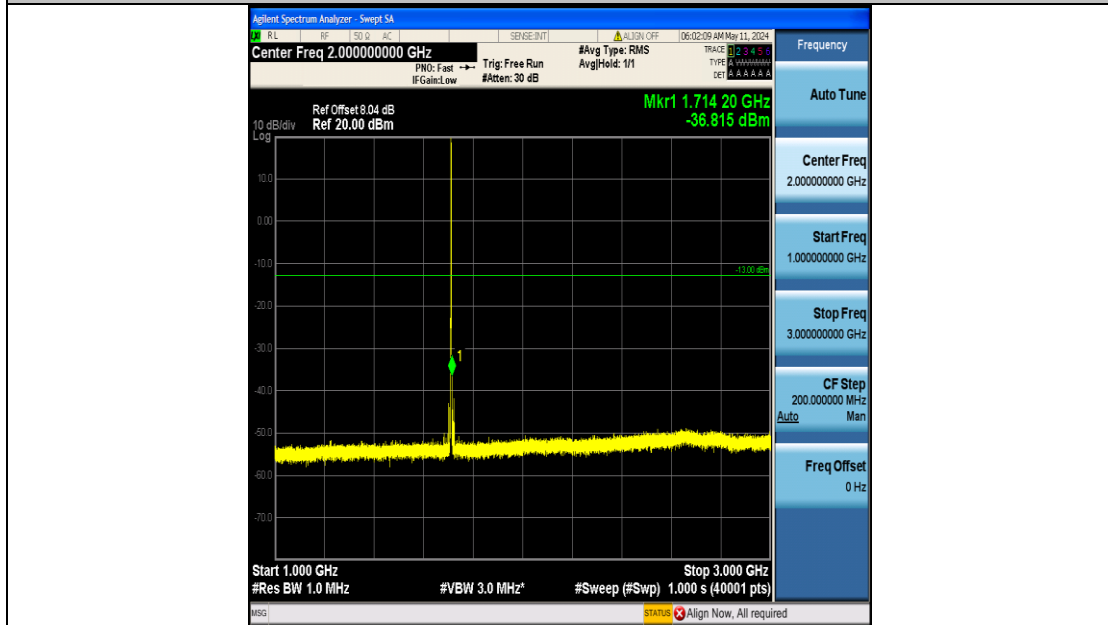

Band66_1.4MHz_16QAM_131979_6RB#0_1000~3000_1000~3000