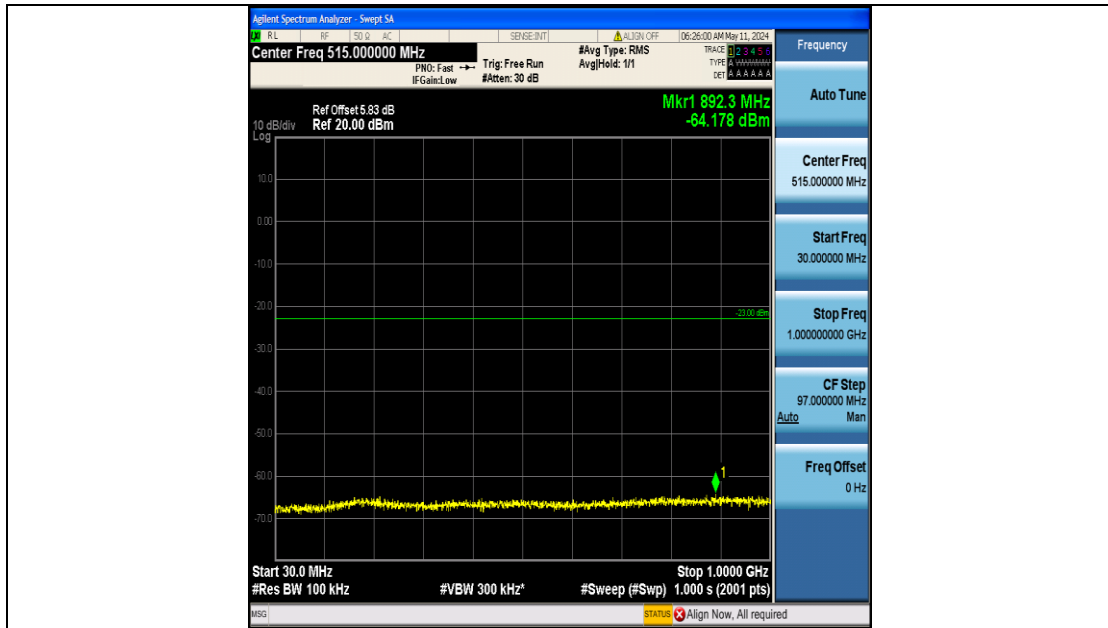

Band66_3MHz_QPSK_132322_15RB#0_30~1000_30~1000