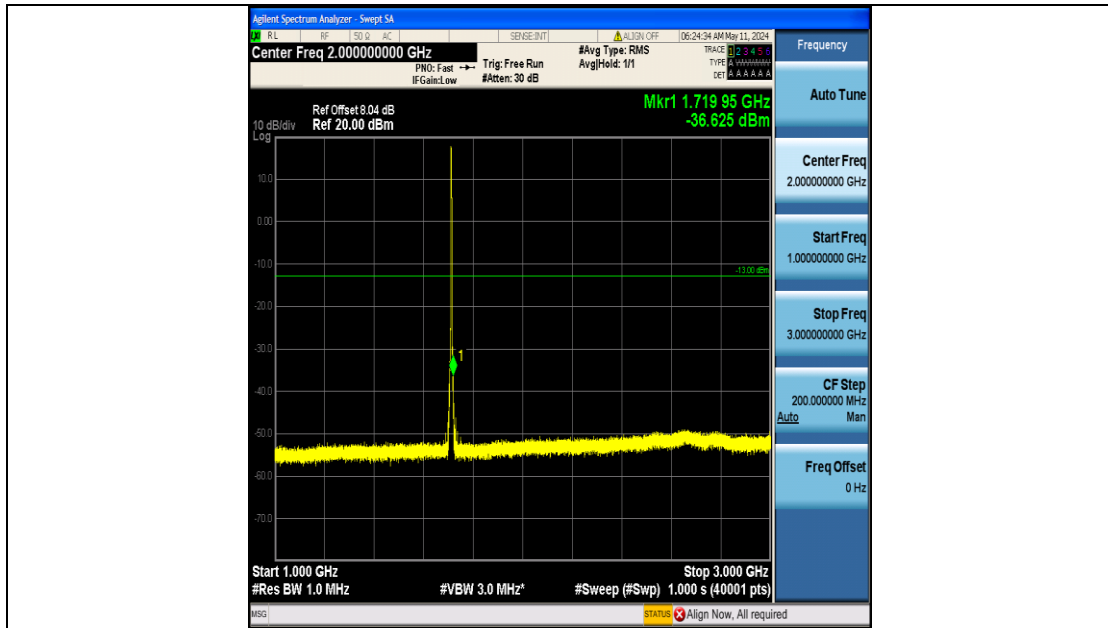

Band66_3MHz_QPSK_131987_15RB#0_1000~3000_1000~3000