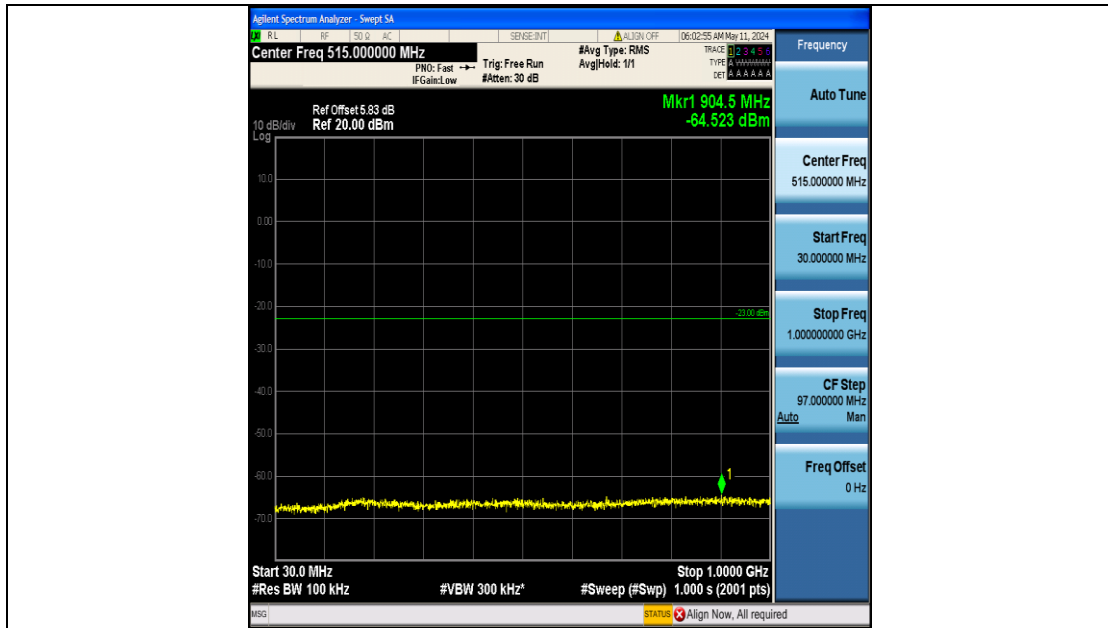

Band66_1.4MHz_QPSK_132322_6RB#0_30~1000_30~1000