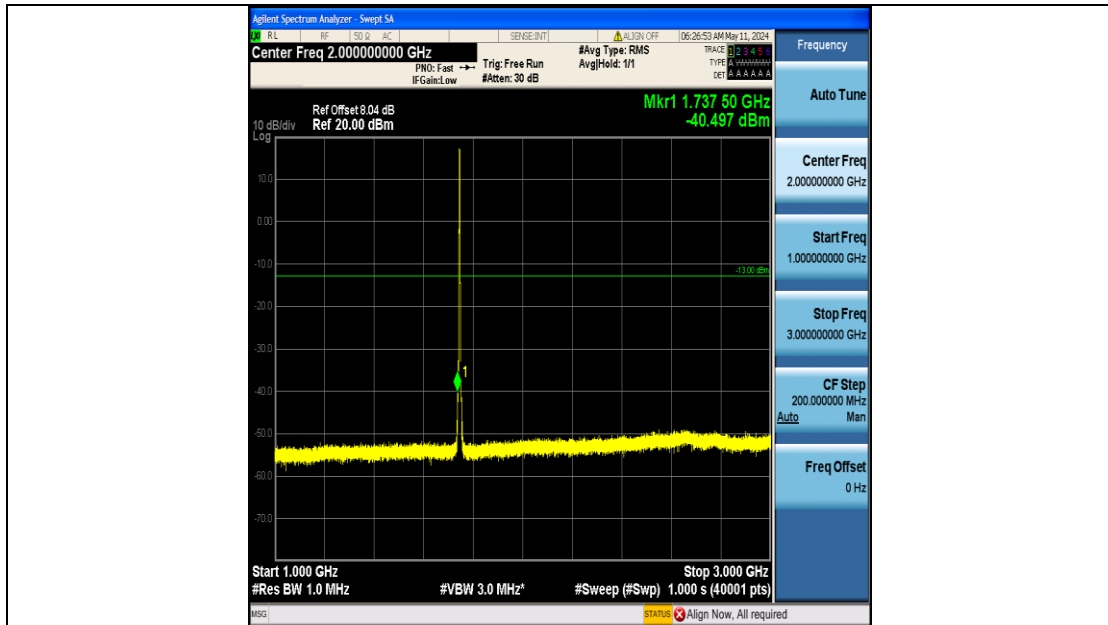

Band66_3MHz_16QAM_132322_15RB#0_1000~3000_1000~3000