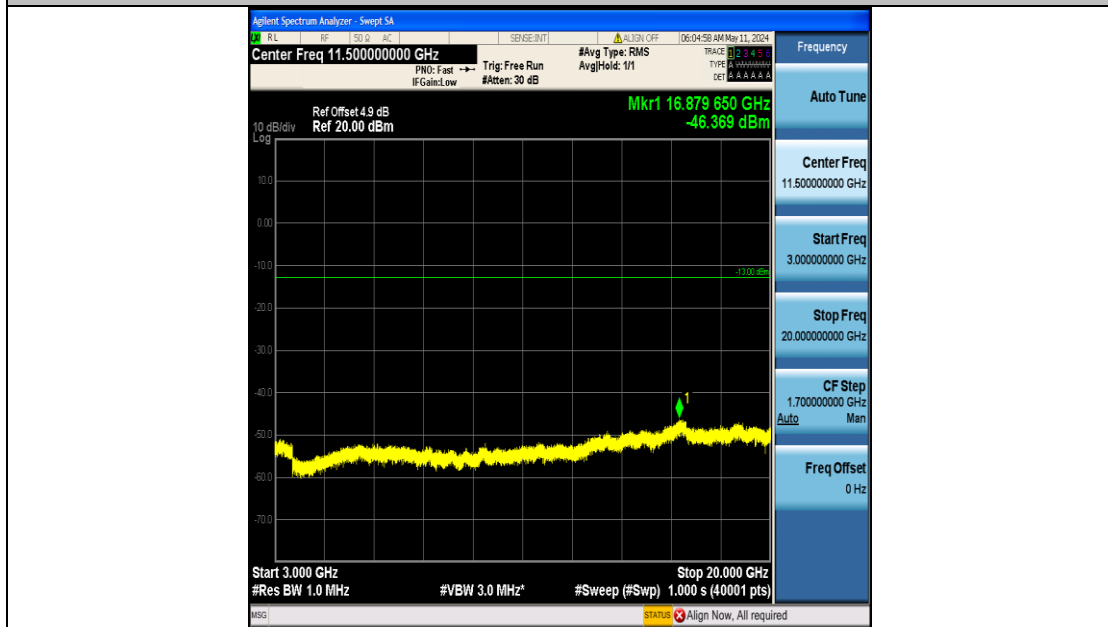

Band66_1.4MHz_QPSK_132665_6RB#0_0.009~0.15_0.009~0.15

Band66_1.4MHz_QPSK_132665_6RB#0_0.15~30_0.15~30

Band66_1.4MHz_QPSK_132665_6RB#0_30~1000_30~1000

Band66_1.4MHz_QPSK_132665_6RB#0_1000~3000_1000~3000

Band66_1.4MHz_QPSK_132665_6RB#0_3000~20000_3000~20000