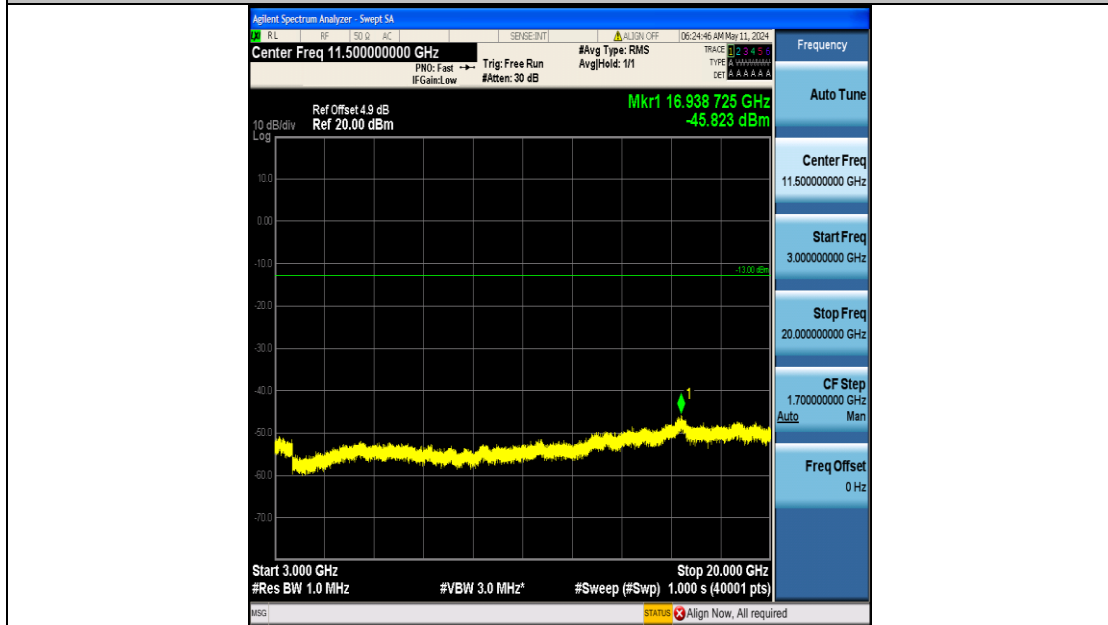

Band66_3MHz_QPSK_131987_15RB#0_3000~20000_3000~20000