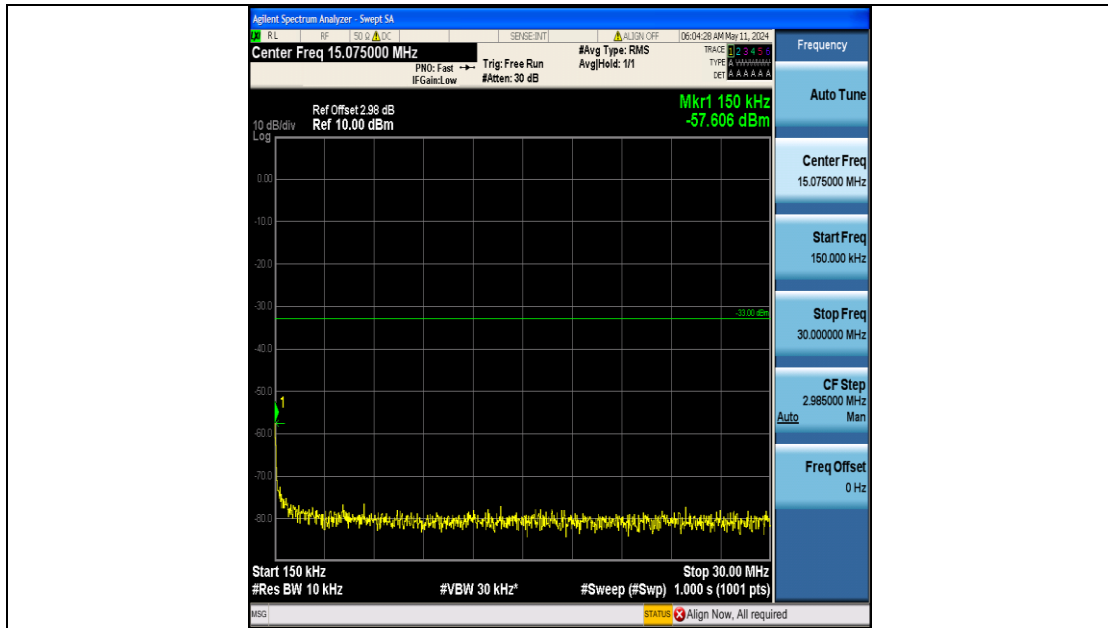

Band66_1.4MHz_QPSK_132665_6RB#0_0.15~30_0.15~30