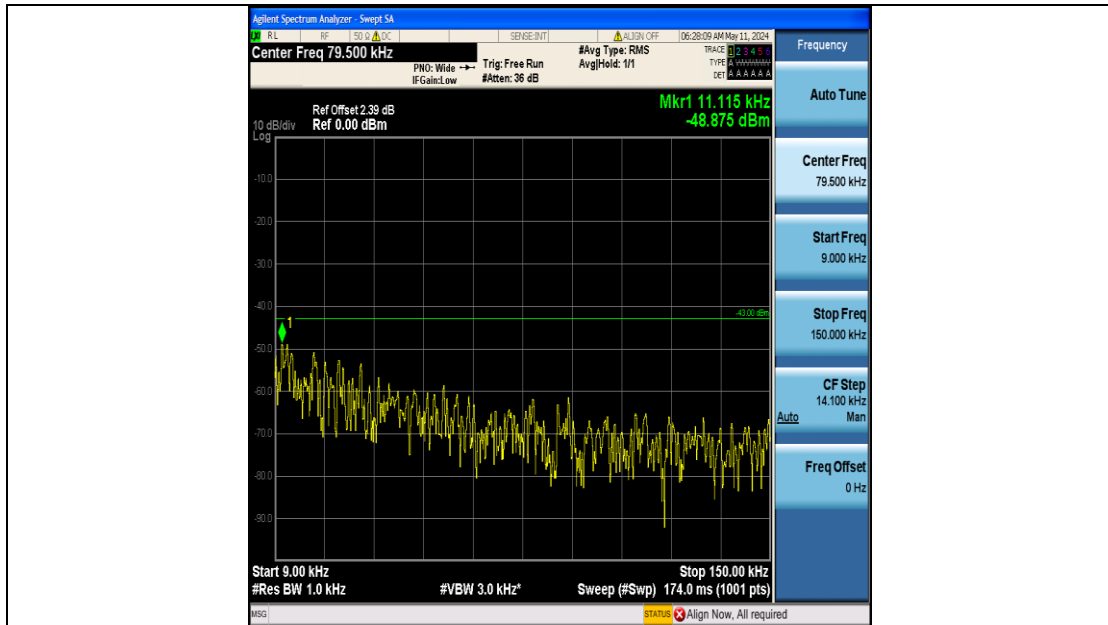

Band66_3MHz_16QAM_132322_15RB#0_0.15~30_0.15~30

Band66_3MHz_16QAM_132322_15RB#0_30~1000_30~1000

Band66_3MHz_16QAM_132322_15RB#0_1000~3000_1000~3000

Band66_3MHz_16QAM_132322_15RB#0_3000~20000_3000~20000

Band66_3MHz_16QAM_132657_15RB#0_0.009~0.15_0.009~0.15