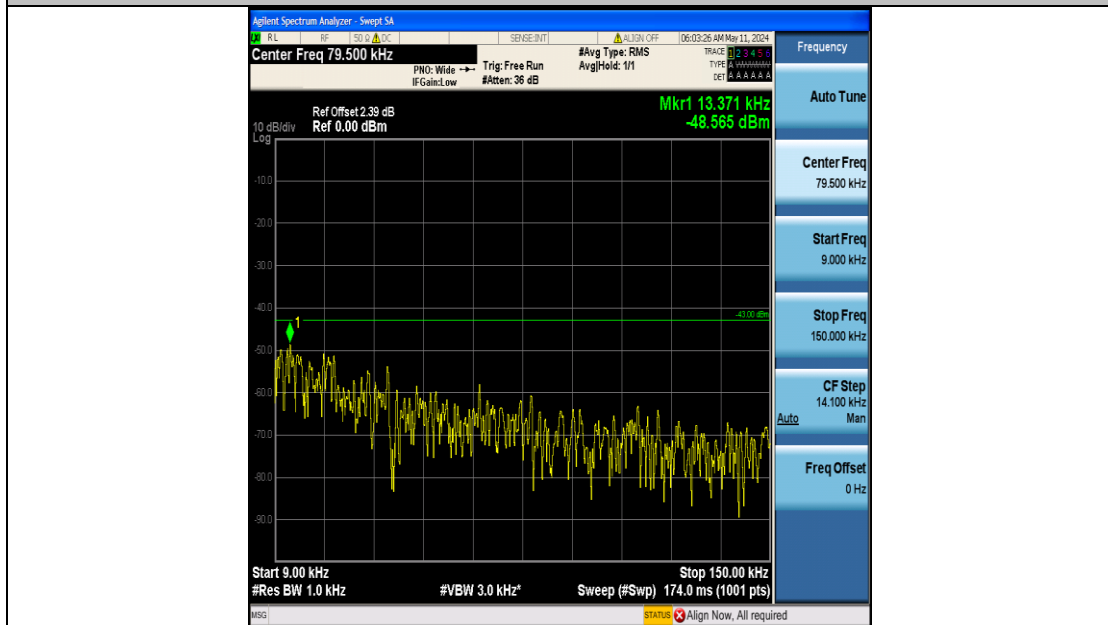

Band66_1.4MHz_16QAM_132322_6RB#0_0.009~0.15_0.009~0.15