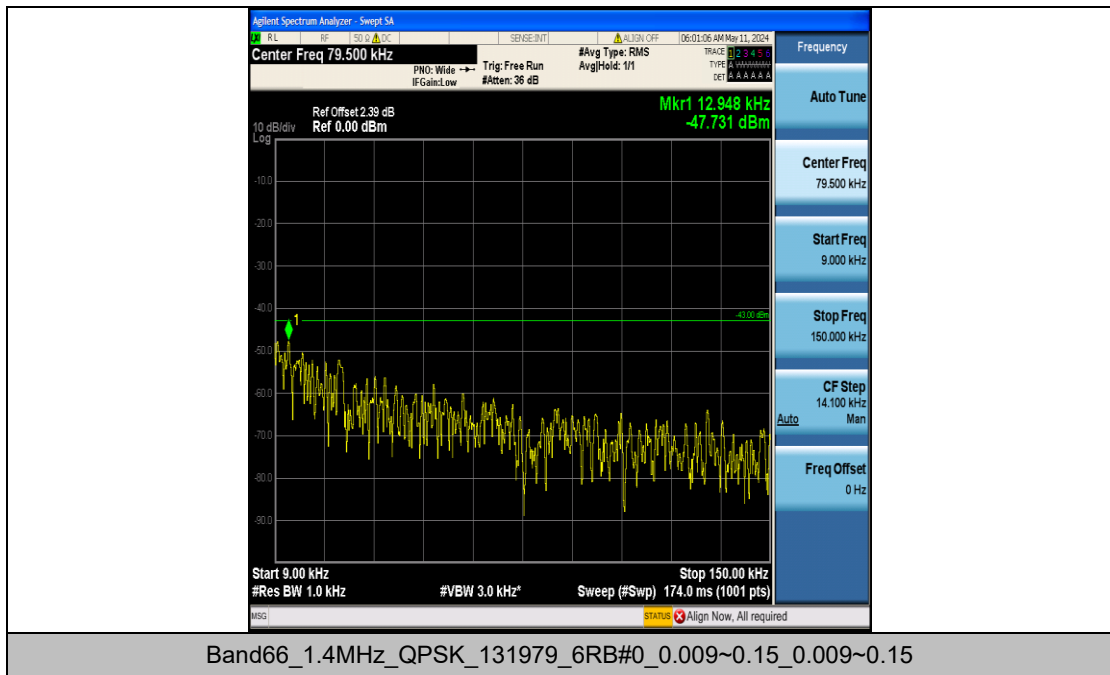

Band66	20MHz	16QAM	132072	100RB#0	0.009~0.15	-47.35	PASS
Band66	20MHz	16QAM	132072	100RB#0	0.15~30	-58.12	PASS
Band66	20MHz	16QAM	132072	100RB#0	30~1000	-64.56	PASS
Band66	20MHz	16QAM	132072	100RB#0	1000~3000	-48.61	PASS
Band66	20MHz	16QAM	132072	100RB#0	3000~20000	-46.04	PASS
Band66	20MHz	16QAM	132322	100RB#0	0.009~0.15	-45.76	PASS
Band66	20MHz	16QAM	132322	100RB#0	0.15~30	-57.24	PASS
Band66	20MHz	16QAM	132322	100RB#0	30~1000	-64.47	PASS
Band66	20MHz	16QAM	132322	100RB#0	1000~3000	-47.78	PASS
Band66	20MHz	16QAM	132322	100RB#0	3000~20000	-46.40	PASS
Band66	20MHz	16QAM	132572	100RB#0	0.009~0.15	-46.13	PASS
Band66	20MHz	16QAM	132572	100RB#0	0.15~30	-57.40	PASS
Band66	20MHz	16QAM	132572	100RB#0	30~1000	-64.54	PASS
Band66	20MHz	16QAM	132572	100RB#0	1000~3000	-47.11	PASS
Band66	20MHz	16QAM	132572	100RB#0	3000~20000	-46.32	PASS

Test Graphs