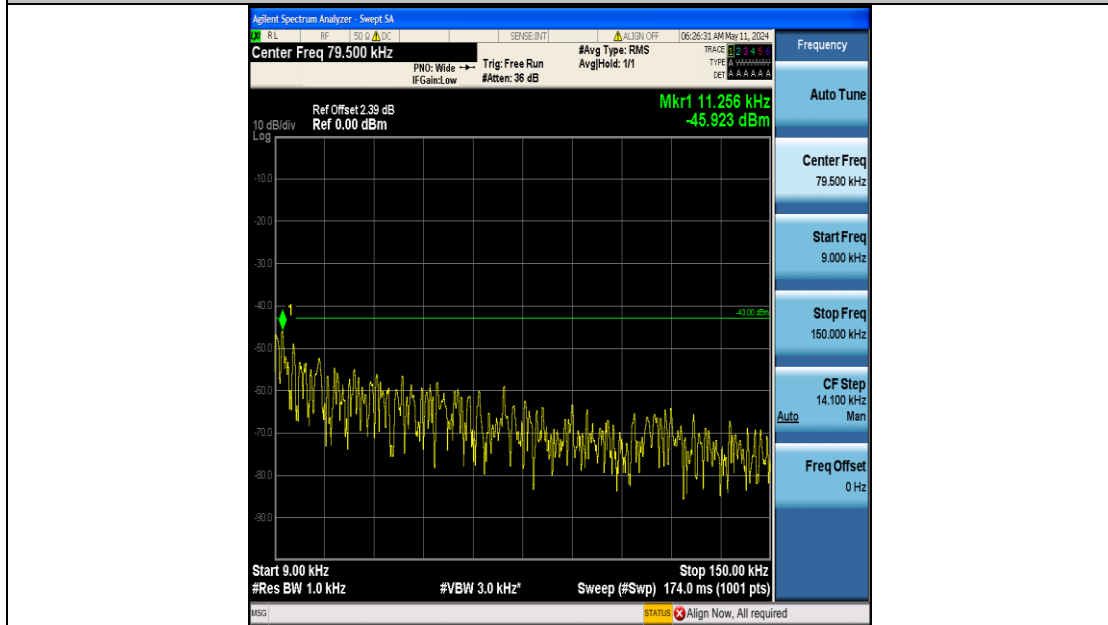

Band66_3MHz_16QAM_131987_15RB#0_0.15~30_0.15~30

Band66_3MHz_16QAM_131987_15RB#0_30~1000_30~1000

Band66_3MHz_16QAM_131987_15RB#0_1000~3000_1000~3000

Band66_3MHz_16QAM_131987_15RB#0_3000~20000_3000~20000

Band66_3MHz_16QAM_132322_15RB#0_0.009~0.15_0.009~0.15