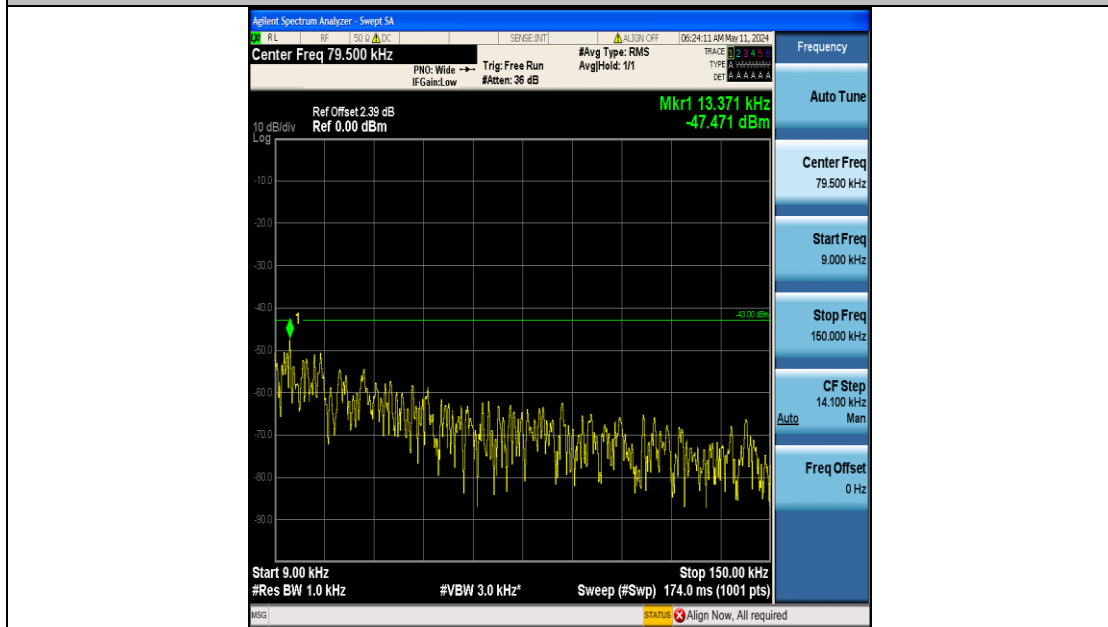

Band66_3MHz_QPSK_131987_15RB#0_0.009~0.15_0.009~0.15