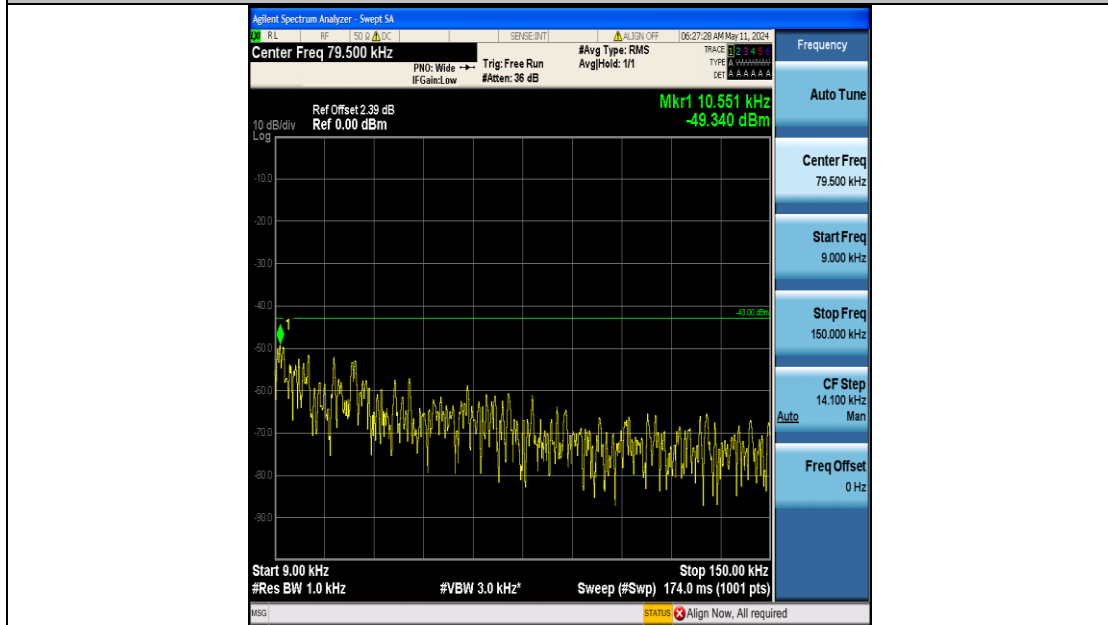

Band66_3MHz_QPSK_132322_15RB#0_0.15~30_0.15~30

Band66_3MHz_QPSK_132322_15RB#0_30~1000_30~1000

Band66_3MHz_QPSK_132322_15RB#0_1000~3000_1000~3000

Band66_3MHz_QPSK_132322_15RB#0_3000~20000_3000~20000

Band66_3MHz_QPSK_132657_15RB#0_0.009~0.15_0.009~0.15