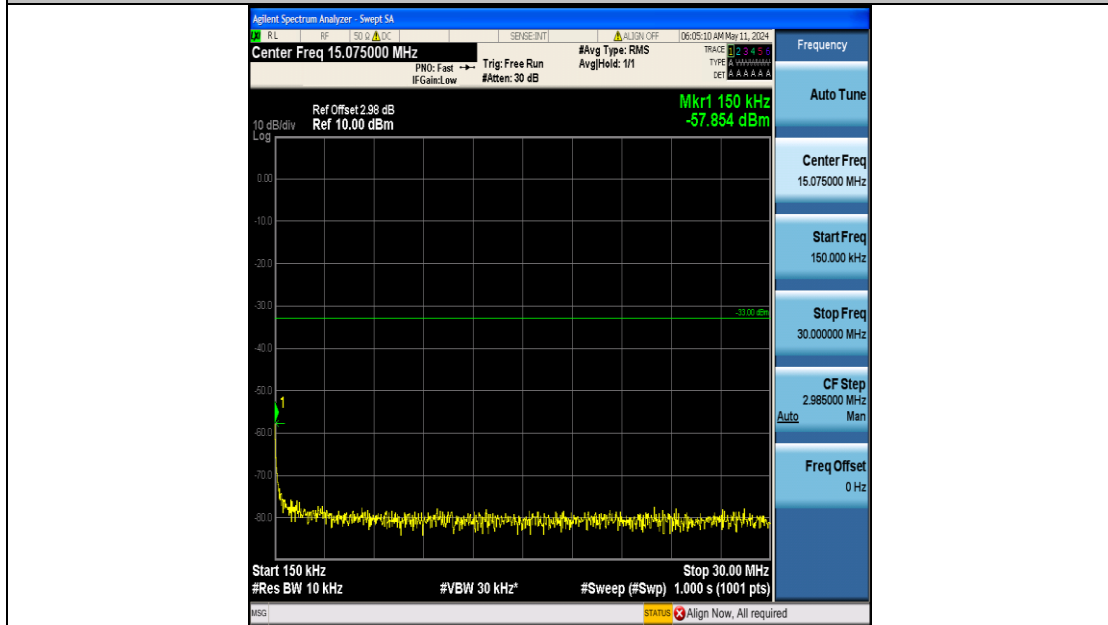

Band66_1.4MHz_16QAM_132665_6RB#0_0.15~30_0.15~30