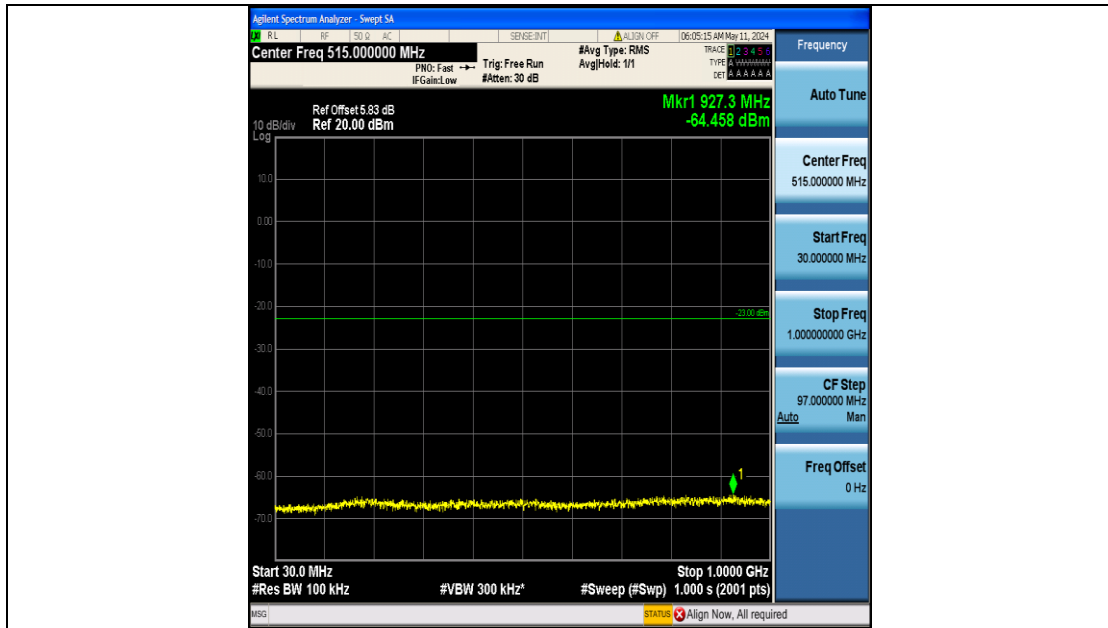

Band66_1.4MHz_16QAM_132322_6RB#0_1000~3000_1000~3000

Band66_1.4MHz_16QAM_132322_6RB#0_3000~20000_3000~20000

Band66_1.4MHz_16QAM_132665_6RB#0_0.009~0.15_0.009~0.15

Band66_1.4MHz_16QAM_132665_6RB#0_0.15~30_0.15~30