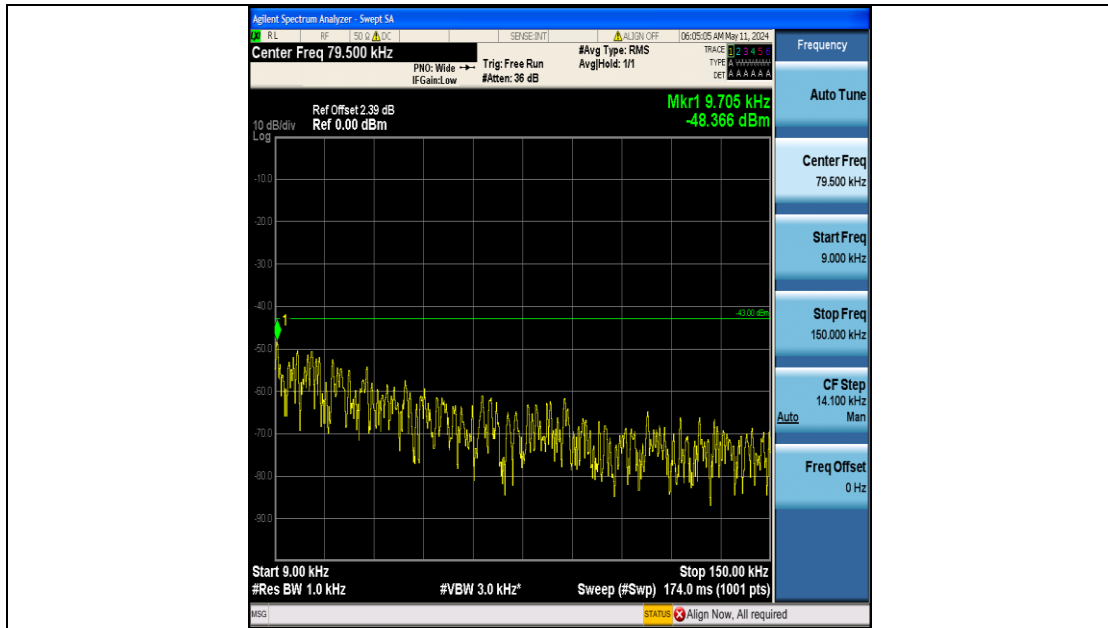

Band66_1.4MHz_16QAM_132665_6RB#0_0.009~0.15_0.009~0.15