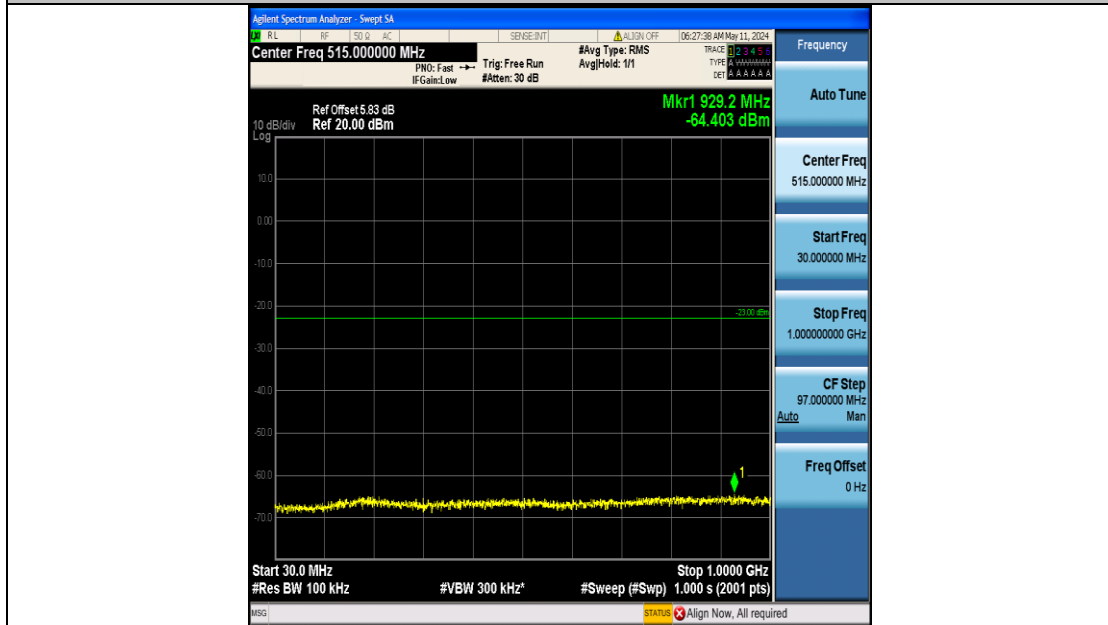

Band66_3MHz_QPSK_132657_15RB#0_30~1000_30~1000