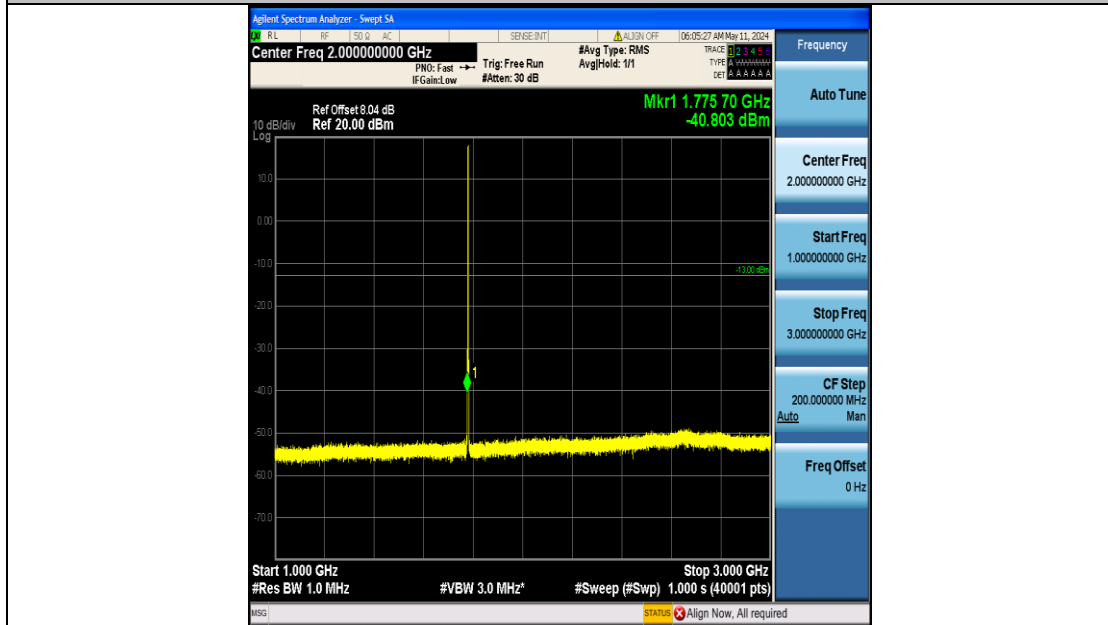

Band66_1.4MHz_16QAM_132665_6RB#0_1000~3000_1000~3000