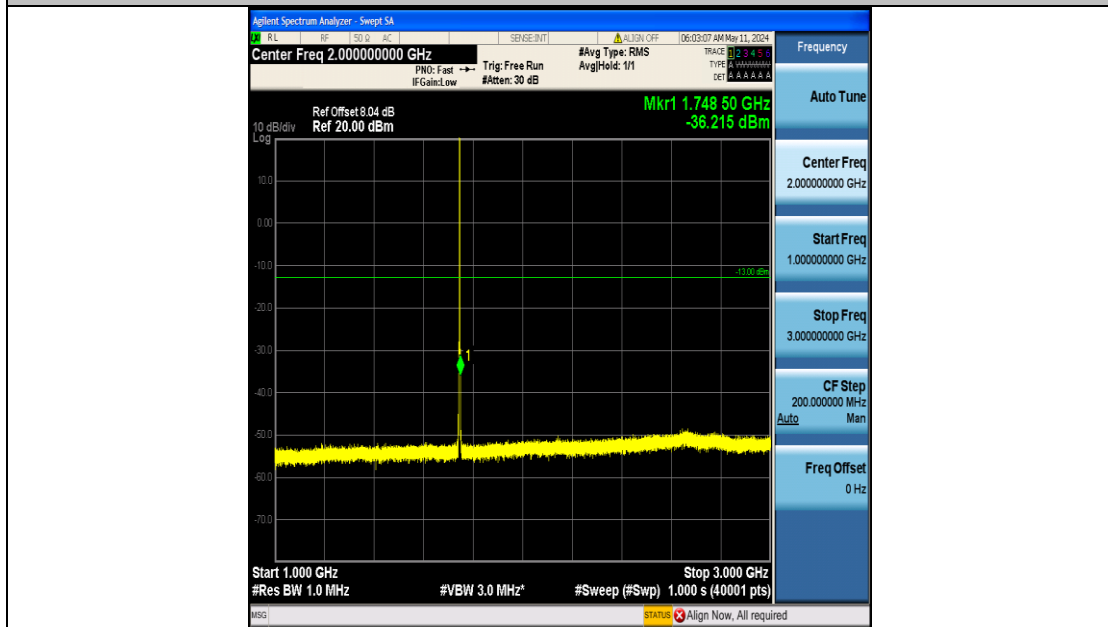

Band66_1.4MHz_QPSK_132322_6RB#0_1000~3000_1000~3000