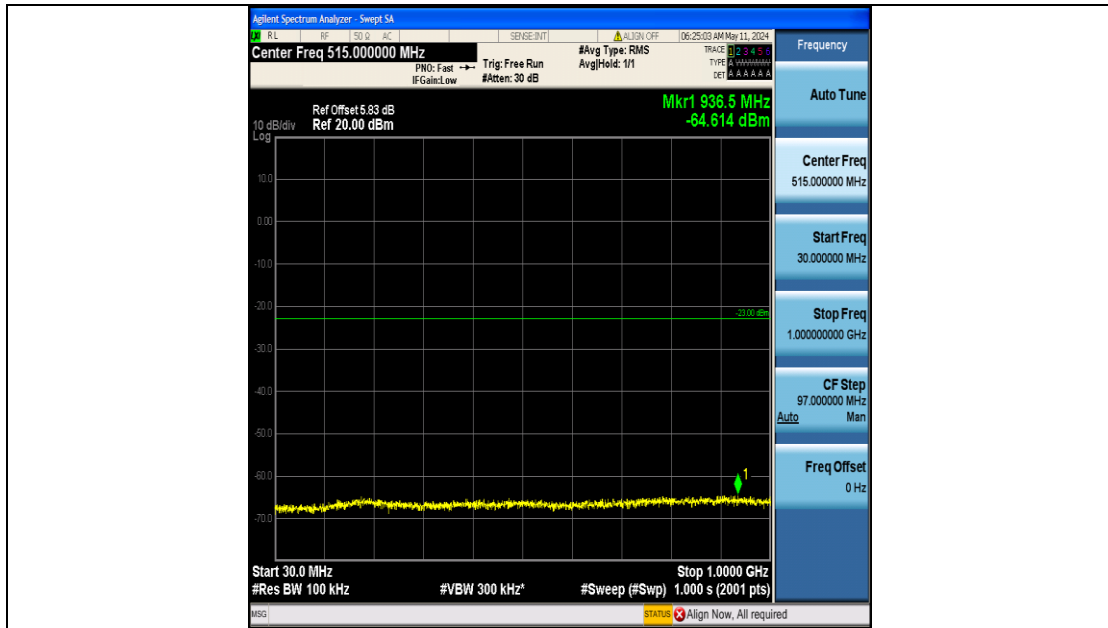

Band66_3MHz_16QAM_131987_15RB#0_30~1000_30~1000