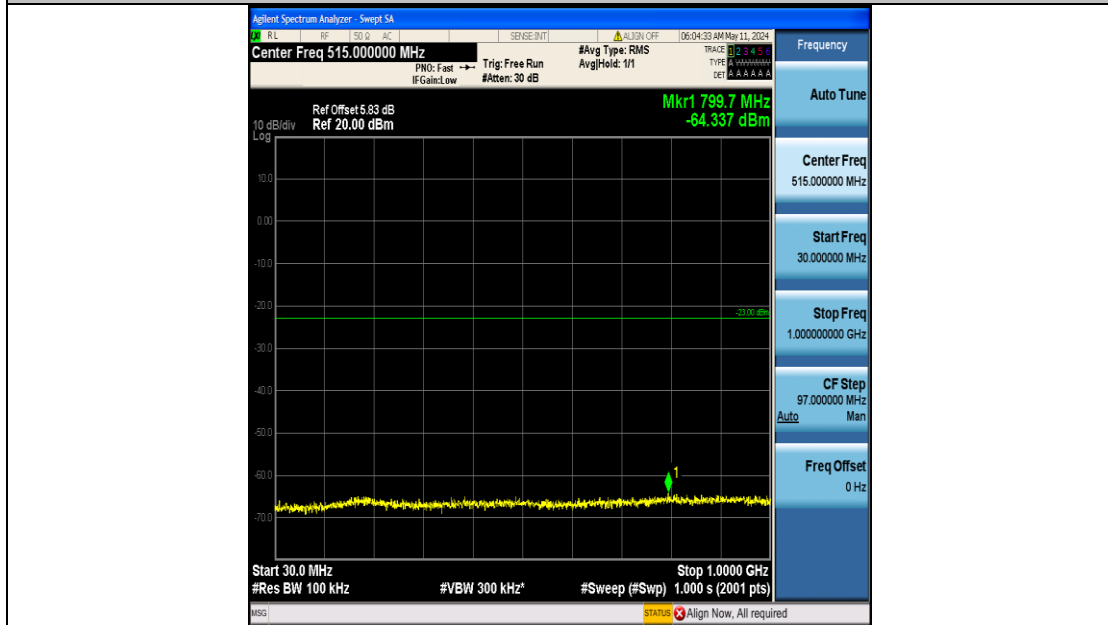

Band66_1.4MHz_QPSK_132665_6RB#0_30~1000_30~1000