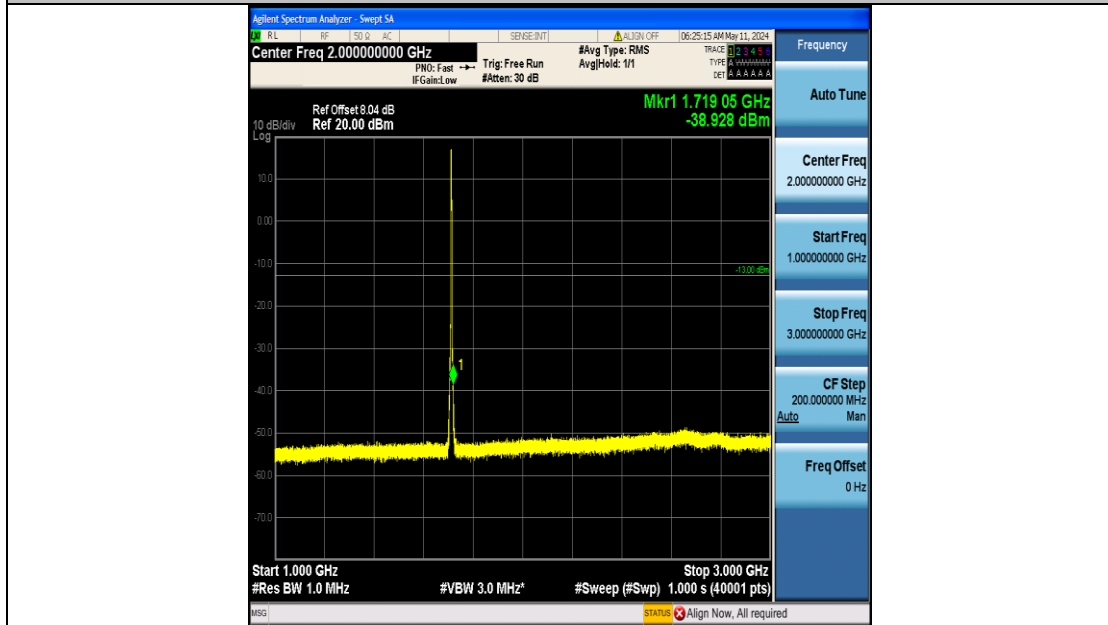

Band66_3MHz_16QAM_131987_15RB#0_1000~3000_1000~3000