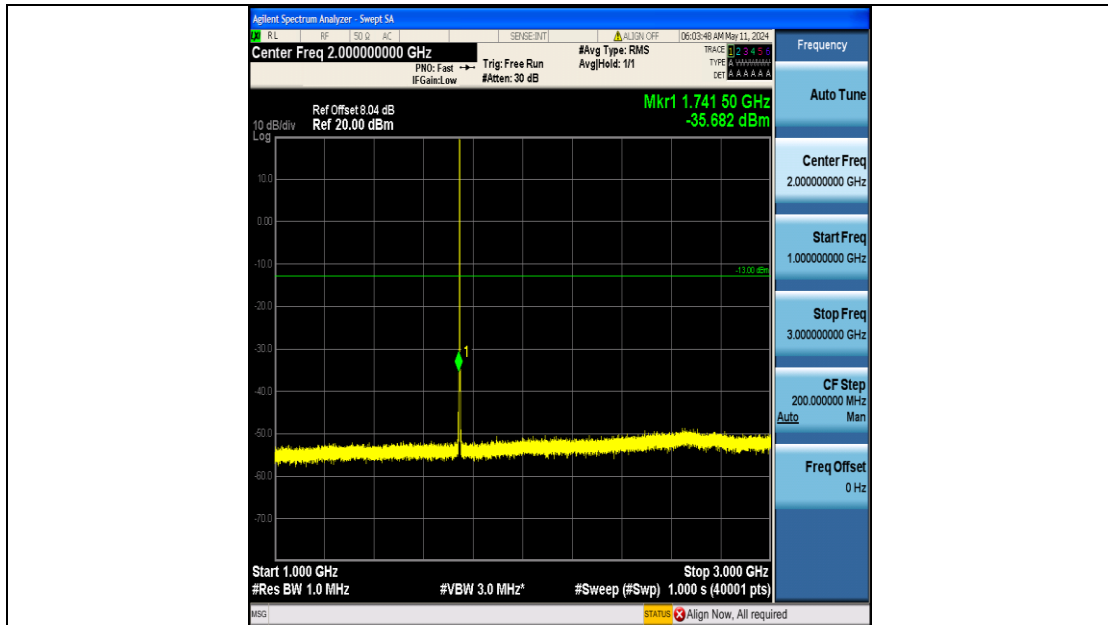

Band66_1.4MHz_16QAM_131979_6RB#0_3000~20000_3000~20000

Band66_1.4MHz_16QAM_132322_6RB#0_0.009~0.15_0.009~0.15

Band66_1.4MHz_16QAM_132322_6RB#0_0.15~30_0.15~30

Band66_1.4MHz_16QAM_132322_6RB#0_30~1000_30~1000