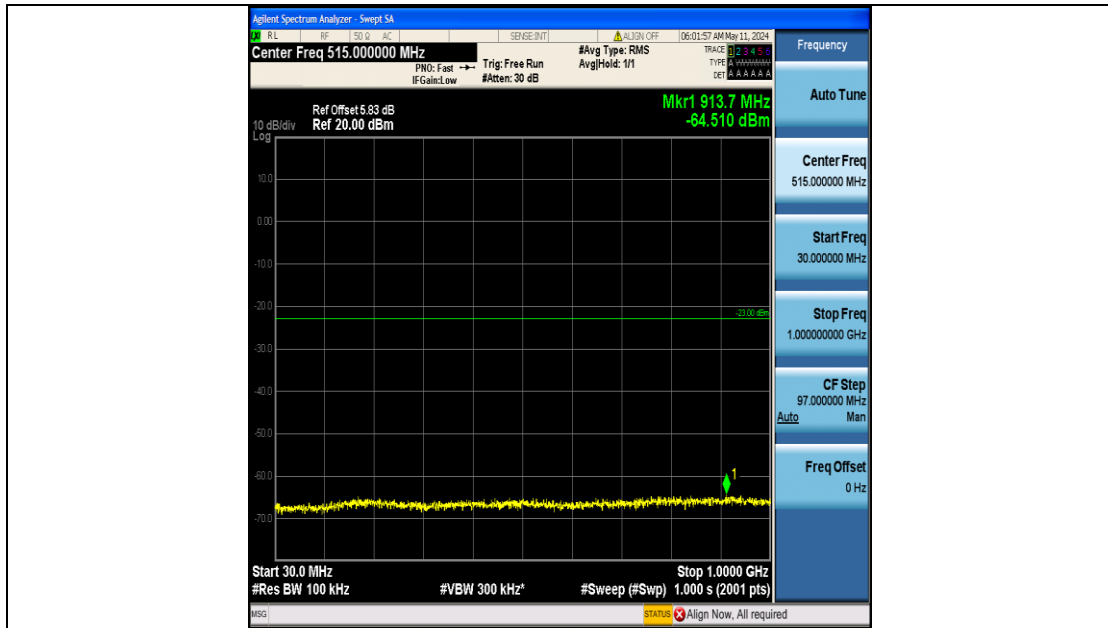

Band66_1.4MHz_16QAM_131979_6RB#0_30~1000_30~1000