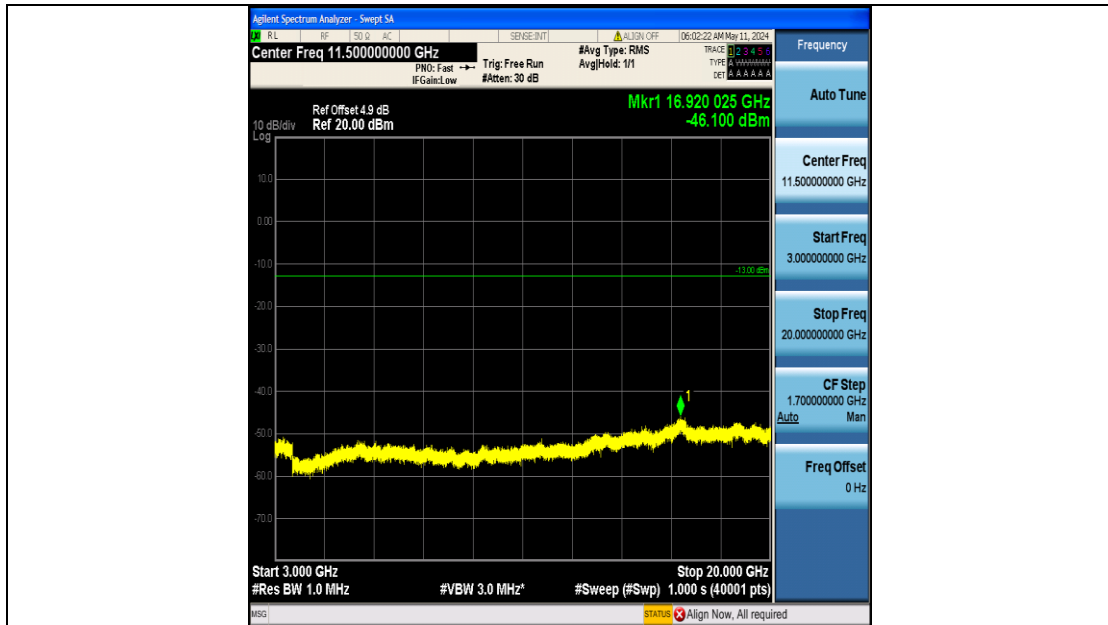

Band66_1.4MHz_16QAM_131979_6RB#0_0.009~0.15_0.009~0.15

Band66_1.4MHz_16QAM_131979_6RB#0_0.15~30_0.15~30

Band66_1.4MHz_16QAM_131979_6RB#0_30~1000_30~1000

Band66_1.4MHz_16QAM_131979_6RB#0_1000~3000_1000~3000