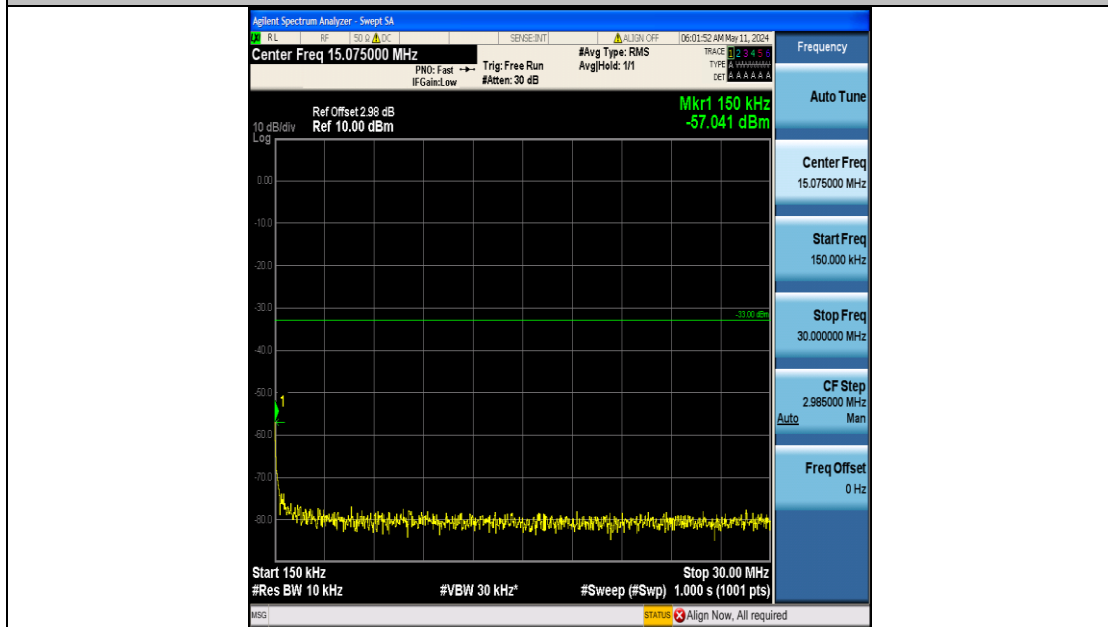

Band66_1.4MHz_16QAM_131979_6RB#0_0.15~30_0.15~30