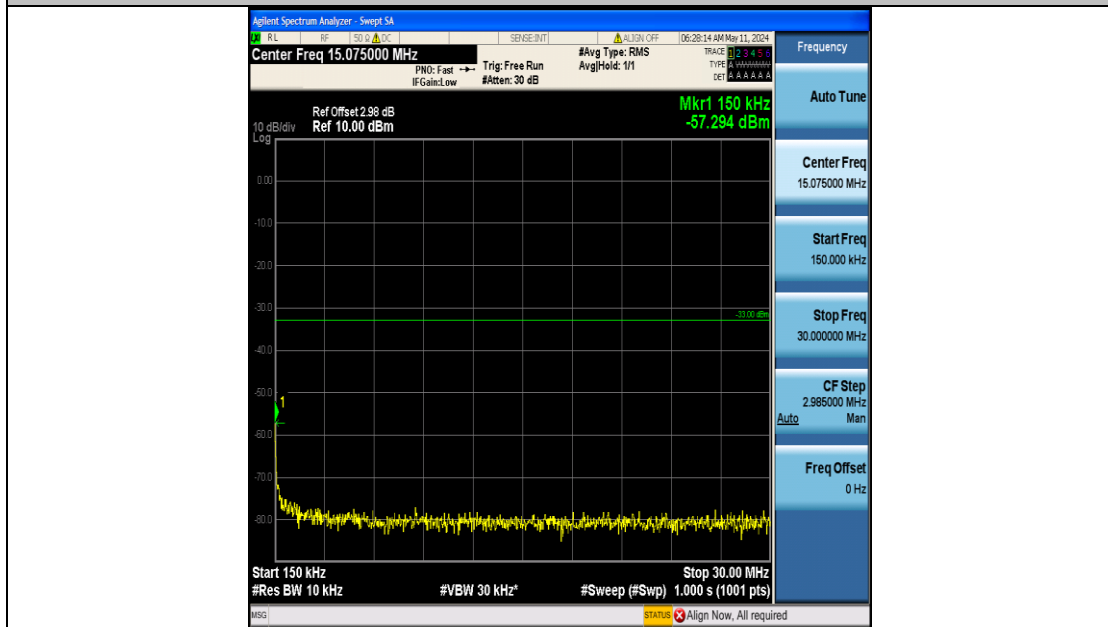

Band66_3MHz_16QAM_132322_15RB#0_0.15~30_0.15~30

Band66_3MHz_16QAM_132322_15RB#0_30~1000_30~1000

Band66_3MHz_16QAM_132322_15RB#0_1000~3000_1000~3000

Band66_3MHz_16QAM_132322_15RB#0_3000~20000_3000~20000

Band66_3MHz_16QAM_132657_15RB#0_0.009~0.15_0.009~0.15