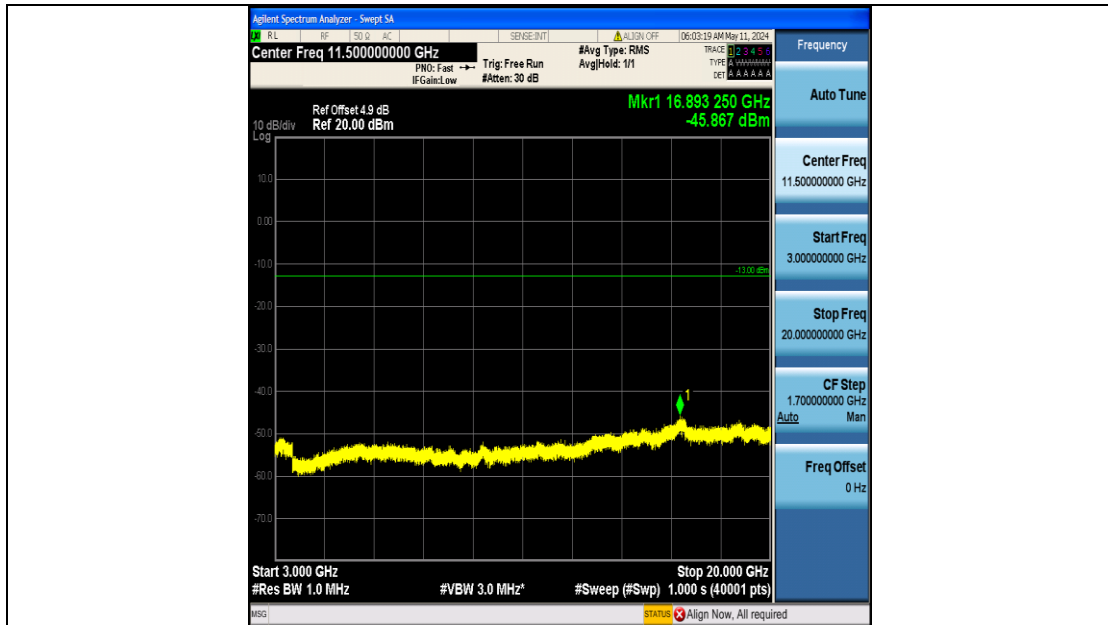

Band66_1.4MHz_QPSK_132322_6RB#0_0.009~0.15_0.009~0.15

Band66_1.4MHz_QPSK_132322_6RB#0_0.15~30_0.15~30

Band66_1.4MHz_QPSK_132322_6RB#0_30~1000_30~1000

Band66_1.4MHz_QPSK_132322_6RB#0_1000~3000_1000~3000

Band66_1.4MHz_QPSK_132322_6RB#0_3000~20000_3000~20000