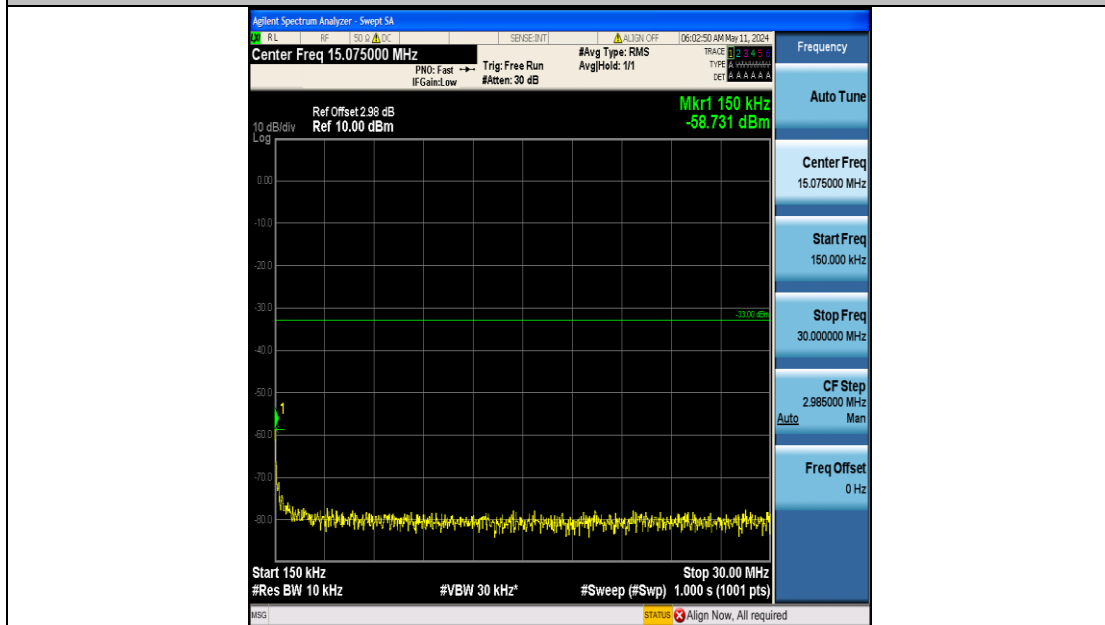

Band66_1.4MHz_QPSK_132322_6RB#0_0.15~30_0.15~30