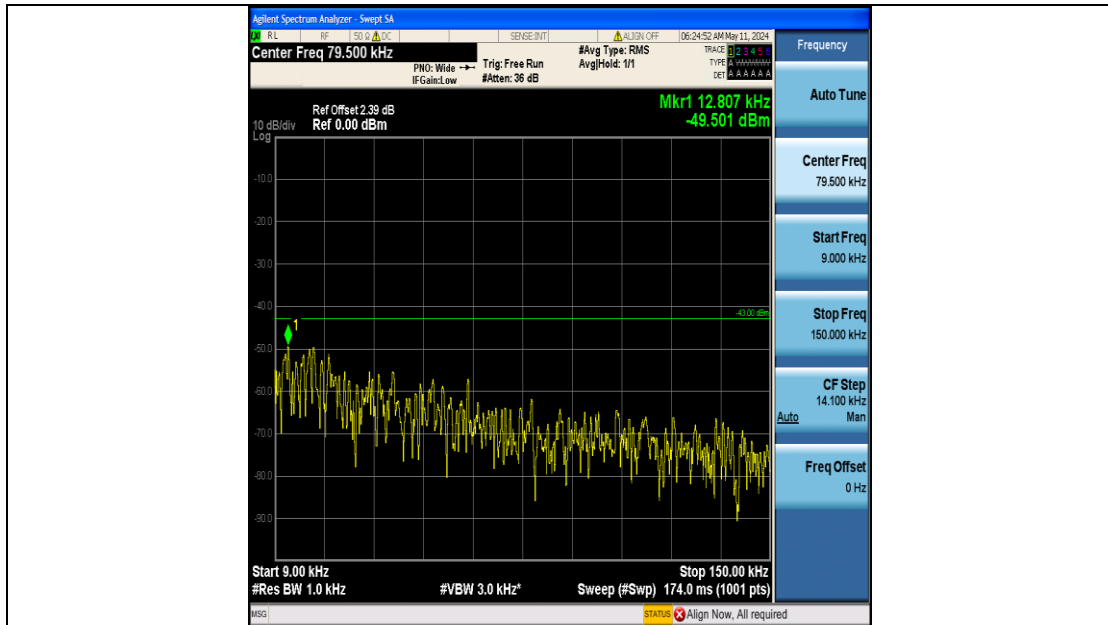

Band66_3MHz_QPSK_132657_15RB#0_0.15~30_0.15~30

Band66_3MHz_QPSK_132657_15RB#0_30~1000_30~1000

Band66_3MHz_QPSK_132657_15RB#0_1000~3000_1000~3000

Band66_3MHz_QPSK_132657_15RB#0_3000~20000_3000~20000

Band66_3MHz_16QAM_131987_15RB#0_0.009~0.15_0.009~0.15