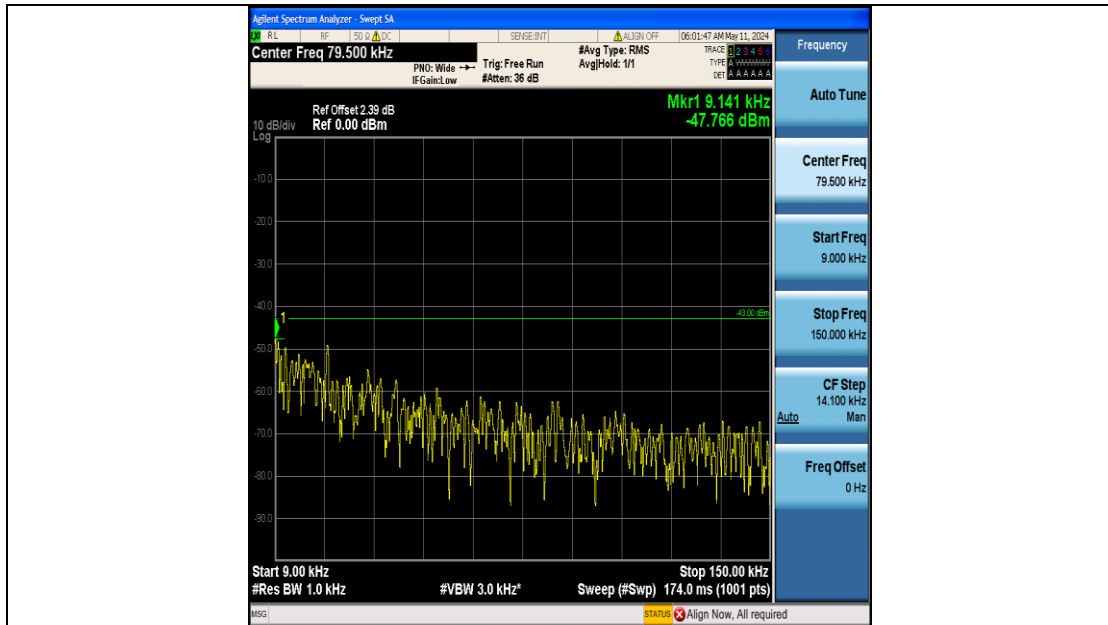

Band66_1.4MHz_QPSK_132665_6RB#0_0.009~0.15_0.009~0.15

Band66_1.4MHz_QPSK_132665_6RB#0_0.15~30_0.15~30

Band66_1.4MHz_QPSK_132665_6RB#0_30~1000_30~1000

Band66_1.4MHz_QPSK_132665_6RB#0_1000~3000_1000~3000

Band66_1.4MHz_QPSK_132665_6RB#0_3000~20000_3000~20000