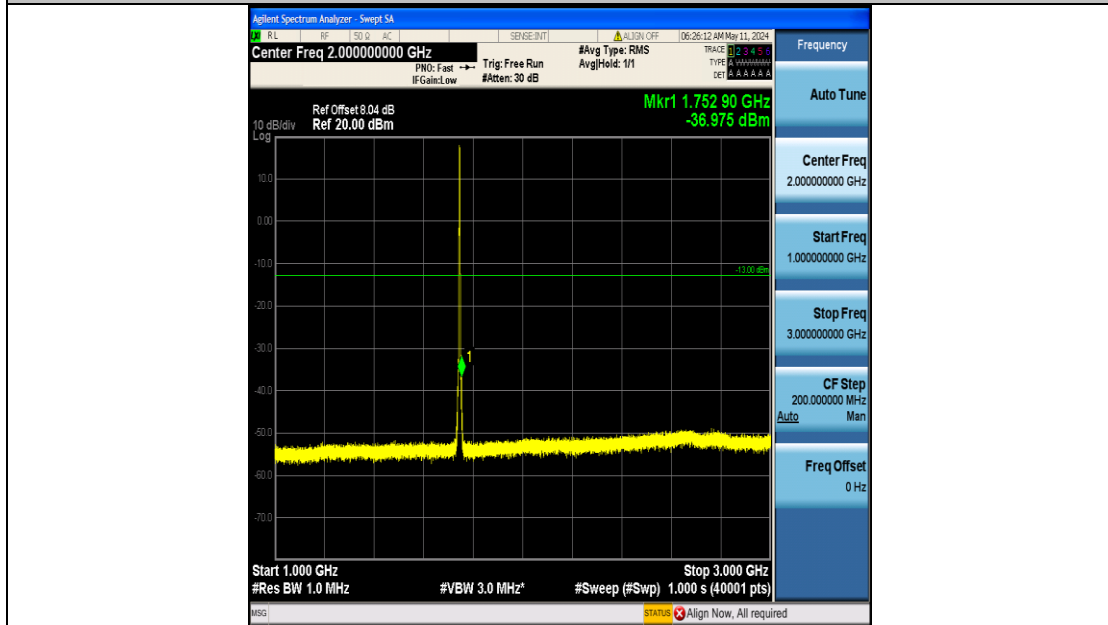

Band66_3MHz_QPSK_132322_15RB#0_1000~3000_1000~3000