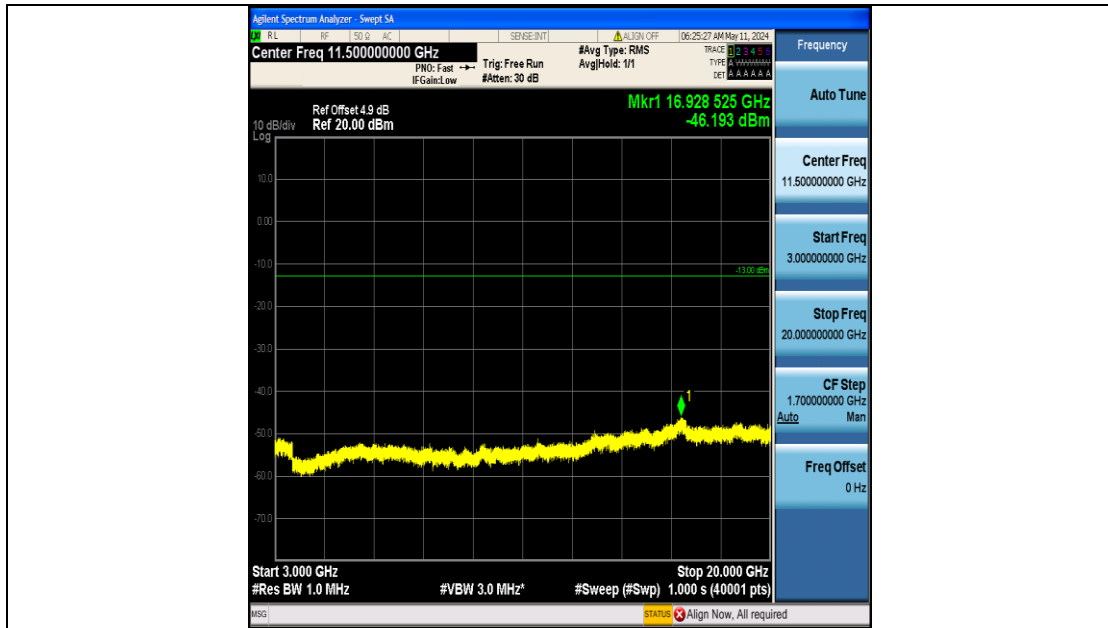

Band66_3MHz_16QAM_131987_15RB#0_3000~20000_3000~20000