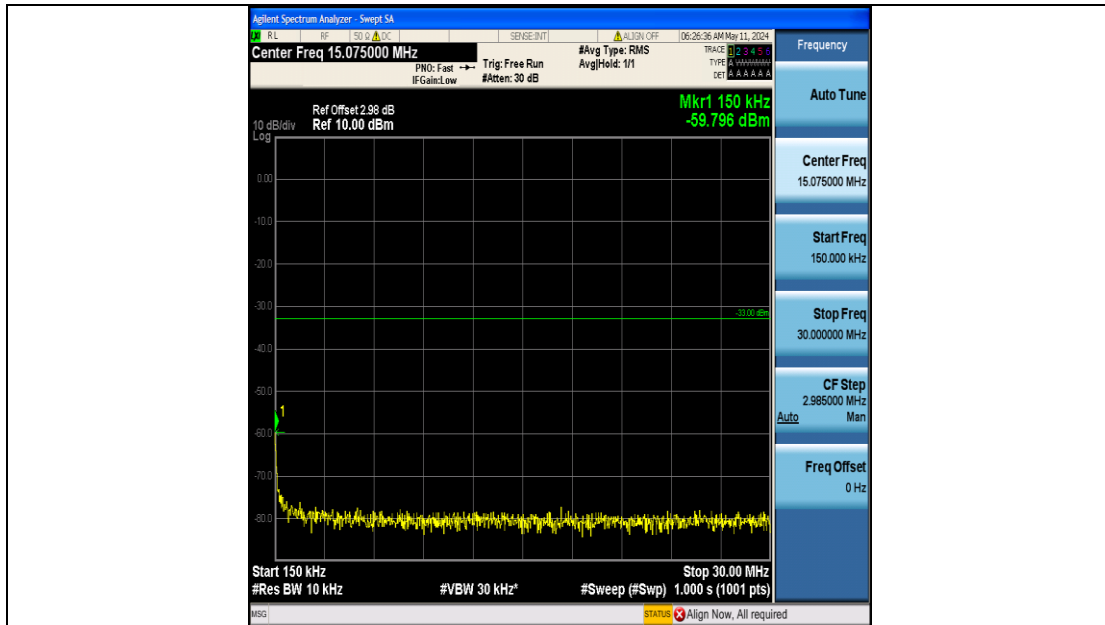

Band66_3MHz_16QAM_131987_15RB#0_0.15~30_0.15~30

Band66_3MHz_16QAM_131987_15RB#0_30~1000_30~1000

Band66_3MHz_16QAM_131987_15RB#0_1000~3000_1000~3000

Band66_3MHz_16QAM_131987_15RB#0_3000~20000_3000~20000

Band66_3MHz_16QAM_132322_15RB#0_0.009~0.15_0.009~0.15