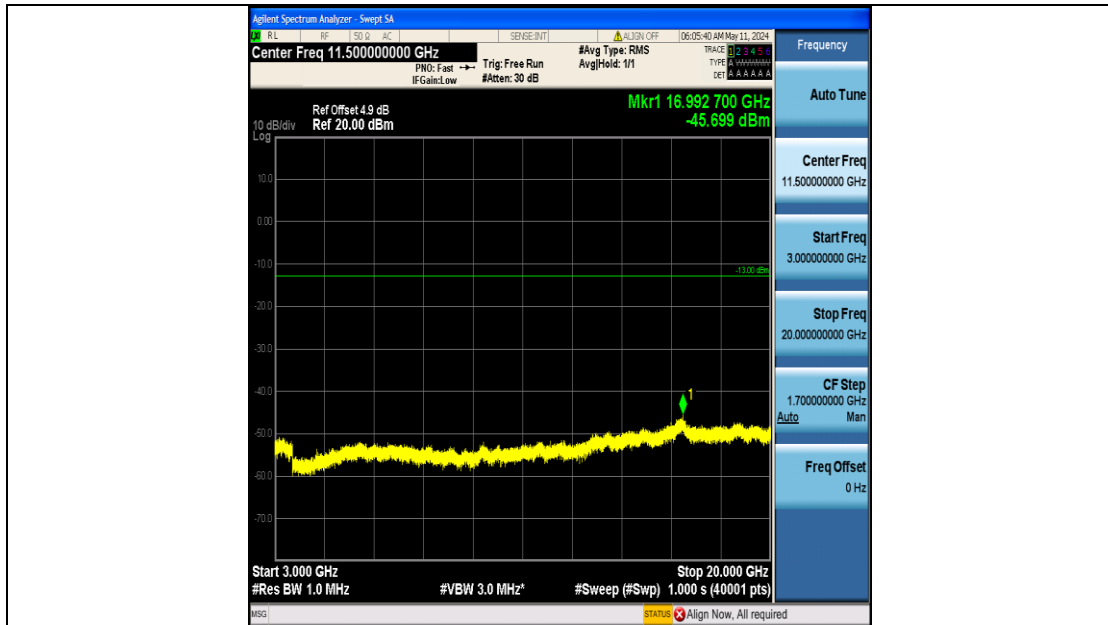

Band66_1.4MHz_16QAM_132665_6RB#0_3000~20000_3000~20000