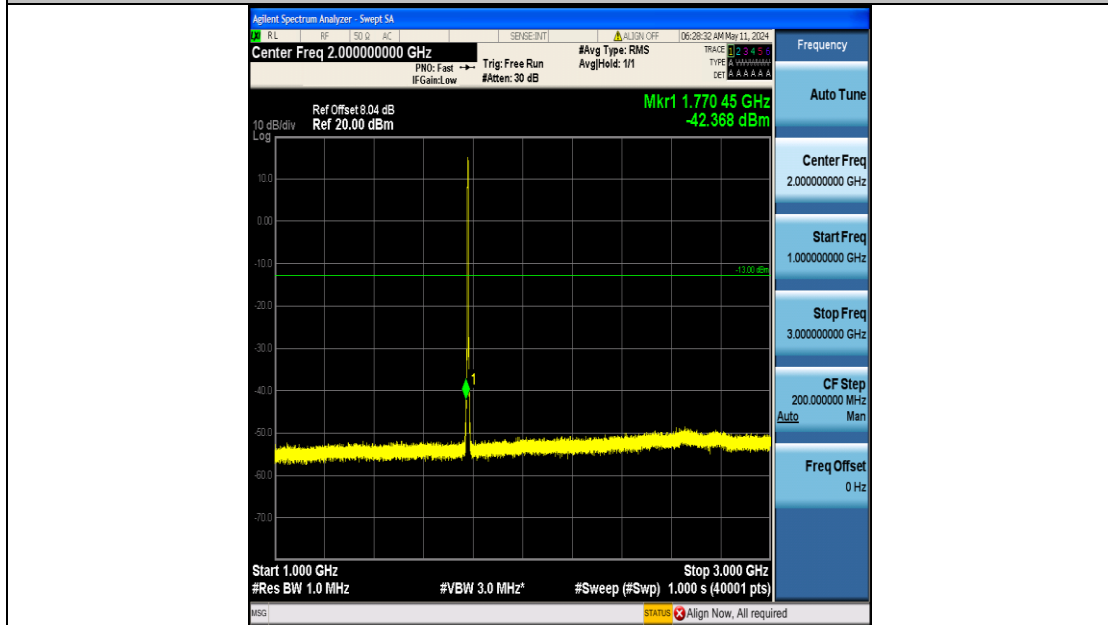

Band66_3MHz_16QAM_132657_15RB#0_1000~3000_1000~3000