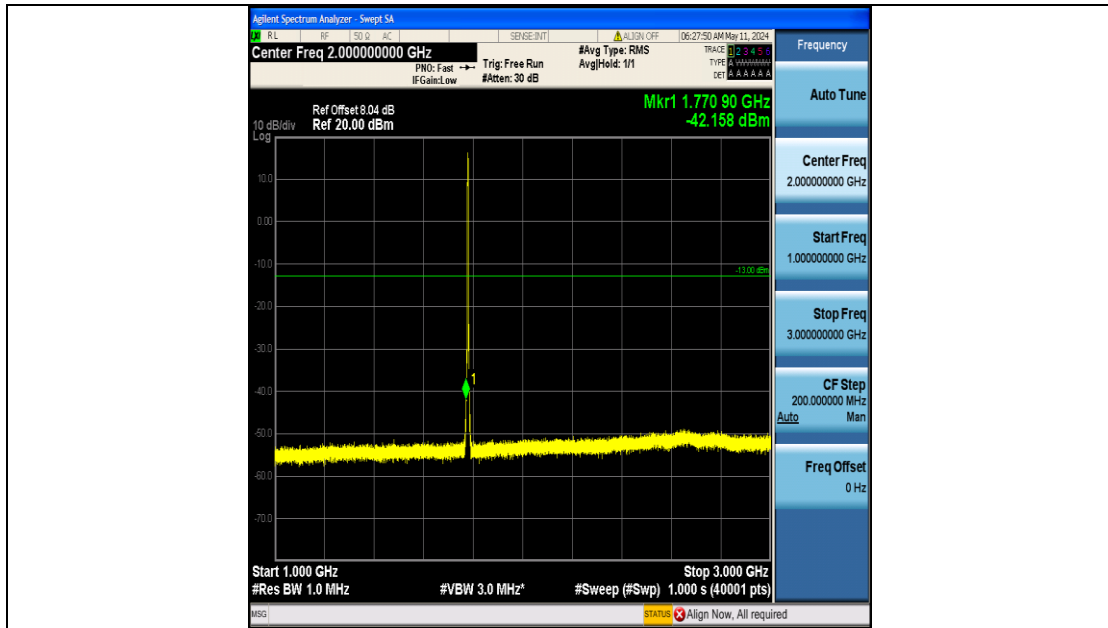

Band66_3MHz_QPSK_132657_15RB#0_1000~3000_1000~3000