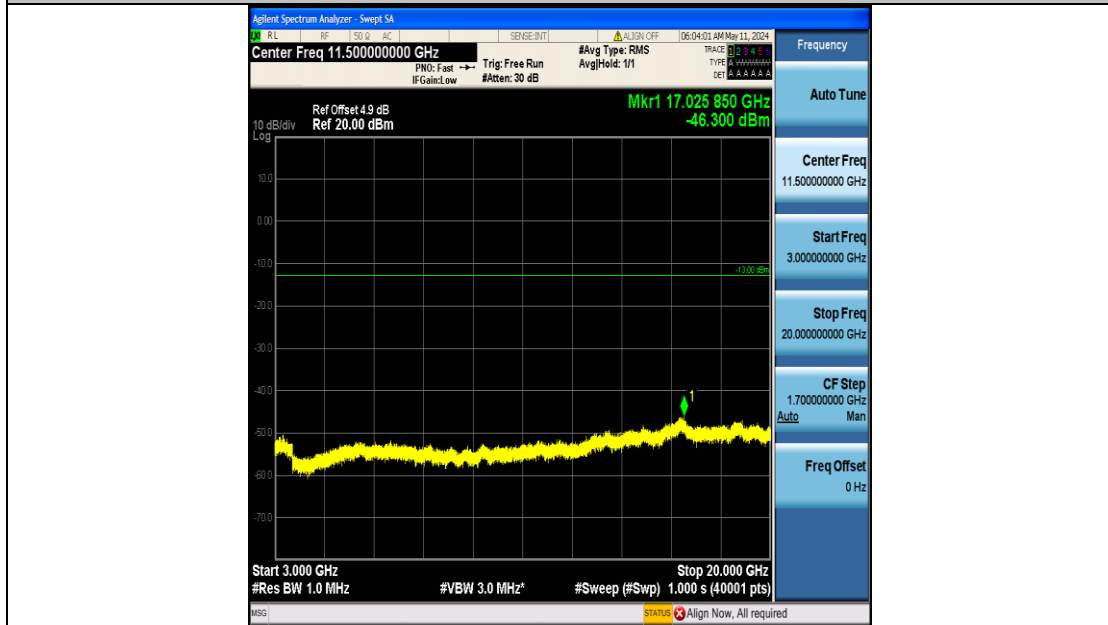

Band66_1.4MHz_16QAM_132322_6RB#0_3000~20000_3000~20000