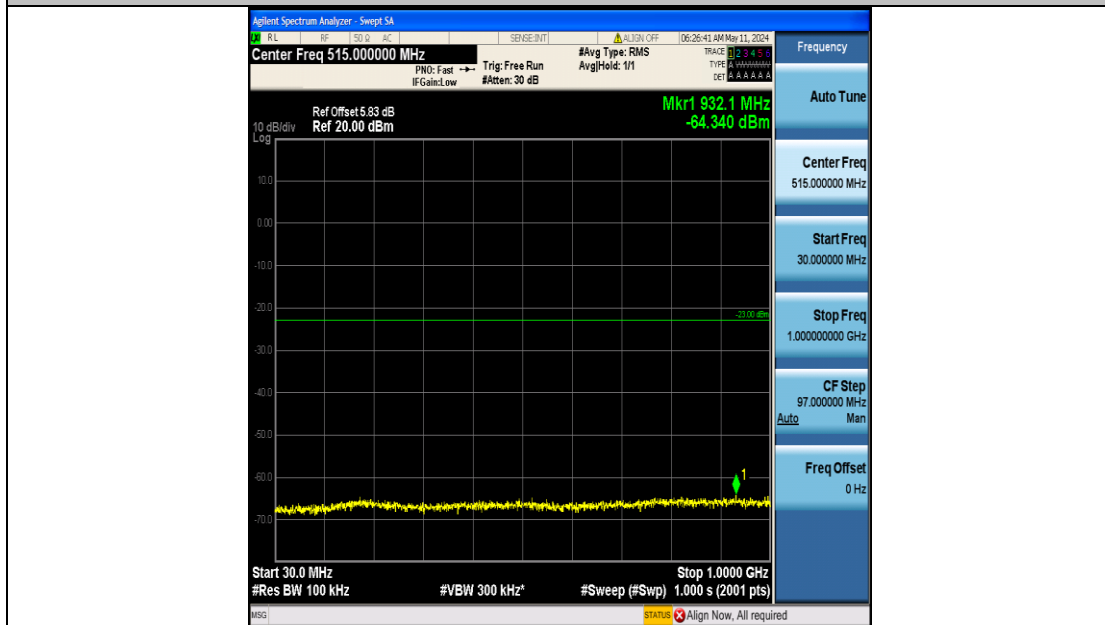

Band66_3MHz_16QAM_132322_15RB#0_30~1000_30~1000