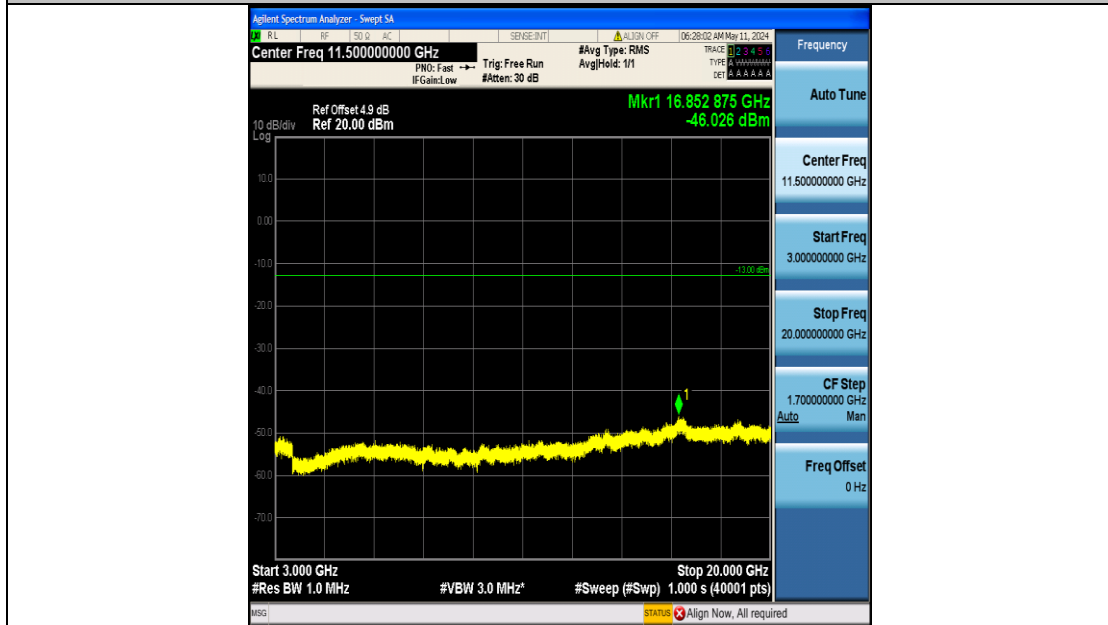

Band66_3MHz_QPSK_132657_15RB#0_3000~20000_3000~20000