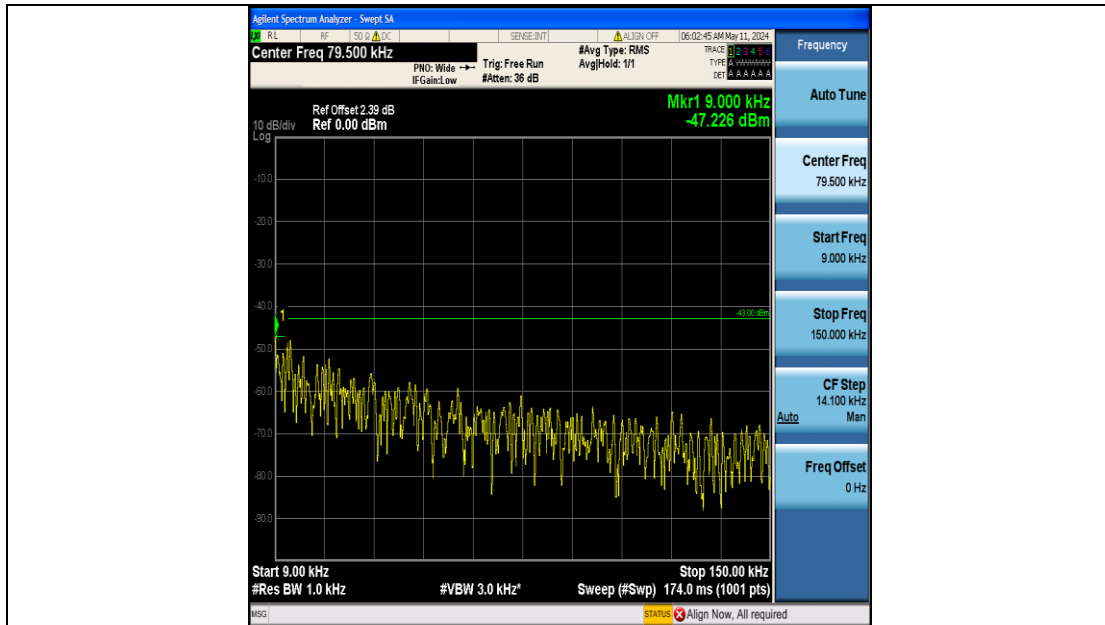

Test Graphs

Band66_1.4MHz_QPSK_131979_6RB#0_0.15~30_0.15~30

Band66_1.4MHz_QPSK_131979_6RB#0_30~1000_30~1000

Band66_1.4MHz_QPSK_131979_6RB#0_1000~3000_1000~3000

Band66_1.4MHz_QPSK_131979_6RB#0_3000~20000_3000~20000