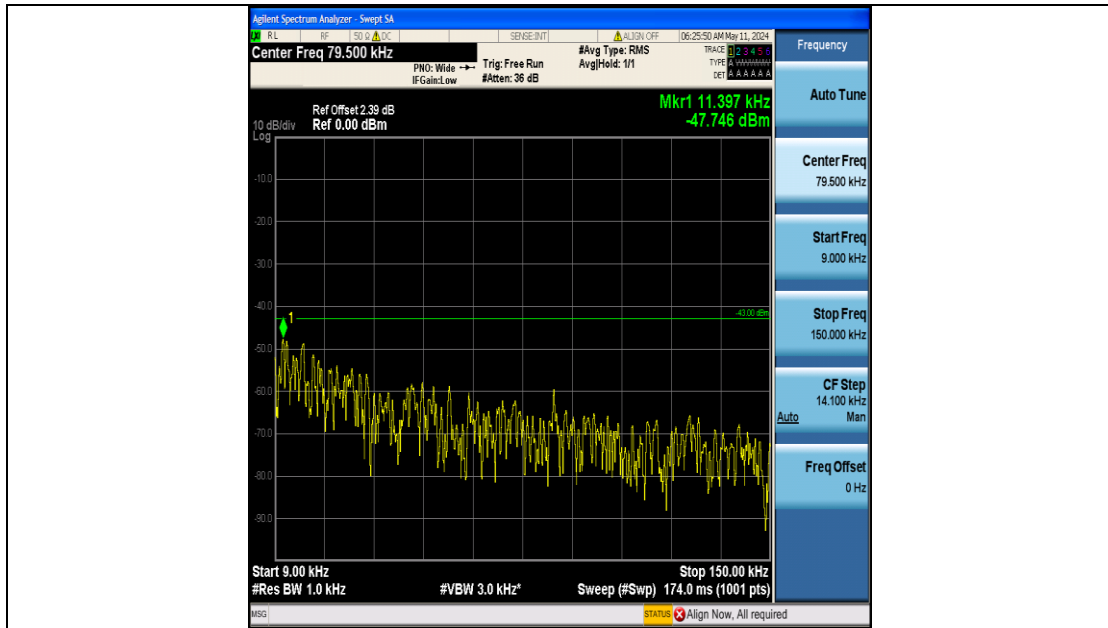

Band66_3MHz_QPSK_131987_15RB#0_0.15~30_0.15~30

Band66_3MHz_QPSK_131987_15RB#0_30~1000_30~1000

Band66_3MHz_QPSK_131987_15RB#0_1000~3000_1000~3000

Band66_3MHz_QPSK_131987_15RB#0_3000~20000_3000~20000

Band66_3MHz_QPSK_132322_15RB#0_0.009~0.15_0.009~0.15