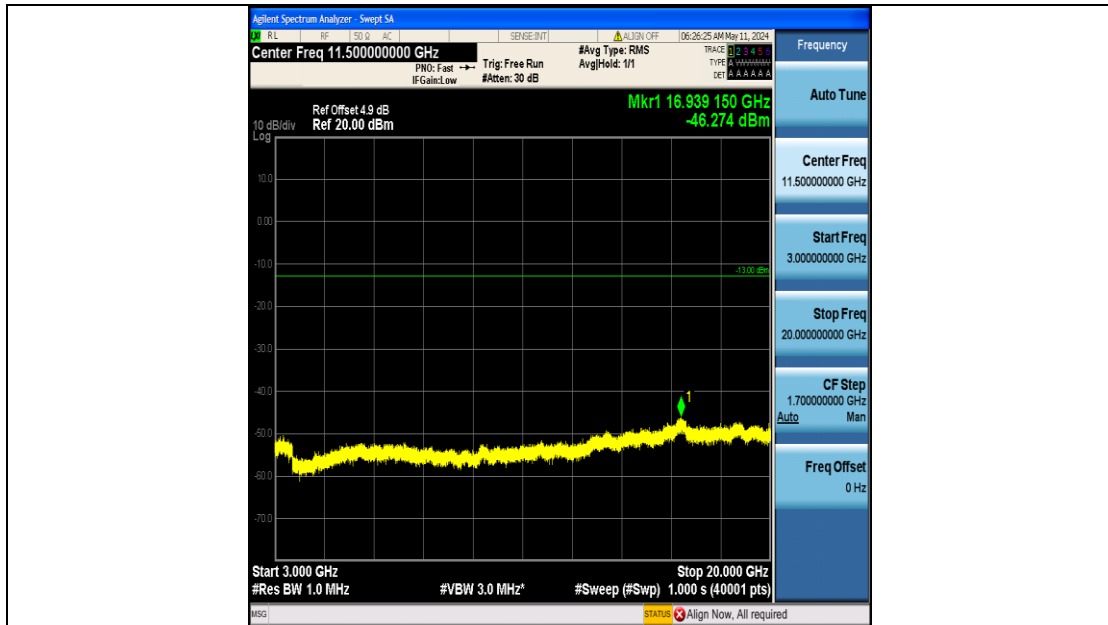

Band66_3MHz_QPSK_132322_15RB#0_3000~20000_3000~20000