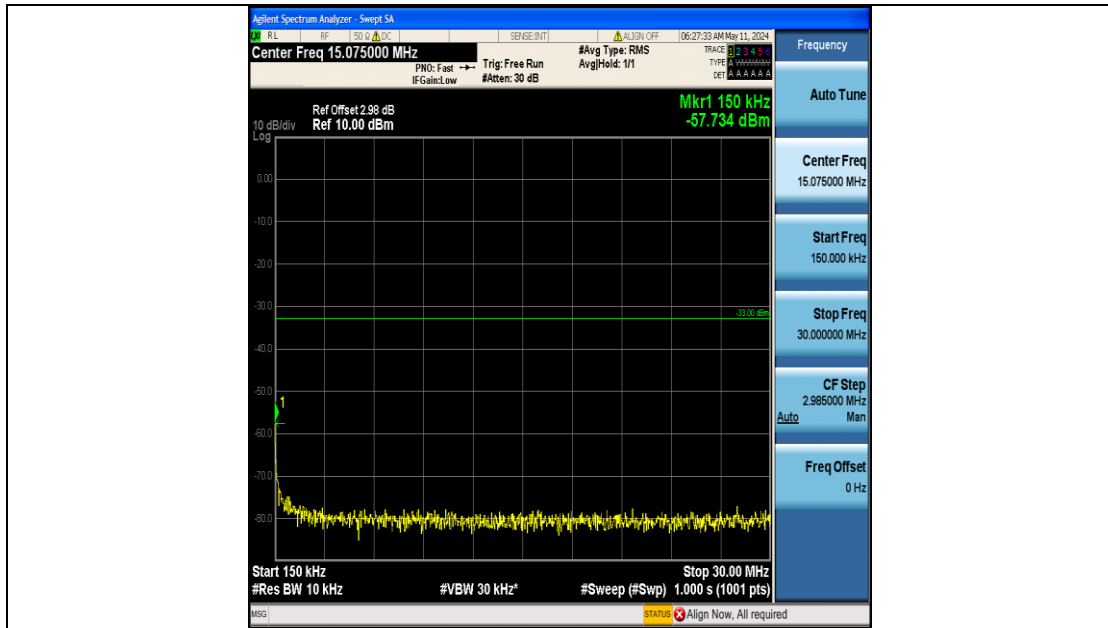

Band66_3MHz_QPSK_132322_15RB#0_0.15~30_0.15~30

Band66_3MHz_QPSK_132322_15RB#0_30~1000_30~1000

Band66_3MHz_QPSK_132322_15RB#0_1000~3000_1000~3000

Band66_3MHz_QPSK_132322_15RB#0_3000~20000_3000~20000

Band66_3MHz_QPSK_132657_15RB#0_0.009~0.15_0.009~0.15