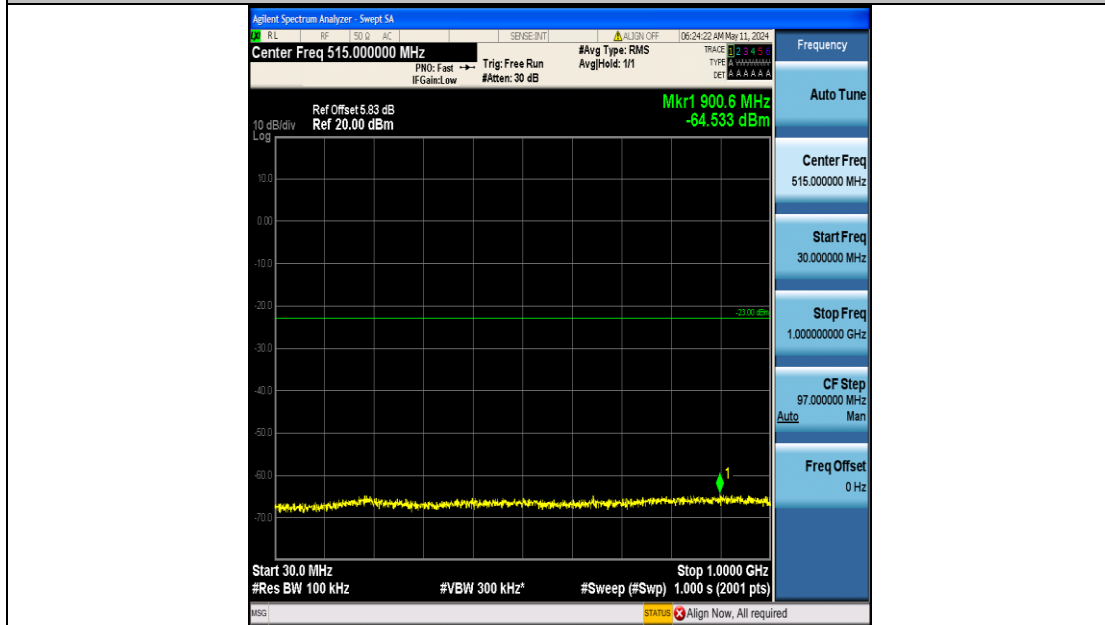

Band66_3MHz_QPSK_131987_15RB#0_30~1000_30~1000