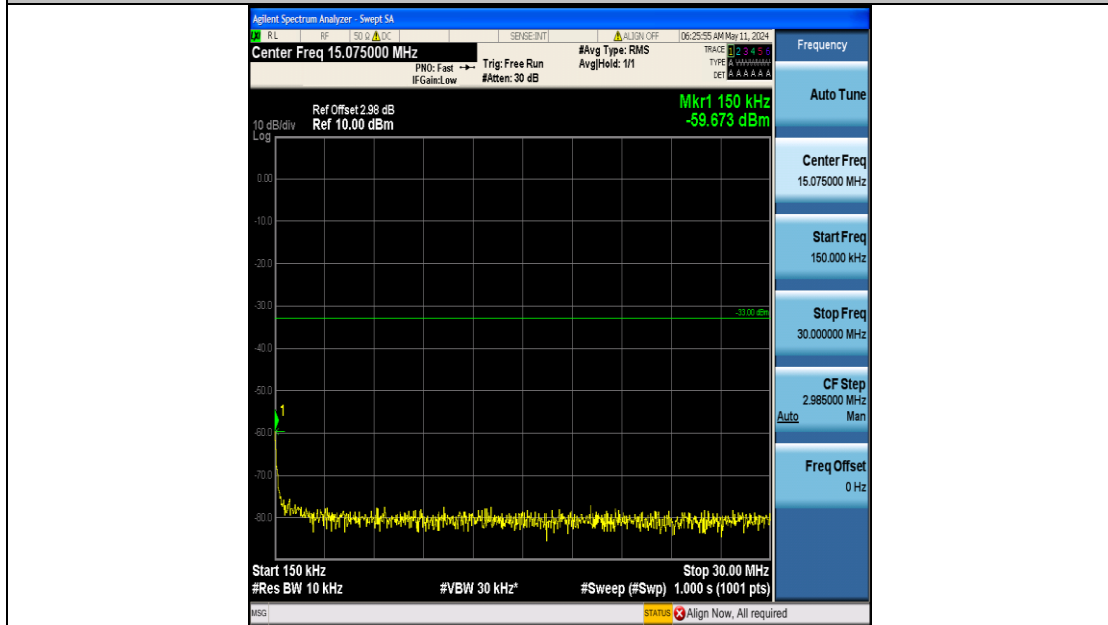

Band66_3MHz_QPSK_131987_15RB#0_0.15~30_0.15~30

Band66_3MHz_QPSK_131987_15RB#0_30~1000_30~1000

Band66_3MHz_QPSK_131987_15RB#0_1000~3000_1000~3000

Band66_3MHz_QPSK_131987_15RB#0_3000~20000_3000~20000

Band66_3MHz_QPSK_132322_15RB#0_0.009~0.15_0.009~0.15