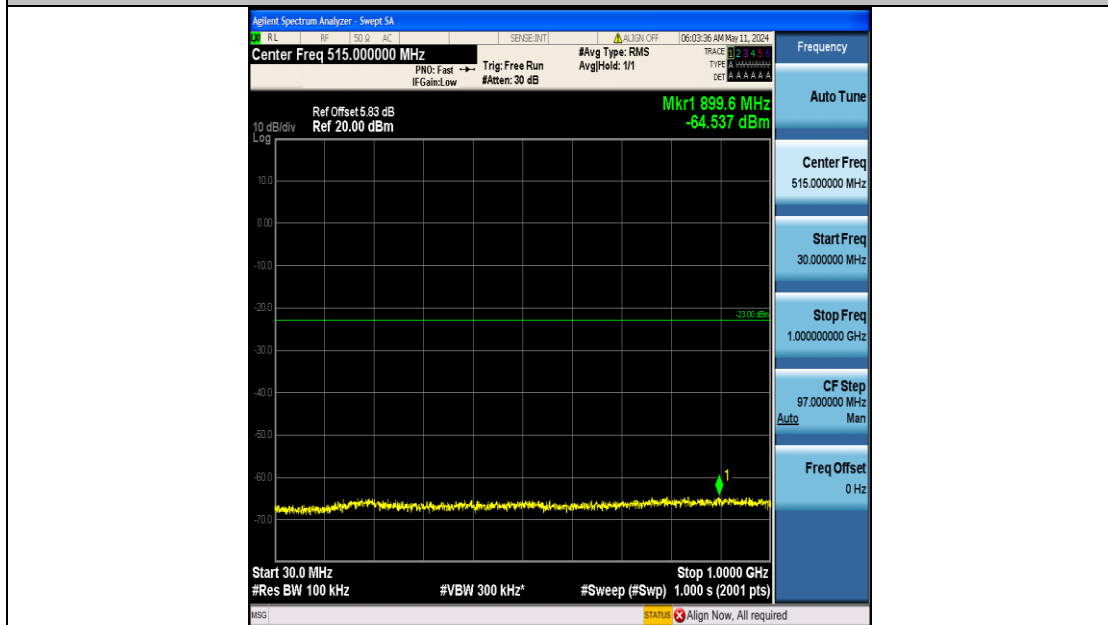

Band66_1.4MHz_16QAM_132322_6RB#0_30~1000_30~1000