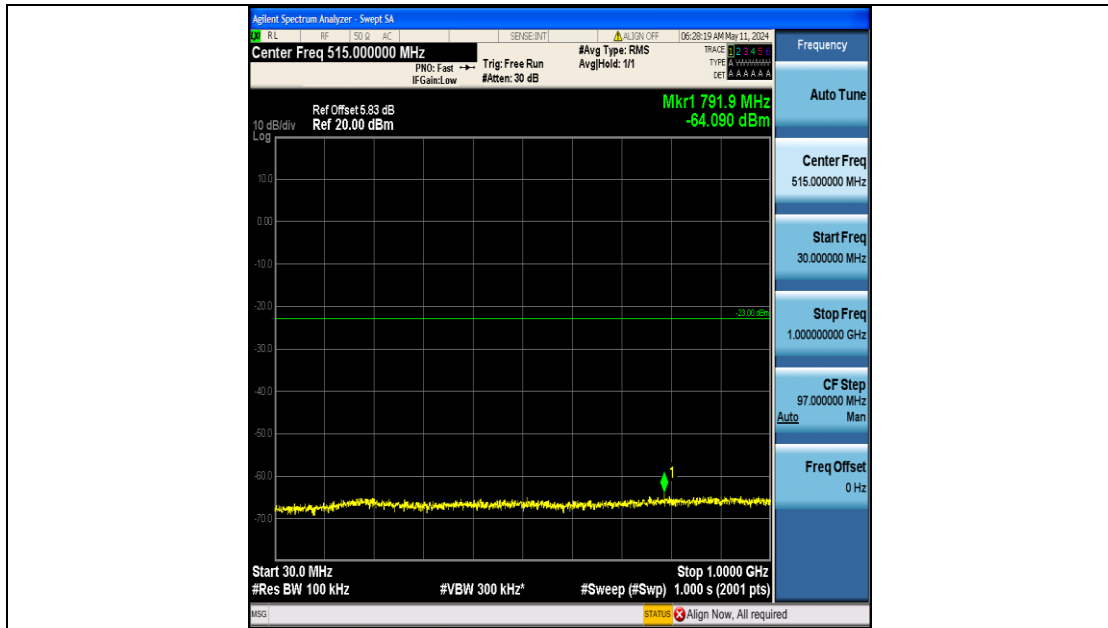

Band66_3MHz_16QAM_132657_15RB#0_30~1000_30~1000