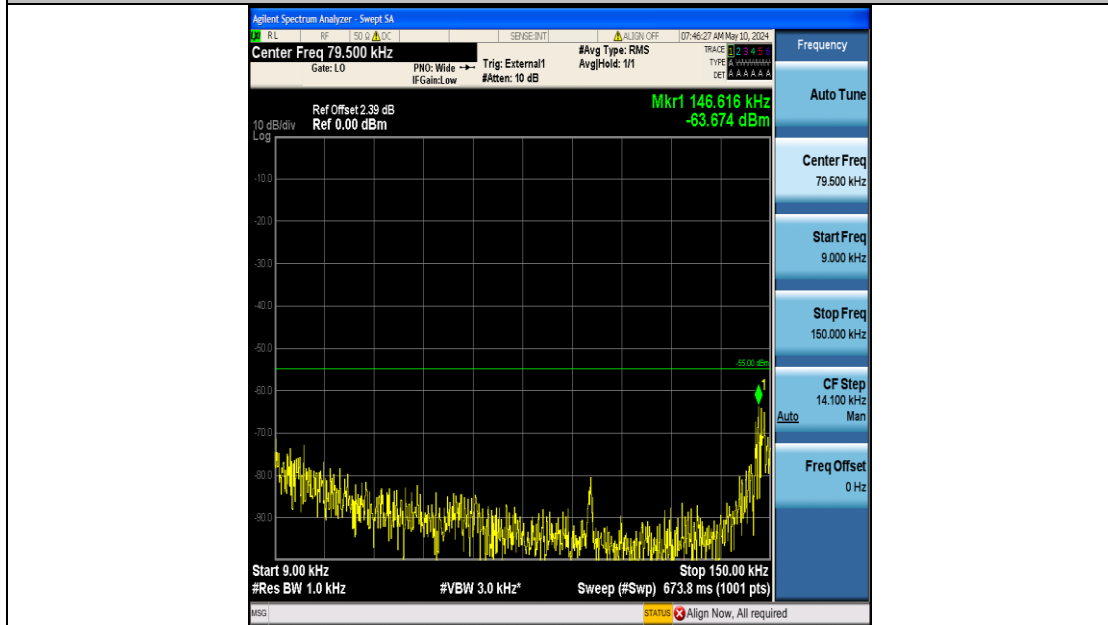

Band41_20MHz_16QAM_41490_100RB#0_0.009~0.15_0.009~0.15