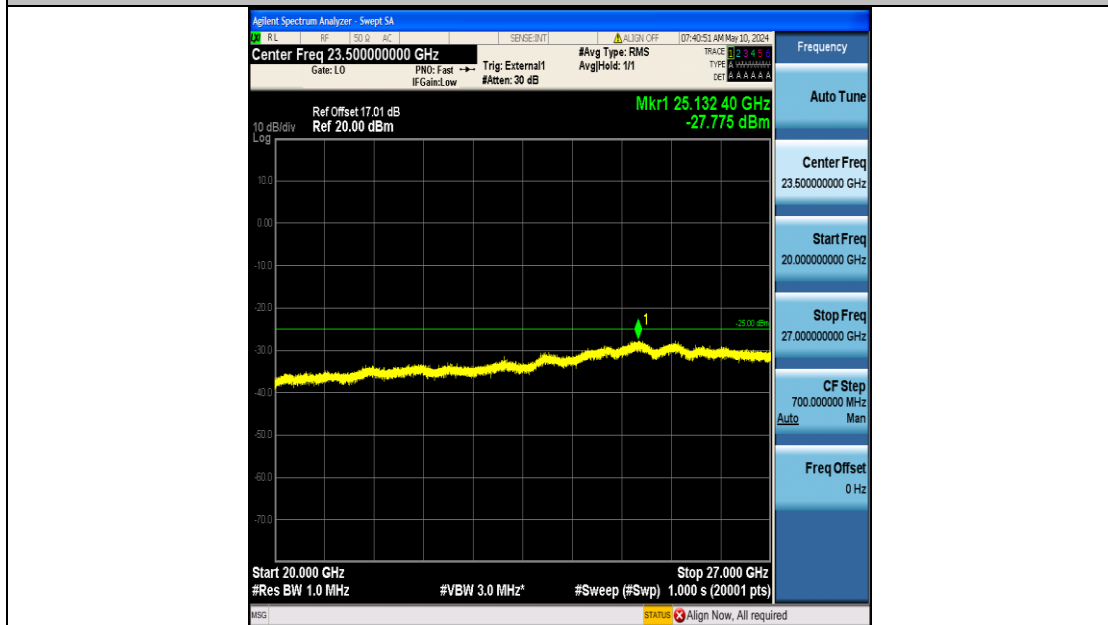

Band41_20MHz_16QAM_39750_100RB#0_20000~27000_20000~27000