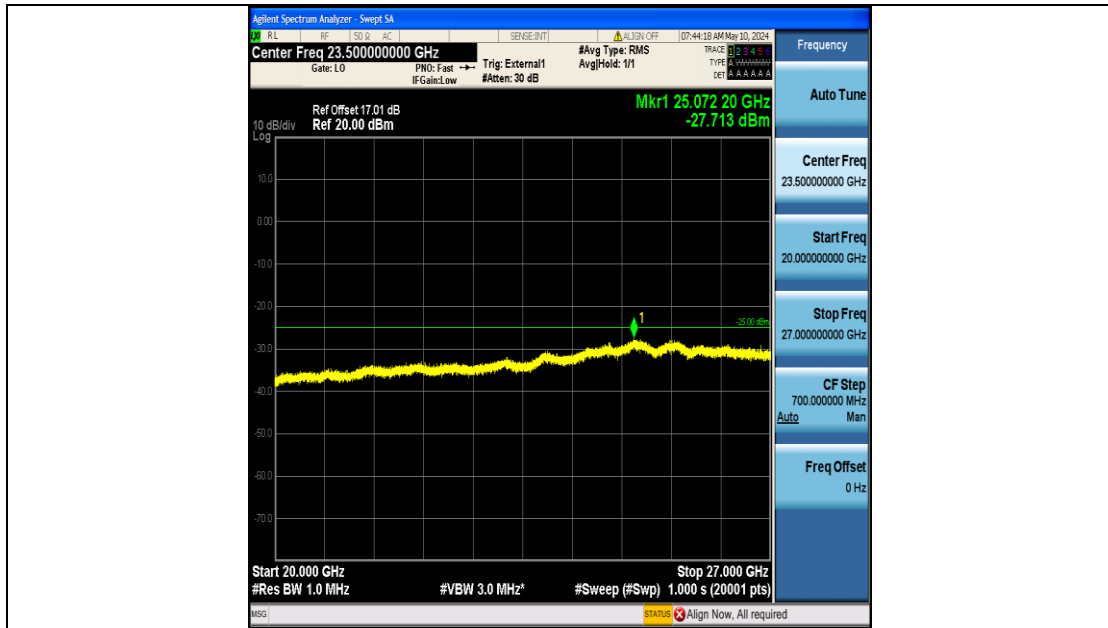

Band41_20MHz_16QAM_40620_100RB#0_20000~27000_20000~27000