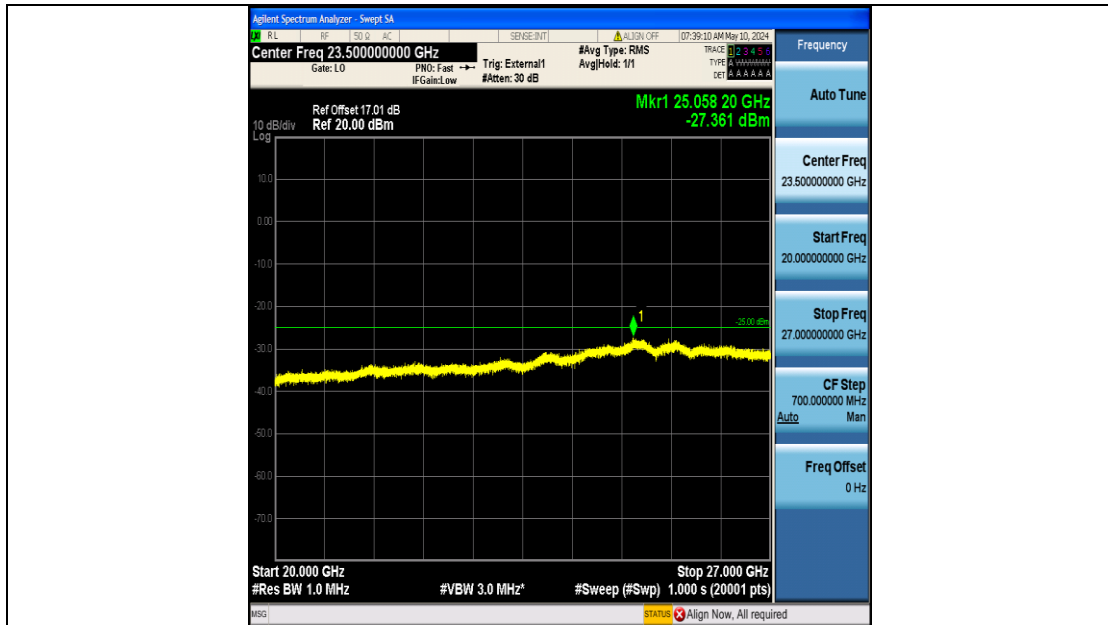

Band41_20MHz_QPSK_39750_100RB#0_20000~27000_20000~27000