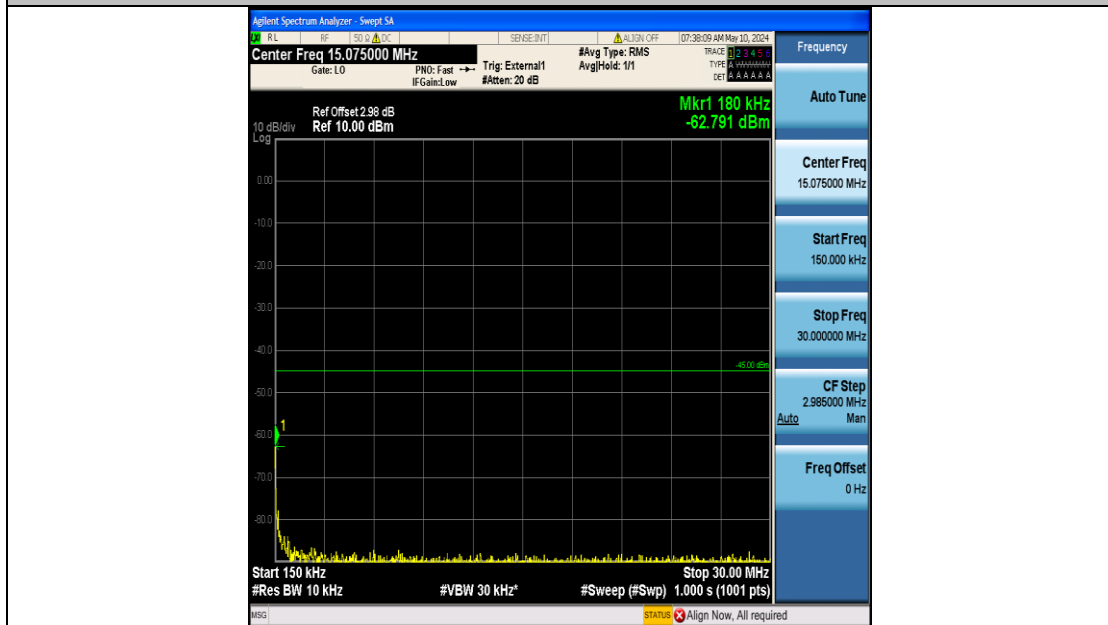

Band41_15MHz_16QAM_41515_75RB#0_1000~20000_1000~20000

Band41_15MHz_16QAM_41515_75RB#0_20000~27000_20000~27000

Band41_20MHz_QPSK_39750_100RB#0_0.009~0.15_0.009~0.15

Band41_20MHz_QPSK_39750_100RB#0_0.15~30_0.15~30