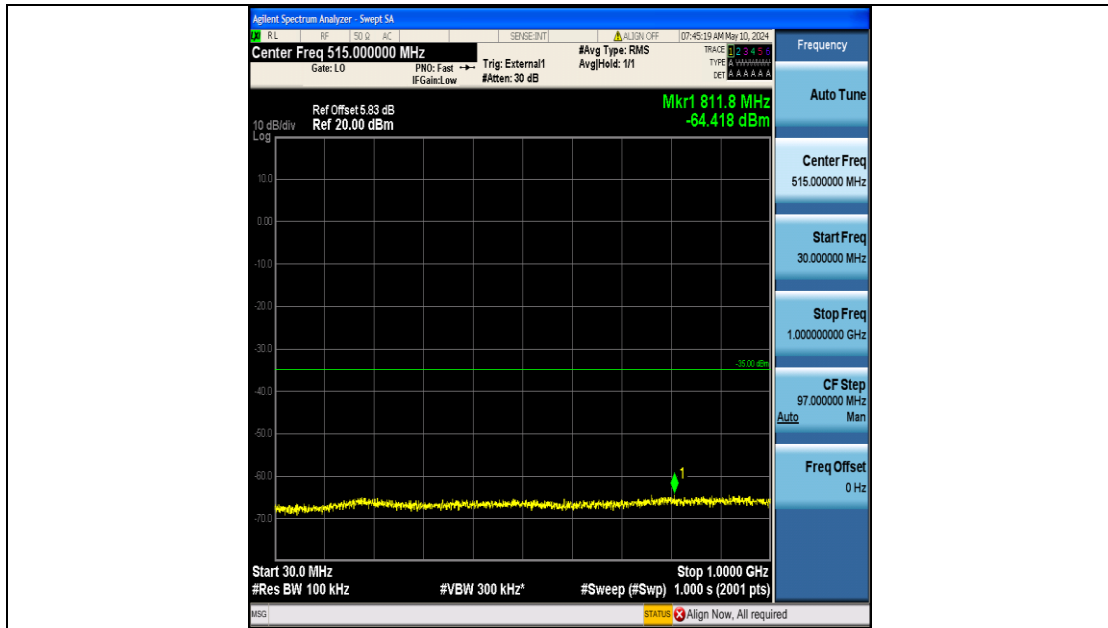

Band41_20MHz_QPSK_41490_100RB#0_30~1000_30~1000