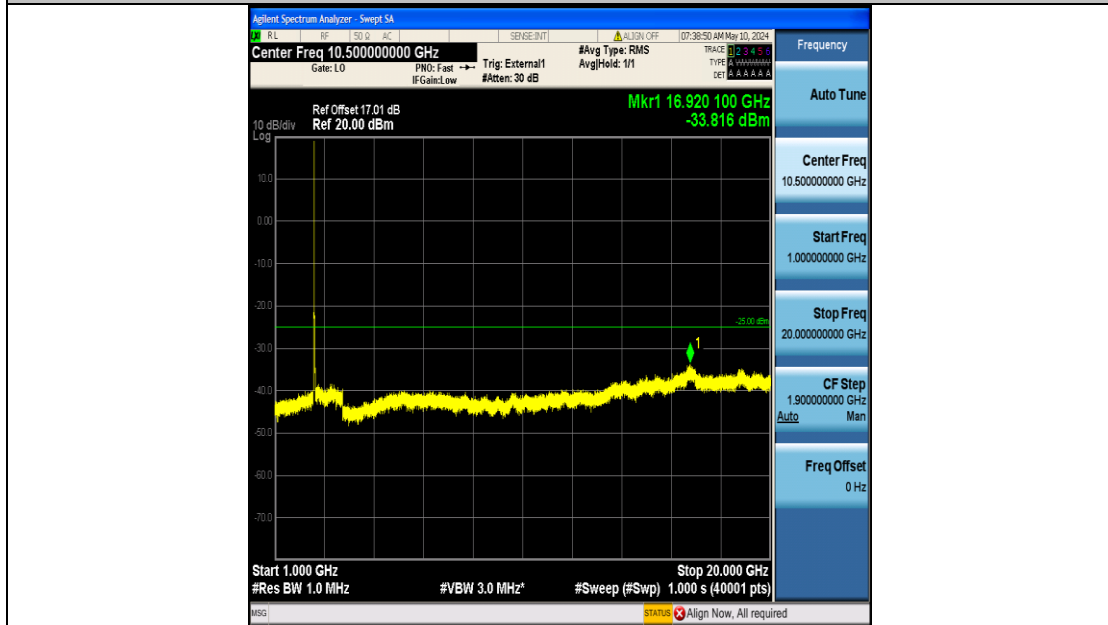

Band41_20MHz_QPSK_39750_100RB#0_1000~20000_1000~20000