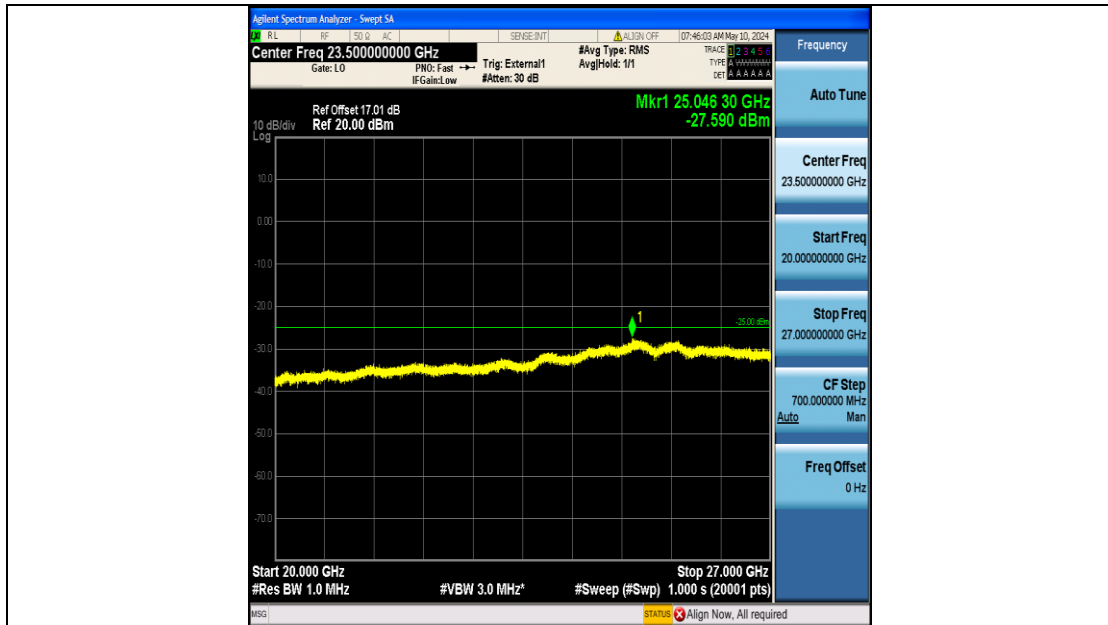

Band41_20MHz_QPSK_41490_100RB#0_0.009~0.15_0.009~0.15

Band41_20MHz_QPSK_41490_100RB#0_0.15~30_0.15~30

Band41_20MHz_QPSK_41490_100RB#0_30~1000_30~1000

Band41_20MHz_QPSK_41490_100RB#0_1000~20000_1000~20000