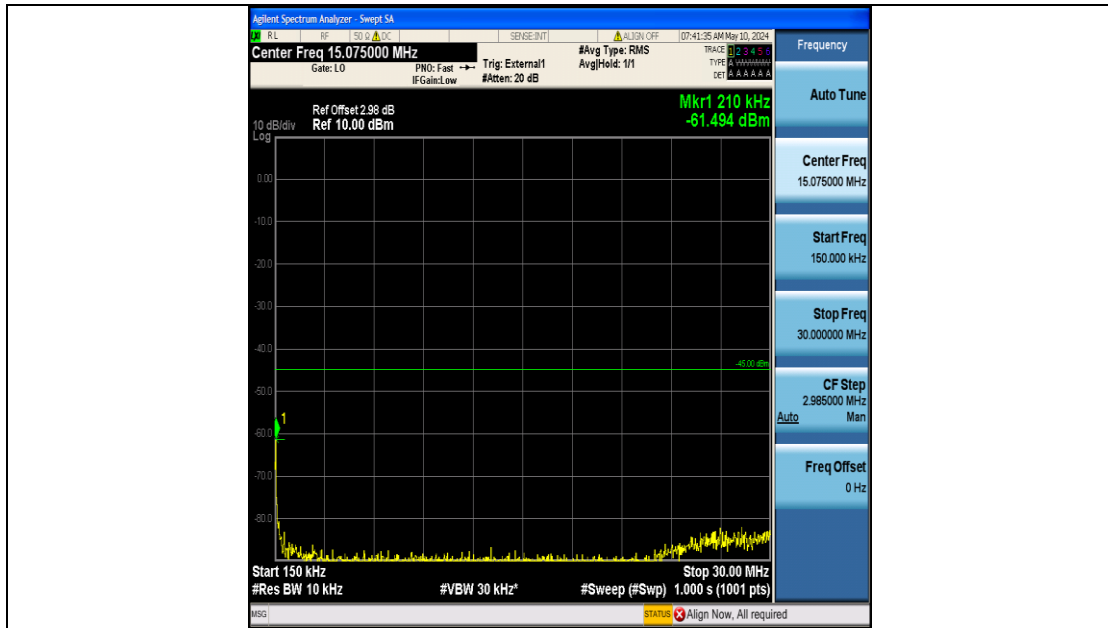

Band41_20MHz_QPSK_39750_100RB#0_30~1000_30~1000

Band41_20MHz_QPSK_39750_100RB#0_1000~20000_1000~20000

Band41_20MHz_QPSK_39750_100RB#0_20000~27000_20000~27000

Band41_20MHz_QPSK_40620_100RB#0_0.009~0.15_0.009~0.15

Band41_20MHz_QPSK_40620_100RB#0_0.15~30_0.15~30

Band41_20MHz_QPSK_40620_100RB#0_30~1000_30~1000

Band41_20MHz_QPSK_40620_100RB#0_1000~20000_1000~20000

Band41_20MHz_QPSK_40620_100RB#0_20000~27000_20000~27000