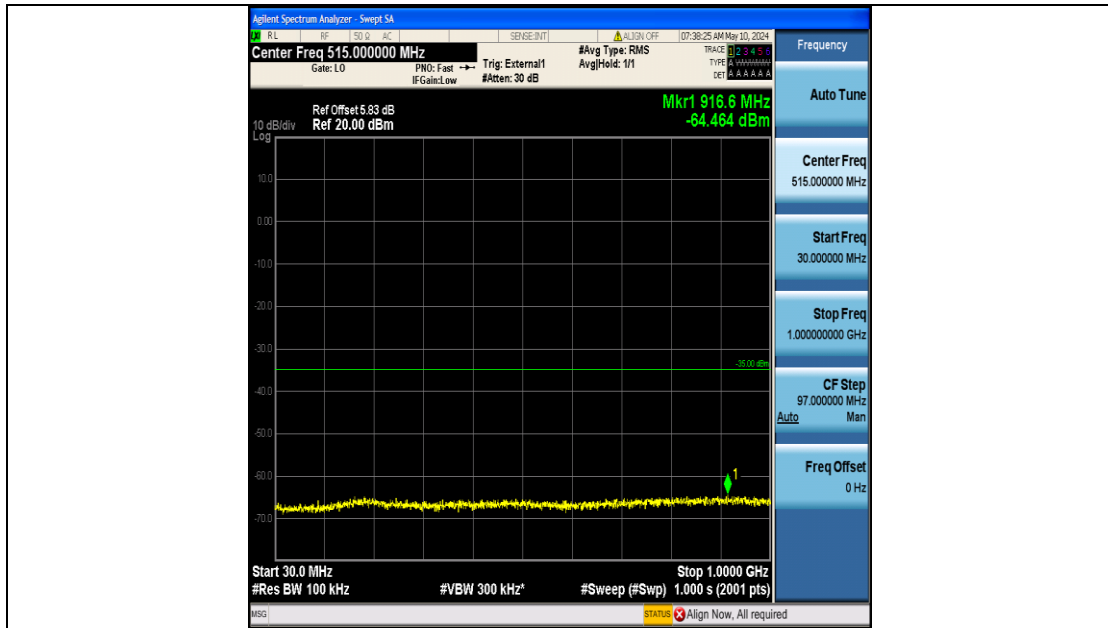

Band41_15MHz_16QAM_41515_75RB#0_1000~20000_1000~20000

Band41_15MHz_16QAM_41515_75RB#0_20000~27000_20000~27000

Band41_20MHz_QPSK_39750_100RB#0_0.009~0.15_0.009~0.15

Band41_20MHz_QPSK_39750_100RB#0_0.15~30_0.15~30

Band41_20MHz_QPSK_39750_100RB#0_30~1000_30~1000

Band41_20MHz_QPSK_39750_100RB#0_1000~20000_1000~20000

Band41_20MHz_QPSK_39750_100RB#0_20000~27000_20000~27000

Band41_20MHz_QPSK_40620_100RB#0_0.009~0.15_0.009~0.15