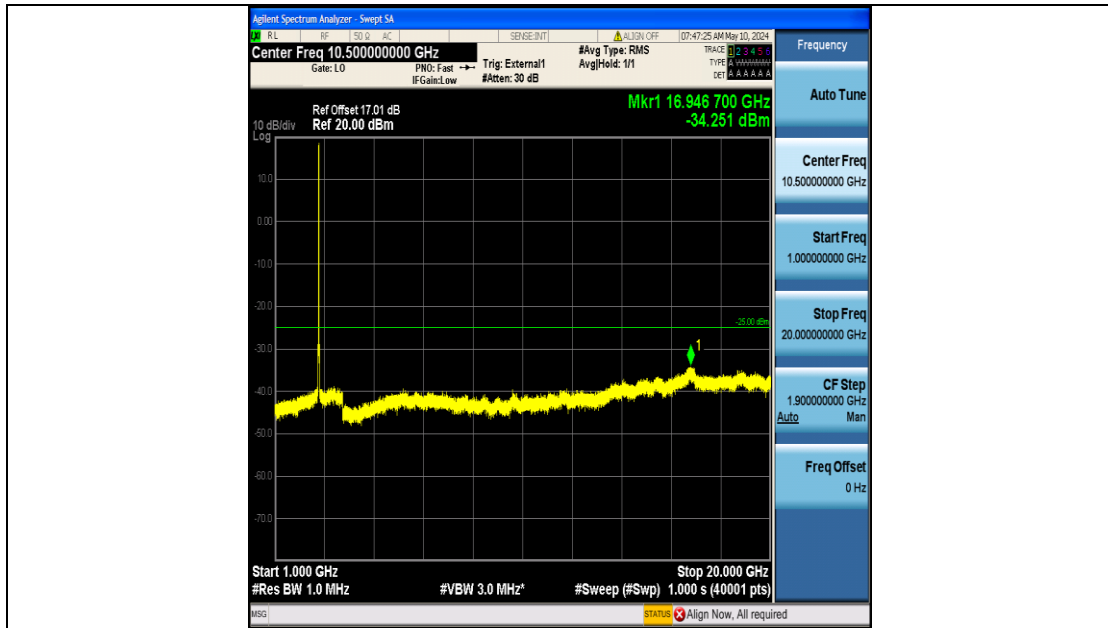

Band41_20MHz_16QAM_41490_100RB#0_1000~20000_1000~20000