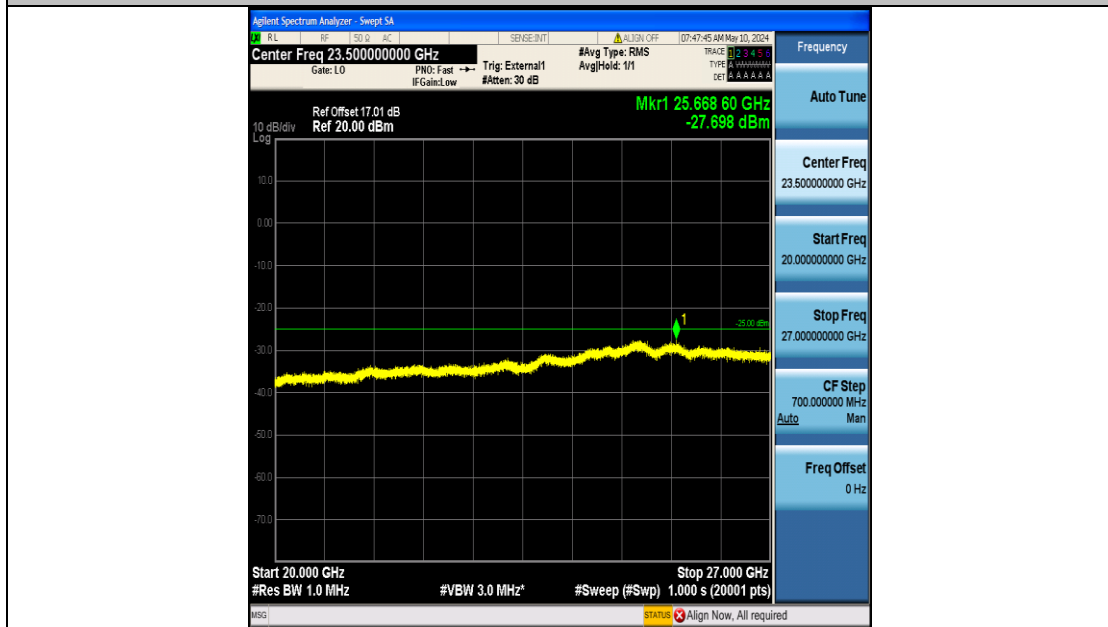

Band41_20MHz_16QAM_41490_100RB#0_20000~27000_20000~27000