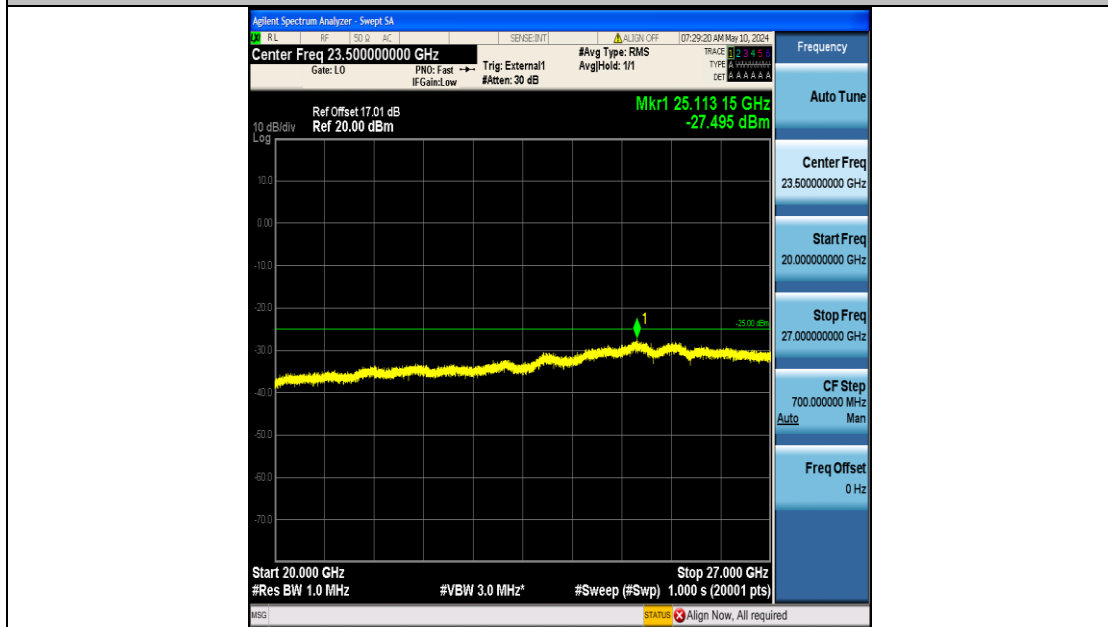

Band41_15MHz_16QAM_41515_75RB#0_1000~20000_1000~20000

Band41_15MHz_16QAM_41515_75RB#0_20000~27000_20000~27000

Band41_20MHz_QPSK_39750_100RB#0_0.009~0.15_0.009~0.15

Band41_20MHz_QPSK_39750_100RB#0_0.15~30_0.15~30