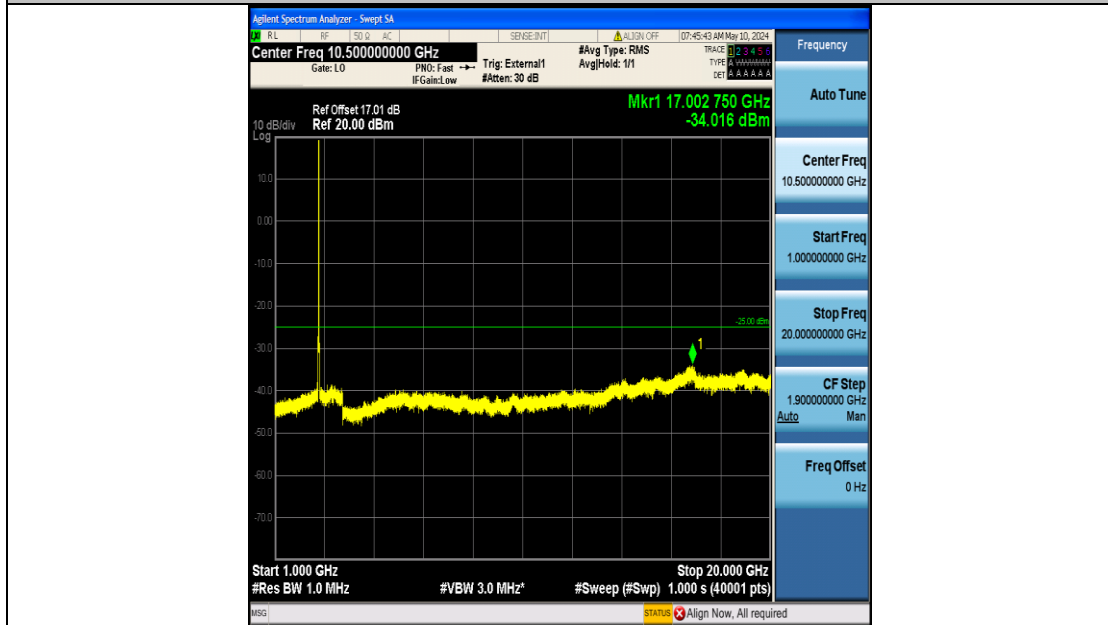

Band41_20MHz_QPSK_41490_100RB#0_1000~20000_1000~20000