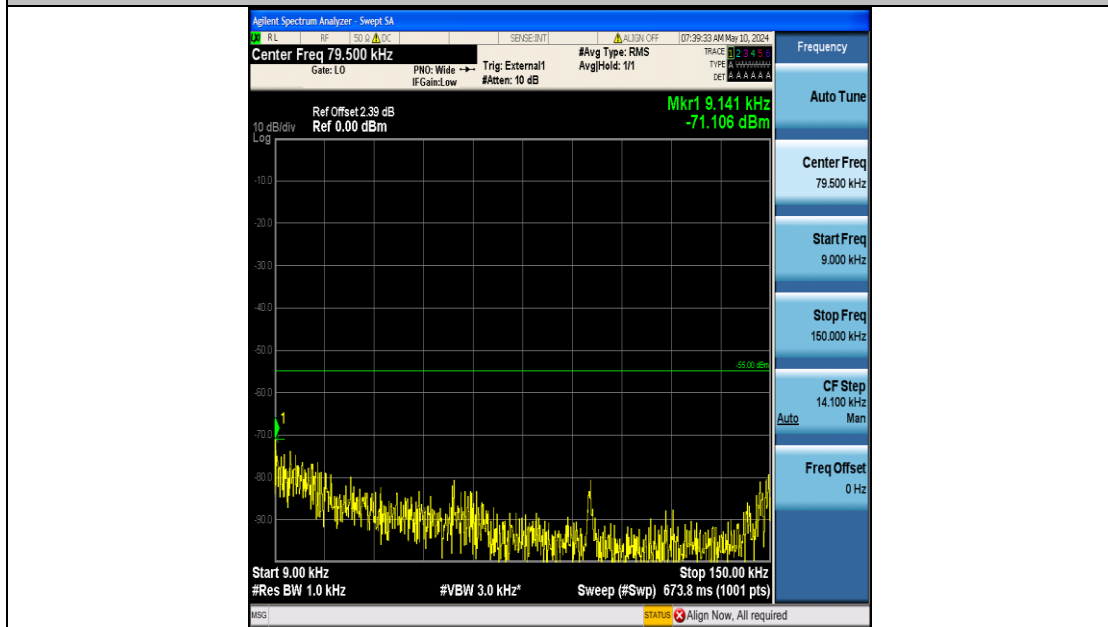

Band41_20MHz_16QAM_39750_100RB#0_0.009~0.15_0.009~0.15