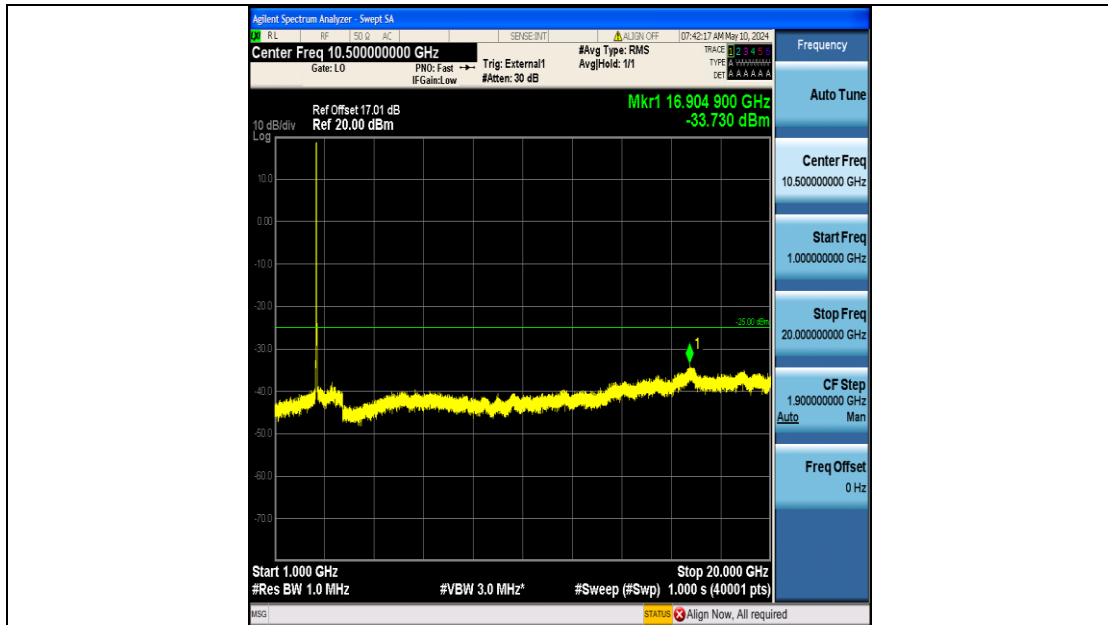

Band41_20MHz_QPSK_40620_100RB#0_1000~20000_1000~20000