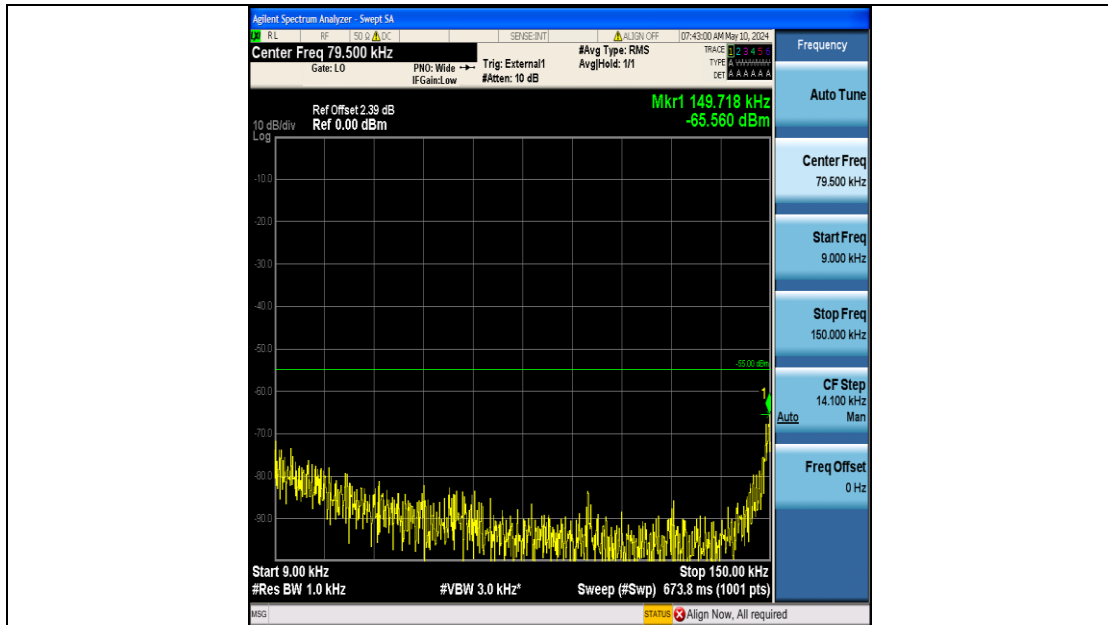

Band41_20MHz_16QAM_40620_100RB#0_0.009~0.15_0.009~0.15