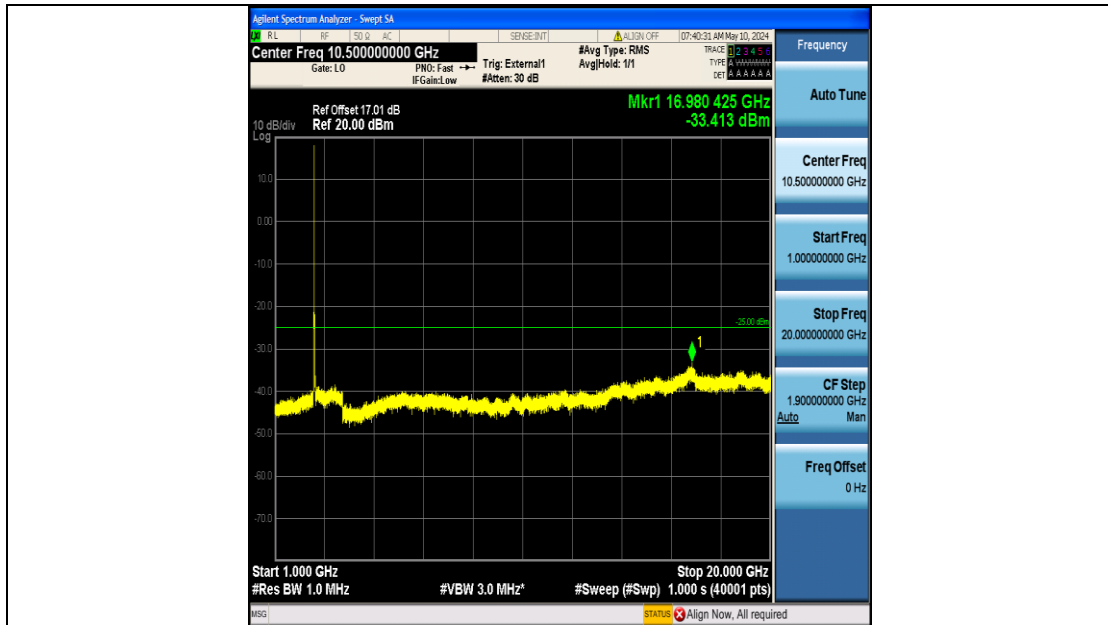

Band41_20MHz_QPSK_41490_100RB#0_20000~27000_20000~27000

Band41_20MHz_16QAM_39750_100RB#0_0.009~0.15_0.009~0.15

Band41_20MHz_16QAM_39750_100RB#0_0.15~30_0.15~30

Band41_20MHz_16QAM_39750_100RB#0_30~1000_30~1000