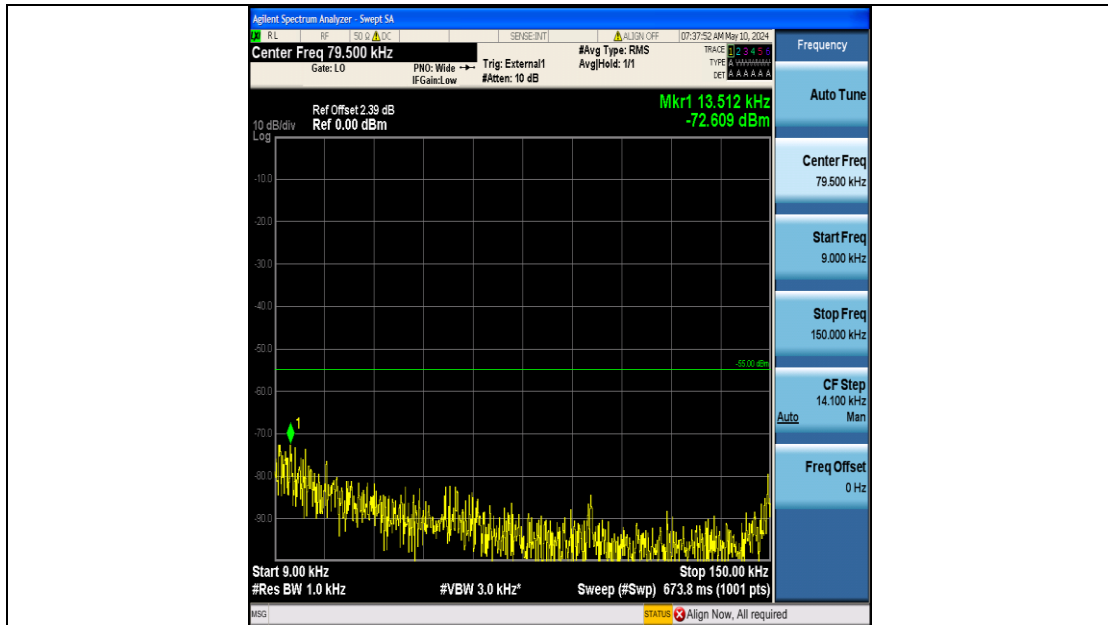

Band41_15MHz_16QAM_41515_75RB#0_1000~20000_1000~20000

Band41_15MHz_16QAM_41515_75RB#0_20000~27000_20000~27000

Band41_20MHz_QPSK_39750_100RB#0_0.009~0.15_0.009~0.15

Band41_20MHz_QPSK_39750_100RB#0_0.15~30_0.15~30