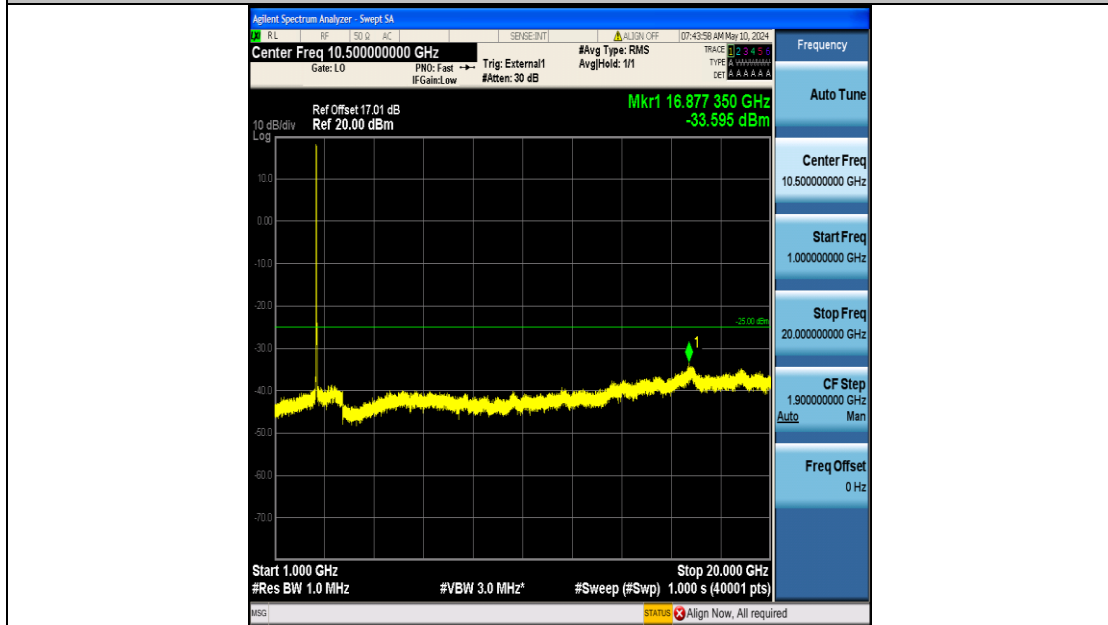

Band41_20MHz_16QAM_40620_100RB#0_1000~20000_1000~20000