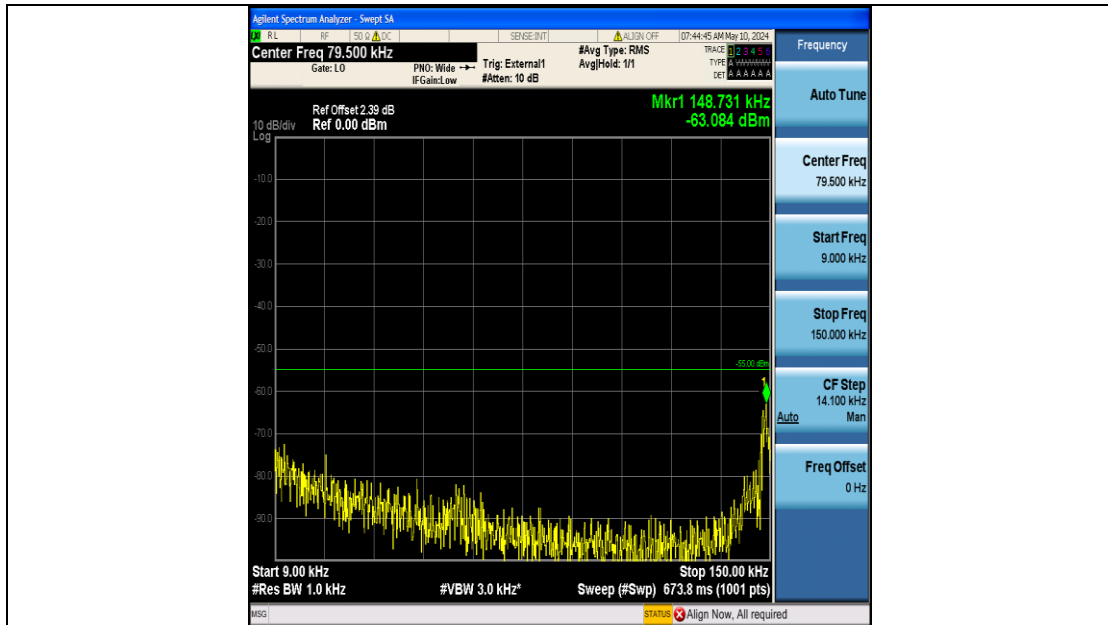

Band41_20MHz_QPSK_40620_100RB#0_0.15~30_0.15~30

Band41_20MHz_QPSK_40620_100RB#0_30~1000_30~1000

Band41_20MHz_QPSK_40620_100RB#0_1000~20000_1000~20000

Band41_20MHz_QPSK_40620_100RB#0_20000~27000_20000~27000