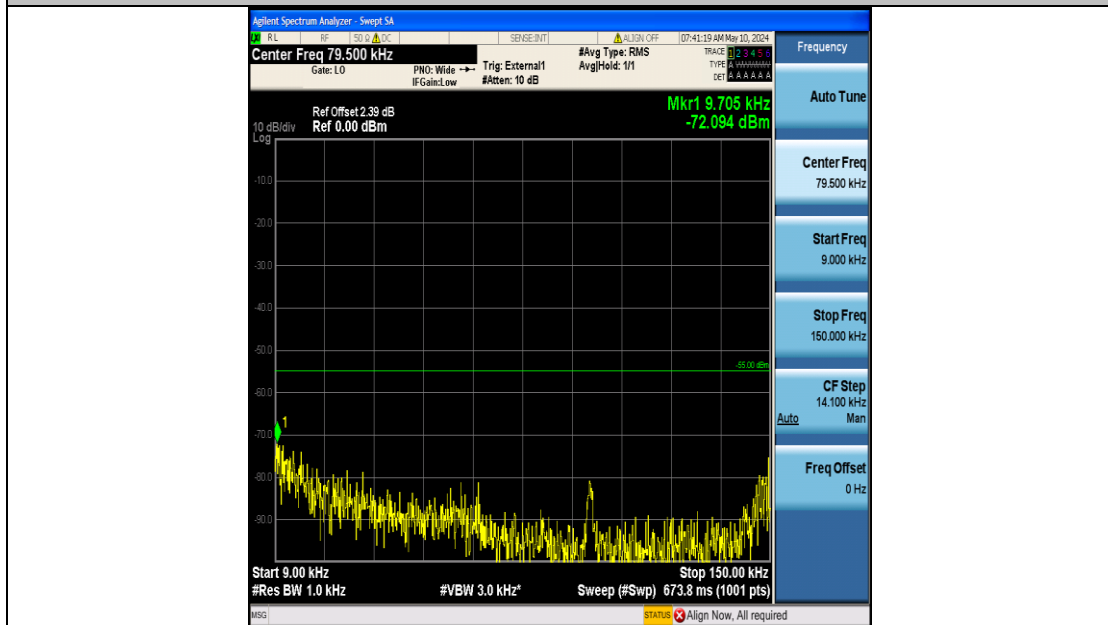

Band41_20MHz_QPSK_40620_100RB#0_0.009~0.15_0.009~0.15